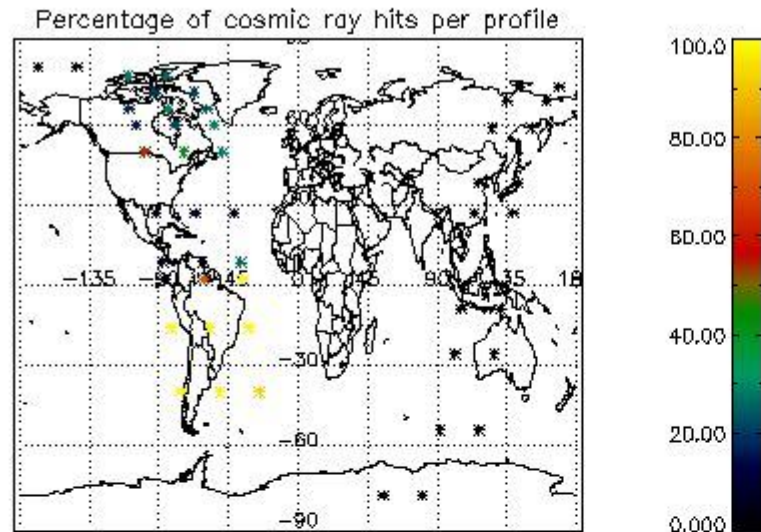

6. Statistics and plot of tangent altitude of the last measurement (DARK & BRIGHT products without errors)

6.1 Statistics on tangent altitude lost:

Statistics	DARK	BRIGHT	TWILIGHT
Mean:	15.046	20.284	NaN
St. deviation:	3.4985	4.8329	NaN
Maximum:	21.079	28.771	NaN
Minimum:	11.161	3.7719	NaN
Number of data:	12.000	22.000	NaN

6.2 Plot for DARK limb products