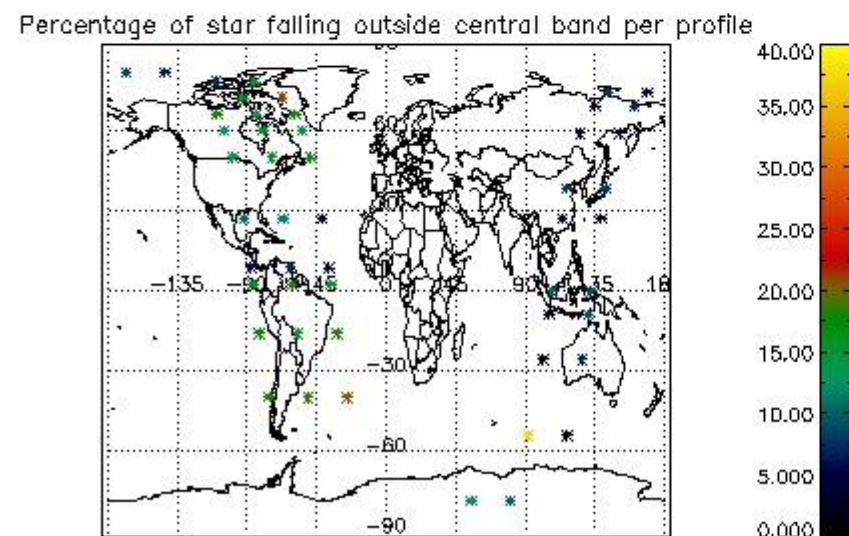

6. Statistics and plot of tangent altitude of the last measurement (DARK & BRIGHT products without errors)

6.1 Statistics on tangent altitude lost:

Statistics	DARK	BRIGHT	TWILIGHT
Mean:	15.046	20.284	NaN
St. deviation:	3.4985	4.8329	NaN
Maximum:	21.079	28.771	NaN
Minimum:	11.161	3.7719	NaN
Number of data:	12.000	22.000	NaN

6.2 Plot for DARK limb products