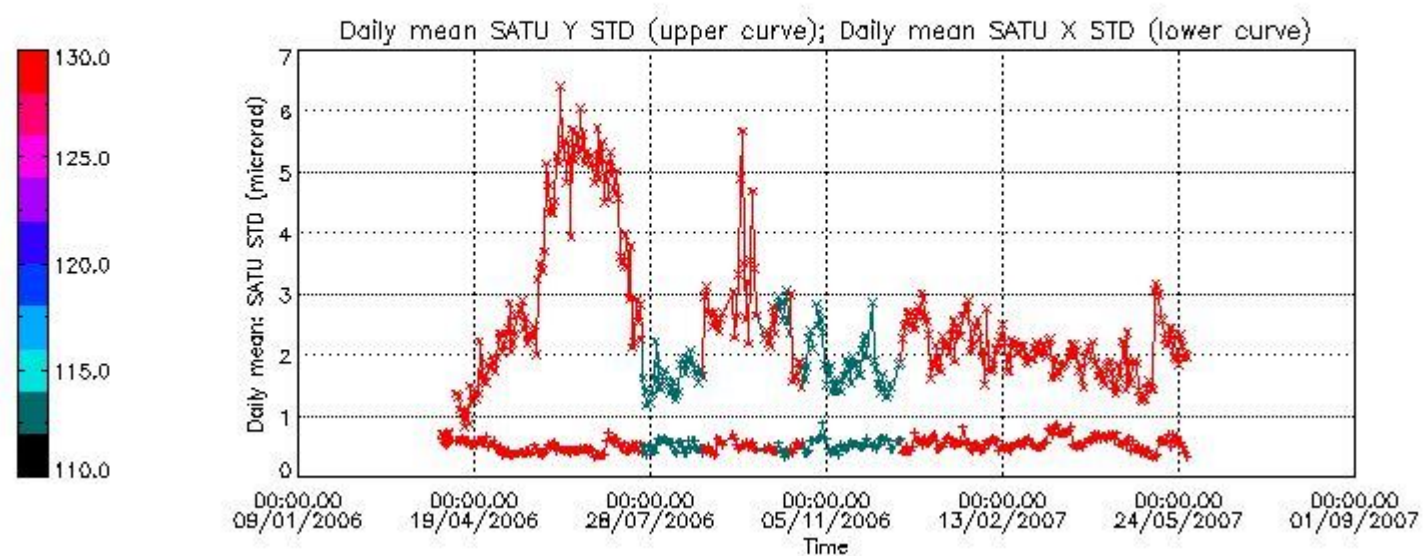

Number of data:	12050.	12050.	18700.	18700.

7.2.2 Trend of daily SATU NEA St. deviation since 1st April 2006 (dark limb)

The long term trend of the SATU 'X' and 'Y' standard deviations should be constant during the whole mission.

The colorbar represents the start tangent altitude (km) of the occultations.

Upper curve: STD of SATU Y axis

Lower curve: STD of SATU X axis

8. Auxiliary Data Files used for the production reported in section 2.4

The number reported in the third column indicates since which file (see list in section 2.4) the corresponding auxiliary file has been used. The fourth column is the date of those product files.

Type	Auxiliary Filename	Used since product	Used since product date
INST_PHYS_CHARACTERISTICS	GOM_INS_AXNIEC20050627_150713_20030716_120000_20100101_000000	1	29-MAY-2007 00:09:14
CALIBRATION_DATABASE	GOM_CAL_AXVIEC20070525_094239_20070524_000000_20100101_000000	1	29-MAY-2007 00:09:14
LEVEL-1B_PROC_CONFIG	GOM_PR1_AXNIEC20050627_151042_20020301_000000_20100101_000000	1	29-MAY-2007 00:09:14
STAR_CATALOGUE	GOM_CAT_AXVIEC20020121_161009_20020101_000000_20200101_000000	1	29-MAY-2007 00:09:14
STELLAR_SPECTRA_DATABANK	GOM_STS_AXNIEC20040308_103538_20020101_160000_20100101_000000	1	29-MAY-2007 00:09:14
ECMWF_FILE	AUX_ECF_AXNECM20070528_062110_20070528_210000_20070529_090000	1	29-MAY-2007 00:09:14
ECMWF_FILE	AUX_ECF_AXNECM20070528_182001_20070529_030000_20070529_150000	41	29-MAY-2007 03:06:35
OPTIONAL_ECMWF_FILE	MISSING	1	29-MAY-2007 00:09:14
ORBIT_DATA_FILE	DOR_NAV_OPNPDE20070528_193024_000038262058_00300_27408_3576.N1	1	29-MAY-2007 00:09:14
ORBIT_DATA_FILE	DOR_NAV_OPNPDE20070529_014220_000041442058_00303_27411_3580.N1	22	29-MAY-2007 01:49:50