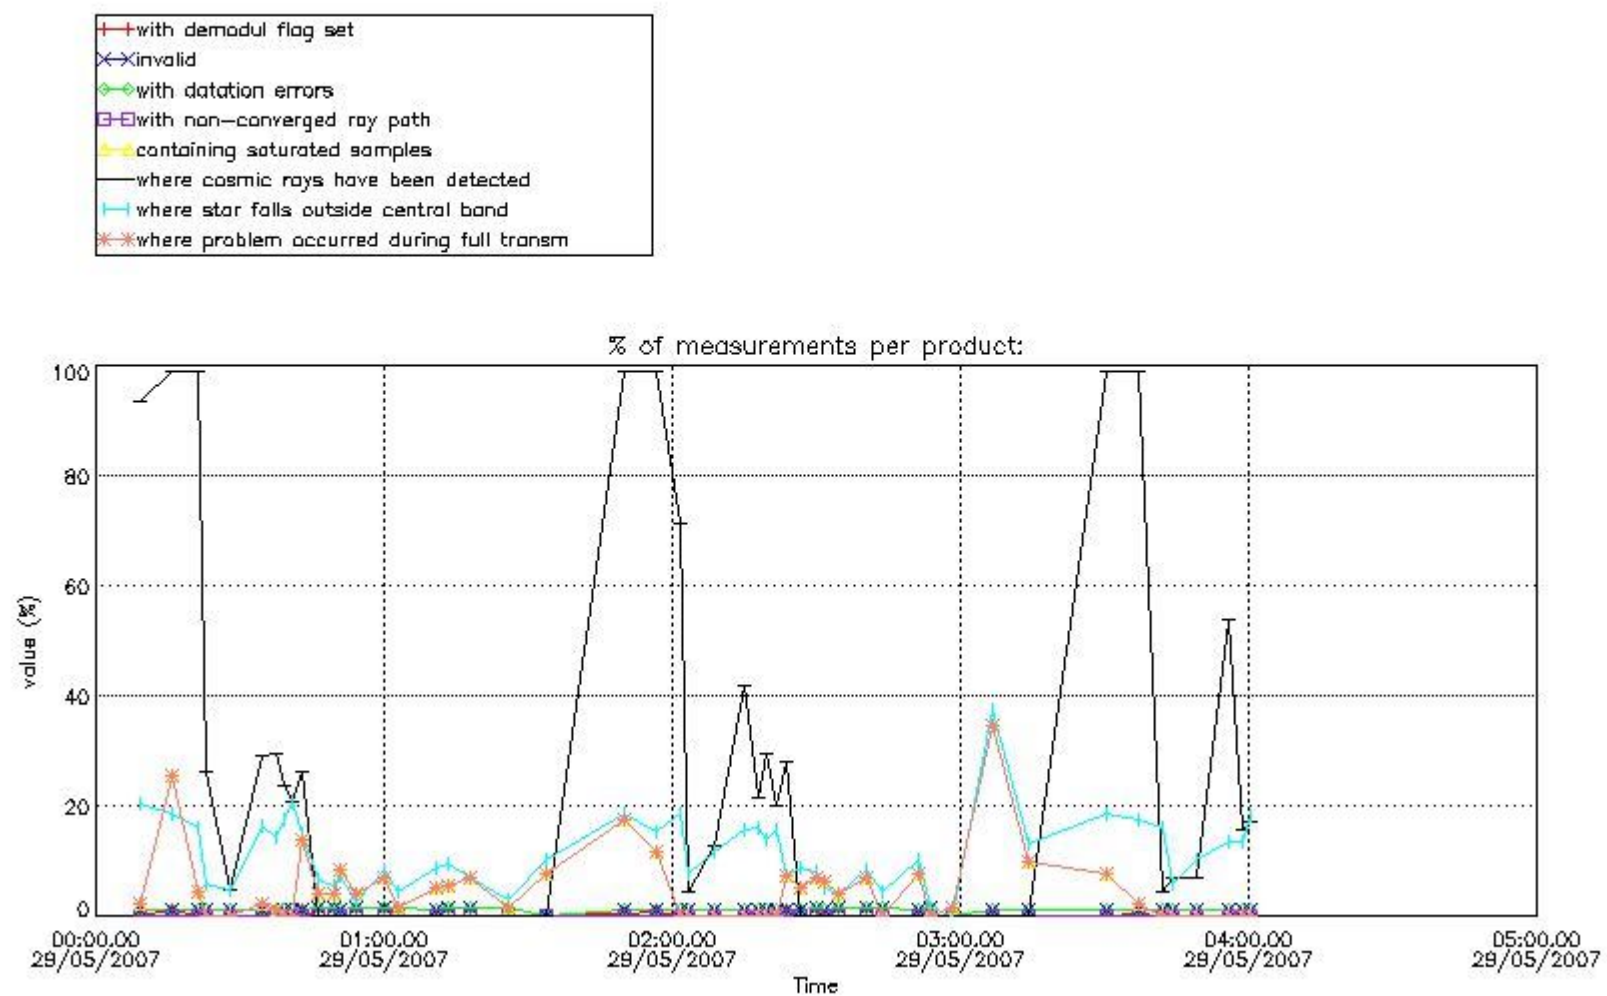

At least one measurement with demodulation flag set:	26.0000 %
Reference spectrum computed from DB:	0.00000 %
Reference spectrum with small number of measurements:	0.00000 %
SATU data not used:	0.00000 %

5.2 Plot quality information per product (time dependant)

5.3 Plot quality information per product (world map)