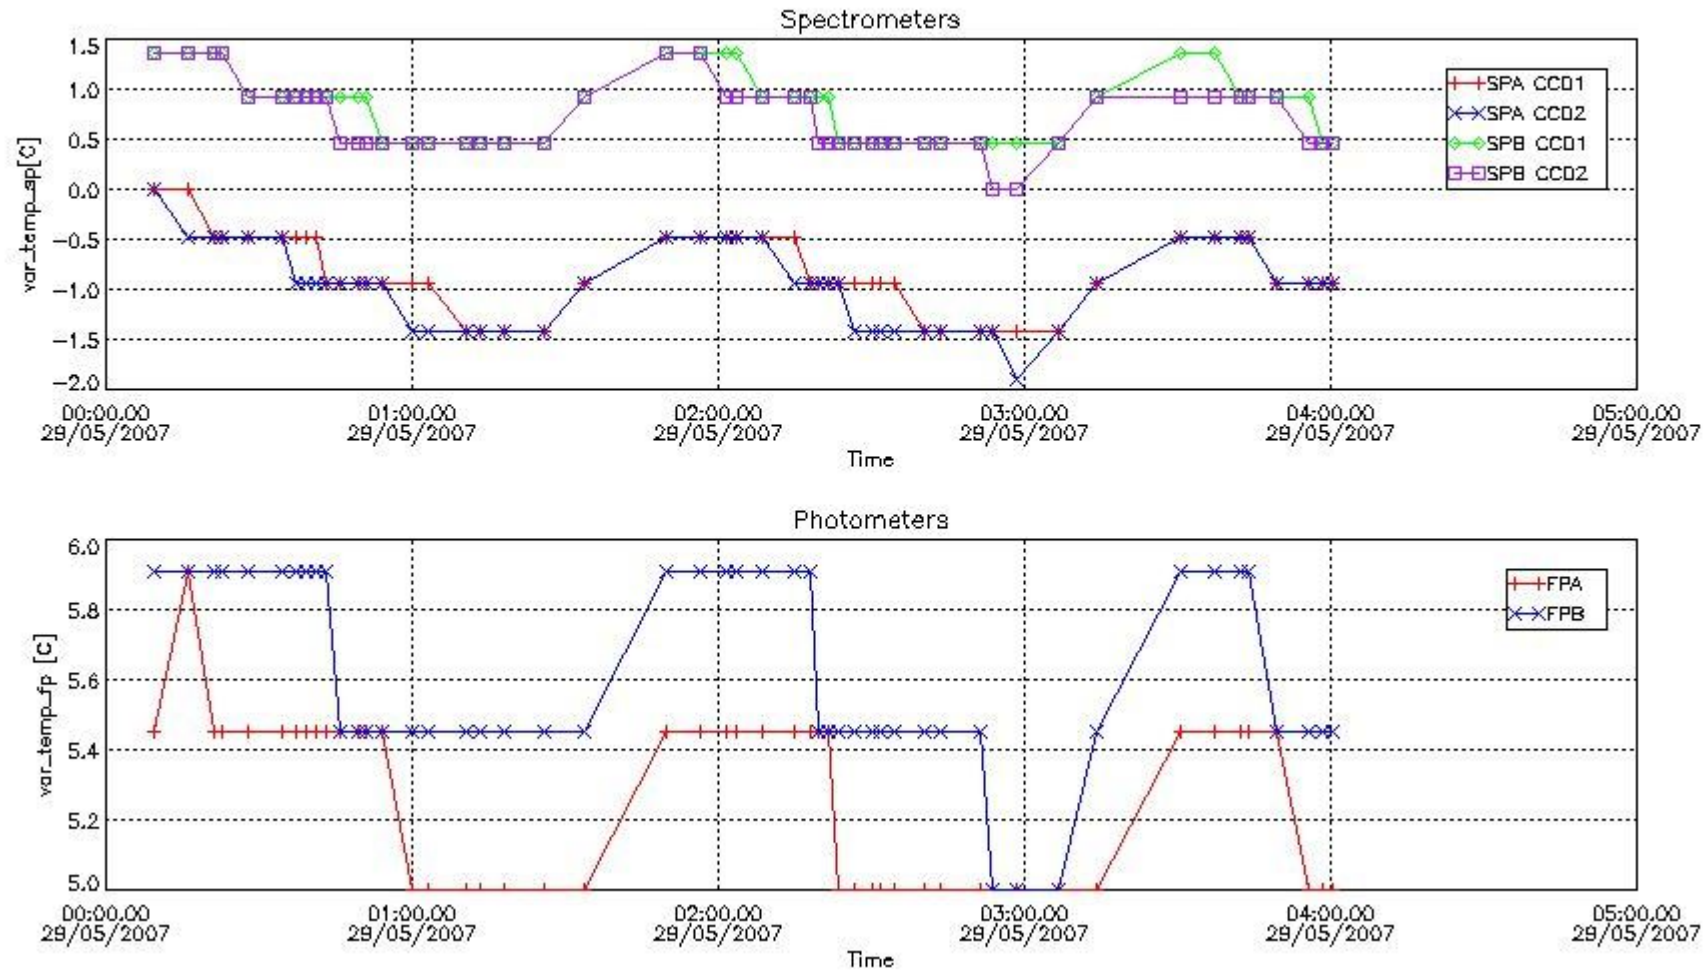

4. Overview of dark signal processing per product

The Dark Charge (DC) is a temperature-dependant signal added to the useful measurements and it is therefore subtracted from them during the processing. There are two phenomena that produce a continuous increase of the DC: the "hot pixels" (a pixel is "hot" when its DC exceeds by a significant amount its value measured on ground at the same temperature) and the "Random Telegraphic Signal" (abrupt change positive or negative of the CCD pixel signal, random in time, affecting only the DC part of the signal and not the photon generated signal).

In this section a list of products that did not use the Dark Sky Area (DSA) observation for the DC computation is given. It is also provided the mean DC plot per product for dark limb products with no error flag set.

4.1 All products used the DSA observation for the DC computation

4.2 Plot of mean dark charges per product: only products in DARK limb conditions without errors are used