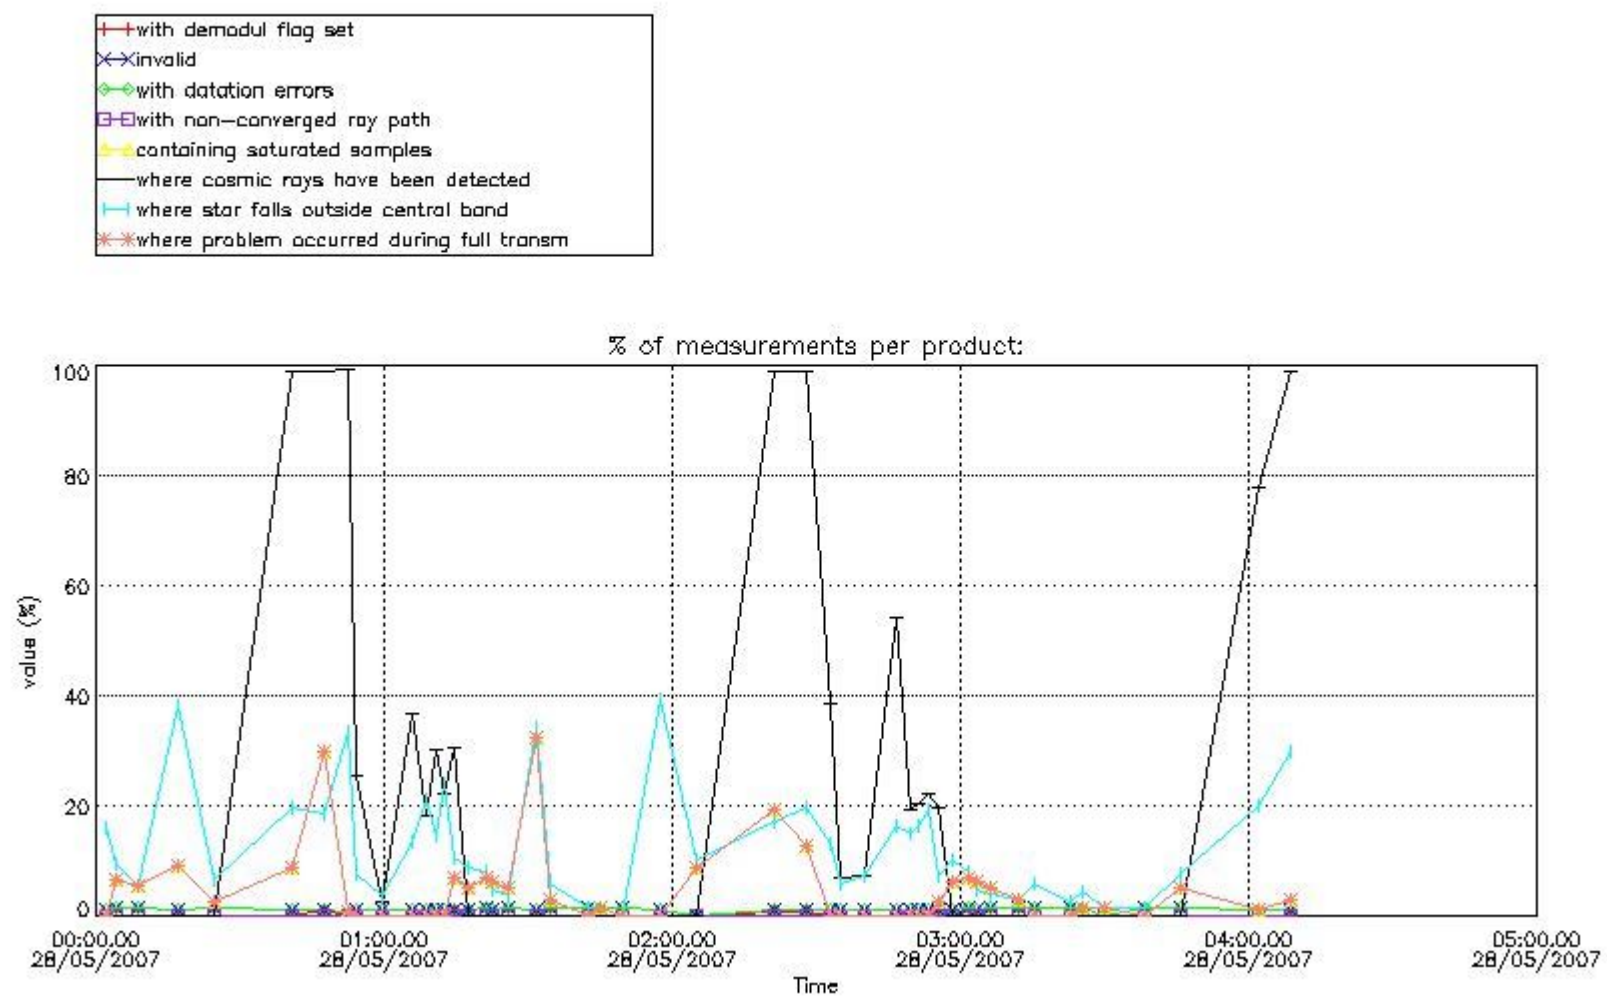

At least one measurement with demodulation flag set:	20.4082 %
Reference spectrum computed from DB:	0.00000 %
Reference spectrum with small number of measurements:	0.00000 %
SATU data not used:	0.00000 %

5.2 Plot quality information per product (time dependant)

5.3 Plot quality information per product (world map)