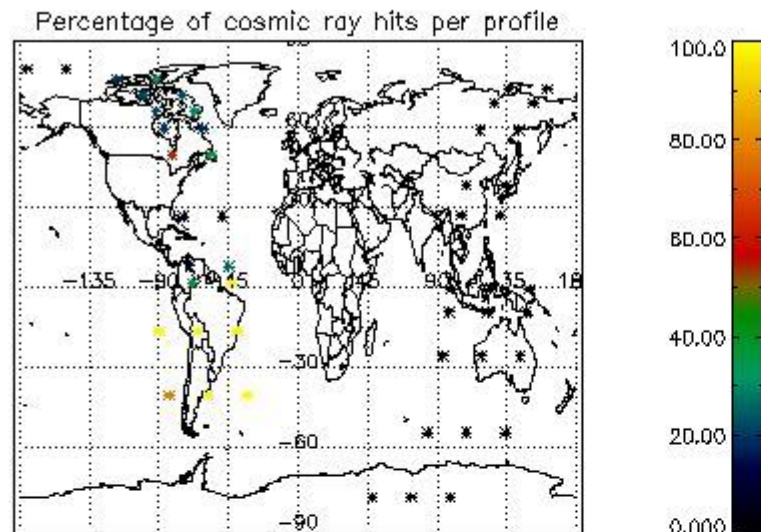

6. Statistics and plot of tangent altitude of the last measurement (DARK & BRIGHT products without errors)

6.1 Statistics on tangent altitude lost:

Statistics	DARK	BRIGHT	TWILIGHT
Mean:	14.221	19.588	NaN
St. deviation:	5.6990	6.4885	NaN
Maximum:	22.265	28.694	NaN
Minimum:	3.7878	3.3492	NaN
Number of data:	12.000	27.000	NaN

6.2 Plot for DARK limb products