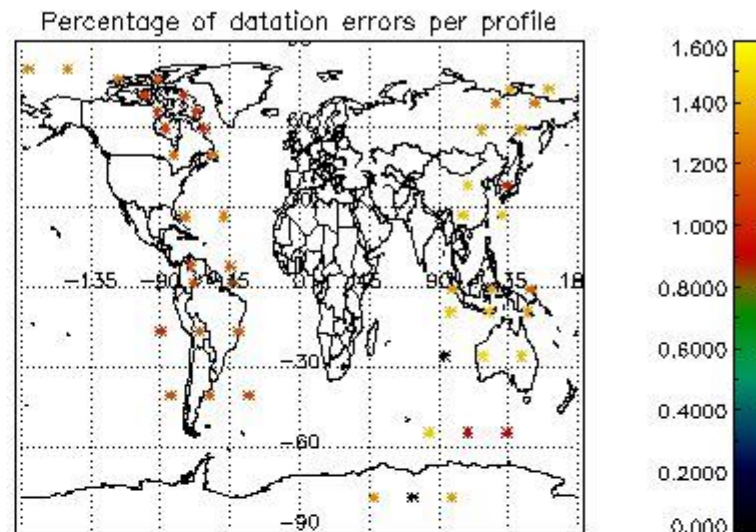

6. Statistics and plot of tangent altitude of the last measurement (DARK & BRIGHT products without errors)

6.1 Statistics on tangent altitude lost:

Statistics	DARK	BRIGHT	TWILIGHT
Mean:	14.221	19.588	NaN
St. deviation:	5.6990	6.4885	NaN
Maximum:	22.265	28.694	NaN
Minimum:	3.7878	3.3492	NaN
Number of data:	12.000	27.000	NaN

6.2 Plot for DARK limb products