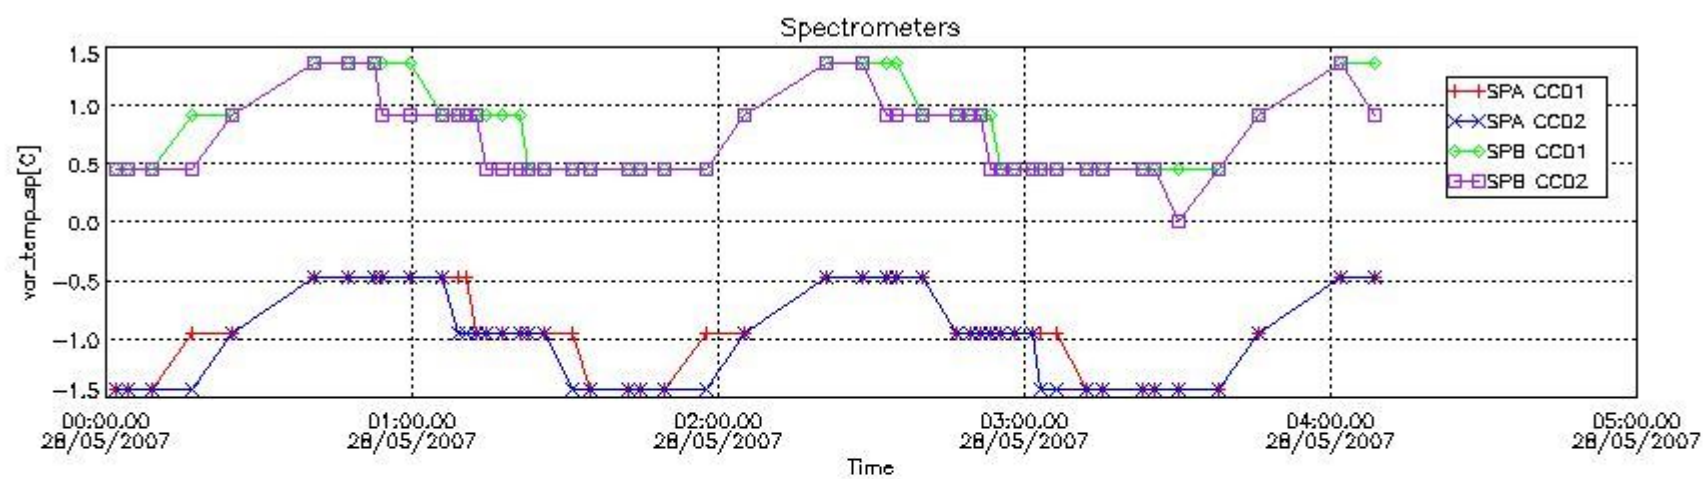

3. Plot of GOMOS spectrometers and photometers temperatures from level 1b data