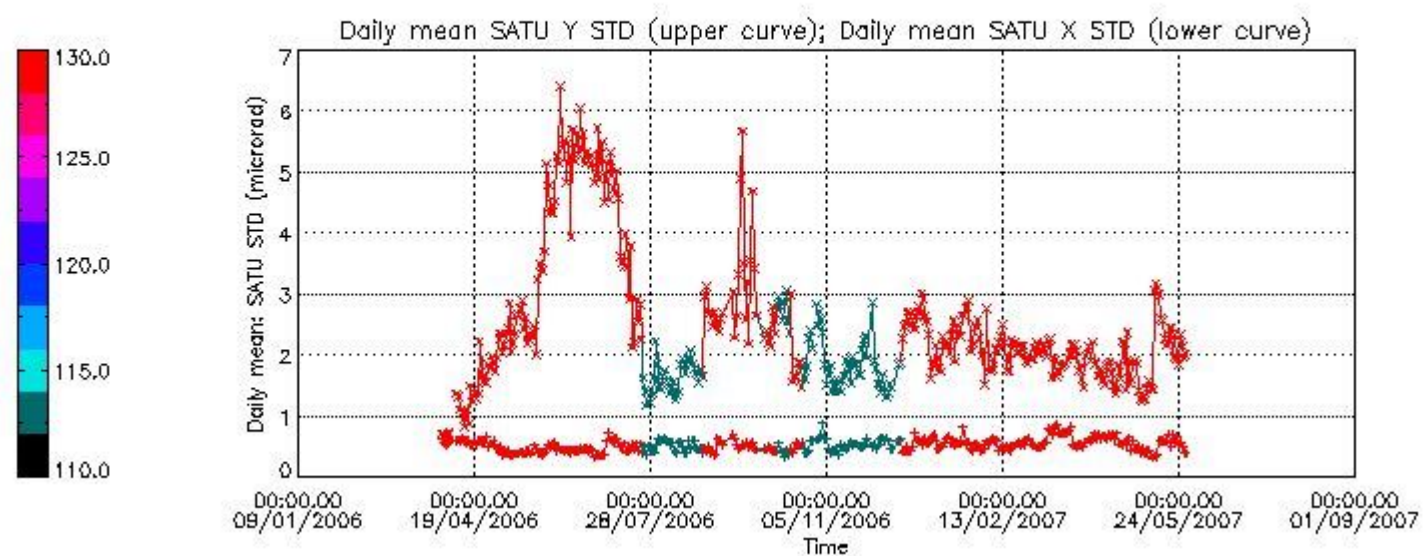

Number of data:	11900.	11900.	22800.	22800.

7.2.2 Trend of daily SATU NEA St. deviation since 1st April 2006 (dark limb)

The long term trend of the SATU 'X' and 'Y' standard deviations should be constant during the whole mission.

The colorbar represents the start tangent altitude (km) of the occultations.

Upper curve: STD of SATU Y axis

Lower curve: STD of SATU X axis

8. Auxiliary Data Files used for the production reported in section 2.4

The number reported in the third column indicates since which file (see list in section 2.4) the corresponding auxiliary file has been used. The fourth column is the date of those product files.

Type	Auxiliary Filename	Used since product	Used since product date
INST_PHYS_CHARACTERISTICS	GOM_INS_AXNIEC20050627_150713_20030716_120000_20100101_000000	1	28-MAY-2007 00:01:52
CALIBRATION_DATABASE	GOM_CAL_AXVIEC20070525_094239_20070524_000000_20100101_000000	1	28-MAY-2007 00:01:52
LEVEL-1B_PROC_CONFIG	GOM_PR1_AXNIEC20050627_151042_20020301_000000_20100101_000000	1	28-MAY-2007 00:01:52
STAR_CATALOGUE	GOM_CAT_AXVIEC20020121_161009_20020101_000000_20200101_000000	1	28-MAY-2007 00:01:52
STELLAR_SPECTRA_DATABANK	GOM_STS_AXNIEC20040308_103538_20020101_160000_20100101_000000	1	28-MAY-2007 00:01:52
ECMWF_FILE	AUX_ECF_AXNECM20070527_062117_20070527_210000_20070528_090000	1	28-MAY-2007 00:01:52
ECMWF_FILE	AUX_ECF_AXNECM20070527_182112_20070528_030000_20070528_150000	46	28-MAY-2007 03:38:13
OPTIONAL_ECMWF_FILE	MISSING	1	28-MAY-2007 00:01:52
ORBIT_DATA_FILE	DOR_NAV_OPNPDE20070527_211648_000057382058_00286_27394_3570.N1	1	28-MAY-2007 00:01:52
ORBIT_DATA_FILE	DOR_NAV_OPNPDE20070527_225745_000057382058_00287_27395_3571.N1	6	28-MAY-2007 00:40:44
ORBIT_DATA_FILE	DOR_NAV_OPNPDE20070528_003842_000054192058_00288_27396_3572.N1	27	28-MAY-2007 02:21:20
ORBIT_DATA_FILE	DOR_NAV_OPNPDE20070528_021420_000041442058_00289_27397_3573.N1	46	28-MAY-2007 03:38:13