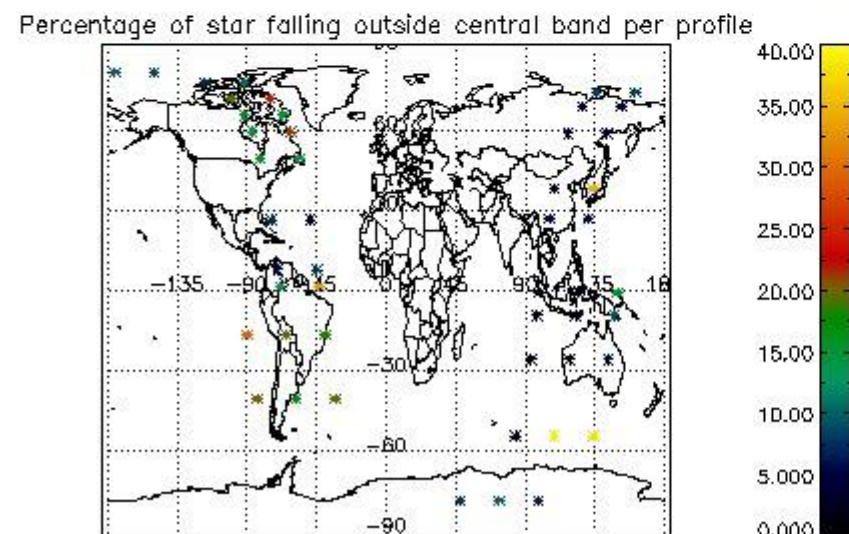

6. Statistics and plot of tangent altitude of the last measurement (DARK & BRIGHT products without errors)

6.1 Statistics on tangent altitude lost:

Statistics	DARK	BRIGHT	TWILIGHT
Mean:	14.221	19.588	NaN
St. deviation:	5.6990	6.4885	NaN
Maximum:	22.265	28.694	NaN
Minimum:	3.7878	3.3492	NaN
Number of data:	12.000	27.000	NaN

6.2 Plot for DARK limb products