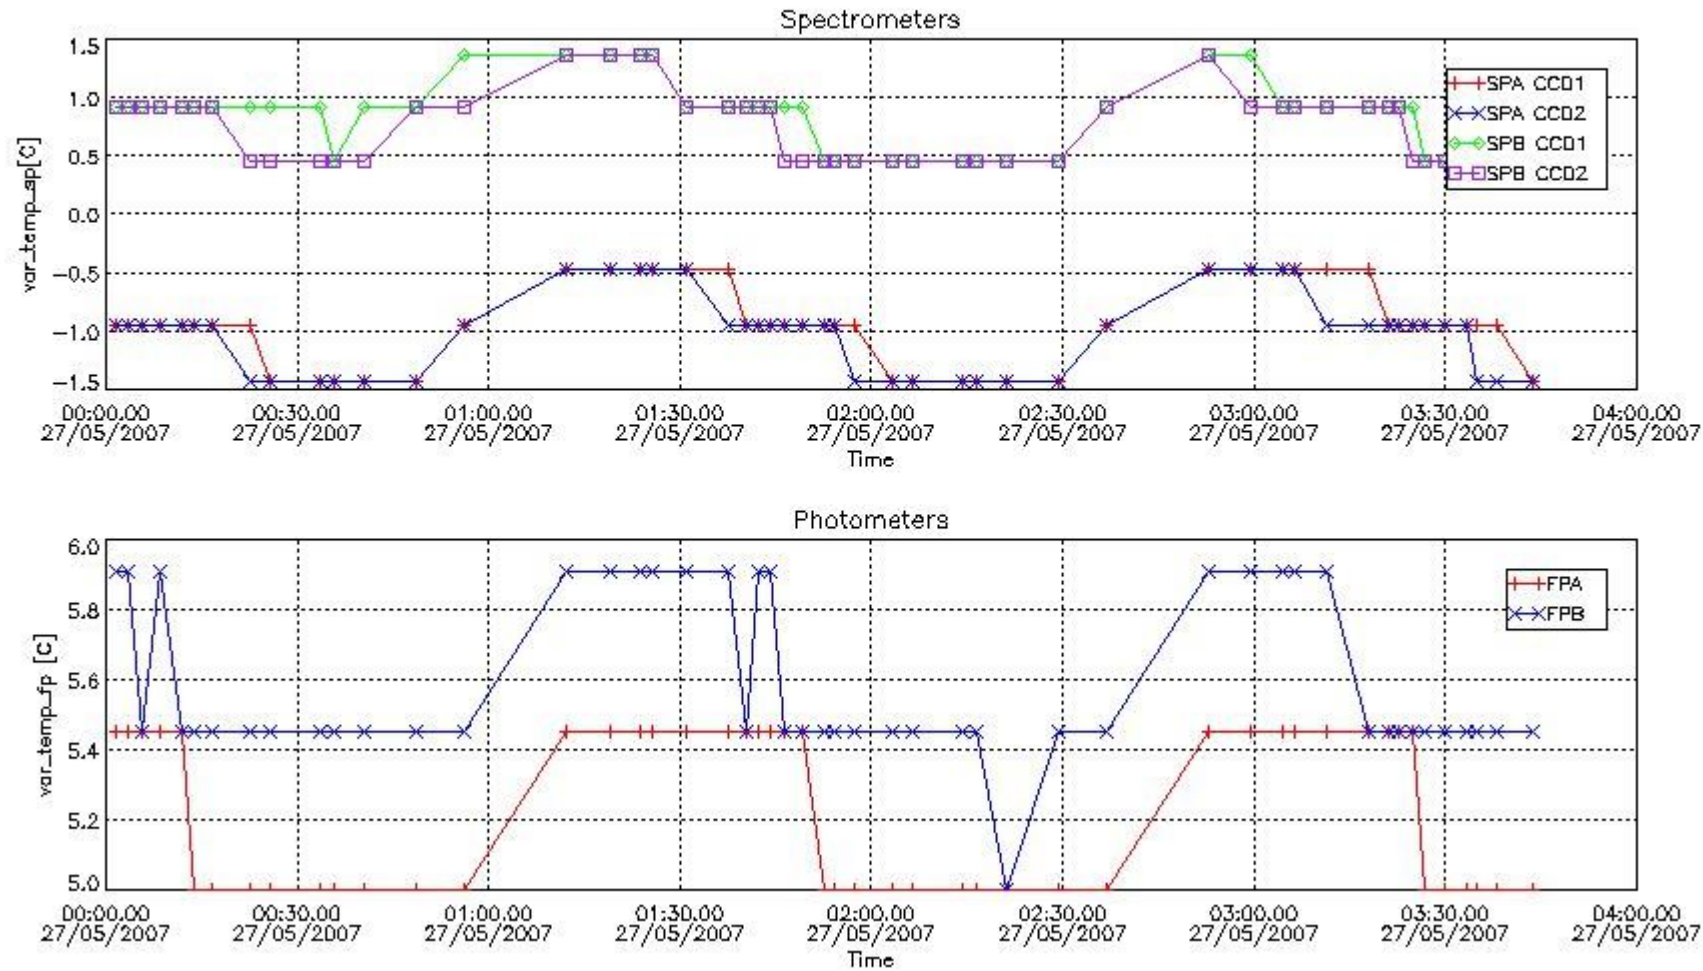

4. Overview of dark signal processing per product

The Dark Charge (DC) is a temperature-dependant signal added to the useful measurements and it is therefore subtracted from them during the processing. There are two phenomena that produce a continuous increase of the DC: the "hot pixels" (a pixel is "hot" when its DC exceeds by a significant amount its value measured on ground at the same temperature) and the "Random Telegraphic Signal" (abrupt change positive or negative of the CCD pixel signal, random in time, affecting only the DC part of the signal and not the photon generated signal).

In this section a list of products that did not use the Dark Sky Area (DSA) observation for the DC computation is given. It is also provided the mean DC plot per product for dark limb products with no error flag set.

4.1 All products used the DSA observation for the DC computation

4.2 Plot of mean dark charges per product: only products in DARK limb conditions without errors are used