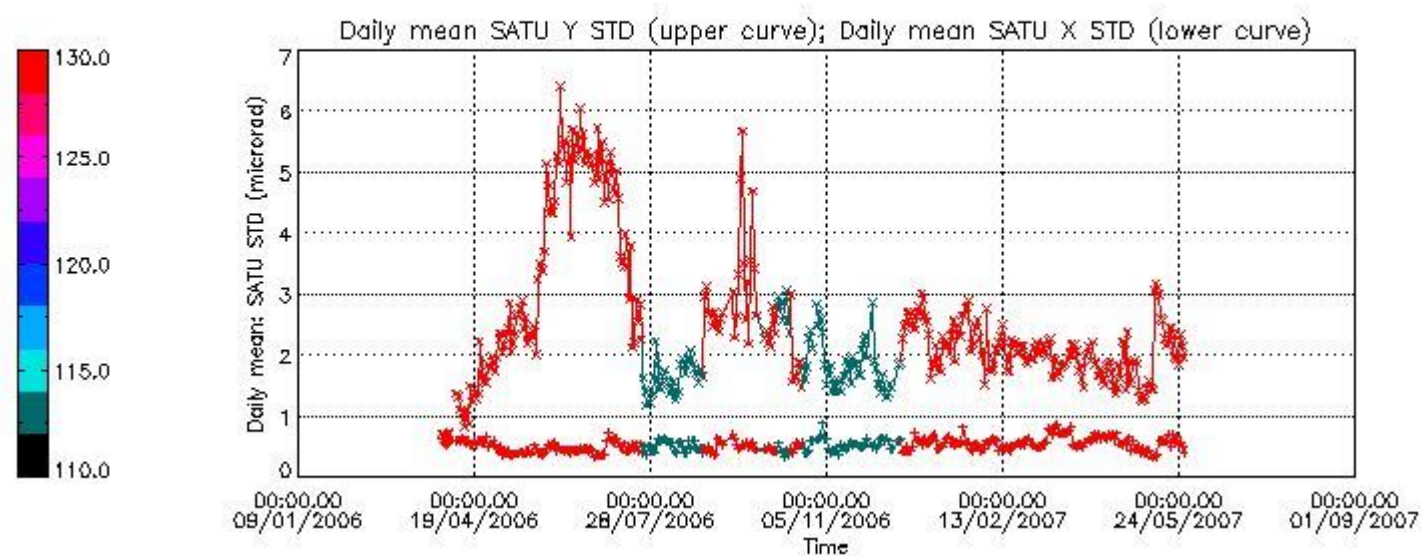

Number of data:	10000.	10000.	23000.	23000.

7.2.2 Trend of daily SATU NEA St. deviation since 1st April 2006 (dark limb)

The long term trend of the SATU 'X' and 'Y' standard deviations should be constant during the whole mission.

The colorbar represents the start tangent altitude (km) of the occultations.

Upper curve: STD of SATU Y axis

Lower curve: STD of SATU X axis

8. Auxiliary Data Files used for the production reported in section 2.4

The number reported in the third column indicates since which file (see list in section 2.4) the corresponding auxiliary file has been used. The fourth column is the date of those product files.

Type	Auxiliary Filename	Used since product	Used since product date
INST_PHYS_CHARACTERISTICS	GOM_INS_AXNIEC20050627_150713_20030716_120000_20100101_000000	1	27-MAY-2007 00:01:33
CALIBRATION_DATABASE	GOM_CAL_AXVIEC20070525_094239_20070524_000000_20100101_000000	1	27-MAY-2007 00:01:33
LEVEL-1B_PROC_CONFIG	GOM_PR1_AXNIEC20050627_151042_20020301_000000_20100101_000000	1	27-MAY-2007 00:01:33
STAR_CATALOGUE	GOM_CAT_AXVIEC20020121_161009_20020101_000000_20200101_000000	1	27-MAY-2007 00:01:33
STELLAR_SPECTRA_DATABANK	GOM_STS_AXNIEC20040308_103538_20020101_160000_20100101_000000	1	27-MAY-2007 00:01:33
ECMWF_FILE	AUX_ECF_AXNECM20070526_062110_20070526_210000_20070527_090000	1	27-MAY-2007 00:01:33
OPTIONAL_ECMWF_FILE	MISSING	1	27-MAY-2007 00:01:33
ORBIT_DATA_FILE	DOR_NAV_OPNPDE20070526_214329_000060572058_00272_27380_3563.N1	1	27-MAY-2007 00:01:33
ORBIT_DATA_FILE	DOR_NAV_OPNPDE20070526_232945_000057382058_00273_27381_3564.N1	15	27-MAY-2007 01:12:13
ORBIT_DATA_FILE	DOR_NAV_OPNPDE20070527_011042_000038252058_00274_27382_3565.N1	34	27-MAY-2007 02:29:15