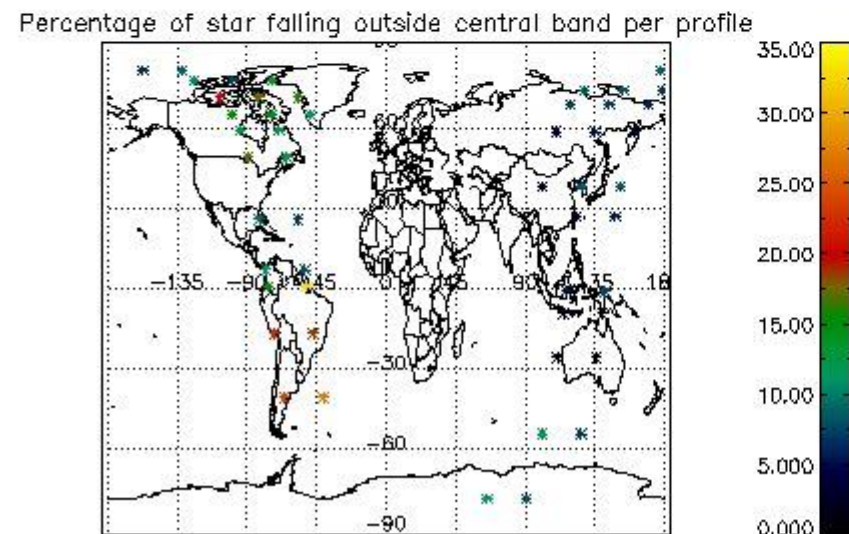

6. Statistics and plot of tangent altitude of the last measurement (DARK & BRIGHT products without errors)

6.1 Statistics on tangent altitude lost:

Statistics	DARK	BRIGHT	TWILIGHT
Mean:	13.773	21.464	NaN
St. deviation:	5.3791	2.6043	NaN
Maximum:	19.783	28.628	NaN
Minimum:	4.1336	17.275	NaN
Number of data:	10.000	27.000	NaN

6.2 Plot for DARK limb products