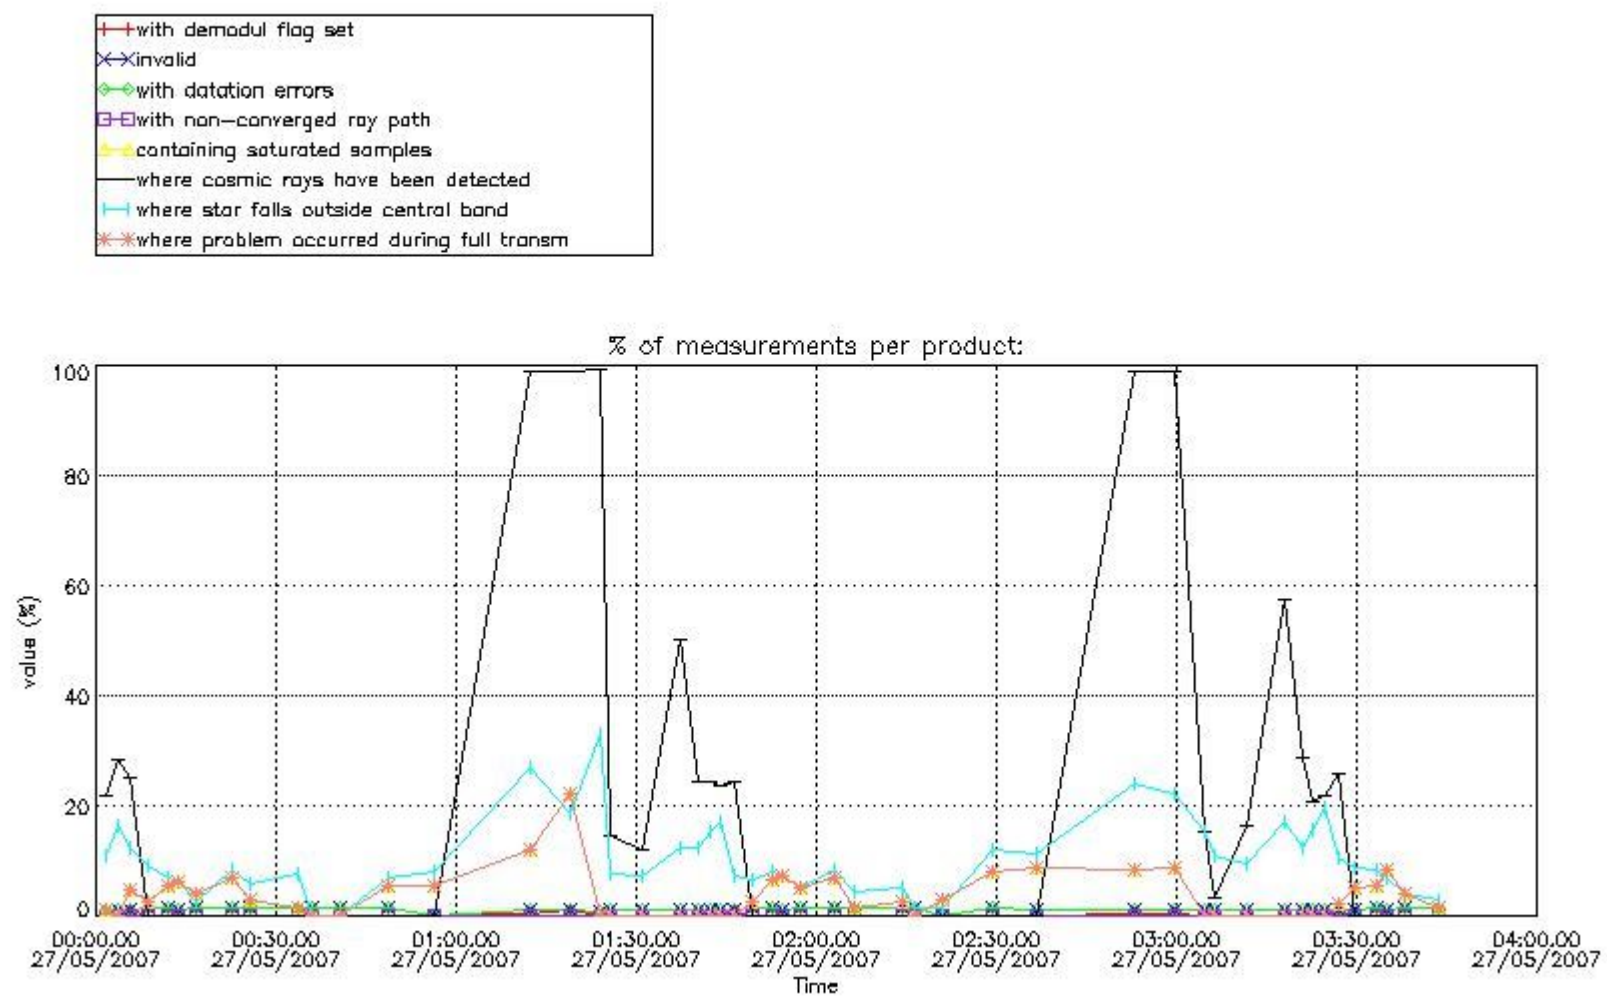

At least one measurement with demodulation flag set:	24.0000 %
Reference spectrum computed from DB:	0.00000 %
Reference spectrum with small number of measurements:	0.00000 %
SATU data not used:	0.00000 %

5.2 Plot quality information per product (time dependant)

5.3 Plot quality information per product (world map)