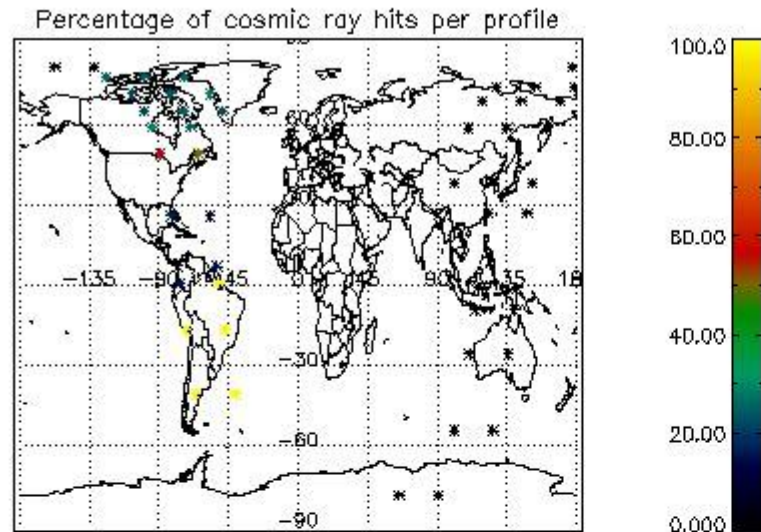

6. Statistics and plot of tangent altitude of the last measurement (DARK & BRIGHT products without errors)

6.1 Statistics on tangent altitude lost:

Statistics	DARK	BRIGHT	TWILIGHT
Mean:	13.773	21.464	NaN
St. deviation:	5.3791	2.6043	NaN
Maximum:	19.783	28.628	NaN
Minimum:	4.1336	17.275	NaN
Number of data:	10.000	27.000	NaN

6.2 Plot for DARK limb products