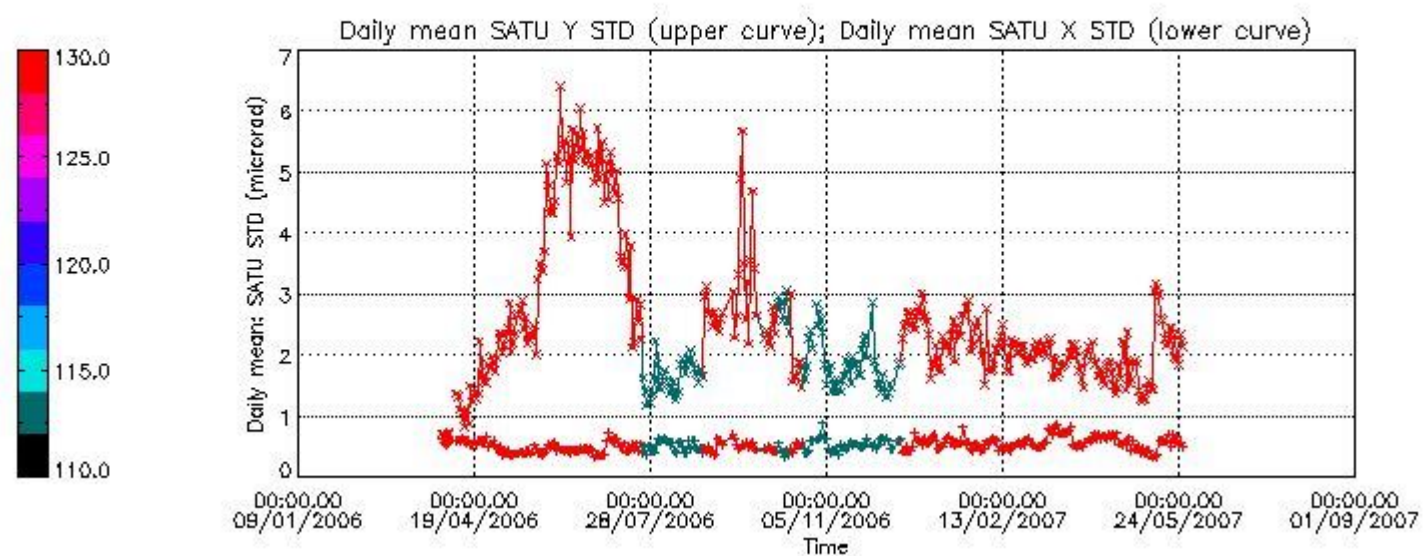

Number of data:	17150.	17150.	20600.	20600.

7.2.2 Trend of daily SATU NEA St. deviation since 1st April 2006 (dark limb)

The long term trend of the SATU 'X' and 'Y' standard deviations should be constant during the whole mission.

The colorbar represents the start tangent altitude (km) of the occultations.

Upper curve: STD of SATU Y axis

Lower curve: STD of SATU X axis

8. Auxiliary Data Files used for the production reported in section 2.4

The number reported in the third column indicates since which file (see list in section 2.4) the corresponding auxiliary file has been used. The fourth column is the date of those product files.

Type	Auxiliary Filename	Used since product	Used since product date
INST_PHYS_CHARACTERISTICS	GOM_INS_AXNIEC20050627_150713_20030716_120000_20100101_000000	1	26-MAY-2007 00:03:07
CALIBRATION_DATABASE	GOM_CAL_AXVIEC20070525_094239_20070524_000000_20100101_000000	1	26-MAY-2007 00:03:07
LEVEL-1B_PROC_CONFIG	GOM_PR1_AXNIEC20050627_151042_20020301_000000_20100101_000000	1	26-MAY-2007 00:03:07
STAR_CATALOGUE	GOM_CAT_AXVIEC20020121_161009_20020101_000000_20200101_000000	1	26-MAY-2007 00:03:07
STELLAR_SPECTRA_DATABANK	GOM_STS_AXNIEC20040308_103538_20020101_160000_20100101_000000	1	26-MAY-2007 00:03:07
ECMWF_FILE	AUX_ECF_AXNECM20070525_062113_20070525_210000_20070526_090000	1	26-MAY-2007 00:03:07
ECMWF_FILE	AUX_ECF_AXNECM20070525_184116_20070526_030000_20070526_150000	41	26-MAY-2007 03:00:53
OPTIONAL_ECMWF_FILE	MISSING	1	26-MAY-2007 00:03:07
ORBIT_DATA_FILE	DOR_NAV_OPNPDE20070525_221530_000060572058_00258_27366_3557.N1	1	26-MAY-2007 00:03:07
ORBIT_DATA_FILE	DOR_NAV_OPNPDE20070526_000146_000054192058_00259_27367_3558.N1	23	26-MAY-2007 01:43:43
ORBIT_DATA_FILE	DOR_NAV_OPNPDE20070526_013724_000041442058_00260_27368_3559.N1	41	26-MAY-2007 03:00:53