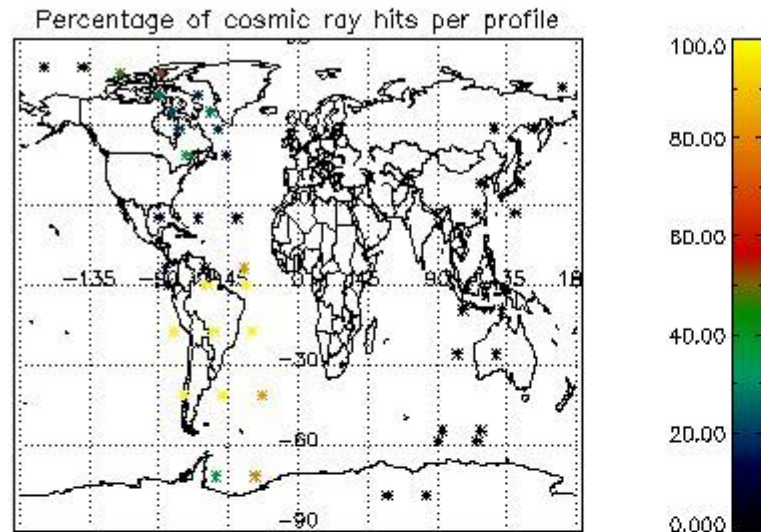

6. Statistics and plot of tangent altitude of the last measurement (DARK & BRIGHT products without errors)

6.1 Statistics on tangent altitude lost:

Statistics	DARK	BRIGHT	TWILIGHT
Mean:	13.753	17.153	NaN
St. deviation:	5.4086	6.7147	NaN
Maximum:	20.436	26.789	NaN
Minimum:	3.4397	3.6446	NaN
Number of data:	17.000	24.000	NaN

6.2 Plot for DARK limb products