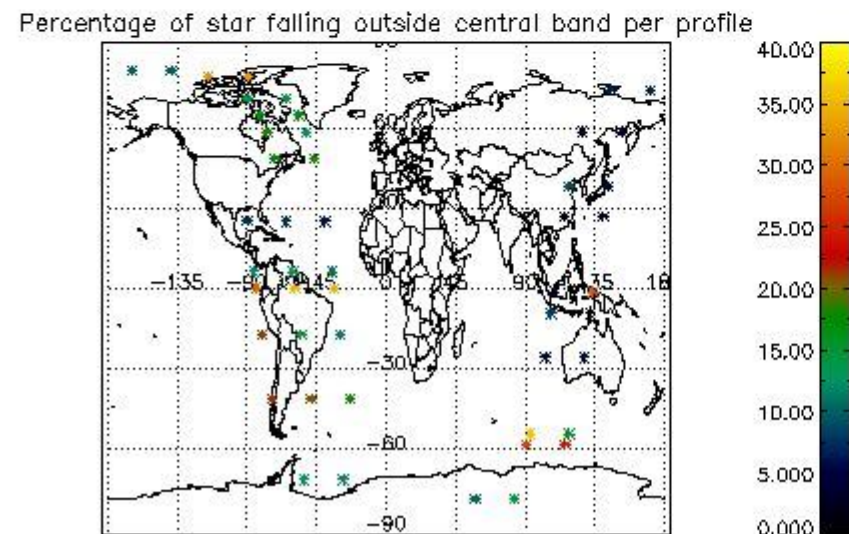

6. Statistics and plot of tangent altitude of the last measurement (DARK & BRIGHT products without errors)

6.1 Statistics on tangent altitude lost:

Statistics	DARK	BRIGHT	TWILIGHT
Mean:	13.753	17.153	NaN
St. deviation:	5.4086	6.7147	NaN
Maximum:	20.436	26.789	NaN
Minimum:	3.4397	3.6446	NaN
Number of data:	17.000	24.000	NaN

6.2 Plot for DARK limb products