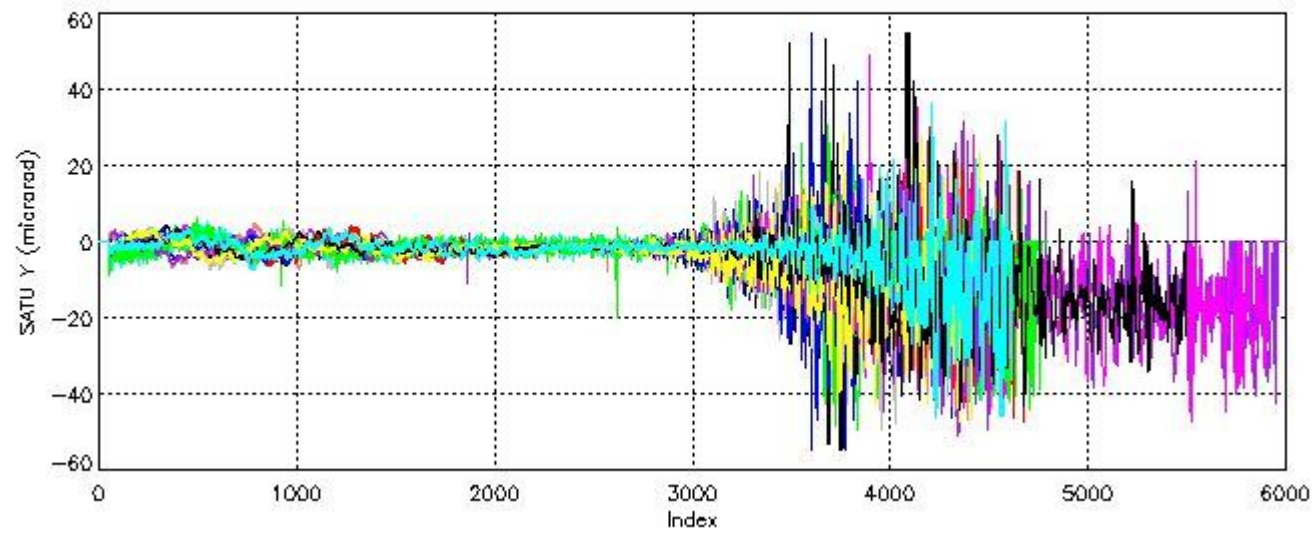

7.2 Statistics on SATU Noise Equivalent Angle (NEA) for DARK (D) and BRIGHT (B) products above 105 kms

The Star Acquisition and Tracking Unit (it is the CCD that tracks the star while it is occulted) Noise Equivalent Angle consists of the statistical angular variation of the SATU data above the atmosphere.

Statistics (in microradians) above 105 km are computed for every occultation, giving four values per occultation: one in the 'X' direction and one in the 'Y' direction for dark and bright limbs. A mean value per day in every direction and limb is calculated and monitored in order to assess instrument performance in terms of star pointing.

7.2.1 SATU NEA Statistics (table)

Statistics	SATU X (D)	SATU Y (D)	SATU X (B)	SATU Y (B)
Mean:	0.18967	-1.1012	0.14328	-1.0786
St. deviation:	0.49669	2.1295	0.68270	2.3734
Maximum:	5.2000	6.1000	5.8000	6.5000
Minimum:	-6.1000	-8.8000	-6.0000	-10.200