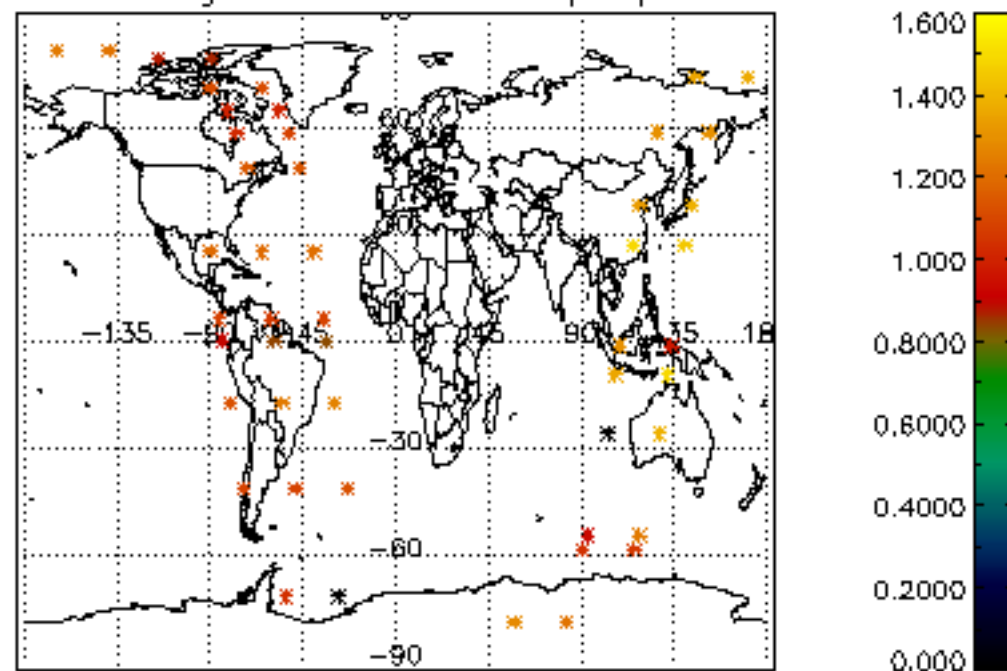

Percentage of datation errors per profile