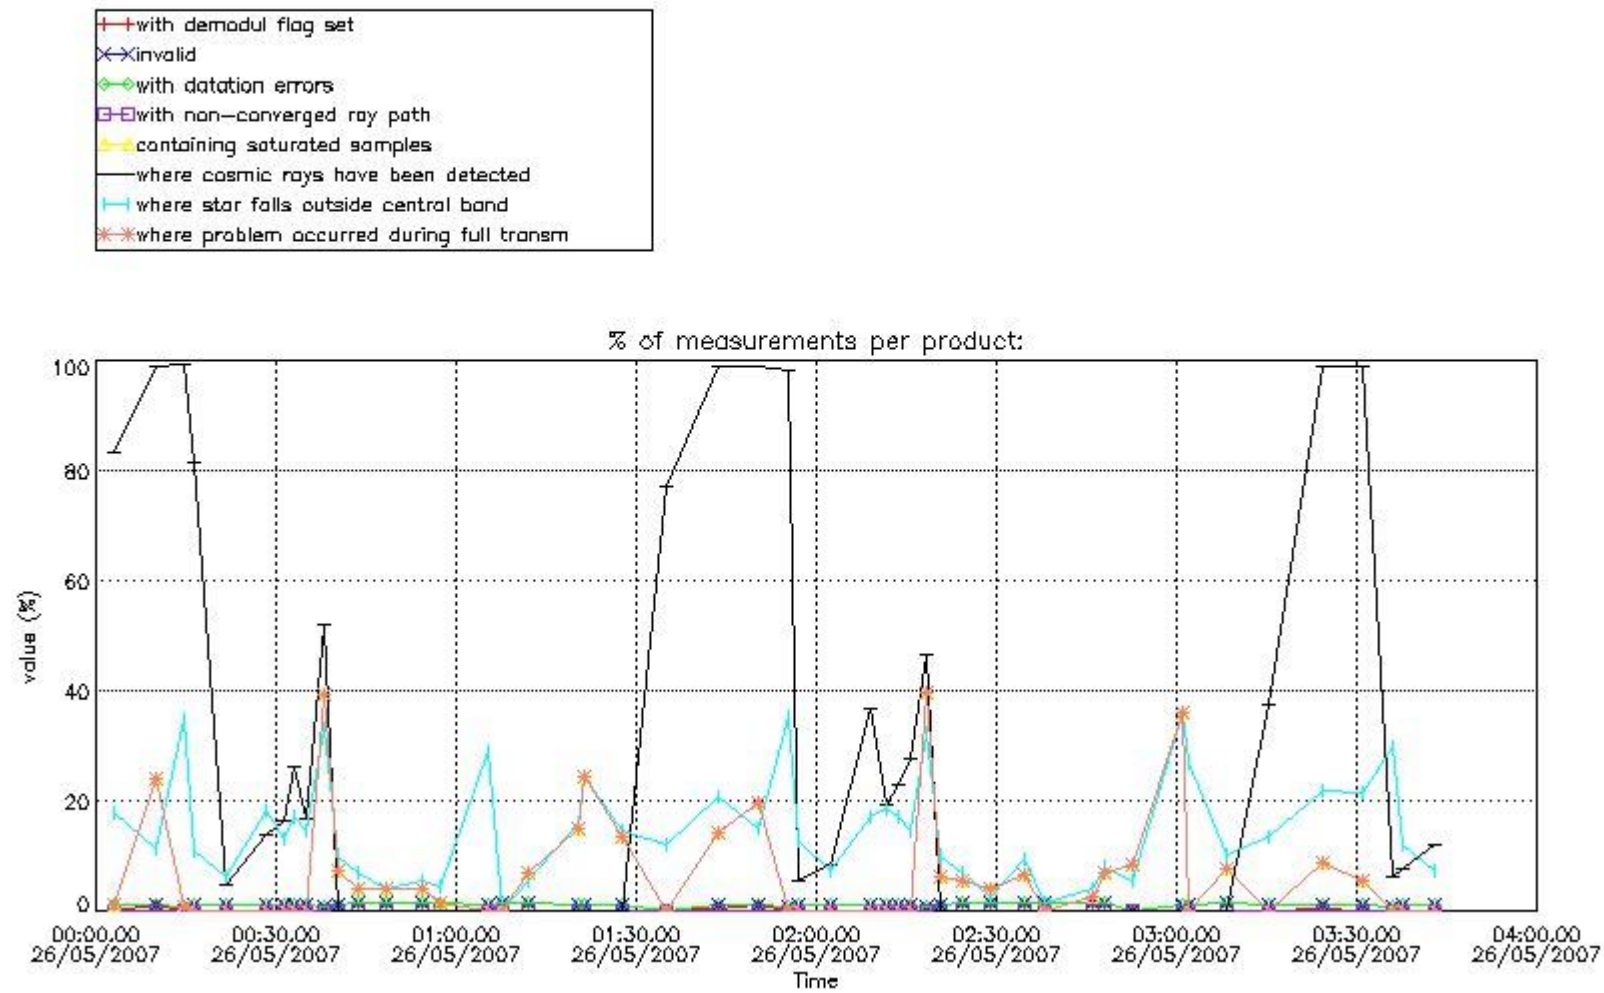

At least one measurement with demodulation flag set:	22.4490 %
Reference spectrum computed from DB:	0.00000 %
Reference spectrum with small number of measurements:	0.00000 %
SATU data not used:	0.00000 %

5.2 Plot quality information per product (time dependant)

5.3 Plot quality information per product (world map)