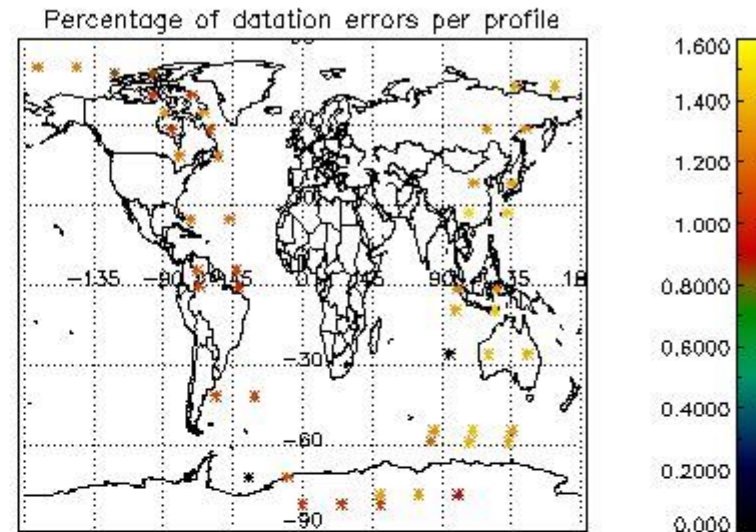

6. Statistics and plot of tangent altitude of the last measurement (DARK & BRIGHT products without errors)

6.1 Statistics on tangent altitude lost:

Statistics	DARK	BRIGHT	TWILIGHT
Mean:	15.736	19.350	NaN
St. deviation:	3.8931	5.8706	NaN
Maximum:	20.536	25.860	NaN
Minimum:	10.283	4.2691	NaN
Number of data:	10.000	28.000	NaN

6.2 Plot for DARK limb products