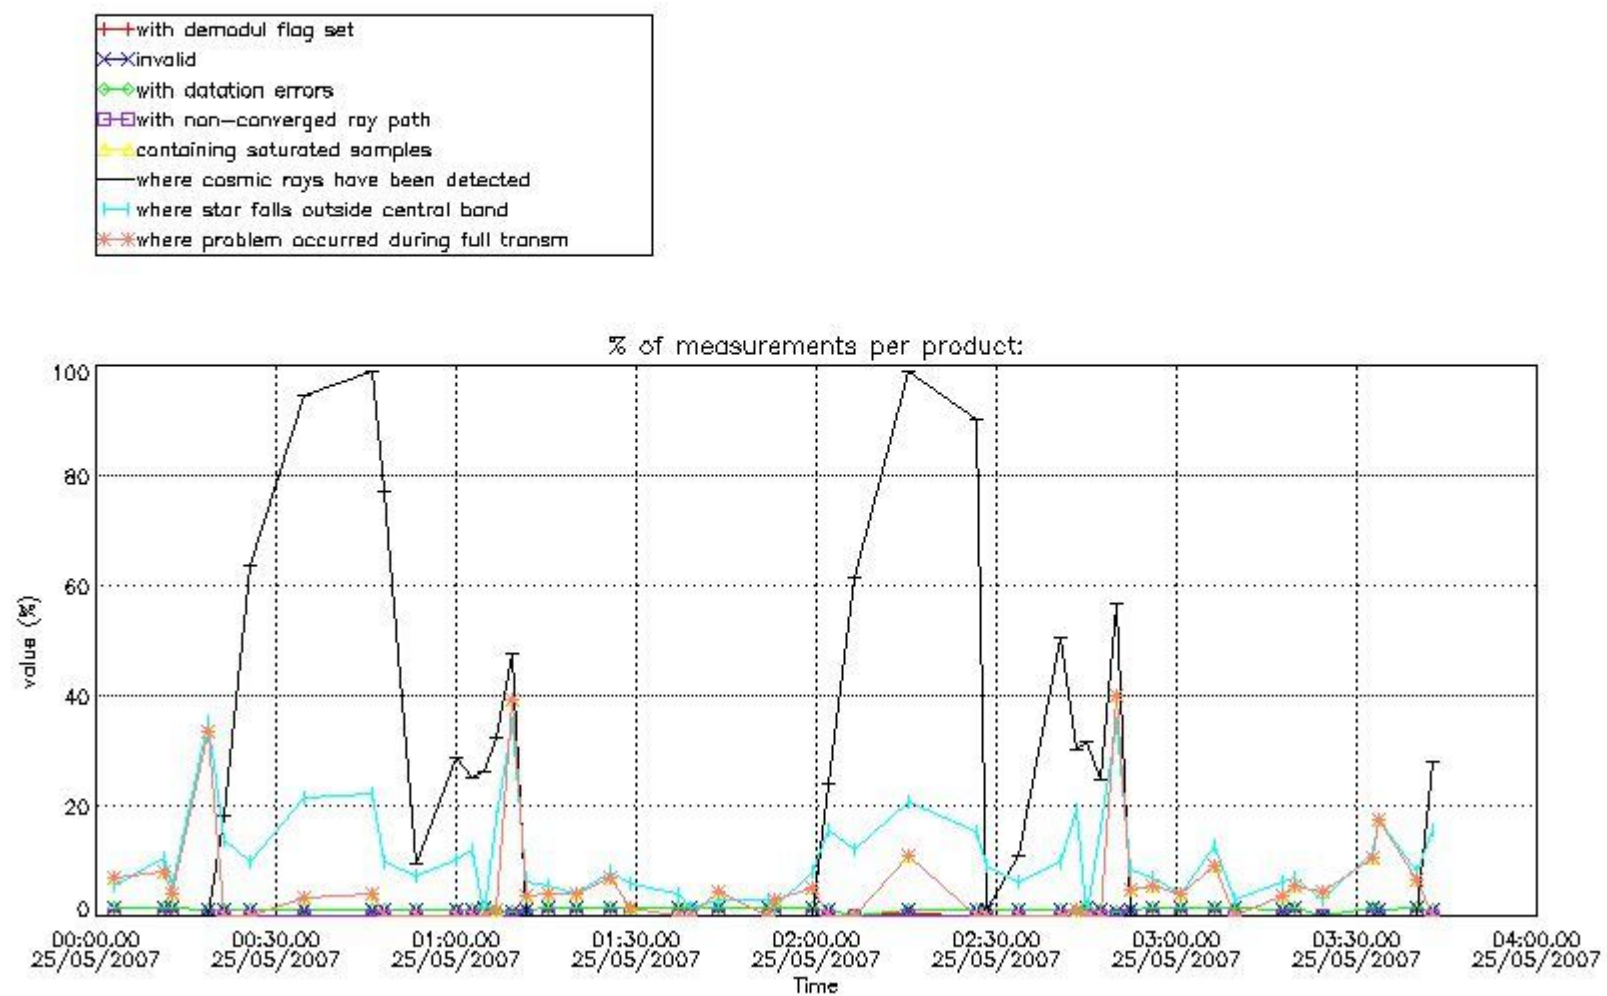

At least one measurement with demodulation flag set:	18.3673 %
Reference spectrum computed from DB:	0.00000 %
Reference spectrum with small number of measurements:	0.00000 %
SATU data not used:	0.00000 %

5.2 Plot quality information per product (time dependant)

5.3 Plot quality information per product (world map)