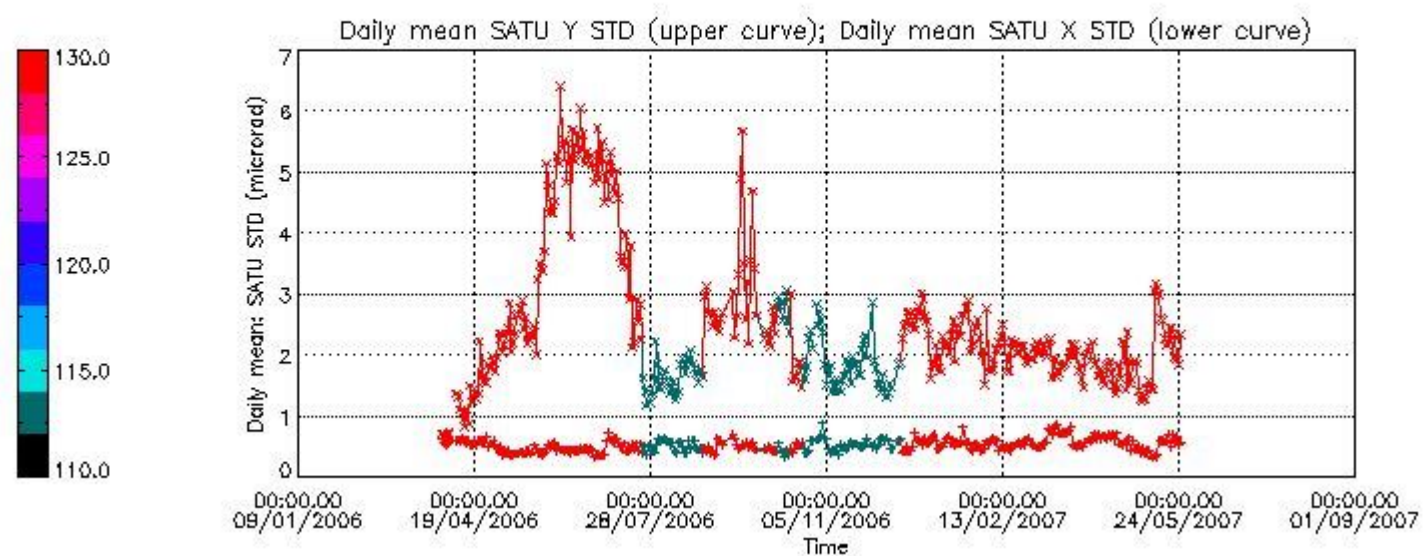

Number of data:	10300.	10300.	24300.	24300.

7.2.2 Trend of daily SATU NEA St. deviation since 1st April 2006 (dark limb)

The long term trend of the SATU 'X' and 'Y' standard deviations should be constant during the whole mission.

The colorbar represents the start tangent altitude (km) of the occultations.

Upper curve: STD of SATU Y axis

Lower curve: STD of SATU X axis

8. Auxiliary Data Files used for the production reported in section 2.4

The number reported in the third column indicates since which file (see list in section 2.4) the corresponding auxiliary file has been used. The fourth column is the date of those product files.

Type	Auxiliary Filename	Used since product	Used since product date
INST_PHYS_CHARACTERISTICS	GOM_INS_AXNIEC20050627_150713_20030716_120000_20100101_000000	1	25-MAY-2007 00:03:08
CALIBRATION_DATABASE	GOM_CAL_AXVIEC20070503_074756_20070502_000000_20100101_000000	1	25-MAY-2007 00:03:08
LEVEL-1B_PROC_CONFIG	GOM_PR1_AXNIEC20050627_151042_20020301_000000_20100101_000000	1	25-MAY-2007 00:03:08
STAR_CATALOGUE	GOM_CAT_AXVIEC20020121_161009_20020101_000000_20200101_000000	1	25-MAY-2007 00:03:08
STELLAR_SPECTRA_DATABANK	GOM_STS_AXNIEC20040308_103538_20020101_160000_20100101_000000	1	25-MAY-2007 00:03:08
ECMWF_FILE	AUX_ECF_AXNECM20070524_061113_20070524_210000_20070525_090000	1	25-MAY-2007 00:03:08
ECMWF_FILE	AUX_ECF_AXNECM20070524_181113_20070525_030000_20070525_150000	46	25-MAY-2007 03:32:30
OPTIONAL_ECMWF_FILE	MISSING	1	25-MAY-2007 00:03:08
ORBIT_DATA_FILE	DOR_NAV_OPNPDE20070524_210634_000060572058_00243_27351_3550.N1	1	25-MAY-2007 00:03:08
ORBIT_DATA_FILE	DOR_NAV_OPNPDE20070524_225250_000057382058_00244_27352_3551.N1	7	25-MAY-2007 00:34:37
ORBIT_DATA_FILE	DOR_NAV_OPNPDE20070525_003347_000054192058_00245_27353_3552.N1	29	25-MAY-2007 02:15:14
ORBIT_DATA_FILE	DOR_NAV_OPNPDE20070525_020925_000041442058_00246_27354_3553.N1	46	25-MAY-2007 03:32:30