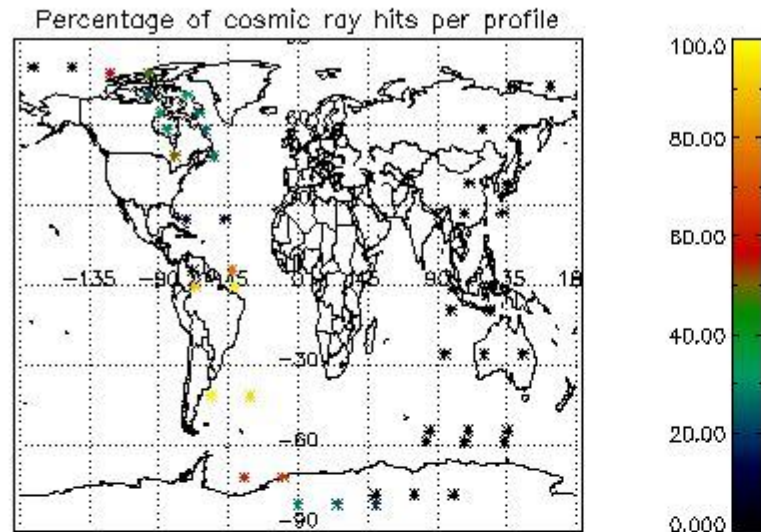

6. Statistics and plot of tangent altitude of the last measurement (DARK & BRIGHT products without errors)

6.1 Statistics on tangent altitude lost:

Statistics	DARK	BRIGHT	TWILIGHT
Mean:	15.736	19.350	NaN
St. deviation:	3.8931	5.8706	NaN
Maximum:	20.536	25.860	NaN
Minimum:	10.283	4.2691	NaN
Number of data:	10.000	28.000	NaN

6.2 Plot for DARK limb products