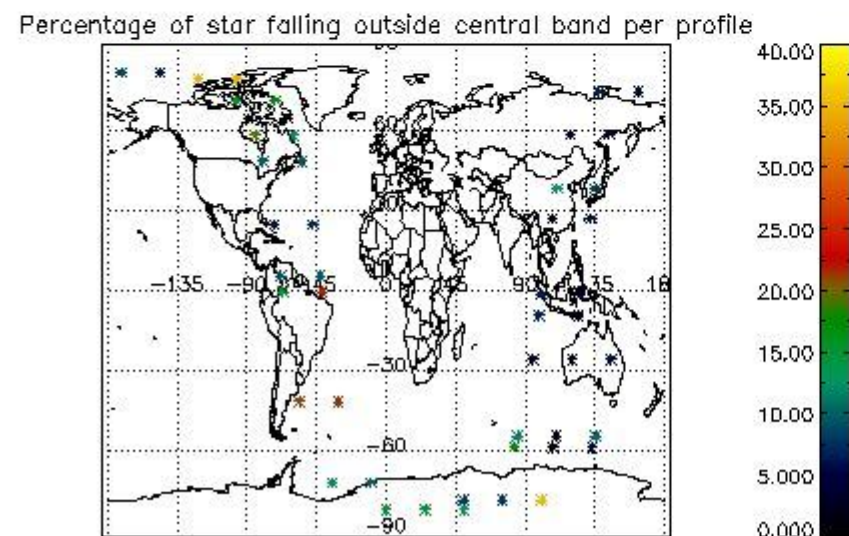

6. Statistics and plot of tangent altitude of the last measurement (DARK & BRIGHT products without errors)

6.1 Statistics on tangent altitude lost:

Statistics	DARK	BRIGHT	TWILIGHT
Mean:	15.736	19.350	NaN
St. deviation:	3.8931	5.8706	NaN
Maximum:	20.536	25.860	NaN
Minimum:	10.283	4.2691	NaN
Number of data:	10.000	28.000	NaN

6.2 Plot for DARK limb products