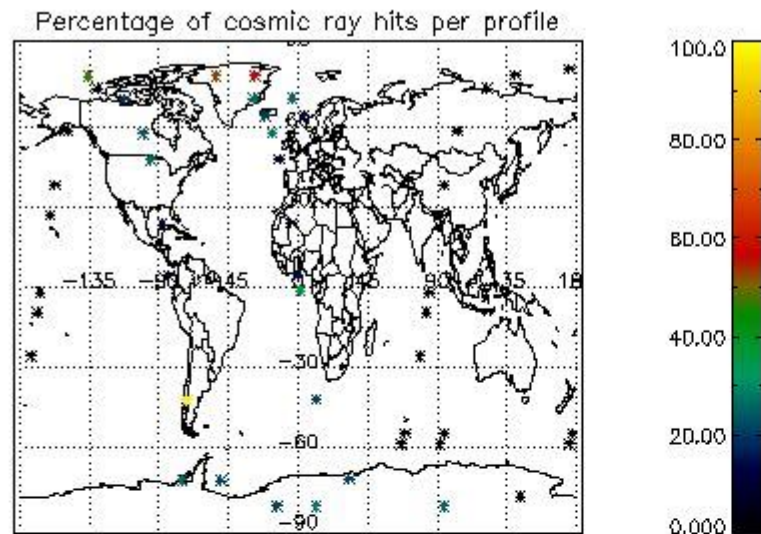

6. Statistics and plot of tangent altitude of the last measurement (DARK & BRIGHT products without errors)

6.1 Statistics on tangent altitude lost:

Statistics	DARK	BRIGHT	TWILIGHT
Mean:	14.796	18.527	NaN
St. deviation:	5.5580	6.8948	NaN
Maximum:	21.891	25.060	NaN
Minimum:	3.5442	3.4888	NaN
Number of data:	10.000	27.000	NaN

6.2 Plot for DARK limb products