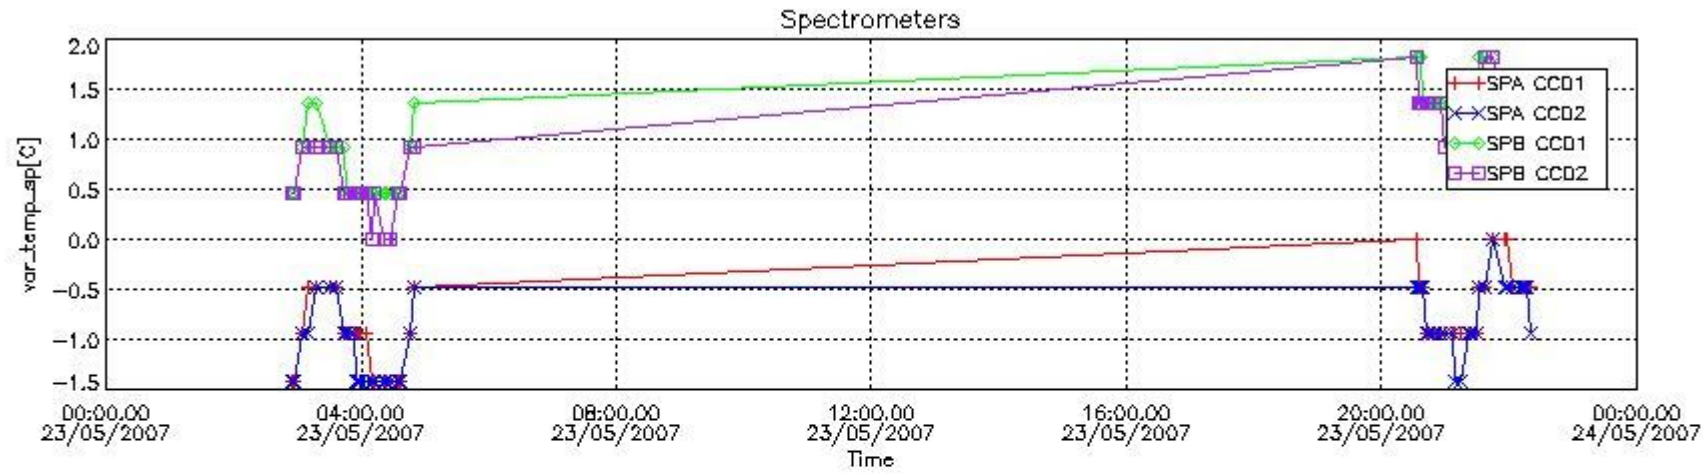

4. Overview of dark signal processing per product

The Dark Charge (DC) is a temperature-dependant signal added to the useful measurements and it is therefore subtracted from them during the processing. There are two phenomena that produce a continuous increase of the DC: the "hot pixels" (a pixel is "hot" when its DC exceeds by a significant amount its value measured on ground at the same temperature) and the "Random Telegraphic Signal" (abrupt change positive or negative of the CCD pixel signal, random in time, affecting only the DC part of the signal and not the photon generated signal).

In this section a list of products that did not use the Dark Sky Area (DSA) observation for the DC computation is given. It is also provided the mean DC plot per product for dark limb products with no error flag set.

4.1 These products did not use the DSA observation for DC computation:

Product name	DC information
GOM_TRA_1PNPDE20070523_043545_000000362058_00219_27327_6907.N1	DC map used
GOM_TRA_1PNPDE20070523_043658_000000362058_00219_27327_6908.N1	DC map used
GOM_TRA_1PNPDE20070523_044539_000000492058_00219_27327_6909.N1	DC map used
GOM_TRA_1PNPDE20070523_045004_000000452058_00219_27327_6910.N1	DC map used
GOM_TRA_1PNPDE20070523_203223_000000512058_00229_27337_7385.N1	DC map with no T dep.
GOM_TRA_1PNPDE20070523_203415_000000302058_00229_27337_7386.N1	DC map used
GOM_TRA_1PNPDE20070523_203616_000000492058_00229_27337_7387.N1	DC map used
GOM_TRA_1PNPDE20070523_203908_000000602058_00229_27337_7388.N1	DC map used
GOM_TRA_1PNPDE20070523_204132_000000402058_00229_27337_7389.N1	DC map used
GOM_TRA_1PNPDE20070523_204502_000000372058_00229_27337_7390.N1	DC map used
GOM_TRA_1PNPDE20070523_204952_000000392058_00229_27337_7391.N1	DC map used
GOM_TRA_1PNPDE20070523_205538_000000352058_00229_27337_7392.N1	DC map used
GOM_TRA_1PNPDE20070523_205848_000000362058_00229_27337_7393.N1	DC map used
GOM_TRA_1PNPDE20070523_210654_000000402058_00229_27337_7394.N1	DC map used