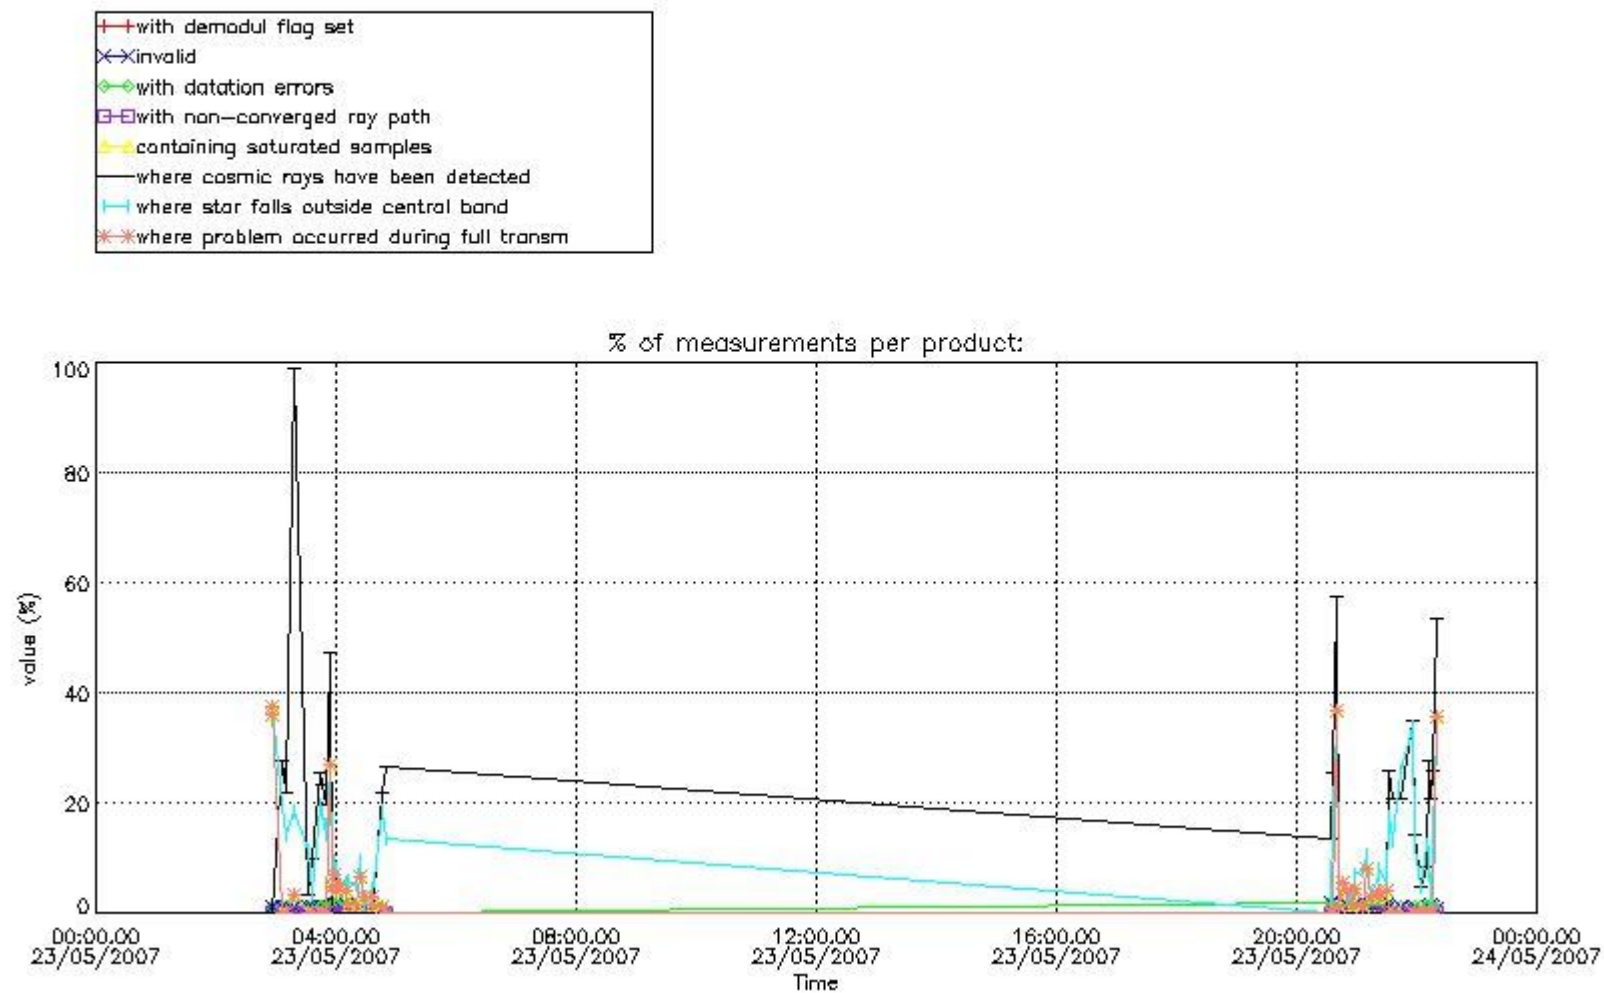

5. Demodulation flag and quality information monitoring

In this section it is presented the modulation information extracted from the pcd (product confidence data) at measurement level and information extracted from the Quality Summary dataset. Only products without errors (error flag in the MPH set to "0") are used.

5.1 Percentage of products during reporting period with:

At least one measurement with demodulation flag set:	6.12245 %
Reference spectrum computed from DB:	0.00000 %
Reference spectrum with small number of measurements:	0.00000 %
SATU data not used:	0.00000 %

5.2 Plot quality information per product (time dependant)

5.3 Plot quality information per product (world map)