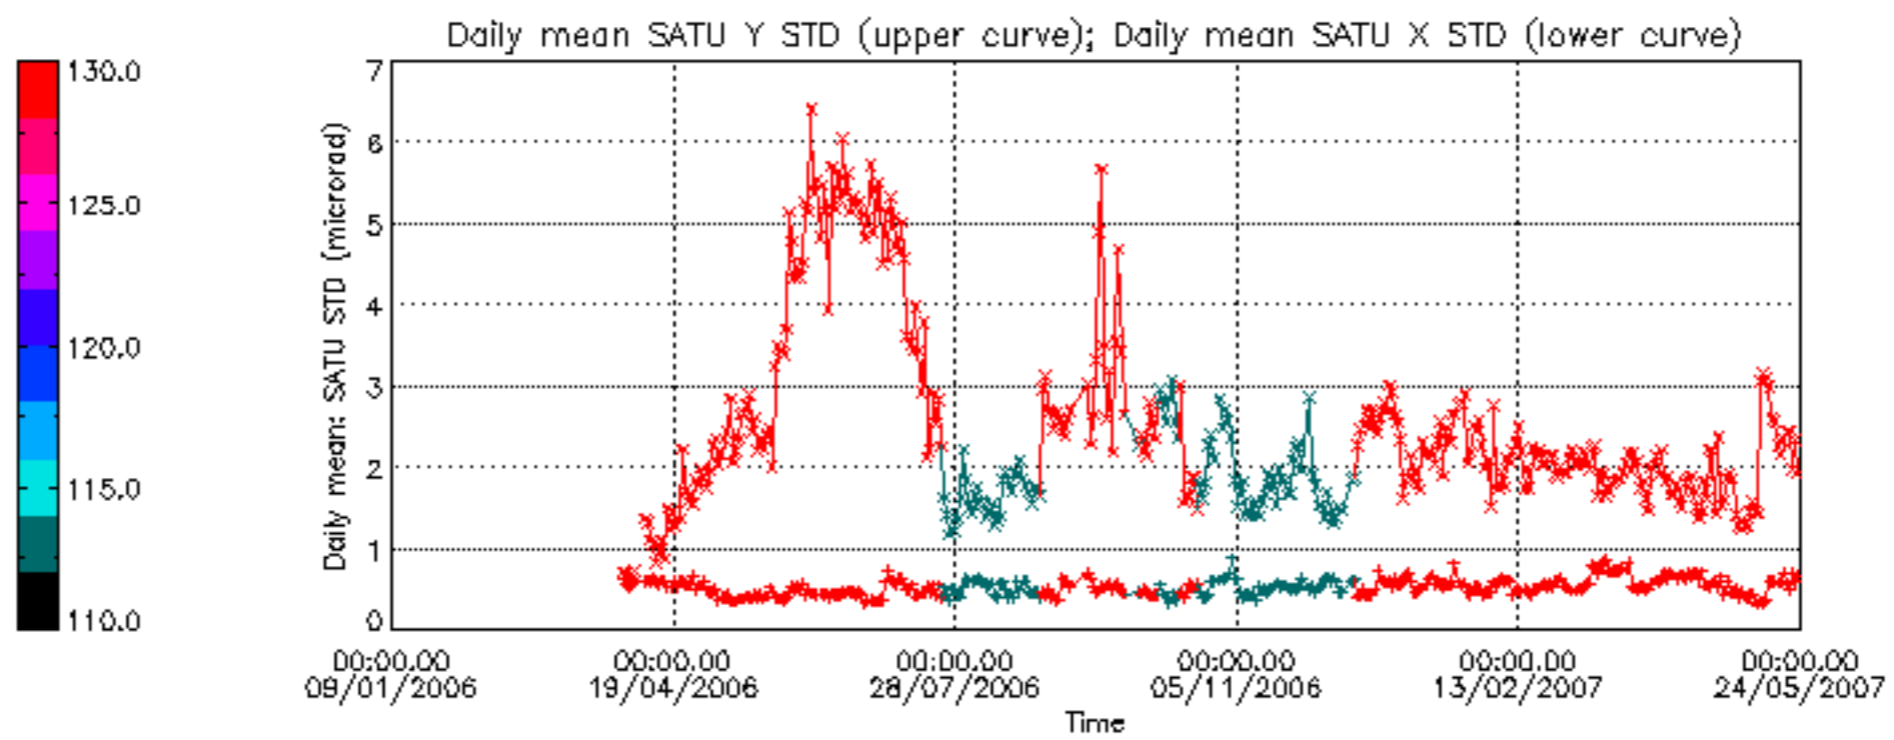

Tangent altitude at which the star is lost

/nas3/ENVISAT/GOMOS/GOM\_NL\_\_0P/GOM\_NL\_\_0PNPDE20070501\_013443\_000038472057\_00403\_27010\_3611.N1

1; -370.3; 01-MAY-2007 01:34:43; Dark ; 59.5; 0; ; 0.00; 0;occ; 119; 0;27010  
 2; -150.6; 01-MAY-2007 01:38:22; Dark ; 42.5; 31; Alp Gru ; 1.73; 15200;occ; 85; 0;27010  
 3; 7.7; 01-MAY-2007 01:41:01; Dark ; 45.5; 148; Alp Tuc ; 2.88; 4100;occ; 91; 0;27011  
 4; 177.8; 01-MAY-2007 01:43:51; Dark ; 35.0; 45; Alp Pav ; 1.94; 26000;occ; 70; 0;27011  
 5; 575.4; 01-MAY-2007 01:50:28; Dark ; 42.0; 43; Alp TrA ; 1.91; 4250;occ; 84; 0;27011  
 6; 707.1; 01-MAY-2007 01:52:40; Dark ; 42.5; 134; Bet TrA ; 2.81; 6600;occ; 85; 0;27011  
 7; 831.2; 01-MAY-2007 01:54:44; Dark ; 43.5; 4; Alp1Cen ;-0.01; 5800;occ; 87; 0;27011  
 8; 1036.0; 01-MAY-2007 01:58:09; Dark ; 42.0; 78; Alp Lup ; 2.30; 28000;occ; 84; 0;27011  
 9; 1129.0; 01-MAY-2007 01:59:42; Dark ; 39.0; 81; Eta Cen ; 2.36; 28000;occ; 78; 0;27011  
 10; 1254.7; 01-MAY-2007 02:01:48; Dark ; 43.0; 54; 5The Cen ; 2.06; 4500;occ; 86; 0;27011  
 11; 1512.0; 01-MAY-2007 02:06:05; Dark ; 41.0; 169; 46Gam Hya ; 2.99; 4700;occ; 82; 0;27011  
 12; 1711.6; 01-MAY-2007 02:09:25; Bright; 39.0; 15; 67Alp Vir ; 0.98; 28000;occ; 78; 0;27011  
 13; 1895.7; 01-MAY-2007 02:12:29; Bright; 35.5; 121; 29Gam Vir ; 2.74; 7200;occ; 71; 0;27011  
 14; 2095.3; 01-MAY-2007 02:15:48; Bright; 35.5; 138; 47Eps Vir ; 2.83; 4700;occ; 71; 0;27011  
 15; 2559.8; 01-MAY-2007 02:23:33; Bright; 34.5; 152; 12Alp2CVn ; 2.89; 11000;occ; 69; 0;27011  
 16; 2832.2; 01-MAY-2007 02:28:05; Bright; 35.0; 87; 64Gam UMA ; 2.43; 11000;occ; 70; 0;27011  
 17; 2915.7; 01-MAY-2007 02:29:29; Bright; 35.0; 82; 48Bet UMA ; 2.37; 10600;occ; 70; 0;27011  
 18; 2994.8; 01-MAY-2007 02:30:48; Bright; 35.5; 36; 50Alp UMA ; 1.80; 6300;occ; 71; 0;27011  
 19; 3444.8; 01-MAY-2007 02:38:18; Bright; 32.0; 49; 1Alp UMi ; 1.99; 6300;occ; 64; 0;27011