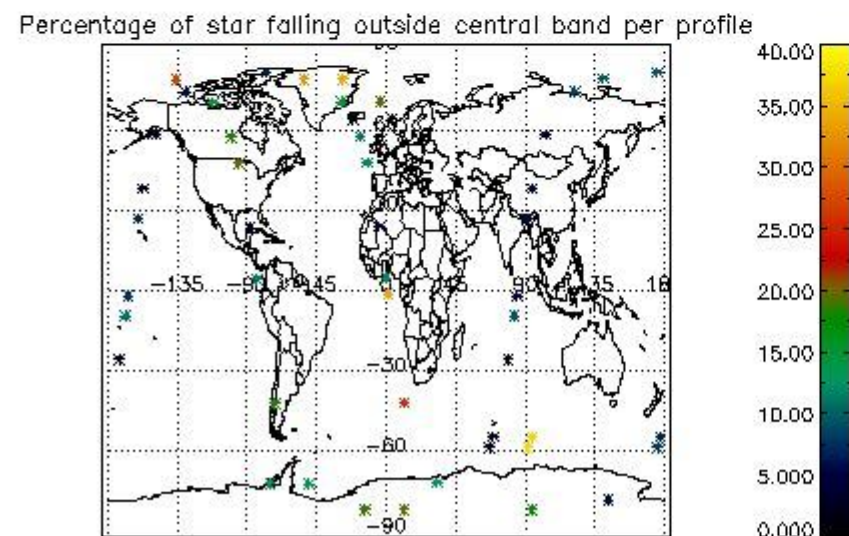

6. Statistics and plot of tangent altitude of the last measurement (DARK & BRIGHT products without errors)

6.1 Statistics on tangent altitude lost:

Statistics	DARK	BRIGHT	TWILIGHT
Mean:	14.796	18.527	NaN
St. deviation:	5.5580	6.8948	NaN
Maximum:	21.891	25.060	NaN
Minimum:	3.5442	3.4888	NaN
Number of data:	10.000	27.000	NaN

6.2 Plot for DARK limb products