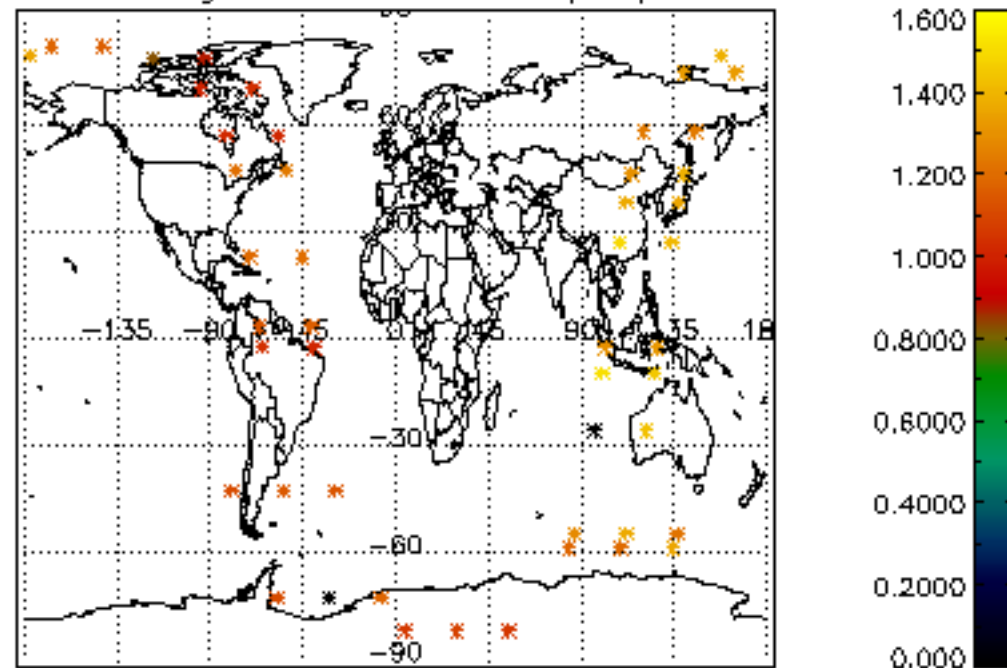

Percentage of datation errors per profile