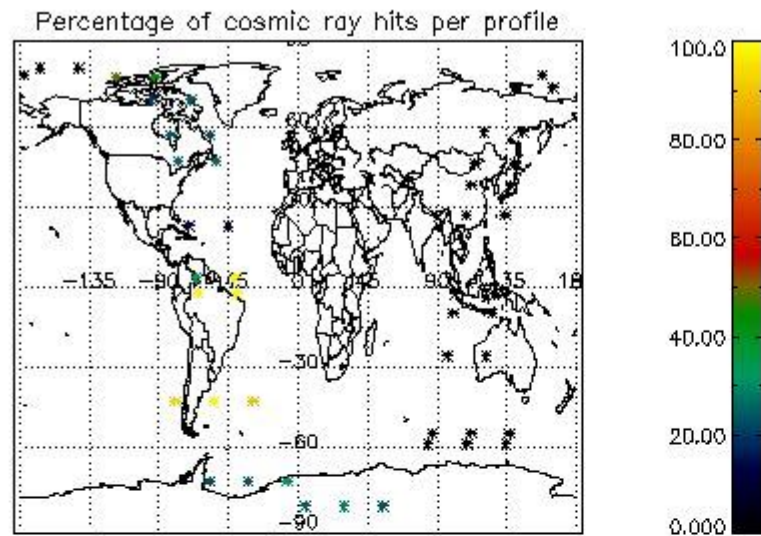

6. Statistics and plot of tangent altitude of the last measurement (DARK & BRIGHT products without errors)

6.1 Statistics on tangent altitude lost:

Statistics	DARK	BRIGHT	TWILIGHT
Mean:	15.490	20.752	NaN
St. deviation:	3.9255	3.6642	NaN
Maximum:	20.382	28.805	NaN
Minimum:	10.419	14.216	NaN
Number of data:	12.000	26.000	NaN

6.2 Plot for DARK limb products