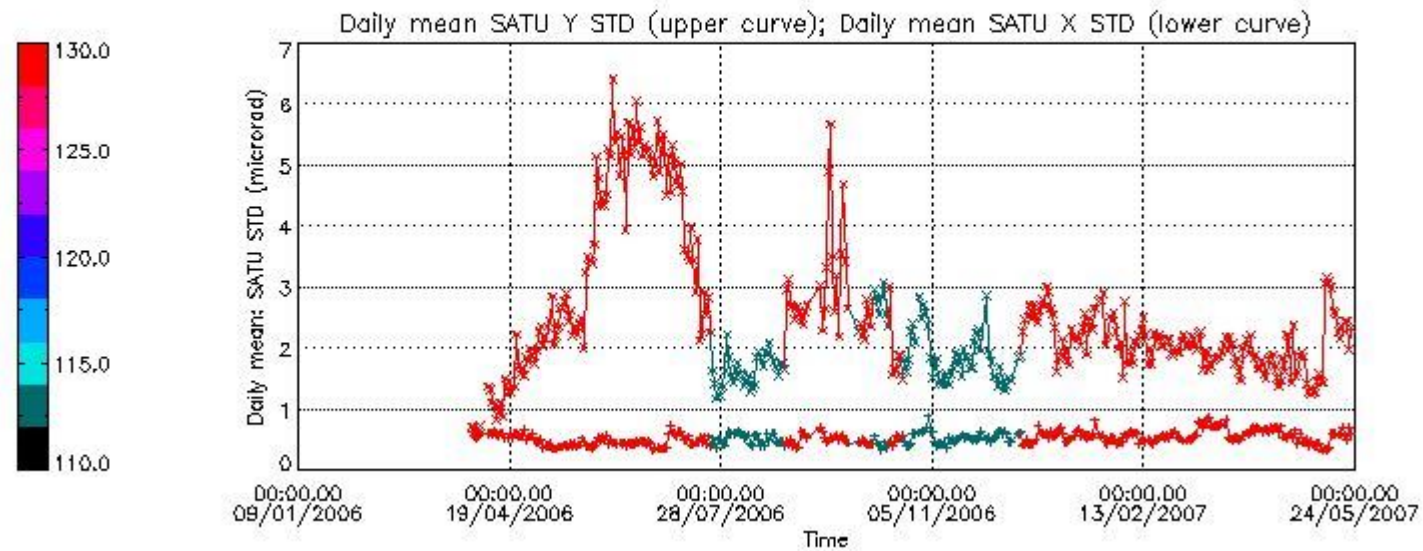

Mean:	0.19478	-0.83057	0.12563	-0.70635
St. deviation:	0.59867	2.3360	0.73655	2.4809
Maximum:	4.3000	5.9000	5.5000	6.7000
Minimum:	-4.0000	-8.7000	-5.5000	-9.3000
Number of data:	11700.	11700.	22550.	22550.

7.2.2 Trend of daily SATU NEA St. deviation since 1st April 2006 (dark limb)

The long term trend of the SATU 'X' and 'Y' standard deviations should be constant during the whole mission.

The colorbar represents the start tangent altitude (km) of the occultations.

Upper curve: STD of SATU Y axis
Lower curve: STD of SATU X axis

8. Auxiliary Data Files used for the production reported in section 2.4

The number reported in the third column indicates since which file (see list in section 2.4) the corresponding auxiliary file has been used. The fourth column is the date of those product files.

Type	Auxiliary Filename	Used since product	Used since product date
INST_PHYS_CHARACTERISTICS	GOM_INS_AXNIEC20050627_150713_20030716_120000_20100101_000000	1	22-MAY-2007 00:05:34
CALIBRATION_DATABASE	GOM_CAL_AXVIEC20070503_074756_20070502_000000_20100101_000000	1	22-MAY-2007 00:05:34
LEVEL-1B_PROC_CONFIG	GOM_PR1_AXNIEC20050627_151042_20020301_000000_20100101_000000	1	22-MAY-2007 00:05:34
STAR_CATALOGUE	GOM_CAT_AXVIEC20020121_161009_20020101_000000_20200101_000000	1	22-MAY-2007 00:05:34
STELLAR_SPECTRA_DATABANK	GOM_STS_AXNIEC20040308_103538_20020101_160000_20100101_000000	1	22-MAY-2007 00:05:34
ECMWF_FILE	AUX_ECF_AXNECM20070521_062113_20070521_210000_20070522_090000	1	22-MAY-2007 00:05:34
ECMWF_FILE	AUX_ECF_AXNECM20070521_182114_20070522_030000_20070522_150000	45	22-MAY-2007 03:26:46
OPTIONAL_ECMWF_FILE	MISSING	1	22-MAY-2007 00:05:34
ORBIT_DATA_FILE	DOR_NAV_OPNPDE20070521_205621_000063762058_00200_27308_3532.N1	1	22-MAY-2007 00:05:34
ORBIT_DATA_FILE	DOR_NAV_OPNPDE20070521_224755_000054192058_00201_27309_3533.N1	5	22-MAY-2007 00:28:34
ORBIT_DATA_FILE	DOR_NAV_OPNPDE20070522_002333_000054192058_00202_27310_3534.N1	27	22-MAY-2007 02:09:10
ORBIT_DATA_FILE	DOR_NAV_OPNPDE20070522_031853_000057382058_00204_27312_3536.N1	45	22-MAY-2007 03:26:46