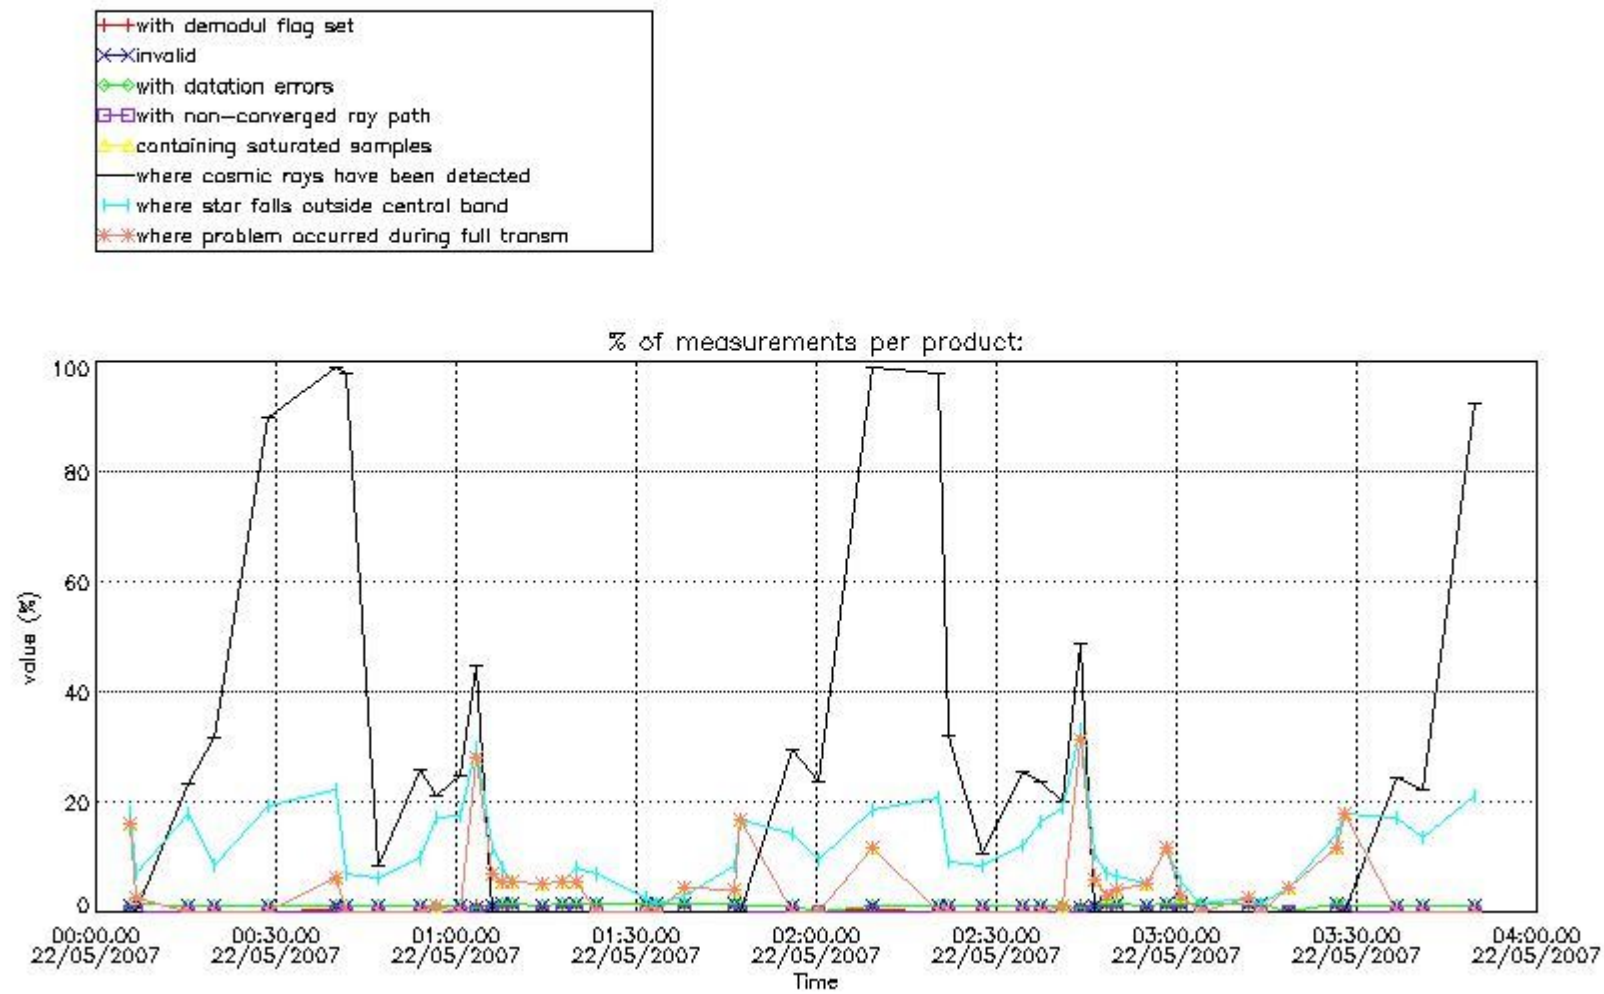

5.1 Percentage of products during reporting period with:

At least one measurement with demodulation flag set:	24.4898 %
Reference spectrum computed from DB:	0.00000 %
Reference spectrum with small number of measurements:	0.00000 %
SATU data not used:	0.00000 %

5.2 Plot quality information per product (time dependant)

5.3 Plot quality information per product (world map)