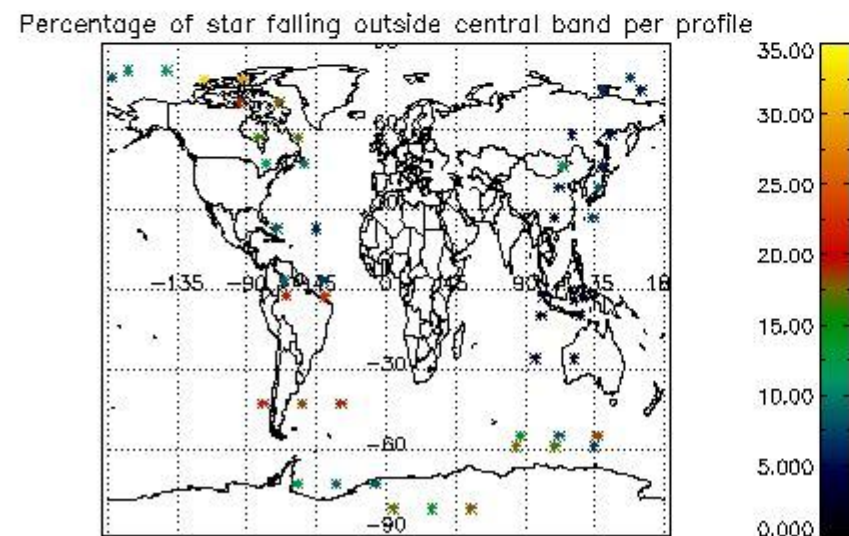

6. Statistics and plot of tangent altitude of the last measurement (DARK & BRIGHT products without errors)

6.1 Statistics on tangent altitude lost:

Statistics	DARK	BRIGHT	TWILIGHT
Mean:	15.490	20.752	NaN
St. deviation:	3.9255	3.6642	NaN
Maximum:	20.382	28.805	NaN
Minimum:	10.419	14.216	NaN
Number of data:	12.000	26.000	NaN

6.2 Plot for DARK limb products