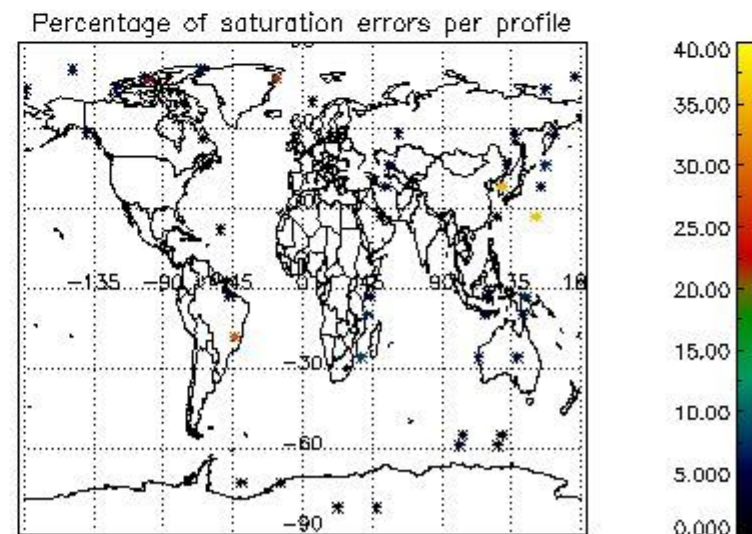

6. Statistics and plot of tangent altitude of the last measurement (DARK & BRIGHT products without errors)

6.1 Statistics on tangent altitude lost:

Statistics	DARK	BRIGHT	TWILIGHT
Mean:	14.816	20.161	NaN
St. deviation:	5.8508	4.6664	NaN
Maximum:	21.877	26.615	NaN
Minimum:	4.5537	3.7258	NaN
Number of data:	6.0000	33.000	NaN

6.2 Plot for DARK limb products