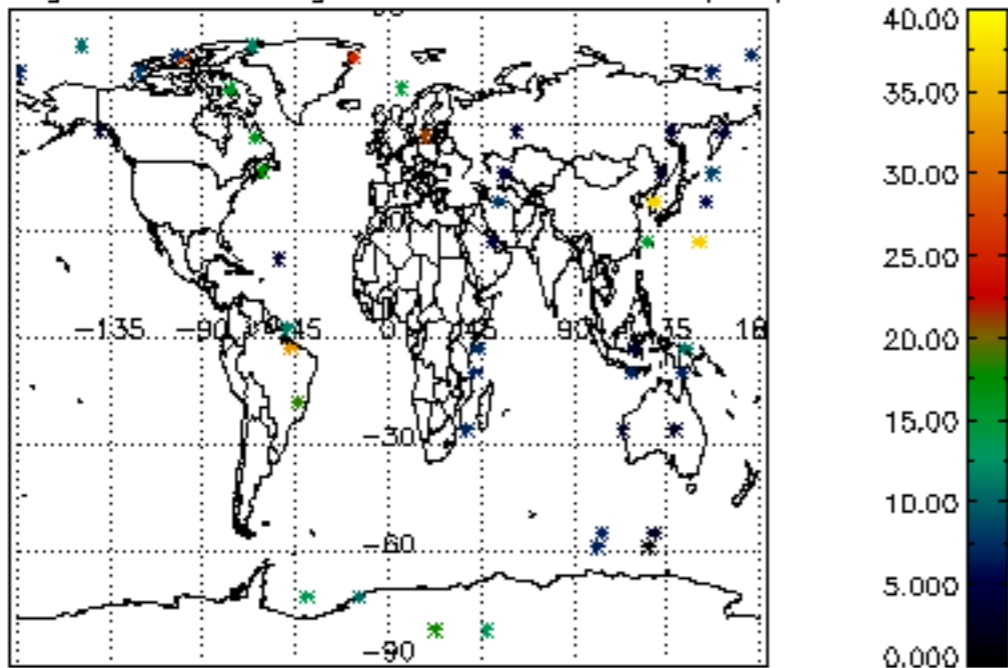

Percentage of star falling outside central band per profile