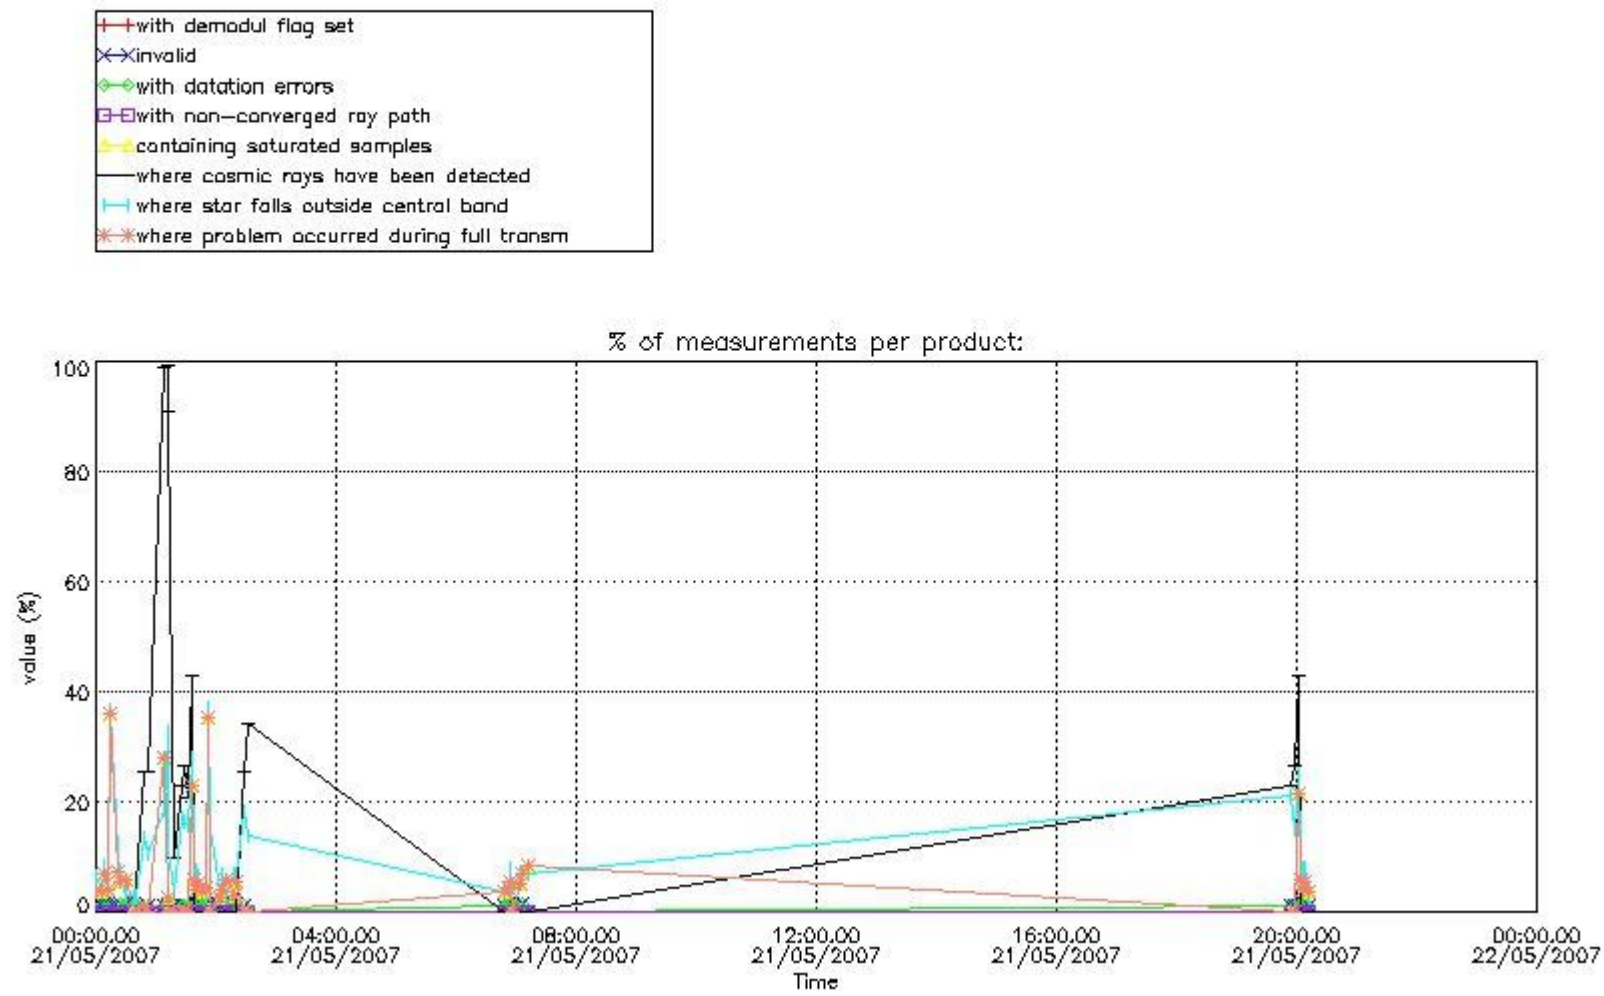

5.1 Percentage of products during reporting period with:

At least one measurement with demodulation flag set:	14.5833 %
Reference spectrum computed from DB:	0.00000 %
Reference spectrum with small number of measurements:	0.00000 %
SATU data not used:	0.00000 %

5.2 Plot quality information per product (time dependant)

5.3 Plot quality information per product (world map)