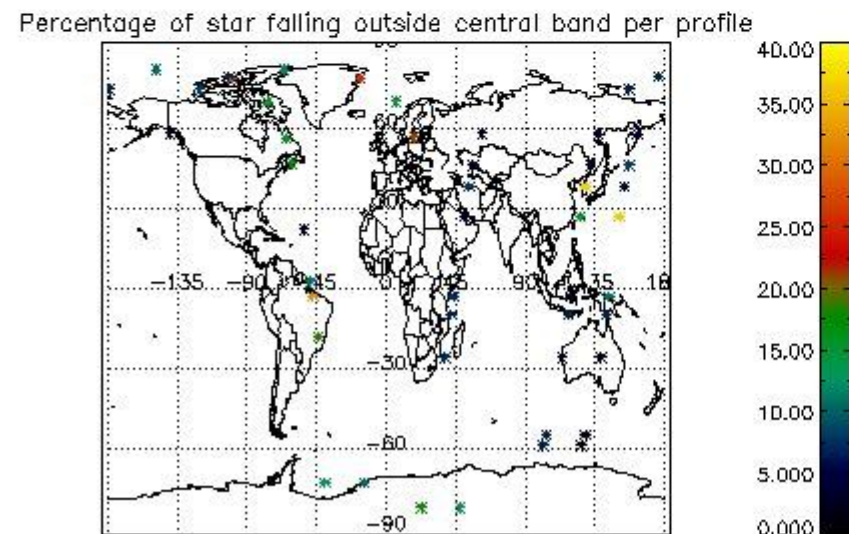

6. Statistics and plot of tangent altitude of the last measurement (DARK & BRIGHT products without errors)

6.1 Statistics on tangent altitude lost:

Statistics	DARK	BRIGHT	TWILIGHT
Mean:	14.816	20.161	NaN
St. deviation:	5.8508	4.6664	NaN
Maximum:	21.877	26.615	NaN
Minimum:	4.5537	3.7258	NaN
Number of data:	6.0000	33.000	NaN

6.2 Plot for DARK limb products