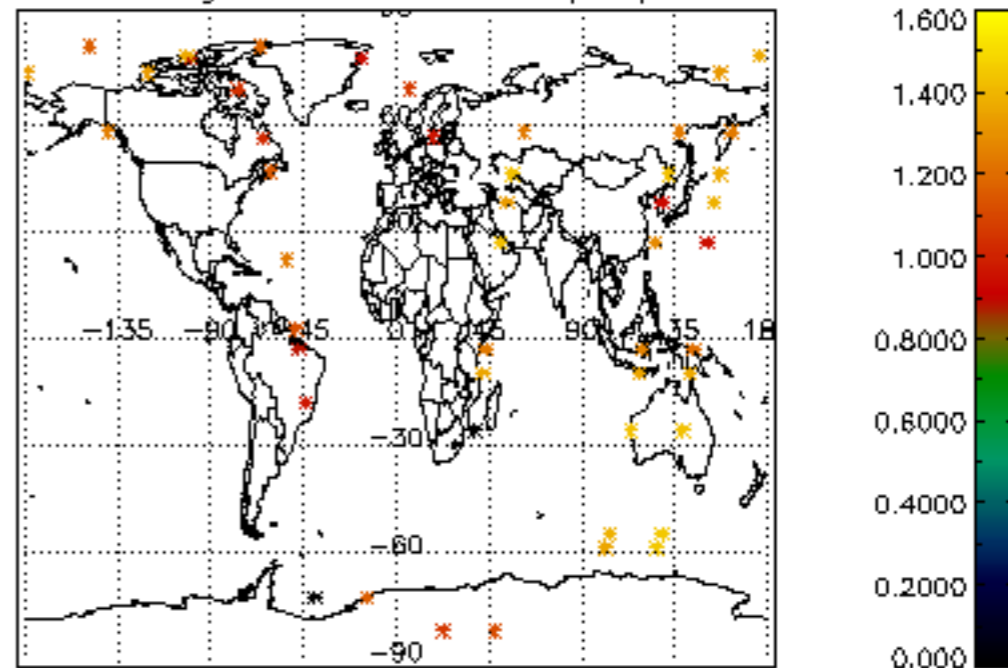

Percentage of datation errors per profile