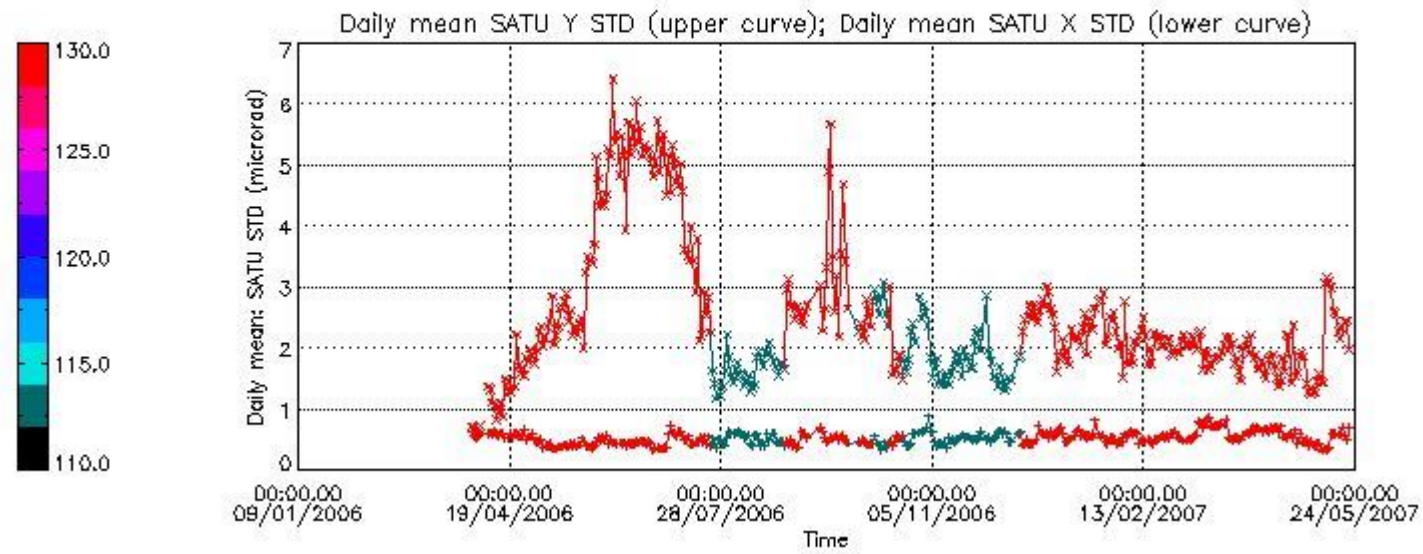

Number of data:	6050.0	6050.0	28300.	28300.

7.2.2 Trend of daily SATU NEA St. deviation since 1st April 2006 (dark limb)

The long term trend of the SATU 'X' and 'Y' standard deviations should be constant during the whole mission.

The colorbar represents the start tangent altitude (km) of the occultations.

Upper curve: STD of SATU Y axis

Lower curve: STD of SATU X axis

8. Auxiliary Data Files used for the production reported in section 2.4

The number reported in the third column indicates since which file (see list in section 2.4) the corresponding auxiliary file has been used. The fourth column is the date of those product files.

Type	Auxiliary Filename	Used since product	Used since product date
INST_PHYS_CHARACTERISTICS	GOM_INS_AXNIEC20050627_150713_20030716_120000_20100101_000000	1	21-MAY-2007 00:00:25
CALIBRATION_DATABASE	GOM_CAL_AXVIEC20070503_074756_20070502_000000_20100101_000000	1	21-MAY-2007 00:00:25
LEVEL-1B_PROC_CONFIG	GOM_PR1_AXNIEC20050627_151042_20020301_000000_20100101_000000	1	21-MAY-2007 00:00:25
STAR_CATALOGUE	GOM_CAT_AXVIEC20020121_161009_20020101_000000_20200101_000000	1	21-MAY-2007 00:00:25
STELLAR_SPECTRA_DATABANK	GOM_STS_AXNIEC20040308_103538_20020101_160000_20100101_000000	1	21-MAY-2007 00:00:25
ECMWF_FILE	AUX_ECF_AXNECM20070520_062111_20070520_210000_20070521_090000	1	21-MAY-2007 00:00:25
ECMWF_FILE	AUX_ECF_AXNECM20070520_182111_20070521_030000_20070521_150000	36	21-MAY-2007 06:47:49
ECMWF_FILE	AUX_ECF_AXNECM20070521_062112_20070521_150000_20070522_030000	43	21-MAY-2007 19:54:44
OPTIONAL_ECMWF_FILE	MISSING	1	21-MAY-2007 00:00:25
ORBIT_DATA_FILE	DOR_NAV_OPNPDE20070520_213340_000060572058_00186_27294_3522.N1	1	21-MAY-2007 00:00:25
ORBIT_DATA_FILE	DOR_NAV_OPNPDE20070520_231437_000060572058_00187_27295_3523.N1	13	21-MAY-2007 01:00:05
ORBIT_DATA_FILE	DOR_NAV_OPNPDE20070521_032420_000057382058_00190_27298_3525.N1	36	21-MAY-2007 06:47:49
ORBIT_DATA_FILE	DOR_NAV_OPNPDE20070521_195235_000035072058_00200_27308_3531.N1	43	21-MAY-2007 19:54:44