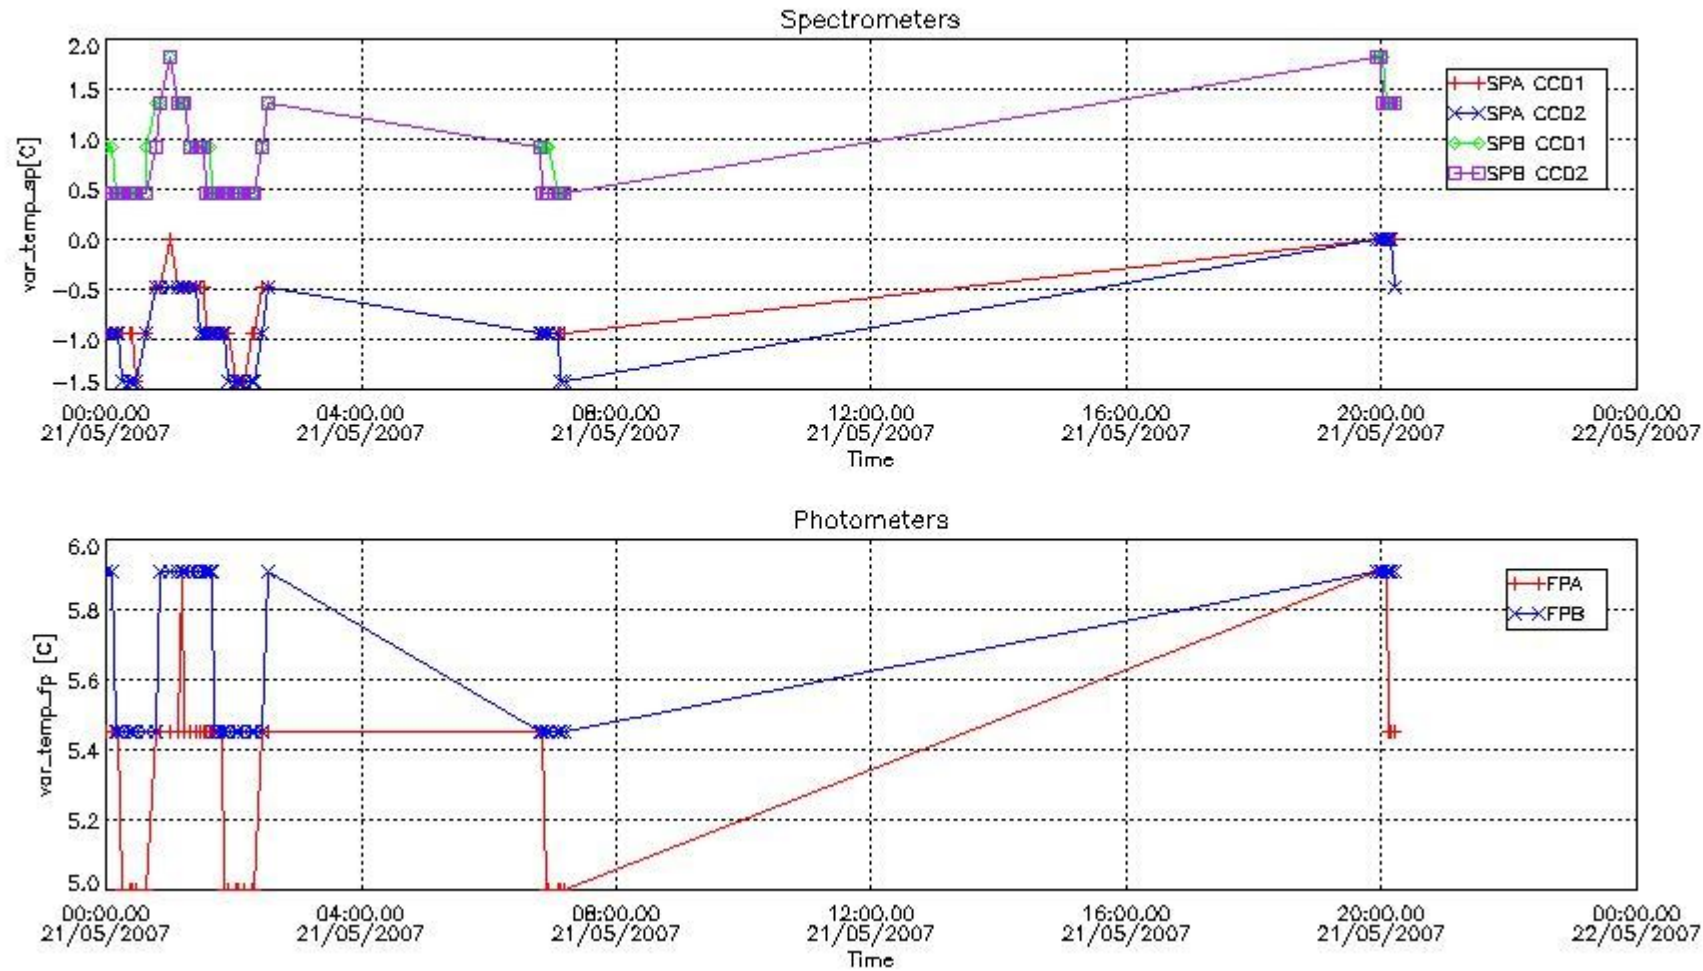

4. Overview of dark signal processing per product

The Dark Charge (DC) is a temperature-dependant signal added to the useful measurements and it is therefore subtracted from them during the processing. There are two phenomena that produce a continuous increase of the DC: the "hot pixels" (a pixel is "hot" when its DC exceeds by a significant amount its value measured on ground at the same temperature) and the "Random Telegraphic Signal" (abrupt change positive or negative of the CCD pixel signal, random in time, affecting only the DC part of the signal and not the photon generated signal).

In this section a list of products that did not use the Dark Sky Area (DSA) observation for the DC computation is given. It is also provided the mean DC plot per product for dark limb products with no error flag set.

4.1 These products did not use the DSA observation for DC computation:

Product name	DC information
GOM_TRA_1PNPDE20070521_064749_000000412058_00192_27300_4686.N1	DC map used
GOM_TRA_1PNPDE20070521_065113_000000352058_00192_27300_4687.N1	DC map used
GOM_TRA_1PNPDE20070521_065331_000000382058_00192_27300_4688.N1	DC map used
GOM_TRA_1PNPDE20070521_065640_000000352058_00192_27300_4689.N1	DC map used
GOM_TRA_1PNPDE20070521_070459_000000412058_00192_27300_4690.N1	DC map used
GOM_TRA_1PNPDE20070521_070653_000000372058_00192_27300_4691.N1	DC map used
GOM_TRA_1PNPDE20070521_071124_000000362058_00192_27300_4692.N1	DC map used
GOM_TRA_1PNPDE20070521_195444_000000522058_00200_27308_5084.N1	DC map used
GOM_TRA_1PNPDE20070521_195843_000000472058_00200_27308_5085.N1	DC map used
GOM_TRA_1PNPDE20070521_200138_000000542058_00200_27308_5086.N1	DC map used
GOM_TRA_1PNPDE20070521_200405_000000432058_00200_27308_5087.N1	DC map used
GOM_TRA_1PNPDE20070521_200552_000000372058_00200_27308_5088.N1	DC map used
GOM_TRA_1PNPDE20070521_200737_000000382058_00200_27308_5089.N1	DC map used
GOM_TRA_1PNPDE20070521_201235_000000402058_00200_27308_5090.N1	DC map used