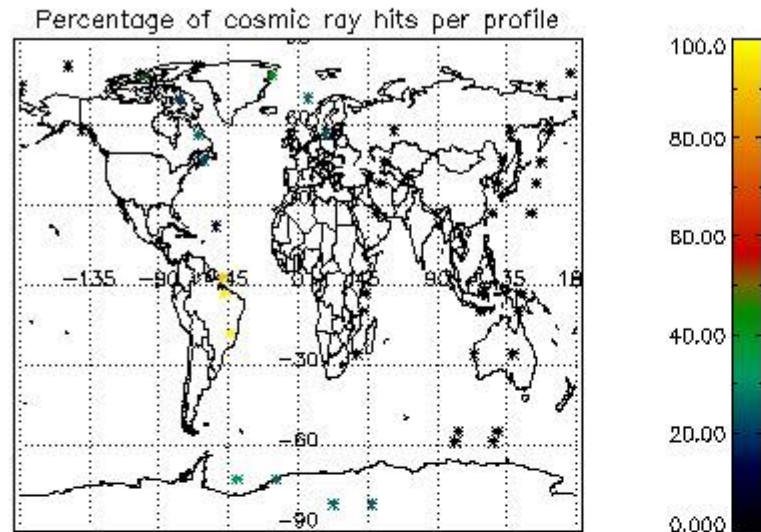

6. Statistics and plot of tangent altitude of the last measurement (DARK & BRIGHT products without errors)

6.1 Statistics on tangent altitude lost:

Statistics	DARK	BRIGHT	TWILIGHT
Mean:	14.816	20.161	NaN
St. deviation:	5.8508	4.6664	NaN
Maximum:	21.877	26.615	NaN
Minimum:	4.5537	3.7258	NaN
Number of data:	6.0000	33.000	NaN

6.2 Plot for DARK limb products