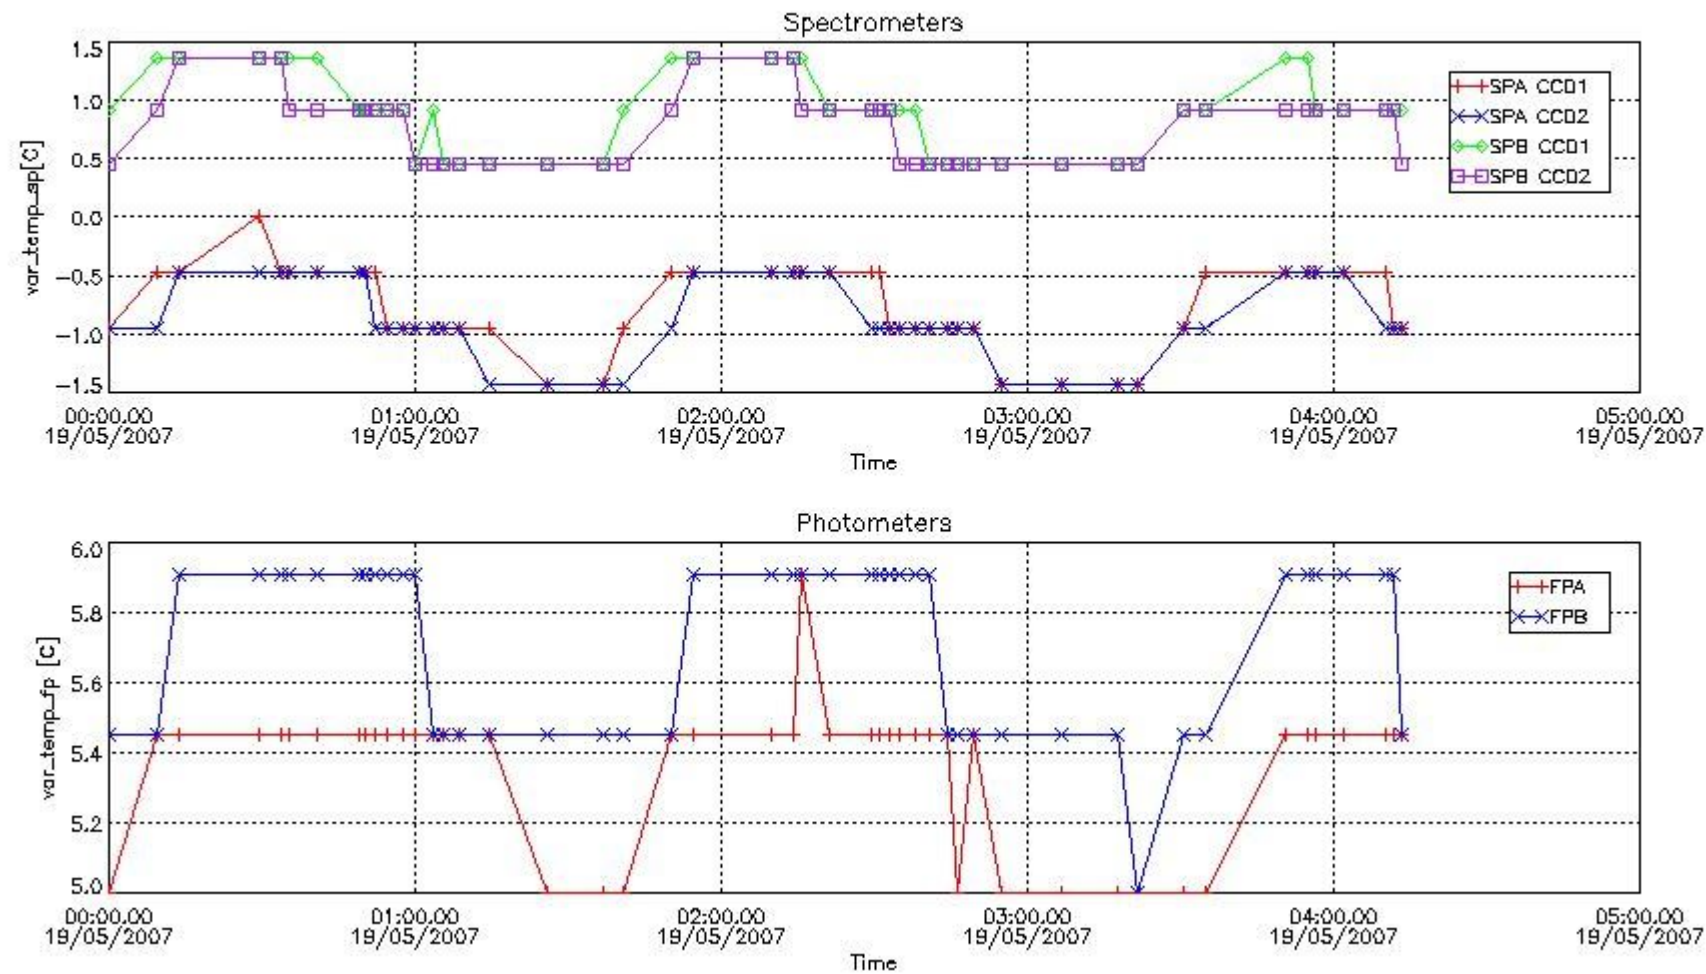

3. Plot of GOMOS spectrometers and photometers temperatures from level 1b data

4. Overview of dark signal processing per product

The Dark Charge (DC) is a temperature-dependant signal added to the useful measurements and it is therefore subtracted from them during the processing. There are two phenomena that produce a continuous increase of the DC: the "hot pixels" (a pixel is "hot" when its DC exceeds by a significant amount its value measured on ground at the same temperature) and the "Random Telegraphic Signal" (abrupt change positive or negative of the CCD pixel signal, random in time, affecting only the DC part of the signal and not the photon generated signal).