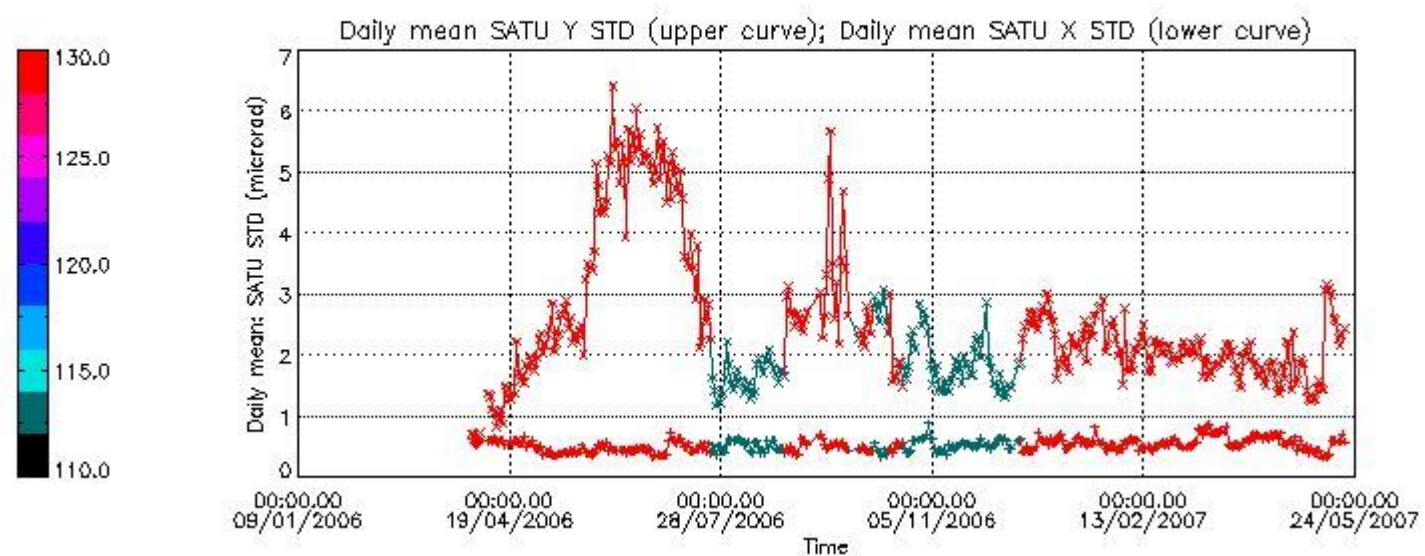

Number of data:	15150.	15150.	16000.	16000.

7.2.2 Trend of daily SATU NEA St. deviation since 1st April 2006 (dark limb)

The long term trend of the SATU 'X' and 'Y' standard deviations should be constant during the whole mission.

The colorbar represents the start tangent altitude (km) of the occultations.

Upper curve: STD of SATU Y axis
Lower curve: STD of SATU X axis

8. Auxiliary Data Files used for the production reported in section 2.4

The number reported in the third column indicates since which file (see list in section 2.4) the corresponding auxiliary file has been used. The fourth column is the date of those product files.

Type	Auxiliary Filename	Used since product	Used since product date
INST_PHYS_CHARACTERISTICS	GOM_INS_AXNIEC20050627_150713_20030716_120000_20100101_000000	1	19-MAY-2007 00:00:11
CALIBRATION_DATABASE	GOM_CAL_AXVIEC20070503_074756_20070502_000000_20100101_000000	1	19-MAY-2007 00:00:11
LEVEL-1B_PROC_CONFIG	GOM_PR1_AXNIEC20050627_151042_20020301_000000_20100101_000000	1	19-MAY-2007 00:00:11
STAR_CATALOGUE	GOM_CAT_AXVIEC20020121_161009_20020101_000000_20200101_000000	1	19-MAY-2007 00:00:11
STELLAR_SPECTRA_DATABANK	GOM_STS_AXNIEC20040308_103538_20020101_160000_20100101_000000	1	19-MAY-2007 00:00:11
ECMWF_FILE	AUX_ECF_AXNECM20070518_062110_20070518_210000_20070519_090000	1	19-MAY-2007 00:00:11
ECMWF_FILE	AUX_ECF_AXNECM20070518_182111_20070519_030000_20070519_150000	38	19-MAY-2007 03:17:35
OPTIONAL_ECMWF_FILE	MISSING	1	19-MAY-2007 00:00:11
ORBIT_DATA_FILE	DOR_NAV_OPNPDE20070518_223742_000057382058_00158_27266_3510.N1	1	19-MAY-2007 00:00:11
ORBIT_DATA_FILE	DOR_NAV_OPNPDE20070519_001839_000057382058_00159_27267_3511.N1	23	19-MAY-2007 02:09:59
ORBIT_DATA_FILE	DOR_NAV_OPNPDE20070519_015936_000041442058_00160_27268_3512.N1	38	19-MAY-2007 03:17:35