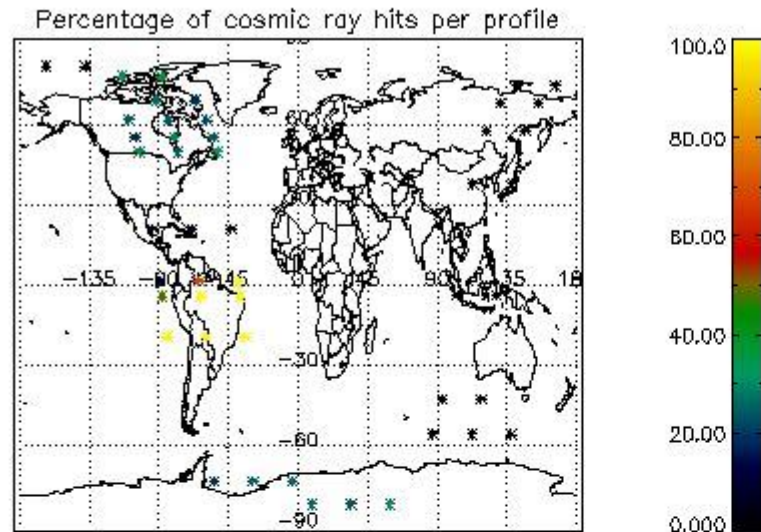

6. Statistics and plot of tangent altitude of the last measurement (DARK & BRIGHT products without errors)

6.1 Statistics on tangent altitude lost:

Statistics	DARK	BRIGHT	TWILIGHT
Mean:	16.419	18.864	NaN
St. deviation:	3.3999	6.6697	NaN
Maximum:	20.758	28.371	NaN
Minimum:	8.8540	3.5219	NaN
Number of data:	15.000	17.000	NaN

6.2 Plot for DARK limb products