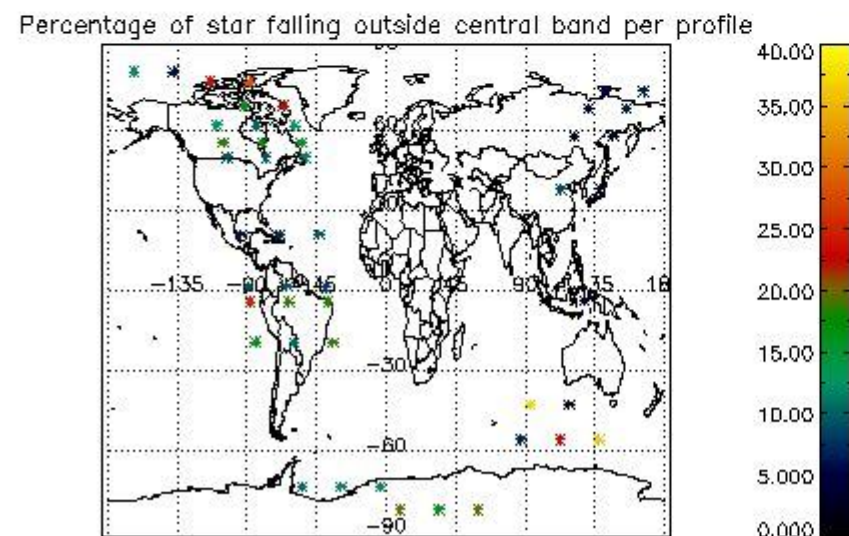

5.2 Plot quality information per product (time dependant)

5.3 Plot quality information per product (world map)

6. Statistics and plot of tangent altitude of the last measurement (DARK & BRIGHT products without errors)