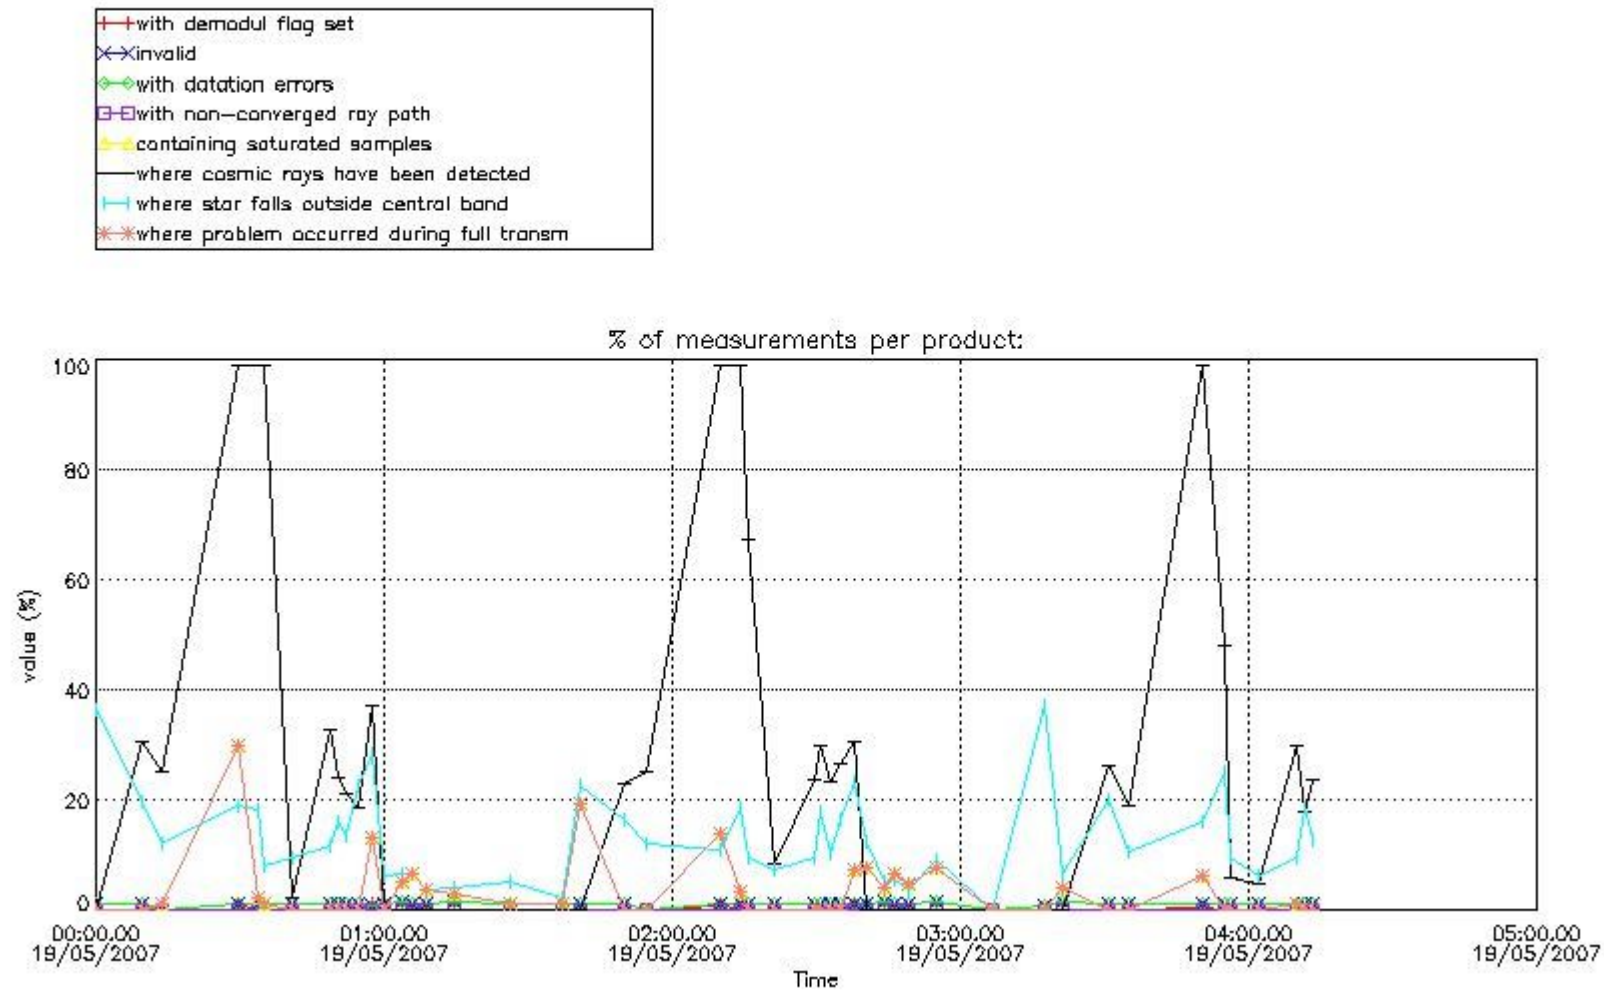

(error flag in the MPH set to "0") are used.

5.1 Percentage of products during reporting period with:

At least one measurement with demodulation flag set:	31.2500 %
Reference spectrum computed from DB:	0.00000 %
Reference spectrum with small number of measurements:	0.00000 %
SATU data not used:	0.00000 %

5.2 Plot quality information per product (time dependant)

5.3 Plot quality information per product (world map)