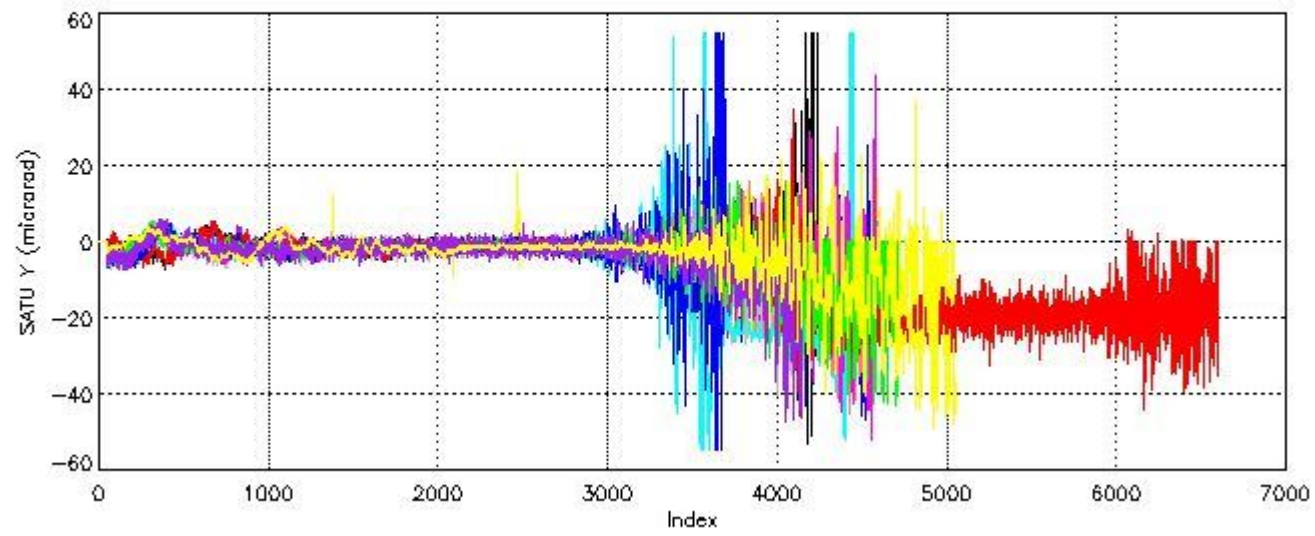

7.2 Statistics on SATU Noise Equivalent Angle (NEA) for DARK (D) and BRIGHT (B) products above 105 kms

The Star Acquisition and Tracking Unit (it is the CCD that tracks the star while it is occulted) Noise Equivalent Angle consists of the statistical angular variation of the SATU data above the atmosphere.

Statistics (in microradians) above 105 km are computed for every occultation, giving four values per occultation: one in the 'X' direction and one in the 'Y' direction for dark and bright limbs. A mean value per day in every direction and limb is calculated and monitored in order to assess instrument performance in terms of star pointing.

7.2.1 SATU NEA Statistics (table)

Statistics	SATU X (D)	SATU Y (D)	SATU X (B)	SATU Y (B)
Mean:	0.20947	-1.2048	0.30171	-1.0293
St. deviation:	0.56876	2.4343	0.77891	2.4312
Maximum:	4.5000	6.0000	4.2000	6.7000
Minimum:	-9.1000	-7.8000	-3.5000	-9.0000