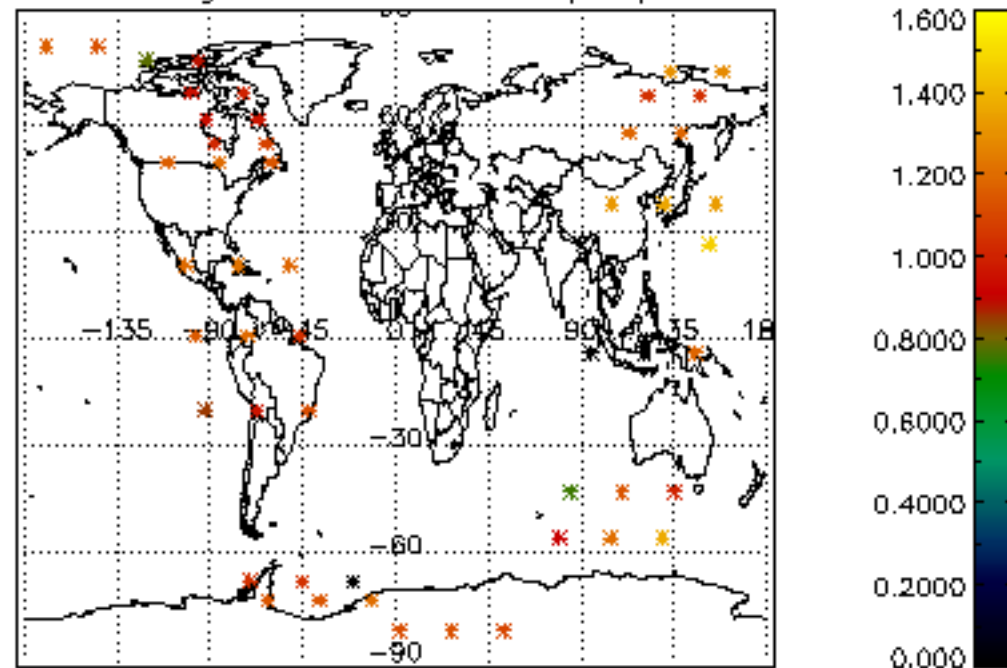

Percentage of datation errors per profile