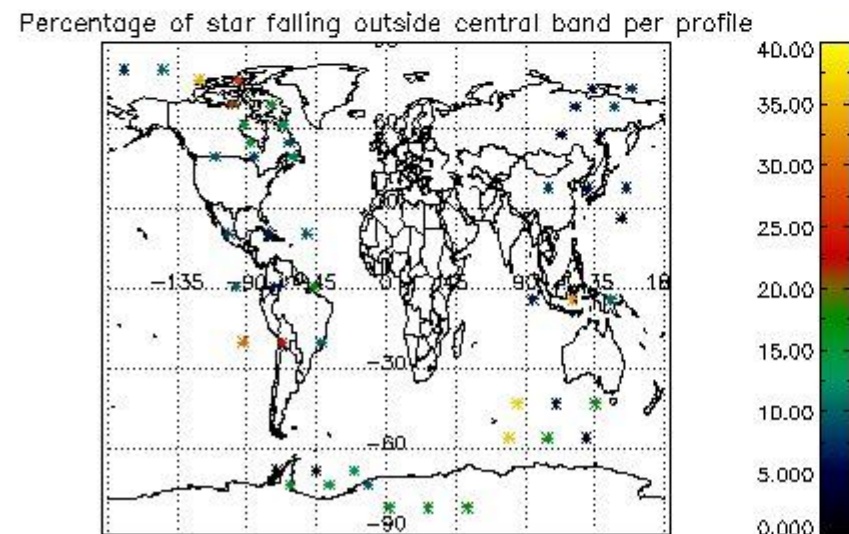

6. Statistics and plot of tangent altitude of the last measurement (DARK & BRIGHT products without errors)

6.1 Statistics on tangent altitude lost:

Statistics	DARK	BRIGHT	TWILIGHT
Mean:	16.952	18.001	NaN
St. deviation:	5.0088	6.4334	NaN
Maximum:	24.780	26.421	NaN
Minimum:	5.9458	3.2972	NaN
Number of data:	15.000	21.000	NaN

6.2 Plot for DARK limb products