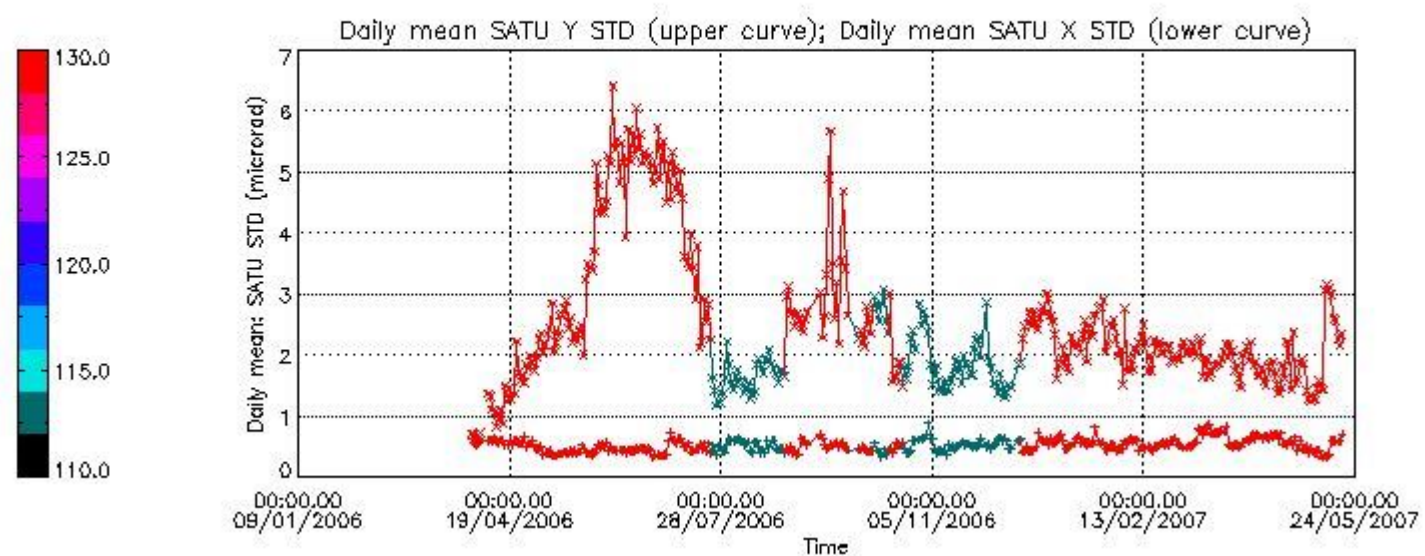

Number of data:	15750.	15750.	19850.	19850.

7.2.2 Trend of daily SATU NEA St. deviation since 1st April 2006 (dark limb)

The long term trend of the SATU 'X' and 'Y' standard deviations should be constant during the whole mission.

The colorbar represents the start tangent altitude (km) of the occultations.

Upper curve: STD of SATU Y axis
Lower curve: STD of SATU X axis

8. Auxiliary Data Files used for the production reported in section 2.4

The number reported in the third column indicates since which file (see list in section 2.4) the corresponding auxiliary file has been used. The fourth column is the date of those product files.

Type	Auxiliary Filename	Used since product	Used since product date
INST_PHYS_CHARACTERISTICS	GOM_INS_AXNIEC20050627_150713_20030716_120000_20100101_000000	1	18-MAY-2007 00:05:28
CALIBRATION_DATABASE	GOM_CAL_AXVIEC20070503_074756_20070502_000000_20100101_000000	1	18-MAY-2007 00:05:28
LEVEL-1B_PROC_CONFIG	GOM_PR1_AXNIEC20050627_151042_20020301_000000_20100101_000000	1	18-MAY-2007 00:05:28
STAR_CATALOGUE	GOM_CAT_AXVIEC20020121_161009_20020101_000000_20200101_000000	1	18-MAY-2007 00:05:28
STELLAR_SPECTRA_DATABANK	GOM_STS_AXNIEC20040308_103538_20020101_160000_20100101_000000	1	18-MAY-2007 00:05:28
ECMWF_FILE	AUX_ECF_AXNECM20070517_062111_20070517_210000_20070518_090000	1	18-MAY-2007 00:05:28
ECMWF_FILE	AUX_ECF_AXNECM20070517_182113_20070518_030000_20070518_150000	42	18-MAY-2007 03:49:18
OPTIONAL_ECMWF_FILE	MISSING	1	18-MAY-2007 00:05:28
ORBIT_DATA_FILE	DOR_NAV_OPNPDE20070517_212846_000057382058_00143_27251_3502.N1	1	18-MAY-2007 00:05:28
ORBIT_DATA_FILE	DOR_NAV_OPNPDE20070517_230943_000057382058_00144_27252_3503.N1	9	18-MAY-2007 01:00:47
ORBIT_DATA_FILE	DOR_NAV_OPNPDE20070518_005040_000041442058_00145_27253_3504.N1	23	18-MAY-2007 02:08:42
ORBIT_DATA_FILE	DOR_NAV_OPNPDE20070518_020503_000057382058_00146_27254_3505.N1	42	18-MAY-2007 03:49:18