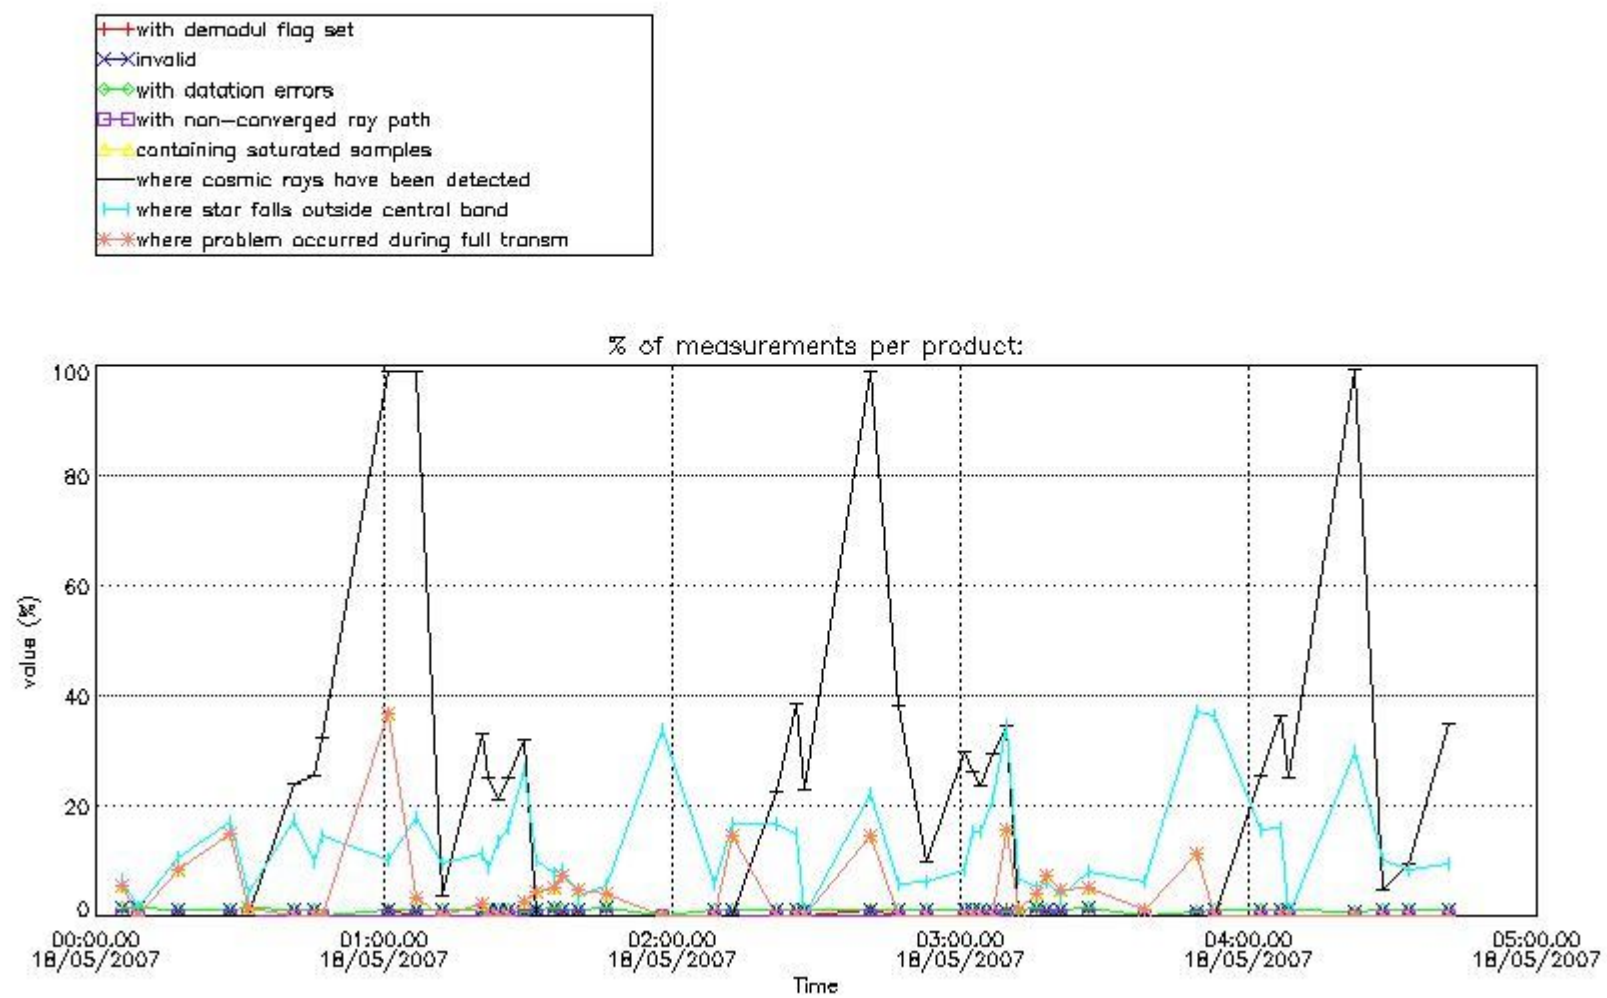

At least one measurement with demodulation flag set:	32.0000 %
Reference spectrum computed from DB:	0.00000 %
Reference spectrum with small number of measurements:	0.00000 %
SATU data not used:	0.00000 %

5.2 Plot quality information per product (time dependant)

5.3 Plot quality information per product (world map)