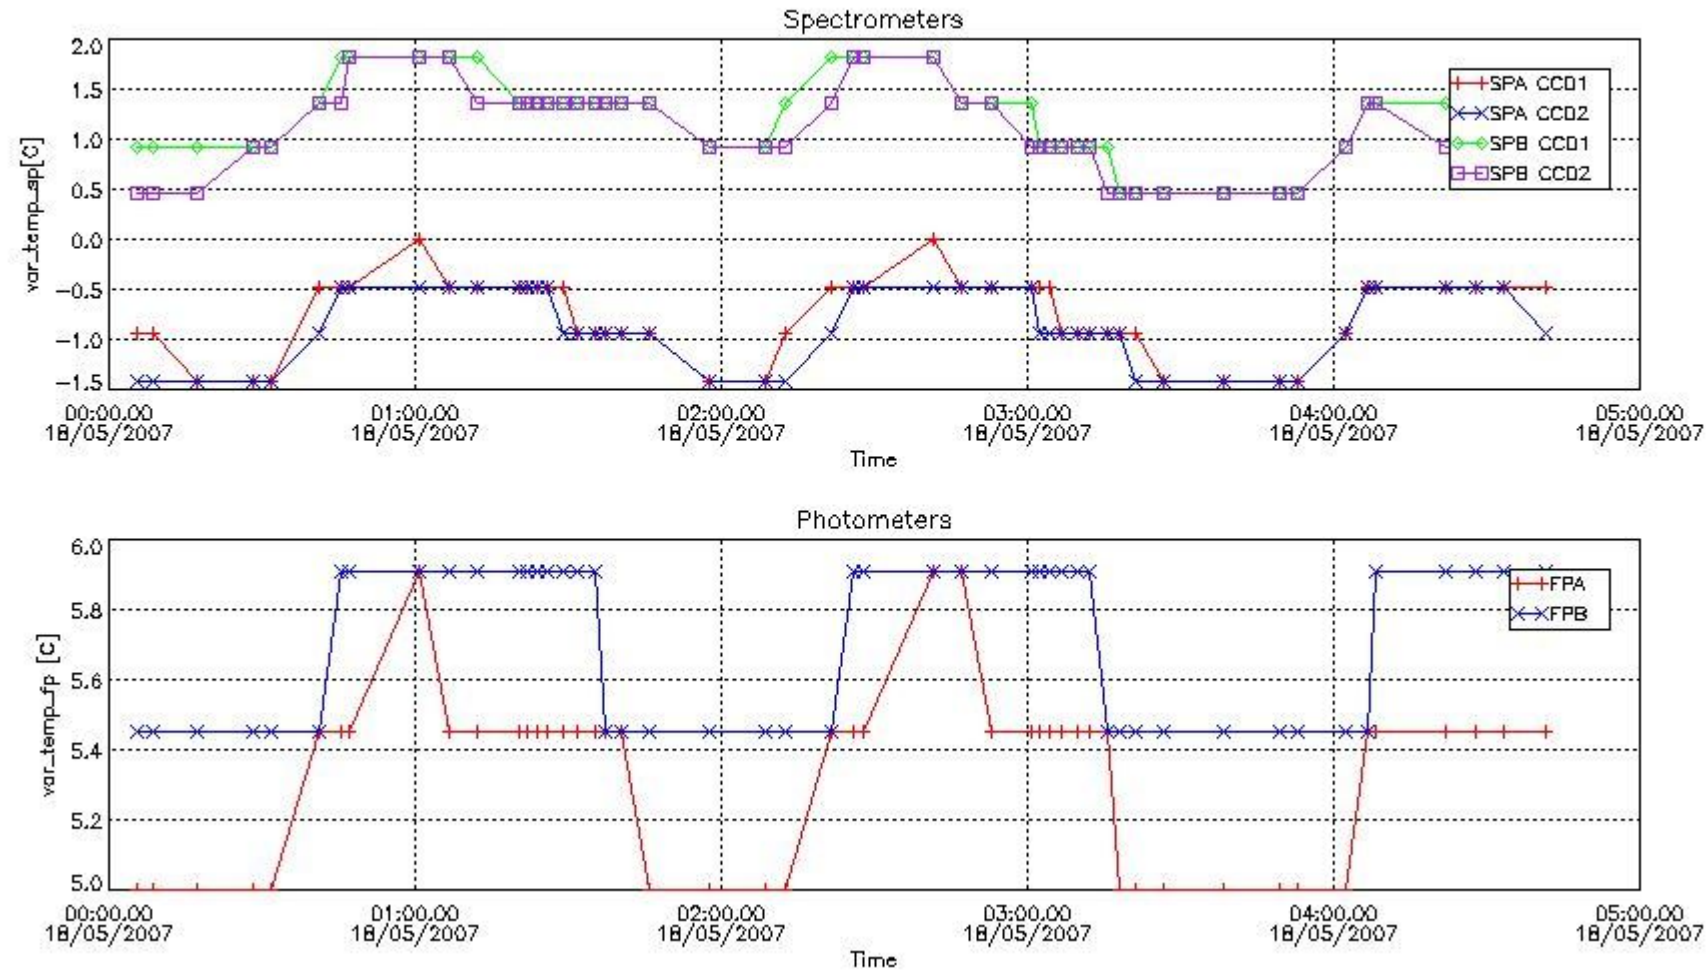

4. Overview of dark signal processing per product

The Dark Charge (DC) is a temperature-dependant signal added to the useful measurements and it is therefore subtracted from them during the processing. There are two phenomena that produce a continuous increase of the DC: the "hot pixels" (a pixel is "hot" when its DC exceeds by a significant amount its value measured on ground at the same temperature) and the "Random Telegraphic Signal" (abrupt change positive or negative of the CCD pixel signal, random in time, affecting only the DC part of the signal and not the photon generated signal).

In this section a list of products that did not use the Dark Sky Area (DSA) observation for the DC computation is given. It is also provided the mean DC plot per product for dark limb products with no error flag set.

4.1 All products used the DSA observation for the DC computation

4.2 Plot of mean dark charges per product: only products in DARK limb conditions without errors are used