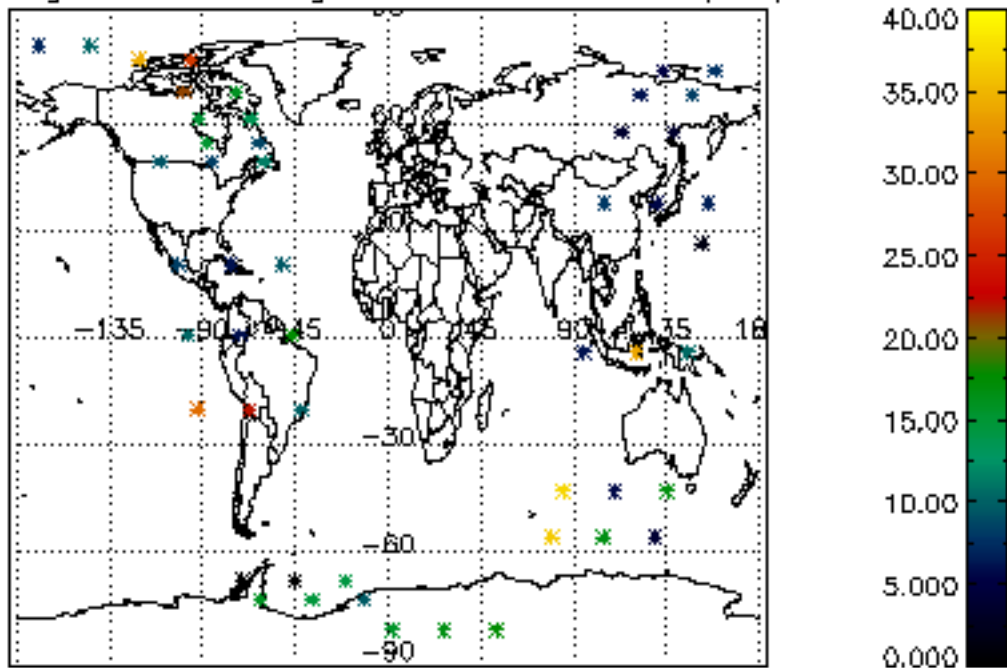

Percentage of star falling outside central band per profile