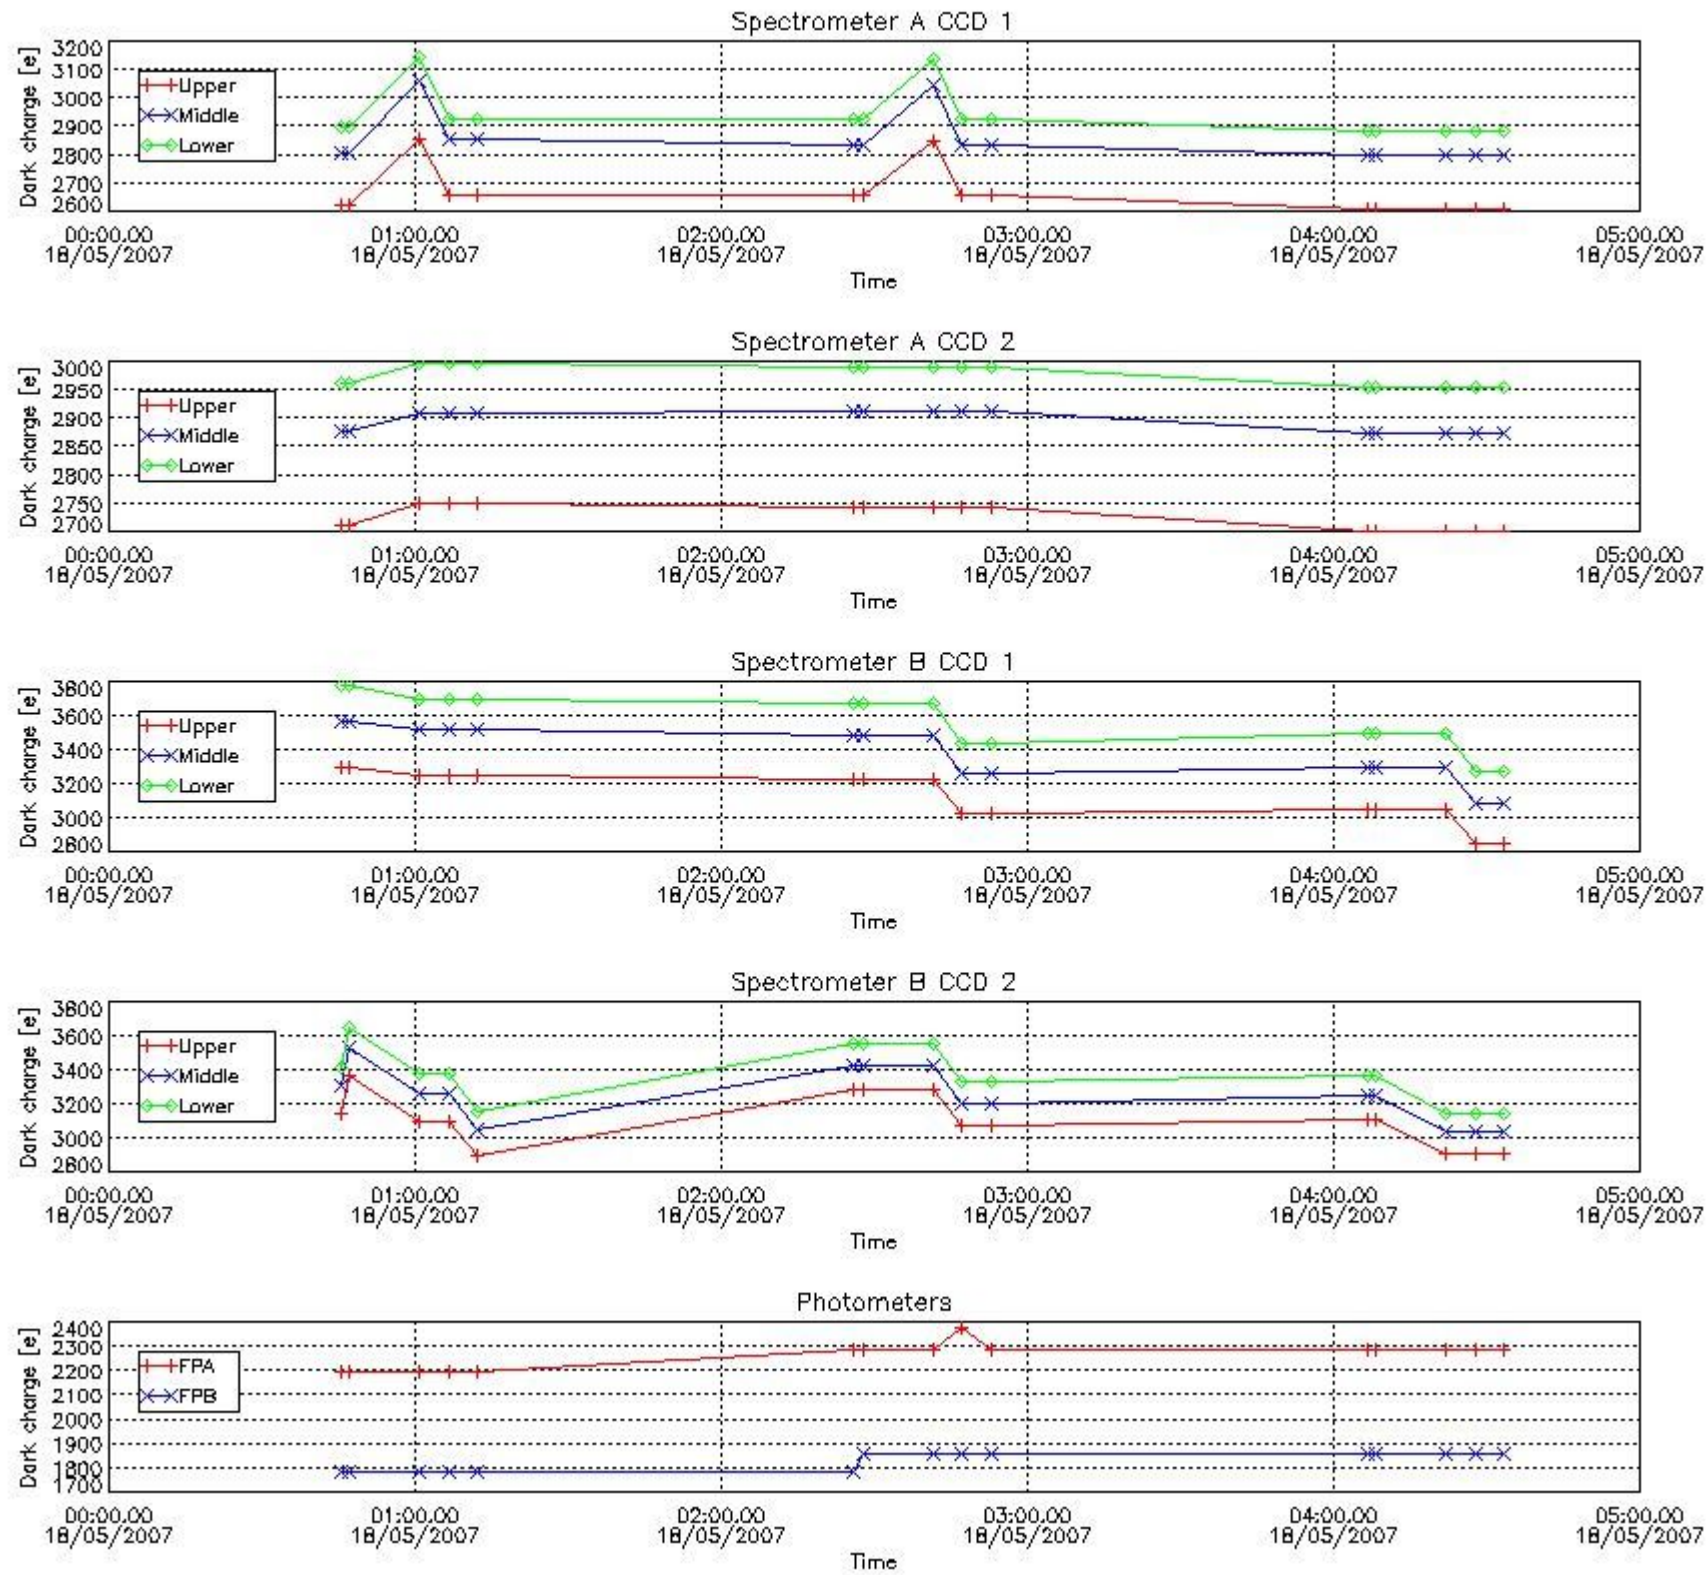

5. Demodulation flag and quality information monitoring

In this section it is presented the modulation information extracted from the pcd (product confidence data) at measurement level and information extracted from the Quality Summary dataset. Only products without errors (error flag in the MPH set to "0") are used.

5.1 Percentage of products during reporting period with: