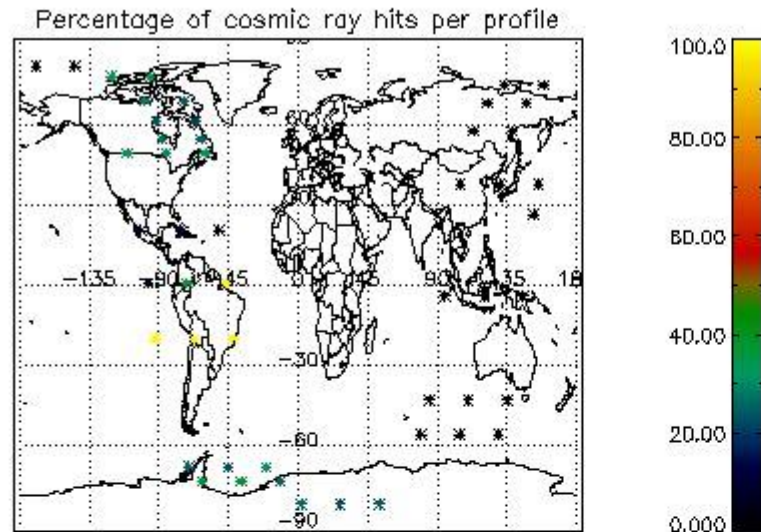

6. Statistics and plot of tangent altitude of the last measurement (DARK & BRIGHT products without errors)

6.1 Statistics on tangent altitude lost:

Statistics	DARK	BRIGHT	TWILIGHT
Mean:	16.952	18.001	NaN
St. deviation:	5.0088	6.4334	NaN
Maximum:	24.780	26.421	NaN
Minimum:	5.9458	3.2972	NaN
Number of data:	15.000	21.000	NaN

6.2 Plot for DARK limb products