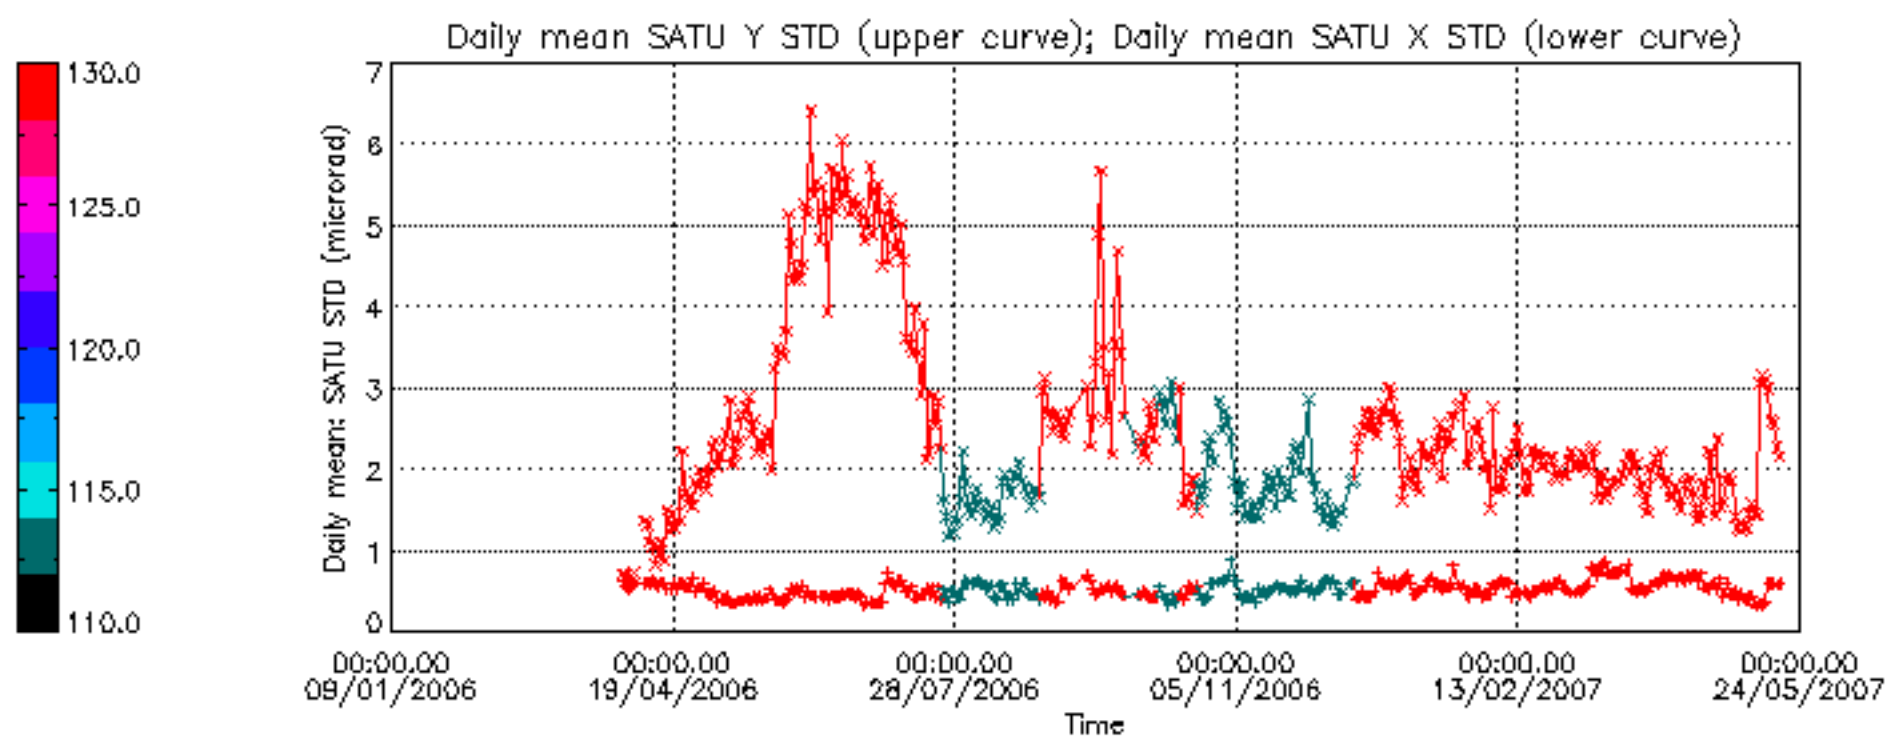

Tangent altitude at which the star is lost

Tangent altitude at which the star is lost

/nas3/ENVISAT/GOMOS/GOM\_NL\_\_0P/GOM\_NL\_\_0PNPDE20070501\_013443\_000038472057\_00403\_27010\_3611.N1

1; -370.3; 01-MAY-2007 01:34:43; Dark ; 59.5; 0; ; 0.00; 0;occ; 119; 0;27010  
 2; -150.6; 01-MAY-2007 01:38:22; Dark ; 42.5; 31; Alp Gru ; 1.73; 15200;occ; 85; 0;27010  
 3; 7.7; 01-MAY-2007 01:41:01; Dark ; 45.5; 148; Alp Tuc ; 2.88; 4100;occ; 91; 0;27011  
 4; 177.8; 01-MAY-2007 01:43:51; Dark ; 35.0; 45; Alp Pav ; 1.94; 26000;occ; 70; 0;27011  
 5; 575.4; 01-MAY-2007 01:50:28; Dark ; 42.0; 43; Alp TrA ; 1.91; 4250;occ; 84; 0;27011  
 6; 707.1; 01-MAY-2007 01:52:40; Dark ; 42.5; 134; Bet TrA ; 2.81; 6600;occ; 85; 0;27011  
 7; 831.2; 01-MAY-2007 01:54:44; Dark ; 43.5; 4; Alp1Cen ;-0.01; 5800;occ; 87; 0;27011  
 8; 1036.0; 01-MAY-2007 01:58:09; Dark ; 42.0; 78; Alp Lup ; 2.30; 28000;occ; 84; 0;27011  
 9; 1129.0; 01-MAY-2007 01:59:42; Dark ; 39.0; 81; Eta Cen ; 2.36; 28000;occ; 78; 0;27011  
 10; 1254.7; 01-MAY-2007 02:01:48; Dark ; 43.0; 54; 5The Cen ; 2.06; 4500;occ; 86; 0;27011  
 11; 1512.0; 01-MAY-2007 02:06:05; Dark ; 41.0; 169; 46Gam Hya ; 2.99; 4700;occ; 82; 0;27011  
 12; 1711.6; 01-MAY-2007 02:09:25; Bright; 39.0; 15; 67Alp Vir ; 0.98; 28000;occ; 78; 0;27011  
 13; 1895.7; 01-MAY-2007 02:12:29; Bright; 35.5; 121; 29Gam Vir ; 2.74; 7200;occ; 71; 0;27011  
 14; 2095.3; 01-MAY-2007 02:15:48; Bright; 35.5; 138; 47Eps Vir ; 2.83; 4700;occ; 71; 0;27011  
 15; 2559.8; 01-MAY-2007 02:23:33; Bright; 34.5; 152; 12Alp2CVn ; 2.89; 11000;occ; 69; 0;27011  
 16; 2832.2; 01-MAY-2007 02:28:05; Bright; 35.0; 87; 64Gam UMA ; 2.43; 11000;occ; 70; 0;27011  
 17; 2915.7; 01-MAY-2007 02:29:29; Bright; 35.0; 82; 48Bet UMA ; 2.37; 10600;occ; 70; 0;27011  
 18; 2994.8; 01-MAY-2007 02:30:48; Bright; 35.5; 36; 50Alp UMA ; 1.80; 6300;occ; 71; 0;27011  
 19; 3444.8; 01-MAY-2007 02:38:18; Bright; 32.0; 49; 1Alp UMi ; 1.99; 6300;occ; 64; 0;27011