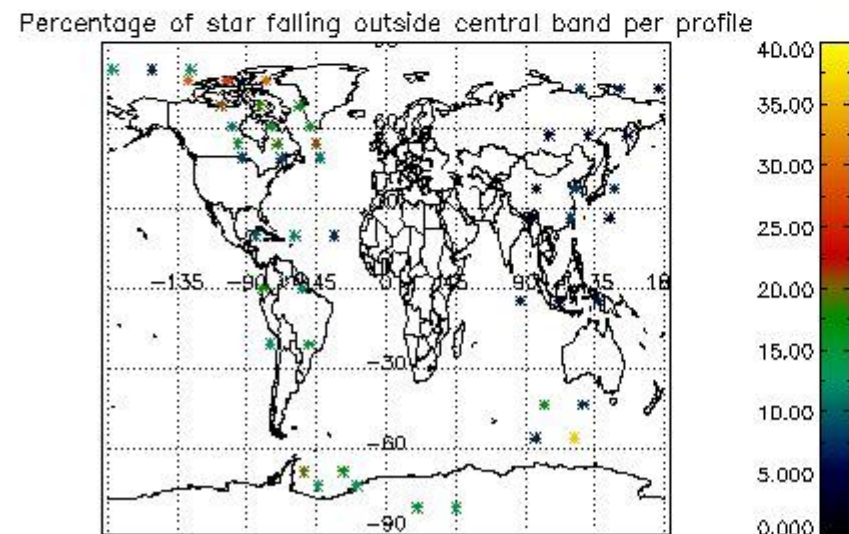

6. Statistics and plot of tangent altitude of the last measurement (DARK & BRIGHT products without errors)

6.1 Statistics on tangent altitude lost:

Statistics	DARK	BRIGHT	TWILIGHT
Mean:	16.041	19.739	14.556
St. deviation:	2.9139	4.5469	0.50114
Maximum:	20.231	24.983	14.911
Minimum:	11.940	3.6495	14.202
Number of data:	9.0000	24.000	2.0000

6.2 Plot for DARK limb products