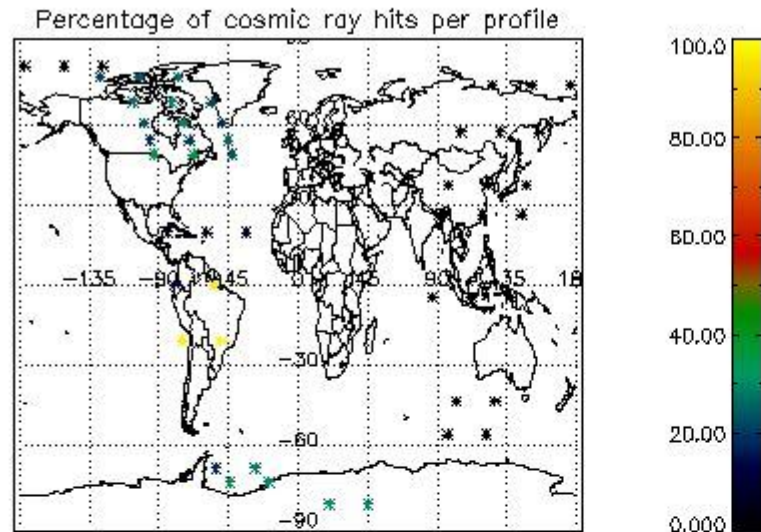

6. Statistics and plot of tangent altitude of the last measurement (DARK & BRIGHT products without errors)

6.1 Statistics on tangent altitude lost:

Statistics	DARK	BRIGHT	TWILIGHT
Mean:	16.041	19.739	14.556
St. deviation:	2.9139	4.5469	0.50114
Maximum:	20.231	24.983	14.911
Minimum:	11.940	3.6495	14.202
Number of data:	9.0000	24.000	2.0000

6.2 Plot for DARK limb products