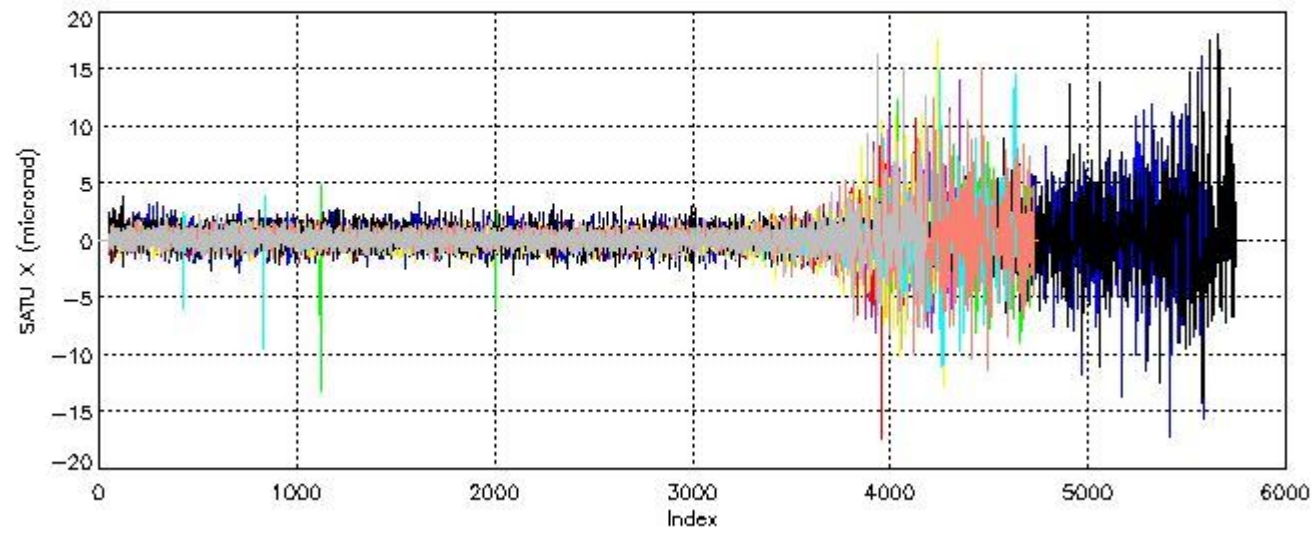

7.2 Statistics on SATU Noise Equivalent Angle (NEA) for DARK (D) and BRIGHT (B) products above 105 kms

The Star Acquisition and Tracking Unit (it is the CCD that tracks the star while it is occulted) Noise Equivalent Angle consists of the statistical angular variation of the SATU data above the atmosphere.

Statistics (in microradians) above 105 km are computed for every occultation, giving four values per occultation: one in the 'X' direction and one in the 'Y' direction for dark and bright limbs. A mean value per day in every direction and limb is calculated and monitored in order to assess instrument performance in terms of star pointing.

7.2.1 SATU NEA Statistics (table)

Statistics	SATU X (D)	SATU Y (D)	SATU X (B)	SATU Y (B)
Mean:	0.22682	-0.98639	0.23256	-0.82593
St. deviation:	0.60103	2.1477	0.89447	2.3950
Maximum:	3.8000	9.8000	5.7000	7.1000
Minimum:	-9.5000	-7.2000	-5.1000	-9.9000