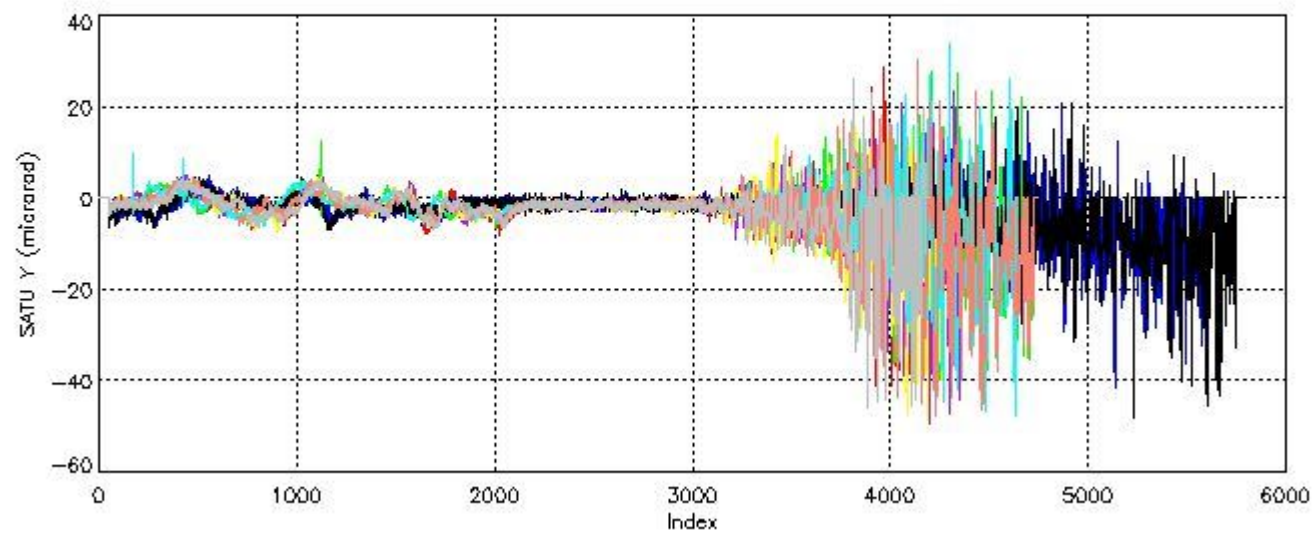

7.2 Statistics on SATU Noise Equivalent Angle (NEA) for DARK (D) and BRIGHT (B) products above 105 kms

The Star Acquisition and Tracking Unit (it is the CCD that tracks the star while it is occulted) Noise Equivalent Angle consists of the statistical angular variation of the SATU data above the atmosphere.

Statistics (in microradians) above 105 km are computed for every occultation, giving four values per occultation: one in the 'X' direction and one in the 'Y' direction for dark and bright limbs. A mean value per day in every direction and limb is calculated and monitored in order to assess instrument performance in terms of star pointing.

7.2.1 SATU NEA Statistics (table)

Statistics	SATU X (D)	SATU Y (D)	SATU X (B)	SATU Y (B)
Mean:	0.22682	-0.98639	0.23256	-0.82593
St. deviation:	0.60103	2.1477	0.89447	2.3950
Maximum:	3.8000	9.8000	5.7000	7.1000
Minimum:	-9.5000	-7.2000	-5.1000	-9.9000