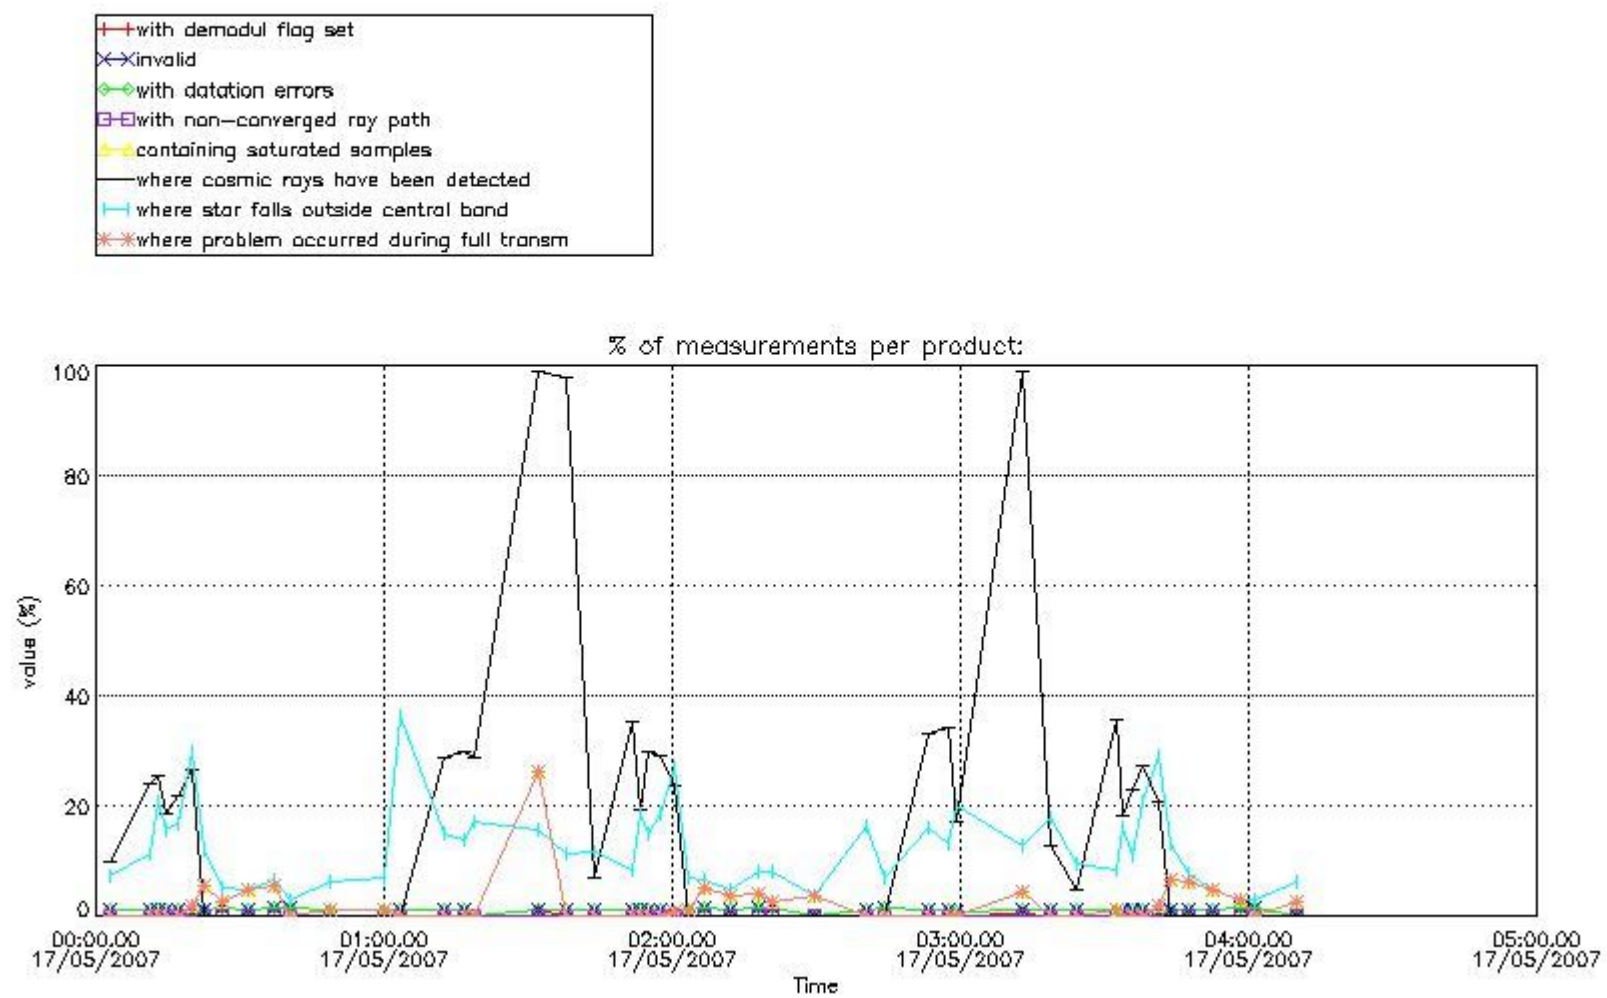

At least one measurement with demodulation flag set:	16.0000 %
Reference spectrum computed from DB:	0.00000 %
Reference spectrum with small number of measurements:	0.00000 %
SATU data not used:	0.00000 %

5.2 Plot quality information per product (time dependant)

5.3 Plot quality information per product (world map)