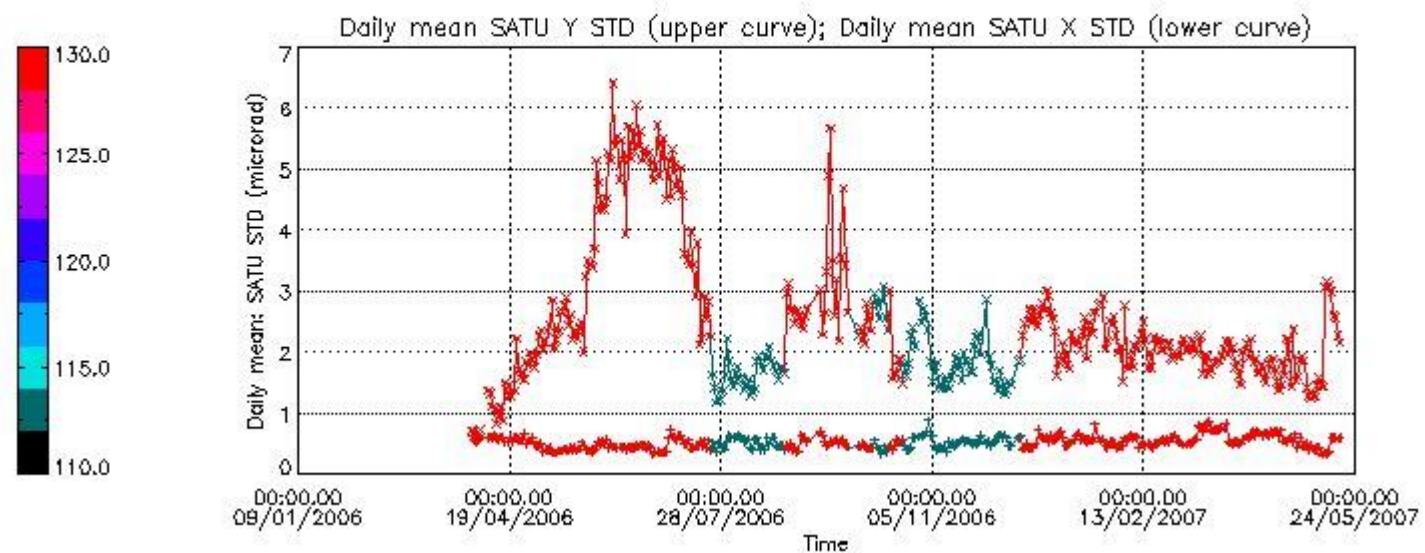

Number of data:	9650.0	9650.0	22050.	22050.

7.2.2 Trend of daily SATU NEA St. deviation since 1st April 2006 (dark limb)

The long term trend of the SATU 'X' and 'Y' standard deviations should be constant during the whole mission.

The colorbar represents the start tangent altitude (km) of the occultations.

Upper curve: STD of SATU Y axis

Lower curve: STD of SATU X axis

8. Auxiliary Data Files used for the production reported in section 2.4

The number reported in the third column indicates since which file (see list in section 2.4) the corresponding auxiliary file has been used. The fourth column is the date of those product files.

Type	Auxiliary Filename	Used since product	Used since product date
INST_PHYS_CHARACTERISTICS	GOM_INS_AXNIEC20050627_150713_20030716_120000_20100101_000000	1	17-MAY-2007 00:02:58
CALIBRATION_DATABASE	GOM_CAL_AXVIEC20070503_074756_20070502_000000_20100101_000000	1	17-MAY-2007 00:02:58
LEVEL-1B_PROC_CONFIG	GOM_PR1_AXNIEC20050627_151042_20020301_000000_20100101_000000	1	17-MAY-2007 00:02:58
STAR_CATALOGUE	GOM_CAT_AXVIEC20020121_161009_20020101_000000_20200101_000000	1	17-MAY-2007 00:02:58
STELLAR_SPECTRA_DATABANK	GOM_STS_AXNIEC20040308_103538_20020101_160000_20100101_000000	1	17-MAY-2007 00:02:58
ECMWF_FILE	AUX_ECF_AXNECM20070516_062109_20070516_210000_20070517_090000	1	17-MAY-2007 00:02:58
OPTIONAL_ECMWF_FILE	MISSING	1	17-MAY-2007 00:02:58
ORBIT_DATA_FILE	DOR_NAV_OPNPDE20070516_220047_000057382058_00129_27237_3496.N1	1	17-MAY-2007 00:02:58
ORBIT_DATA_FILE	DOR_NAV_OPNPDE20070516_234144_000057382058_00130_27238_3497.N1	18	17-MAY-2007 01:32:12
ORBIT_DATA_FILE	DOR_NAV_OPNPDE20070517_012241_000041442058_00131_27239_3498.N1	32	17-MAY-2007 02:40:26