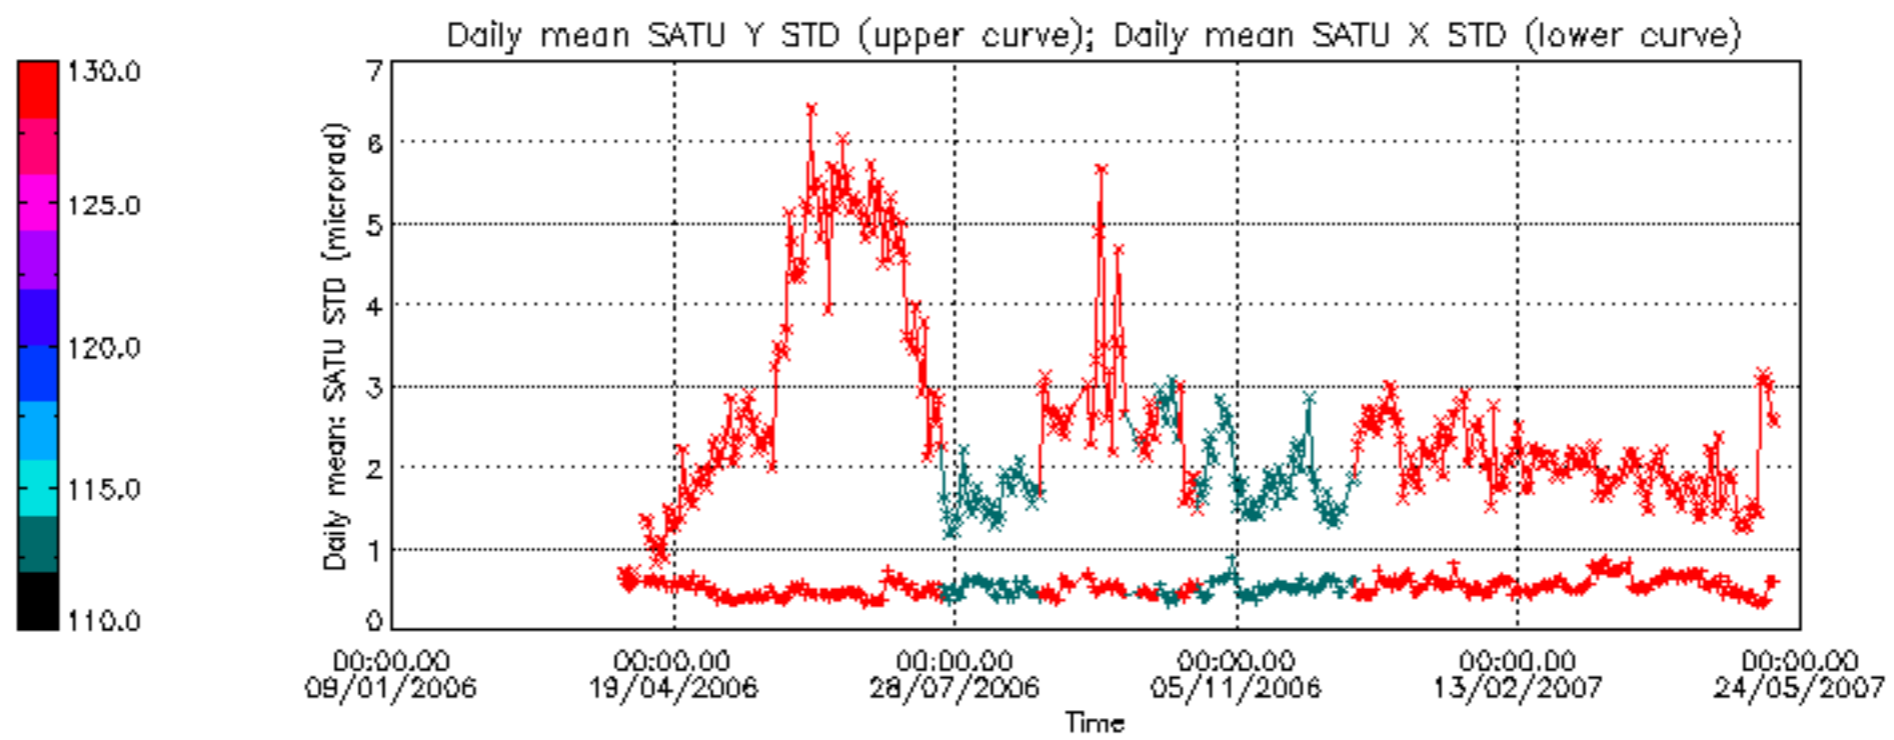

Tangent altitude at which the star is lost

Tangent altitude at which the star is lost

/nas3/ENVISAT/GOMOS/GOM_NL__0P/GOM_NL__0PNPDE20070501_013443_000038472057_00403_27010_3611.N1

1; -370.3; 01-MAY-2007 01:34:43; Dark ; 59.5; 0; ; 0.00; 0;occ; 119; 0;27010
 2; -150.6; 01-MAY-2007 01:38:22; Dark ; 42.5; 31; Alp Gru ; 1.73; 15200;occ; 85; 0;27010
 3; 7.7; 01-MAY-2007 01:41:01; Dark ; 45.5; 148; Alp Tuc ; 2.88; 4100;occ; 91; 0;27011
 4; 177.8; 01-MAY-2007 01:43:51; Dark ; 35.0; 45; Alp Pav ; 1.94; 26000;occ; 70; 0;27011
 5; 575.4; 01-MAY-2007 01:50:28; Dark ; 42.0; 43; Alp TrA ; 1.91; 4250;occ; 84; 0;27011
 6; 707.1; 01-MAY-2007 01:52:40; Dark ; 42.5; 134; Bet TrA ; 2.81; 6600;occ; 85; 0;27011
 7; 831.2; 01-MAY-2007 01:54:44; Dark ; 43.5; 4; Alp1Cen ;-0.01; 5800;occ; 87; 0;27011
 8; 1036.0; 01-MAY-2007 01:58:09; Dark ; 42.0; 78; Alp Lup ; 2.30; 28000;occ; 84; 0;27011
 9; 1129.0; 01-MAY-2007 01:59:42; Dark ; 39.0; 81; Eta Cen ; 2.36; 28000;occ; 78; 0;27011
 10; 1254.7; 01-MAY-2007 02:01:48; Dark ; 43.0; 54; 5The Cen ; 2.06; 4500;occ; 86; 0;27011
 11; 1512.0; 01-MAY-2007 02:06:05; Dark ; 41.0; 169; 46Gam Hya ; 2.99; 4700;occ; 82; 0;27011
 12; 1711.6; 01-MAY-2007 02:09:25; Bright; 39.0; 15; 67Alp Vir ; 0.98; 28000;occ; 78; 0;27011
 13; 1895.7; 01-MAY-2007 02:12:29; Bright; 35.5; 121; 29Gam Vir ; 2.74; 7200;occ; 71; 0;27011
 14; 2095.3; 01-MAY-2007 02:15:48; Bright; 35.5; 138; 47Eps Vir ; 2.83; 4700;occ; 71; 0;27011
 15; 2559.8; 01-MAY-2007 02:23:33; Bright; 34.5; 152; 12Alp2CVn ; 2.89; 11000;occ; 69; 0;27011
 16; 2832.2; 01-MAY-2007 02:28:05; Bright; 35.0; 87; 64Gam UMA ; 2.43; 11000;occ; 70; 0;27011
 17; 2915.7; 01-MAY-2007 02:29:29; Bright; 35.0; 82; 48Bet UMA ; 2.37; 10600;occ; 70; 0;27011
 18; 2994.8; 01-MAY-2007 02:30:48; Bright; 35.5; 36; 50Alp UMA ; 1.80; 6300;occ; 71; 0;27011
 19; 3444.8; 01-MAY-2007 02:38:18; Bright; 32.0; 49; 1Alp UMi ; 1.99; 6300;occ; 64; 0;27011