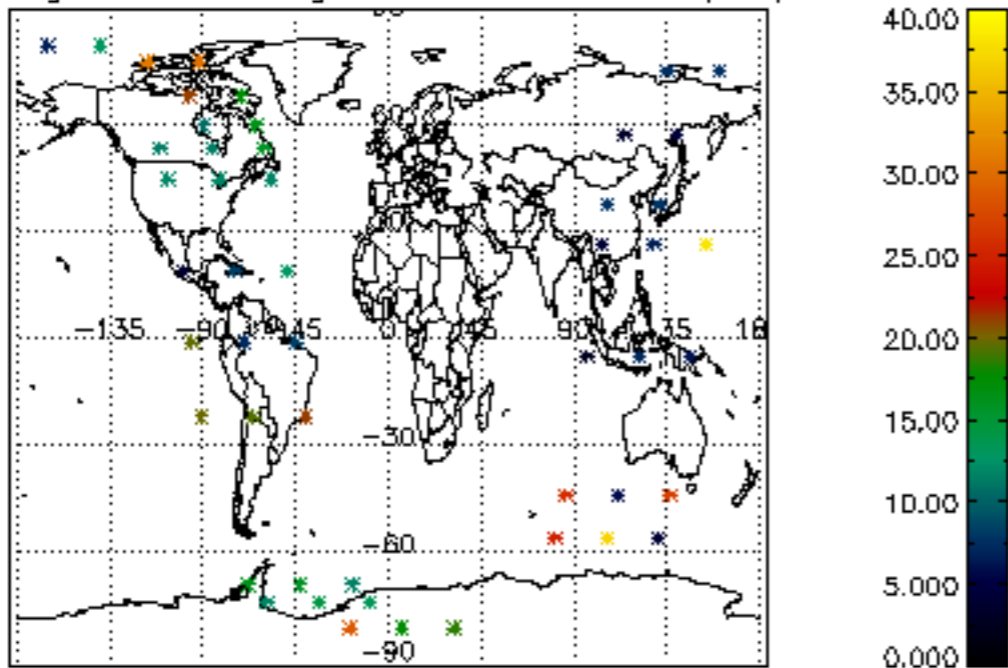

Percentage of star falling outside central band per profile