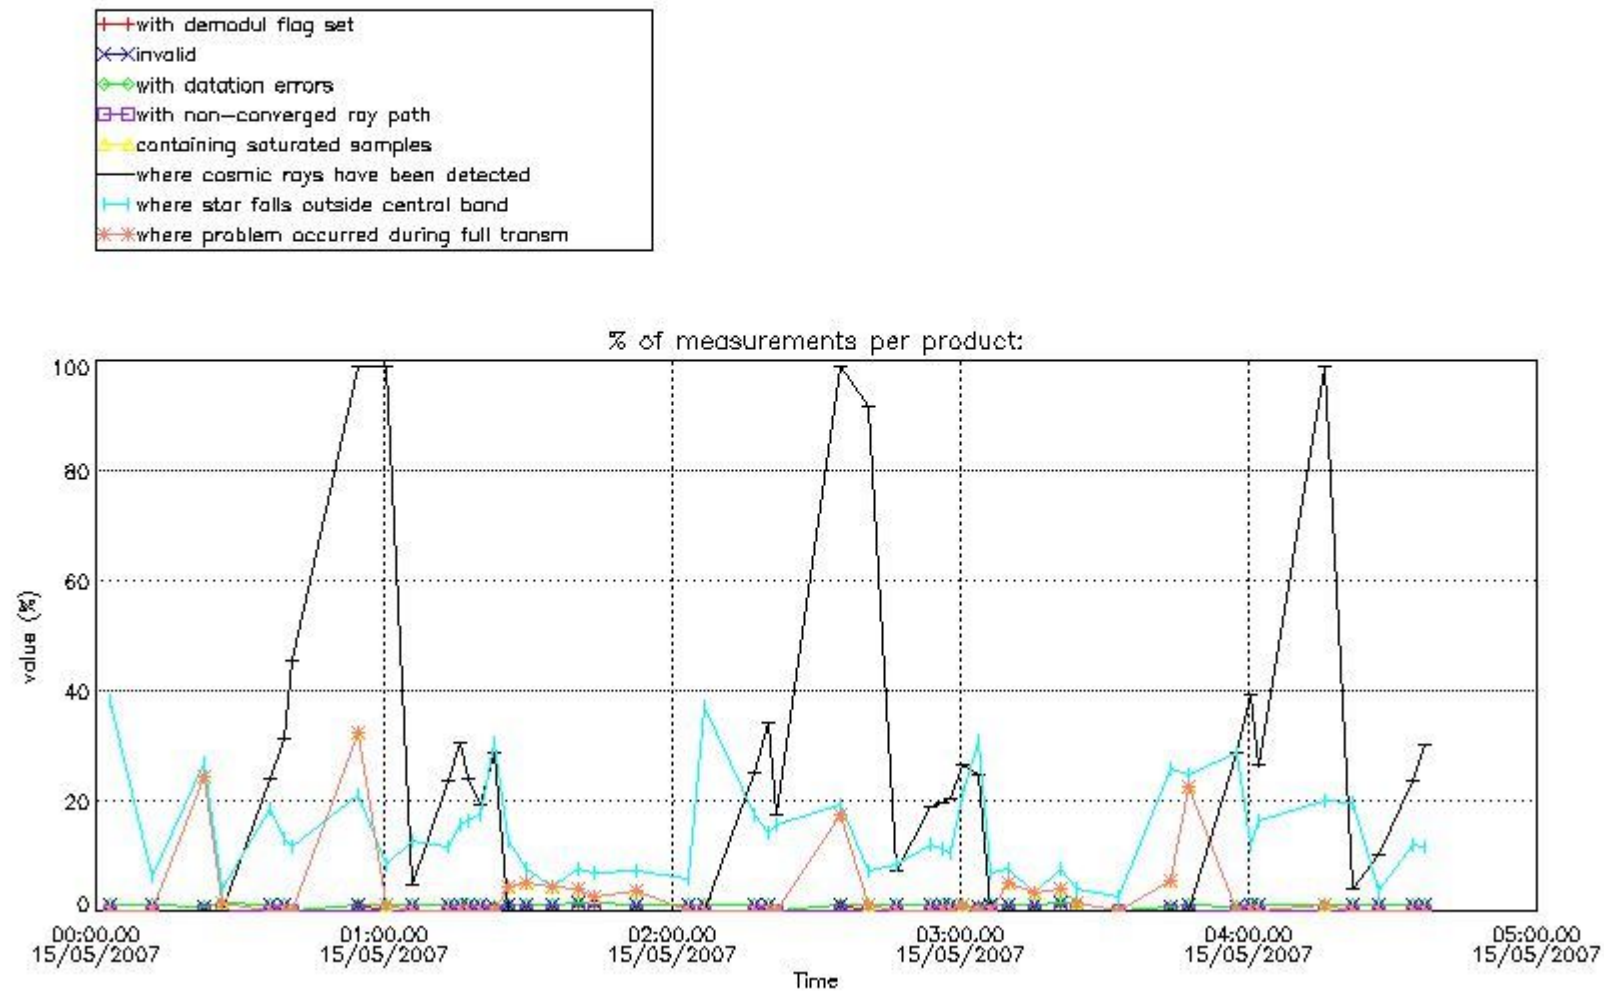

At least one measurement with demodulation flag set:	26.0000 %
Reference spectrum computed from DB:	0.00000 %
Reference spectrum with small number of measurements:	0.00000 %
SATU data not used:	0.00000 %

5.2 Plot quality information per product (time dependant)

5.3 Plot quality information per product (world map)