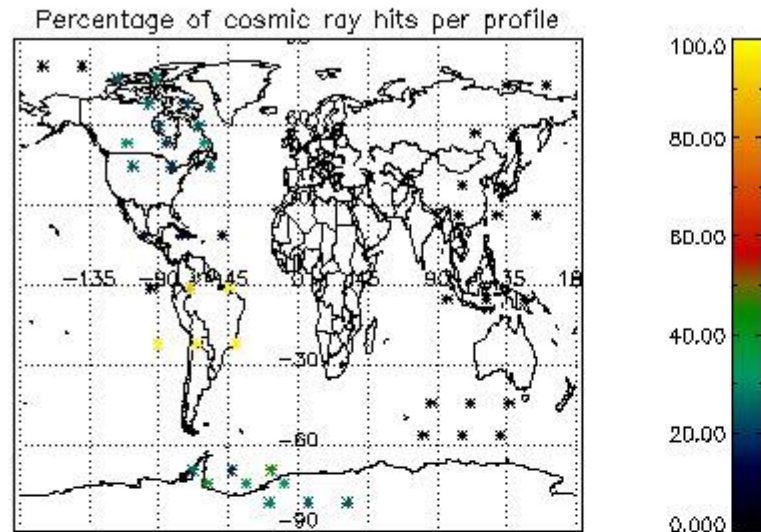

6. Statistics and plot of tangent altitude of the last measurement (DARK & BRIGHT products without errors)

6.1 Statistics on tangent altitude lost:

Statistics	DARK	BRIGHT	TWILIGHT
Mean:	15.694	17.839	14.973
St. deviation:	3.7427	6.7594	0.56264
Maximum:	22.241	26.425	15.389
Minimum:	11.636	3.5370	14.333
Number of data:	12.000	20.000	3.0000

6.2 Plot for DARK limb products