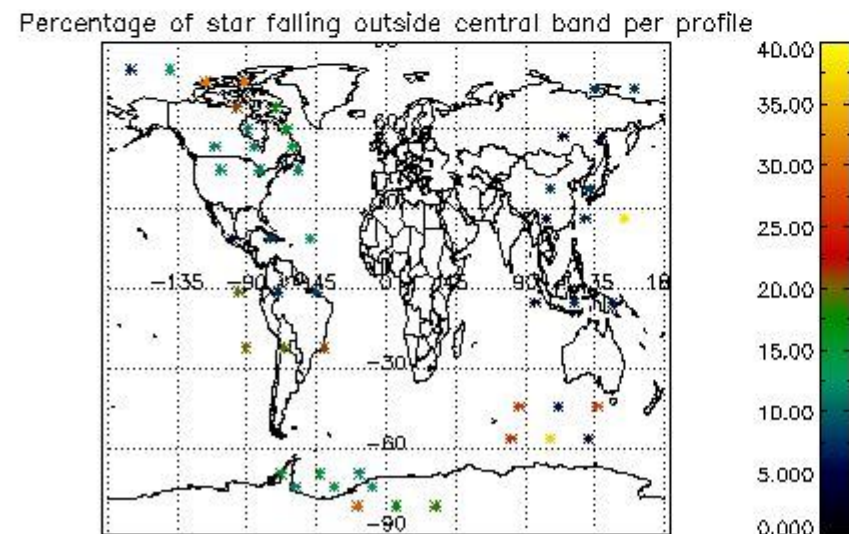

6. Statistics and plot of tangent altitude of the last measurement (DARK & BRIGHT products without errors)

6.1 Statistics on tangent altitude lost:

Statistics	DARK	BRIGHT	TWILIGHT
Mean:	15.694	17.839	14.973
St. deviation:	3.7427	6.7594	0.56264
Maximum:	22.241	26.425	15.389
Minimum:	11.636	3.5370	14.333
Number of data:	12.000	20.000	3.0000

6.2 Plot for DARK limb products