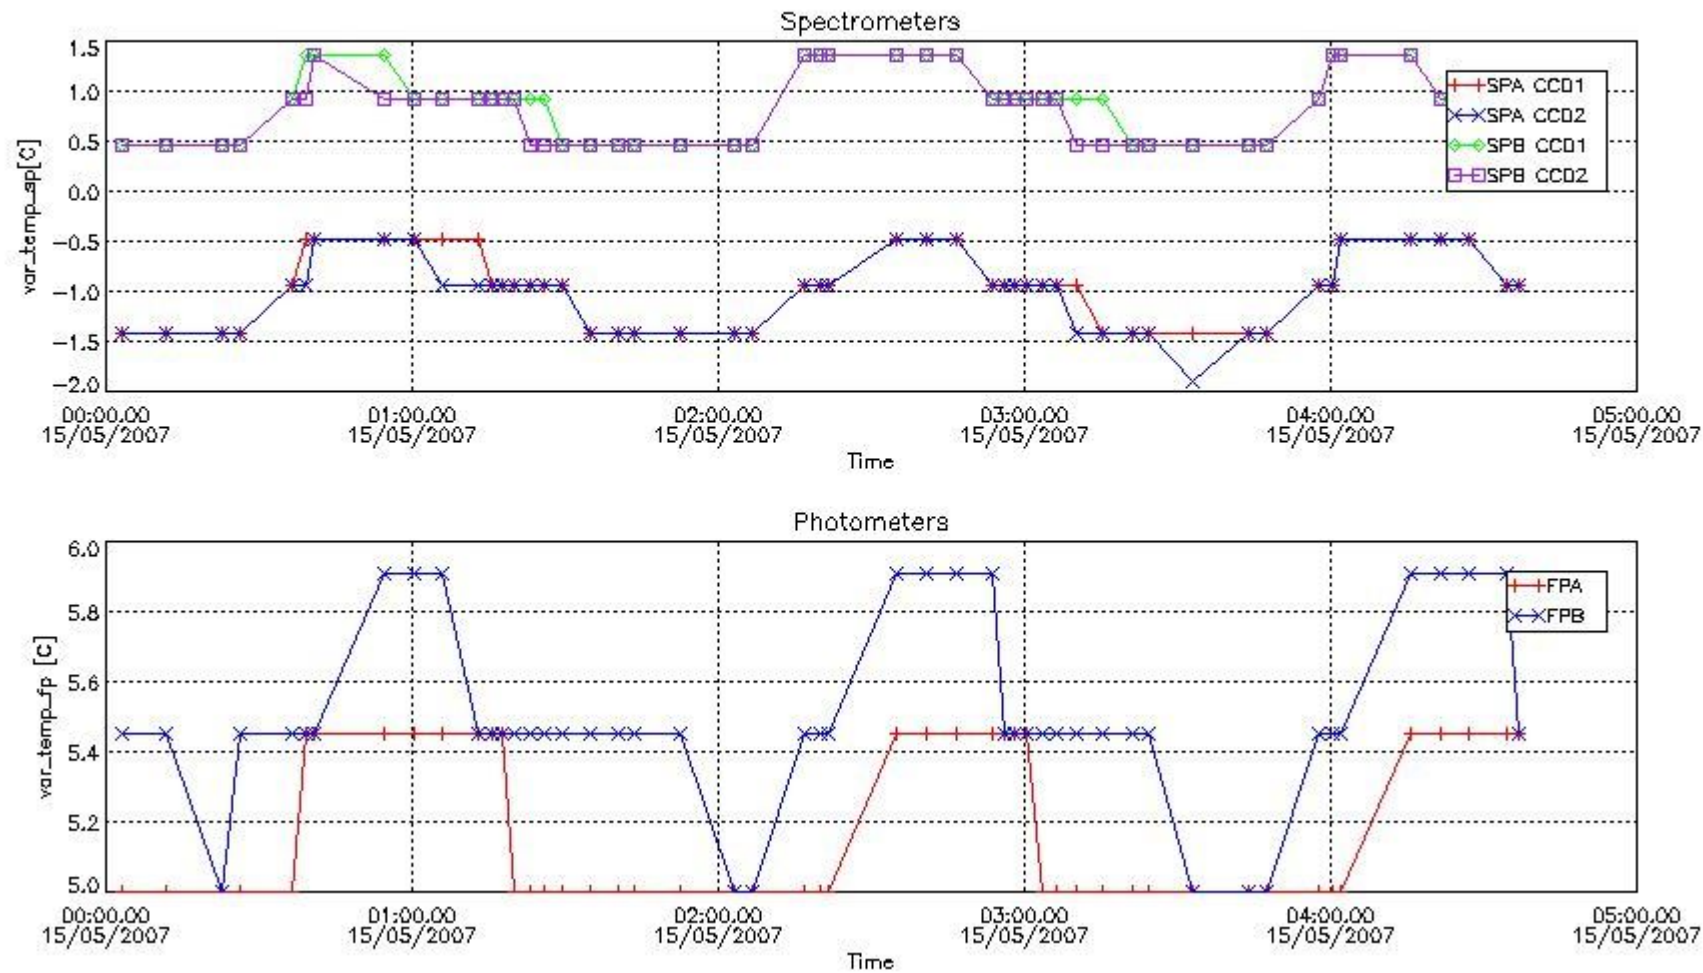

49	GOM_TRA_1PNPDE20070515_043421_000000422058_00105_27213_6489.N1	15-MAY-2007 04:34:21	Straylight	42.000	141	Bet Ara	2.8400	4600.0	84	27213	No
50	GOM_TRA_1PNPDE20070515_043652_000000482058_00105_27213_6490.N1	15-MAY-2007 04:36:52	Straylight	48.000	40	The Sco	1.8590	7100.0	96	27213	No

3. Plot of GOMOS spectrometers and photometers temperatures from level 1b data

4. Overview of dark signal processing per product

The Dark Charge (DC) is a temperature-dependant signal added to the useful measurements and it is therefore subtracted from them during the processing. There are two phenomena that produce a continuous increase of the DC: the "hot pixels" (a pixel is "hot" when its DC exceeds by a significant amount its value measured on ground at the same temperature) and the "Random Telegraphic Signal" (abrupt change positive or negative of the CCD pixel signal, random in time, affecting only the DC part of the signal and not the photon generated signal).

In this section a list of products that did not use the Dark Sky Area (DSA) observation for the DC computation is given. It is also provided the mean DC plot per product for dark limb products with no error flag set.

4.1 All products used the DSA observation for the DC computation

4.2 Plot of mean dark charges per product: only products in DARK limb conditions without errors are used