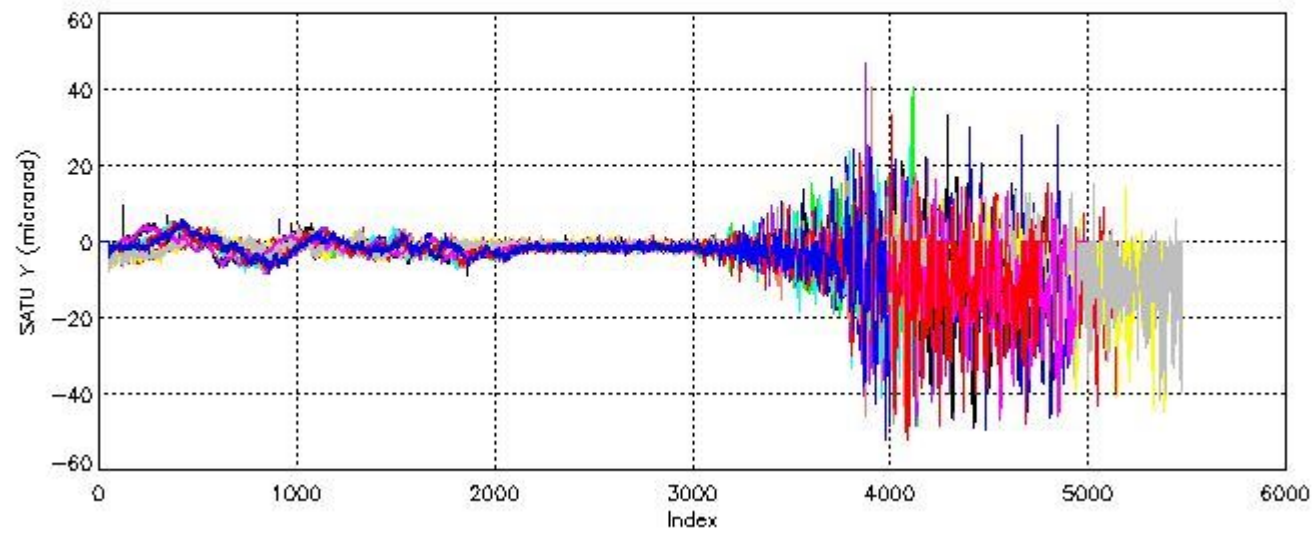

7.2 Statistics on SATU Noise Equivalent Angle (NEA) for DARK (D) and BRIGHT (B) products above 105 kms

The Star Acquisition and Tracking Unit (it is the CCD that tracks the star while it is occulted) Noise Equivalent Angle consists of the statistical angular variation of the SATU data above the atmosphere.

Statistics (in microradians) above 105 km are computed for every occultation, giving four values per occultation: one in the 'X' direction and one in the 'Y' direction for dark and bright limbs. A mean value per day in every direction and limb is calculated and monitored in order to assess instrument performance in terms of star pointing.

7.2.1 SATU NEA Statistics (table)

Statistics	SATU X (D)	SATU Y (D)	SATU X (B)	SATU Y (B)
Mean:	0.19554	-1.1129	0.25179	-1.1067
St. deviation:	0.59528	2.5707	0.90986	2.8273
Maximum:	6.1000	9.3000	5.6000	9.3000
Minimum:	-2.4000	-8.6000	-4.9000	-9.6000