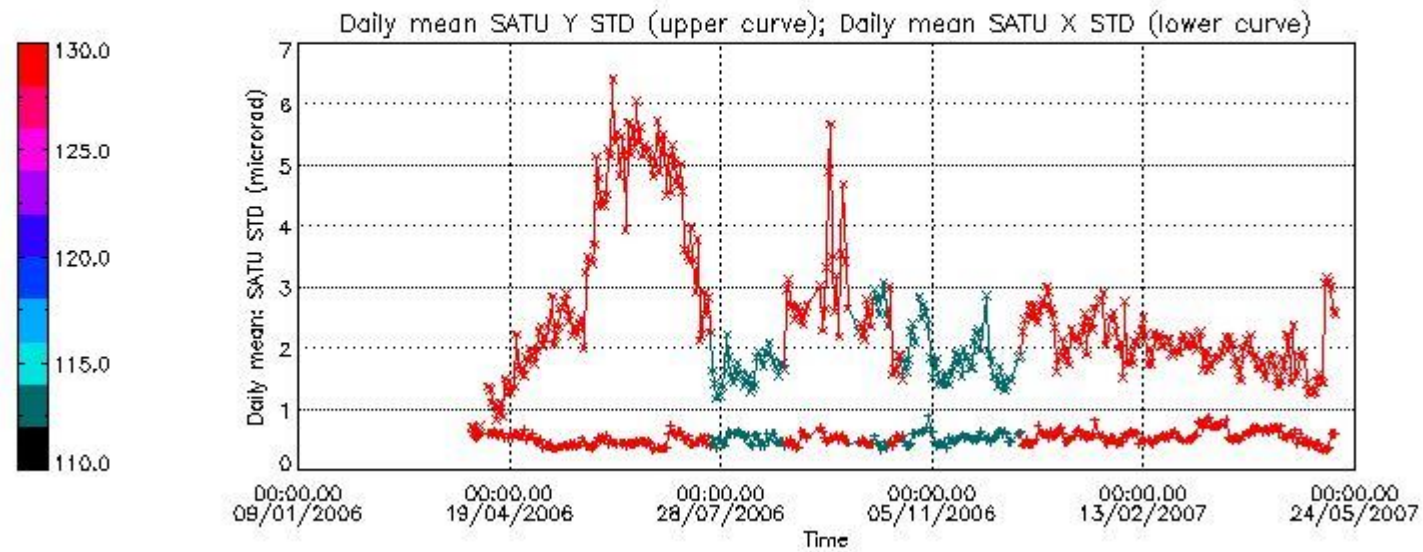

Number of data:	12600.	12600.	18800.	18800.

7.2.2 Trend of daily SATU NEA St. deviation since 1st April 2006 (dark limb)

The long term trend of the SATU 'X' and 'Y' standard deviations should be constant during the whole mission.

The colorbar represents the start tangent altitude (km) of the occultations.

Upper curve: STD of SATU Y axis
Lower curve: STD of SATU X axis

8. Auxiliary Data Files used for the production reported in section 2.4

The number reported in the third column indicates since which file (see list in section 2.4) the corresponding auxiliary file has been used. The fourth column is the date of those product files.

Type	Auxiliary Filename	Used since product	Used since product date
INST_PHYS_CHARACTERISTICS	GOM_INS_AXNIEC20050627_150713_20030716_120000_20100101_000000	1	15-MAY-2007 00:02:58
CALIBRATION_DATABASE	GOM_CAL_AXVIEC20070503_074756_20070502_000000_20100101_000000	1	15-MAY-2007 00:02:58
LEVEL-1B_PROC_CONFIG	GOM_PR1_AXNIEC20050627_151042_20020301_000000_20100101_000000	1	15-MAY-2007 00:02:58
STAR_CATALOGUE	GOM_CAT_AXVIEC20020121_161009_20020101_000000_20200101_000000	1	15-MAY-2007 00:02:58
STELLAR_SPECTRA_DATABANK	GOM_STS_AXNIEC20040308_103538_20020101_160000_20100101_000000	1	15-MAY-2007 00:02:58
ECMWF_FILE	AUX_ECF_AXNECM20070514_124042_20070514_210000_20070515_090000	1	15-MAY-2007 00:02:58
ECMWF_FILE	AUX_ECF_AXNECM20070514_181042_20070515_030000_20070515_150000	41	15-MAY-2007 03:43:52
OPTIONAL_ECMWF_FILE	MISSING	1	15-MAY-2007 00:02:58
ORBIT_DATA_FILE	DOR_NAV_OPNPDE20070514_212352_000057382058_00100_27208_3482.N1	1	15-MAY-2007 00:02:58
ORBIT_DATA_FILE	DOR_NAV_OPNPDE20070514_230449_000057382058_00101_27209_3483.N1	8	15-MAY-2007 00:54:28
ORBIT_DATA_FILE	DOR_NAV_OPNPDE20070515_004546_000054192058_00102_27210_3484.N1	27	15-MAY-2007 02:35:04
ORBIT_DATA_FILE	DOR_NAV_OPNPDE20070515_022124_000041442058_00103_27211_3485.N1	41	15-MAY-2007 03:43:52