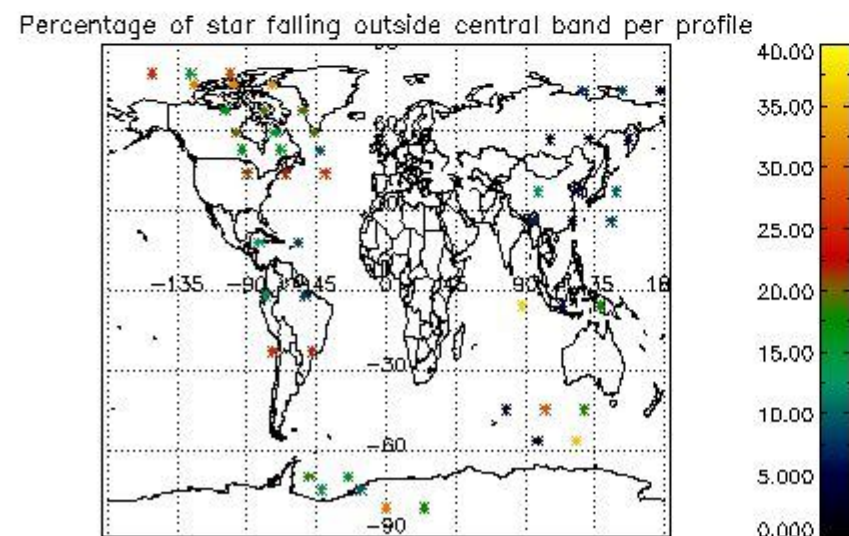

6. Statistics and plot of tangent altitude of the last measurement (DARK & BRIGHT products without errors)

6.1 Statistics on tangent altitude lost:

Statistics	DARK	BRIGHT	TWILIGHT
Mean:	14.915	17.479	15.142
St. deviation:	4.0071	6.8002	2.1787
Maximum:	19.581	25.406	16.682
Minimum:	9.1823	3.0175	13.601
Number of data:	8.0000	23.000	2.0000

6.2 Plot for DARK limb products