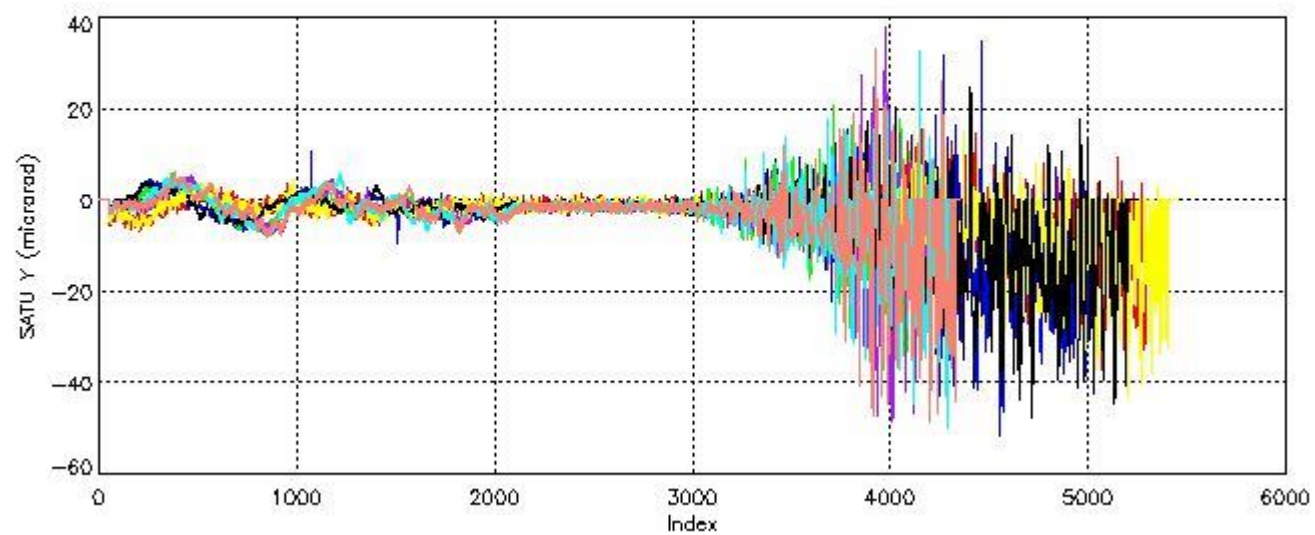

7.2 Statistics on SATU Noise Equivalent Angle (NEA) for DARK (D) and BRIGHT (B) products above 105 kms

The Star Acquisition and Tracking Unit (it is the CCD that tracks the star while it is occulted) Noise Equivalent Angle consists of the statistical angular variation of the SATU data above the atmosphere. Statistics (in microradians) above 105 km are computed for every occultation, giving four values per occultation: one in the 'X' direction and one in the 'Y' direction for dark and bright limbs. A mean value per day in every direction and limb is calculated and monitored in order to assess instrument performance in terms of star pointing.

7.2.1 SATU NEA Statistics (table)

Statistics	SATU X (D)	SATU Y (D)	SATU X (B)	SATU Y (B)
Mean:	0.24492	-1.0573	0.25136	-1.0487
St. deviation:	0.58598	2.6017	0.84346	2.8426
Maximum:	4.4000	6.3000	5.7000	9.1000
Minimum:	-2.6000	-8.2000	-4.7000	-10.600