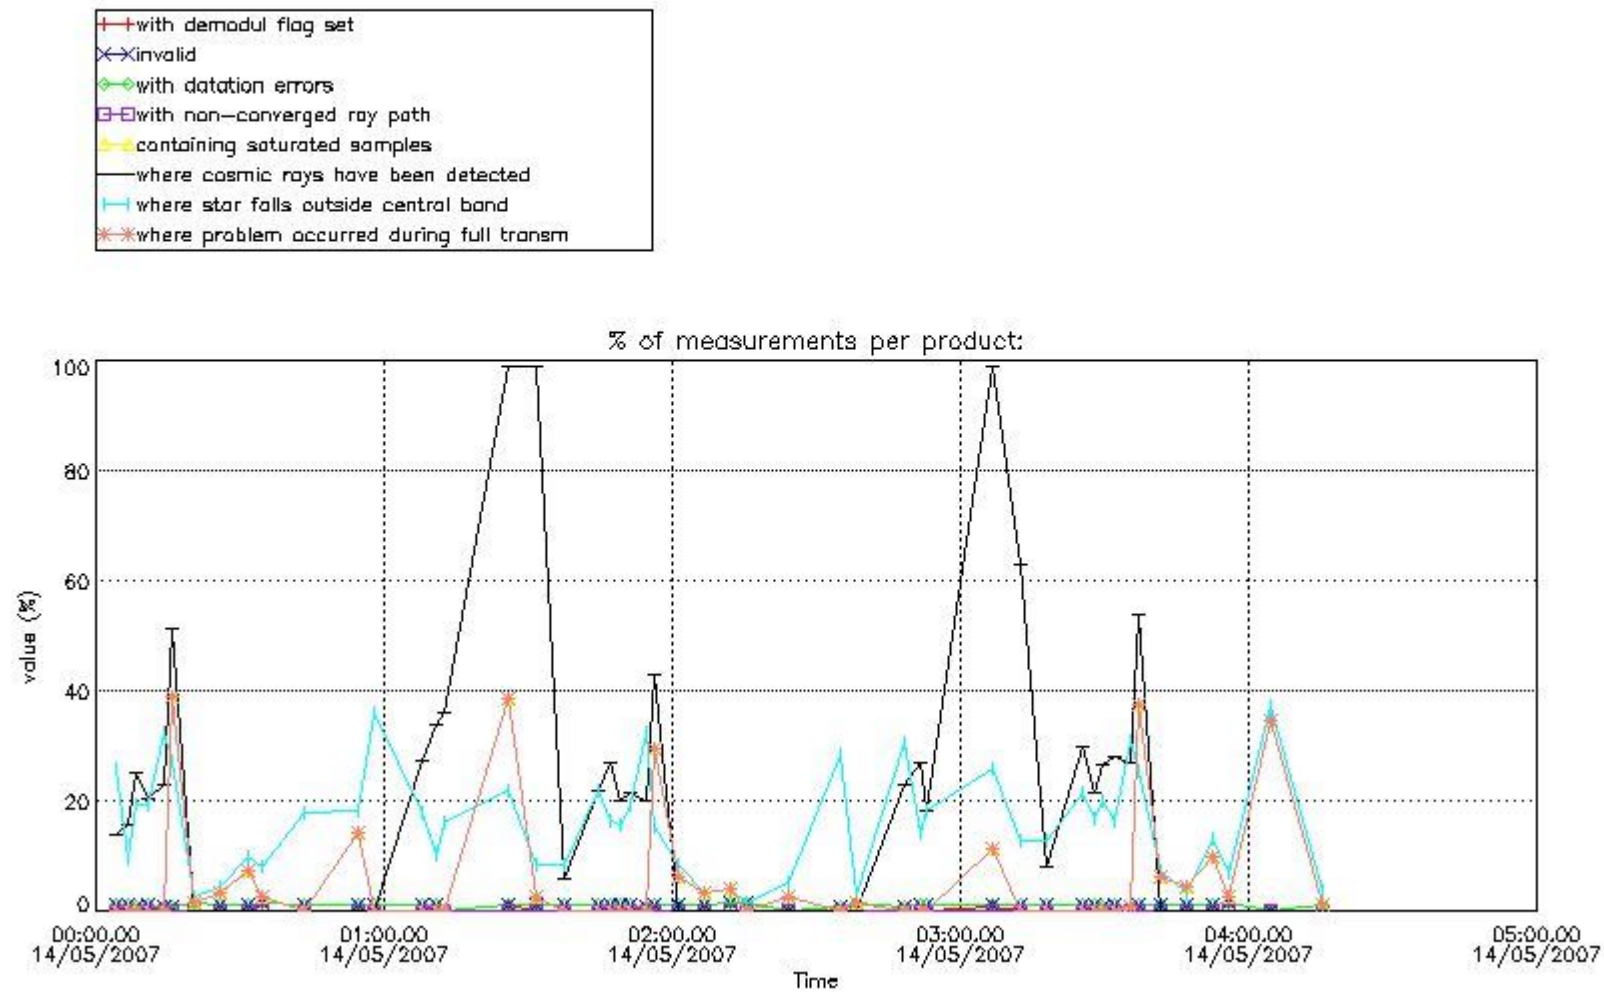

At least one measurement with demodulation flag set:	20.0000 %
Reference spectrum computed from DB:	0.00000 %
Reference spectrum with small number of measurements:	0.00000 %
SATU data not used:	0.00000 %

5.2 Plot quality information per product (time dependant)

5.3 Plot quality information per product (world map)