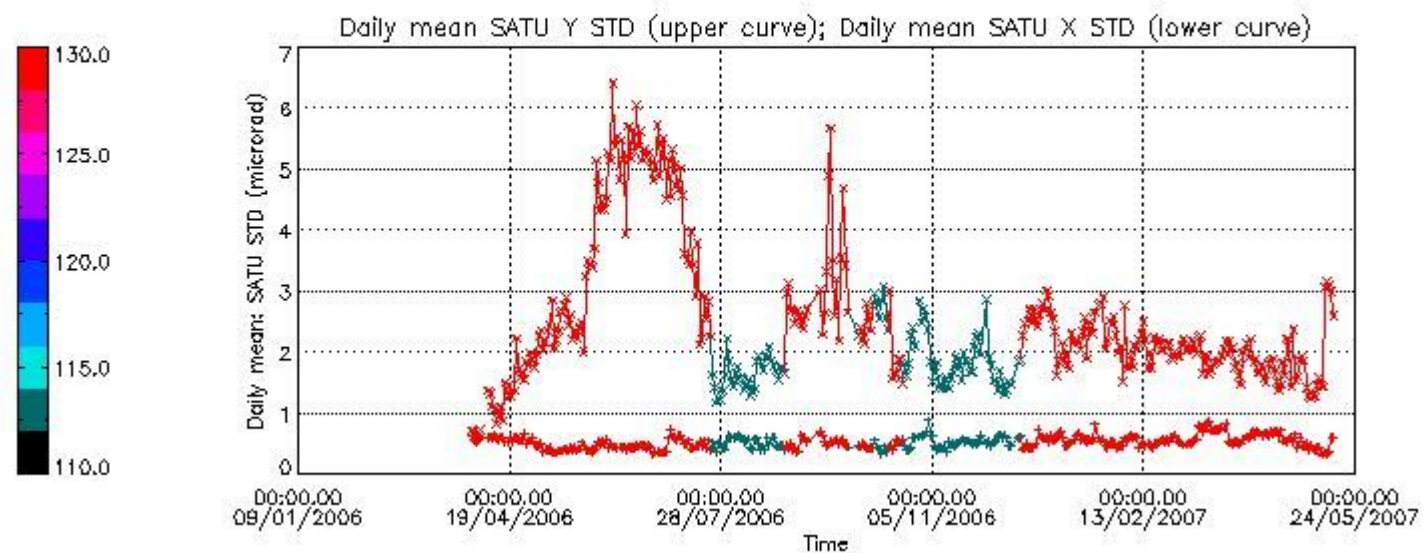

Number of data:	8300.0	8300.0	21800.	21800.

7.2.2 Trend of daily SATU NEA St. deviation since 1st April 2006 (dark limb)

The long term trend of the SATU 'X' and 'Y' standard deviations should be constant during the whole mission.

The colorbar represents the start tangent altitude (km) of the occultations.

Upper curve: STD of SATU Y axis

Lower curve: STD of SATU X axis

8. Auxiliary Data Files used for the production reported in section 2.4

The number reported in the third column indicates since which file (see list in section 2.4) the corresponding auxiliary file has been used. The fourth column is the date of those product files.

Type	Auxiliary Filename	Used since product	Used since product date
INST_PHYS_CHARACTERISTICS	GOM_INS_AXNIEC20050627_150713_20030716_120000_20100101_000000	1	14-MAY-2007 00:04:01
CALIBRATION_DATABASE	GOM_CAL_AXVIEC20070503_074756_20070502_000000_20100101_000000	1	14-MAY-2007 00:04:01
LEVEL-1B_PROC_CONFIG	GOM_PR1_AXNIEC20050627_151042_20020301_000000_20100101_000000	1	14-MAY-2007 00:04:01
STAR_CATALOGUE	GOM_CAT_AXVIEC20020121_161009_20020101_000000_20200101_000000	1	14-MAY-2007 00:04:01
STELLAR_SPECTRA_DATABANK	GOM_STS_AXNIEC20040308_103538_20020101_160000_20100101_000000	1	14-MAY-2007 00:04:01
ECMWF_FILE	AUX_ECF_AXNECM20070514_114117_20070513_210000_20070514_090000	1	14-MAY-2007 00:04:01
ECMWF_FILE	AUX_ECF_AXNECM20070514_114113_20070514_030000_20070514_150000	50	14-MAY-2007 04:15:35
OPTIONAL_ECMWF_FILE	MISSING	1	14-MAY-2007 00:04:01
ORBIT_DATA_FILE	DOR_NAV_OPNPDE20070513_233650_000057382058_00087_27195_3477.N1	1	14-MAY-2007 00:04:01
ORBIT_DATA_FILE	DOR_NAV_OPNPDE20070514_023210_000057382058_00089_27197_3479.N1	31	14-MAY-2007 02:34:59
ORBIT_DATA_FILE	DOR_NAV_OPNPDE20070514_041307_000057382058_00090_27198_3480.N1	50	14-MAY-2007 04:15:35