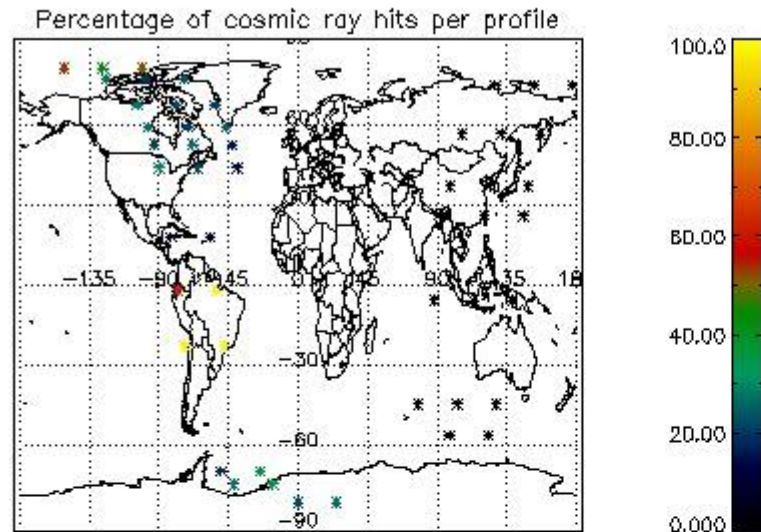

6. Statistics and plot of tangent altitude of the last measurement (DARK & BRIGHT products without errors)

6.1 Statistics on tangent altitude lost:

Statistics	DARK	BRIGHT	TWILIGHT
Mean:	14.915	17.479	15.142
St. deviation:	4.0071	6.8002	2.1787
Maximum:	19.581	25.406	16.682
Minimum:	9.1823	3.0175	13.601
Number of data:	8.0000	23.000	2.0000

6.2 Plot for DARK limb products