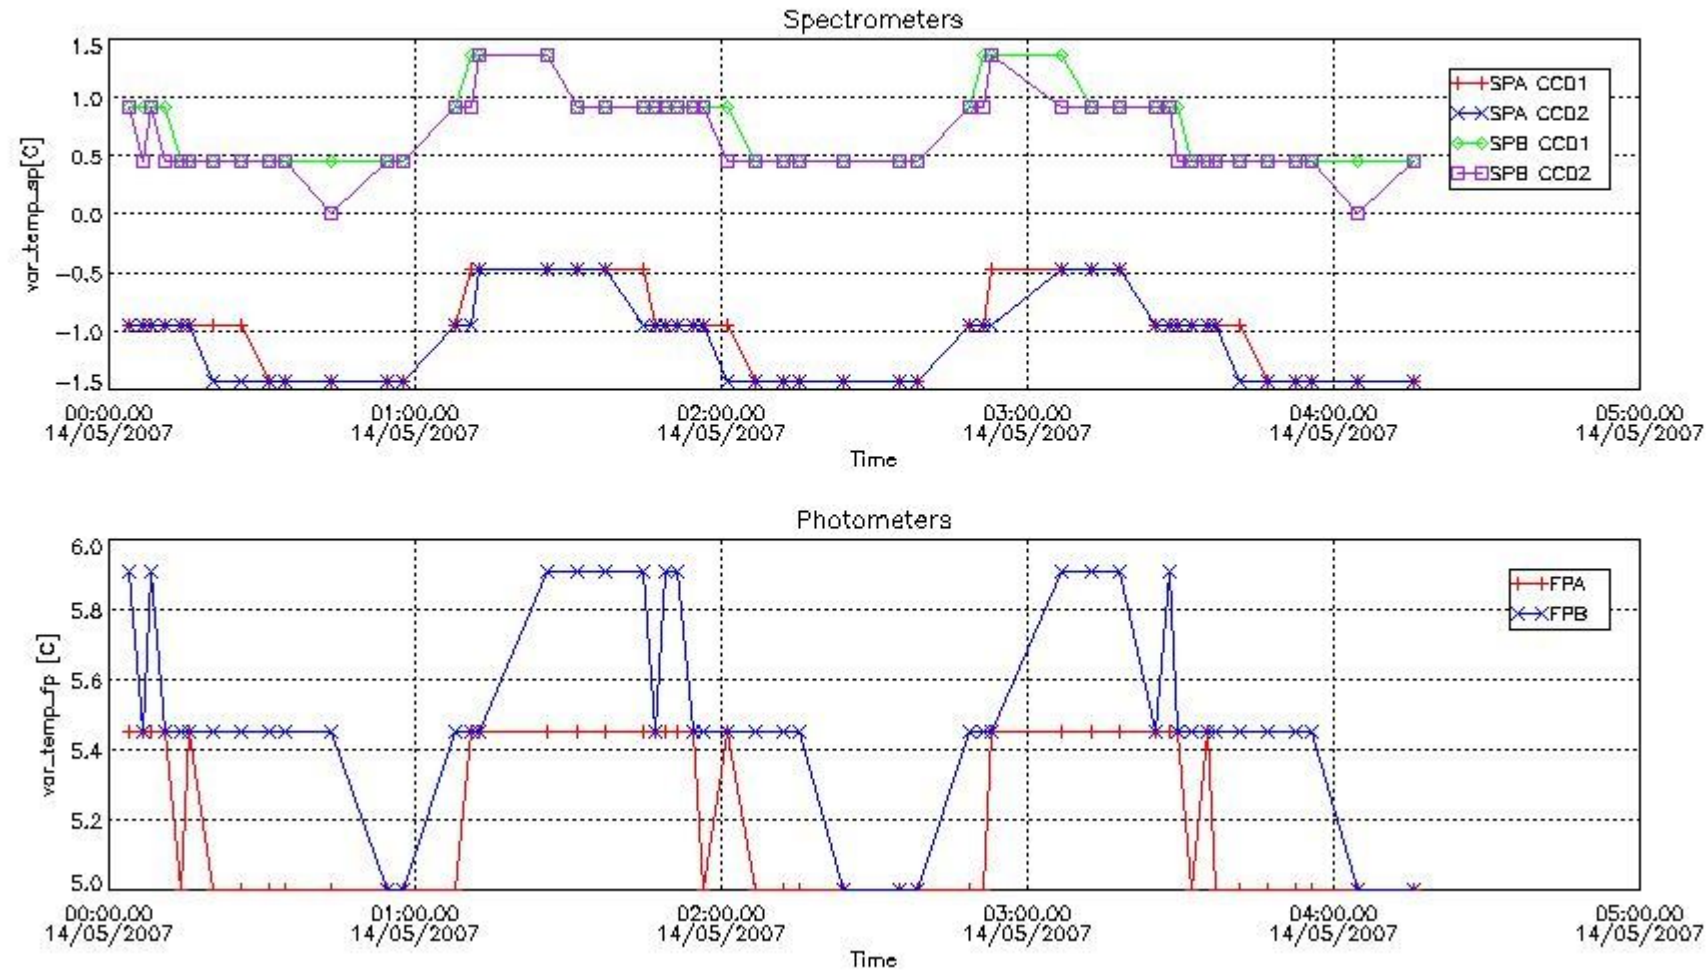

4. Overview of dark signal processing per product

The Dark Charge (DC) is a temperature-dependant signal added to the useful measurements and it is therefore subtracted from them during the processing. There are two phenomena that produce a continuous increase of the DC: the "hot pixels" (a pixel is "hot" when its DC exceeds by a significant amount its value measured on ground at the same temperature) and the "Random Telegraphic Signal" (abrupt change positive or negative of the CCD pixel signal, random in time, affecting only the DC part of the signal and not the photon generated signal).

In this section a list of products that did not use the Dark Sky Area (DSA) observation for the DC computation is given. It is also provided the mean DC plot per product for dark limb products with no error flag set.

4.1 All products used the DSA observation for the DC computation

4.2 Plot of mean dark charges per product: only products in DARK limb conditions without errors are used