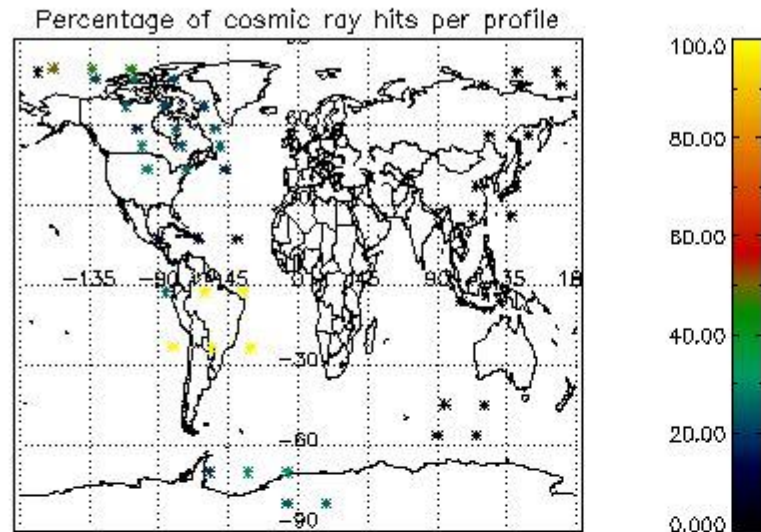

6. Statistics and plot of tangent altitude of the last measurement (DARK & BRIGHT products without errors)

6.1 Statistics on tangent altitude lost:

Statistics	DARK	BRIGHT	TWILIGHT
Mean:	16.591	19.401	NaN
St. deviation:	3.6279	5.5885	NaN
Maximum:	21.637	29.658	NaN
Minimum:	12.431	7.9391	NaN
Number of data:	12.000	21.000	NaN

6.2 Plot for DARK limb products