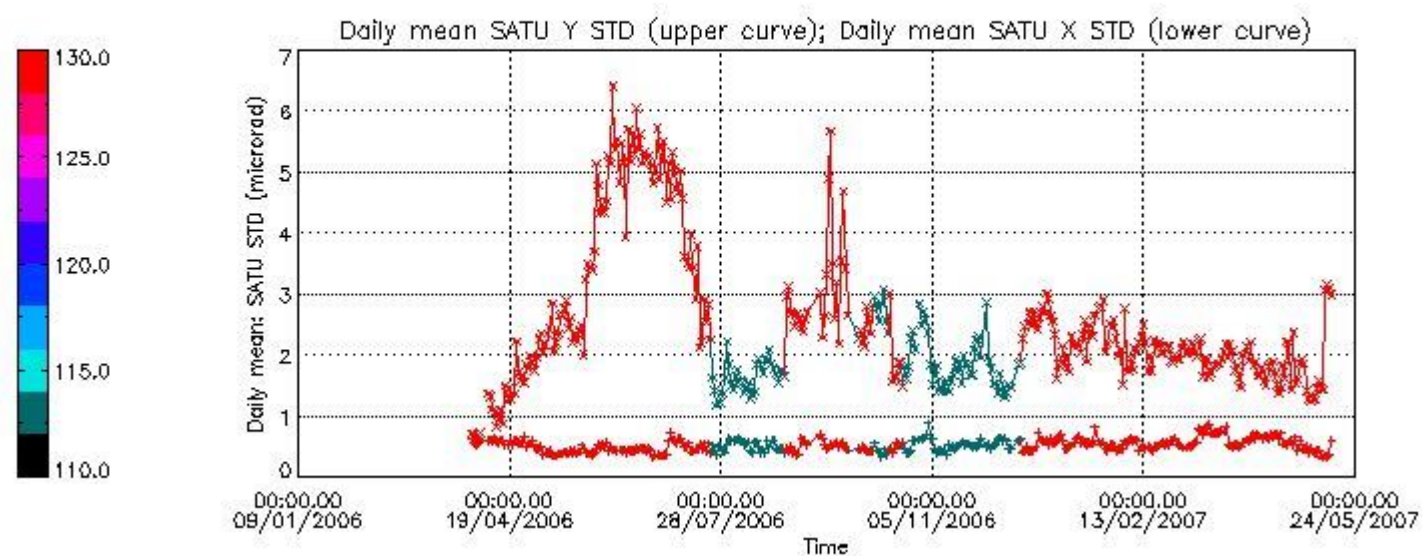

Number of data:	12400.	12400.	19750.	19750.

7.2.2 Trend of daily SATU NEA St. deviation since 1st April 2006 (dark limb)

The long term trend of the SATU 'X' and 'Y' standard deviations should be constant during the whole mission.

The colorbar represents the start tangent altitude (km) of the occultations.

Upper curve: STD of SATU Y axis
Lower curve: STD of SATU X axis

8. Auxiliary Data Files used for the production reported in section 2.4

The number reported in the third column indicates since which file (see list in section 2.4) the corresponding auxiliary file has been used. The fourth column is the date of those product files.

Type	Auxiliary Filename	Used since product	Used since product date
INST_PHYS_CHARACTERISTICS	GOM_INS_AXNIEC20050627_150713_20030716_120000_20100101_000000	1	13-MAY-2007 00:03:19
CALIBRATION_DATABASE	GOM_CAL_AXVIEC20070503_074756_20070502_000000_20100101_000000	1	13-MAY-2007 00:03:19
LEVEL-1B_PROC_CONFIG	GOM_PR1_AXNIEC20050627_151042_20020301_000000_20100101_000000	1	13-MAY-2007 00:03:19
STAR_CATALOGUE	GOM_CAT_AXVIEC20020121_161009_20020101_000000_20200101_000000	1	13-MAY-2007 00:03:19
STELLAR_SPECTRA_DATABANK	GOM_STS_AXNIEC20040308_103538_20020101_160000_20100101_000000	1	13-MAY-2007 00:03:19
ECMWF_FILE	AUX_ECF_AXNECM20070514_114116_20070512_210000_20070513_090000	1	13-MAY-2007 00:03:19
ECMWF_FILE	AUX_ECF_AXNECM20070514_114112_20070513_030000_20070513_150000	36	13-MAY-2007 03:06:42
OPTIONAL_ECMWF_FILE	MISSING	1	13-MAY-2007 00:03:19
ORBIT_DATA_FILE	AUX_FRO_AXVPDS20070514_001111_20070510_221000_20070513_005000	1	13-MAY-2007 00:03:19
ORBIT_DATA_FILE	DOR_NAV_OPNPDE20070513_000850_000054192058_00073_27181_3471.N1	2	13-MAY-2007 00:16:44
ORBIT_DATA_FILE	DOR_NAV_OPNPDE20070513_014429_000041442058_00074_27182_3472.N1	36	13-MAY-2007 03:06:42