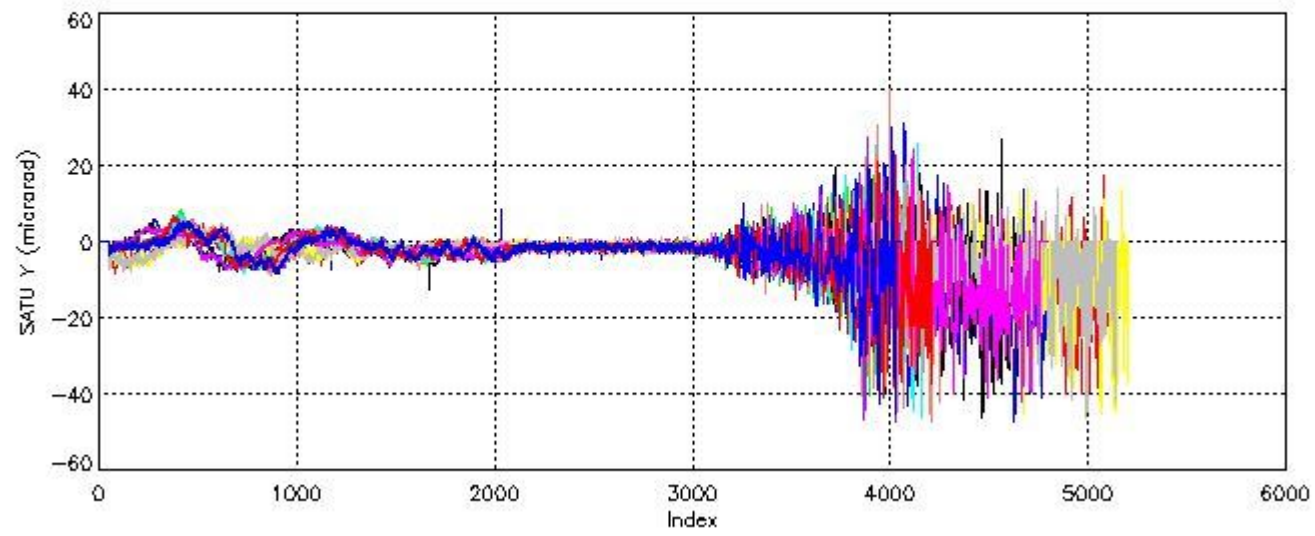

7.2 Statistics on SATU Noise Equivalent Angle (NEA) for DARK (D) and BRIGHT (B) products above 105 kms

The Star Acquisition and Tracking Unit (it is the CCD that tracks the star while it is occulted) Noise Equivalent Angle consists of the statistical angular variation of the SATU data above the atmosphere.

Statistics (in microradians) above 105 km are computed for every occultation, giving four values per occultation: one in the 'X' direction and one in the 'Y' direction for dark and bright limbs. A mean value per day in every direction and limb is calculated and monitored in order to assess instrument performance in terms of star pointing.

7.2.1 SATU NEA Statistics (table)

Statistics	SATU X (D)	SATU Y (D)	SATU X (B)	SATU Y (B)
Mean:	0.20377	-1.1266	0.28565	-0.92103
St. deviation:	0.58544	2.9877	0.92539	3.1856
Maximum:	8.5000	8.2000	5.9000	9.2000
Minimum:	-3.2000	-9.1000	-4.9000	-10.500