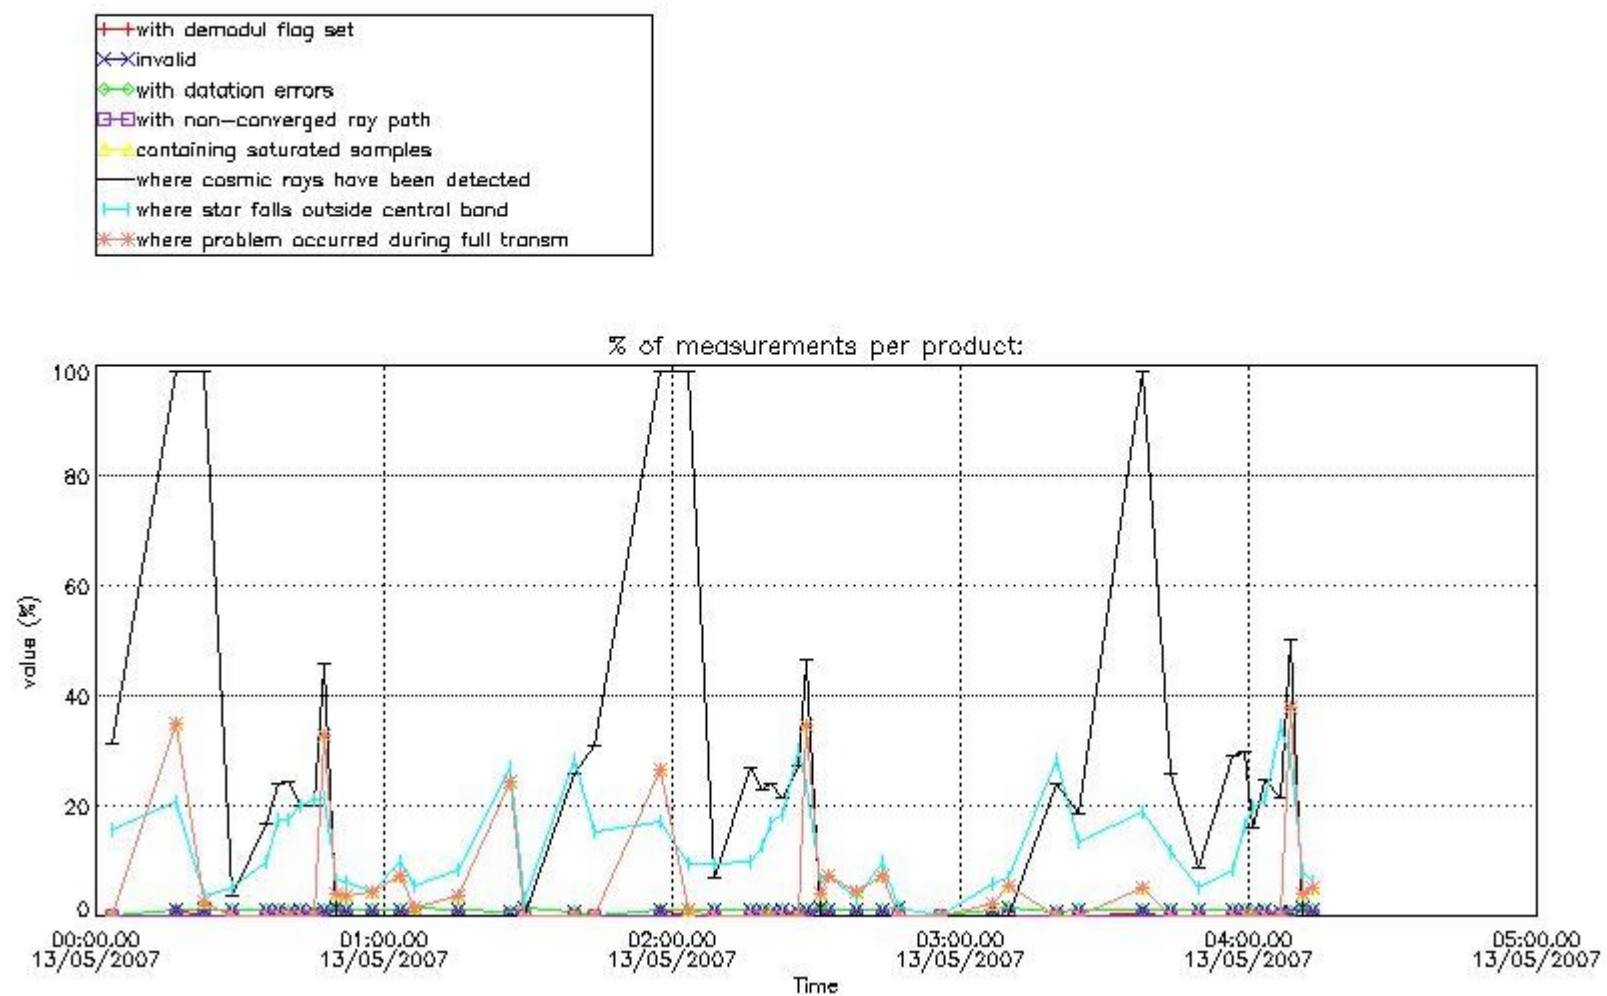

At least one measurement with demodulation flag set:	24.0000 %
Reference spectrum computed from DB:	0.00000 %
Reference spectrum with small number of measurements:	0.00000 %
SATU data not used:	0.00000 %

5.2 Plot quality information per product (time dependant)

5.3 Plot quality information per product (world map)