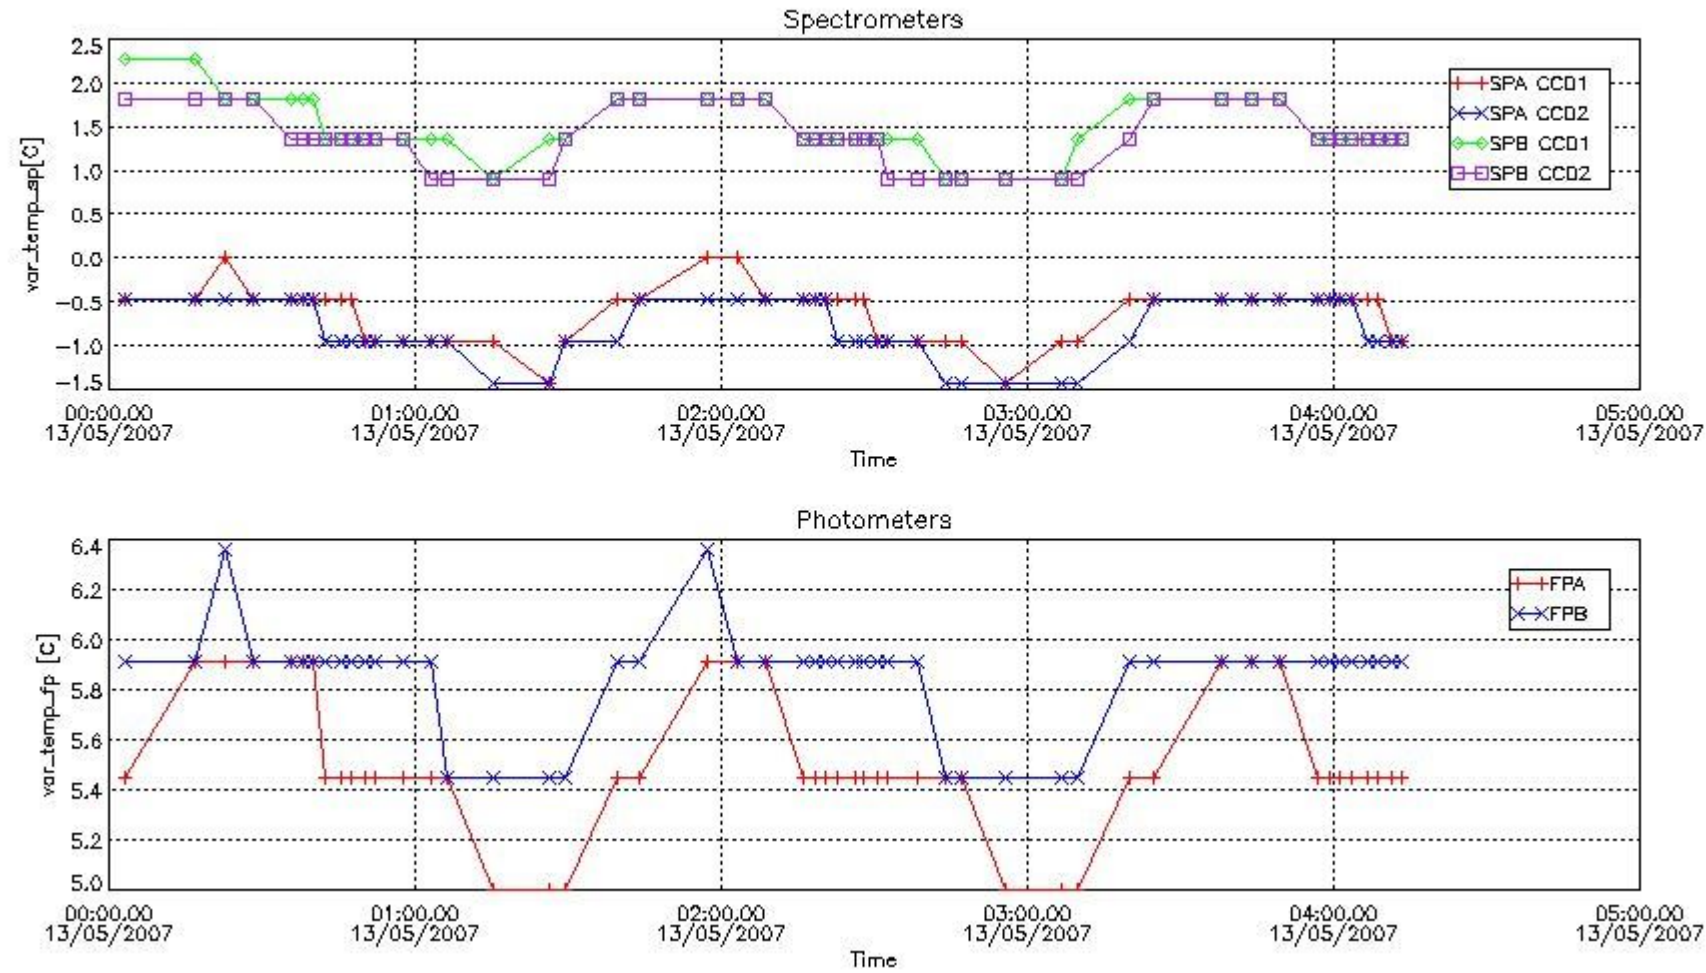

4. Overview of dark signal processing per product

The Dark Charge (DC) is a temperature-dependant signal added to the useful measurements and it is therefore subtracted from them during the processing. There are two phenomena that produce a continuous increase of the DC: the "hot pixels" (a pixel is "hot" when its DC exceeds by a significant amount its value measured on ground at the same temperature) and the "Random Telegraphic Signal" (abrupt change positive or negative of the CCD pixel signal, random in time, affecting only the DC part of the signal and not the photon generated signal).

In this section a list of products that did not use the Dark Sky Area (DSA) observation for the DC computation is given. It is also provided the mean DC plot per product for dark limb products with no error flag set.

4.1 All products used the DSA observation for the DC computation

4.2 Plot of mean dark charges per product: only products in DARK limb conditions without errors are used