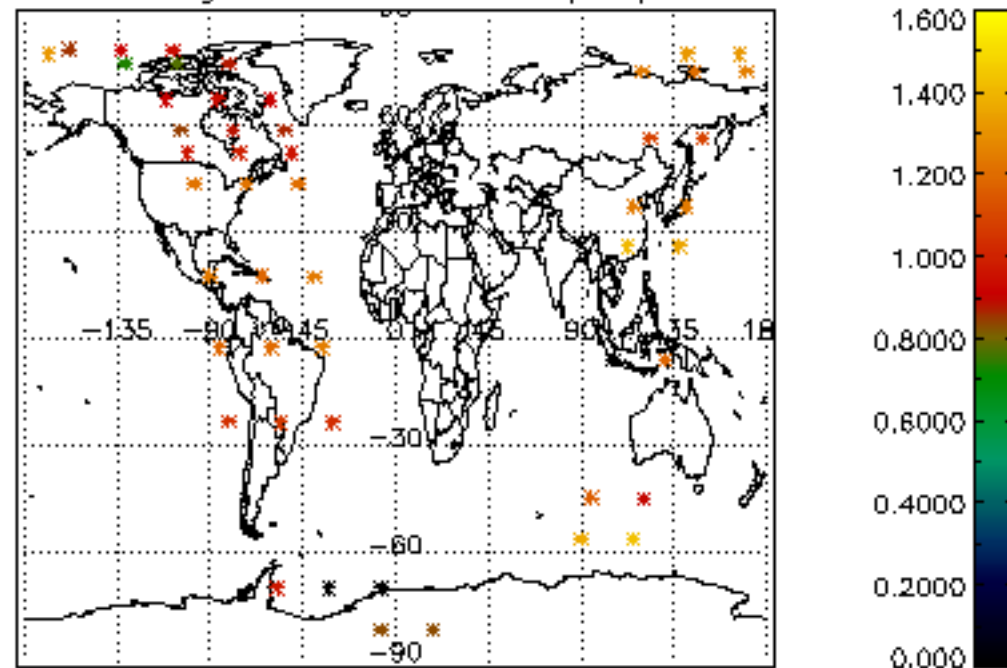

Percentage of datation errors per profile