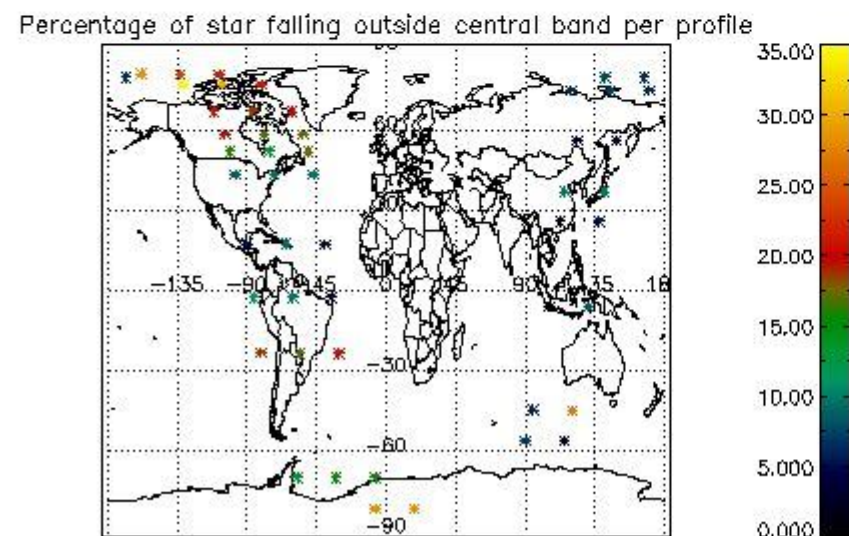

6. Statistics and plot of tangent altitude of the last measurement (DARK & BRIGHT products without errors)

6.1 Statistics on tangent altitude lost:

Statistics	DARK	BRIGHT	TWILIGHT
Mean:	16.591	19.401	NaN
St. deviation:	3.6279	5.5885	NaN
Maximum:	21.637	29.658	NaN
Minimum:	12.431	7.9391	NaN
Number of data:	12.000	21.000	NaN

6.2 Plot for DARK limb products