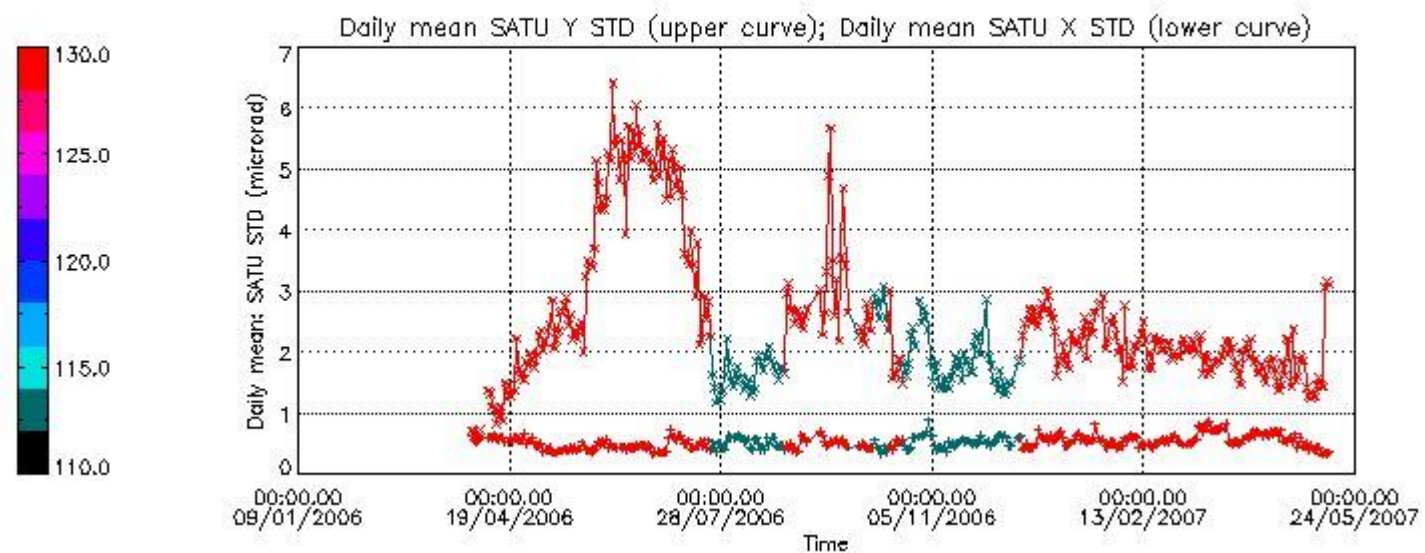

Number of data:	7100.0	7100.0	21950.	21950.

7.2.2 Trend of daily SATU NEA St. deviation since 1st April 2006 (dark limb)

The long term trend of the SATU 'X' and 'Y' standard deviations should be constant during the whole mission.

The colorbar represents the start tangent altitude (km) of the occultations.

Upper curve: STD of SATU Y axis

Lower curve: STD of SATU X axis

8. Auxiliary Data Files used for the production reported in section 2.4

The number reported in the third column indicates since which file (see list in section 2.4) the corresponding auxiliary file has been used. The fourth column is the date of those product files.

Type	Auxiliary Filename	Used since product	Used since product date
INST_PHYS_CHARACTERISTICS	GOM_INS_AXNIEC20050627_150713_20030716_120000_20100101_000000	1	12-MAY-2007 00:00:06
CALIBRATION_DATABASE	GOM_CAL_AXVIEC20070503_074756_20070502_000000_20100101_000000	1	12-MAY-2007 00:00:06
LEVEL-1B_PROC_CONFIG	GOM_PR1_AXNIEC20050627_151042_20020301_000000_20100101_000000	1	12-MAY-2007 00:00:06
STAR_CATALOGUE	GOM_CAT_AXVIEC20020121_161009_20020101_000000_20200101_000000	1	12-MAY-2007 00:00:06
STELLAR_SPECTRA_DATABANK	GOM_STS_AXNIEC20040308_103538_20020101_160000_20100101_000000	1	12-MAY-2007 00:00:06
ECMWF_FILE	AUX_ECF_AXNECM20070511_062111_20070511_210000_20070512_090000	1	12-MAY-2007 00:00:06
ECMWF_FILE	AUX_ECF_AXNECM20070511_182114_20070512_030000_20070512_150000	49	12-MAY-2007 03:41:06
OPTIONAL_ECMWF_FILE	MISSING	1	12-MAY-2007 00:00:06
ORBIT_DATA_FILE	DOR_NAV_OPNPDE20070511_211857_000057382058_00057_27165_3462.N1	1	12-MAY-2007 00:00:06
ORBIT_DATA_FILE	DOR_NAV_OPNPDE20070511_225954_000057382058_00058_27166_3463.N1	8	12-MAY-2007 00:42:08
ORBIT_DATA_FILE	DOR_NAV_OPNPDE20070512_004051_000054192058_00059_27167_3464.N1	30	12-MAY-2007 02:22:45
ORBIT_DATA_FILE	DOR_NAV_OPNPDE20070512_021629_000041442058_00060_27168_3465.N1	49	12-MAY-2007 03:41:06