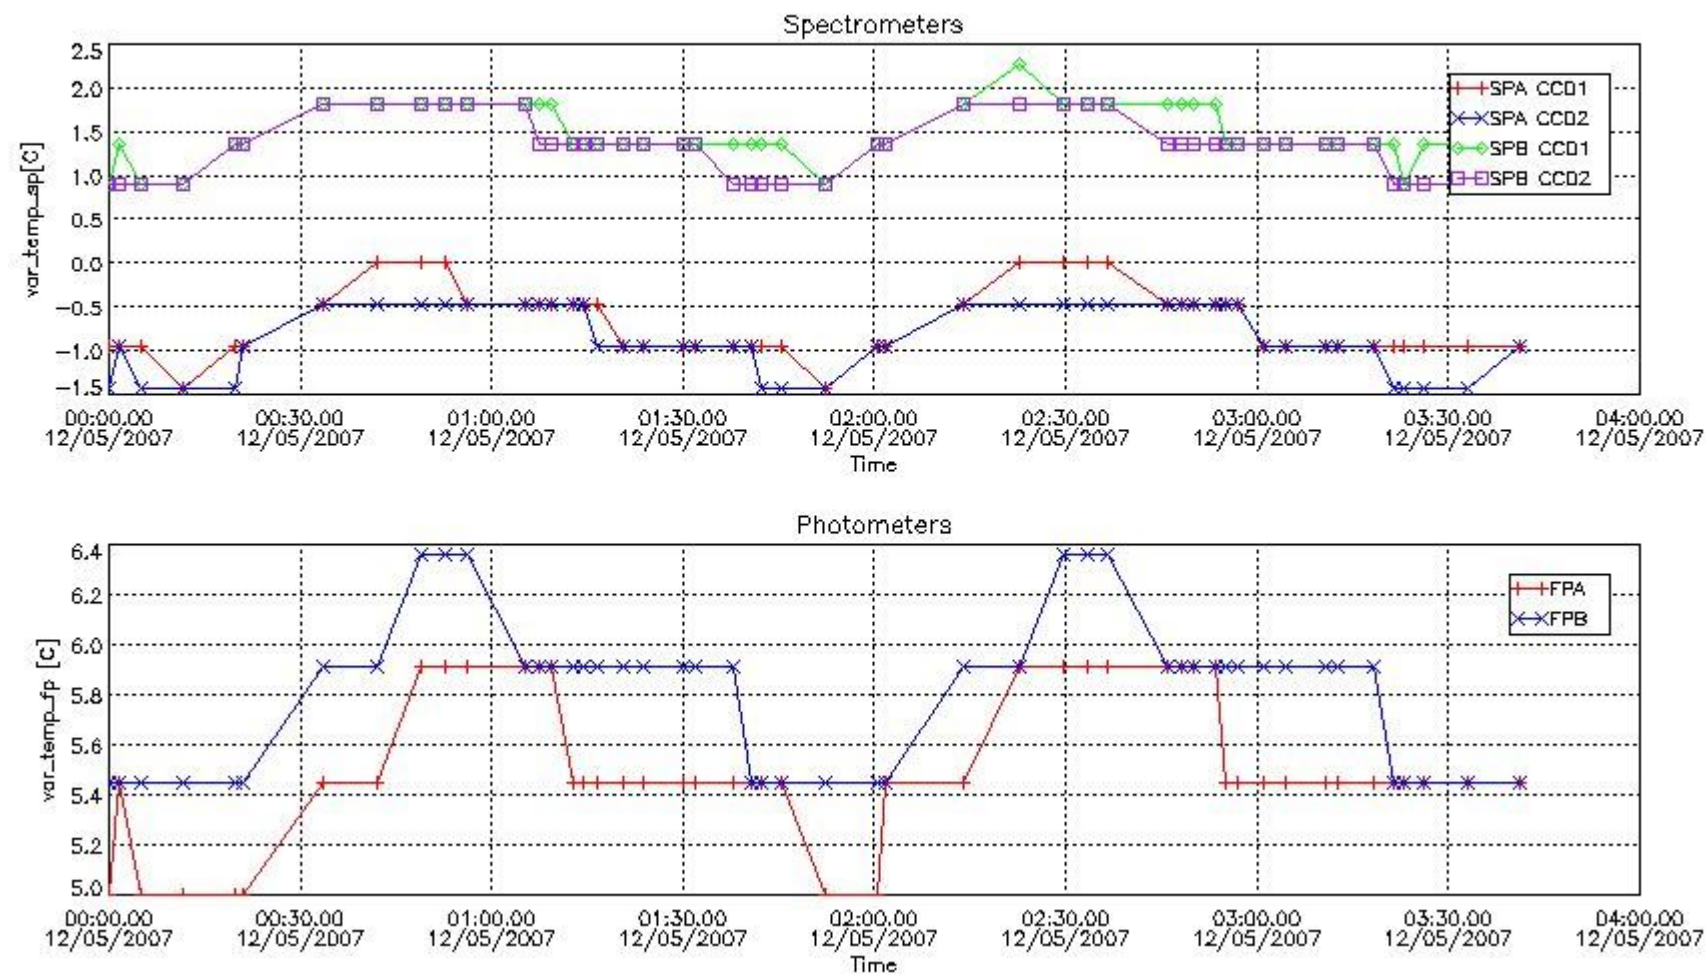

3. Plot of GOMOS spectrometers and photometers temperatures from level 1b data

4. Overview of dark signal processing per product

The Dark Charge (DC) is a temperature-dependant signal added to the useful measurements and it is therefore subtracted from them during the processing. There are two phenomena that produce a continuous increase of the DC: the "hot pixels" (a pixel is "hot" when its DC exceeds by a significant amount its value measured on ground at the same temperature) and