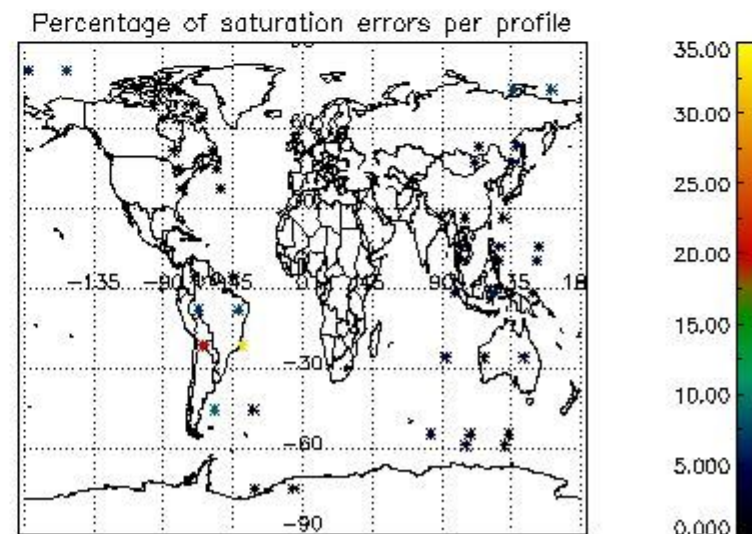

6. Statistics and plot of tangent altitude of the last measurement (DARK & BRIGHT products without errors)

6.1 Statistics on tangent altitude lost:

Statistics	DARK	BRIGHT	TWILIGHT
Mean:	12.328	21.893	15.216
St. deviation:	4.8904	4.3891	1.0963
Maximum:	18.352	27.353	15.991
Minimum:	3.7696	3.8621	14.441
Number of data:	8.0000	27.000	2.0000

6.2 Plot for DARK limb products