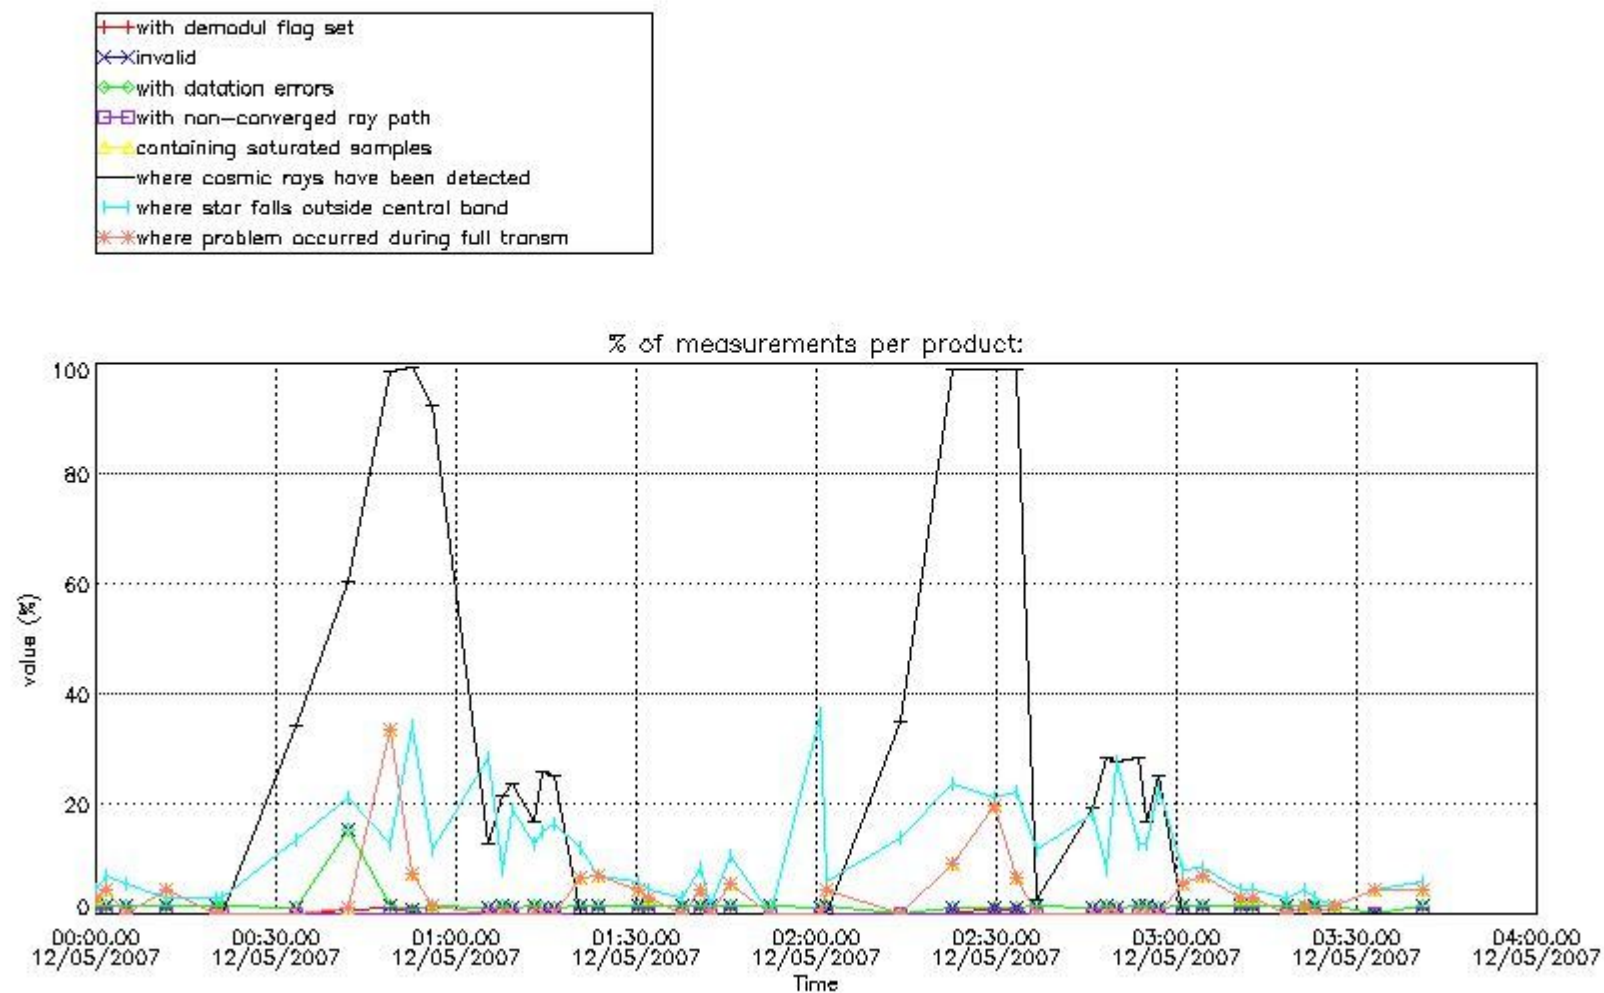

In this section it is presented the modulation information extracted from the pcd (product confidence data) at measurement level and information extracted from the Quality Summary dataset. Only products without errors (error flag in the MPH set to "0") are used.

5.1 Percentage of products during reporting period with:

At least one measurement with demodulation flag set:	18.3673 %
Reference spectrum computed from DB:	0.00000 %
Reference spectrum with small number of measurements:	0.00000 %
SATU data not used:	0.00000 %

5.2 Plot quality information per product (time dependant)

5.3 Plot quality information per product (world map)