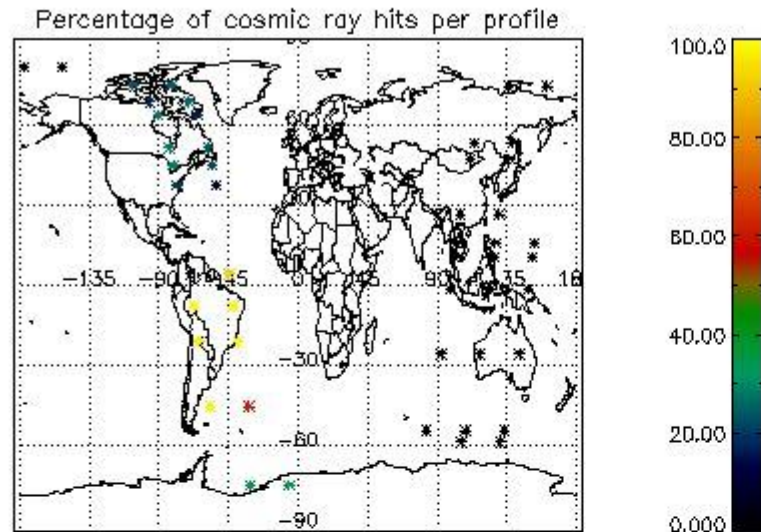

6. Statistics and plot of tangent altitude of the last measurement (DARK & BRIGHT products without errors)

6.1 Statistics on tangent altitude lost:

Statistics	DARK	BRIGHT	TWILIGHT
Mean:	12.328	21.893	15.216
St. deviation:	4.8904	4.3891	1.0963
Maximum:	18.352	27.353	15.991
Minimum:	3.7696	3.8621	14.441
Number of data:	8.0000	27.000	2.0000

6.2 Plot for DARK limb products