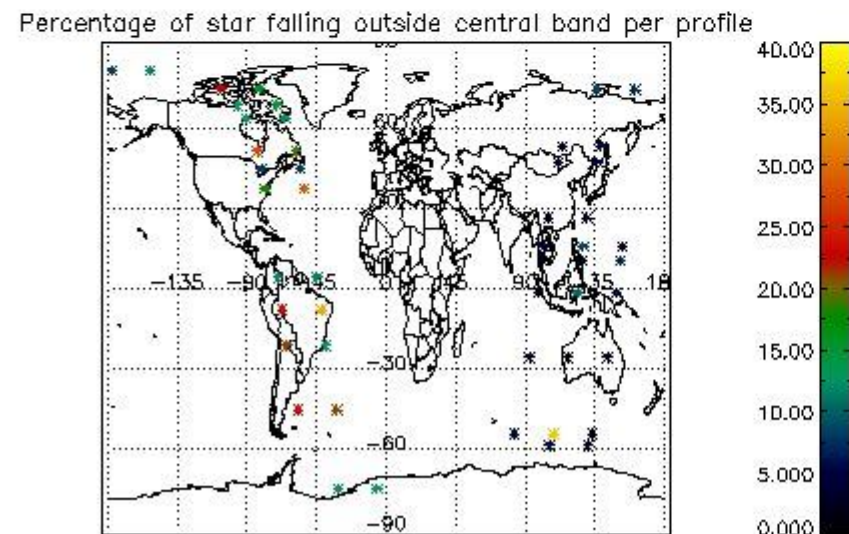

6. Statistics and plot of tangent altitude of the last measurement (DARK & BRIGHT products without errors)

6.1 Statistics on tangent altitude lost:

Statistics	DARK	BRIGHT	TWILIGHT
Mean:	12.328	21.893	15.216
St. deviation:	4.8904	4.3891	1.0963
Maximum:	18.352	27.353	15.991
Minimum:	3.7696	3.8621	14.441
Number of data:	8.0000	27.000	2.0000

6.2 Plot for DARK limb products