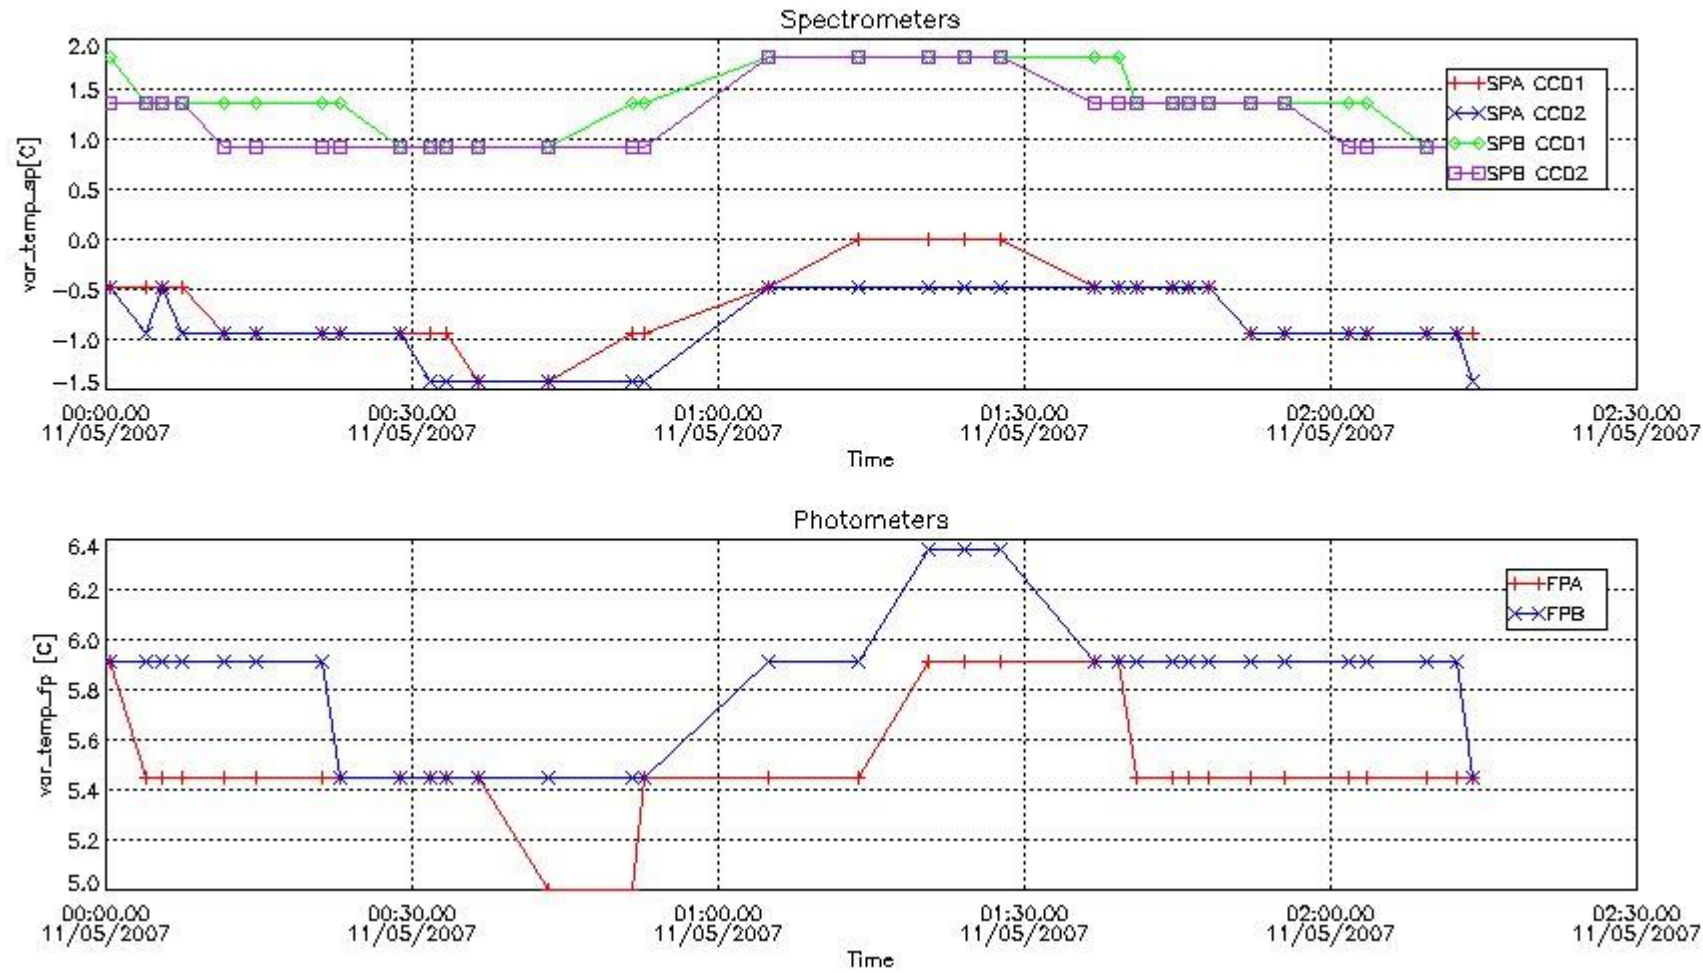

4. Overview of dark signal processing per product

The Dark Charge (DC) is a temperature-dependant signal added to the useful measurements and it is therefore subtracted from them during the processing. There are two phenomena that produce a continuous increase of the DC: the "hot pixels" (a pixel is "hot" when its DC exceeds by a significant amount its value measured on ground at the same temperature) and the "Random Telegraphic Signal" (abrupt change positive or negative of the CCD pixel signal, random in time, affecting only the DC part of the signal and not the photon generated signal).

In this section a list of products that did not use the Dark Sky Area (DSA) observation for the DC computation is given. It is also provided the mean DC plot per product for dark limb products with no error flag set.

4.1 All products used the DSA observation for the DC computation

4.2 Plot of mean dark charges per product: only products in DARK limb conditions without errors are used