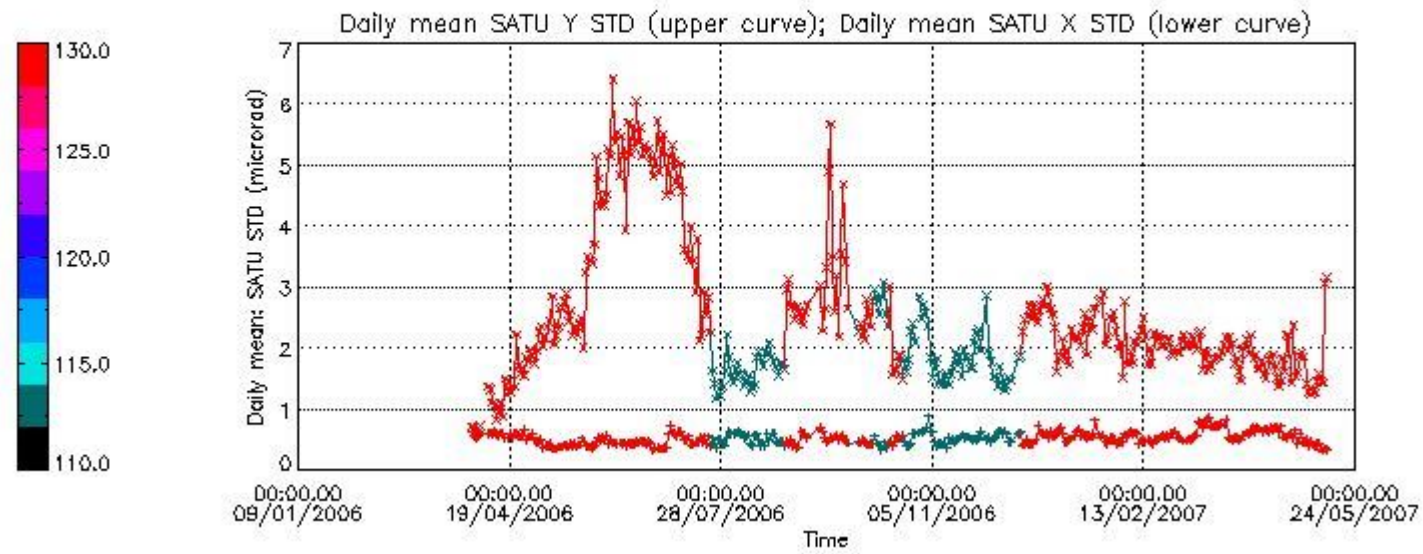

Number of data:	2700.0	2700.0	14650.	14650.

7.2.2 Trend of daily SATU NEA St. deviation since 1st April 2006 (dark limb)

The long term trend of the SATU 'X' and 'Y' standard deviations should be constant during the whole mission.

The colorbar represents the start tangent altitude (km) of the occultations.

Upper curve: STD of SATU Y axis

Lower curve: STD of SATU X axis

8. Auxiliary Data Files used for the production reported in section 2.4

The number reported in the third column indicates since which file (see list in section 2.4) the corresponding auxiliary file has been used. The fourth column is the date of those product files.

Type	Auxiliary Filename	Used since product	Used since product date
INST_PHYS_CHARACTERISTICS	GOM_INS_AXNIEC20050627_150713_20030716_120000_20100101_000000	1	11-MAY-2007 00:00:21
CALIBRATION_DATABASE	GOM_CAL_AXVIEC20070503_074756_20070502_000000_20100101_000000	1	11-MAY-2007 00:00:21
LEVEL-1B_PROC_CONFIG	GOM_PR1_AXNIEC20050627_151042_20020301_000000_20100101_000000	1	11-MAY-2007 00:00:21
STAR_CATALOGUE	GOM_CAT_AXVIEC20020121_161009_20020101_000000_20200101_000000	1	11-MAY-2007 00:00:21
STELLAR_SPECTRA_DATABANK	GOM_STS_AXNIEC20040308_103538_20020101_160000_20100101_000000	1	11-MAY-2007 00:00:21
ECMWF_FILE	AUX_ECF_AXNECM20070510_062110_20070510_210000_20070511_090000	1	11-MAY-2007 00:00:21
OPTIONAL_ECMWF_FILE	MISSING	1	11-MAY-2007 00:00:21
ORBIT_DATA_FILE	DOR_NAV_OPNPDE20070510_233155_000057382058_00044_27152_3457.N1	1	11-MAY-2007 00:00:21