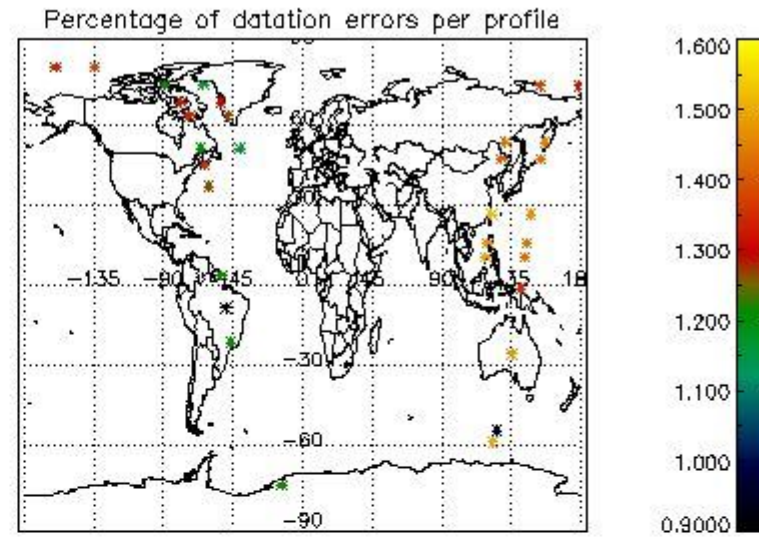

6. Statistics and plot of tangent altitude of the last measurement (DARK & BRIGHT products without errors)

6.1 Statistics on tangent altitude lost:

Statistics	DARK	BRIGHT	TWILIGHT
Mean:	11.034	21.146	14.351
St. deviation:	5.9570	5.3047	0.0000
Maximum:	15.674	26.413	14.351
Minimum:	4.3166	3.7237	14.351
Number of data:	3.0000	18.000	1.0000

6.2 Plot for DARK limb products