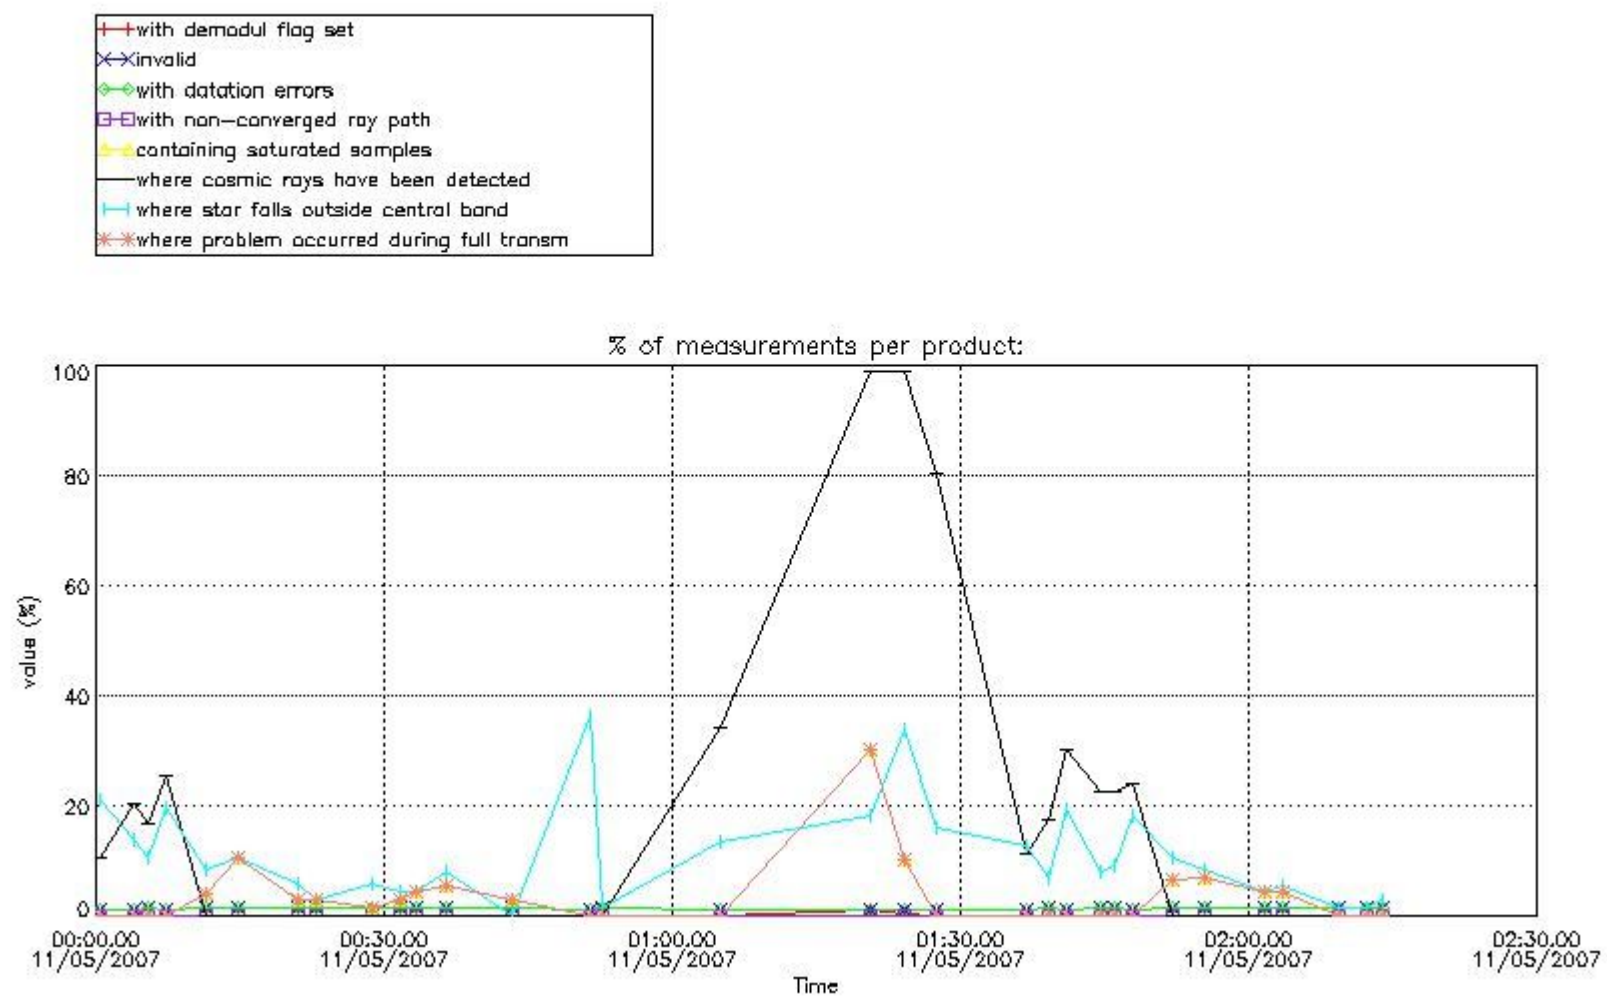

At least one measurement with demodulation flag set:	15.6250 %
Reference spectrum computed from DB:	0.00000 %
Reference spectrum with small number of measurements:	0.00000 %
SATU data not used:	0.00000 %

5.2 Plot quality information per product (time dependant)

5.3 Plot quality information per product (world map)