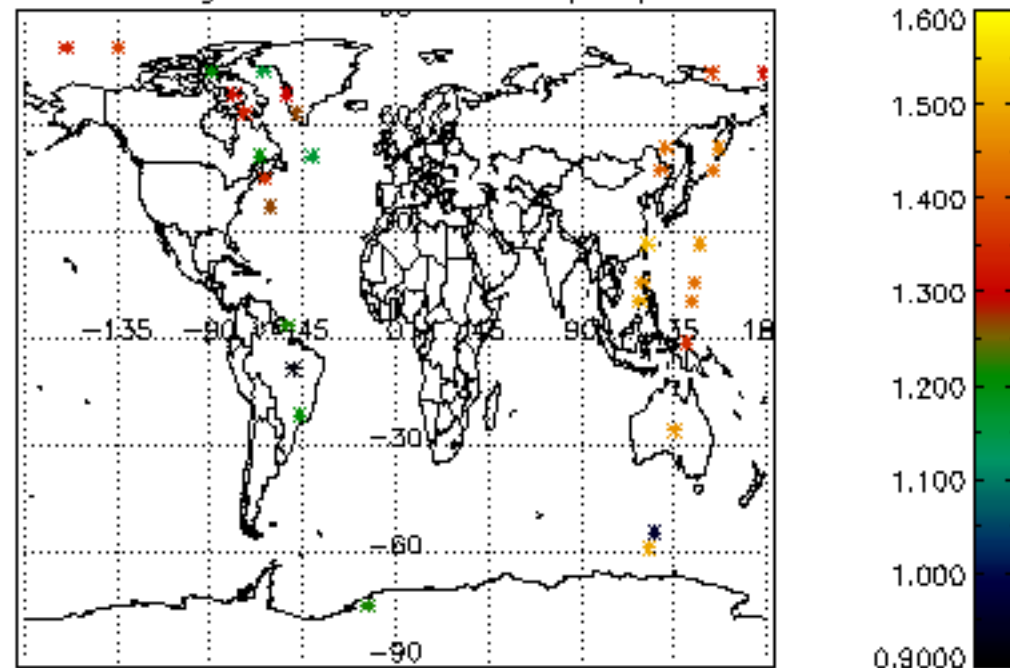

Percentage of datation errors per profile