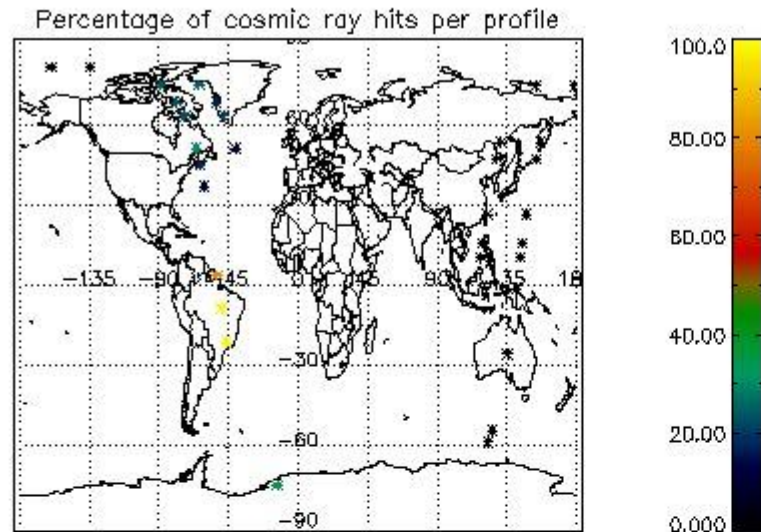

6. Statistics and plot of tangent altitude of the last measurement (DARK & BRIGHT products without errors)

6.1 Statistics on tangent altitude lost:

Statistics	DARK	BRIGHT	TWILIGHT
Mean:	11.034	21.146	14.351
St. deviation:	5.9570	5.3047	0.0000
Maximum:	15.674	26.413	14.351
Minimum:	4.3166	3.7237	14.351
Number of data:	3.0000	18.000	1.0000

6.2 Plot for DARK limb products