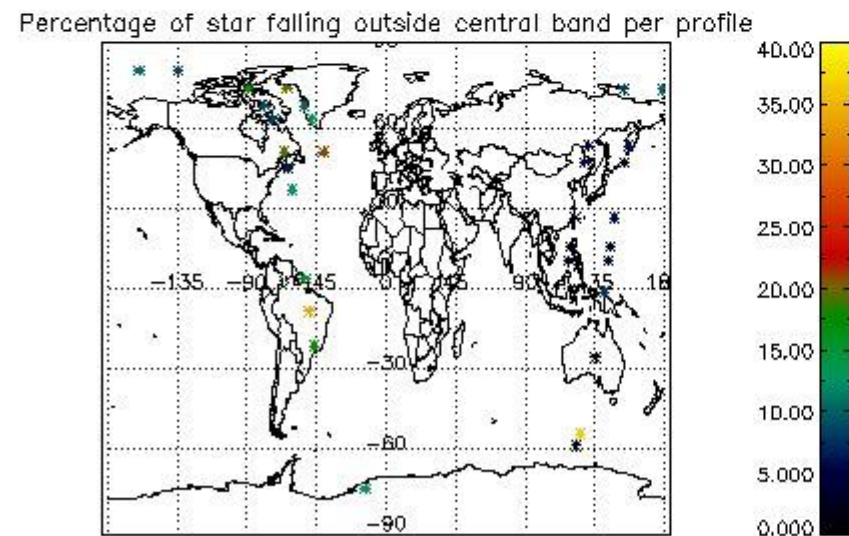

6. Statistics and plot of tangent altitude of the last measurement (DARK & BRIGHT products without errors)

6.1 Statistics on tangent altitude lost:

Statistics	DARK	BRIGHT	TWILIGHT
Mean:	11.034	21.146	14.351
St. deviation:	5.9570	5.3047	0.0000
Maximum:	15.674	26.413	14.351
Minimum:	4.3166	3.7237	14.351
Number of data:	3.0000	18.000	1.0000

6.2 Plot for DARK limb products