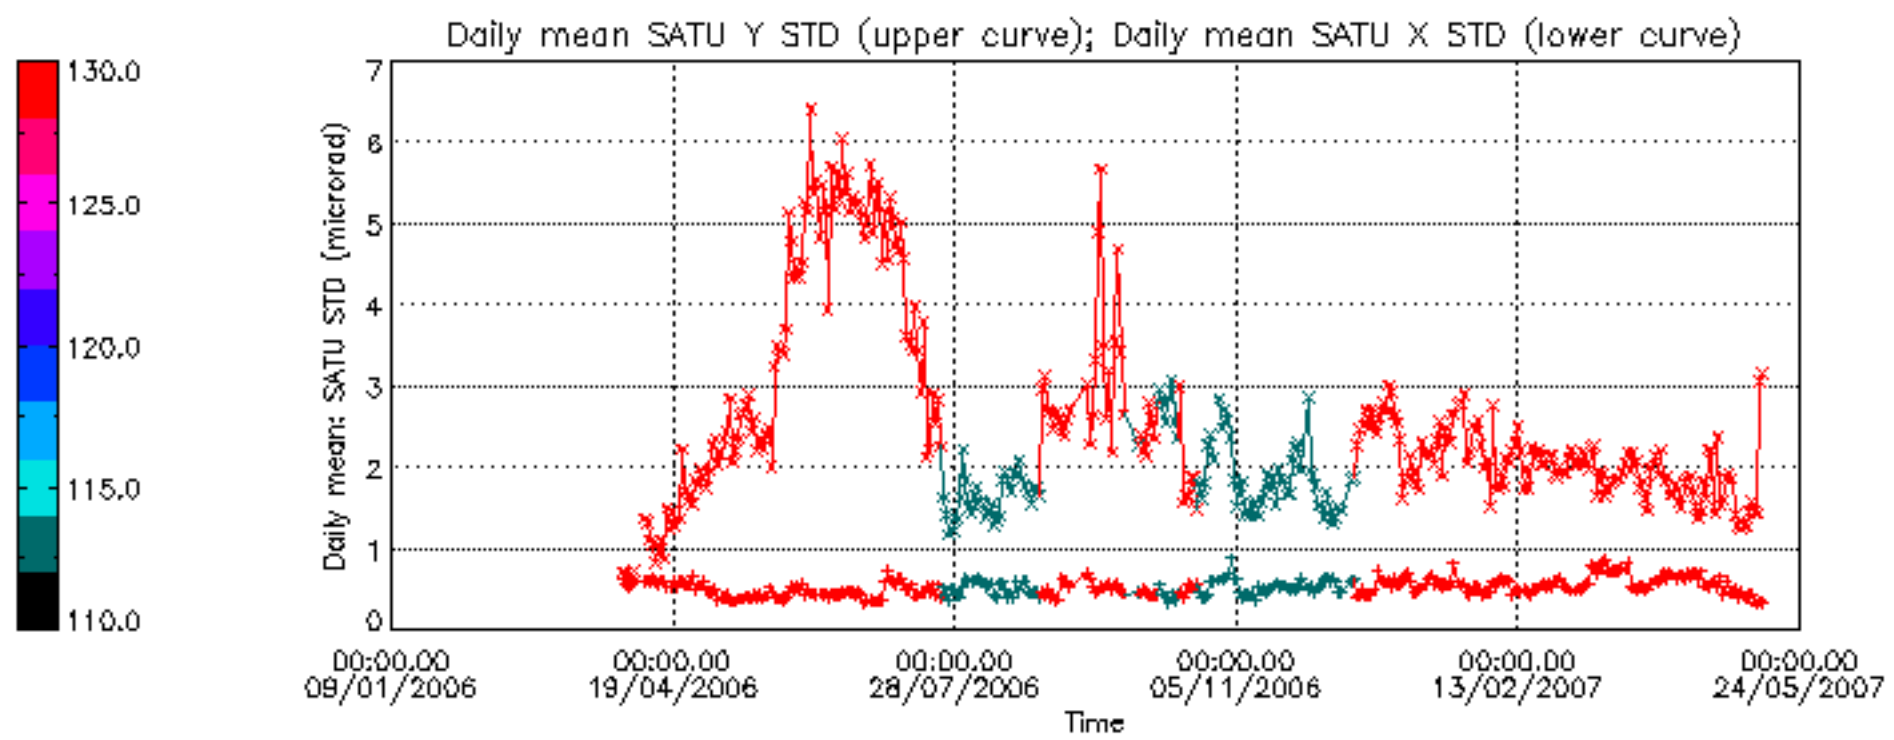

Tangent altitude at which the star is lost

Tangent altitude at which the star is lost

/nas3/ENVISAT/GOMOS/GOM_NL__0P/GOM_NL__0PNPDE20070501_013443_000038472057_00403_27010_3611.N1

1; -370.3; 01-MAY-2007 01:34:43; Dark ; 59.5; 0; ; 0.00; 0;occ; 119; 0;27010
 2; -150.6; 01-MAY-2007 01:38:22; Dark ; 42.5; 31; Alp Gru ; 1.73; 15200;occ; 85; 0;27010
 3; 7.7; 01-MAY-2007 01:41:01; Dark ; 45.5; 148; Alp Tuc ; 2.88; 4100;occ; 91; 0;27011
 4; 177.8; 01-MAY-2007 01:43:51; Dark ; 35.0; 45; Alp Pav ; 1.94; 26000;occ; 70; 0;27011
 5; 575.4; 01-MAY-2007 01:50:28; Dark ; 42.0; 43; Alp TrA ; 1.91; 4250;occ; 84; 0;27011
 6; 707.1; 01-MAY-2007 01:52:40; Dark ; 42.5; 134; Bet TrA ; 2.81; 6600;occ; 85; 0;27011
 7; 831.2; 01-MAY-2007 01:54:44; Dark ; 43.5; 4; Alp1Cen ;-0.01; 5800;occ; 87; 0;27011
 8; 1036.0; 01-MAY-2007 01:58:09; Dark ; 42.0; 78; Alp Lup ; 2.30; 28000;occ; 84; 0;27011
 9; 1129.0; 01-MAY-2007 01:59:42; Dark ; 39.0; 81; Eta Cen ; 2.36; 28000;occ; 78; 0;27011
 10; 1254.7; 01-MAY-2007 02:01:48; Dark ; 43.0; 54; 5The Cen ; 2.06; 4500;occ; 86; 0;27011
 11; 1512.0; 01-MAY-2007 02:06:05; Dark ; 41.0; 169; 46Gam Hya ; 2.99; 4700;occ; 82; 0;27011
 12; 1711.6; 01-MAY-2007 02:09:25; Bright; 39.0; 15; 67Alp Vir ; 0.98; 28000;occ; 78; 0;27011
 13; 1895.7; 01-MAY-2007 02:12:29; Bright; 35.5; 121; 29Gam Vir ; 2.74; 7200;occ; 71; 0;27011
 14; 2095.3; 01-MAY-2007 02:15:48; Bright; 35.5; 138; 47Eps Vir ; 2.83; 4700;occ; 71; 0;27011
 15; 2559.8; 01-MAY-2007 02:23:33; Bright; 34.5; 152; 12Alp2CVn ; 2.89; 11000;occ; 69; 0;27011
 16; 2832.2; 01-MAY-2007 02:28:05; Bright; 35.0; 87; 64Gam UMA ; 2.43; 11000;occ; 70; 0;27011
 17; 2915.7; 01-MAY-2007 02:29:29; Bright; 35.0; 82; 48Bet UMA ; 2.37; 10600;occ; 70; 0;27011
 18; 2994.8; 01-MAY-2007 02:30:48; Bright; 35.5; 36; 50Alp UMA ; 1.80; 6300;occ; 71; 0;27011
 19; 3444.8; 01-MAY-2007 02:38:18; Bright; 32.0; 49; 1Alp UMi ; 1.99; 6300;occ; 64; 0;27011