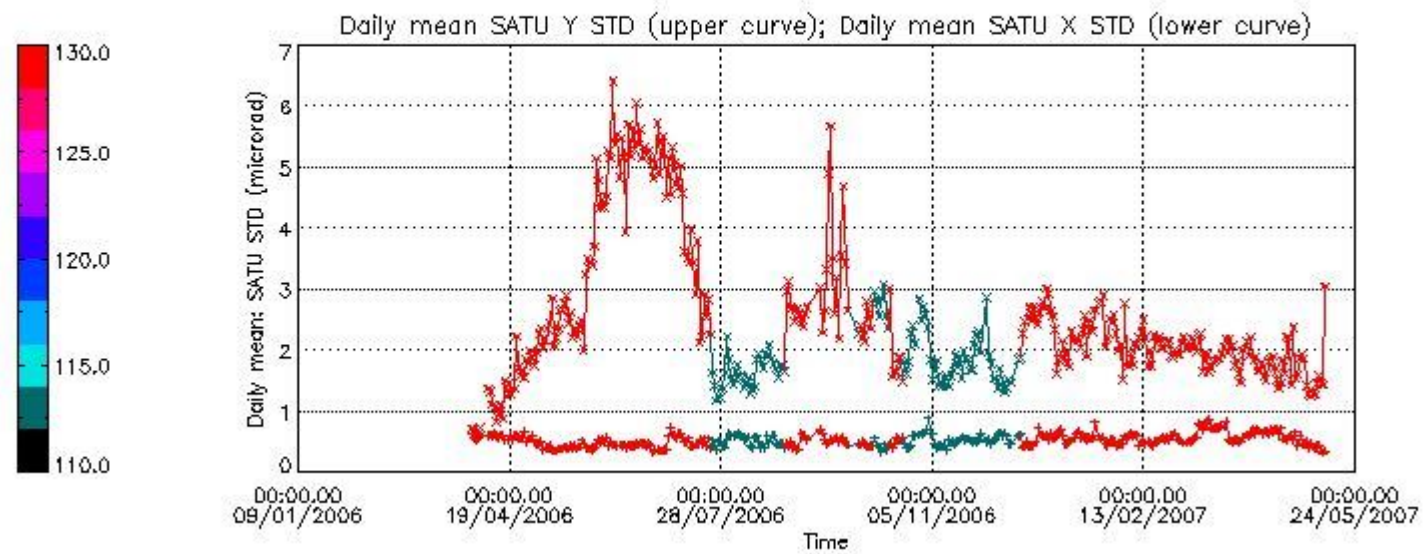

Number of data:	7950.0	7950.0	16300.	16300.

7.2.2 Trend of daily SATU NEA St. deviation since 1st April 2006 (dark limb)

The long term trend of the SATU 'X' and 'Y' standard deviations should be constant during the whole mission.

The colorbar represents the start tangent altitude (km) of the occultations.

Upper curve: STD of SATU Y axis

Lower curve: STD of SATU X axis

8. Auxiliary Data Files used for the production reported in section 2.4

The number reported in the third column indicates since which file (see list in section 2.4) the corresponding auxiliary file has been used. The fourth column is the date of those product files.

Type	Auxiliary Filename	Used since product	Used since product date
INST_PHYS_CHARACTERISTICS	GOM_INS_AXNIEC20050627_150713_20030716_120000_20100101_000000	1	10-MAY-2007 00:04:40
CALIBRATION_DATABASE	GOM_CAL_AXVIEC20070503_074756_20070502_000000_20100101_000000	1	10-MAY-2007 00:04:40
LEVEL-1B_PROC_CONFIG	GOM_PR1_AXNIEC20050627_151042_20020301_000000_20100101_000000	1	10-MAY-2007 00:04:40
STAR_CATALOGUE	GOM_CAT_AXVIEC20020121_161009_20020101_000000_20200101_000000	1	10-MAY-2007 00:04:40
STELLAR_SPECTRA_DATABANK	GOM_STS_AXNIEC20040308_103538_20020101_160000_20100101_000000	1	10-MAY-2007 00:04:40
ECMWF_FILE	AUX_ECF_AXNECM20070509_062112_20070509_210000_20070510_090000	1	10-MAY-2007 00:04:40
ECMWF_FILE	AUX_ECF_AXNECM20070509_182115_20070510_030000_20070510_150000	21	10-MAY-2007 03:03:43
OPTIONAL_ECMWF_FILE	MISSING	1	10-MAY-2007 00:04:40
ORBIT_DATA_FILE	DOR_NAV_OPNPDE20070509_210836_000041442058_00029_27137_3449.N1	1	10-MAY-2007 00:04:40
ORBIT_DATA_FILE	DOR_NAV_OPNPDE20070510_000356_000057382058_00030_27138_3451.N1	2	10-MAY-2007 01:45:16
ORBIT_DATA_FILE	DOR_NAV_OPNPDE20070510_025357_000057382058_00032_27140_3453.N1	21	10-MAY-2007 03:03:43