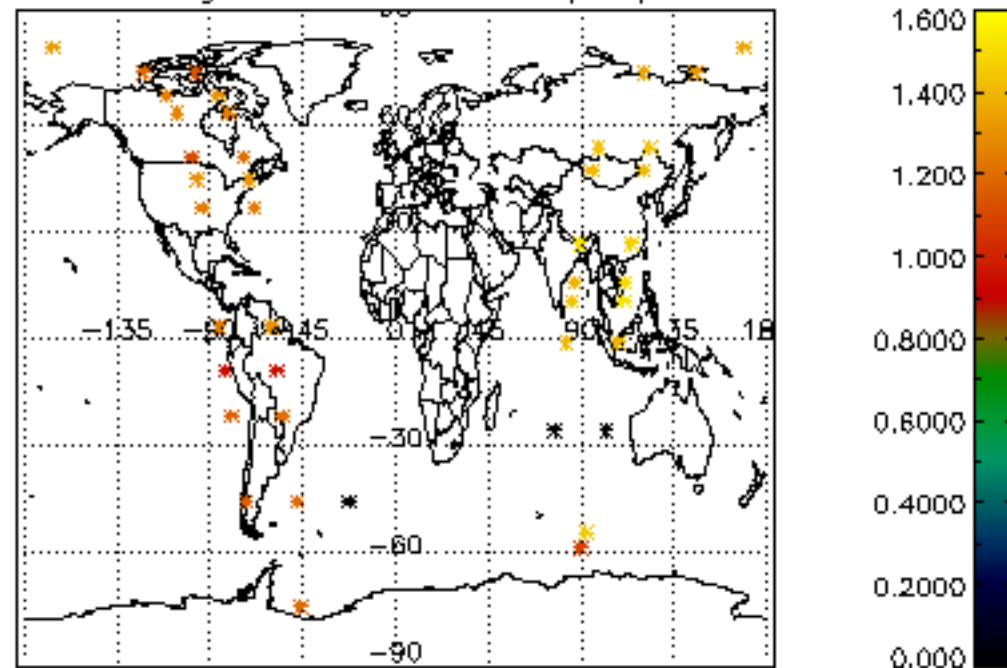

Percentage of datation errors per profile