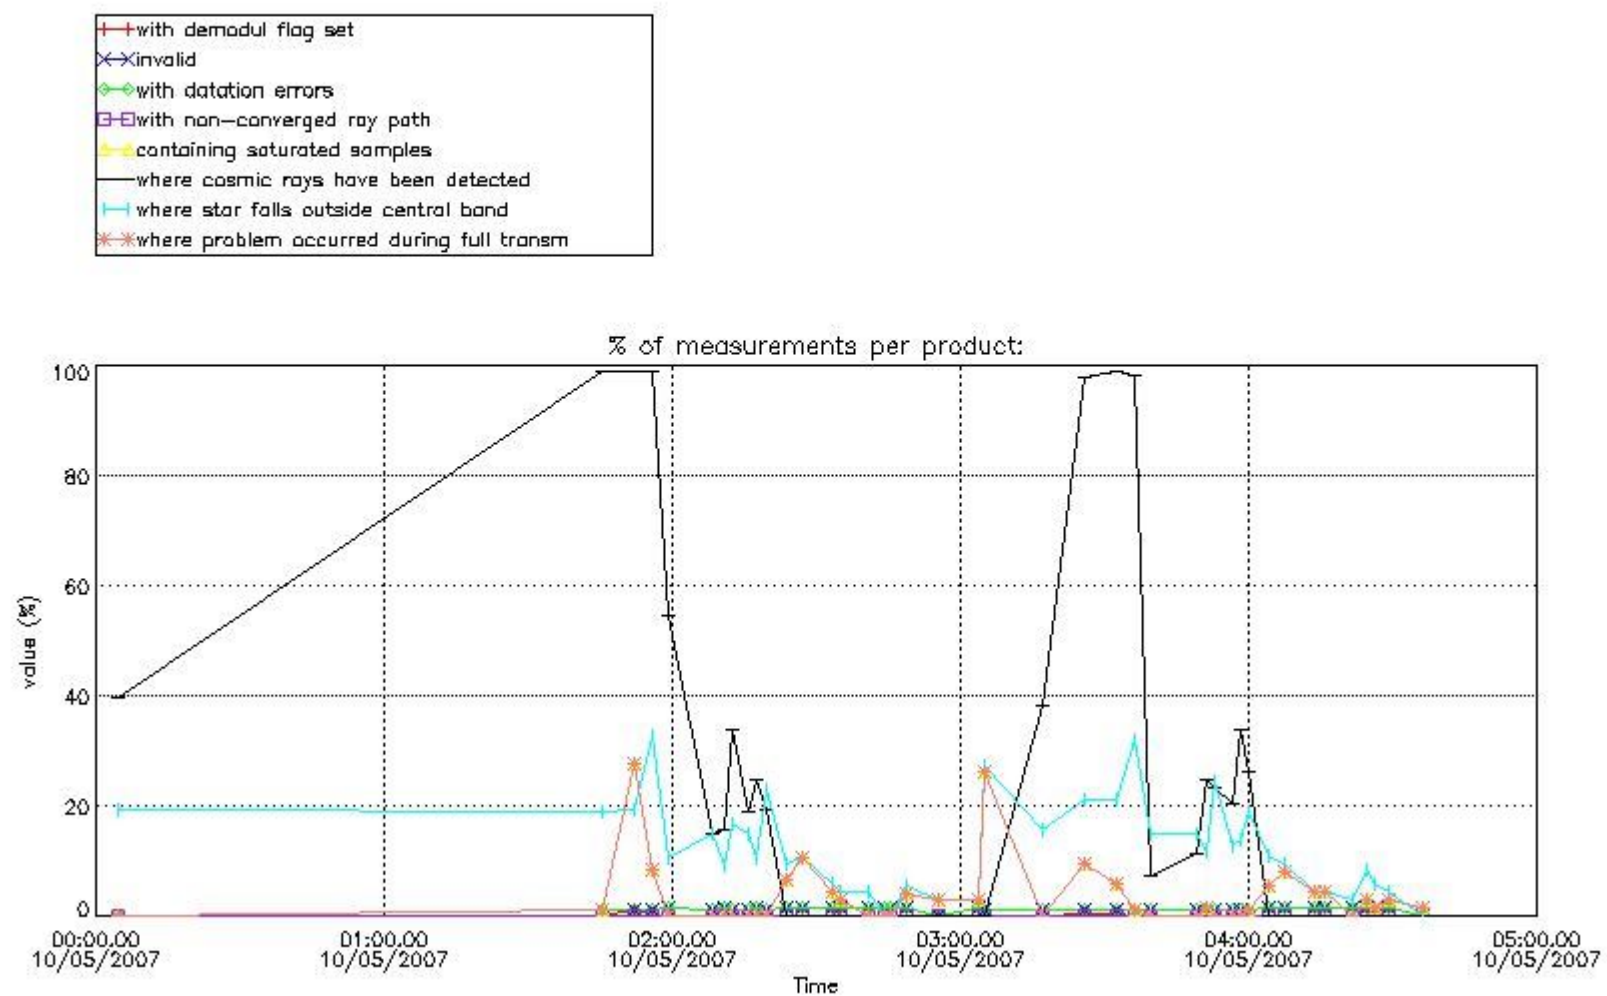

At least one measurement with demodulation flag set:	21.4286 %
Reference spectrum computed from DB:	0.00000 %
Reference spectrum with small number of measurements:	0.00000 %
SATU data not used:	0.00000 %

5.2 Plot quality information per product (time dependant)

5.3 Plot quality information per product (world map)