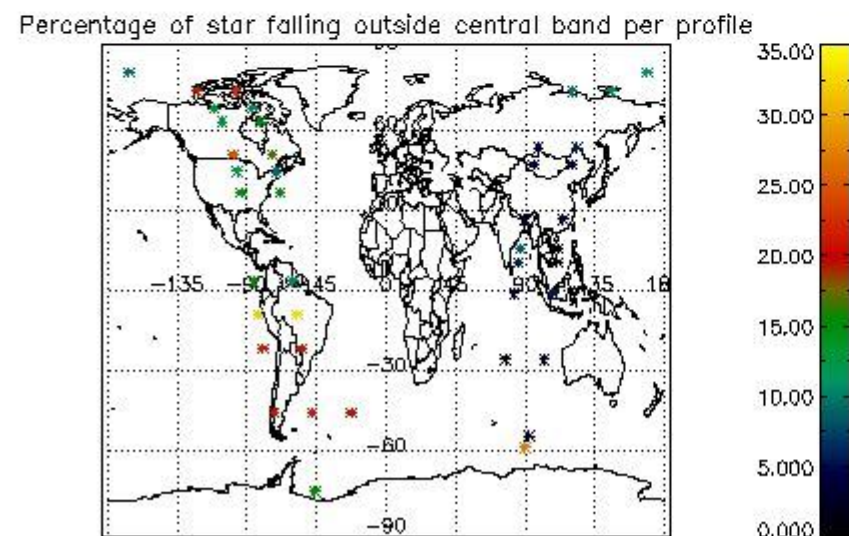

6. Statistics and plot of tangent altitude of the last measurement (DARK & BRIGHT products without errors)

6.1 Statistics on tangent altitude lost:

Statistics	DARK	BRIGHT	TWILIGHT
Mean:	11.581	21.646	12.928
St. deviation:	4.5398	4.3435	0.0000
Maximum:	19.052	27.301	12.928
Minimum:	4.8993	9.1837	12.928
Number of data:	9.0000	20.000	1.0000

6.2 Plot for DARK limb products