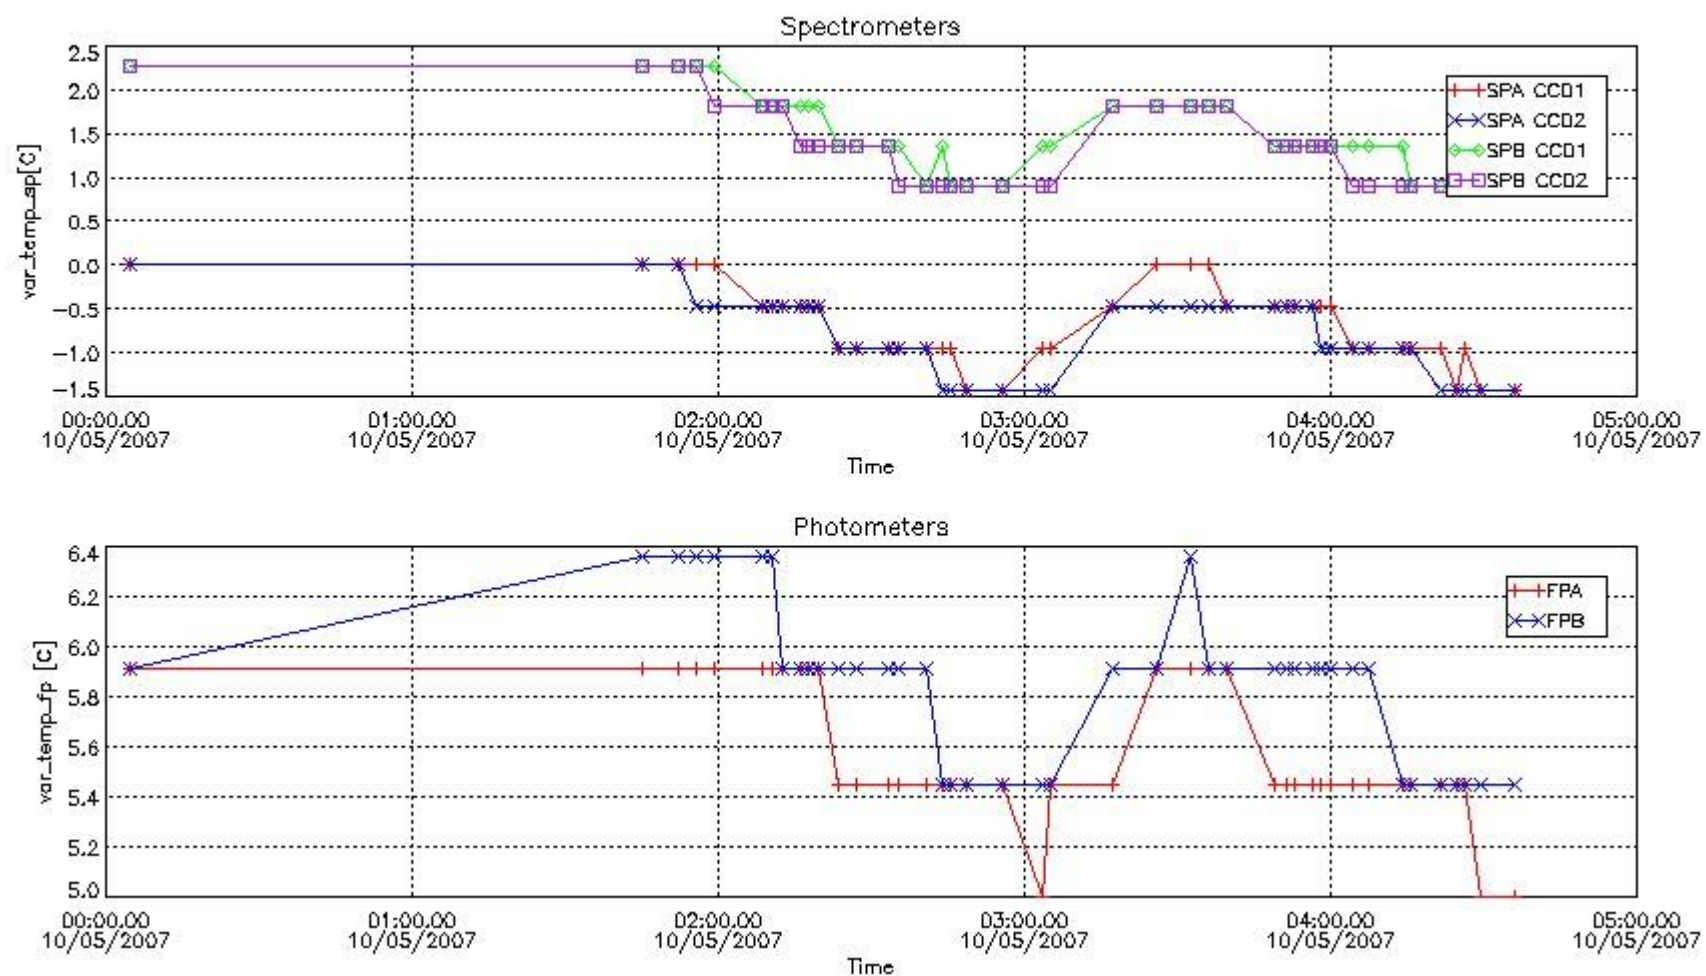

37	GOM_TRA_1PNPDE20070510_041546_000000362058_00033_27141_0305.N1	10-MAY-2007 04:15:46	Bright	35.500	111	8Eta Boo	2.6800	6000.0	71	27141	No
38	GOM_TRA_1PNPDE20070510_042131_000000332058_00033_27141_0306.N1	10-MAY-2007 04:21:31	Bright	33.000	152	12Alp2CVn	2.8900	11000.	66	27141	No
39	GOM_TRA_1PNPDE20070510_042435_000000362058_00033_27141_0307.N1	10-MAY-2007 04:24:35	Bright	36.000	39	85Eta UMa	1.8540	24000.	72	27141	No
40	GOM_TRA_1PNPDE20070510_042605_000000352058_00033_27141_0308.N1	10-MAY-2007 04:26:05	Bright	35.000	55	79Zet UMa	2.0600	10200.	70	27141	No
41	GOM_TRA_1PNPDE20070510_042915_000000362058_00033_27141_0309.N1	10-MAY-2007 04:29:15	Bright	35.500	36	50Alp UMa	1.8000	6300.0	71	27141	No
42	GOM_TRA_1PNPDE20070510_043610_000000342058_00033_27141_0310.N1	10-MAY-2007 04:36:10	Bright	33.500	49	1Alp UMi	1.9900	6300.0	67	27141	No

3. Plot of GOMOS spectrometers and photometers temperatures from level 1b data

4. Overview of dark signal processing per product

The Dark Charge (DC) is a temperature-dependant signal added to the useful measurements and it is therefore subtracted from them during the processing. There are two phenomena that produce a continuous increase of the DC: the "hot pixels" (a pixel is "hot" when its DC exceeds by a significant amount its value measured on ground at the same temperature) and the "Random Telegraphic Signal" (abrupt change positive or negative of the CCD pixel signal, random in time, affecting only the DC part of the signal and not the photon generated signal).

In this section a list of products that did not use the Dark Sky Area (DSA) observation for the DC computation is given. It is also provided the mean DC plot per product for dark limb products with no error flag set.

4.1 All products used the DSA observation for the DC computation

4.2 Plot of mean dark charges per product: only products in DARK limb conditions without errors are used