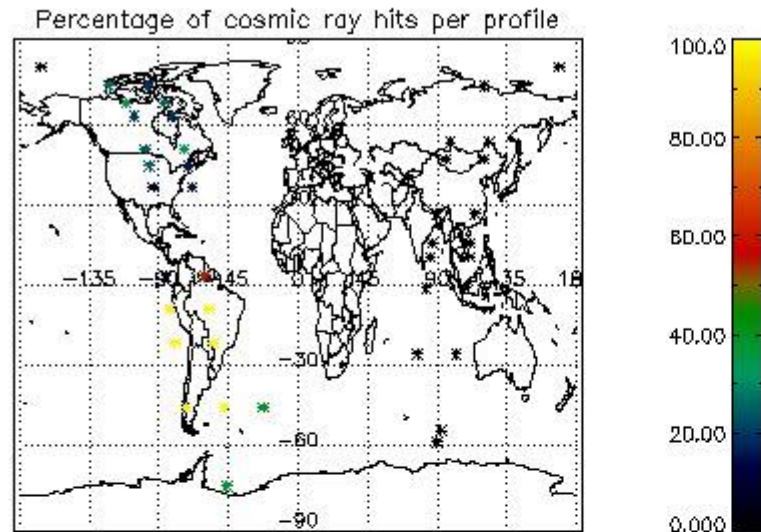

6. Statistics and plot of tangent altitude of the last measurement (DARK & BRIGHT products without errors)

6.1 Statistics on tangent altitude lost:

Statistics	DARK	BRIGHT	TWILIGHT
Mean:	11.581	21.646	12.928
St. deviation:	4.5398	4.3435	0.0000
Maximum:	19.052	27.301	12.928
Minimum:	4.8993	9.1837	12.928
Number of data:	9.0000	20.000	1.0000

6.2 Plot for DARK limb products