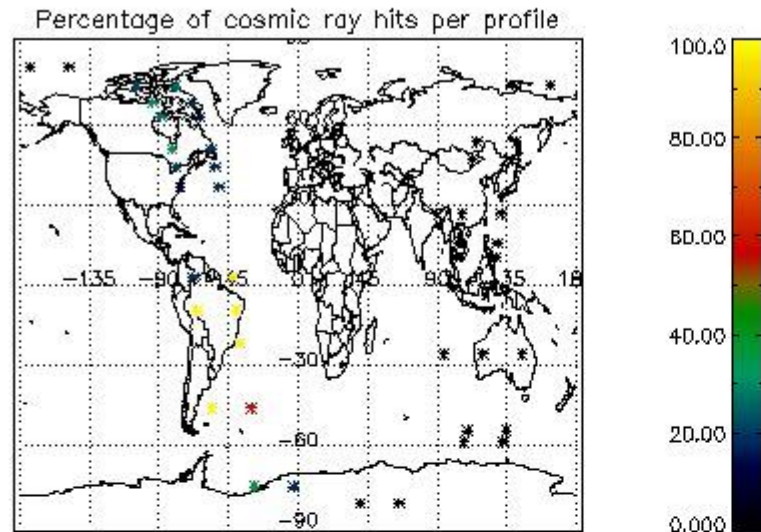

6. Statistics and plot of tangent altitude of the last measurement (DARK & BRIGHT products without errors)

6.1 Statistics on tangent altitude lost:

Statistics	DARK	BRIGHT	TWILIGHT
Mean:	12.100	19.166	14.975
St. deviation:	4.2748	7.4230	1.9802
Maximum:	17.482	30.097	16.375
Minimum:	4.7233	3.0717	13.575
Number of data:	7.0000	25.000	2.0000

6.2 Plot for DARK limb products