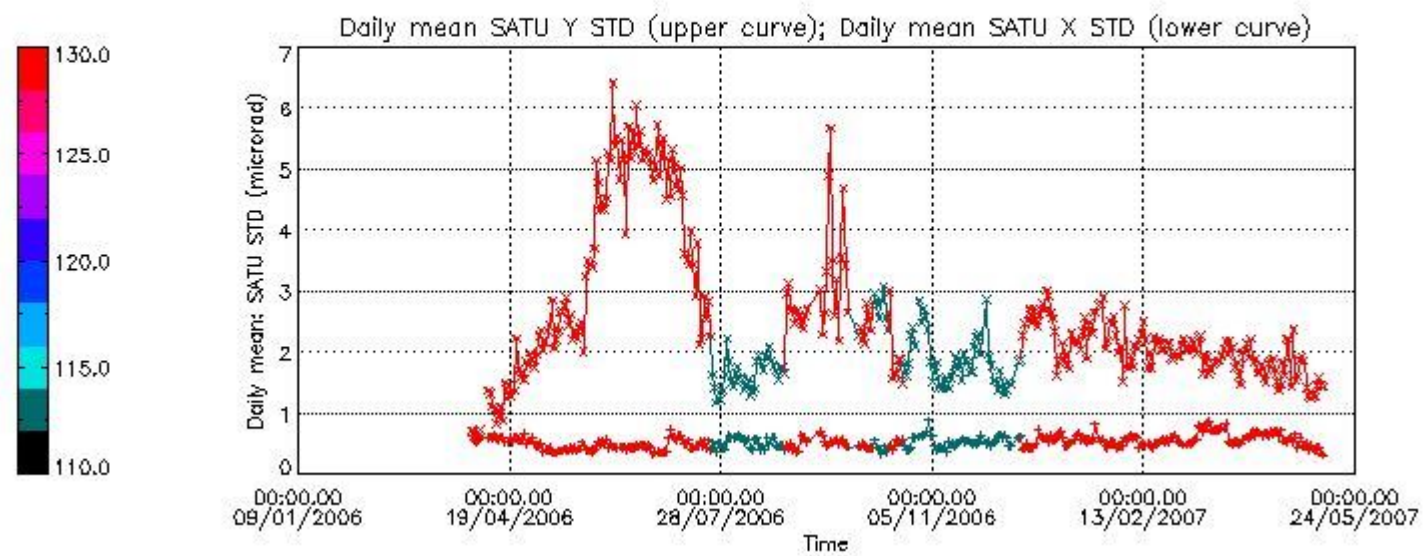

Number of data:	6250.0	6250.0	20550.	20550.

7.2.2 Trend of daily SATU NEA St. deviation since 1st April 2006 (dark limb)

The long term trend of the SATU 'X' and 'Y' standard deviations should be constant during the whole mission.

The colorbar represents the start tangent altitude (km) of the occultations.

Upper curve: STD of SATU Y axis

Lower curve: STD of SATU X axis

8. Auxiliary Data Files used for the production reported in section 2.4

The number reported in the third column indicates since which file (see list in section 2.4) the corresponding auxiliary file has been used. The fourth column is the date of those product files.

Type	Auxiliary Filename	Used since product	Used since product date
INST_PHYS_CHARACTERISTICS	GOM_INS_AXNIEC20050627_150713_20030716_120000_20100101_000000	1	09-MAY-2007 00:05:59
CALIBRATION_DATABASE	GOM_CAL_AXVIEC20070503_074756_20070502_000000_20100101_000000	1	09-MAY-2007 00:05:59
LEVEL-1B_PROC_CONFIG	GOM_PR1_AXNIEC20050627_151042_20020301_000000_20100101_000000	1	09-MAY-2007 00:05:59
STAR_CATALOGUE	GOM_CAT_AXVIEC20020121_161009_20020101_000000_20200101_000000	1	09-MAY-2007 00:05:59
STELLAR_SPECTRA_DATABANK	GOM_STS_AXNIEC20040308_103538_20020101_160000_20100101_000000	1	09-MAY-2007 00:05:59
ECMWF_FILE	AUX_ECF_AXNECM20070508_061112_20070508_210000_20070509_090000	1	09-MAY-2007 00:05:59
OPTIONAL_ECMWF_FILE	MISSING	1	09-MAY-2007 00:05:59
ORBIT_DATA_FILE	DOR_NAV_OPNPDE20070508_210844_000060572058_00014_27122_3443.N1	1	09-MAY-2007 00:05:59
ORBIT_DATA_FILE	DOR_NAV_OPNPDE20070508_224941_000060572058_00015_27123_3444.N1	6	09-MAY-2007 00:36:14
ORBIT_DATA_FILE	DOR_NAV_OPNPDE20070509_003038_000057382058_00016_27124_3445.N1	29	09-MAY-2007 02:16:50