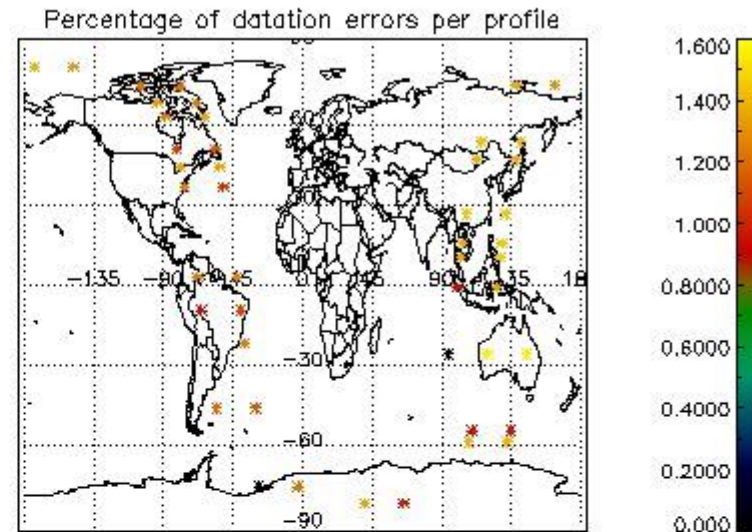

6. Statistics and plot of tangent altitude of the last measurement (DARK & BRIGHT products without errors)

6.1 Statistics on tangent altitude lost:

Statistics	DARK	BRIGHT	TWILIGHT
Mean:	12.100	19.166	14.975
St. deviation:	4.2748	7.4230	1.9802
Maximum:	17.482	30.097	16.375
Minimum:	4.7233	3.0717	13.575
Number of data:	7.0000	25.000	2.0000

6.2 Plot for DARK limb products