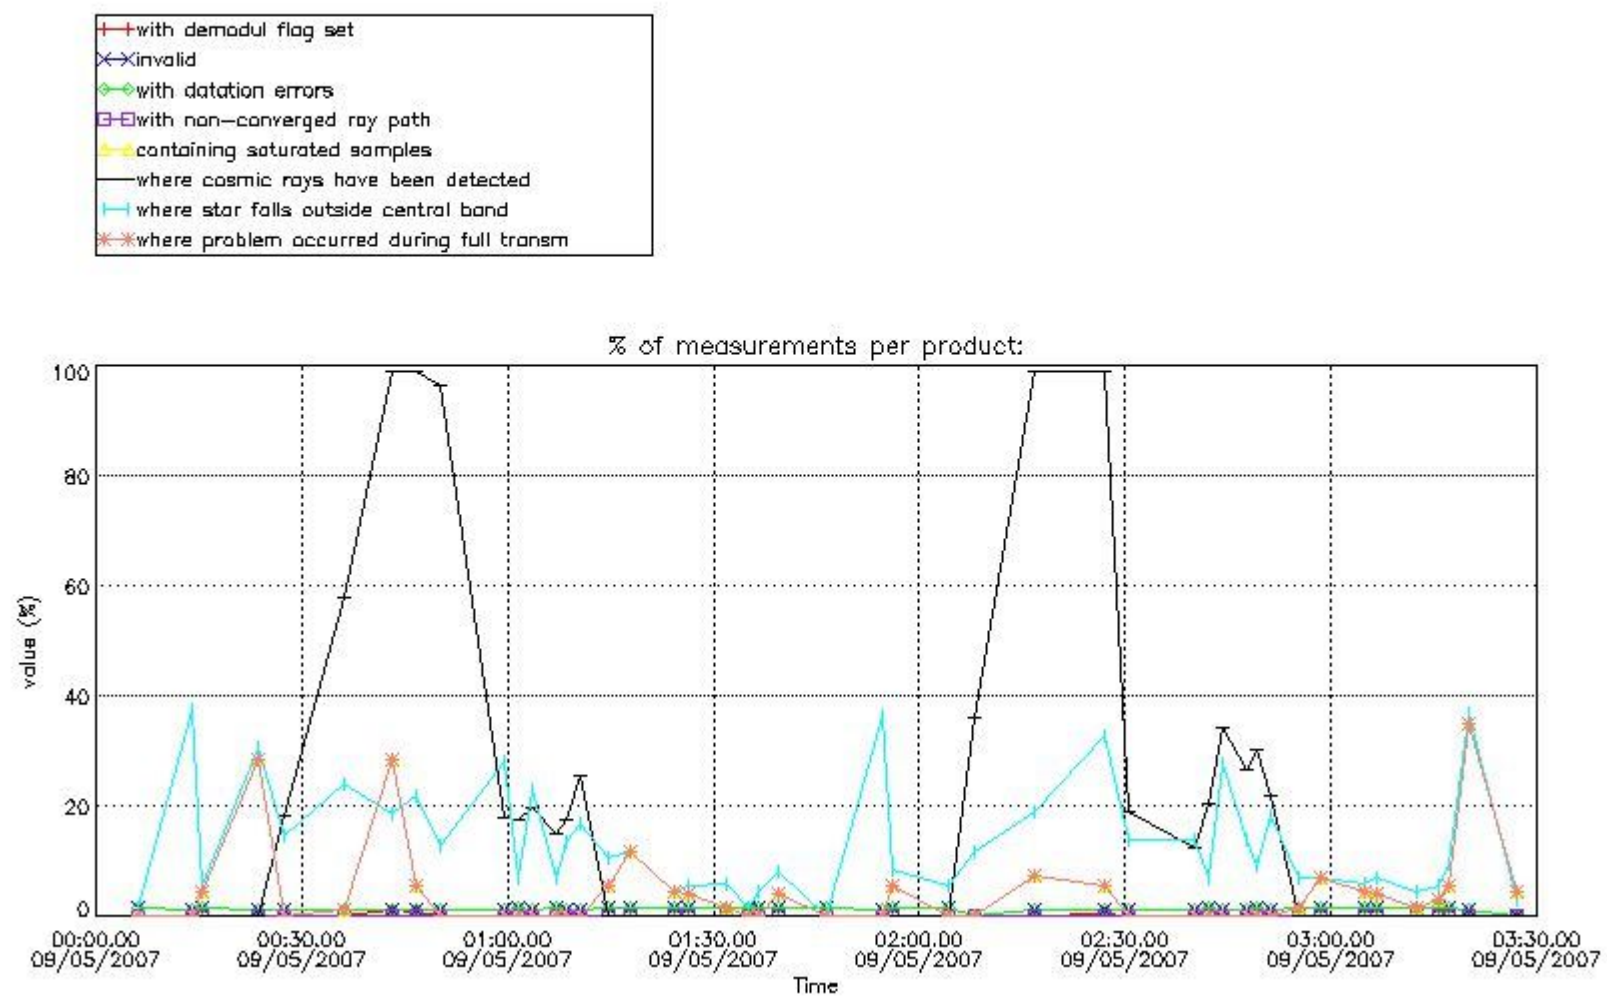

At least one measurement with demodulation flag set:	17.3913 %
Reference spectrum computed from DB:	0.00000 %
Reference spectrum with small number of measurements:	0.00000 %
SATU data not used:	0.00000 %

5.2 Plot quality information per product (time dependant)

5.3 Plot quality information per product (world map)