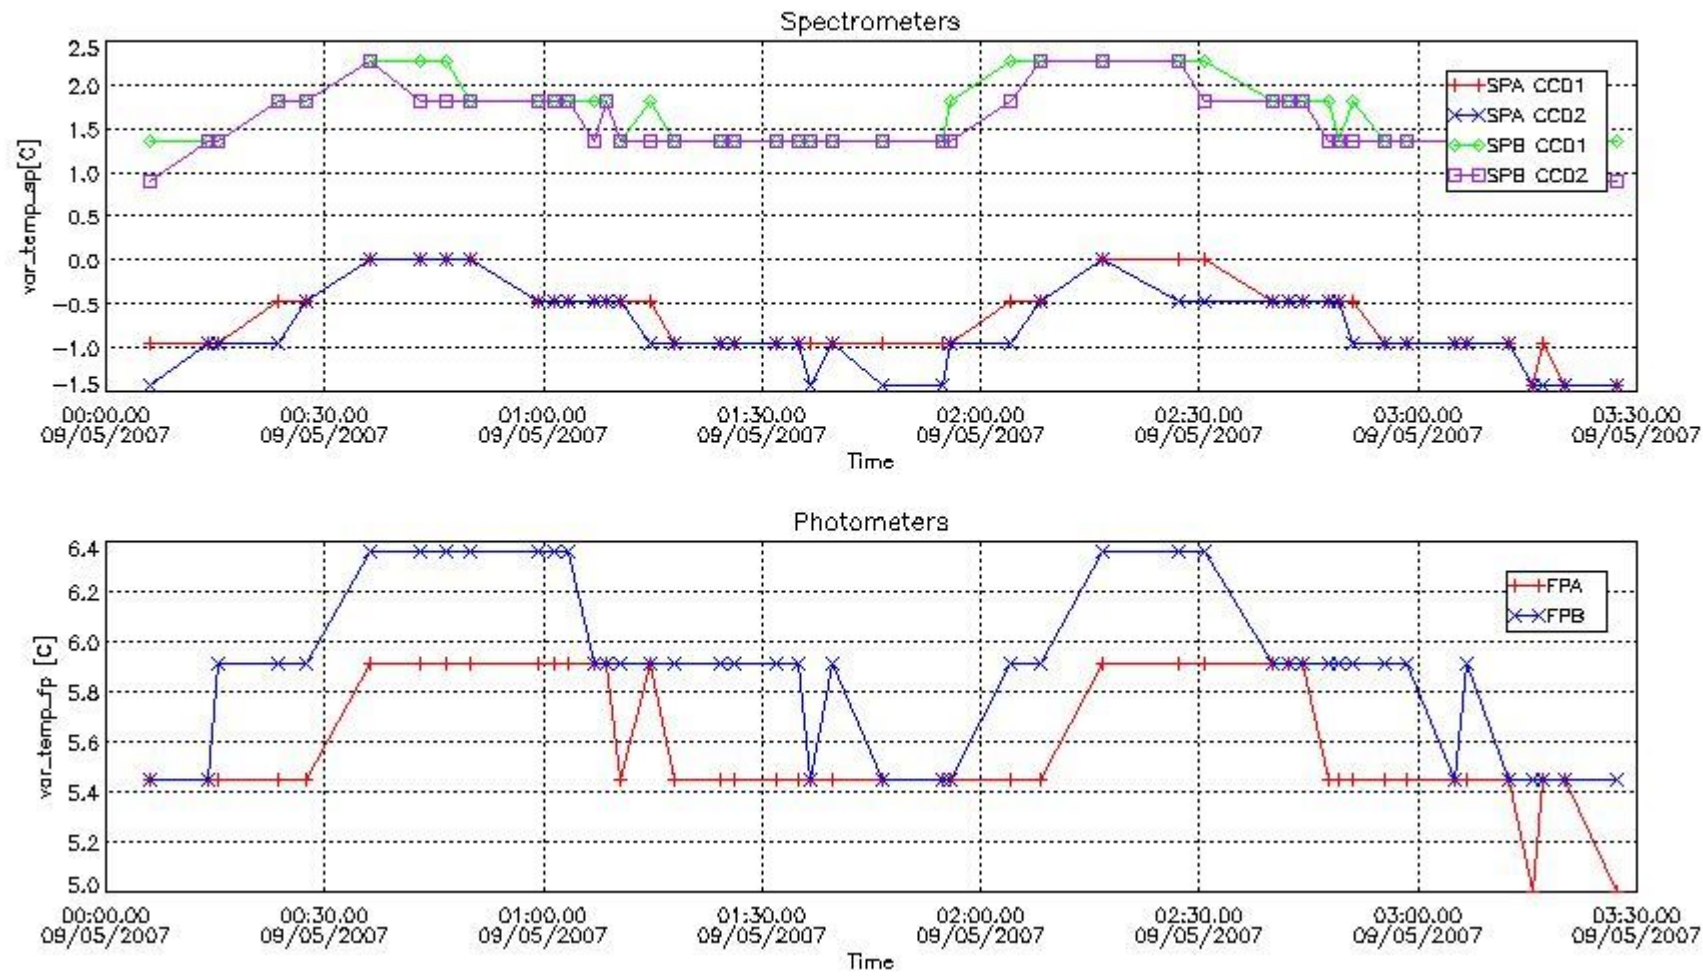

3. Plot of GOMOS spectrometers and photometers temperatures from level 1b data

4. Overview of dark signal processing per product

The Dark Charge (DC) is a temperature-dependant signal added to the useful measurements and it is therefore subtracted from them during the processing. There are two phenomena that produce a continuous increase of the DC: the "hot pixels" (a pixel is "hot" when its DC exceeds by a significant amount its value measured on ground at the same temperature) and the "Random Telegraphic Signal" (abrupt change positive or negative of the CCD pixel signal, random in time, affecting only the DC part of the signal and not the photon generated signal).

In this section a list of products that did not use the Dark Sky Area (DSA) observation for the DC computation is given. It is also provided the mean DC plot per product for dark limb products with no error flag set.

4.1 All products used the DSA observation for the DC computation

4.2 Plot of mean dark charges per product: only products in DARK limb conditions without errors are used