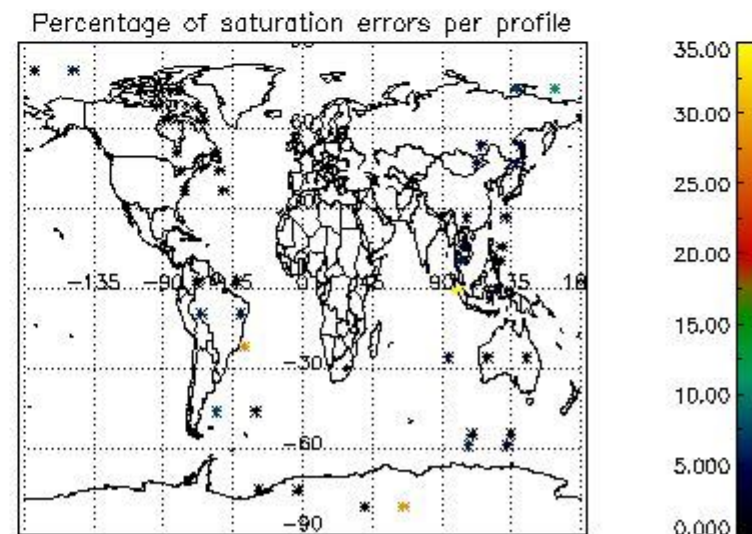

6. Statistics and plot of tangent altitude of the last measurement (DARK & BRIGHT products without errors)

6.1 Statistics on tangent altitude lost:

Statistics	DARK	BRIGHT	TWILIGHT
Mean:	12.100	19.166	14.975
St. deviation:	4.2748	7.4230	1.9802
Maximum:	17.482	30.097	16.375
Minimum:	4.7233	3.0717	13.575
Number of data:	7.0000	25.000	2.0000

6.2 Plot for DARK limb products