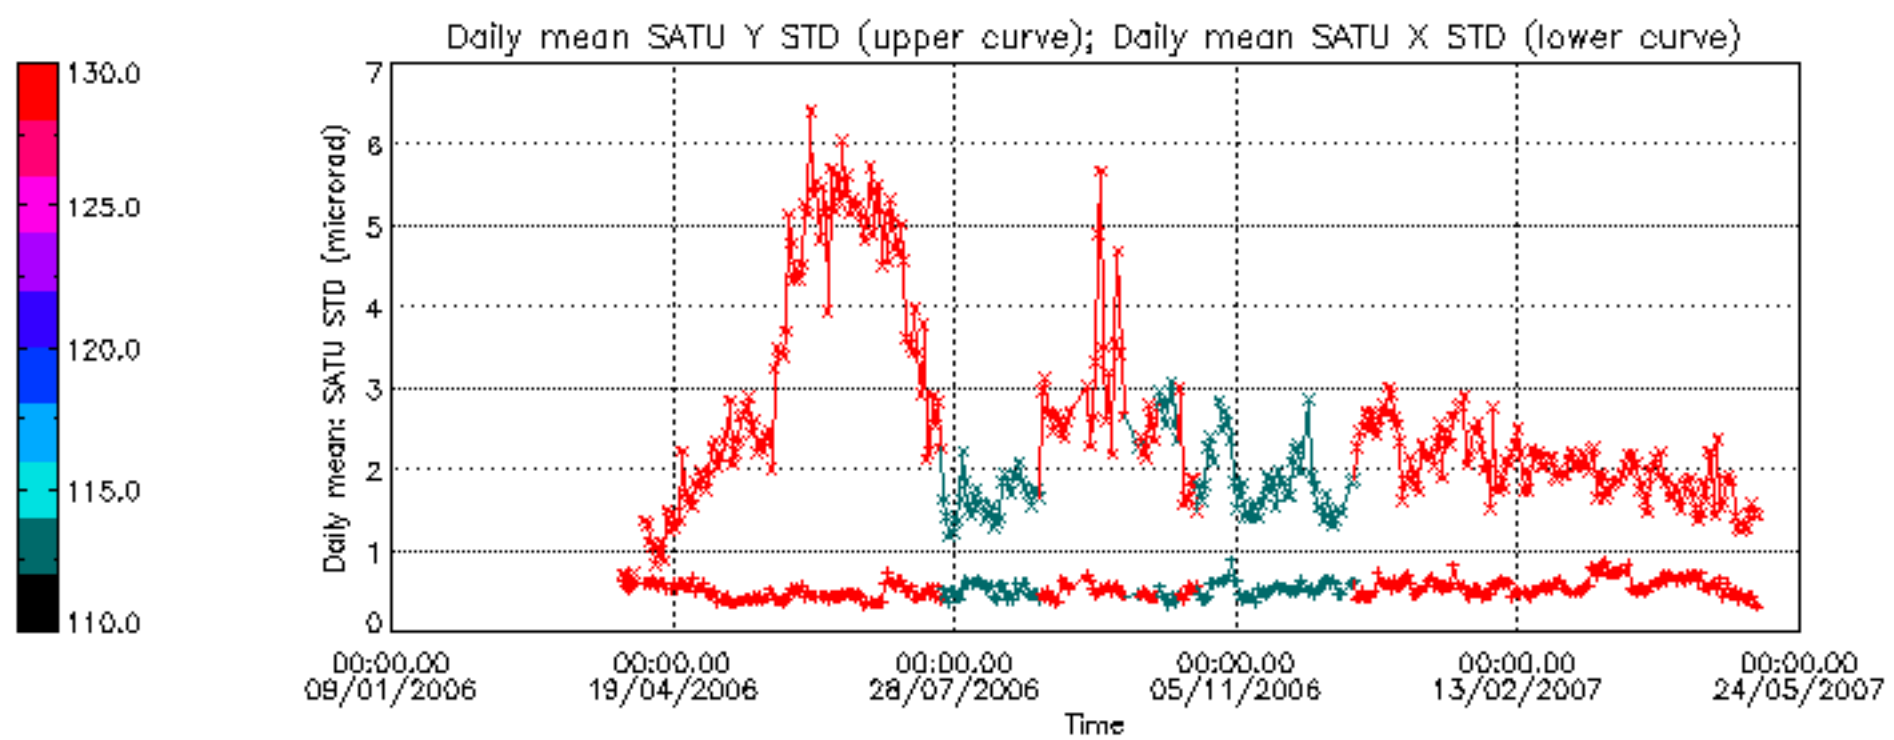

Tangent altitude at which the star is lost

Tangent altitude at which the star is lost

/nas3/ENVISAT/GOMOS/GOM_NL__0P/GOM_NL__0PNPDE20070501_013443_000038472057_00403_27010_3611.N1

1; -370.3; 01-MAY-2007 01:34:43; Dark ; 59.5; 0; ; 0.00; 0;occ; 119; 0;27010
 2; -150.6; 01-MAY-2007 01:38:22; Dark ; 42.5; 31; Alp Gru ; 1.73; 15200;occ; 85; 0;27010
 3; 7.7; 01-MAY-2007 01:41:01; Dark ; 45.5; 148; Alp Tuc ; 2.88; 4100;occ; 91; 0;27011
 4; 177.8; 01-MAY-2007 01:43:51; Dark ; 35.0; 45; Alp Pav ; 1.94; 26000;occ; 70; 0;27011
 5; 575.4; 01-MAY-2007 01:50:28; Dark ; 42.0; 43; Alp TrA ; 1.91; 4250;occ; 84; 0;27011
 6; 707.1; 01-MAY-2007 01:52:40; Dark ; 42.5; 134; Bet TrA ; 2.81; 6600;occ; 85; 0;27011
 7; 831.2; 01-MAY-2007 01:54:44; Dark ; 43.5; 4; Alp1Cen ;-0.01; 5800;occ; 87; 0;27011
 8; 1036.0; 01-MAY-2007 01:58:09; Dark ; 42.0; 78; Alp Lup ; 2.30; 28000;occ; 84; 0;27011
 9; 1129.0; 01-MAY-2007 01:59:42; Dark ; 39.0; 81; Eta Cen ; 2.36; 28000;occ; 78; 0;27011
 10; 1254.7; 01-MAY-2007 02:01:48; Dark ; 43.0; 54; 5The Cen ; 2.06; 4500;occ; 86; 0;27011
 11; 1512.0; 01-MAY-2007 02:06:05; Dark ; 41.0; 169; 46Gam Hya ; 2.99; 4700;occ; 82; 0;27011
 12; 1711.6; 01-MAY-2007 02:09:25; Bright; 39.0; 15; 67Alp Vir ; 0.98; 28000;occ; 78; 0;27011
 13; 1895.7; 01-MAY-2007 02:12:29; Bright; 35.5; 121; 29Gam Vir ; 2.74; 7200;occ; 71; 0;27011
 14; 2095.3; 01-MAY-2007 02:15:48; Bright; 35.5; 138; 47Eps Vir ; 2.83; 4700;occ; 71; 0;27011
 15; 2559.8; 01-MAY-2007 02:23:33; Bright; 34.5; 152; 12Alp2CVn ; 2.89; 11000;occ; 69; 0;27011
 16; 2832.2; 01-MAY-2007 02:28:05; Bright; 35.0; 87; 64Gam UMA ; 2.43; 11000;occ; 70; 0;27011
 17; 2915.7; 01-MAY-2007 02:29:29; Bright; 35.0; 82; 48Bet UMA ; 2.37; 10600;occ; 70; 0;27011
 18; 2994.8; 01-MAY-2007 02:30:48; Bright; 35.5; 36; 50Alp UMA ; 1.80; 6300;occ; 71; 0;27011
 19; 3444.8; 01-MAY-2007 02:38:18; Bright; 32.0; 49; 1Alp UMi ; 1.99; 6300;occ; 64; 0;27011