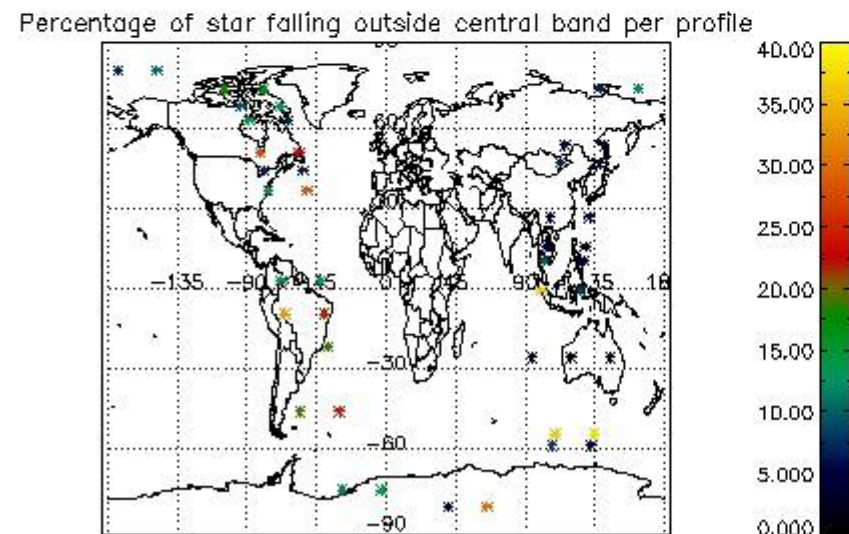

6. Statistics and plot of tangent altitude of the last measurement (DARK & BRIGHT products without errors)

6.1 Statistics on tangent altitude lost:

Statistics	DARK	BRIGHT	TWILIGHT
Mean:	12.100	19.166	14.975
St. deviation:	4.2748	7.4230	1.9802
Maximum:	17.482	30.097	16.375
Minimum:	4.7233	3.0717	13.575
Number of data:	7.0000	25.000	2.0000

6.2 Plot for DARK limb products