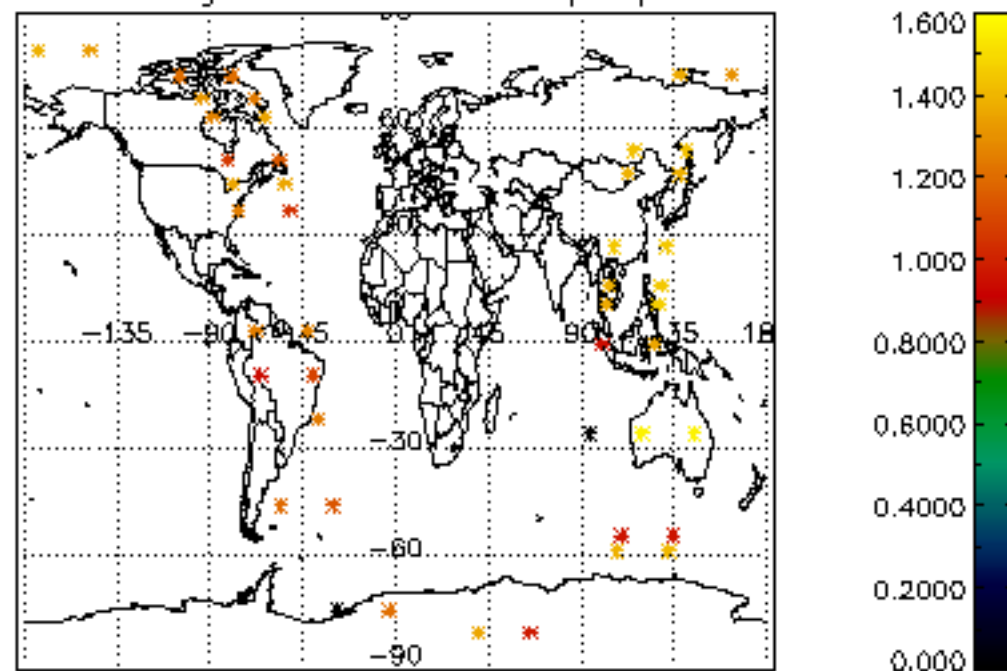

Percentage of datation errors per profile