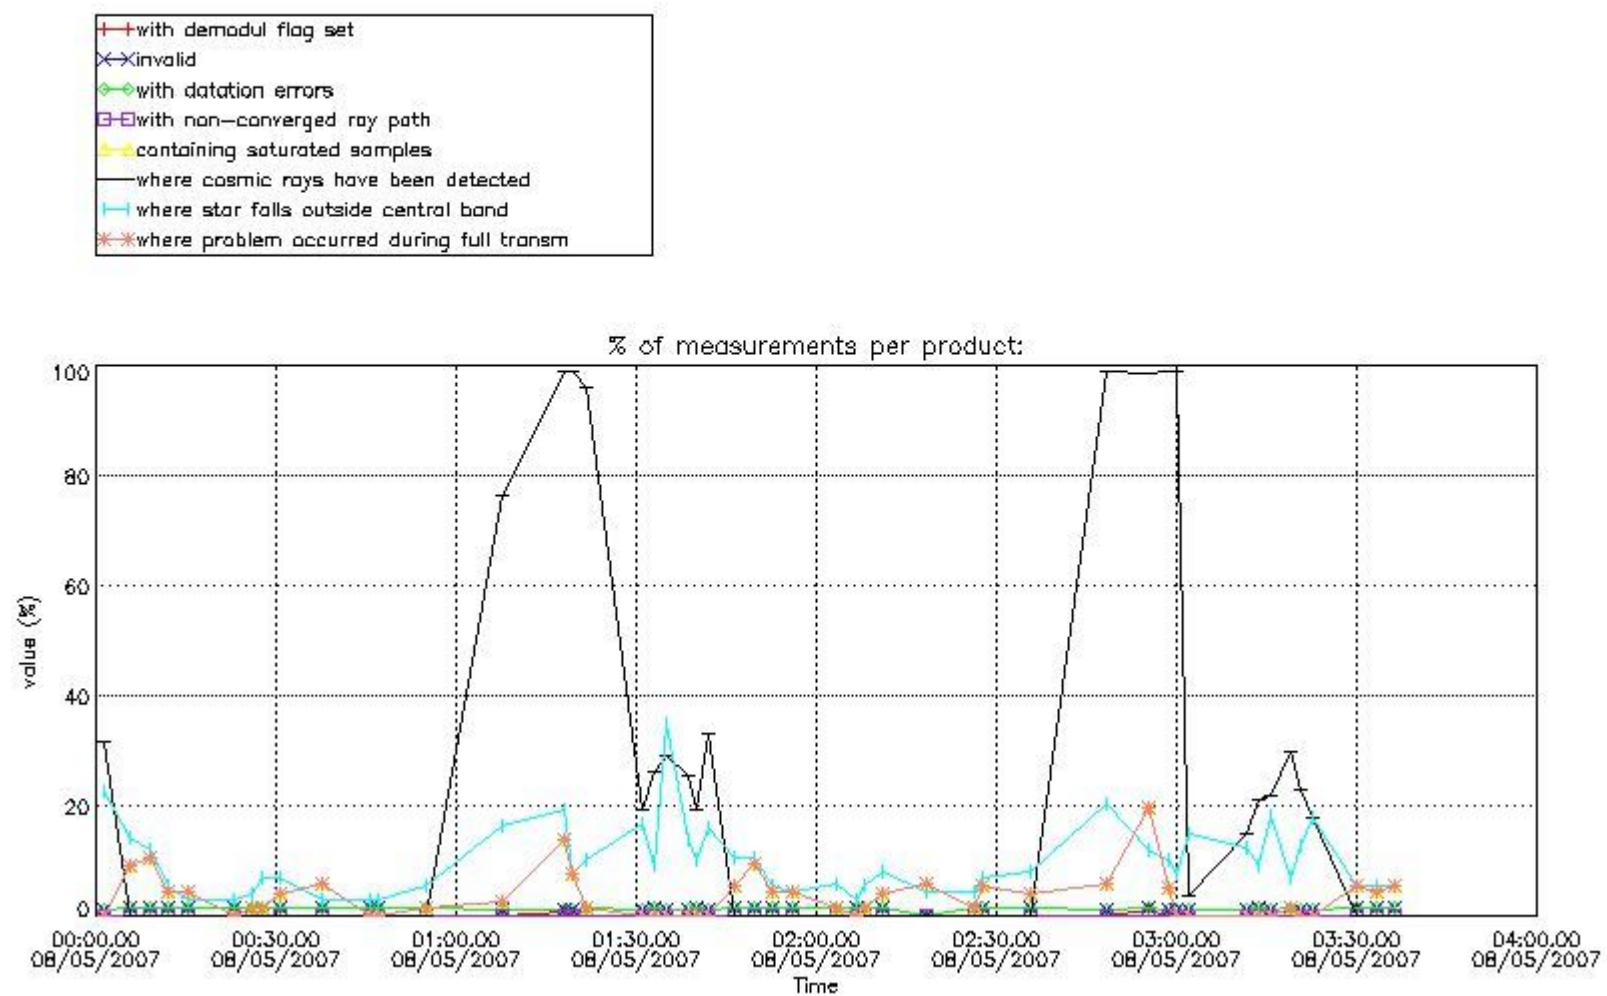

At least one measurement with demodulation flag set:	20.4082 %
Reference spectrum computed from DB:	0.00000 %
Reference spectrum with small number of measurements:	0.00000 %
SATU data not used:	0.00000 %

5.2 Plot quality information per product (time dependant)

5.3 Plot quality information per product (world map)