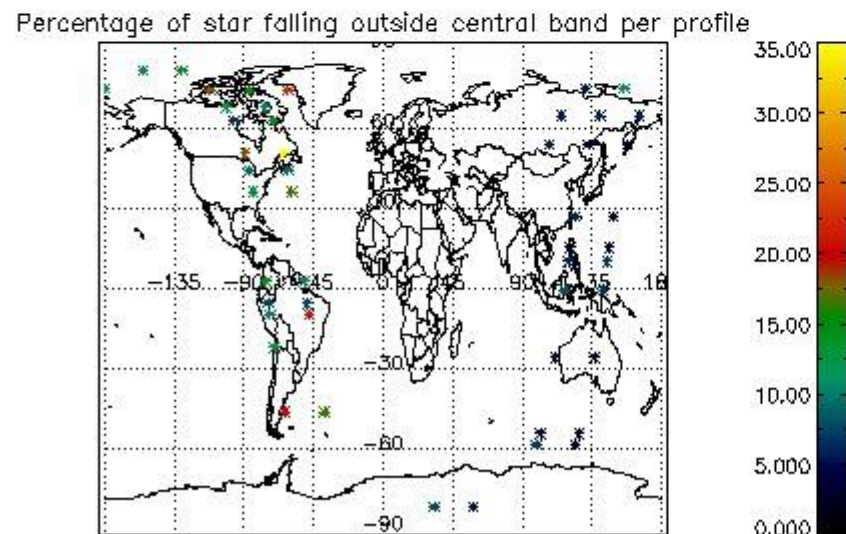

6. Statistics and plot of tangent altitude of the last measurement (DARK & BRIGHT products without errors)

6.1 Statistics on tangent altitude lost:

Statistics	DARK	BRIGHT	TWILIGHT
Mean:	16.368	21.072	NaN
St. deviation:	2.9586	2.6037	NaN
Maximum:	20.040	26.167	NaN
Minimum:	12.116	14.873	NaN
Number of data:	9.0000	27.000	NaN

6.2 Plot for DARK limb products