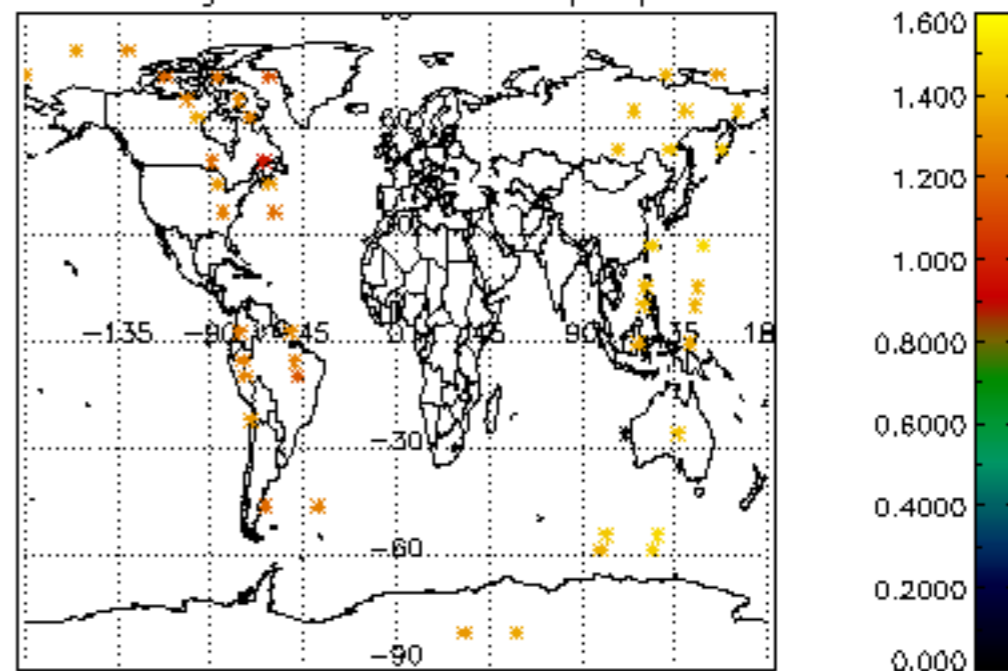

Percentage of datation errors per profile