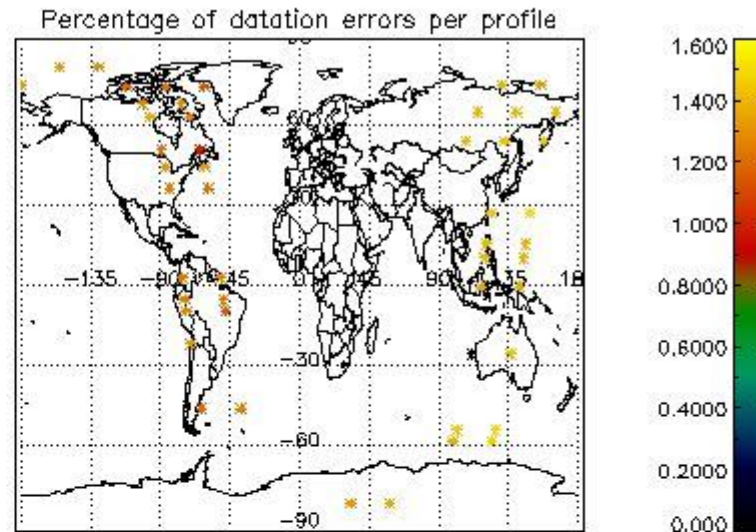

6. Statistics and plot of tangent altitude of the last measurement (DARK & BRIGHT products without errors)

6.1 Statistics on tangent altitude lost:

Statistics	DARK	BRIGHT	TWILIGHT
Mean:	16.368	21.072	NaN
St. deviation:	2.9586	2.6037	NaN
Maximum:	20.040	26.167	NaN
Minimum:	12.116	14.873	NaN
Number of data:	9.0000	27.000	NaN

6.2 Plot for DARK limb products