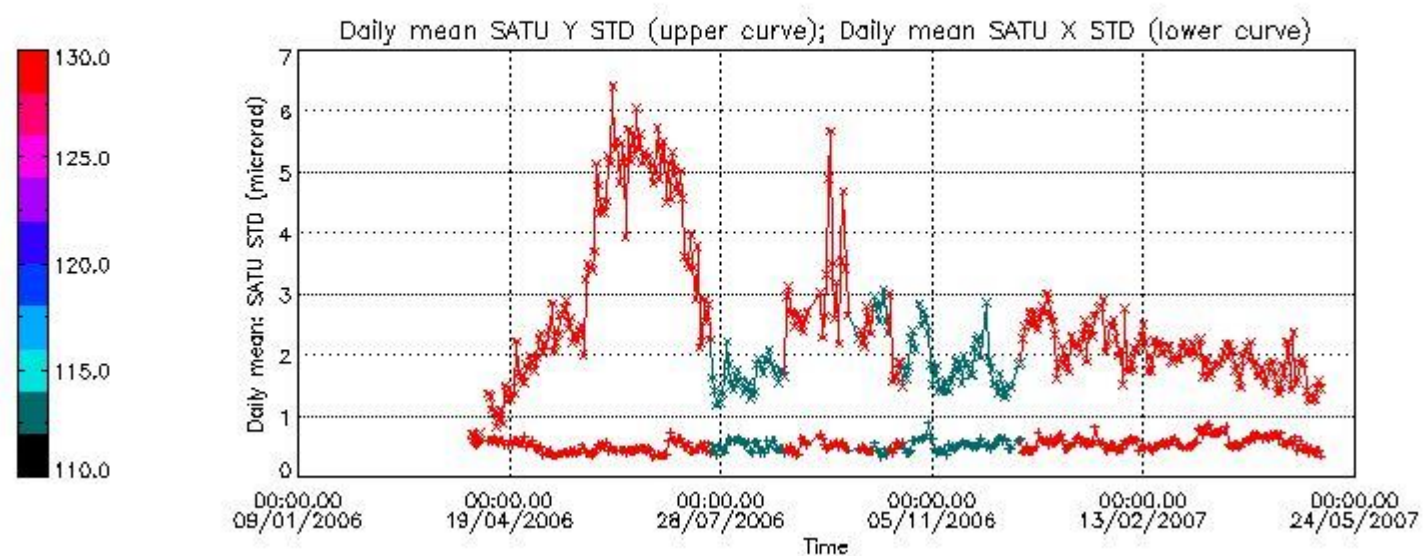

Number of data:	8150.0	8150.0	22250.	22250.

7.2.2 Trend of daily SATU NEA St. deviation since 1st April 2006 (dark limb)

The long term trend of the SATU 'X' and 'Y' standard deviations should be constant during the whole mission.

The colorbar represents the start tangent altitude (km) of the occultations.

Upper curve: STD of SATU Y axis

Lower curve: STD of SATU X axis

8. Auxiliary Data Files used for the production reported in section 2.4

The number reported in the third column indicates since which file (see list in section 2.4) the corresponding auxiliary file has been used. The fourth column is the date of those product files.

Type	Auxiliary Filename	Used since product	Used since product date
INST_PHYS_CHARACTERISTICS	GOM_INS_AXNIEC20050627_150713_20030716_120000_20100101_000000	1	08-MAY-2007 00:01:28
CALIBRATION_DATABASE	GOM_CAL_AXVIEC20070503_074756_20070502_000000_20100101_000000	1	08-MAY-2007 00:01:28
LEVEL-1B_PROC_CONFIG	GOM_PR1_AXNIEC20050627_151042_20020301_000000_20100101_000000	1	08-MAY-2007 00:01:28
STAR_CATALOGUE	GOM_CAT_AXVIEC20020121_161009_20020101_000000_20200101_000000	1	08-MAY-2007 00:01:28
STELLAR_SPECTRA_DATABANK	GOM_STS_AXNIEC20040308_103538_20020101_160000_20100101_000000	1	08-MAY-2007 00:01:28
ECMWF_FILE	AUX_ECF_AXNECM20070507_062114_20070507_210000_20070508_090000	1	08-MAY-2007 00:01:28
OPTIONAL_ECMWF_FILE	MISSING	1	08-MAY-2007 00:01:28
ORBIT_DATA_FILE	DOR_NAV_OPNPDE20070507_221238_000041442058_00001_27109_3436.N1	1	08-MAY-2007 00:01:28
ORBIT_DATA_FILE	DOR_NAV_OPNPDE20070507_232701_000057382058_00001_27109_3437.N1	14	08-MAY-2007 01:07:48
ORBIT_DATA_FILE	DOR_NAV_OPNPDE20070508_010239_000041442058_00002_27110_3438.N1	33	08-MAY-2007 02:26:19