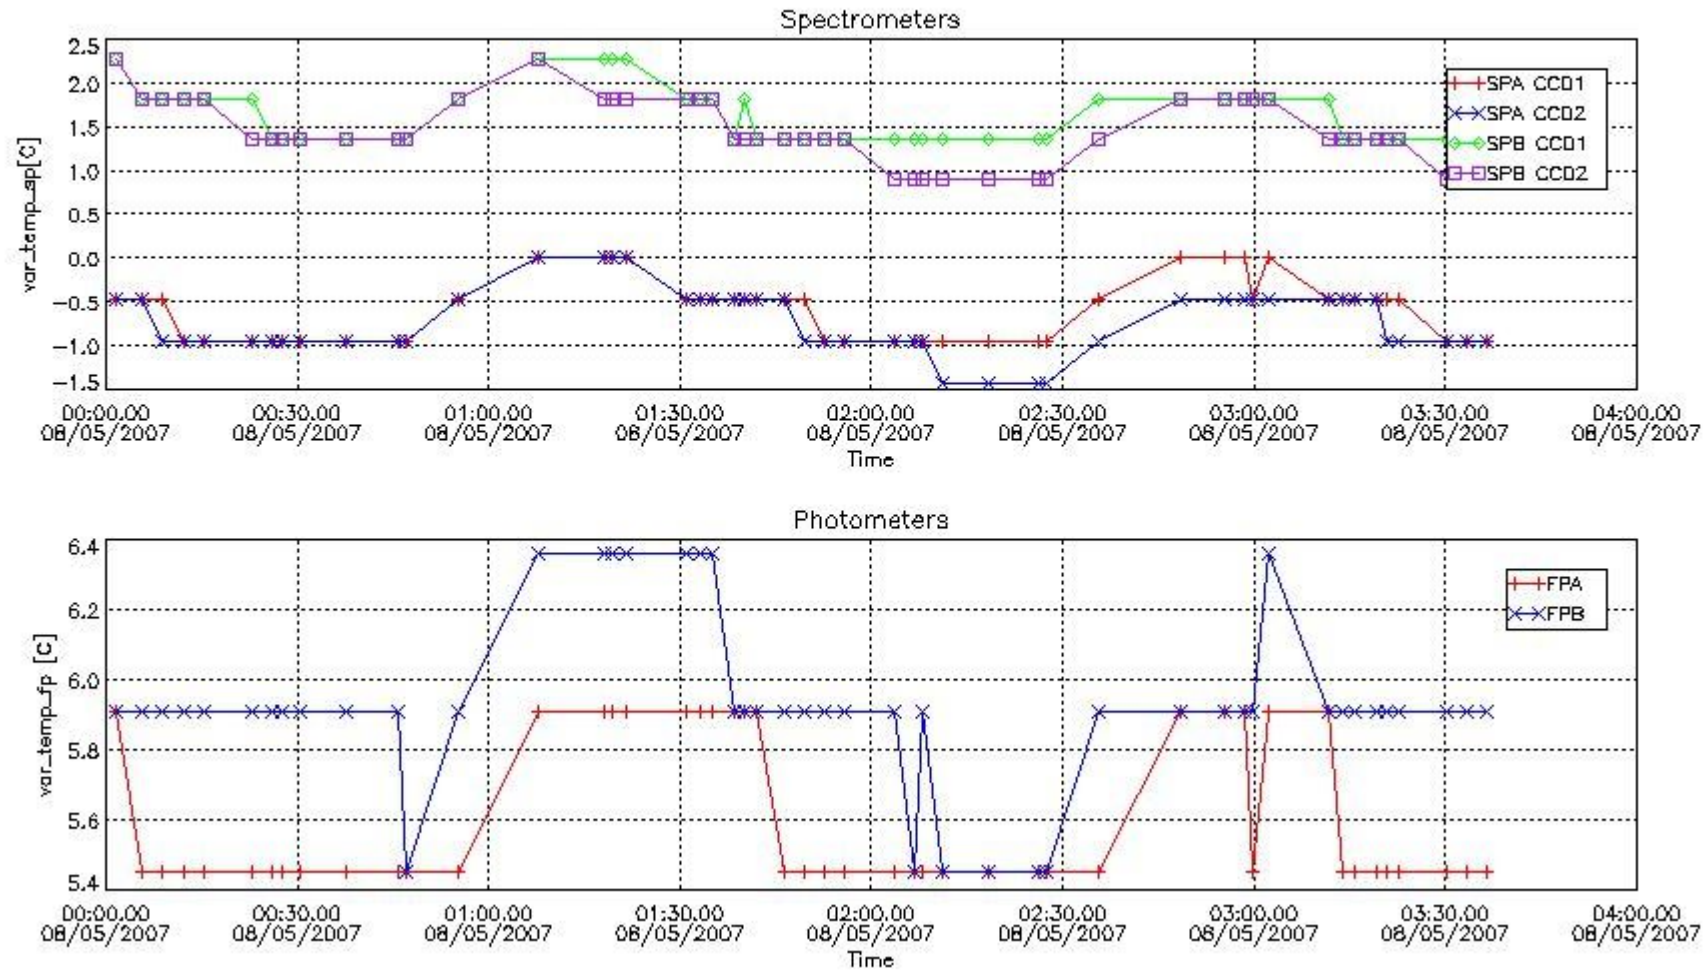

4. Overview of dark signal processing per product

The Dark Charge (DC) is a temperature-dependant signal added to the useful measurements and it is therefore subtracted from them during the processing. There are two phenomena that produce a continuous increase of the DC: the "hot pixels" (a pixel is "hot" when its DC exceeds by a significant amount its value measured on ground at the same temperature) and the "Random Telegraphic Signal" (abrupt change positive or negative of the CCD pixel signal, random in time, affecting only the DC part of the signal and not the photon generated signal).

In this section a list of products that did not use the Dark Sky Area (DSA) observation for the DC computation is given. It is also provided the mean DC plot per product for dark limb products with no error flag set.

4.1 All products used the DSA observation for the DC computation

4.2 Plot of mean dark charges per product: only products in DARK limb conditions without errors are used