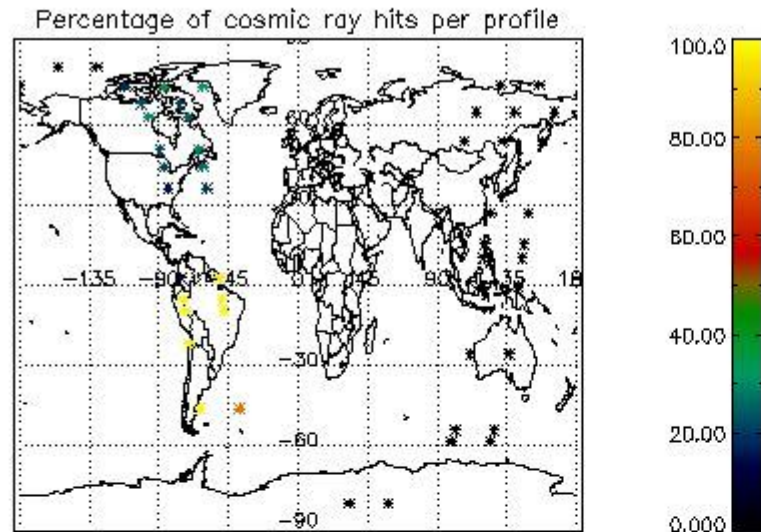

6. Statistics and plot of tangent altitude of the last measurement (DARK & BRIGHT products without errors)

6.1 Statistics on tangent altitude lost:

Statistics	DARK	BRIGHT	TWILIGHT
Mean:	16.368	21.072	NaN
St. deviation:	2.9586	2.6037	NaN
Maximum:	20.040	26.167	NaN
Minimum:	12.116	14.873	NaN
Number of data:	9.0000	27.000	NaN

6.2 Plot for DARK limb products