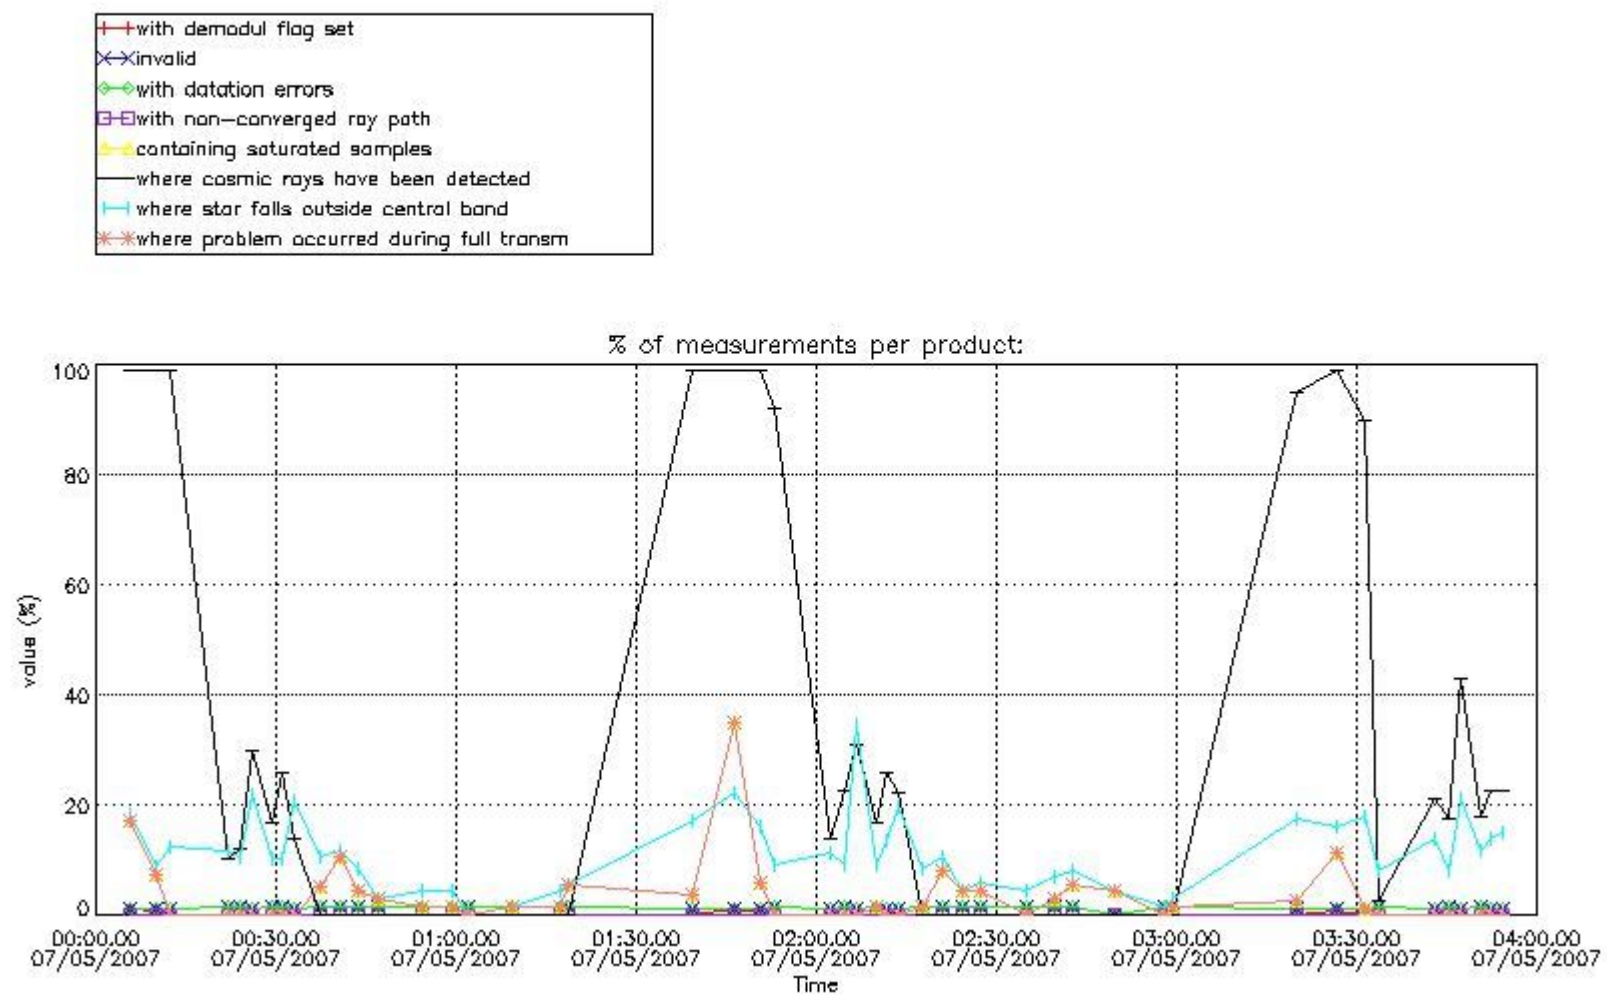

5.1 Percentage of products during reporting period with:

At least one measurement with demodulation flag set:	30.6122 %
Reference spectrum computed from DB:	0.00000 %
Reference spectrum with small number of measurements:	0.00000 %
SATU data not used:	0.00000 %

5.2 Plot quality information per product (time dependant)

5.3 Plot quality information per product (world map)