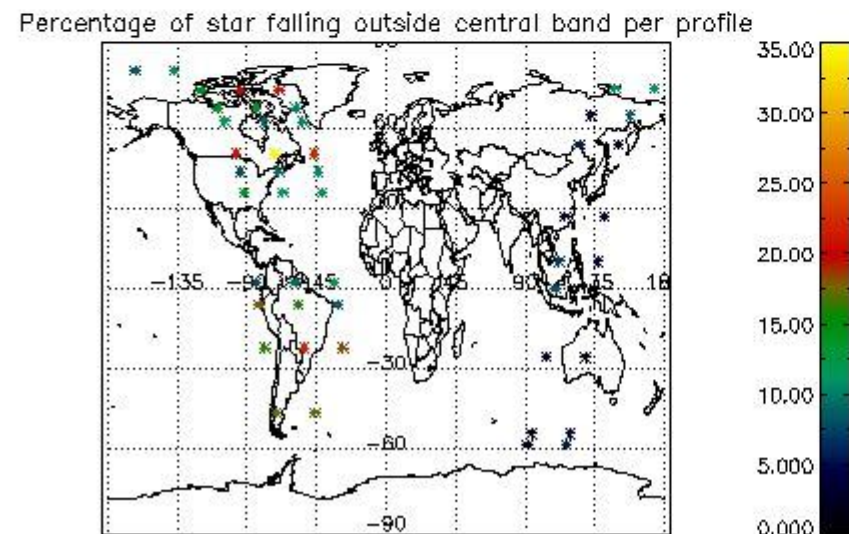

6. Statistics and plot of tangent altitude of the last measurement (DARK & BRIGHT products without errors)

6.1 Statistics on tangent altitude lost:

Statistics	DARK	BRIGHT	TWILIGHT
Mean:	15.134	21.871	NaN
St. deviation:	3.0009	2.9252	NaN
Maximum:	19.507	27.010	NaN
Minimum:	10.943	15.943	NaN
Number of data:	11.000	20.000	NaN

6.2 Plot for DARK limb products