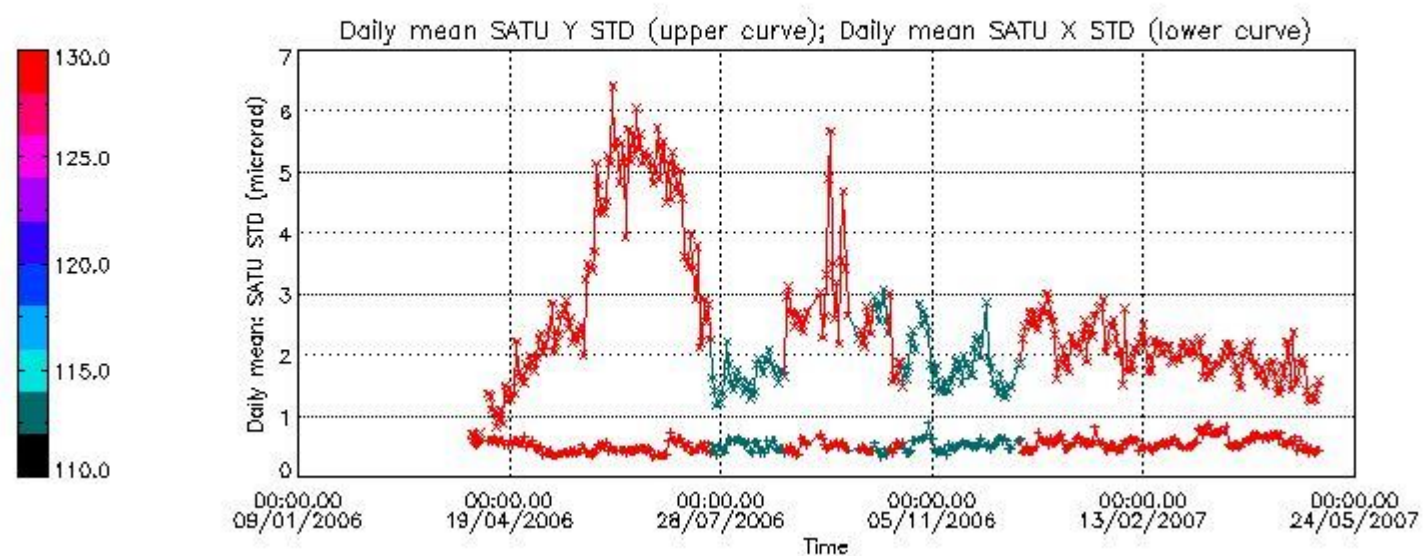

Number of data:	9850.0	9850.0	16500.	16500.

7.2.2 Trend of daily SATU NEA St. deviation since 1st April 2006 (dark limb)

The long term trend of the SATU 'X' and 'Y' standard deviations should be constant during the whole mission.

The colorbar represents the start tangent altitude (km) of the occultations.

Upper curve: STD of SATU Y axis

Lower curve: STD of SATU X axis

8. Auxiliary Data Files used for the production reported in section 2.4

The number reported in the third column indicates since which file (see list in section 2.4) the corresponding auxiliary file has been used. The fourth column is the date of those product files.

Type	Auxiliary Filename	Used since product	Used since product date
INST_PHYS_CHARACTERISTICS	GOM_INS_AXNIEC20050627_150713_20030716_120000_20100101_000000	1	07-MAY-2007 00:05:36
CALIBRATION_DATABASE	GOM_CAL_AXVIEC20070503_074756_20070502_000000_20100101_000000	1	07-MAY-2007 00:05:36
LEVEL-1B_PROC_CONFIG	GOM_PR1_AXNIEC20050627_151042_20020301_000000_20100101_000000	1	07-MAY-2007 00:05:36
STAR_CATALOGUE	GOM_CAT_AXVIEC20020121_161009_20020101_000000_20200101_000000	1	07-MAY-2007 00:05:36
STELLAR_SPECTRA_DATABANK	GOM_STS_AXNIEC20040308_103538_20020101_160000_20100101_000000	1	07-MAY-2007 00:05:36
ECMWF_FILE	AUX_ECF_AXNECM20070506_062111_20070506_210000_20070507_090000	1	07-MAY-2007 00:05:36
OPTIONAL_ECMWF_FILE	MISSING	1	07-MAY-2007 00:05:36
ORBIT_DATA_FILE	DOR_NAV_OPNPDE20070506_221805_000057382057_00487_27094_3431.N1	1	07-MAY-2007 00:05:36
ORBIT_DATA_FILE	DOR_NAV_OPNPDE20070506_235902_000054192057_00488_27095_3432.N1	20	07-MAY-2007 01:39:22
ORBIT_DATA_FILE	DOR_NAV_OPNPDE20070507_013440_000041442057_00489_27096_3433.N1	38	07-MAY-2007 02:57:55