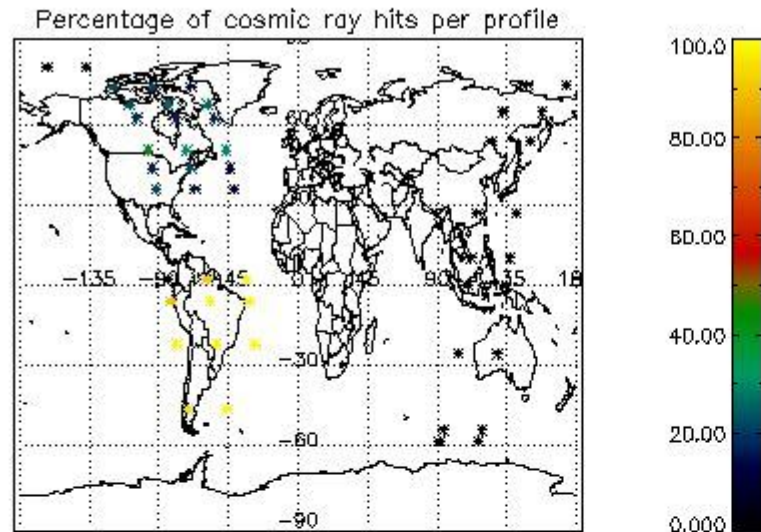

6. Statistics and plot of tangent altitude of the last measurement (DARK & BRIGHT products without errors)

6.1 Statistics on tangent altitude lost:

Statistics	DARK	BRIGHT	TWILIGHT
Mean:	15.134	21.871	NaN
St. deviation:	3.0009	2.9252	NaN
Maximum:	19.507	27.010	NaN
Minimum:	10.943	15.943	NaN
Number of data:	11.000	20.000	NaN

6.2 Plot for DARK limb products