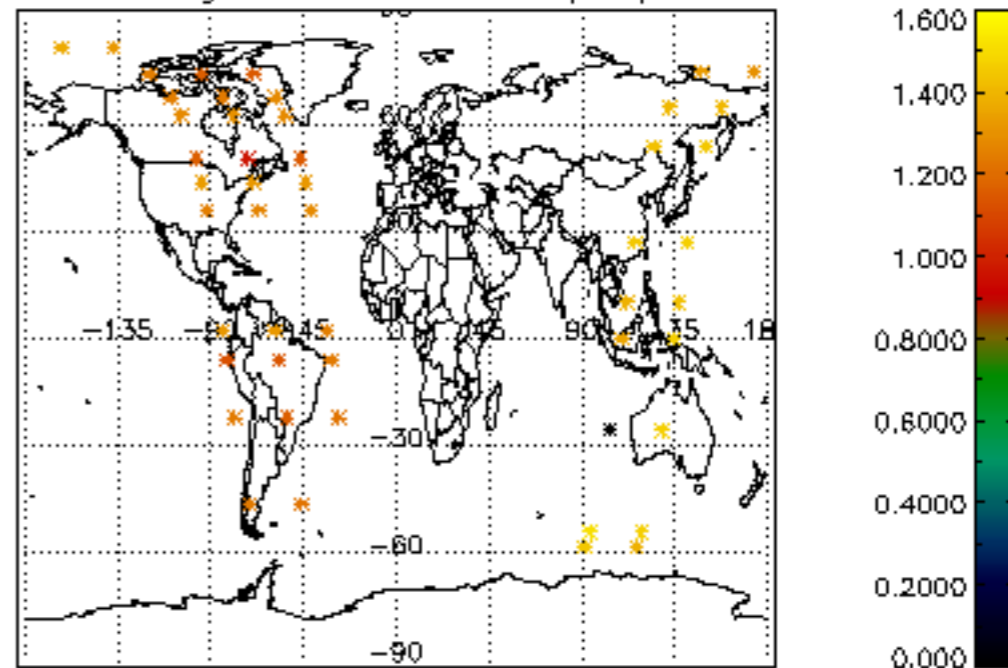

Percentage of datation errors per profile