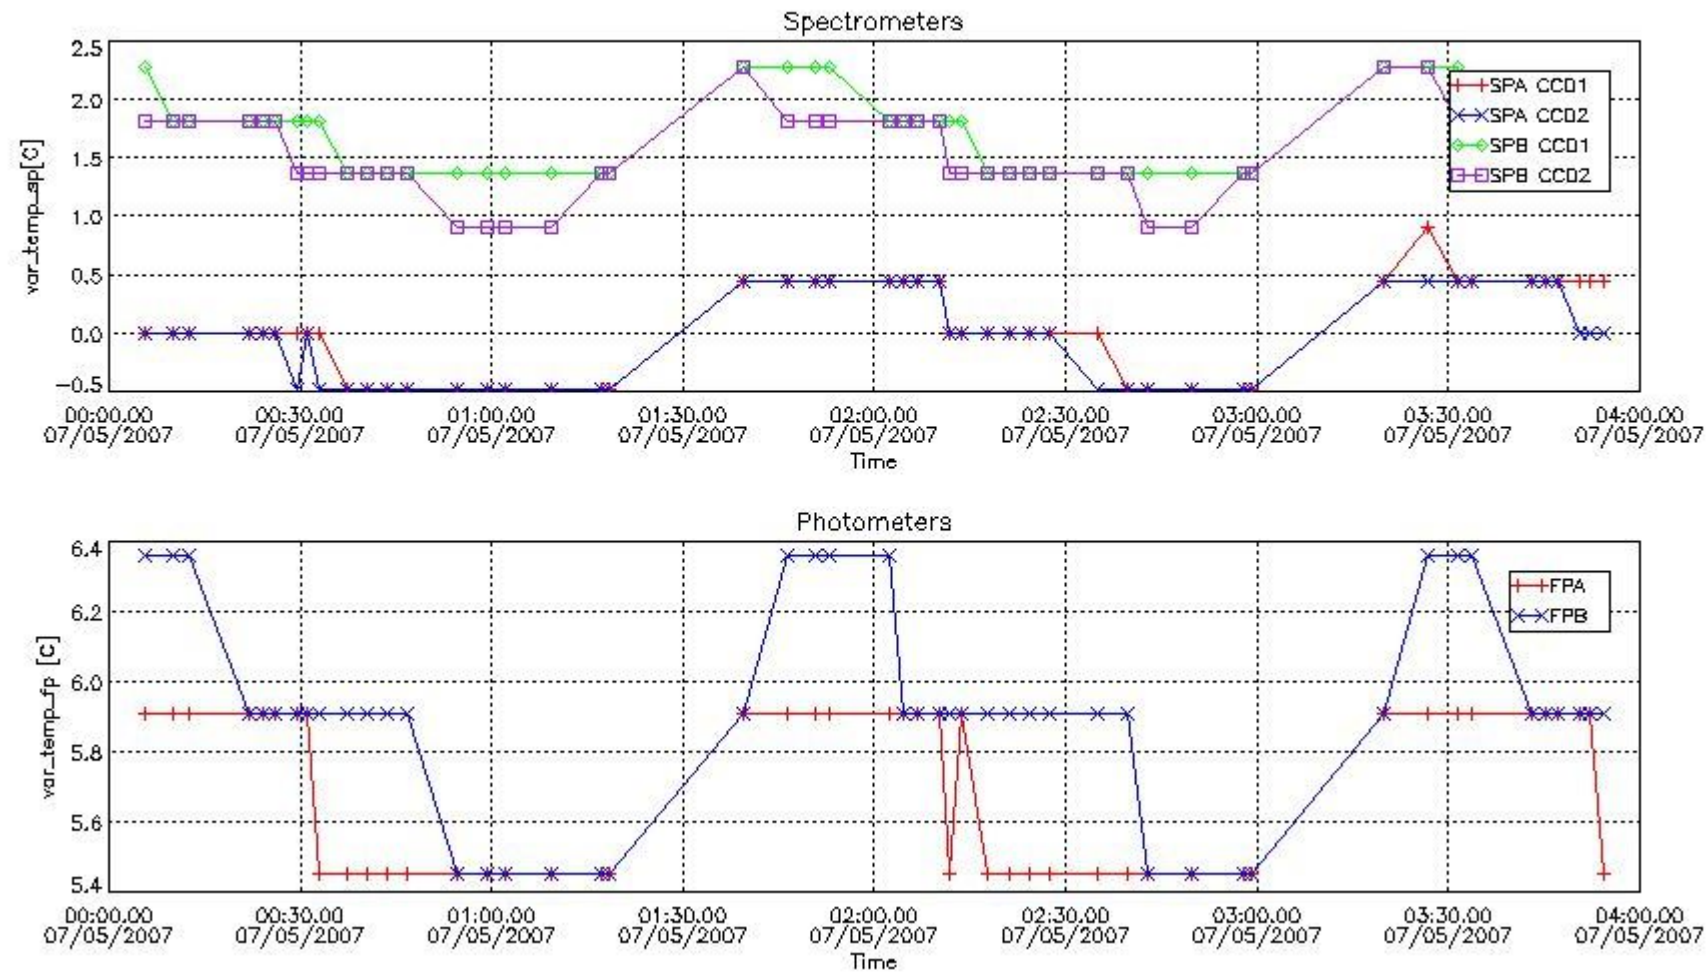

3. Plot of GOMOS spectrometers and photometers temperatures from level 1b data

4. Overview of dark signal processing per product

The Dark Charge (DC) is a temperature-dependant signal added to the useful measurements and it is therefore subtracted from them during the processing. There are two phenomena that produce a continuous increase of the DC: the "hot pixels" (a pixel is "hot" when its DC exceeds by a significant amount its value measured on ground at the same temperature) and the "Random Telegraphic Signal" (abrupt change positive or negative of the CCD pixel signal, random in time, affecting only the DC part of the signal and not the photon generated signal).

In this section a list of products that did not use the Dark Sky Area (DSA) observation for the DC computation is given. It is also provided the mean DC plot per product for dark limb products with no error flag set.