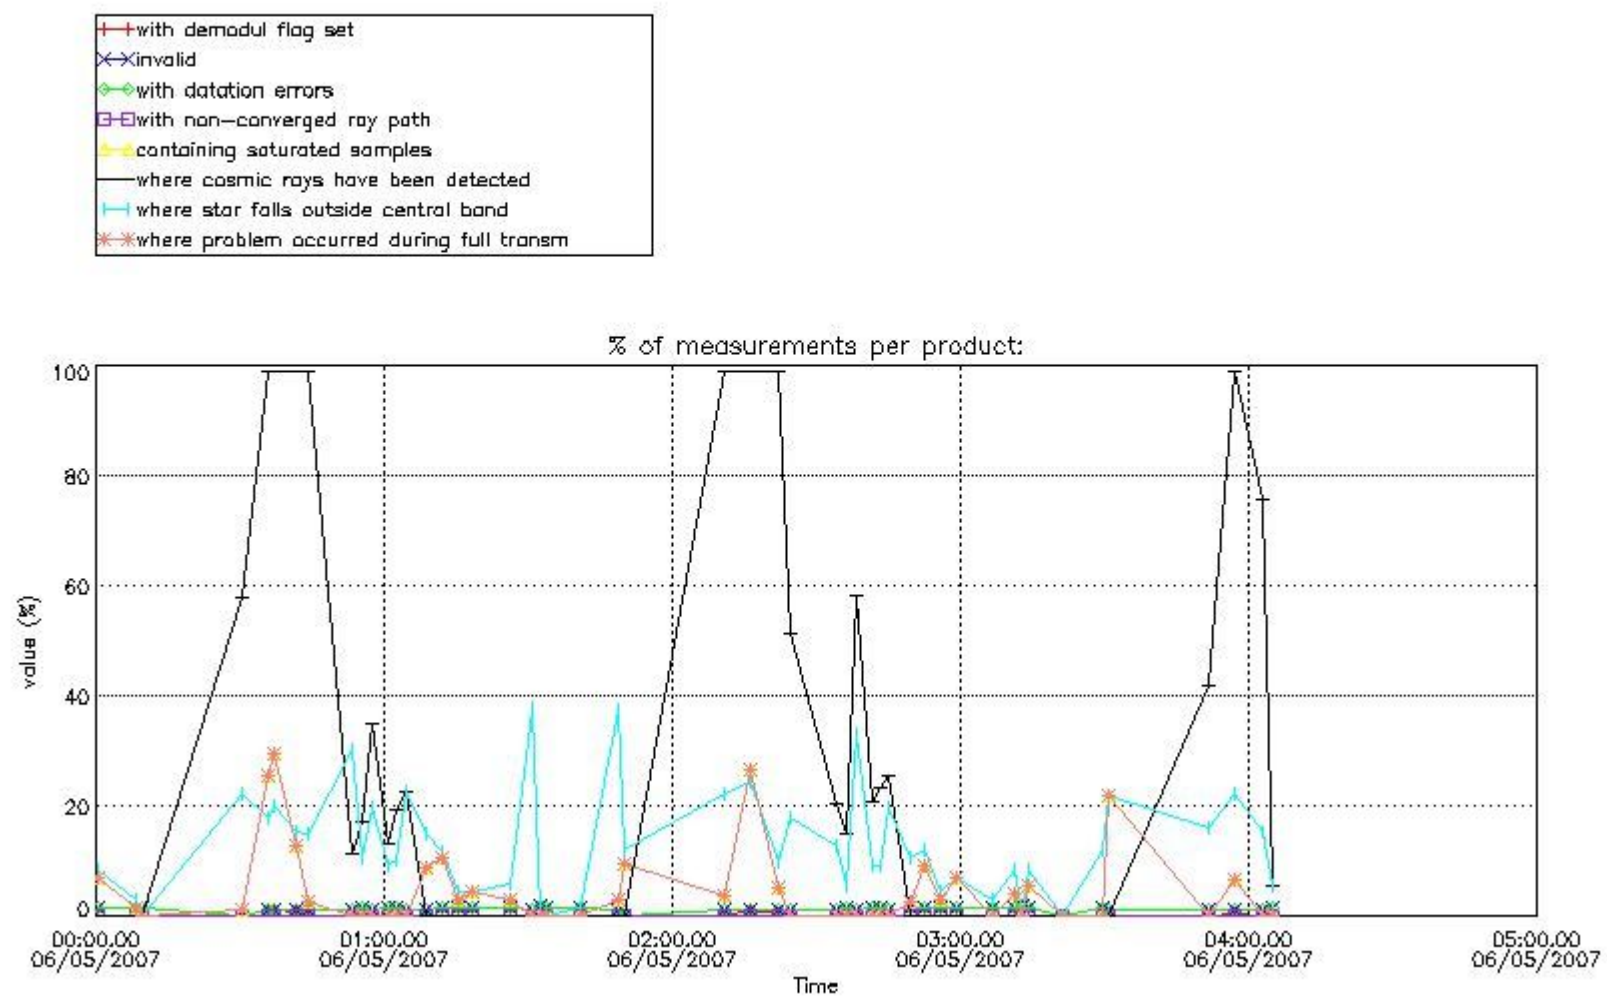

At least one measurement with demodulation flag set:	26.0000 %
Reference spectrum computed from DB:	0.00000 %
Reference spectrum with small number of measurements:	0.00000 %
SATU data not used:	0.00000 %

5.2 Plot quality information per product (time dependant)

5.3 Plot quality information per product (world map)