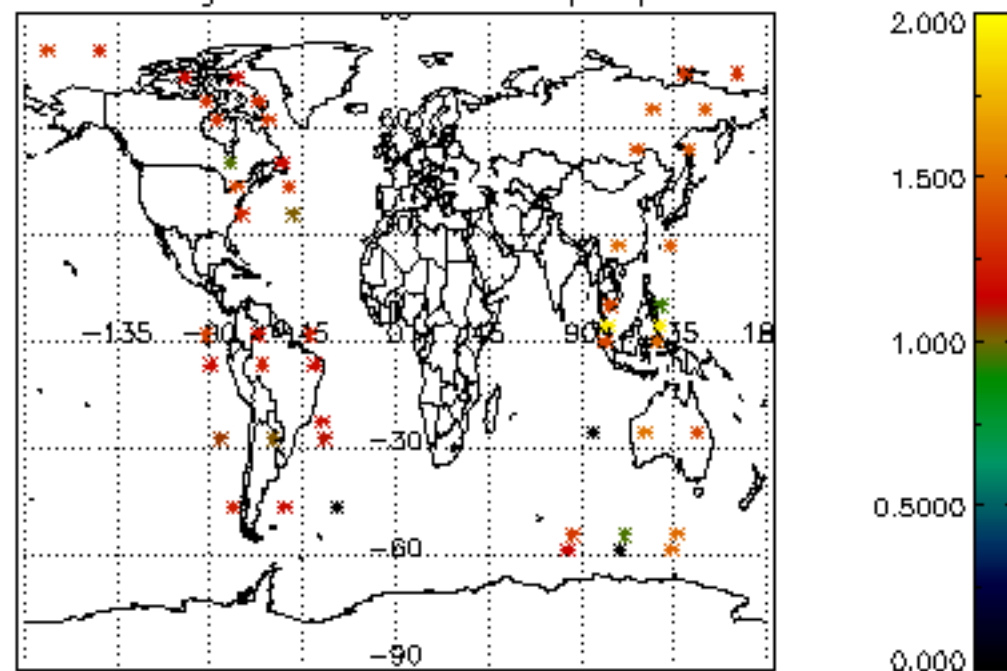

Percentage of datation errors per profile