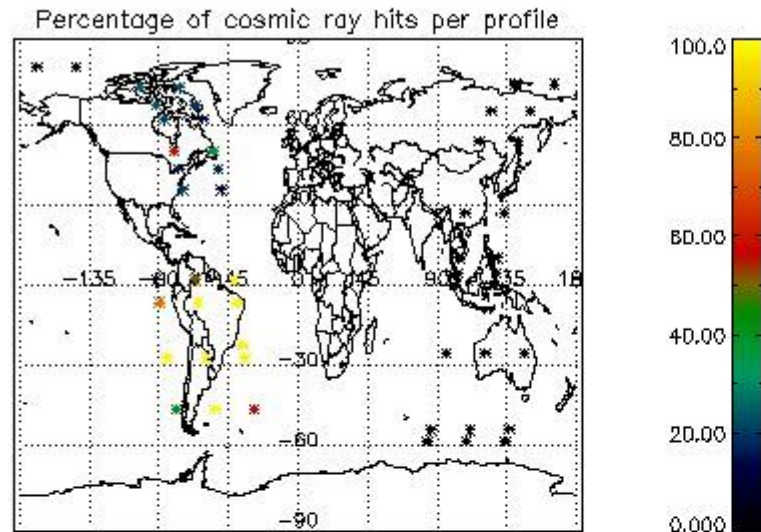

6. Statistics and plot of tangent altitude of the last measurement (DARK & BRIGHT products without errors)

6.1 Statistics on tangent altitude lost:

Statistics	DARK	BRIGHT	TWILIGHT
Mean:	13.845	21.984	NaN
St. deviation:	3.2688	10.726	NaN
Maximum:	20.508	50.810	NaN
Minimum:	9.6582	3.2741	NaN
Number of data:	13.000	25.000	NaN

6.2 Plot for DARK limb products