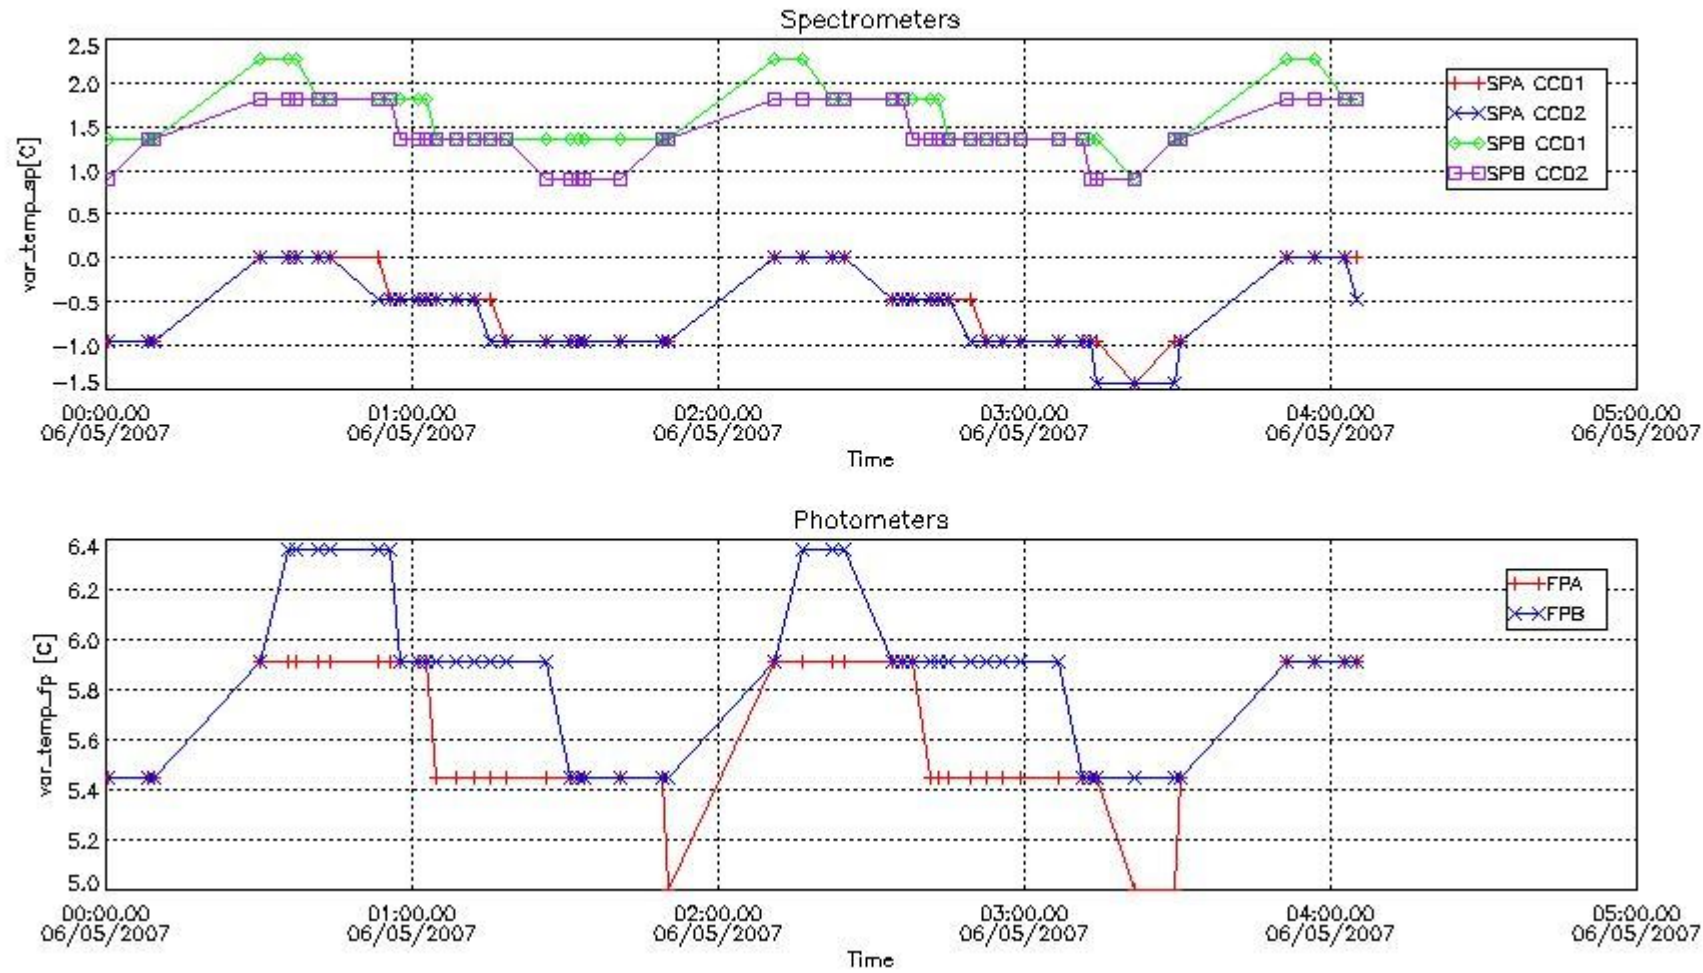

4. Overview of dark signal processing per product

The Dark Charge (DC) is a temperature-dependant signal added to the useful measurements and it is therefore subtracted from them during the processing. There are two phenomena that produce a continuous increase of the DC: the "hot pixels" (a pixel is "hot" when its DC exceeds by a significant amount its value measured on ground at the same temperature) and the "Random Telegraphic Signal" (abrupt change positive or negative of the CCD pixel signal, random in time, affecting only the DC part of the signal and not the photon generated signal).

In this section a list of products that did not use the Dark Sky Area (DSA) observation for the DC computation is given. It is also provided the mean DC plot per product for dark limb products with no error flag set.

4.1 All products used the DSA observation for the DC computation

4.2 Plot of mean dark charges per product: only products in DARK limb conditions without errors are used