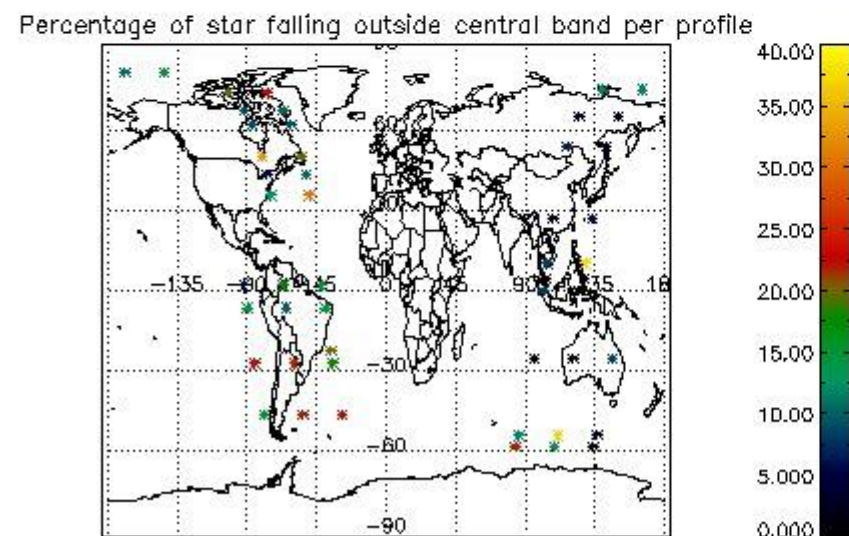

6. Statistics and plot of tangent altitude of the last measurement (DARK & BRIGHT products without errors)

6.1 Statistics on tangent altitude lost:

Statistics	DARK	BRIGHT	TWILIGHT
Mean:	13.845	21.984	NaN
St. deviation:	3.2688	10.726	NaN
Maximum:	20.508	50.810	NaN
Minimum:	9.6582	3.2741	NaN
Number of data:	13.000	25.000	NaN

6.2 Plot for DARK limb products