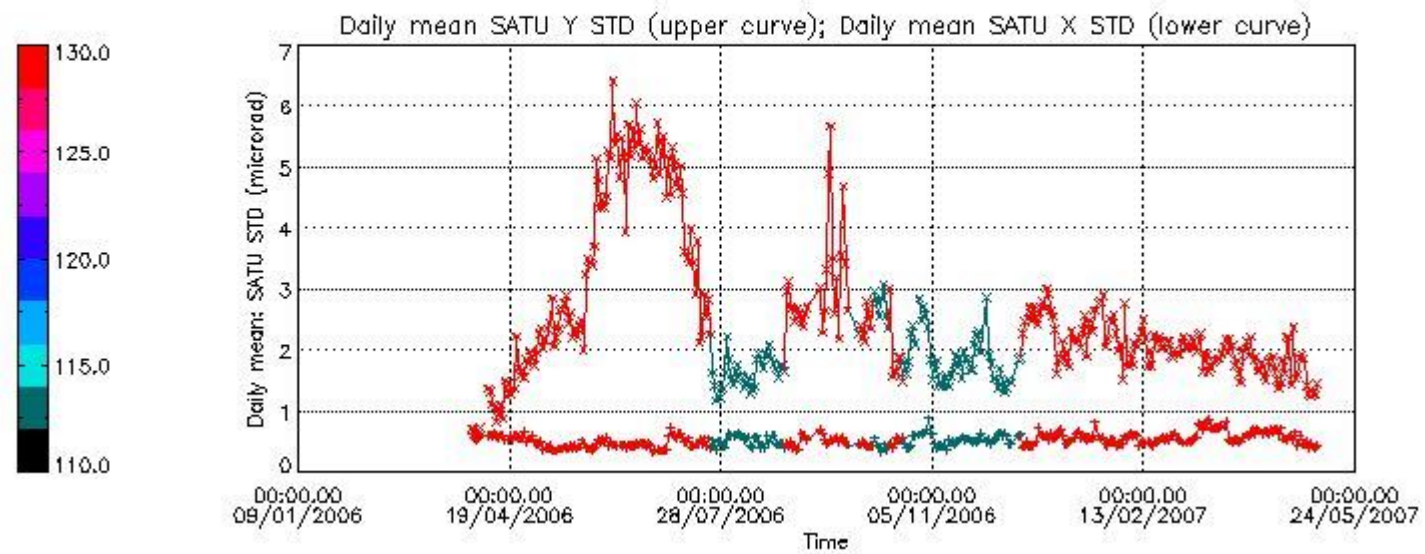

Number of data:	11900.	11900.	20950.	20950.

7.2.2 Trend of daily SATU NEA St. deviation since 1st April 2006 (dark limb)

The long term trend of the SATU 'X' and 'Y' standard deviations should be constant during the whole mission.

The colorbar represents the start tangent altitude (km) of the occultations.

Upper curve: STD of SATU Y axis

Lower curve: STD of SATU X axis

8. Auxiliary Data Files used for the production reported in section 2.4

The number reported in the third column indicates since which file (see list in section 2.4) the corresponding auxiliary file has been used. The fourth column is the date of those product files.

Type	Auxiliary Filename	Used since product	Used since product date
INST_PHYS_CHARACTERISTICS	GOM_INS_AXNIEC20050627_150713_20030716_120000_20100101_000000	1	06-MAY-2007 00:00:13
CALIBRATION_DATABASE	GOM_CAL_AXVIEC20070503_074756_20070502_000000_20100101_000000	1	06-MAY-2007 00:00:13
LEVEL-1B_PROC_CONFIG	GOM_PR1_AXNIEC20050627_151042_20020301_000000_20100101_000000	1	06-MAY-2007 00:00:13
STAR_CATALOGUE	GOM_CAT_AXVIEC20020121_161009_20020101_000000_20200101_000000	1	06-MAY-2007 00:00:13
STELLAR_SPECTRA_DATABANK	GOM_STS_AXNIEC20040308_103538_20020101_160000_20100101_000000	1	06-MAY-2007 00:00:13
ECMWF_FILE	AUX_ECF_AXNECM20070505_062113_20070505_210000_20070506_090000	1	06-MAY-2007 00:00:13
ECMWF_FILE	AUX_ECF_AXNECM20070505_182114_20070506_030000_20070506_150000	45	06-MAY-2007 03:29:31
OPTIONAL_ECMWF_FILE	MISSING	1	06-MAY-2007 00:00:13
ORBIT_DATA_FILE	DOR_NAV_OPNPDE20070505_210350_000060572057_00472_27079_3424.N1	1	06-MAY-2007 00:00:13
ORBIT_DATA_FILE	DOR_NAV_OPNPDE20070505_225005_000057382057_00473_27080_3425.N1	5	06-MAY-2007 00:35:46
ORBIT_DATA_FILE	DOR_NAV_OPNPDE20070506_003102_000054192057_00474_27081_3426.N1	26	06-MAY-2007 02:10:57
ORBIT_DATA_FILE	DOR_NAV_OPNPDE20070506_020641_000041442057_00475_27082_3427.N1	45	06-MAY-2007 03:29:31