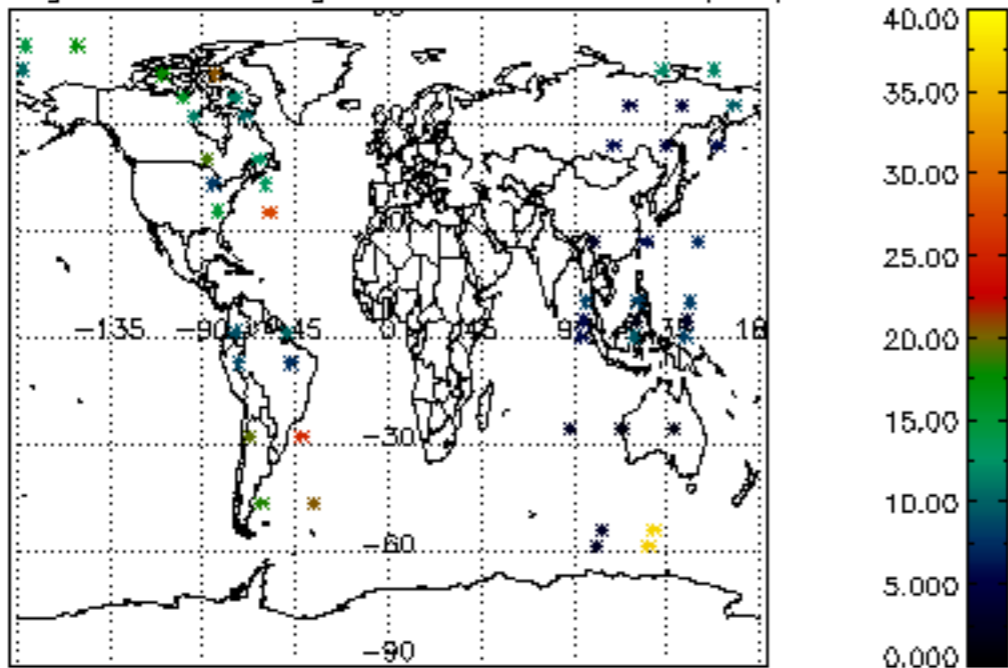

Percentage of star falling outside central band per profile