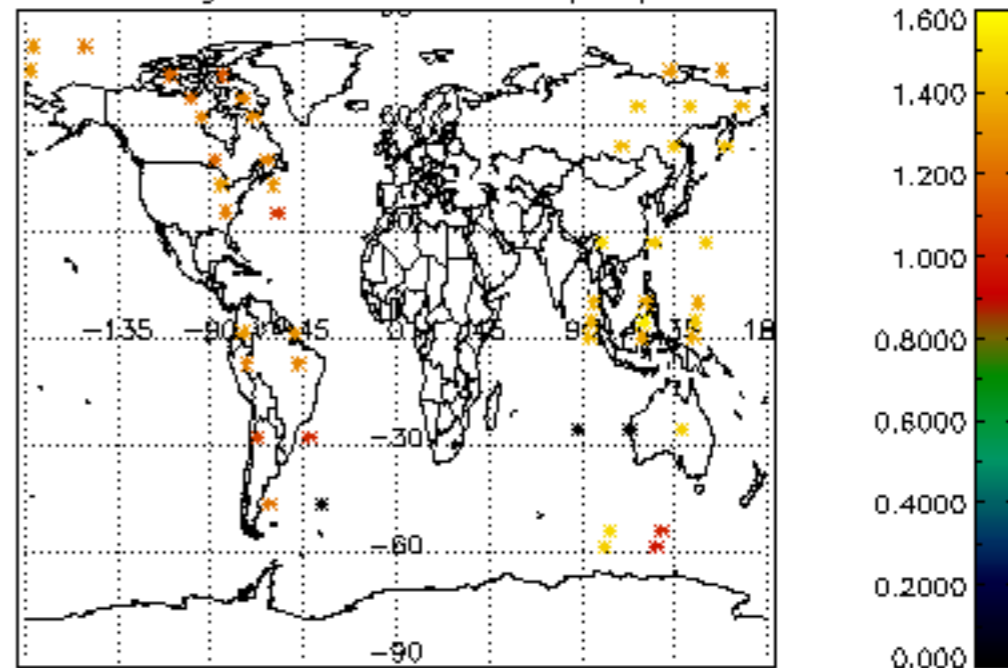

Percentage of datation errors per profile