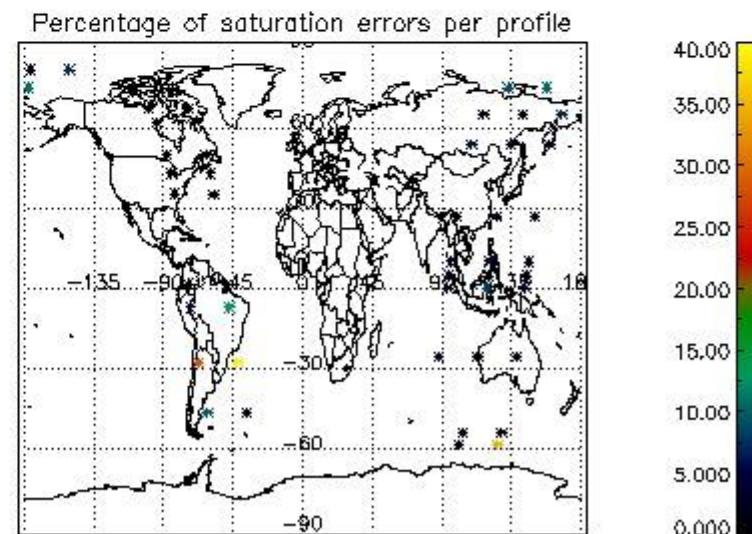

6. Statistics and plot of tangent altitude of the last measurement (DARK & BRIGHT products without errors)

6.1 Statistics on tangent altitude lost:

Statistics	DARK	BRIGHT	TWILIGHT
Mean:	15.093	20.390	NaN
St. deviation:	4.3219	5.7128	NaN
Maximum:	19.680	29.868	NaN
Minimum:	8.5483	3.8291	NaN
Number of data:	8.0000	30.000	NaN

6.2 Plot for DARK limb products