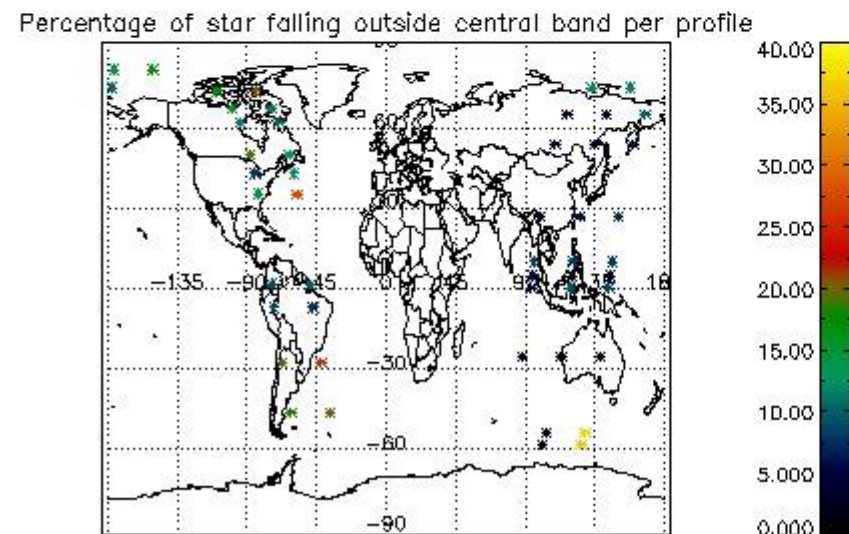

6. Statistics and plot of tangent altitude of the last measurement (DARK & BRIGHT products without errors)

6.1 Statistics on tangent altitude lost:

Statistics	DARK	BRIGHT	TWILIGHT
Mean:	15.093	20.390	NaN
St. deviation:	4.3219	5.7128	NaN
Maximum:	19.680	29.868	NaN
Minimum:	8.5483	3.8291	NaN
Number of data:	8.0000	30.000	NaN

6.2 Plot for DARK limb products