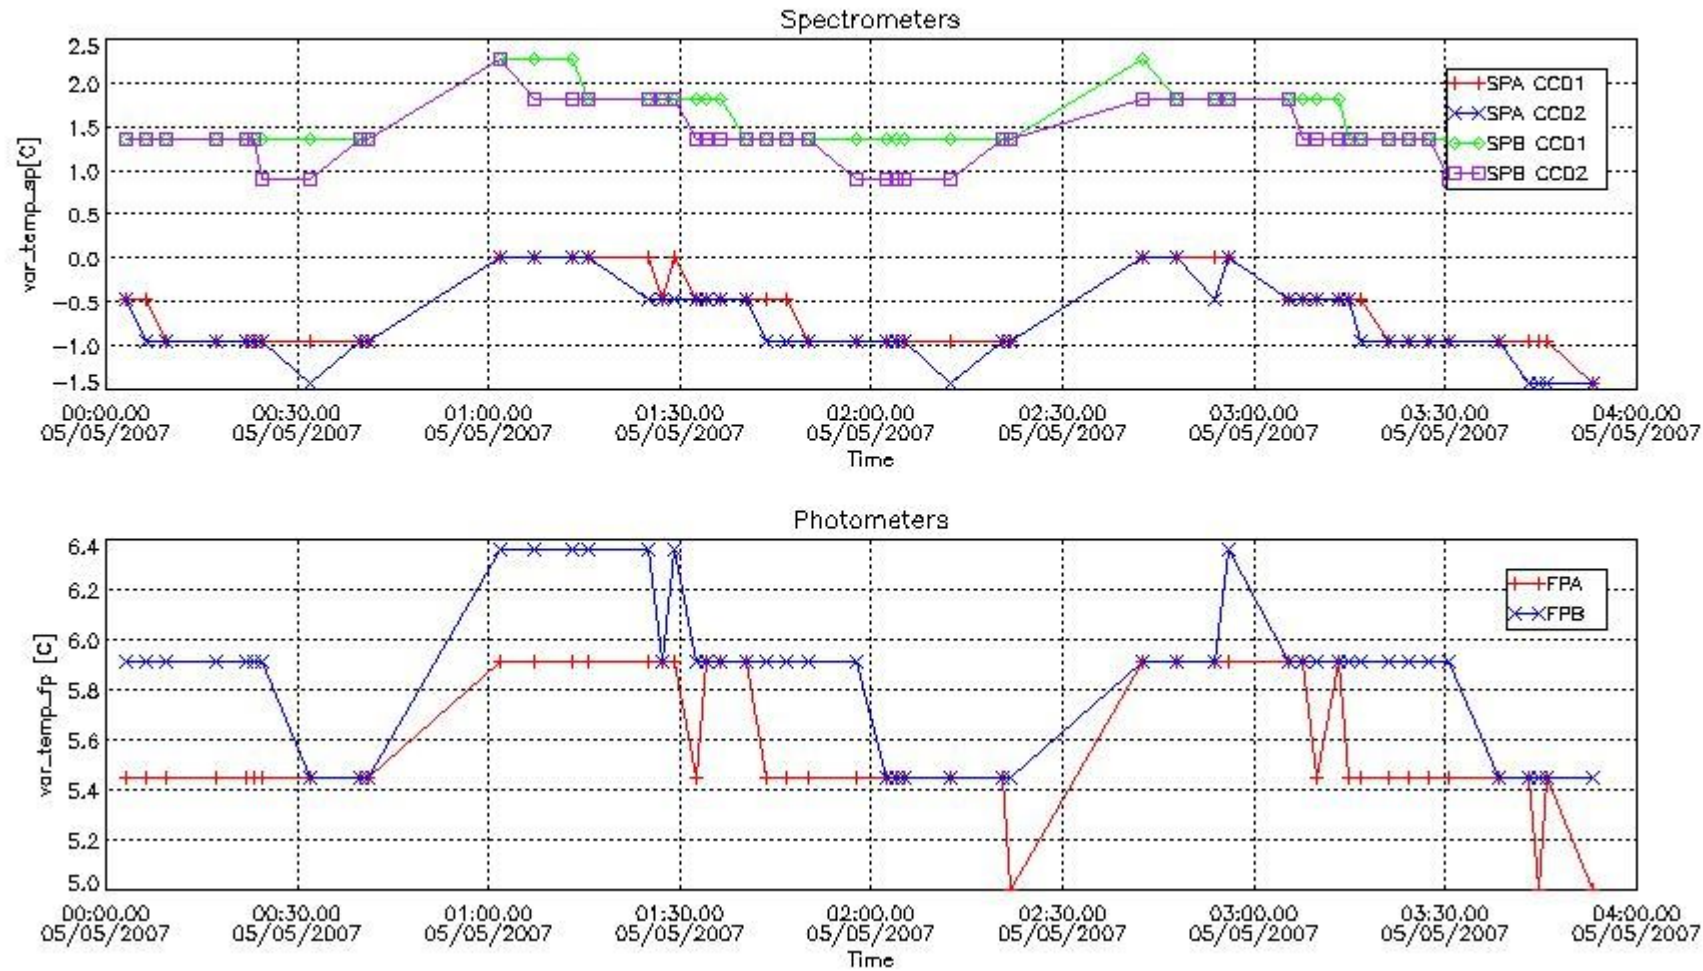

4. Overview of dark signal processing per product

The Dark Charge (DC) is a temperature-dependant signal added to the useful measurements and it is therefore subtracted from them during the processing. There are two phenomena that produce a continuous increase of the DC: the "hot pixels" (a pixel is "hot" when its DC exceeds by a significant amount its value measured on ground at the same temperature) and the "Random Telegraphic Signal" (abrupt change positive or negative of the CCD pixel signal, random in time, affecting only the DC part of the signal and not the photon generated signal).

In this section a list of products that did not use the Dark Sky Area (DSA) observation for the DC computation is given. It is also provided the mean DC plot per product for dark limb products with no error flag set.

4.1 All products used the DSA observation for the DC computation

4.2 Plot of mean dark charges per product: only products in DARK limb conditions without errors are used