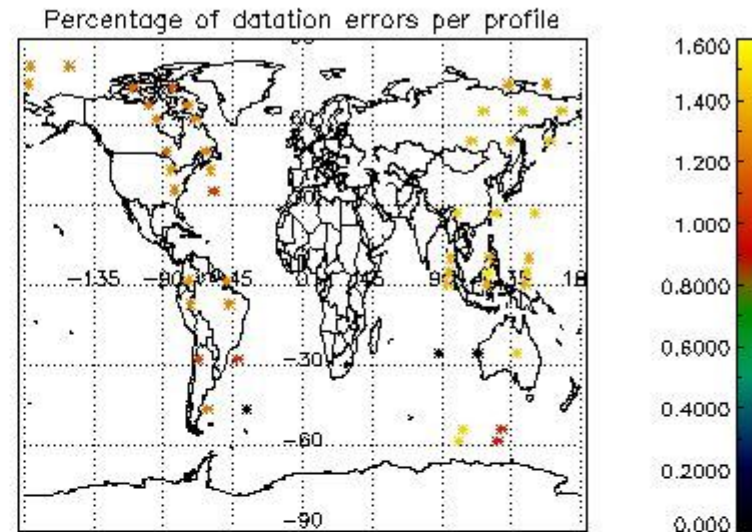

6. Statistics and plot of tangent altitude of the last measurement (DARK & BRIGHT products without errors)

6.1 Statistics on tangent altitude lost:

Statistics	DARK	BRIGHT	TWILIGHT
Mean:	15.093	20.390	NaN
St. deviation:	4.3219	5.7128	NaN
Maximum:	19.680	29.868	NaN
Minimum:	8.5483	3.8291	NaN
Number of data:	8.0000	30.000	NaN

6.2 Plot for DARK limb products