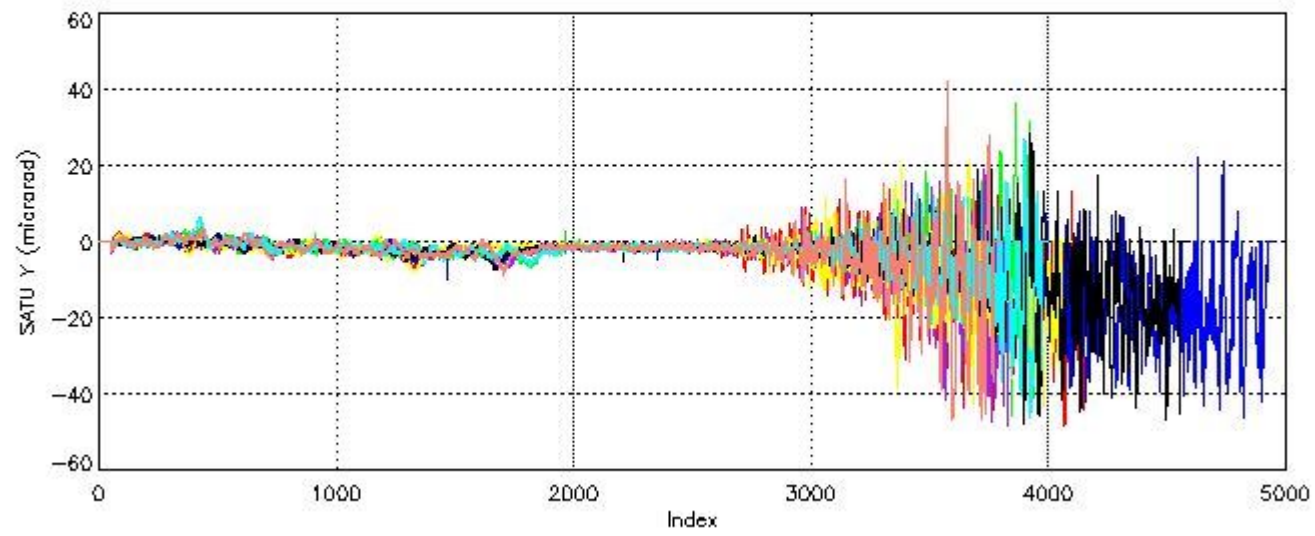

7.2 Statistics on SATU Noise Equivalent Angle (NEA) for DARK (D) and BRIGHT (B) products above 105 kms

The Star Acquisition and Tracking Unit (it is the CCD that tracks the star while it is occulted) Noise Equivalent Angle consists of the statistical angular variation of the SATU data above the atmosphere.

Statistics (in microradians) above 105 km are computed for every occultation, giving four values per occultation: one in the 'X' direction and one in the 'Y' direction for dark and bright limbs. A mean value per day in every direction and limb is calculated and monitored in order to assess instrument performance in terms of star pointing.

7.2.1 SATU NEA Statistics (table)

Statistics	SATU X (D)	SATU Y (D)	SATU X (B)	SATU Y (B)
Mean:	0.0062333	-0.45822	0.040214	-0.33569
St. deviation:	0.37880	1.2706	0.80329	1.4691
Maximum:	1.9000	6.5000	5.6000	5.4000
Minimum:	-5.9000	-4.9000	-5.1000	-7.7000