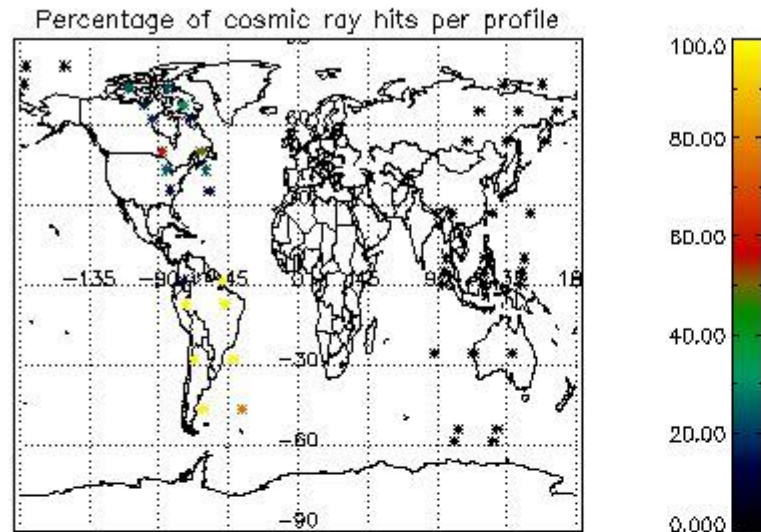

6. Statistics and plot of tangent altitude of the last measurement (DARK & BRIGHT products without errors)

6.1 Statistics on tangent altitude lost:

Statistics	DARK	BRIGHT	TWILIGHT
Mean:	15.093	20.390	NaN
St. deviation:	4.3219	5.7128	NaN
Maximum:	19.680	29.868	NaN
Minimum:	8.5483	3.8291	NaN
Number of data:	8.0000	30.000	NaN

6.2 Plot for DARK limb products