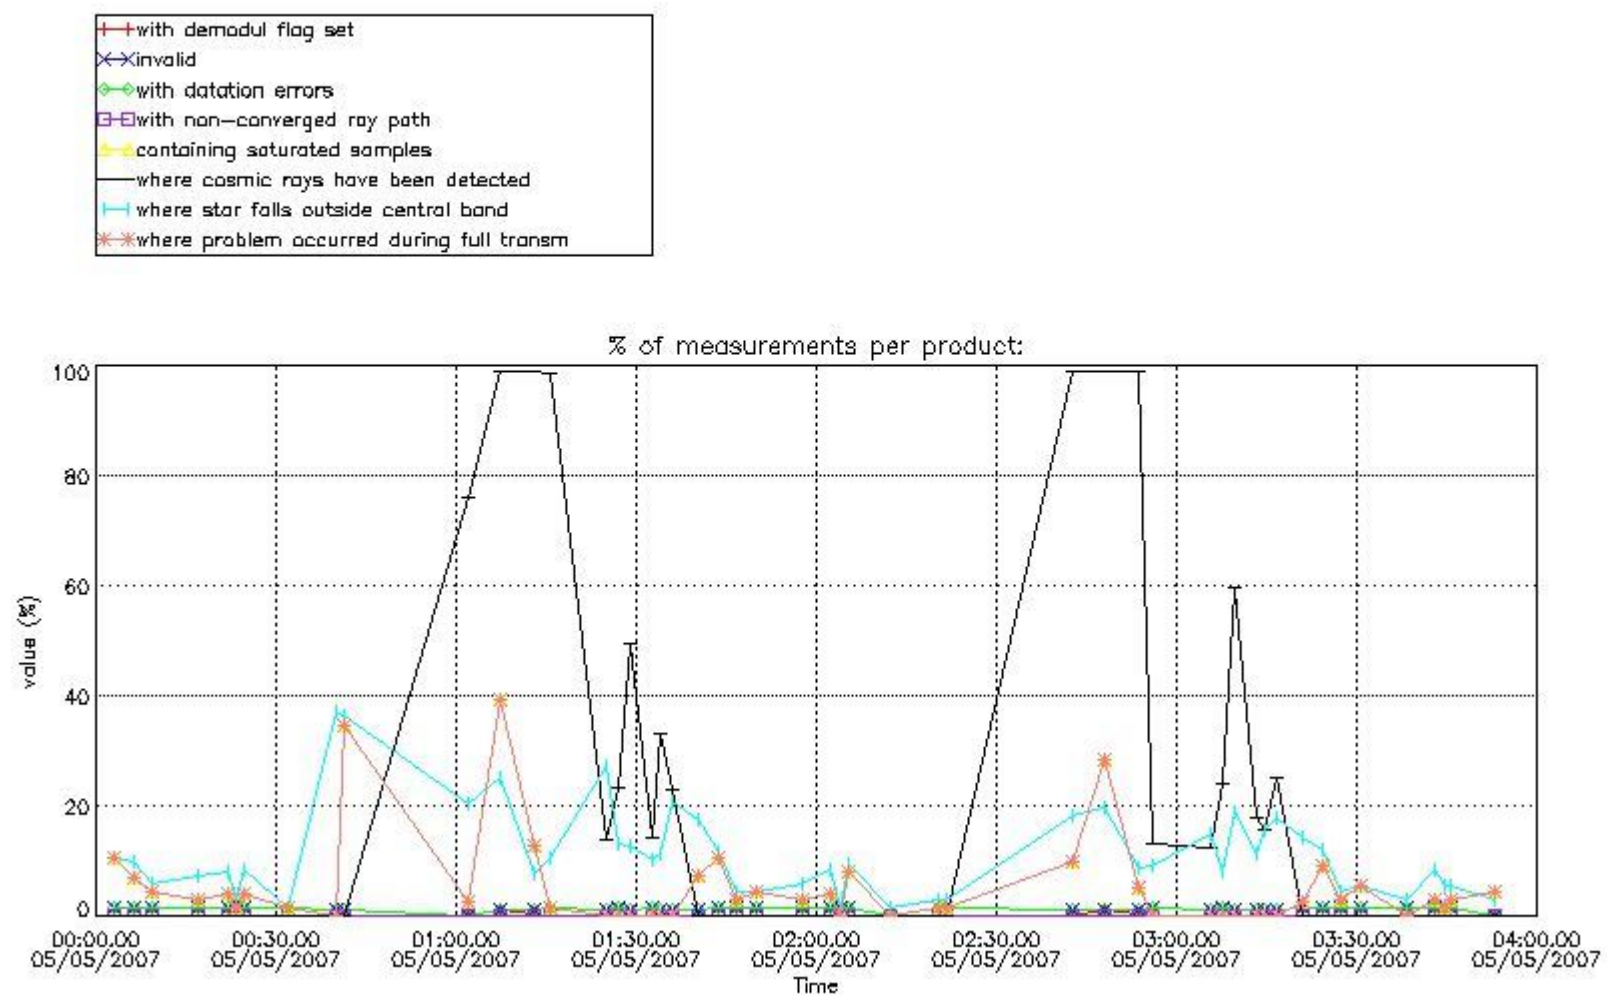

At least one measurement with demodulation flag set:	16.0000 %
Reference spectrum computed from DB:	0.00000 %
Reference spectrum with small number of measurements:	0.00000 %
SATU data not used:	0.00000 %

5.2 Plot quality information per product (time dependant)

5.3 Plot quality information per product (world map)