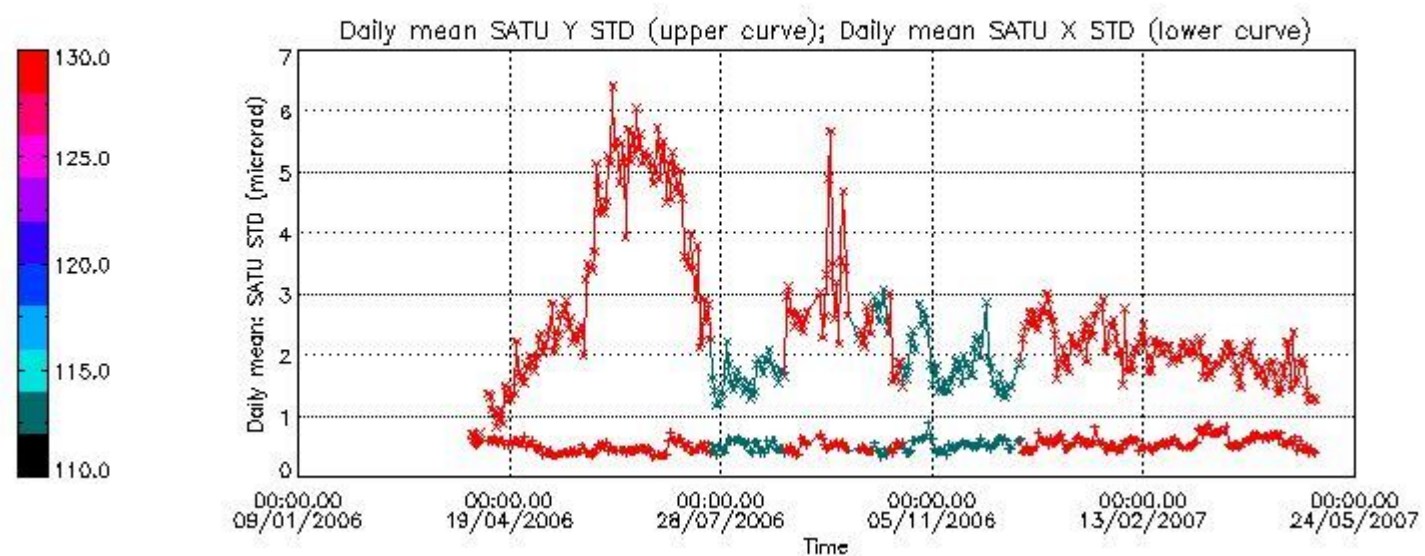

Number of data:	7250.0	7250.0	24850.	24850.

7.2.2 Trend of daily SATU NEA St. deviation since 1st April 2006 (dark limb)

The long term trend of the SATU 'X' and 'Y' standard deviations should be constant during the whole mission.

The colorbar represents the start tangent altitude (km) of the occultations.

Upper curve: STD of SATU Y axis

Lower curve: STD of SATU X axis

8. Auxiliary Data Files used for the production reported in section 2.4

The number reported in the third column indicates since which file (see list in section 2.4) the corresponding auxiliary file has been used. The fourth column is the date of those product files.

Type	Auxiliary Filename	Used since product	Used since product date
INST_PHYS_CHARACTERISTICS	GOM_INS_AXNIEC20050627_150713_20030716_120000_20100101_000000	1	05-MAY-2007 00:03:04
CALIBRATION_DATABASE	GOM_CAL_AXVIEC20070503_074756_20070502_000000_20100101_000000	1	05-MAY-2007 00:03:04
LEVEL-1B_PROC_CONFIG	GOM_PR1_AXNIEC20050627_151042_20020301_000000_20100101_000000	1	05-MAY-2007 00:03:04
STAR_CATALOGUE	GOM_CAT_AXVIEC20020121_161009_20020101_000000_20200101_000000	1	05-MAY-2007 00:03:04
STELLAR_SPECTRA_DATABANK	GOM_STS_AXNIEC20040308_103538_20020101_160000_20100101_000000	1	05-MAY-2007 00:03:04
ECMWF_FILE	AUX_ECF_AXNECM20070504_062112_20070504_210000_20070505_090000	1	05-MAY-2007 00:03:04
OPTIONAL_ECMWF_FILE	MISSING	1	05-MAY-2007 00:03:04
ORBIT_DATA_FILE	DOR_NAV_OPNPDE20070504_213550_000060572057_00458_27065_3417.N1	1	05-MAY-2007 00:03:04
ORBIT_DATA_FILE	DOR_NAV_OPNPDE20070504_231647_000060572057_00459_27066_3418.N1	12	05-MAY-2007 01:07:15
ORBIT_DATA_FILE	DOR_NAV_OPNPDE20070505_005744_000041442057_00460_27067_3419.N1	30	05-MAY-2007 02:20:27