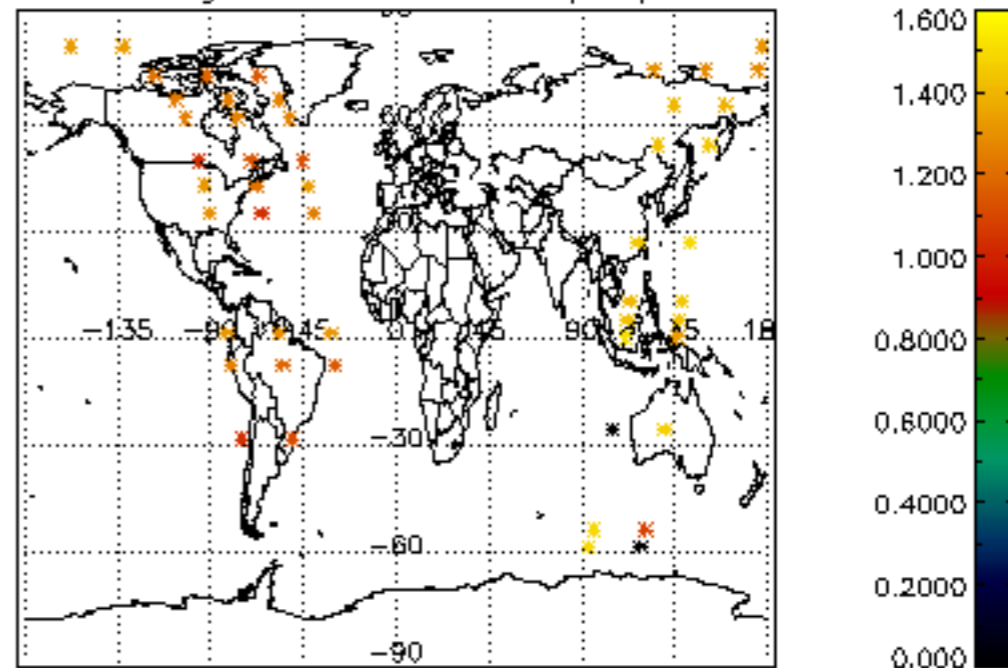

Percentage of datation errors per profile