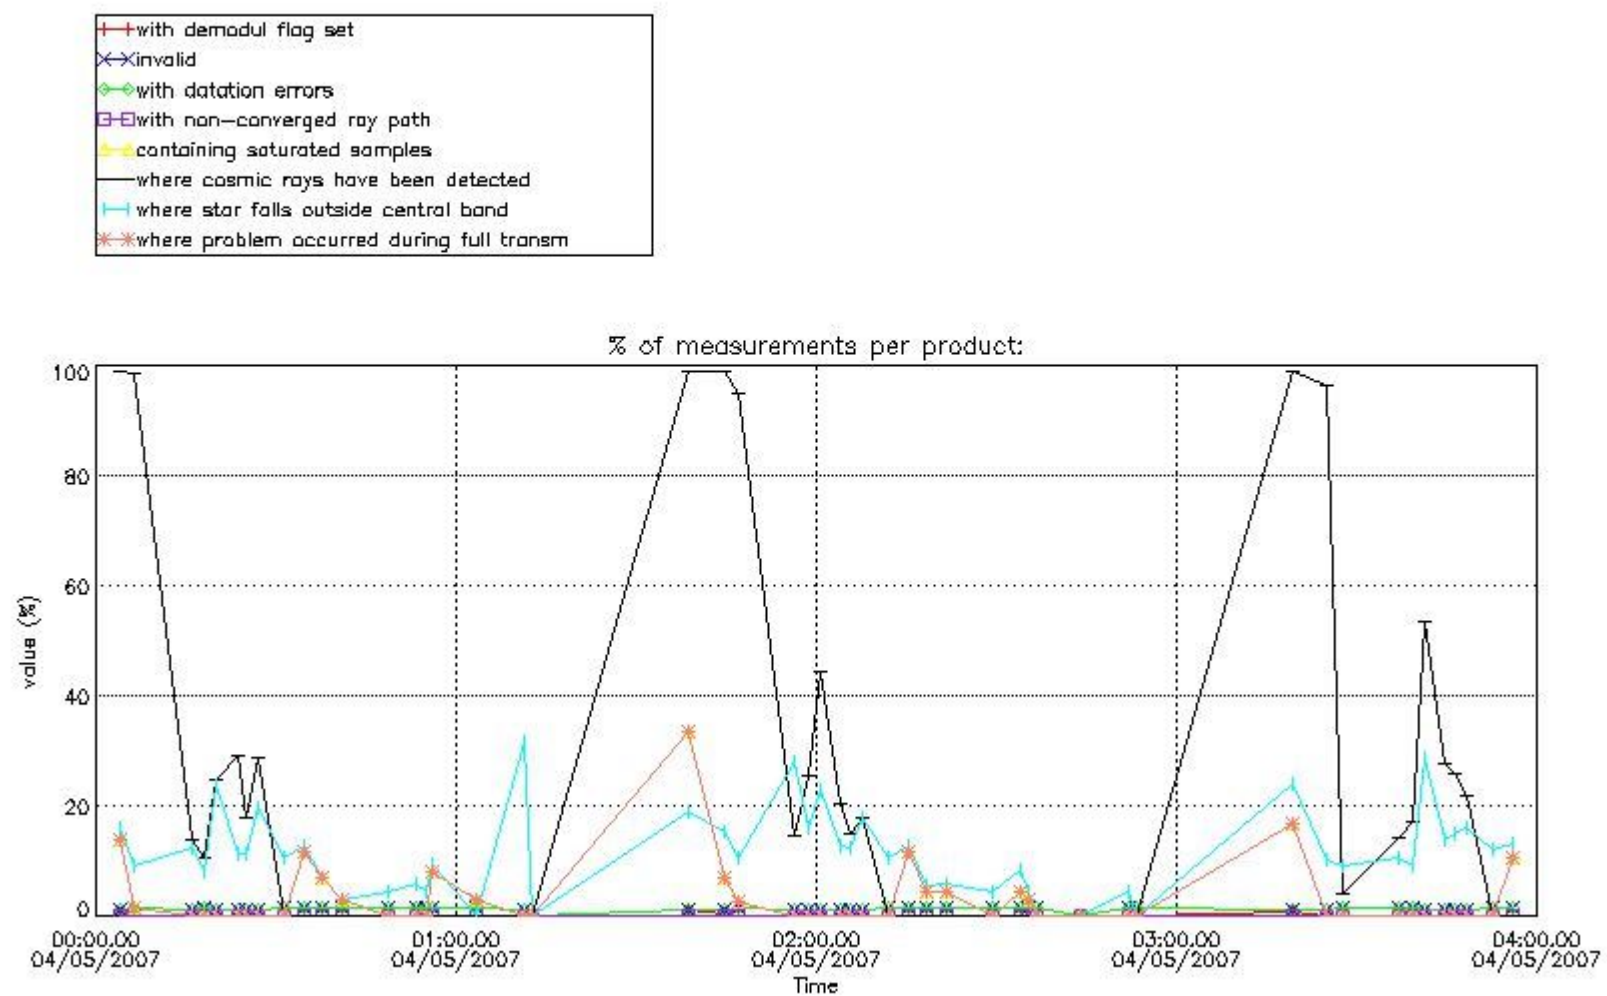

At least one measurement with demodulation flag set:	18.0000 %
Reference spectrum computed from DB:	0.00000 %
Reference spectrum with small number of measurements:	0.00000 %
SATU data not used:	0.00000 %

5.2 Plot quality information per product (time dependant)

5.3 Plot quality information per product (world map)