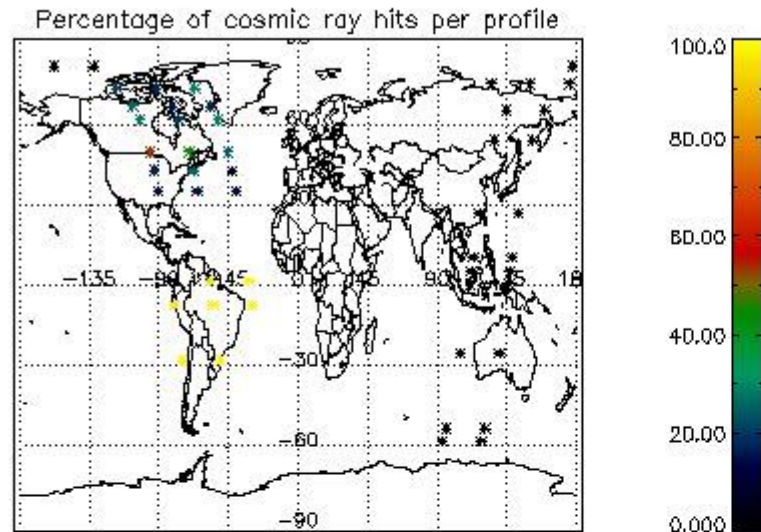

6. Statistics and plot of tangent altitude of the last measurement (DARK & BRIGHT products without errors)

6.1 Statistics on tangent altitude lost:

Statistics	DARK	BRIGHT	TWILIGHT
Mean:	15.886	21.274	NaN
St. deviation:	3.4197	4.9973	NaN
Maximum:	18.842	30.193	NaN
Minimum:	9.8610	7.9747	NaN
Number of data:	8.0000	24.000	NaN

6.2 Plot for DARK limb products