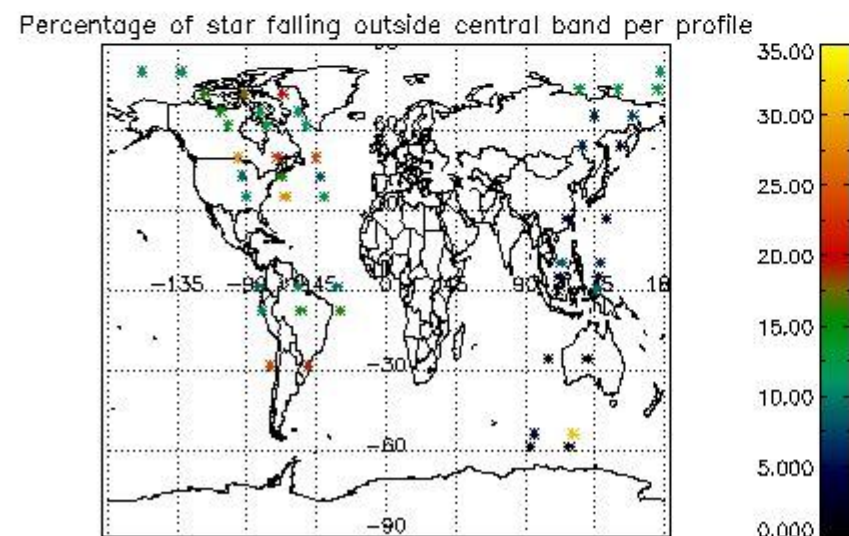

6. Statistics and plot of tangent altitude of the last measurement (DARK & BRIGHT products without errors)

6.1 Statistics on tangent altitude lost:

Statistics	DARK	BRIGHT	TWILIGHT
Mean:	15.886	21.274	NaN
St. deviation:	3.4197	4.9973	NaN
Maximum:	18.842	30.193	NaN
Minimum:	9.8610	7.9747	NaN
Number of data:	8.0000	24.000	NaN

6.2 Plot for DARK limb products