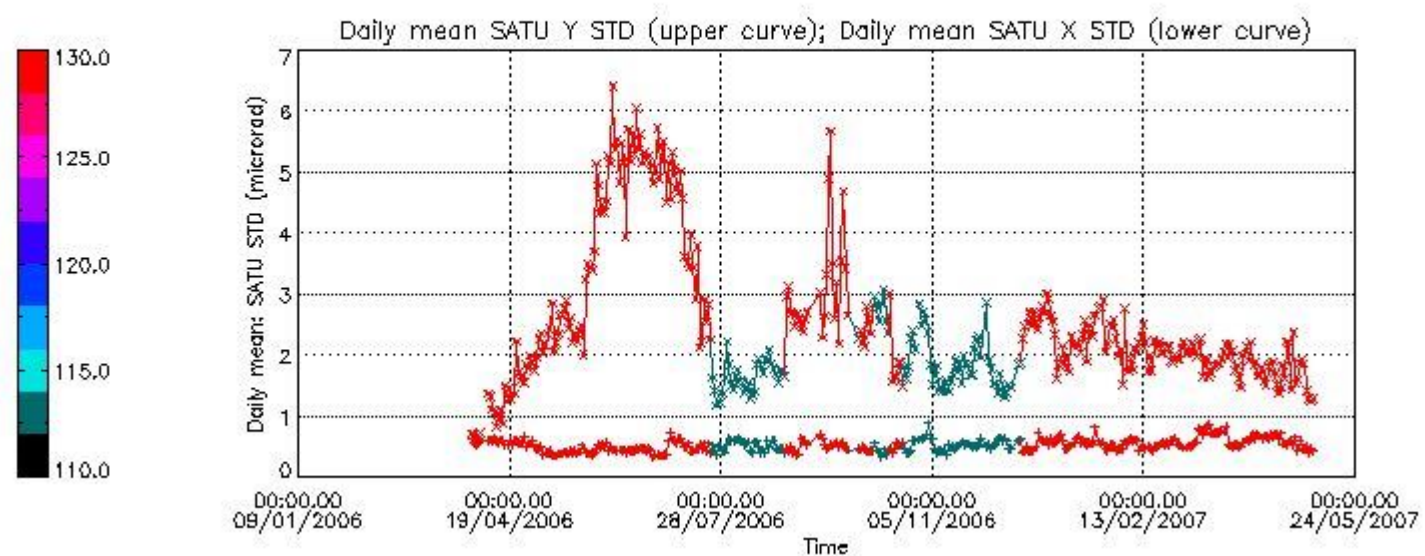

Number of data:	7450.0	7450.0	19950.	19950.

7.2.2 Trend of daily SATU NEA St. deviation since 1st April 2006 (dark limb)

The long term trend of the SATU 'X' and 'Y' standard deviations should be constant during the whole mission.

The colorbar represents the start tangent altitude (km) of the occultations.

Upper curve: STD of SATU Y axis

Lower curve: STD of SATU X axis

8. Auxiliary Data Files used for the production reported in section 2.4

The number reported in the third column indicates since which file (see list in section 2.4) the corresponding auxiliary file has been used. The fourth column is the date of those product files.

Type	Auxiliary Filename	Used since product	Used since product date
INST_PHYS_CHARACTERISTICS	GOM_INS_AXNIEC20050627_150713_20030716_120000_20100101_000000	1	04-MAY-2007 00:03:56
CALIBRATION_DATABASE	GOM_CAL_AXVIEC20070503_074756_20070502_000000_20100101_000000	1	04-MAY-2007 00:03:56
LEVEL-1B_PROC_CONFIG	GOM_PR1_AXNIEC20050627_151042_20020301_000000_20100101_000000	1	04-MAY-2007 00:03:56
STAR_CATALOGUE	GOM_CAT_AXVIEC20020121_161009_20020101_000000_20200101_000000	1	04-MAY-2007 00:03:56
STELLAR_SPECTRA_DATABANK	GOM_STS_AXNIEC20040308_103538_20020101_160000_20100101_000000	1	04-MAY-2007 00:03:56
ECMWF_FILE	AUX_ECF_AXNECM20070503_062111_20070503_210000_20070504_090000	1	04-MAY-2007 00:03:56
OPTIONAL_ECMWF_FILE	MISSING	1	04-MAY-2007 00:03:56
ORBIT_DATA_FILE	DOR_NAV_OPNPDE20070503_220751_000060572057_00444_27051_3411.N1	1	04-MAY-2007 00:03:56
ORBIT_DATA_FILE	DOR_NAV_OPNPDE20070503_234848_000057382057_00445_27052_3412.N1	20	04-MAY-2007 01:38:44
ORBIT_DATA_FILE	DOR_NAV_OPNPDE20070504_012945_000041442057_00446_27053_3413.N1	38	04-MAY-2007 02:52:02