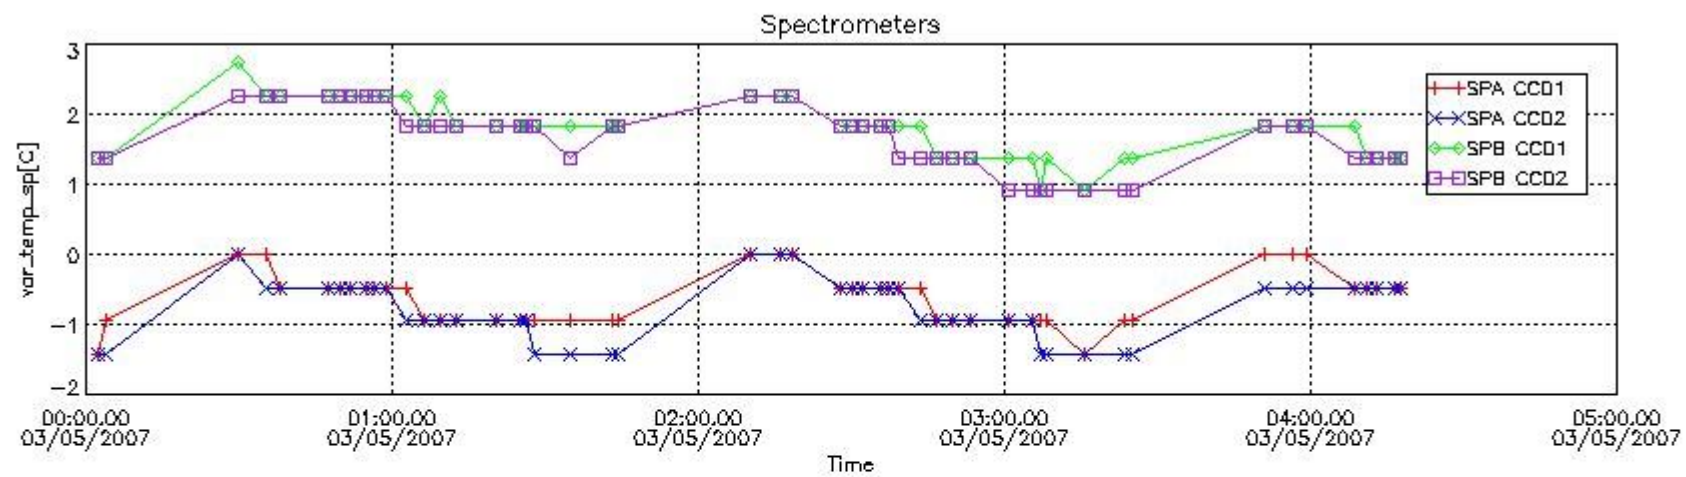

3. Plot of GOMOS spectrometers and photometers temperatures from level 1b data