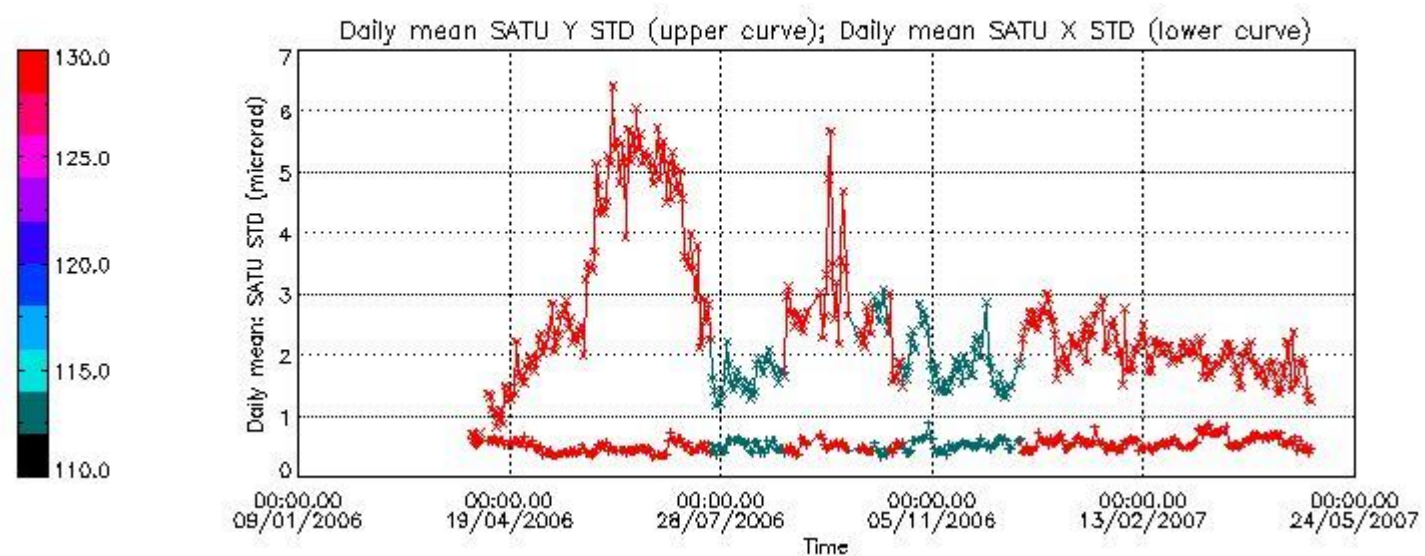

Number of data:	8400.0	8400.0	20000.	20000.

7.2.2 Trend of daily SATU NEA St. deviation since 1st April 2006 (dark limb)

The long term trend of the SATU 'X' and 'Y' standard deviations should be constant during the whole mission.

The colorbar represents the start tangent altitude (km) of the occultations.

Upper curve: STD of SATU Y axis

Lower curve: STD of SATU X axis

8. Auxiliary Data Files used for the production reported in section 2.4

The number reported in the third column indicates since which file (see list in section 2.4) the corresponding auxiliary file has been used. The fourth column is the date of those product files.

Type	Auxiliary Filename	Used since product	Used since product date
INST_PHYS_CHARACTERISTICS	GOM_INS_AXNIEC20050627_150713_20030716_120000_20100101_000000	1	03-MAY-2007 00:02:25
CALIBRATION_DATABASE	GOM_CAL_AXVIEC20070420_153235_20070419_000000_20100101_000000	1	03-MAY-2007 00:02:25
LEVEL-1B_PROC_CONFIG	GOM_PR1_AXNIEC20050627_151042_20020301_000000_20100101_000000	1	03-MAY-2007 00:02:25
STAR_CATALOGUE	GOM_CAT_AXVIEC20020121_161009_20020101_000000_20200101_000000	1	03-MAY-2007 00:02:25
STELLAR_SPECTRA_DATABANK	GOM_STS_AXNIEC20040308_103538_20020101_160000_20100101_000000	1	03-MAY-2007 00:02:25
ECMWF_FILE	AUX_ECF_AXNECM20070502_062112_20070502_210000_20070503_090000	1	03-MAY-2007 00:02:25
ECMWF_FILE	AUX_ECF_AXNECM20070502_182114_20070503_030000_20070503_150000	41	03-MAY-2007 03:23:37
OPTIONAL_ECMWF_FILE	MISSING	1	03-MAY-2007 00:02:25
ORBIT_DATA_FILE	DOR_NAV_OPNPDE20070502_205336_000060572057_00429_27036_3404.N1	1	03-MAY-2007 00:02:25
ORBIT_DATA_FILE	DOR_NAV_OPNPDE20070502_223952_000057382057_00430_27037_3405.N1	3	03-MAY-2007 00:29:37
ORBIT_DATA_FILE	DOR_NAV_OPNPDE20070503_002049_000057382057_00431_27038_3406.N1	23	03-MAY-2007 02:10:13
ORBIT_DATA_FILE	DOR_NAV_OPNPDE20070503_031609_000057382057_00433_27040_3408.N1	41	03-MAY-2007 03:23:37