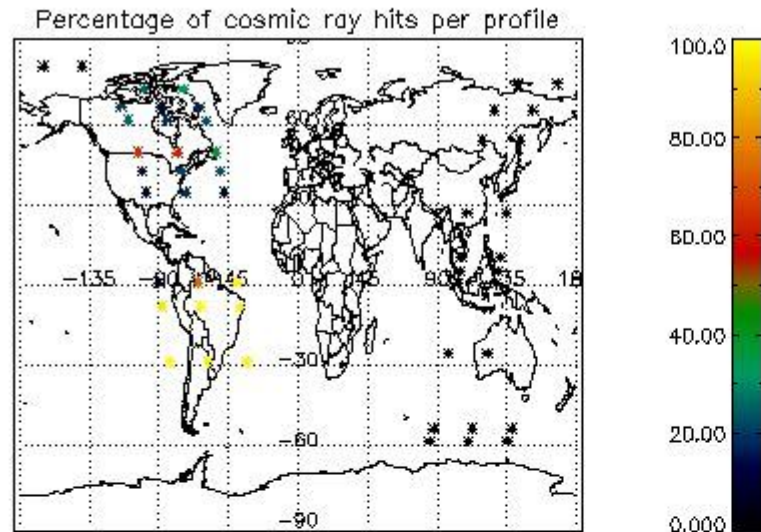

6. Statistics and plot of tangent altitude of the last measurement (DARK & BRIGHT products without errors)

6.1 Statistics on tangent altitude lost:

Statistics	DARK	BRIGHT	TWILIGHT
Mean:	14.616	21.658	NaN
St. deviation:	4.4662	3.8937	NaN
Maximum:	18.635	30.247	NaN
Minimum:	7.7067	16.102	NaN
Number of data:	9.0000	24.000	NaN

6.2 Plot for DARK limb products