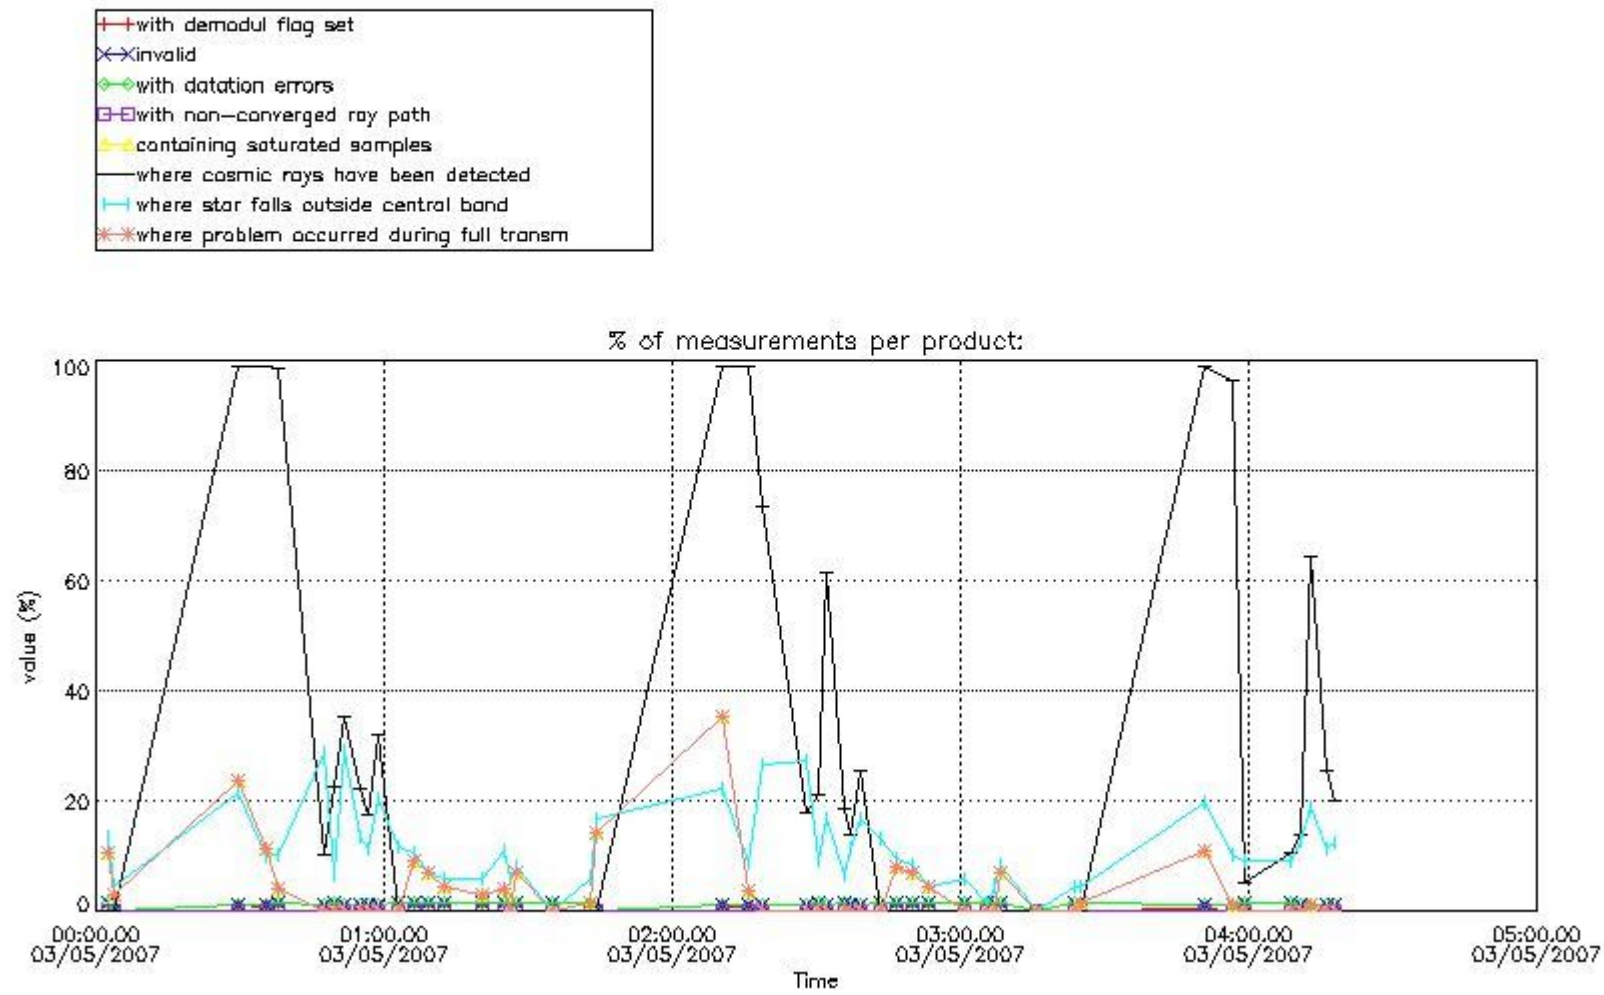

At least one measurement with demodulation flag set:	16.0000 %
Reference spectrum computed from DB:	0.00000 %
Reference spectrum with small number of measurements:	0.00000 %
SATU data not used:	0.00000 %

5.2 Plot quality information per product (time dependant)

5.3 Plot quality information per product (world map)