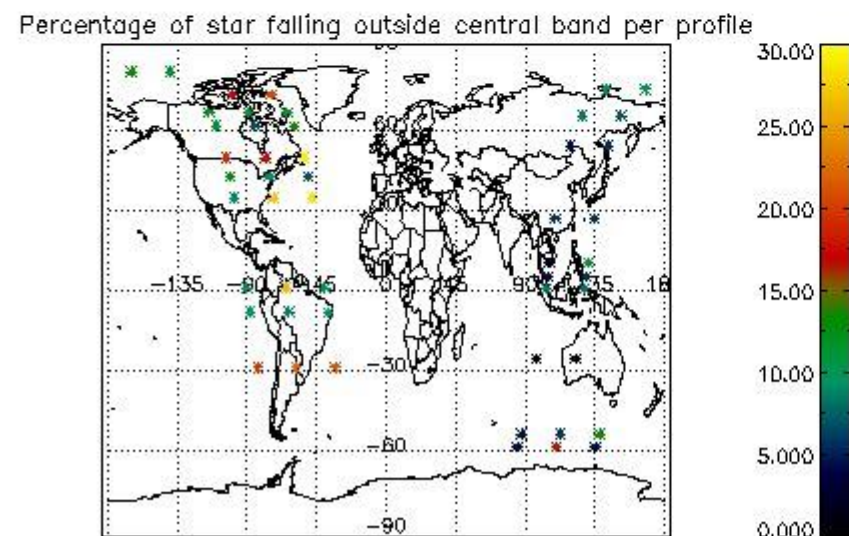

6. Statistics and plot of tangent altitude of the last measurement (DARK & BRIGHT products without errors)

6.1 Statistics on tangent altitude lost:

Statistics	DARK	BRIGHT	TWILIGHT
Mean:	14.616	21.658	NaN
St. deviation:	4.4662	3.8937	NaN
Maximum:	18.635	30.247	NaN
Minimum:	7.7067	16.102	NaN
Number of data:	9.0000	24.000	NaN

6.2 Plot for DARK limb products