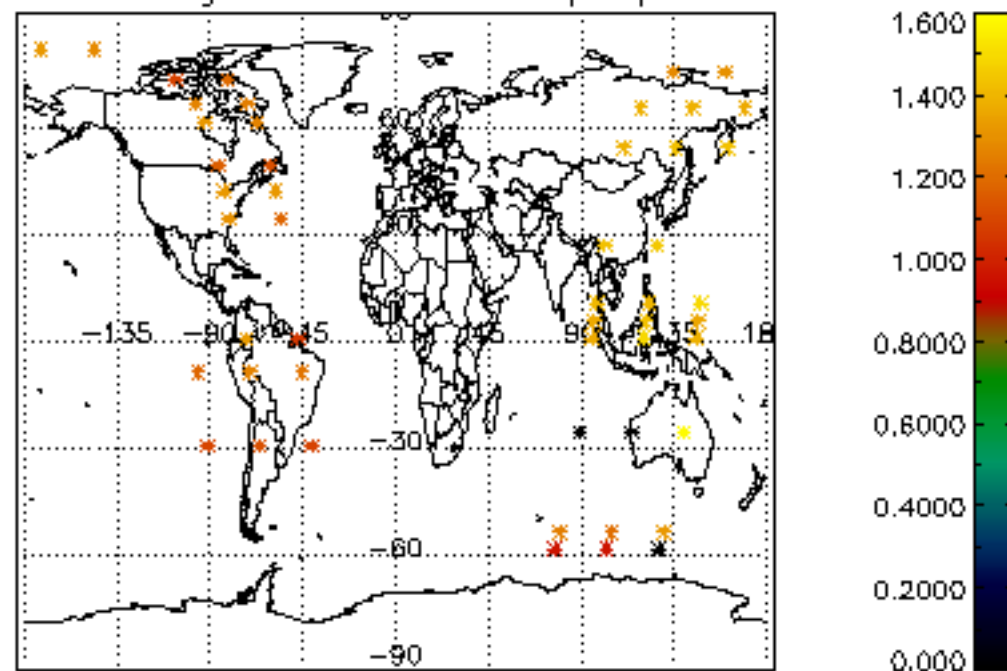

Percentage of datation errors per profile