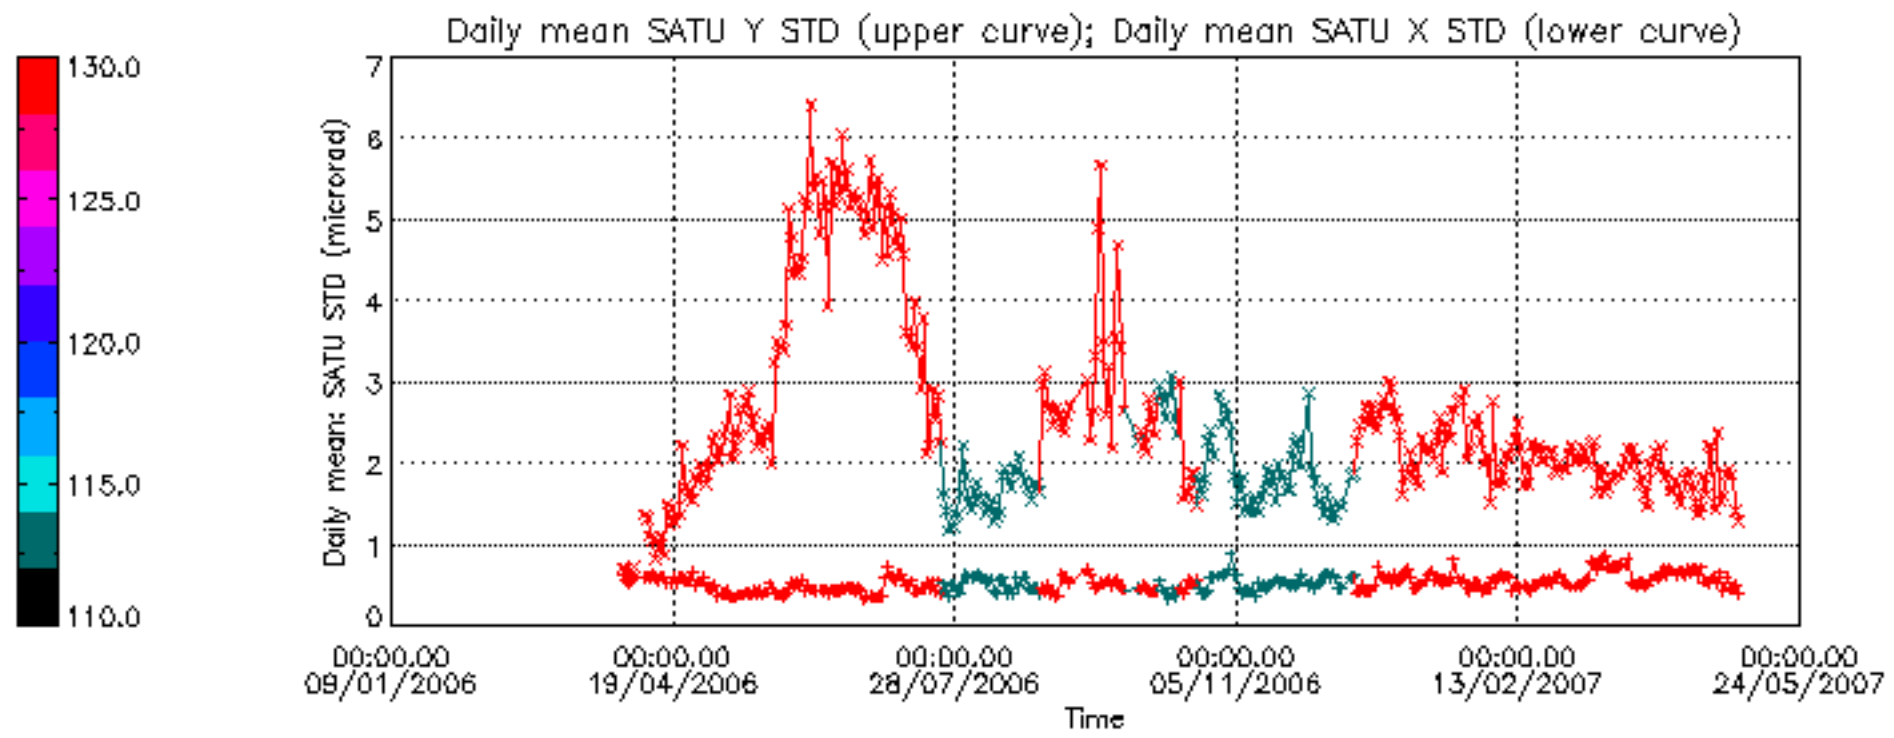

Tangent altitude at which the star is lost

/nas3/ENVISAT/GOMOS/GOM\_NL\_\_0P/GOM\_NL\_\_0PNPDE20070501\_013443\_000038472057\_00403\_27010\_3611.N1

1; -370.3; 01-MAY-2007 01:34:43; Dark ; 59.5; 0; ; 0.00; 0;occ; 119; 0;27010  
 2; -150.6; 01-MAY-2007 01:38:22; Dark ; 42.5; 31; Alp Gru ; 1.73; 15200;occ; 85; 0;27010  
 3; 7.7; 01-MAY-2007 01:41:01; Dark ; 45.5; 148; Alp Tuc ; 2.88; 4100;occ; 91; 0;27011  
 4; 177.8; 01-MAY-2007 01:43:51; Dark ; 35.0; 45; Alp Pav ; 1.94; 26000;occ; 70; 0;27011  
 5; 575.4; 01-MAY-2007 01:50:28; Dark ; 42.0; 43; Alp TrA ; 1.91; 4250;occ; 84; 0;27011  
 6; 707.1; 01-MAY-2007 01:52:40; Dark ; 42.5; 134; Bet TrA ; 2.81; 6600;occ; 85; 0;27011  
 7; 831.2; 01-MAY-2007 01:54:44; Dark ; 43.5; 4; Alp1Cen ;-0.01; 5800;occ; 87; 0;27011  
 8; 1036.0; 01-MAY-2007 01:58:09; Dark ; 42.0; 78; Alp Lup ; 2.30; 28000;occ; 84; 0;27011  
 9; 1129.0; 01-MAY-2007 01:59:42; Dark ; 39.0; 81; Eta Cen ; 2.36; 28000;occ; 78; 0;27011  
 10; 1254.7; 01-MAY-2007 02:01:48; Dark ; 43.0; 54; 5The Cen ; 2.06; 4500;occ; 86; 0;27011  
 11; 1512.0; 01-MAY-2007 02:06:05; Dark ; 41.0; 169; 46Gam Hya ; 2.99; 4700;occ; 82; 0;27011  
 12; 1711.6; 01-MAY-2007 02:09:25; Bright; 39.0; 15; 67Alp Vir ; 0.98; 28000;occ; 78; 0;27011  
 13; 1895.7; 01-MAY-2007 02:12:29; Bright; 35.5; 121; 29Gam Vir ; 2.74; 7200;occ; 71; 0;27011  
 14; 2095.3; 01-MAY-2007 02:15:48; Bright; 35.5; 138; 47Eps Vir ; 2.83; 4700;occ; 71; 0;27011  
 15; 2559.8; 01-MAY-2007 02:23:33; Bright; 34.5; 152; 12Alp2CVn ; 2.89; 11000;occ; 69; 0;27011  
 16; 2832.2; 01-MAY-2007 02:28:05; Bright; 35.0; 87; 64Gam UMA ; 2.43; 11000;occ; 70; 0;27011  
 17; 2915.7; 01-MAY-2007 02:29:29; Bright; 35.0; 82; 48Bet UMA ; 2.37; 10600;occ; 70; 0;27011  
 18; 2994.8; 01-MAY-2007 02:30:48; Bright; 35.5; 36; 50Alp UMA ; 1.80; 6300;occ; 71; 0;27011  
 19; 3444.8; 01-MAY-2007 02:38:18; Bright; 32.0; 49; 1Alp UMi ; 1.99; 6300;occ; 64; 0;27011