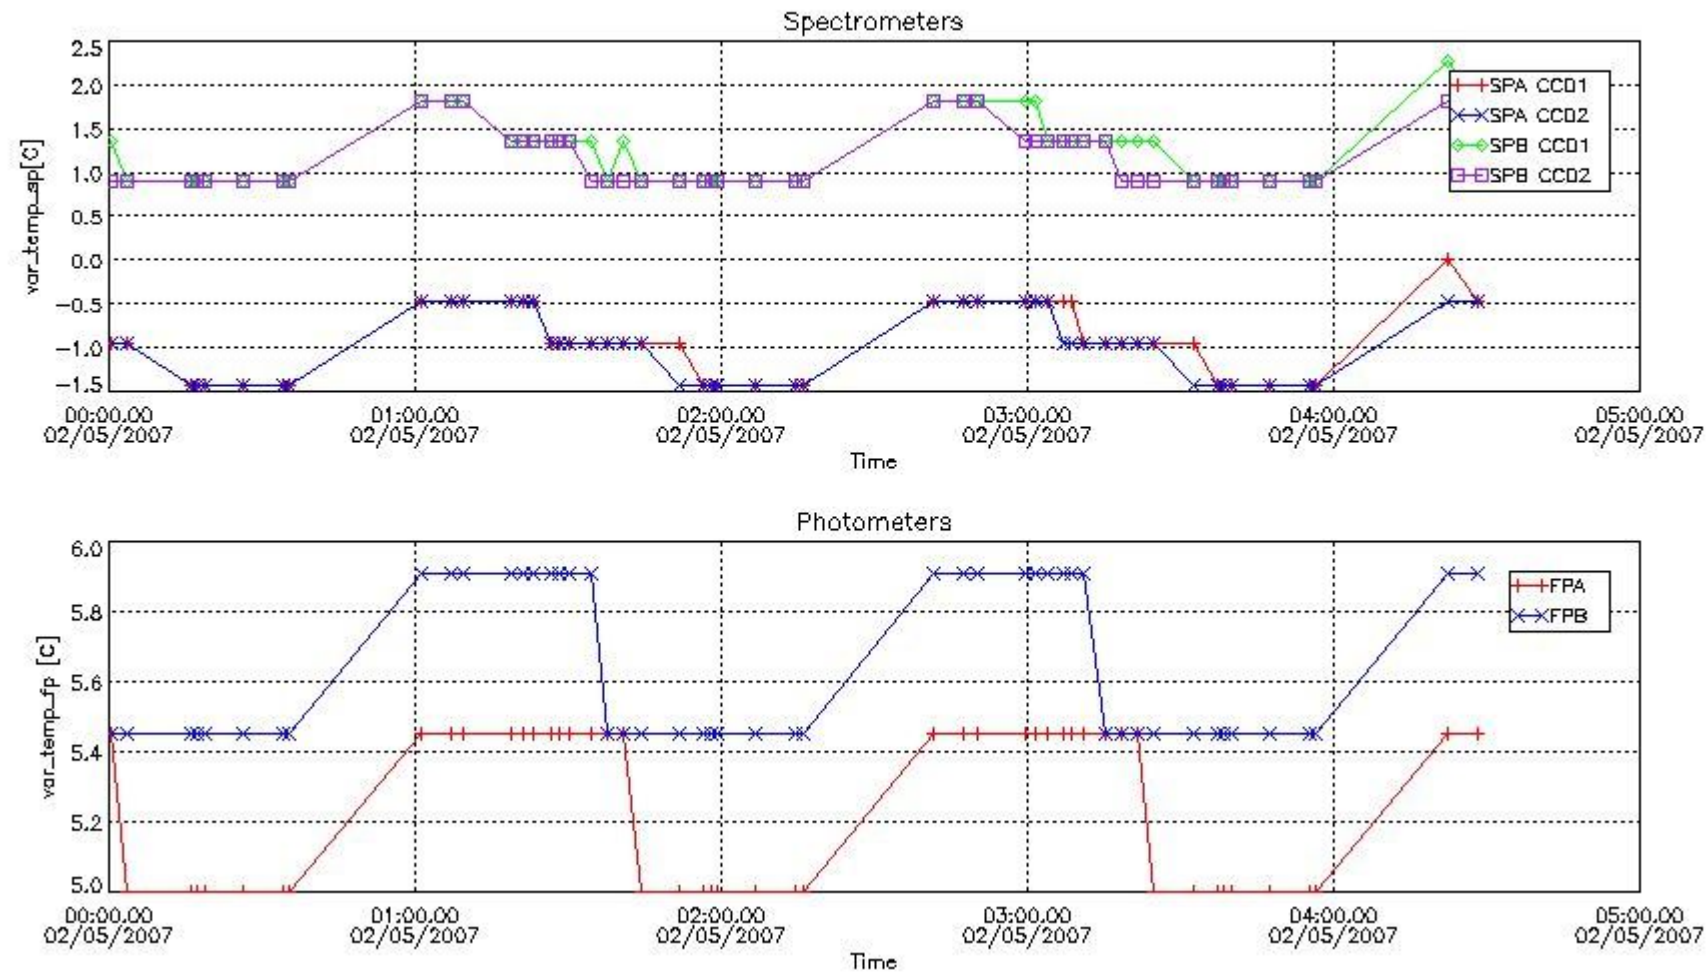

4. Overview of dark signal processing per product

The Dark Charge (DC) is a temperature-dependant signal added to the useful measurements and it is therefore subtracted from them during the processing. There are two phenomena that produce a continuous increase of the DC: the "hot pixels" (a pixel is "hot" when its DC exceeds by a significant amount its value measured on ground at the same temperature) and the "Random Telegraphic Signal" (abrupt change positive or negative of the CCD pixel signal, random in time, affecting only the DC part of the signal and not the photon generated signal).

In this section a list of products that did not use the Dark Sky Area (DSA) observation for the DC computation is given. It is also provided the mean DC plot per product for dark limb products with no error flag set.

4.1 All products used the DSA observation for the DC computation

4.2 Plot of mean dark charges per product: only products in DARK limb conditions without errors are used