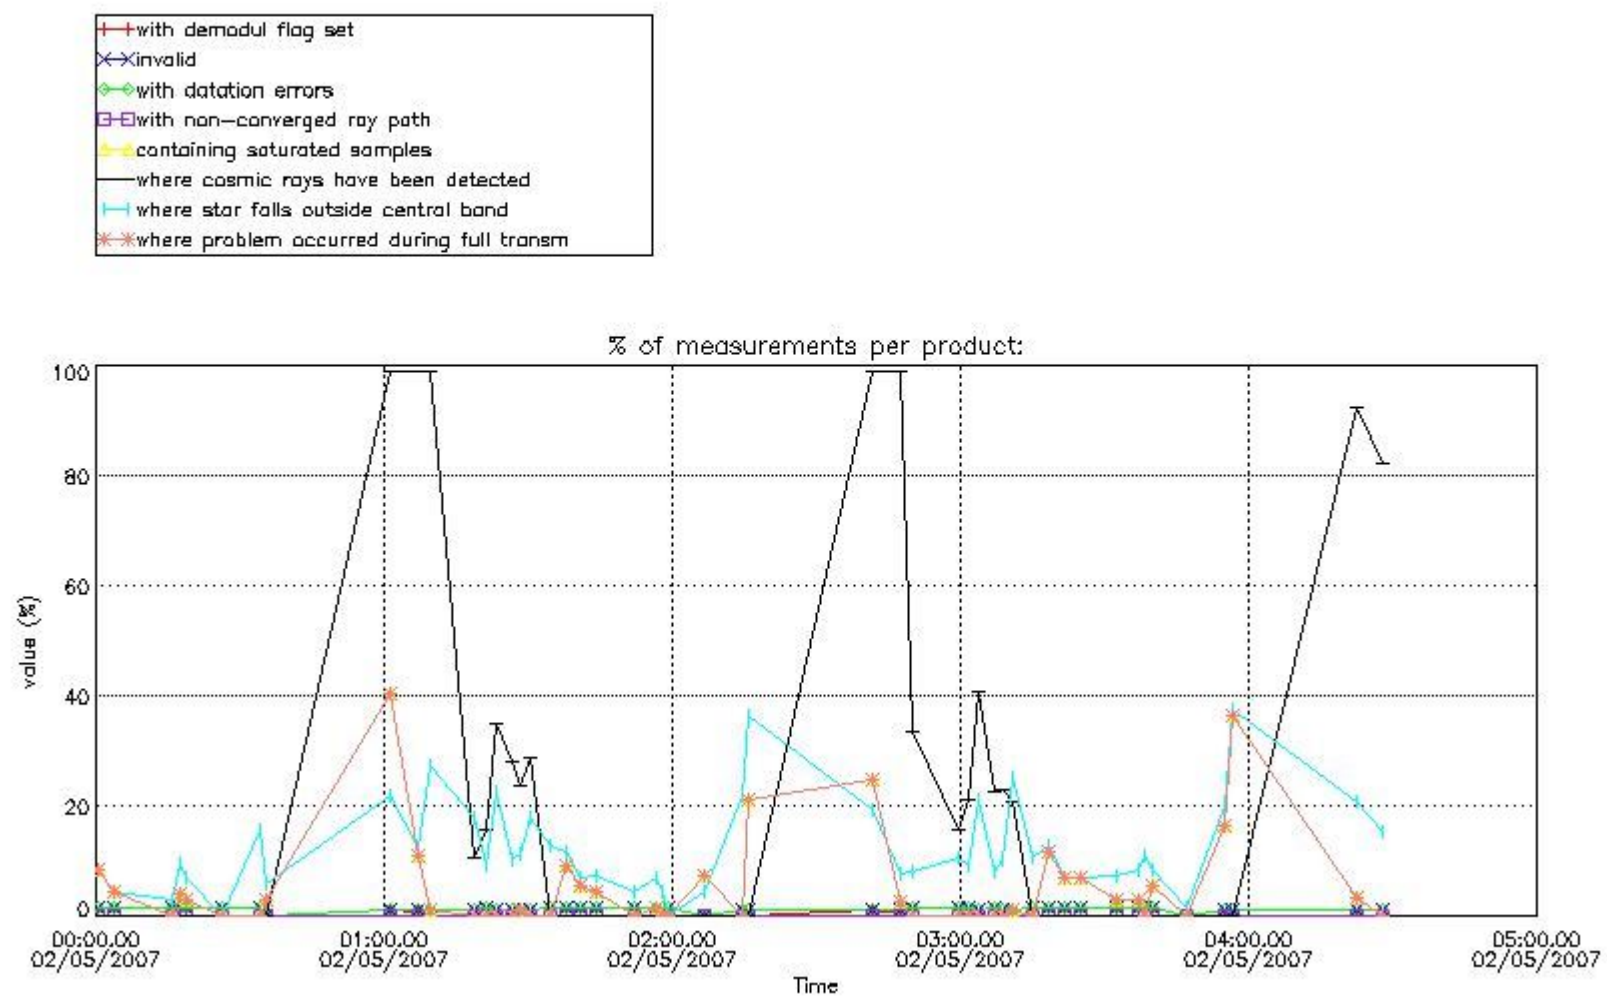

At least one measurement with demodulation flag set:	16.0000 %
Reference spectrum computed from DB:	0.00000 %
Reference spectrum with small number of measurements:	0.00000 %
SATU data not used:	0.00000 %

5.2 Plot quality information per product (time dependant)

5.3 Plot quality information per product (world map)