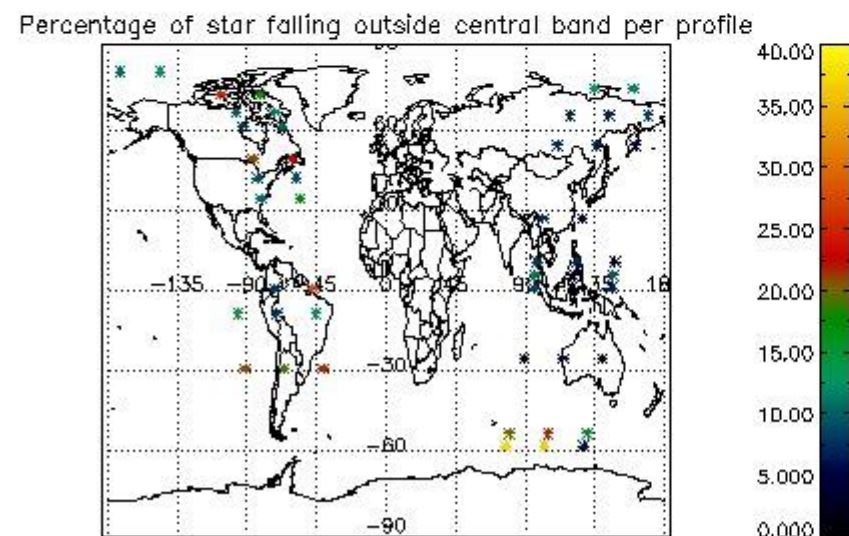

6. Statistics and plot of tangent altitude of the last measurement (DARK & BRIGHT products without errors)

6.1 Statistics on tangent altitude lost:

Statistics	DARK	BRIGHT	TWILIGHT
Mean:	13.934	19.640	NaN
St. deviation:	4.3433	6.0561	NaN
Maximum:	19.327	31.608	NaN
Minimum:	7.2628	3.5987	NaN
Number of data:	8.0000	30.000	NaN

6.2 Plot for DARK limb products