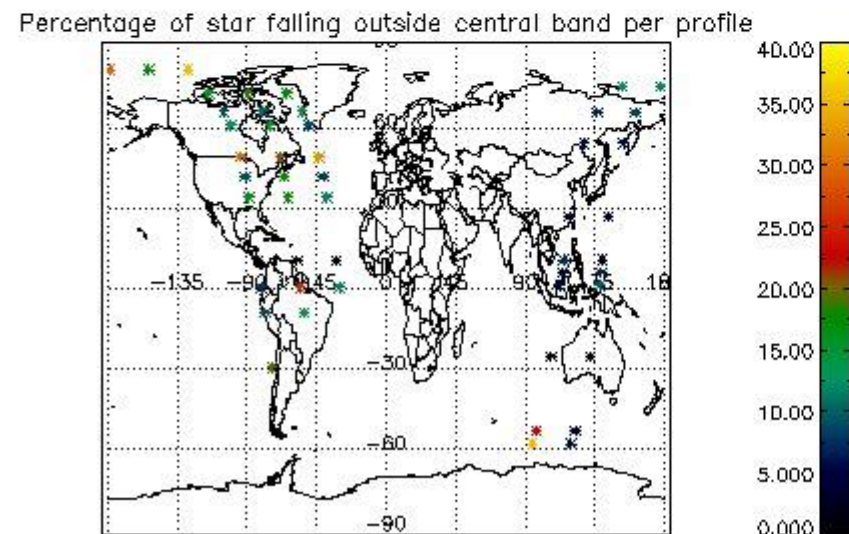

6. Statistics and plot of tangent altitude of the last measurement (DARK & BRIGHT products without errors)

6.1 Statistics on tangent altitude lost:

Statistics	DARK	BRIGHT	TWILIGHT
Mean:	21.476	19.314	NaN
St. deviation:	9.9192	6.9737	NaN
Maximum:	39.092	29.915	NaN
Minimum:	9.3847	3.5900	NaN
Number of data:	9.0000	23.000	NaN

6.2 Plot for DARK limb products