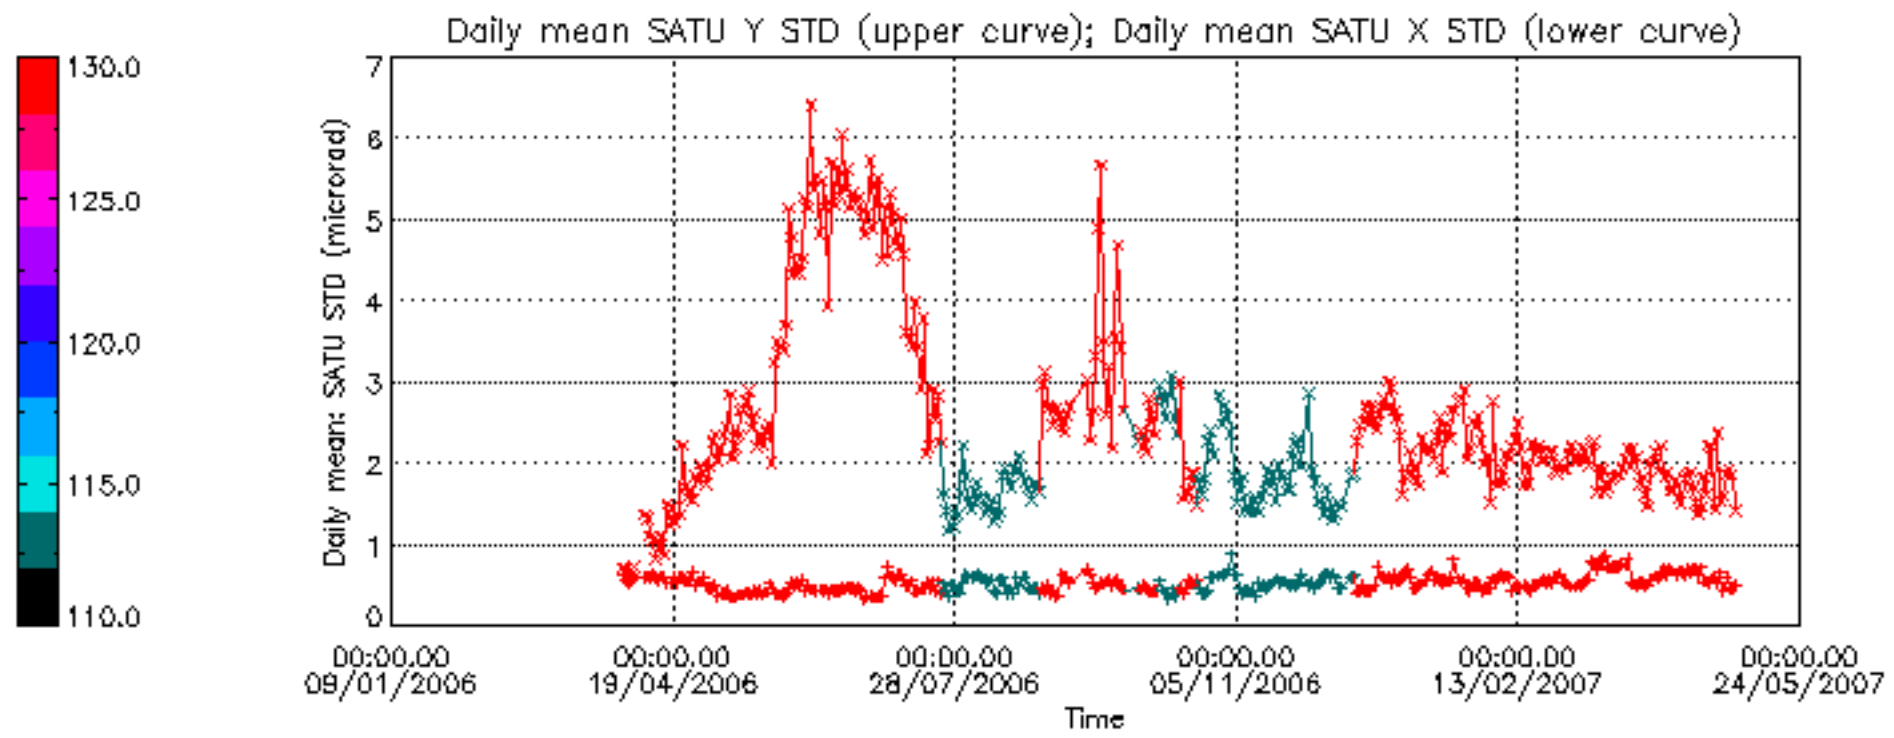

Tangent altitude at which the star is lost

/nas3/ENVISAT/GOMOS/GOM\_NL\_\_0P/GOM\_NL\_\_0PNPDE20070501\_013443\_000038472057\_00403\_27010\_3611.N1

1; -370.3; 01-MAY-2007 01:34:43; Dark ; 59.5; 0; ; 0.00; 0;occ; 119; 0;27010  
 2; -150.6; 01-MAY-2007 01:38:22; Dark ; 42.5; 31; Alp Gru ; 1.73; 15200;occ; 85; 0;27010  
 3; 7.7; 01-MAY-2007 01:41:01; Dark ; 45.5; 148; Alp Tuc ; 2.88; 4100;occ; 91; 0;27011  
 4; 177.8; 01-MAY-2007 01:43:51; Dark ; 35.0; 45; Alp Pav ; 1.94; 26000;occ; 70; 0;27011  
 5; 575.4; 01-MAY-2007 01:50:28; Dark ; 42.0; 43; Alp TrA ; 1.91; 4250;occ; 84; 0;27011  
 6; 707.1; 01-MAY-2007 01:52:40; Dark ; 42.5; 134; Bet TrA ; 2.81; 6600;occ; 85; 0;27011  
 7; 831.2; 01-MAY-2007 01:54:44; Dark ; 43.5; 4; Alp1Cen ;-0.01; 5800;occ; 87; 0;27011  
 8; 1036.0; 01-MAY-2007 01:58:09; Dark ; 42.0; 78; Alp Lup ; 2.30; 28000;occ; 84; 0;27011  
 9; 1129.0; 01-MAY-2007 01:59:42; Dark ; 39.0; 81; Eta Cen ; 2.36; 28000;occ; 78; 0;27011  
 10; 1254.7; 01-MAY-2007 02:01:48; Dark ; 43.0; 54; 5The Cen ; 2.06; 4500;occ; 86; 0;27011  
 11; 1512.0; 01-MAY-2007 02:06:05; Dark ; 41.0; 169; 46Gam Hya ; 2.99; 4700;occ; 82; 0;27011  
 12; 1711.6; 01-MAY-2007 02:09:25; Bright; 39.0; 15; 67Alp Vir ; 0.98; 28000;occ; 78; 0;27011  
 13; 1895.7; 01-MAY-2007 02:12:29; Bright; 35.5; 121; 29Gam Vir ; 2.74; 7200;occ; 71; 0;27011  
 14; 2095.3; 01-MAY-2007 02:15:48; Bright; 35.5; 138; 47Eps Vir ; 2.83; 4700;occ; 71; 0;27011  
 15; 2559.8; 01-MAY-2007 02:23:33; Bright; 34.5; 152; 12Alp2CVn ; 2.89; 11000;occ; 69; 0;27011  
 16; 2832.2; 01-MAY-2007 02:28:05; Bright; 35.0; 87; 64Gam UMA ; 2.43; 11000;occ; 70; 0;27011  
 17; 2915.7; 01-MAY-2007 02:29:29; Bright; 35.0; 82; 48Bet UMA ; 2.37; 10600;occ; 70; 0;27011  
 18; 2994.8; 01-MAY-2007 02:30:48; Bright; 35.5; 36; 50Alp UMA ; 1.80; 6300;occ; 71; 0;27011  
 19; 3444.8; 01-MAY-2007 02:38:18; Bright; 32.0; 49; 1Alp UMi ; 1.99; 6300;occ; 64; 0;27011