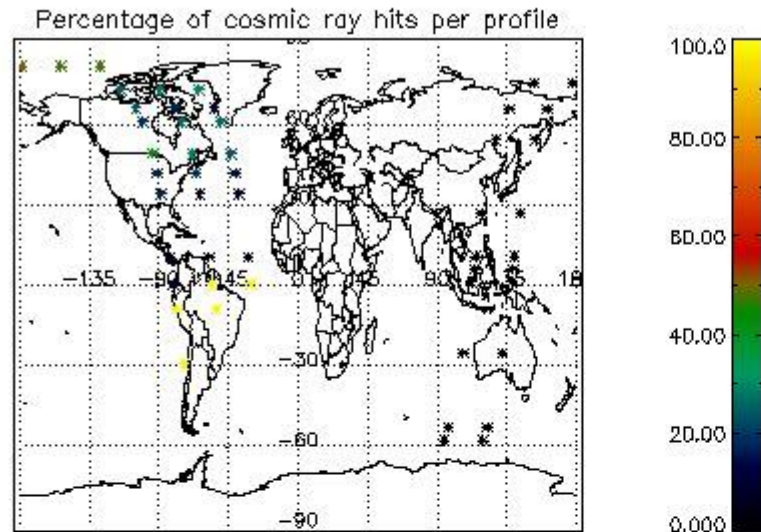

6. Statistics and plot of tangent altitude of the last measurement (DARK & BRIGHT products without errors)

6.1 Statistics on tangent altitude lost:

Statistics	DARK	BRIGHT	TWILIGHT
Mean:	21.476	19.314	NaN
St. deviation:	9.9192	6.9737	NaN
Maximum:	39.092	29.915	NaN
Minimum:	9.3847	3.5900	NaN
Number of data:	9.0000	23.000	NaN

6.2 Plot for DARK limb products