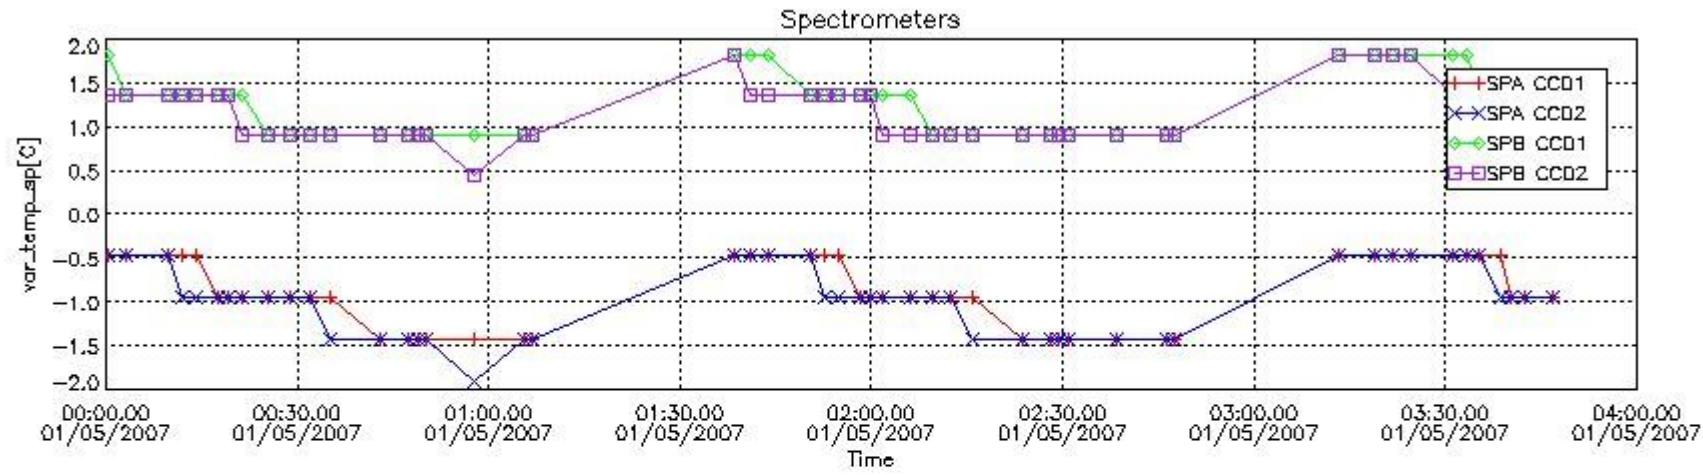

4. Overview of dark signal processing per product

The Dark Charge (DC) is a temperature-dependant signal added to the useful measurements and it is therefore subtracted from them during the processing. There are two phenomena that produce a continuous increase of the DC: the "hot pixels" (a pixel is "hot" when its DC exceeds by a significant amount its value measured on ground at the same temperature) and the "Random Telegraphic Signal" (abrupt change positive or negative of the CCD pixel signal, random in time, affecting only the DC part of the signal and not the photon generated signal).

In this section a list of products that did not use the Dark Sky Area (DSA) observation for the DC computation is given. It is also provided the mean DC plot per product for dark limb products with no error flag set.

4.1 All products used the DSA observation for the DC computation

4.2 Plot of mean dark charges per product: only products in DARK limb conditions without errors are used