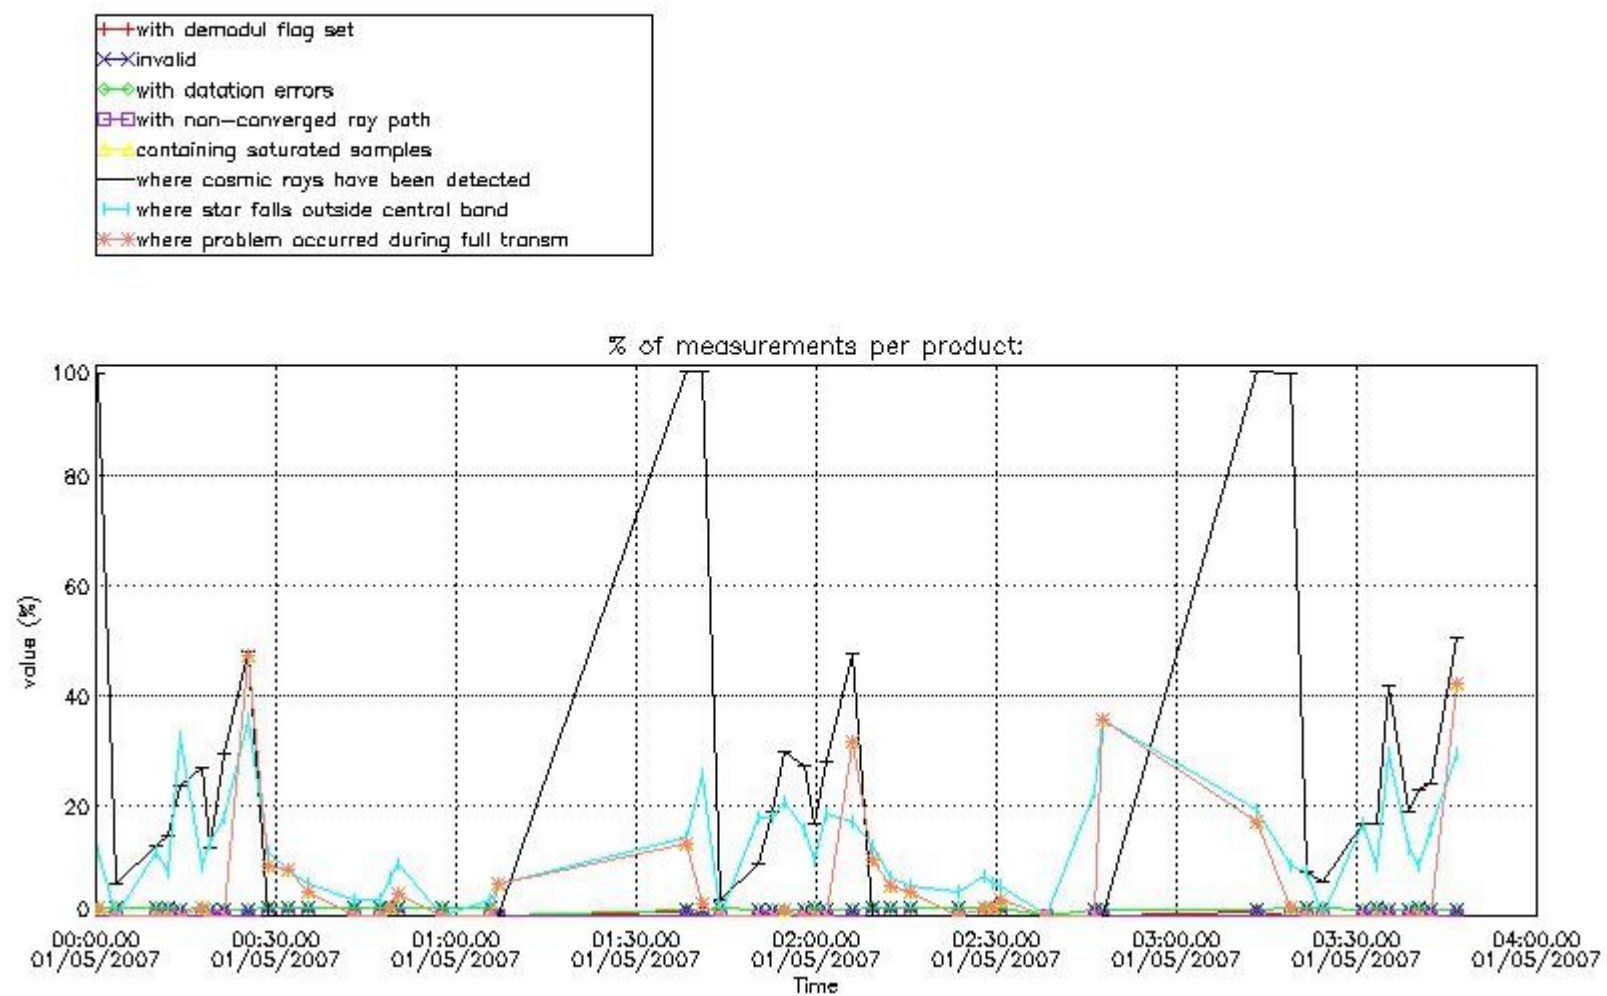

At least one measurement with demodulation flag set:	16.0000 %
Reference spectrum computed from DB:	0.00000 %
Reference spectrum with small number of measurements:	0.00000 %
SATU data not used:	0.00000 %

5.2 Plot quality information per product (time dependant)

5.3 Plot quality information per product (world map)