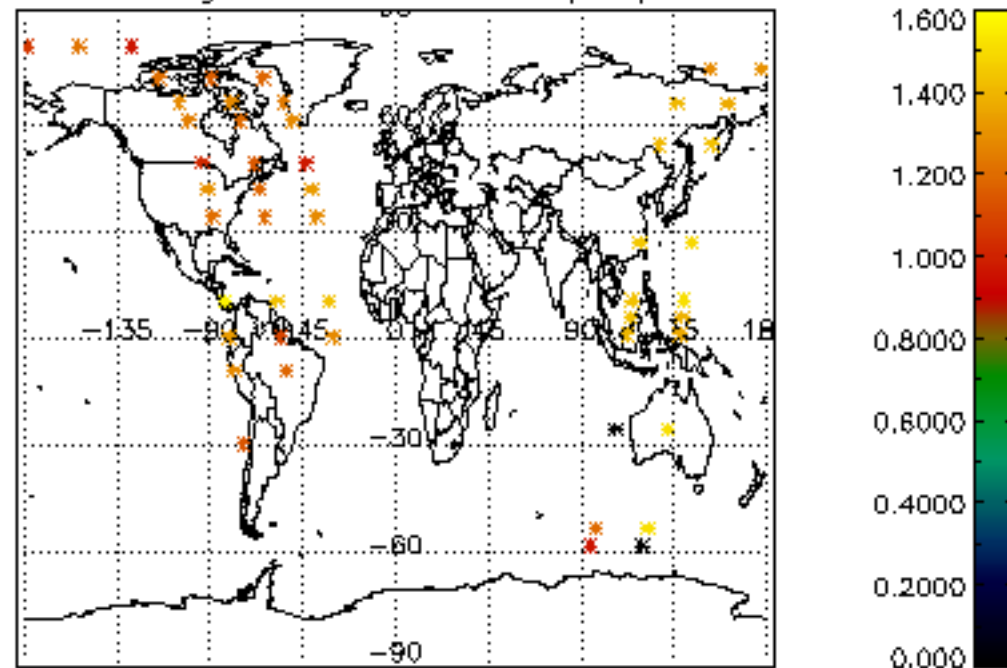

Percentage of datation errors per profile