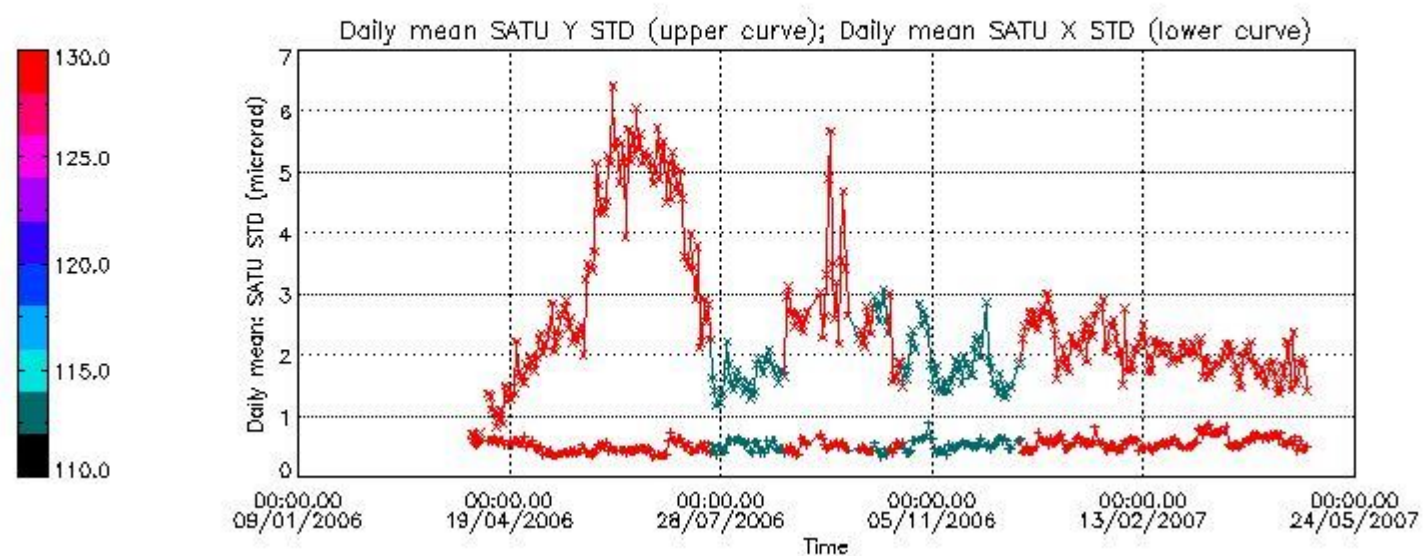

Number of data:	8400.0	8400.0	19050.	19050.

7.2.2 Trend of daily SATU NEA St. deviation since 1st April 2006 (dark limb)

The long term trend of the SATU 'X' and 'Y' standard deviations should be constant during the whole mission.

The colorbar represents the start tangent altitude (km) of the occultations.

Upper curve: STD of SATU Y axis

Lower curve: STD of SATU X axis

8. Auxiliary Data Files used for the production reported in section 2.4

The number reported in the third column indicates since which file (see list in section 2.4) the corresponding auxiliary file has been used. The fourth column is the date of those product files.

Type	Auxiliary Filename	Used since product	Used since product date
INST_PHYS_CHARACTERISTICS	GOM_INS_AXNIEC20050627_150713_20030716_120000_20100101_000000	1	01-MAY-2007 00:00:25
CALIBRATION_DATABASE	GOM_CAL_AXVIEC20070420_153235_20070419_000000_20100101_000000	1	01-MAY-2007 00:00:25
LEVEL-1B_PROC_CONFIG	GOM_PR1_AXNIEC20050627_151042_20020301_000000_20100101_000000	1	01-MAY-2007 00:00:25
STAR_CATALOGUE	GOM_CAT_AXVIEC20020121_161009_20020101_000000_20200101_000000	1	01-MAY-2007 00:00:25
STELLAR_SPECTRA_DATABANK	GOM_STS_AXNIEC20040308_103538_20020101_160000_20100101_000000	1	01-MAY-2007 00:00:25
ECMWF_FILE	AUX_ECF_AXNECM20070430_062113_20070430_210000_20070501_090000	1	01-MAY-2007 00:00:25
OPTIONAL_ECMWF_FILE	MISSING	1	01-MAY-2007 00:00:25
ORBIT_DATA_FILE	DOR_NAV_OPNPDE20070430_220257_000057382057_00401_27008_3391.N1	1	01-MAY-2007 00:00:25
ORBIT_DATA_FILE	DOR_NAV_OPNPDE20070430_234354_000057382057_00402_27009_3392.N1	20	01-MAY-2007 01:38:22
ORBIT_DATA_FILE	DOR_NAV_OPNPDE20070501_012451_000041442057_00403_27010_3393.N1	38	01-MAY-2007 02:46:10