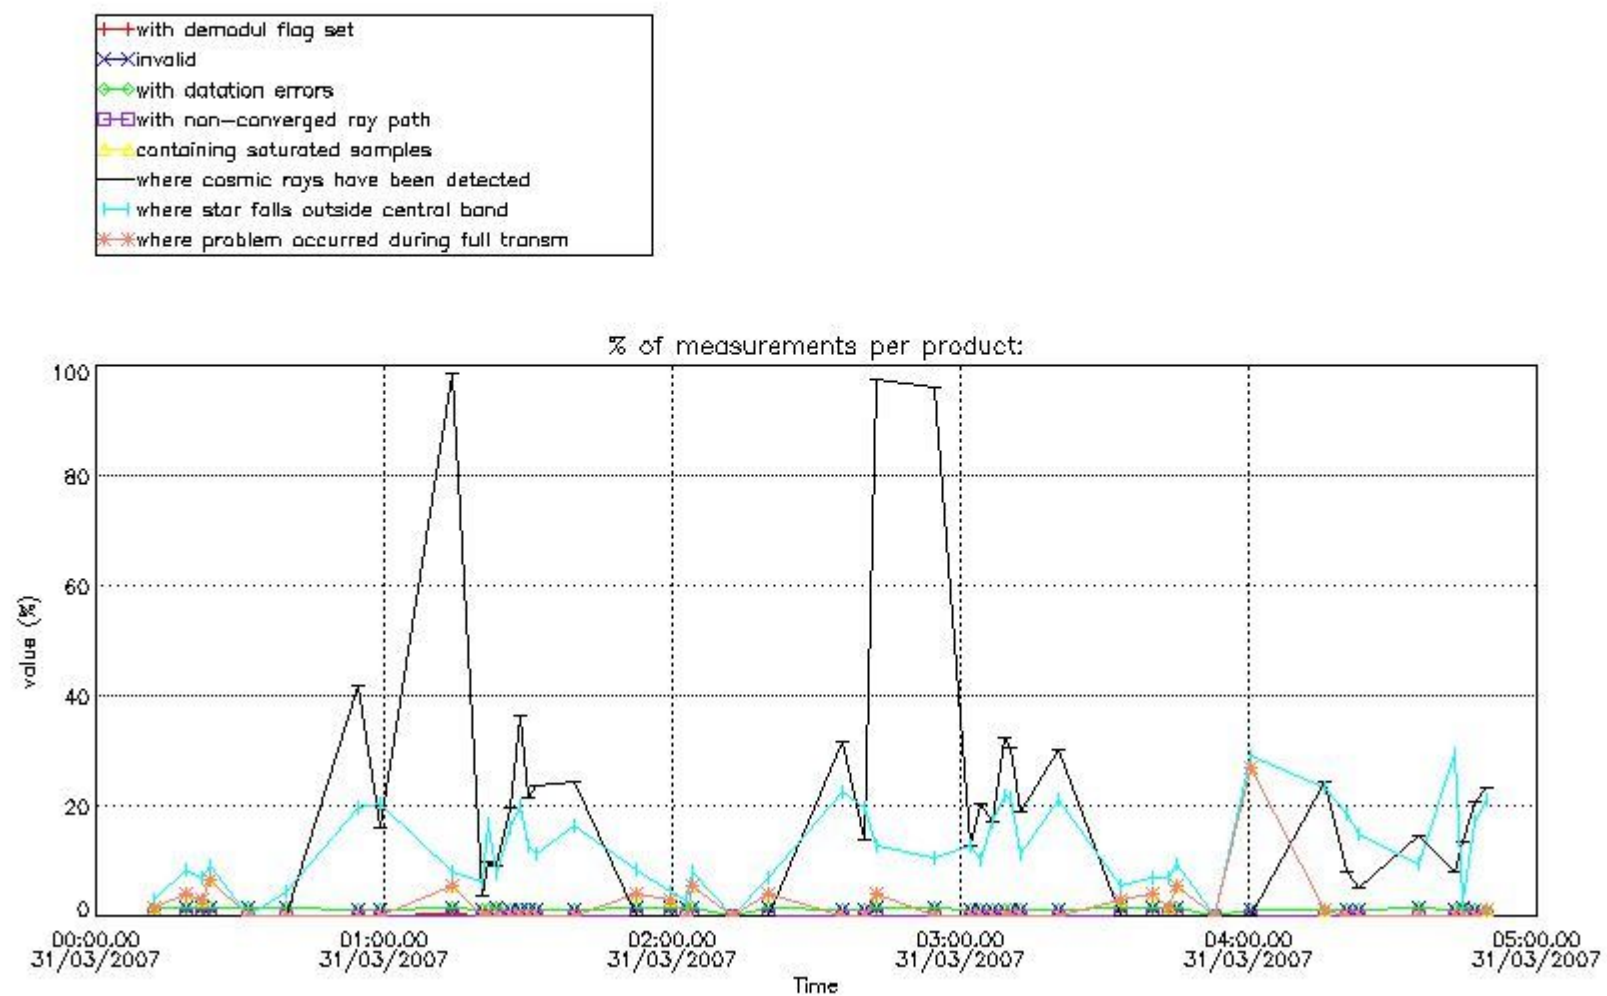

At least one measurement with demodulation flag set:	16.6667 %
Reference spectrum computed from DB:	0.00000 %
Reference spectrum with small number of measurements:	0.00000 %
SATU data not used:	0.00000 %

5.2 Plot quality information per product (time dependant)

5.3 Plot quality information per product (world map)