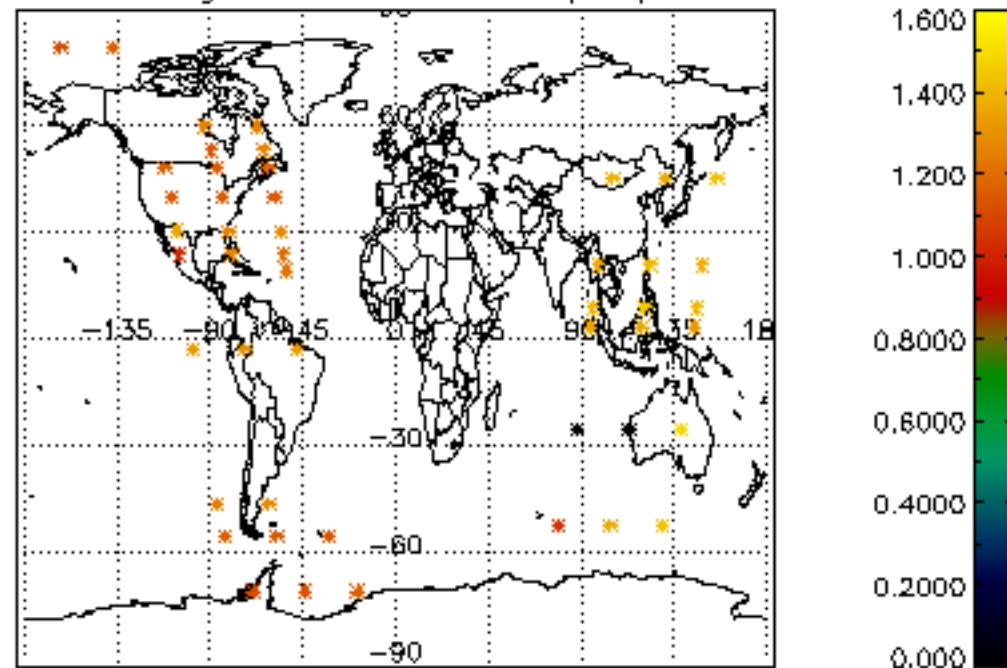

Percentage of datation errors per profile