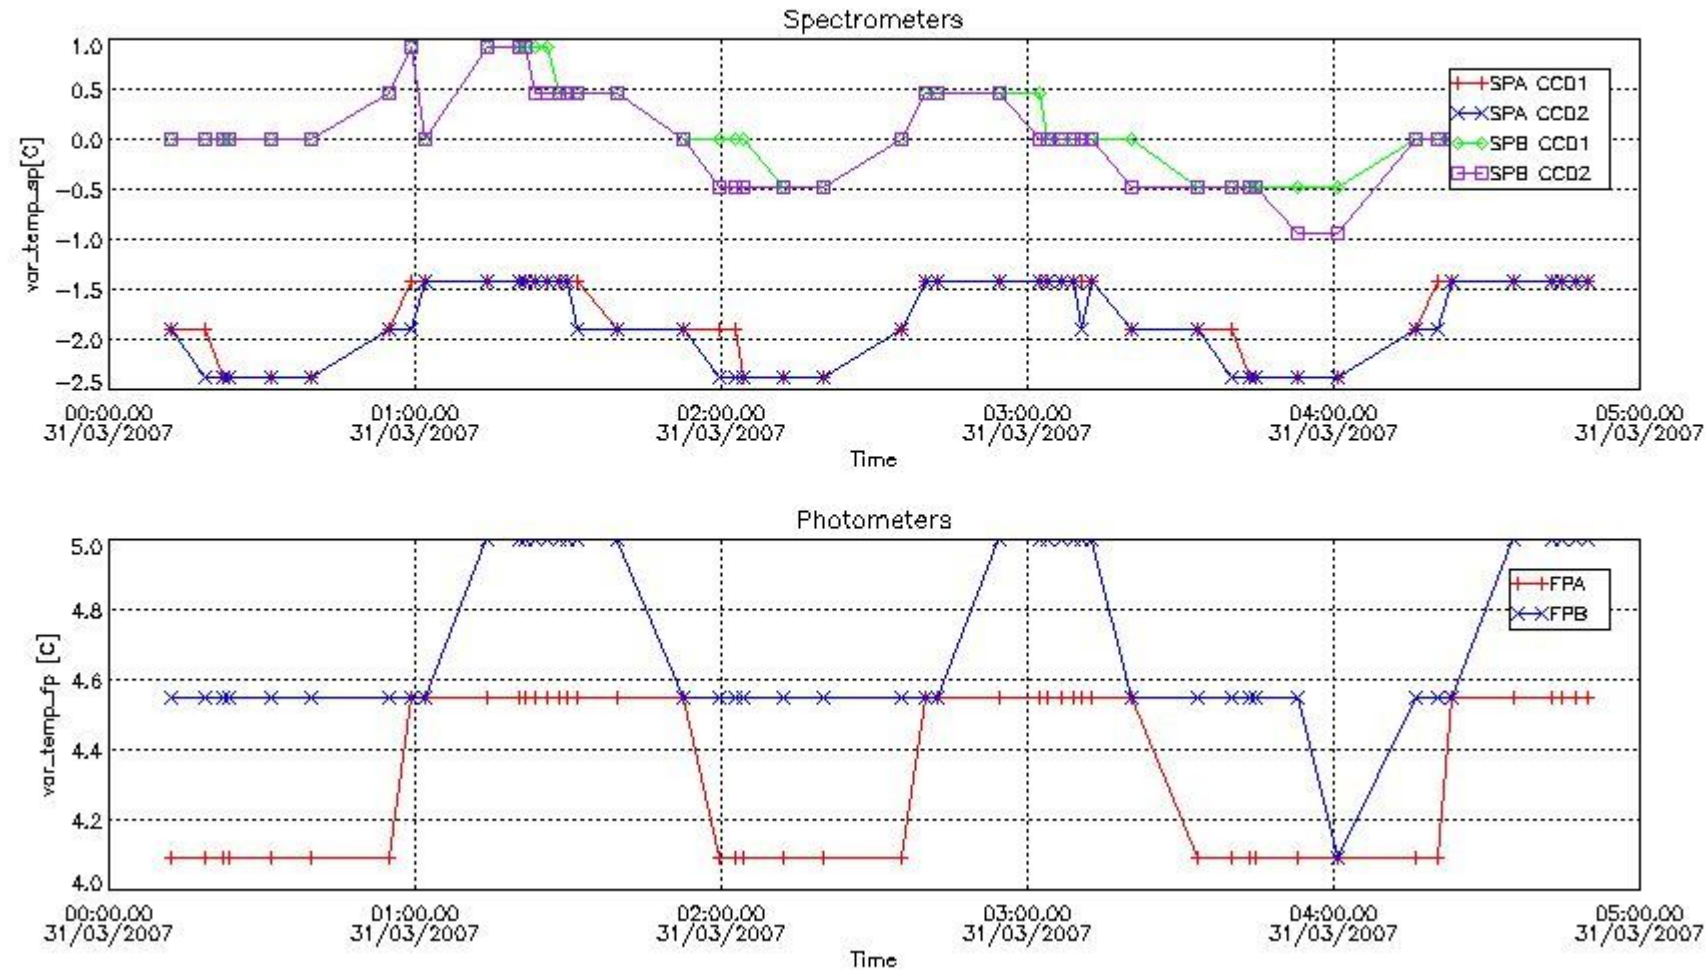

4. Overview of dark signal processing per product

The Dark Charge (DC) is a temperature-dependant signal added to the useful measurements and it is therefore subtracted from them during the processing. There are two phenomena that produce a continuous increase of the DC: the "hot pixels" (a pixel is "hot" when its DC exceeds by a significant amount its value measured on ground at the same temperature) and the "Random Telegraphic Signal" (abrupt change positive or negative of the CCD pixel signal, random in time, affecting only the DC part of the signal and not the photon generated signal).

In this section a list of products that did not use the Dark Sky Area (DSA) observation for the DC computation is given. It is also provided the mean DC plot per product for dark limb products with no error flag set.

4.1 All products used the DSA observation for the DC computation

4.2 Plot of mean dark charges per product: only products in DARK limb conditions without errors are used