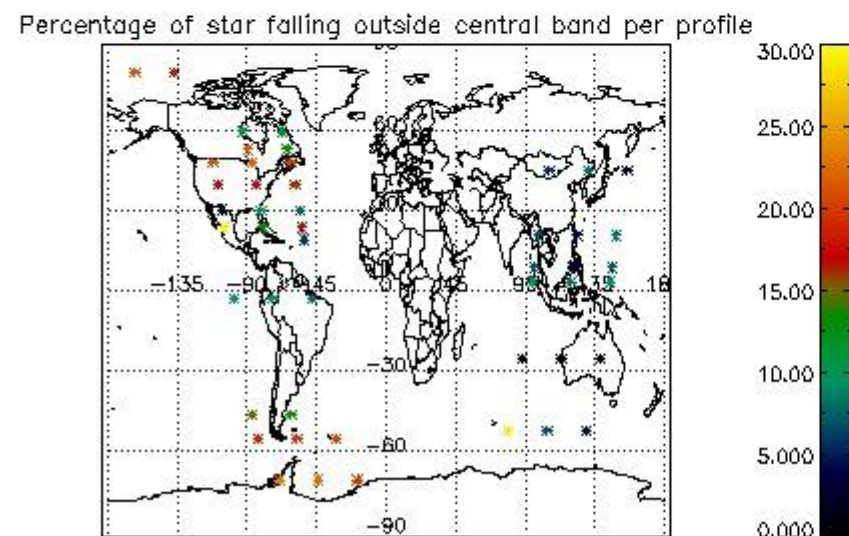

6. Statistics and plot of tangent altitude of the last measurement (DARK & BRIGHT products without errors)

6.1 Statistics on tangent altitude lost:

Statistics	DARK	BRIGHT	TWILIGHT
Mean:	16.170	20.235	10.901
St. deviation:	4.2081	5.8089	0.0000
Maximum:	23.668	28.699	10.901
Minimum:	6.6347	7.6723	10.901
Number of data:	17.000	21.000	1.0000

6.2 Plot for DARK limb products