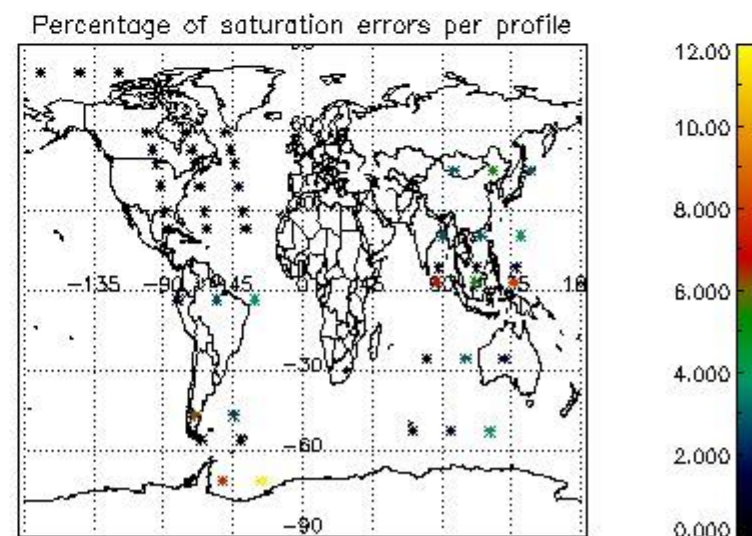

6. Statistics and plot of tangent altitude of the last measurement (DARK & BRIGHT products without errors)

6.1 Statistics on tangent altitude lost:

Statistics	DARK	BRIGHT	TWILIGHT
Mean:	16.996	20.522	11.886
St. deviation:	3.4018	4.8456	0.67356
Maximum:	21.236	26.178	12.362
Minimum:	10.684	4.6574	11.409
Number of data:	14.000	20.000	2.0000

6.2 Plot for DARK limb products