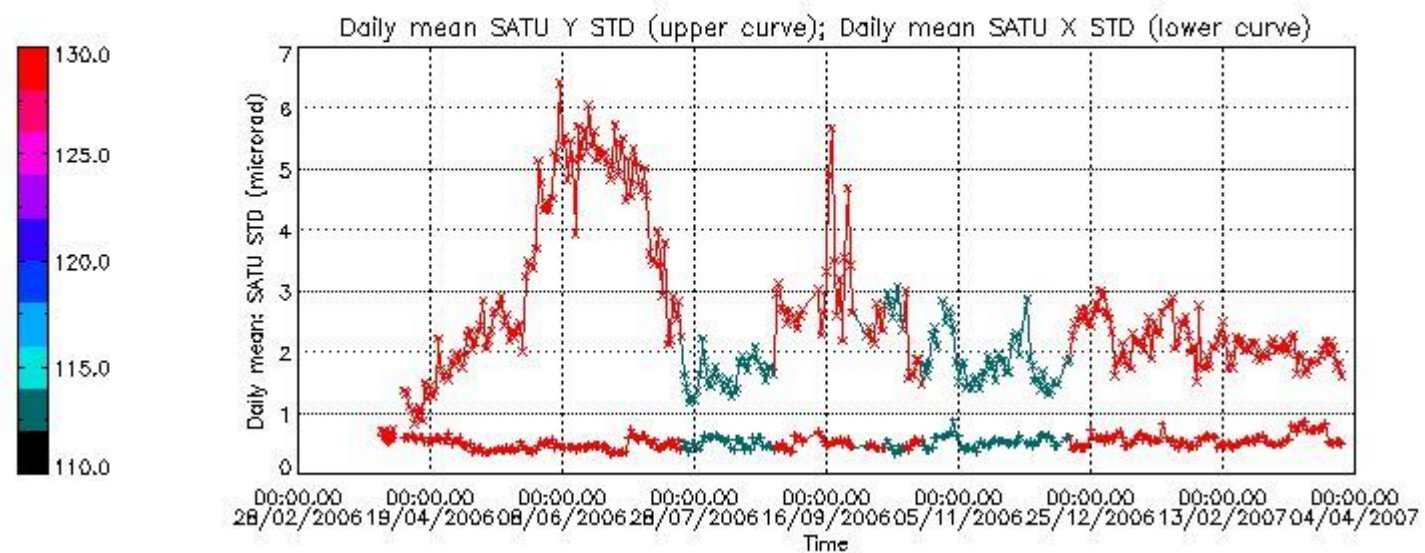

Number of data:	12700.	12700.	16450.	16450.

7.2.2 Trend of daily SATU NEA St. deviation since 1st April 2006 (dark limb)

The long term trend of the SATU 'X' and 'Y' standard deviations should be constant during the whole mission.

The colorbar represents the start tangent altitude (km) of the occultations.

Upper curve: STD of SATU Y axis

Lower curve: STD of SATU X axis

8. Auxiliary Data Files used for the production reported in section 2.4

The number reported in the third column indicates since which file (see list in section 2.4) the corresponding auxiliary file has been used. The fourth column is the date of those product files.

Type	Auxiliary Filename	Used since product	Used since product date
INST_PHYS_CHARACTERISTICS	GOM_INS_AXNIEC20050627_150713_20030716_120000_20100101_000000	1	30-MAR-2007 00:05:01
CALIBRATION_DATABASE	GOM_CAL_AXVIEC20070322_111040_20070321_000000_20100101_000000	1	30-MAR-2007 00:05:01
LEVEL-1B_PROC_CONFIG	GOM_PR1_AXNIEC20050627_151042_20020301_000000_20100101_000000	1	30-MAR-2007 00:05:01
STAR_CATALOGUE	GOM_CAT_AXVIEC20020121_161009_20020101_000000_20200101_000000	1	30-MAR-2007 00:05:01
STELLAR_SPECTRA_DATABANK	GOM_STS_AXNIEC20040308_103538_20020101_160000_20100101_000000	1	30-MAR-2007 00:05:01
ECMWF_FILE	AUX_ECF_AXNECM20070329_062111_20070329_210000_20070330_090000	1	30-MAR-2007 00:05:01
ECMWF_FILE	AUX_ECF_AXNECM20070329_182110_20070330_030000_20070330_150000	48	30-MAR-2007 04:32:15
OPTIONAL_ECMWF_FILE	MISSING	1	30-MAR-2007 00:05:01
ORBIT_DATA_FILE	DOR_NAV_OPNPDE20070329_235333_000054192056_00445_26551_3075.N1	1	30-MAR-2007 00:05:01
ORBIT_DATA_FILE	DOR_NAV_OPNPDE20070330_024335_000057382056_00447_26553_3077.N1	31	30-MAR-2007 02:51:39
ORBIT_DATA_FILE	DOR_NAV_OPNPDE20070330_042432_000057382056_00448_26554_3078.N1	48	30-MAR-2007 04:32:15