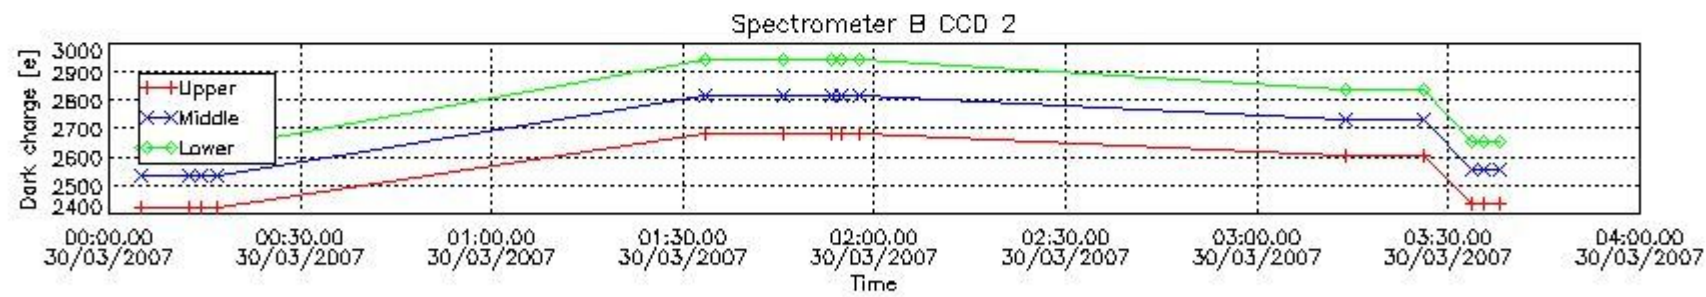

5. Demodulation flag and quality information monitoring

In this section it is presented the modulation information extracted from the pcd (product confidence data) at measurement level and information extracted from the Quality Summary dataset. Only products without errors (error flag in the MPH set to "0") are used.

5.1 Percentage of products during reporting period with: