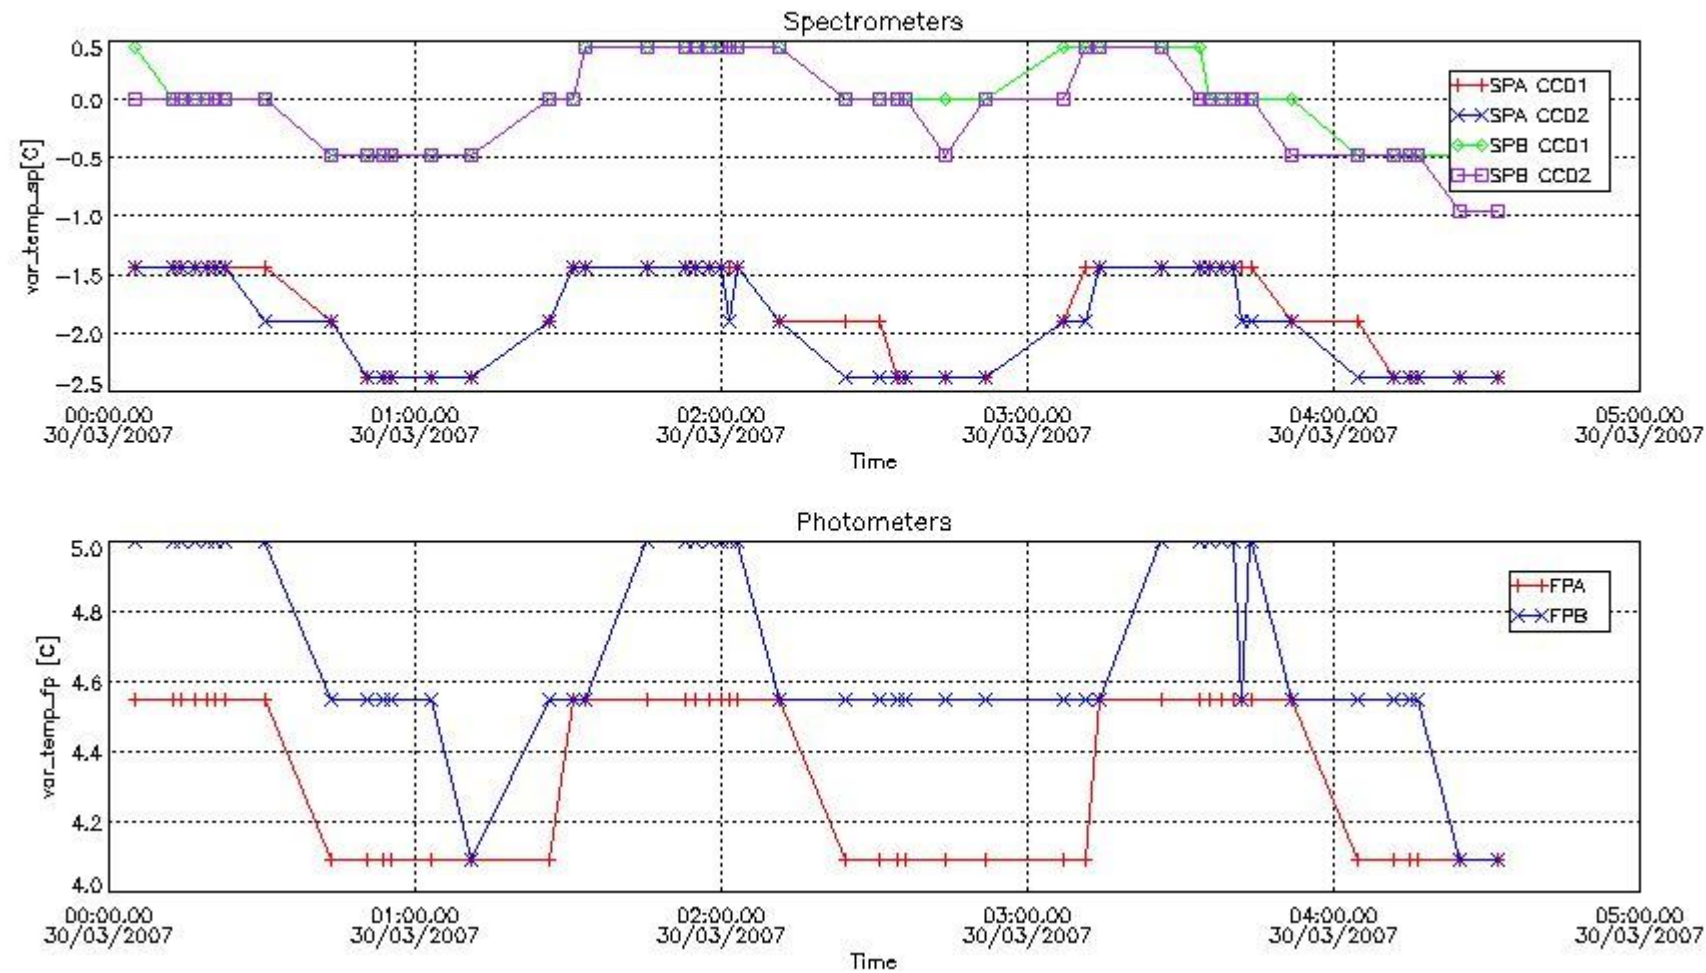

4. Overview of dark signal processing per product

The Dark Charge (DC) is a temperature-dependant signal added to the useful measurements and it is therefore subtracted from them during the processing. There are two phenomena that produce a continuous increase of the DC: the "hot pixels" (a pixel is "hot" when its DC exceeds by a significant amount its value measured on ground at the same temperature) and the "Random Telegraphic Signal" (abrupt change positive or negative of the CCD pixel signal, random in time, affecting only the DC part of the signal and not the photon generated signal).

In this section a list of products that did not use the Dark Sky Area (DSA) observation for the DC computation is given. It is also provided the mean DC plot per product for dark limb products with no error flag set.

4.1 All products used the DSA observation for the DC computation

4.2 Plot of mean dark charges per product: only products in DARK limb conditions without errors are used