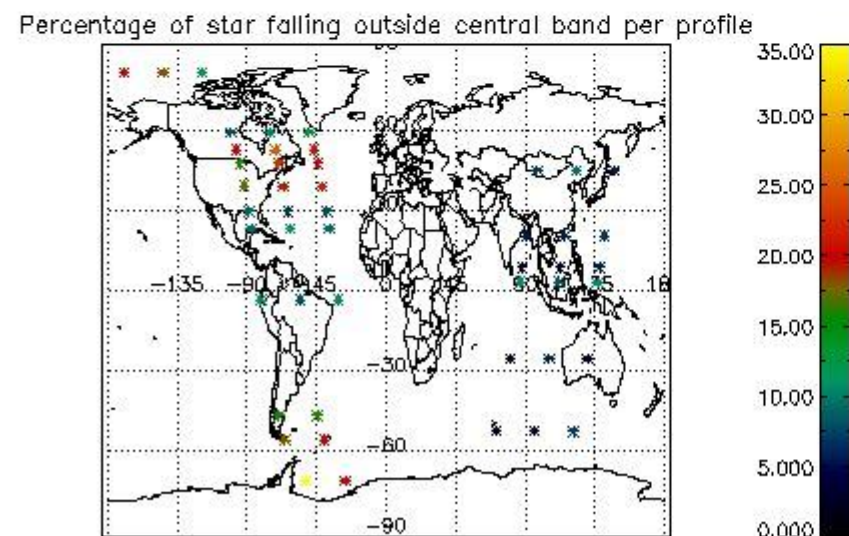

6. Statistics and plot of tangent altitude of the last measurement (DARK & BRIGHT products without errors)

6.1 Statistics on tangent altitude lost:

Statistics	DARK	BRIGHT	TWILIGHT
Mean:	16.996	20.522	11.886
St. deviation:	3.4018	4.8456	0.67356
Maximum:	21.236	26.178	12.362
Minimum:	10.684	4.6574	11.409
Number of data:	14.000	20.000	2.0000

6.2 Plot for DARK limb products