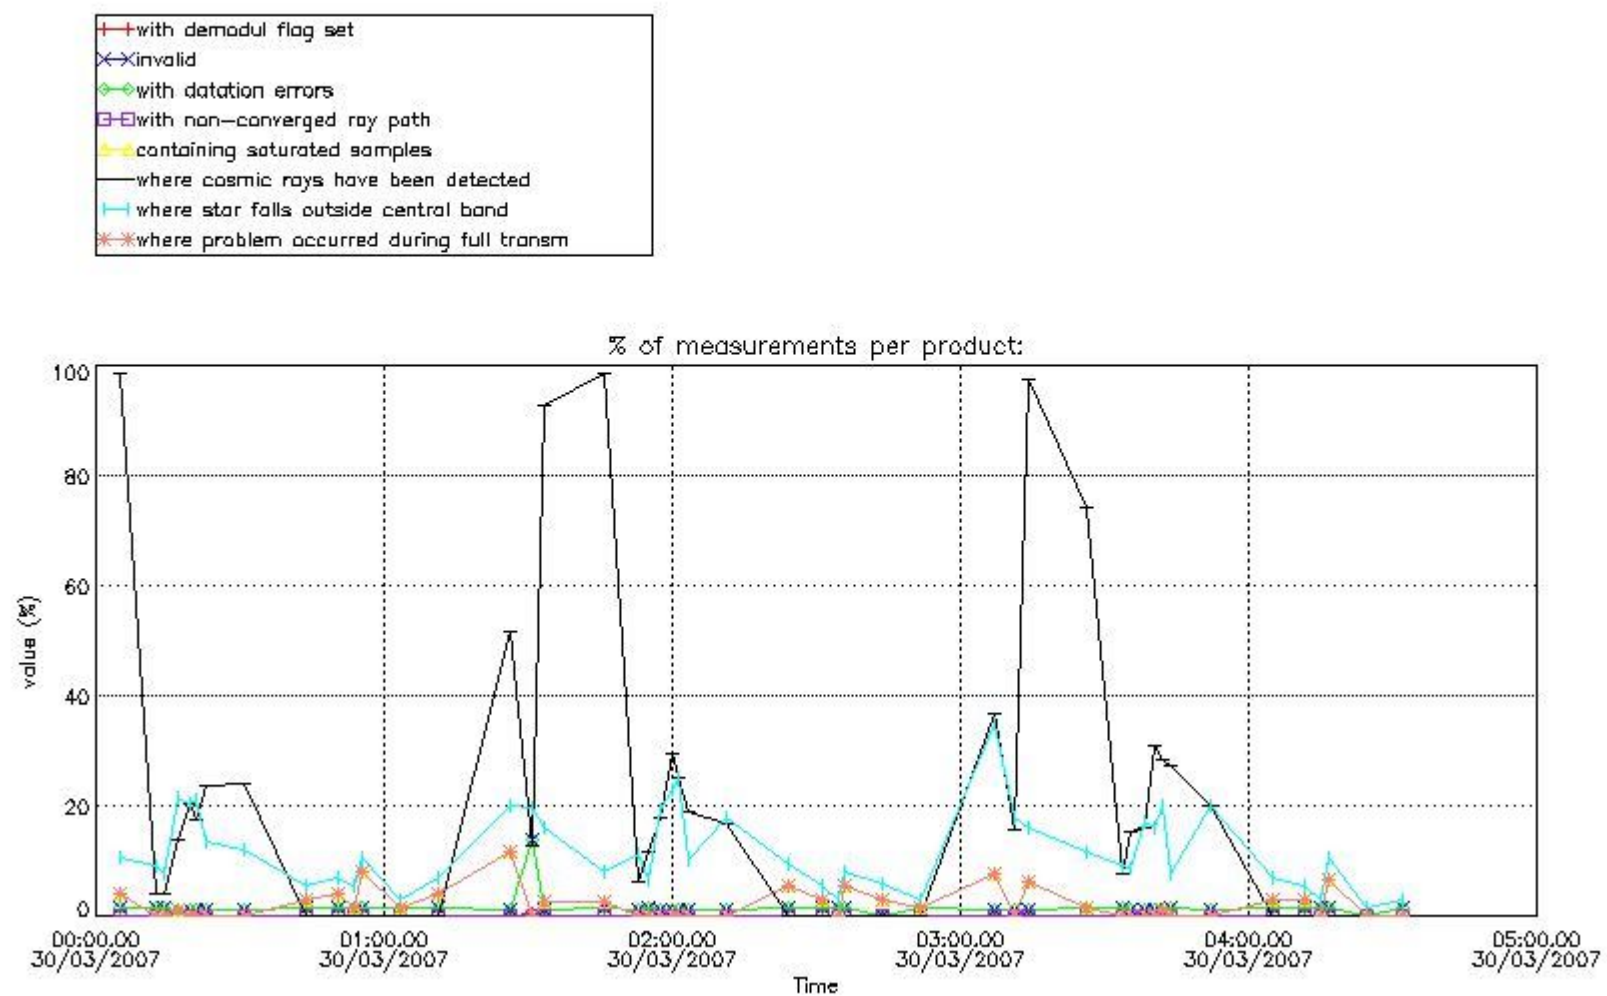

At least one measurement with demodulation flag set:	20.8333 %
Reference spectrum computed from DB:	0.00000 %
Reference spectrum with small number of measurements:	0.00000 %
SATU data not used:	0.00000 %

5.2 Plot quality information per product (time dependant)

5.3 Plot quality information per product (world map)