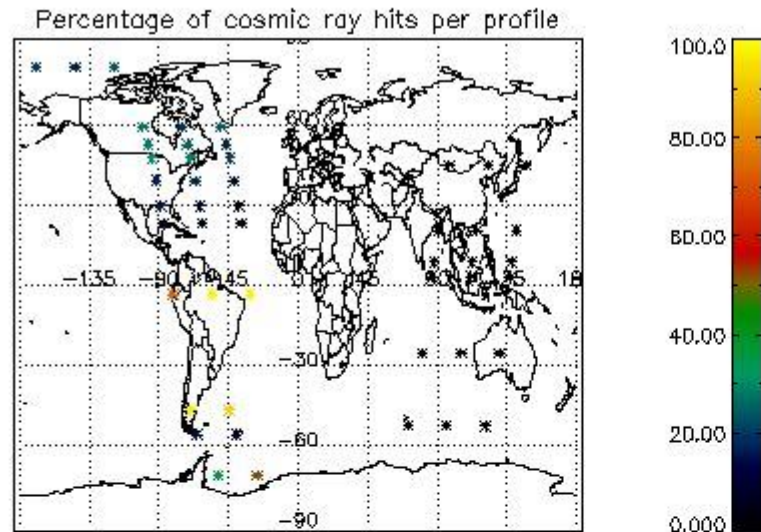

6. Statistics and plot of tangent altitude of the last measurement (DARK & BRIGHT products without errors)

6.1 Statistics on tangent altitude lost:

Statistics	DARK	BRIGHT	TWILIGHT
Mean:	16.996	20.522	11.886
St. deviation:	3.4018	4.8456	0.67356
Maximum:	21.236	26.178	12.362
Minimum:	10.684	4.6574	11.409
Number of data:	14.000	20.000	2.0000

6.2 Plot for DARK limb products