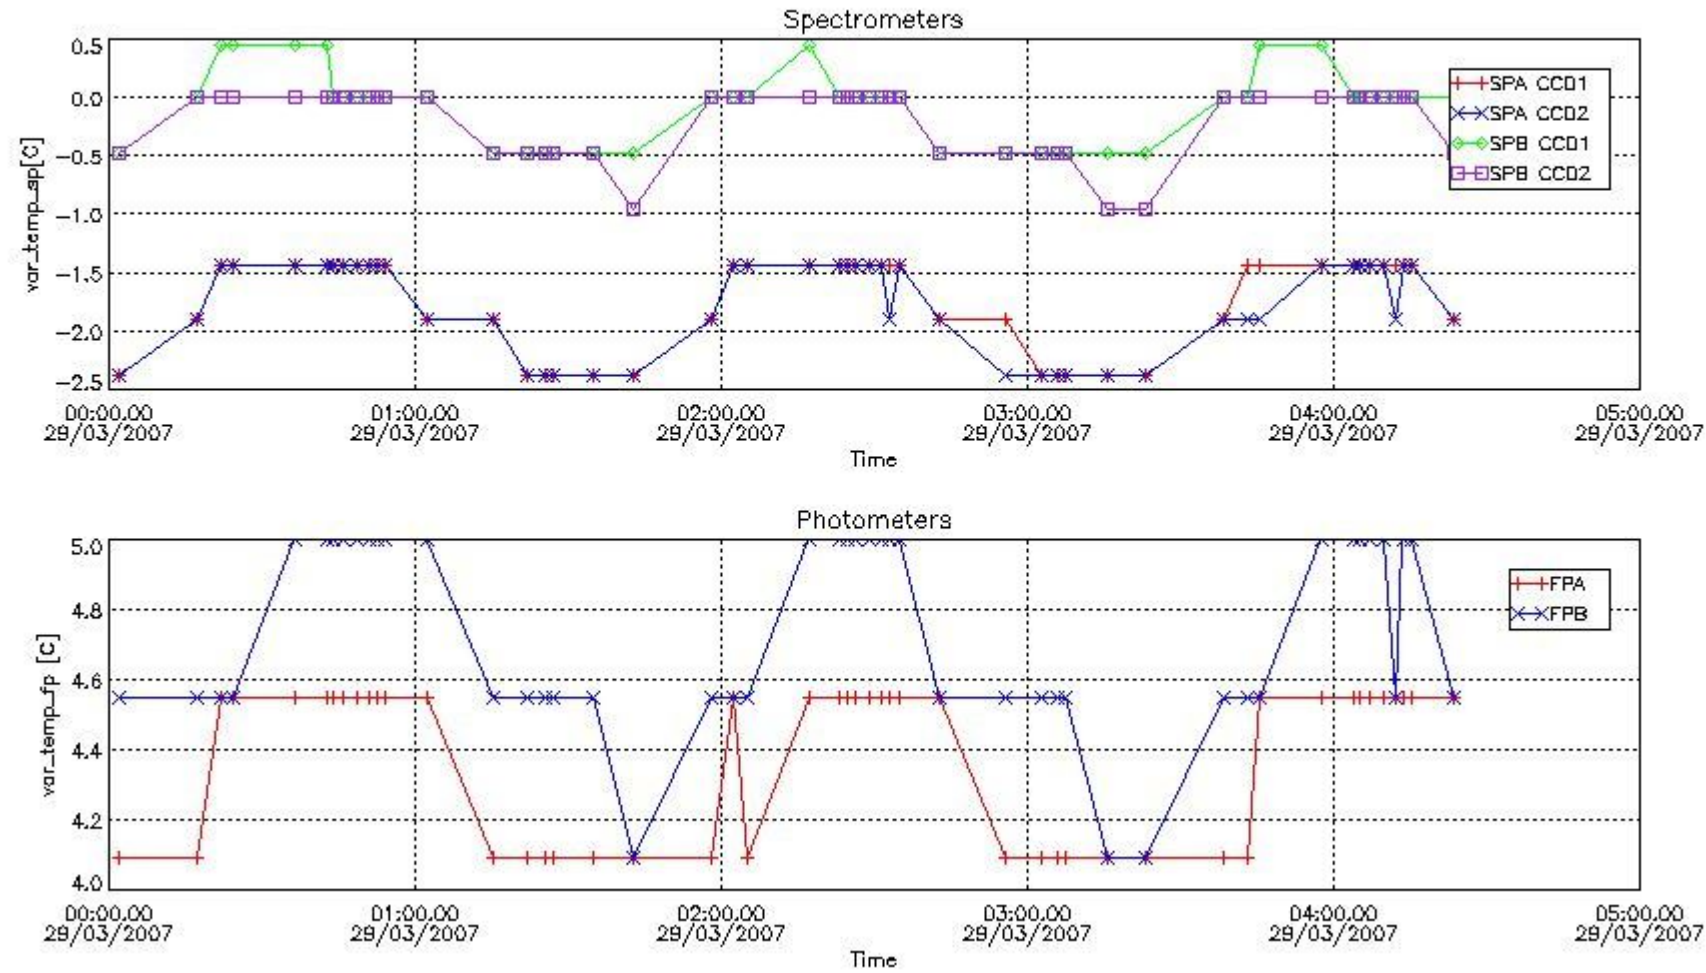

4. Overview of dark signal processing per product

The Dark Charge (DC) is a temperature-dependant signal added to the useful measurements and it is therefore subtracted from them during the processing. There are two phenomena that produce a continuous increase of the DC: the "hot pixels" (a pixel is "hot" when its DC exceeds by a significant amount its value measured on ground at the same temperature) and the "Random Telegraphic Signal" (abrupt change positive or negative of the CCD pixel signal, random in time, affecting only the DC part of the signal and not the photon generated signal).

In this section a list of products that did not use the Dark Sky Area (DSA) observation for the DC computation is given. It is also provided the mean DC plot per product for dark limb products with no error flag set.

4.1 All products used the DSA observation for the DC computation

4.2 Plot of mean dark charges per product: only products in DARK limb conditions without errors are used