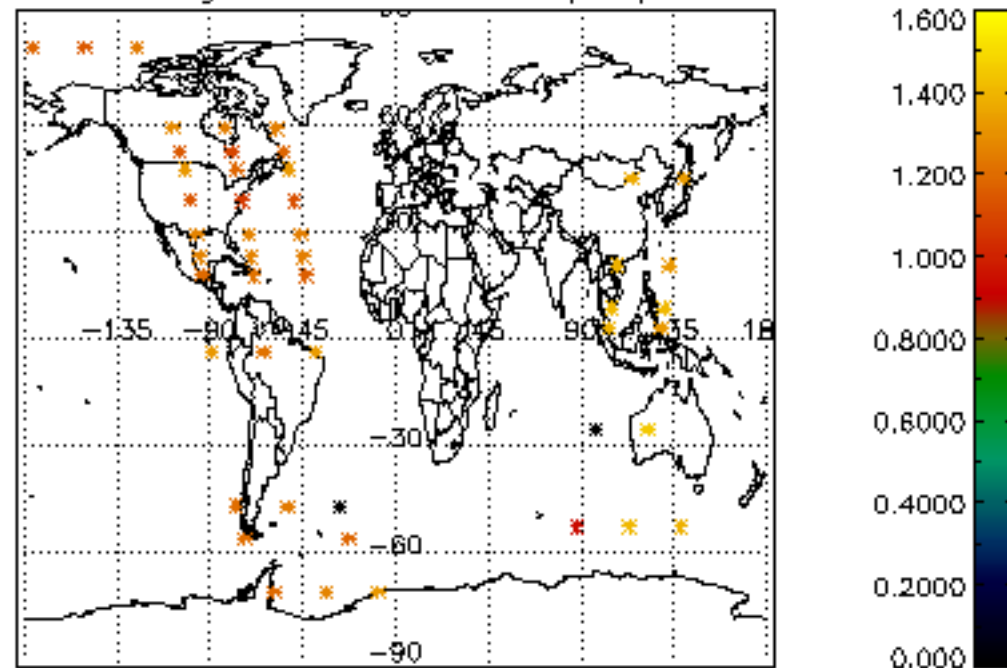

Percentage of datation errors per profile