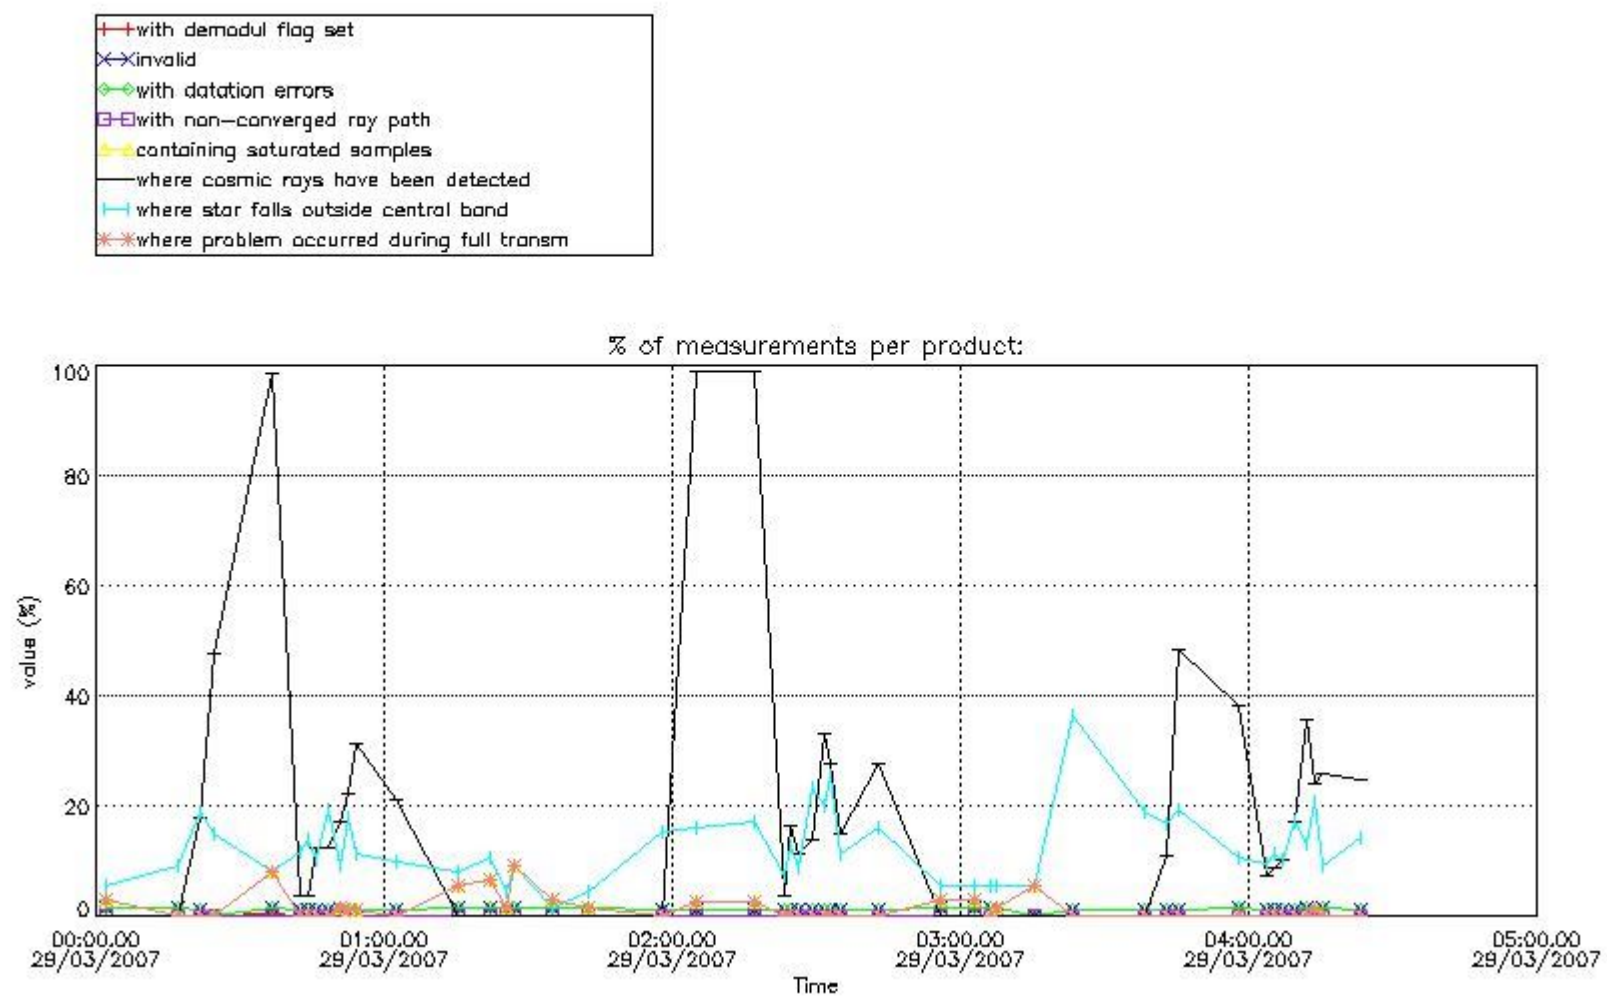

At least one measurement with demodulation flag set:	27.0833 %
Reference spectrum computed from DB:	0.00000 %
Reference spectrum with small number of measurements:	0.00000 %
SATU data not used:	0.00000 %

5.2 Plot quality information per product (time dependant)

5.3 Plot quality information per product (world map)