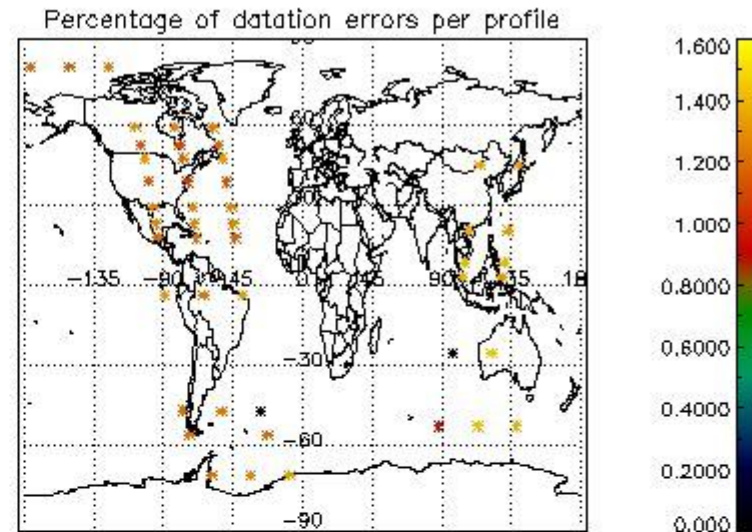

6. Statistics and plot of tangent altitude of the last measurement (DARK & BRIGHT products without errors)

6.1 Statistics on tangent altitude lost:

Statistics	DARK	BRIGHT	TWILIGHT
Mean:	16.582	19.092	12.237
St. deviation:	3.2217	5.3276	0.77809
Maximum:	21.263	23.645	12.787
Minimum:	10.076	3.5138	11.687
Number of data:	18.000	16.000	2.0000

6.2 Plot for DARK limb products