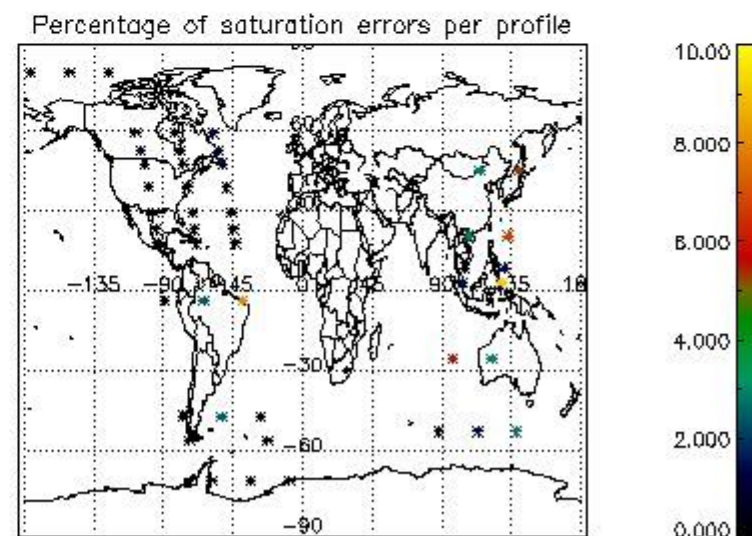

6. Statistics and plot of tangent altitude of the last measurement (DARK & BRIGHT products without errors)

6.1 Statistics on tangent altitude lost:

Statistics	DARK	BRIGHT	TWILIGHT
Mean:	16.582	19.092	12.237
St. deviation:	3.2217	5.3276	0.77809
Maximum:	21.263	23.645	12.787
Minimum:	10.076	3.5138	11.687
Number of data:	18.000	16.000	2.0000

6.2 Plot for DARK limb products