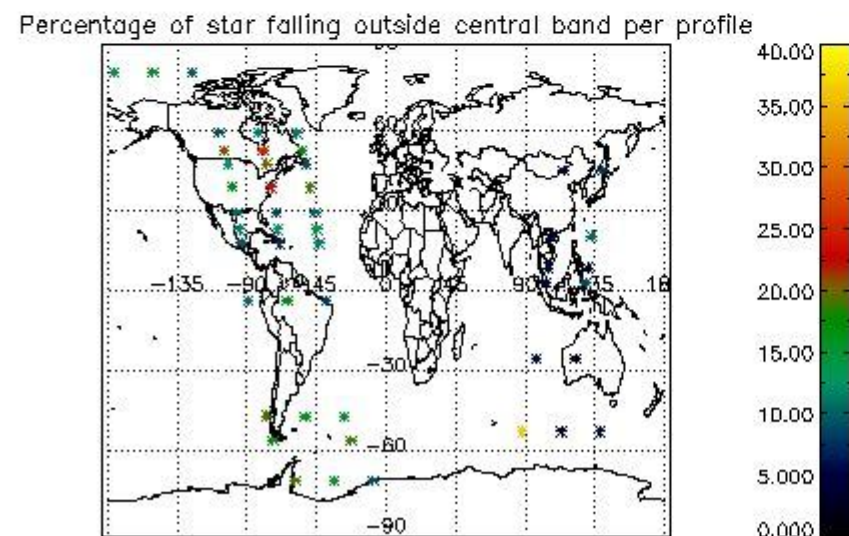

6. Statistics and plot of tangent altitude of the last measurement (DARK & BRIGHT products without errors)

6.1 Statistics on tangent altitude lost:

Statistics	DARK	BRIGHT	TWILIGHT
Mean:	16.582	19.092	12.237
St. deviation:	3.2217	5.3276	0.77809
Maximum:	21.263	23.645	12.787
Minimum:	10.076	3.5138	11.687
Number of data:	18.000	16.000	2.0000

6.2 Plot for DARK limb products