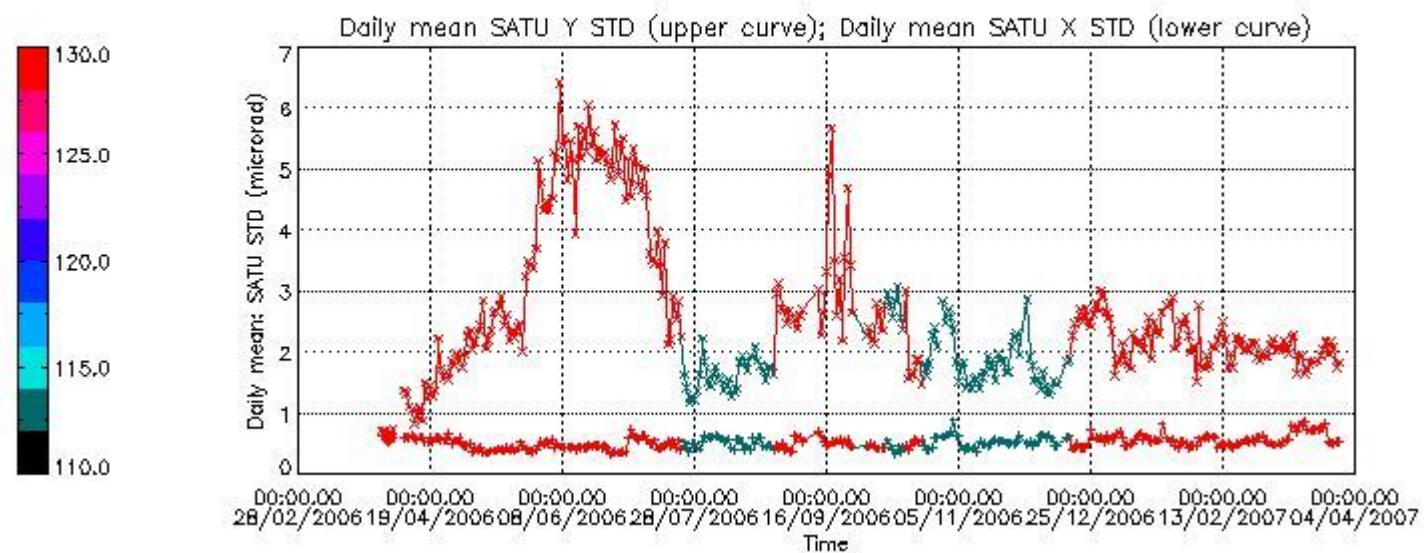

Number of data:	16500.	16500.	13300.	13300.

7.2.2 Trend of daily SATU NEA St. deviation since 1st April 2006 (dark limb)

The long term trend of the SATU 'X' and 'Y' standard deviations should be constant during the whole mission.

The colorbar represents the start tangent altitude (km) of the occultations.

Upper curve: STD of SATU Y axis

Lower curve: STD of SATU X axis

8. Auxiliary Data Files used for the production reported in section 2.4

The number reported in the third column indicates since which file (see list in section 2.4) the corresponding auxiliary file has been used. The fourth column is the date of those product files.

Type	Auxiliary Filename	Used since product	Used since product date
INST_PHYS_CHARACTERISTICS	GOM_INS_AXNIEC20050627_150713_20030716_120000_20100101_000000	1	29-MAR-2007 00:02:05
CALIBRATION_DATABASE	GOM_CAL_AXVIEC20070322_111040_20070321_000000_20100101_000000	1	29-MAR-2007 00:02:05
LEVEL-1B_PROC_CONFIG	GOM_PR1_AXNIEC20050627_151042_20020301_000000_20100101_000000	1	29-MAR-2007 00:02:05
STAR_CATALOGUE	GOM_CAT_AXVIEC20020121_161009_20020101_000000_20200101_000000	1	29-MAR-2007 00:02:05
STELLAR_SPECTRA_DATABANK	GOM_STS_AXNIEC20040308_103538_20020101_160000_20100101_000000	1	29-MAR-2007 00:02:05
ECMWF_FILE	AUX_ECF_AXNECM20070328_090115_20070328_210000_20070329_090000	1	29-MAR-2007 00:02:05
ECMWF_FILE	AUX_ECF_AXNECM20070328_182113_20070329_030000_20070329_150000	37	29-MAR-2007 03:23:17
OPTIONAL_ECMWF_FILE	MISSING	1	29-MAR-2007 00:02:05
ORBIT_DATA_FILE	DOR_NAV_OPNPDE20070328_205303_000063762056_00429_26535_3067.N1	1	29-MAR-2007 00:02:05
ORBIT_DATA_FILE	DOR_NAV_OPNPDE20070328_223918_000060572056_00430_26536_3068.N1	5	29-MAR-2007 00:36:33
ORBIT_DATA_FILE	DOR_NAV_OPNPDE20070329_002015_000057382056_00431_26537_3069.N1	21	29-MAR-2007 02:02:22
ORBIT_DATA_FILE	DOR_NAV_OPNPDE20070329_020112_000041442056_00432_26538_3070.N1	37	29-MAR-2007 03:23:17