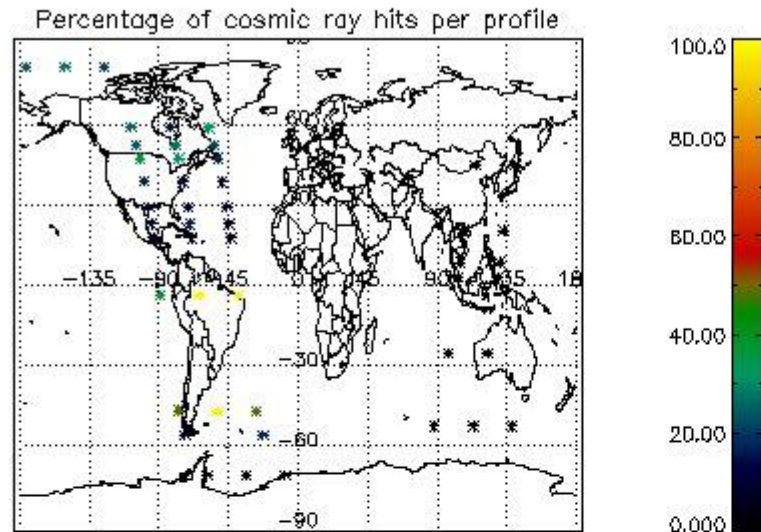

6. Statistics and plot of tangent altitude of the last measurement (DARK & BRIGHT products without errors)

6.1 Statistics on tangent altitude lost:

Statistics	DARK	BRIGHT	TWILIGHT
Mean:	16.582	19.092	12.237
St. deviation:	3.2217	5.3276	0.77809
Maximum:	21.263	23.645	12.787
Minimum:	10.076	3.5138	11.687
Number of data:	18.000	16.000	2.0000

6.2 Plot for DARK limb products