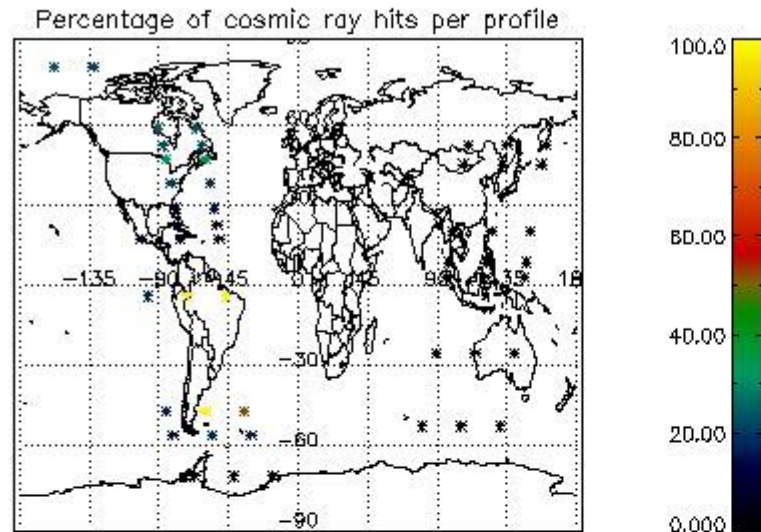

6. Statistics and plot of tangent altitude of the last measurement (DARK & BRIGHT products without errors)

6.1 Statistics on tangent altitude lost:

Statistics	DARK	BRIGHT	TWILIGHT
Mean:	16.948	20.246	12.745
St. deviation:	3.9158	3.7757	0.60928
Maximum:	23.651	27.100	13.449
Minimum:	10.653	11.336	12.392
Number of data:	15.000	24.000	3.0000

6.2 Plot for DARK limb products