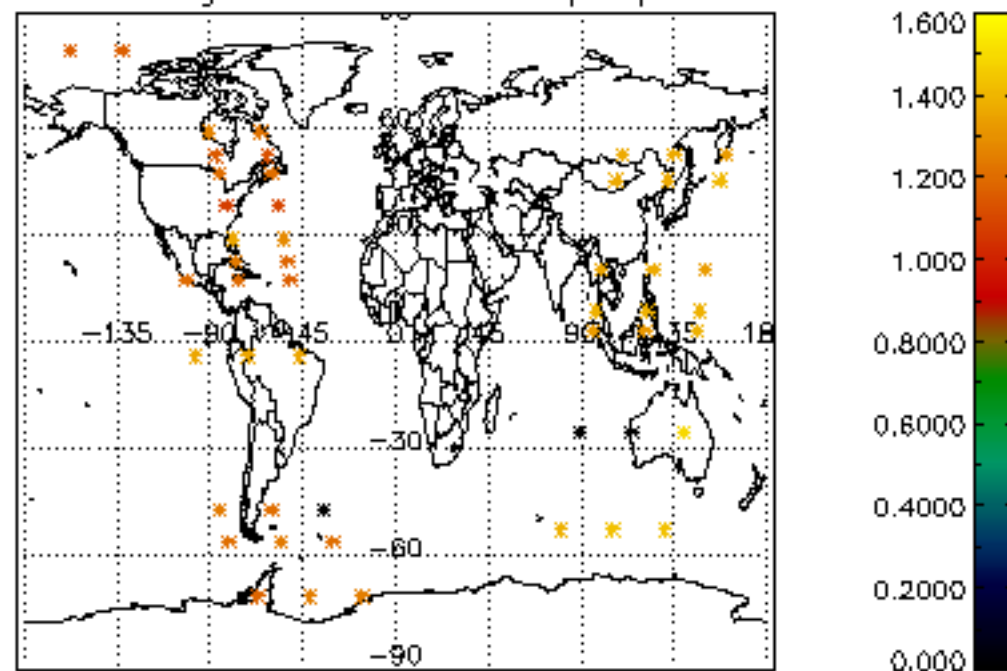

Percentage of datation errors per profile