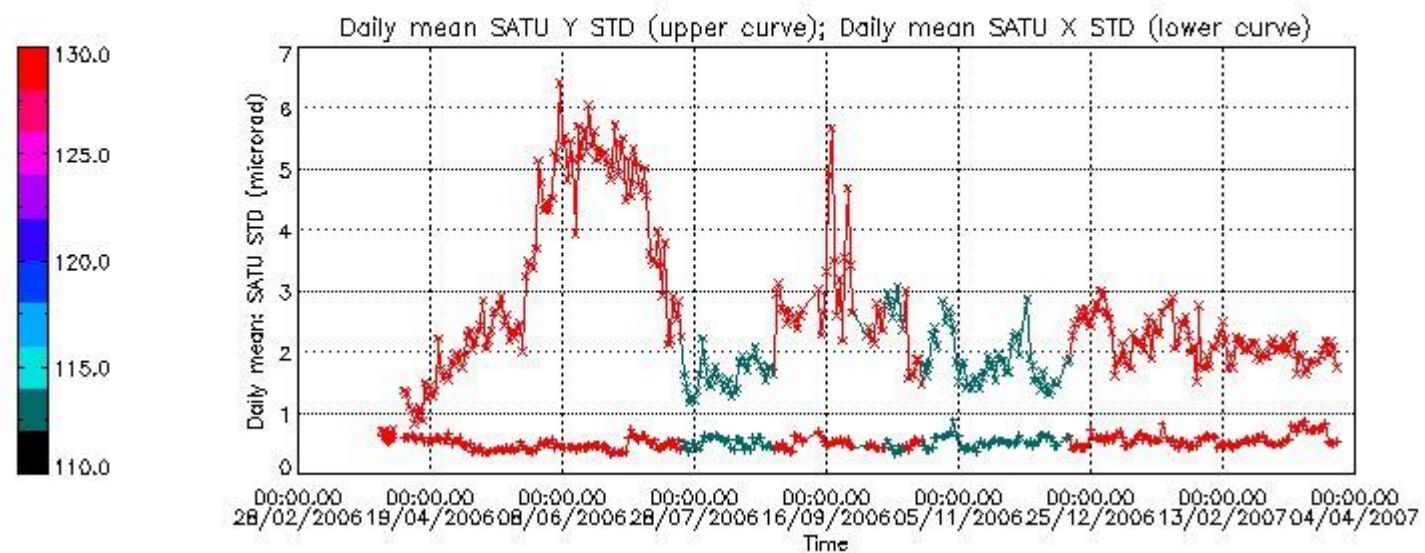

Number of data:	13650.	13650.	19850.	19850.

7.2.2 Trend of daily SATU NEA St. deviation since 1st April 2006 (dark limb)

The long term trend of the SATU 'X' and 'Y' standard deviations should be constant during the whole mission.

The colorbar represents the start tangent altitude (km) of the occultations.

Upper curve: STD of SATU Y axis

Lower curve: STD of SATU X axis

8. Auxiliary Data Files used for the production reported in section 2.4

The number reported in the third column indicates since which file (see list in section 2.4) the corresponding auxiliary file has been used. The fourth column is the date of those product files.

Type	Auxiliary Filename	Used since product	Used since product date
INST_PHYS_CHARACTERISTICS	GOM_INS_AXNIEC20050627_150713_20030716_120000_20100101_000000	1	28-MAR-2007 00:04:07
CALIBRATION_DATABASE	GOM_CAL_AXVIEC20070322_111040_20070321_000000_20100101_000000	1	28-MAR-2007 00:04:07
LEVEL-1B_PROC_CONFIG	GOM_PR1_AXNIEC20050627_151042_20020301_000000_20100101_000000	1	28-MAR-2007 00:04:07
STAR_CATALOGUE	GOM_CAT_AXVIEC20020121_161009_20020101_000000_20200101_000000	1	28-MAR-2007 00:04:07
STELLAR_SPECTRA_DATABANK	GOM_STS_AXNIEC20040308_103538_20020101_160000_20100101_000000	1	28-MAR-2007 00:04:07
ECMWF_FILE	AUX_ECF_AXNECM20070327_062548_20070327_210000_20070328_090000	1	28-MAR-2007 00:04:07
ECMWF_FILE	AUX_ECF_AXNECM20070327_183115_20070328_030000_20070328_150000	45	28-MAR-2007 03:54:54
OPTIONAL_ECMWF_FILE	MISSING	1	28-MAR-2007 00:04:07
ORBIT_DATA_FILE	DOR_NAV_OPNPDE20070327_231119_000060572056_00416_26522_3061.N1	1	28-MAR-2007 00:04:07
ORBIT_DATA_FILE	DOR_NAV_OPNPDE20070328_005216_000041442056_00417_26523_3062.N1	26	28-MAR-2007 02:14:18