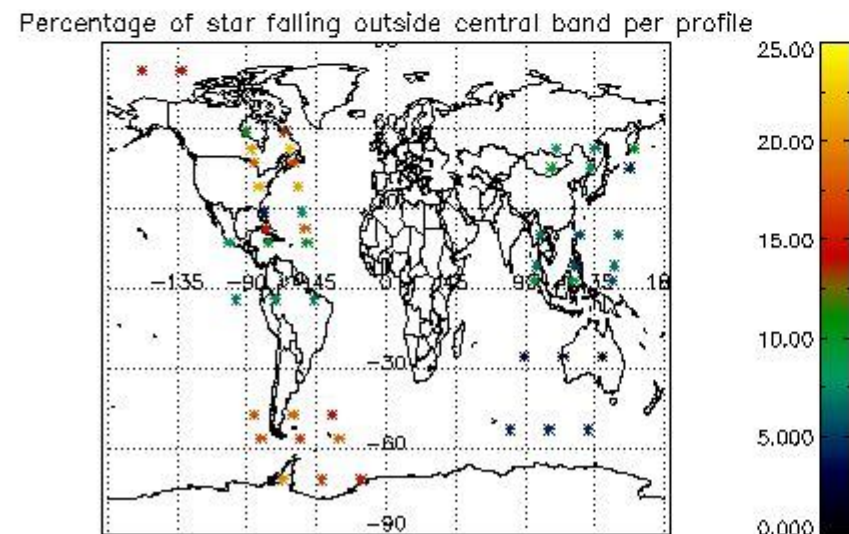

6. Statistics and plot of tangent altitude of the last measurement (DARK & BRIGHT products without errors)

6.1 Statistics on tangent altitude lost:

Statistics	DARK	BRIGHT	TWILIGHT
Mean:	16.948	20.246	12.745
St. deviation:	3.9158	3.7757	0.60928
Maximum:	23.651	27.100	13.449
Minimum:	10.653	11.336	12.392
Number of data:	15.000	24.000	3.0000

6.2 Plot for DARK limb products