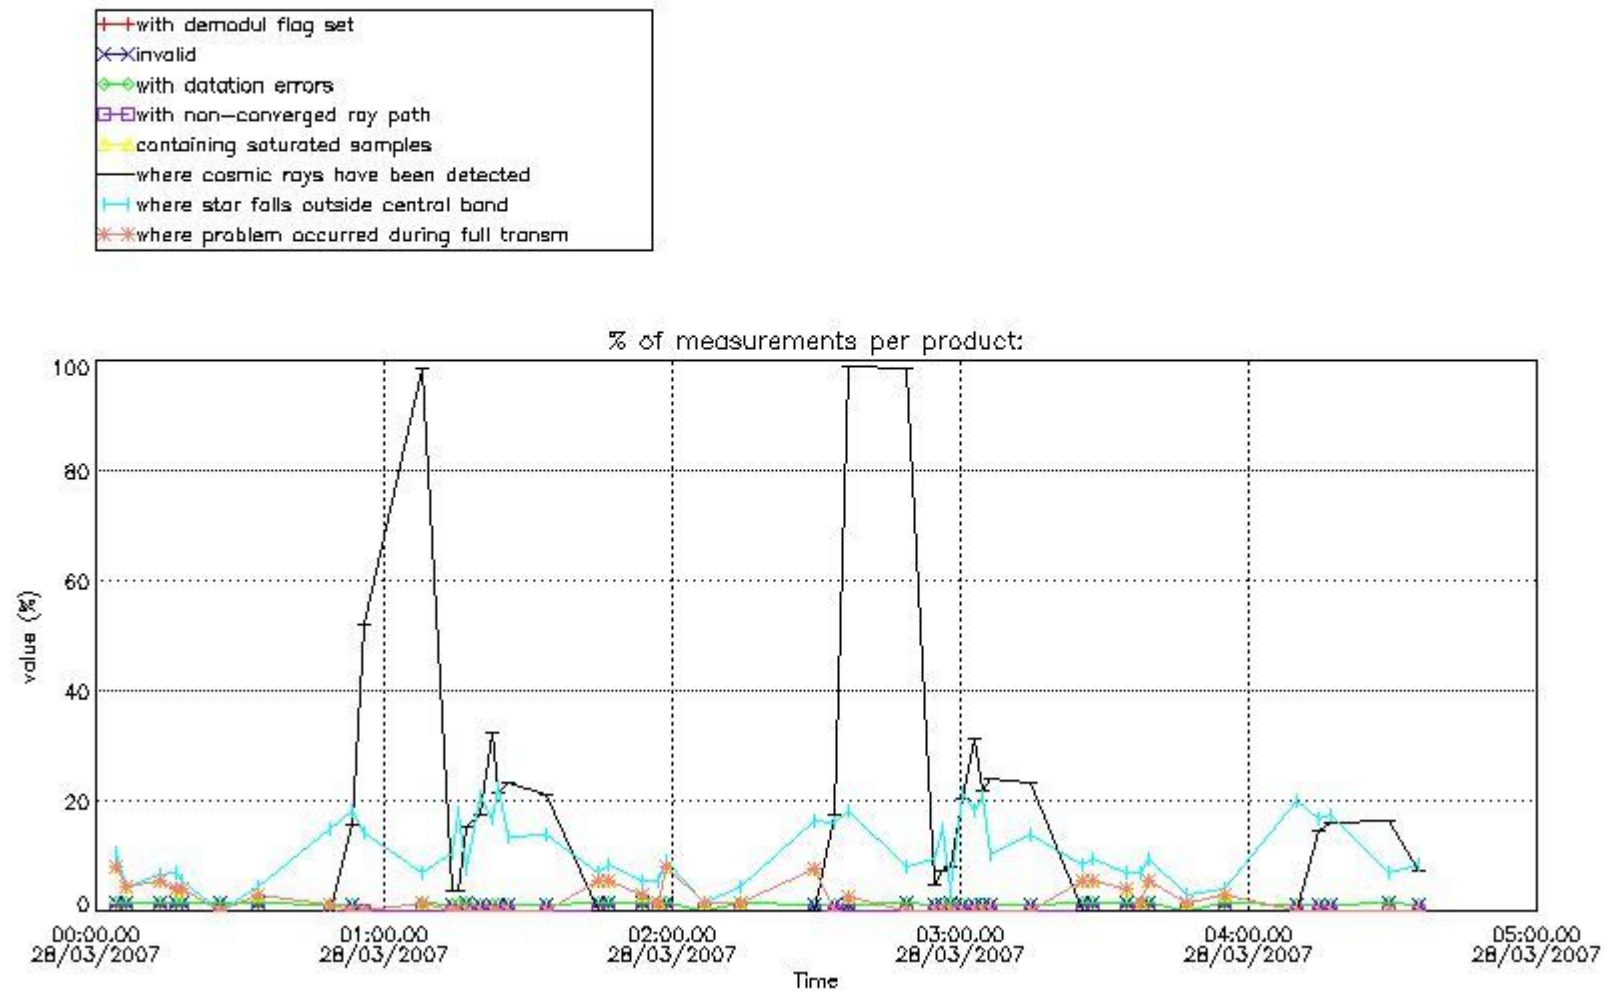

At least one measurement with demodulation flag set:	16.0000 %
Reference spectrum computed from DB:	0.00000 %
Reference spectrum with small number of measurements:	0.00000 %
SATU data not used:	0.00000 %

5.2 Plot quality information per product (time dependant)

5.3 Plot quality information per product (world map)