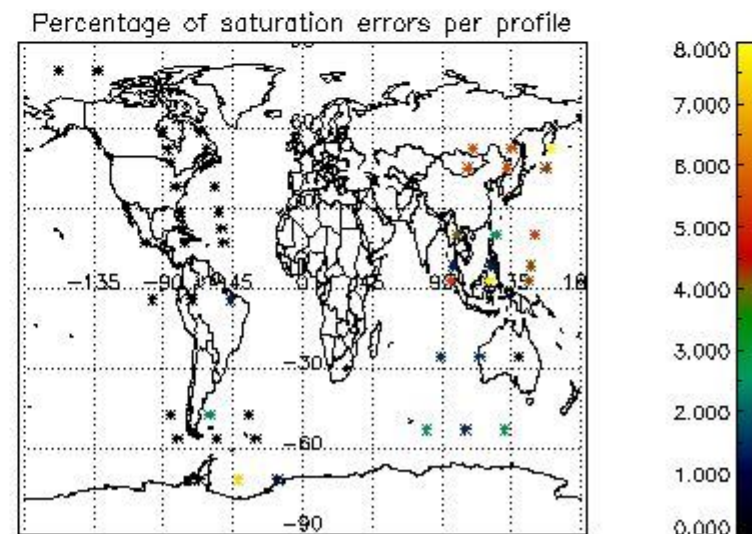

6. Statistics and plot of tangent altitude of the last measurement (DARK & BRIGHT products without errors)

6.1 Statistics on tangent altitude lost:

Statistics	DARK	BRIGHT	TWILIGHT
Mean:	16.948	20.246	12.745
St. deviation:	3.9158	3.7757	0.60928
Maximum:	23.651	27.100	13.449
Minimum:	10.653	11.336	12.392
Number of data:	15.000	24.000	3.0000

6.2 Plot for DARK limb products