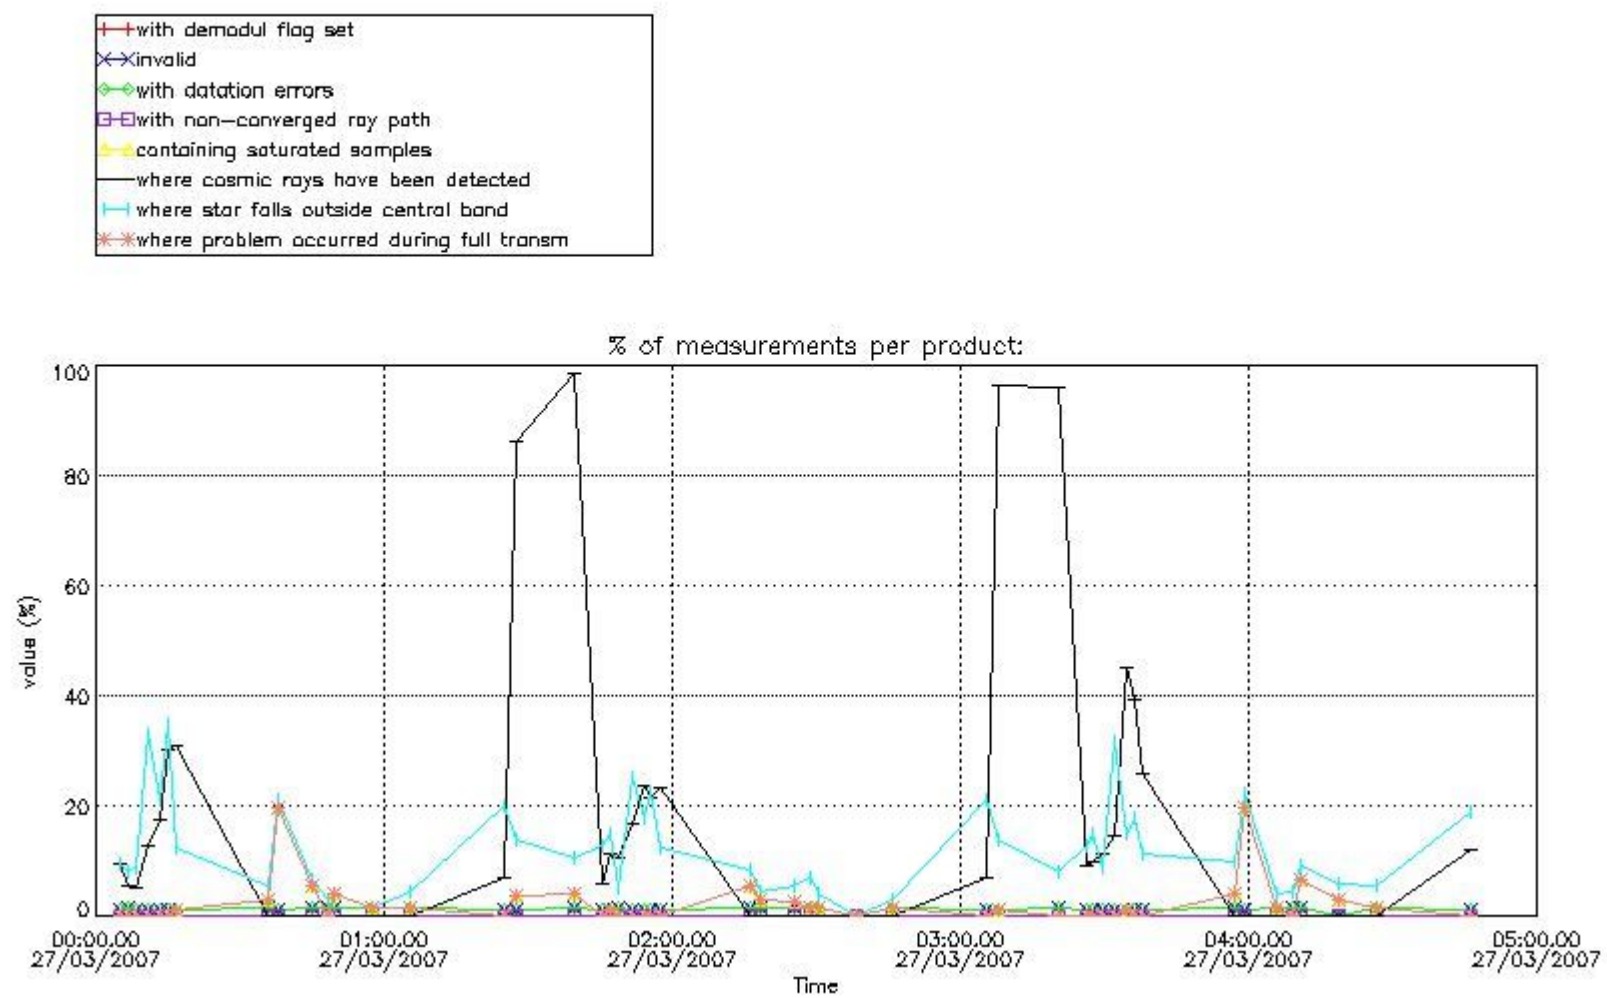

At least one measurement with demodulation flag set:	14.2857 %
Reference spectrum computed from DB:	0.00000 %
Reference spectrum with small number of measurements:	0.00000 %
SATU data not used:	0.00000 %

5.2 Plot quality information per product (time dependant)

5.3 Plot quality information per product (world map)