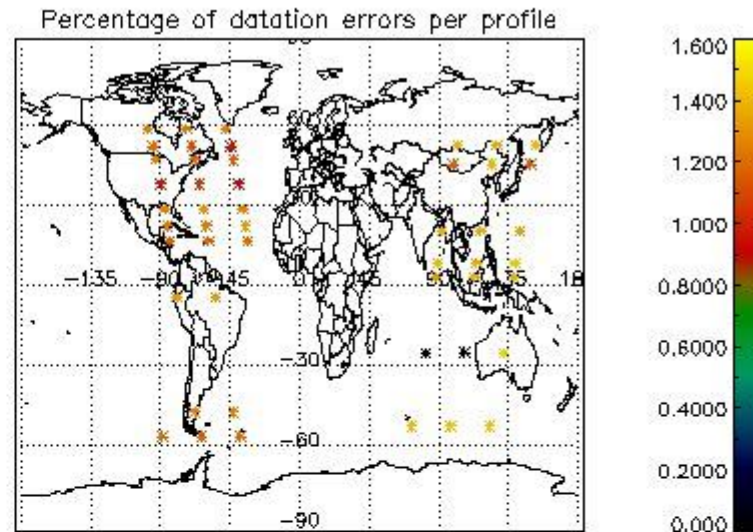

6. Statistics and plot of tangent altitude of the last measurement (DARK & BRIGHT products without errors)

6.1 Statistics on tangent altitude lost:

Statistics	DARK	BRIGHT	TWILIGHT
Mean:	15.878	21.242	11.358
St. deviation:	5.1524	3.9966	0.42283
Maximum:	21.045	27.533	11.813
Minimum:	4.2495	11.171	10.977
Number of data:	16.000	21.000	3.0000

6.2 Plot for DARK limb products