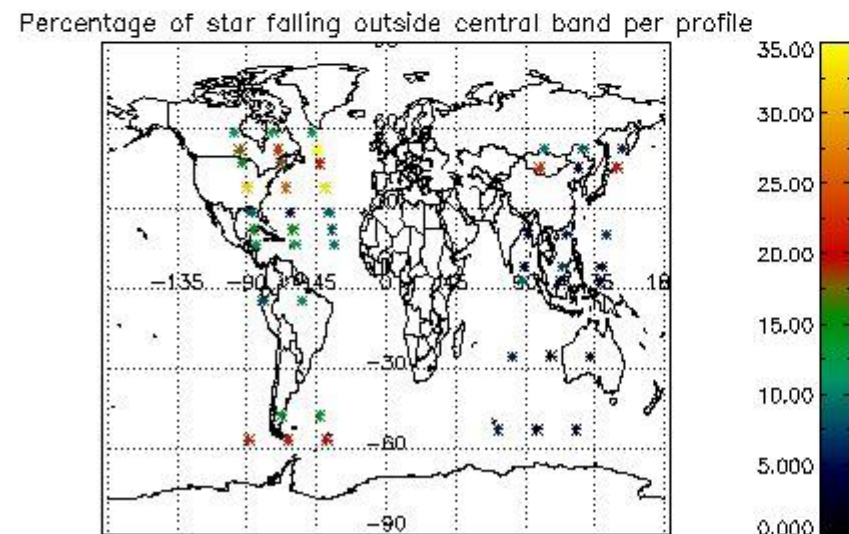

6. Statistics and plot of tangent altitude of the last measurement (DARK & BRIGHT products without errors)

6.1 Statistics on tangent altitude lost:

Statistics	DARK	BRIGHT	TWILIGHT
Mean:	15.878	21.242	11.358
St. deviation:	5.1524	3.9966	0.42283
Maximum:	21.045	27.533	11.813
Minimum:	4.2495	11.171	10.977
Number of data:	16.000	21.000	3.0000

6.2 Plot for DARK limb products