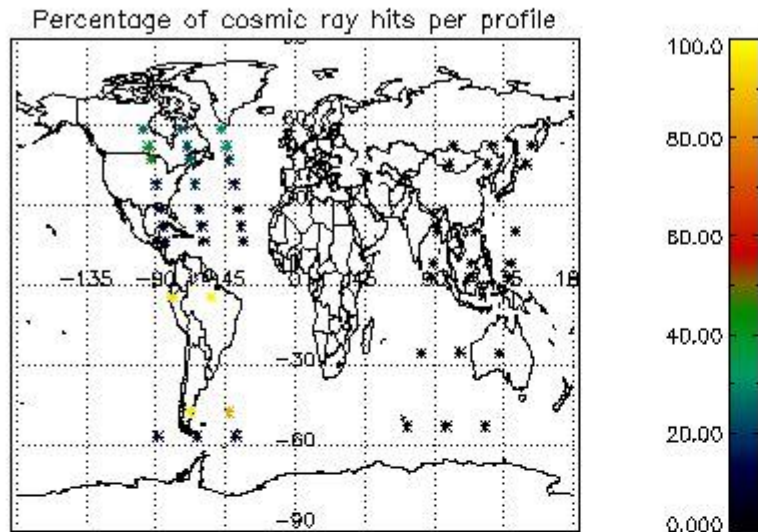

6. Statistics and plot of tangent altitude of the last measurement (DARK & BRIGHT products without errors)

6.1 Statistics on tangent altitude lost:

Statistics	DARK	BRIGHT	TWILIGHT
Mean:	15.878	21.242	11.358
St. deviation:	5.1524	3.9966	0.42283
Maximum:	21.045	27.533	11.813
Minimum:	4.2495	11.171	10.977
Number of data:	16.000	21.000	3.0000

6.2 Plot for DARK limb products