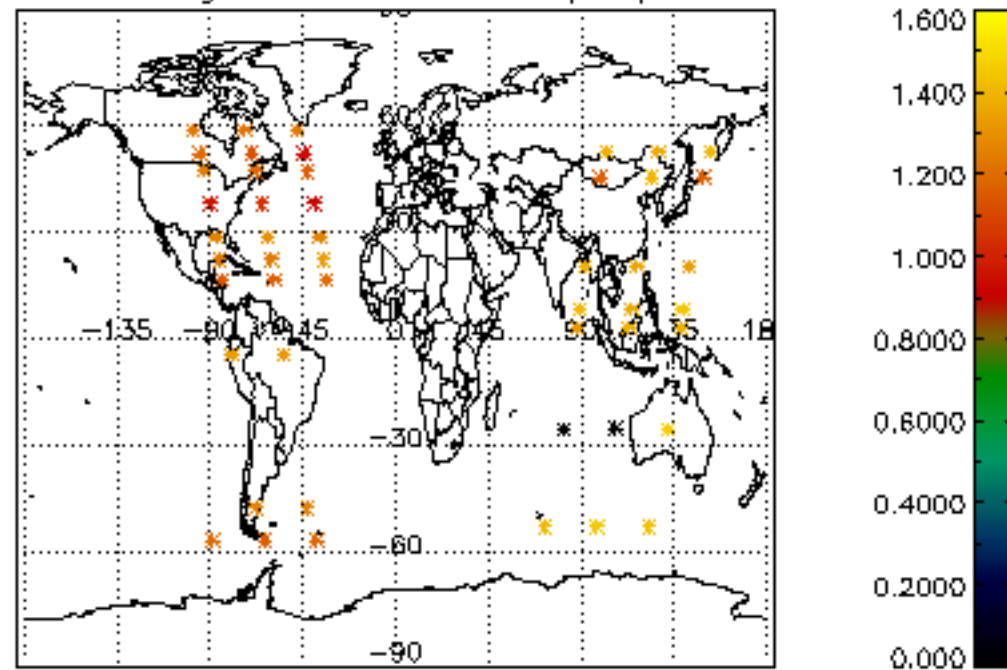

Percentage of cosmic ray hits per profile

Percentage of datation errors per profile

Percentage of star falling outside central band per profile

Percentage of saturation errors per profile

Tangent altitude at which the star is lost