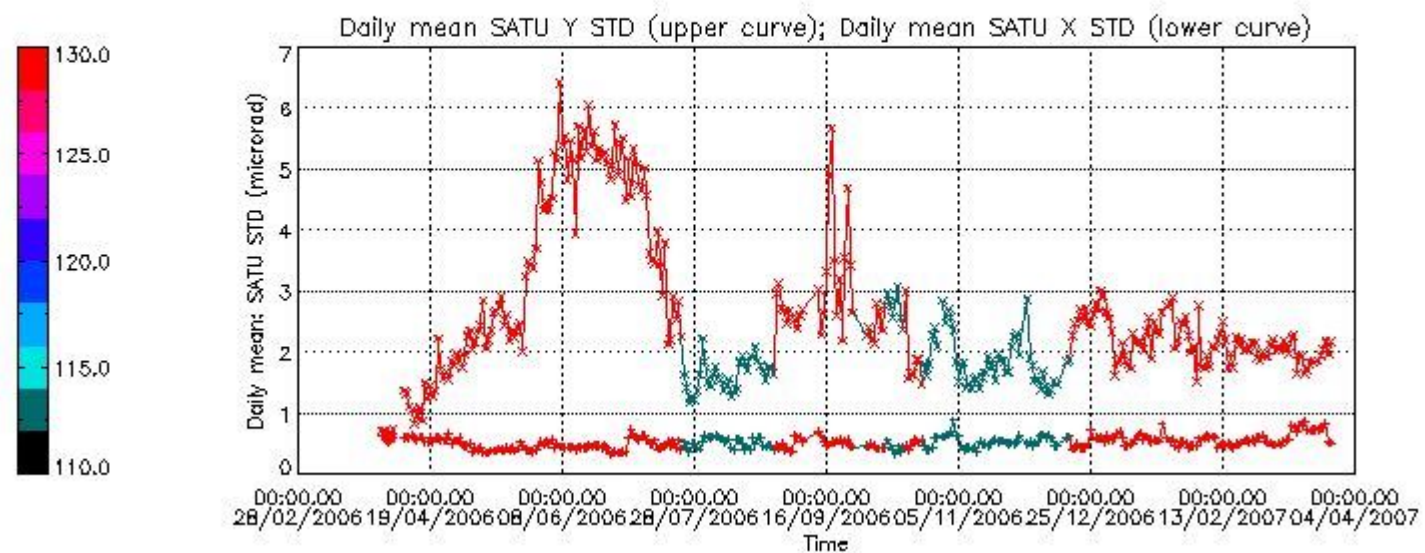

Number of data:	15550.	15550.	15850.	15850.

7.2.2 Trend of daily SATU NEA St. deviation since 1st April 2006 (dark limb)

The long term trend of the SATU 'X' and 'Y' standard deviations should be constant during the whole mission.

The colorbar represents the start tangent altitude (km) of the occultations.

Upper curve: STD of SATU Y axis

Lower curve: STD of SATU X axis

8. Auxiliary Data Files used for the production reported in section 2.4

The number reported in the third column indicates since which file (see list in section 2.4) the corresponding auxiliary file has been used. The fourth column is the date of those product files.

Type	Auxiliary Filename	Used since product	Used since product date
INST_PHYS_CHARACTERISTICS	GOM_INS_AXNIEC20050627_150713_20030716_120000_20100101_000000	1	26-MAR-2007 00:15:49
CALIBRATION_DATABASE	GOM_CAL_AXVIEC20070322_111040_20070321_000000_20100101_000000	1	26-MAR-2007 00:15:49
LEVEL-1B_PROC_CONFIG	GOM_PR1_AXNIEC20050627_151042_20020301_000000_20100101_000000	1	26-MAR-2007 00:15:49
STAR_CATALOGUE	GOM_CAT_AXVIEC20020121_161009_20020101_000000_20200101_000000	1	26-MAR-2007 00:15:49
STELLAR_SPECTRA_DATABANK	GOM_STS_AXNIEC20040308_103538_20020101_160000_20100101_000000	1	26-MAR-2007 00:15:49
ECMWF_FILE	AUX_ECF_AXNECM20070325_062110_20070325_210000_20070326_090000	1	26-MAR-2007 00:15:49
ECMWF_FILE	AUX_ECF_AXNECM20070325_181111_20070326_030000_20070326_150000	34	26-MAR-2007 03:17:33
OPTIONAL_ECMWF_FILE	MISSING	1	26-MAR-2007 00:15:49
ORBIT_DATA_FILE	DOR_NAV_OPNPDE20070325_204808_000063762056_00386_26492_3047.N1	1	26-MAR-2007 00:15:49
ORBIT_DATA_FILE	DOR_NAV_OPNPDE20070325_223943_000054192056_00387_26493_3048.N1	2	26-MAR-2007 00:18:28
ORBIT_DATA_FILE	DOR_NAV_OPNPDE20070326_001521_000057382056_00388_26494_3049.N1	19	26-MAR-2007 01:59:04
ORBIT_DATA_FILE	DOR_NAV_OPNPDE20070326_015618_000041442056_00389_26495_3050.N1	34	26-MAR-2007 03:17:33