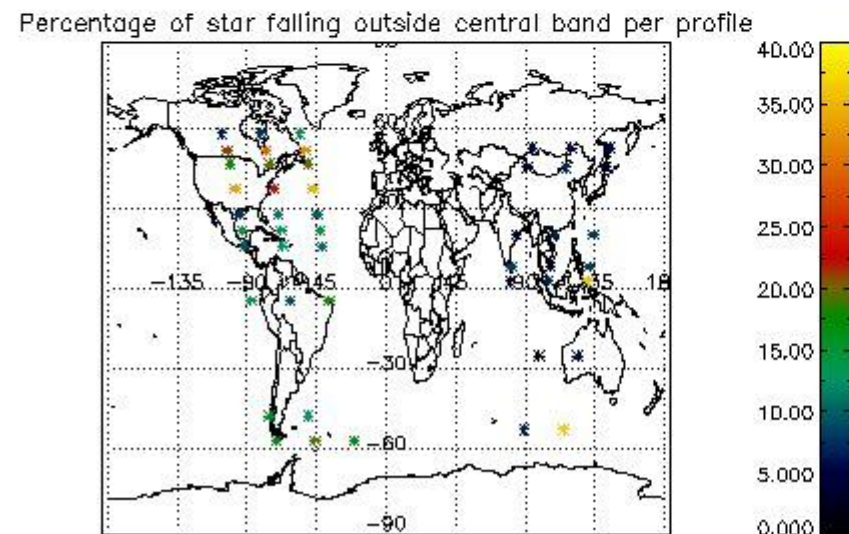

6. Statistics and plot of tangent altitude of the last measurement (DARK & BRIGHT products without errors)

6.1 Statistics on tangent altitude lost:

Statistics	DARK	BRIGHT	TWILIGHT
Mean:	15.090	19.684	12.529
St. deviation:	4.8695	6.0071	0.35804
Maximum:	20.013	27.535	12.788
Minimum:	3.3219	3.3133	12.120
Number of data:	17.000	19.000	3.0000

6.2 Plot for DARK limb products