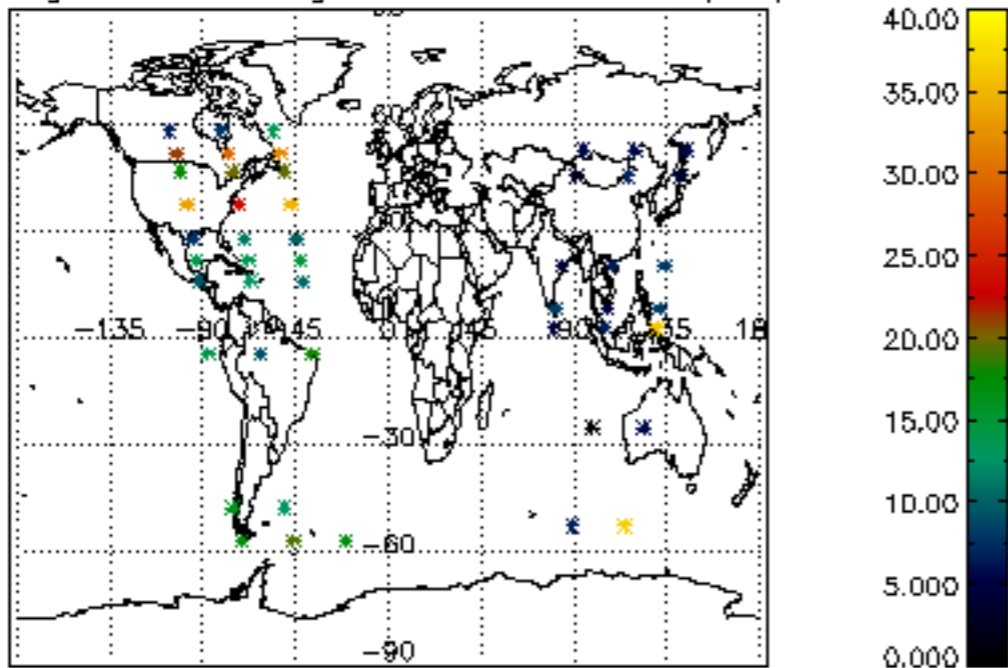

Percentage of star falling outside central band per profile