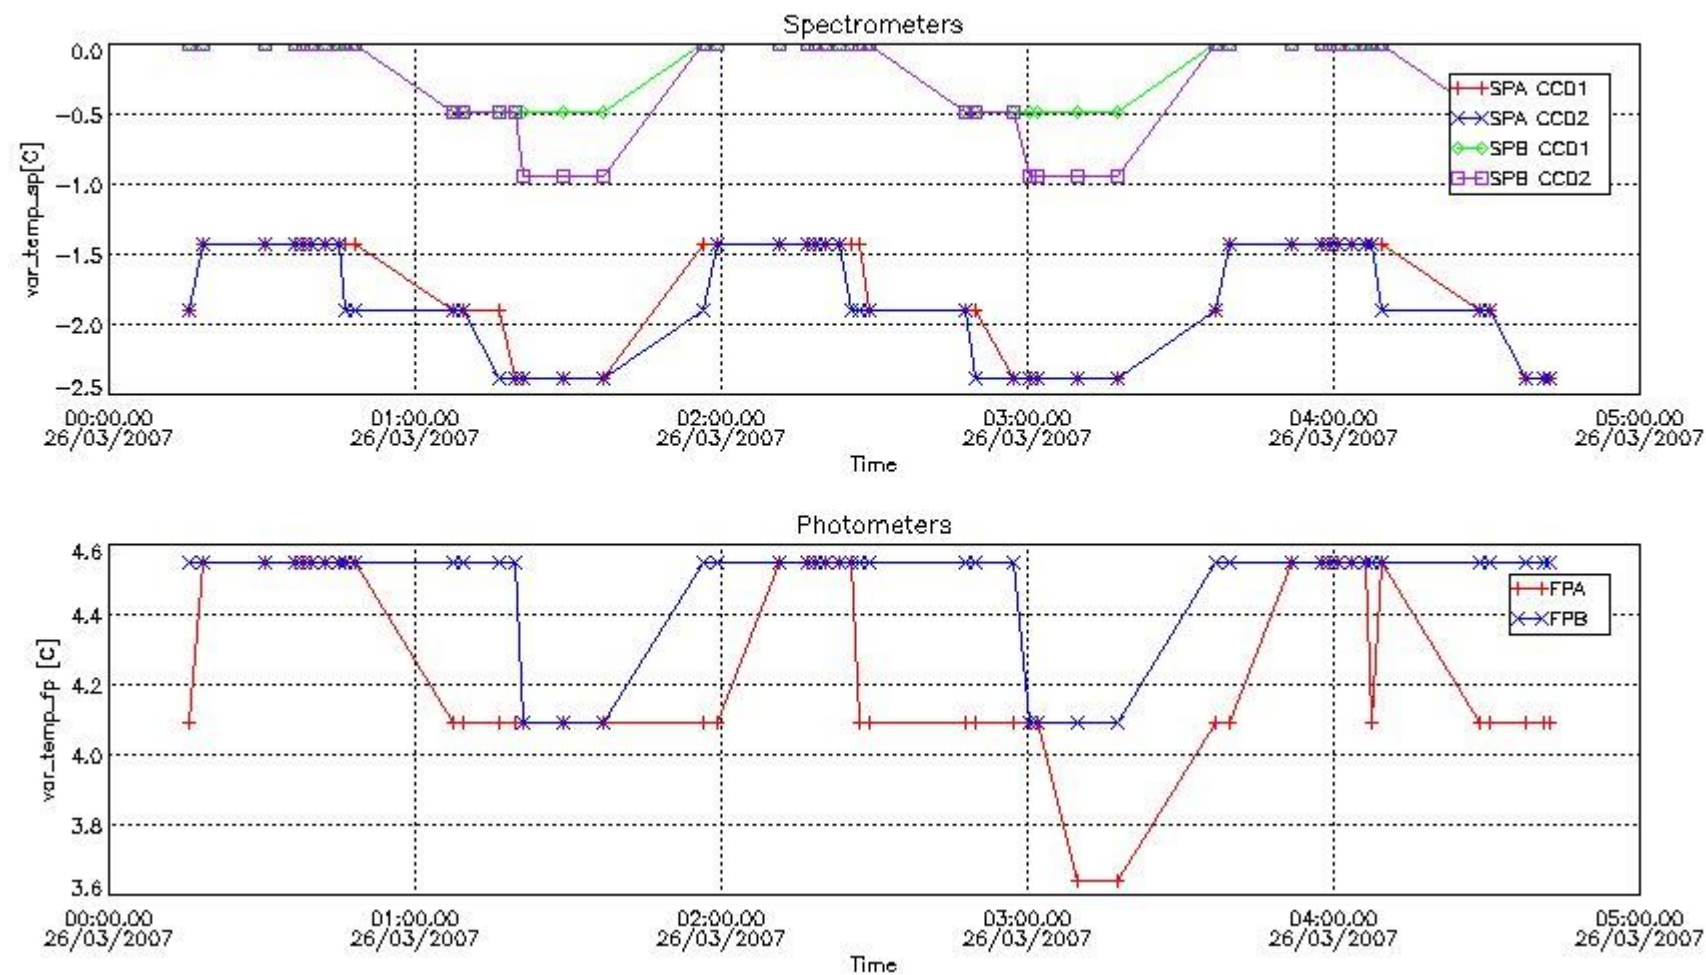

3. Plot of GOMOS spectrometers and photometers temperatures from level 1b data

4. Overview of dark signal processing per product

The Dark Charge (DC) is a temperature-dependant signal added to the useful measurements and it is therefore subtracted from them during the processing. There are two phenomena that produce a continuous increase of the DC: the "hot pixels" (a pixel is "hot" when its DC exceeds by a significant amount its value measured on ground at the same temperature) and