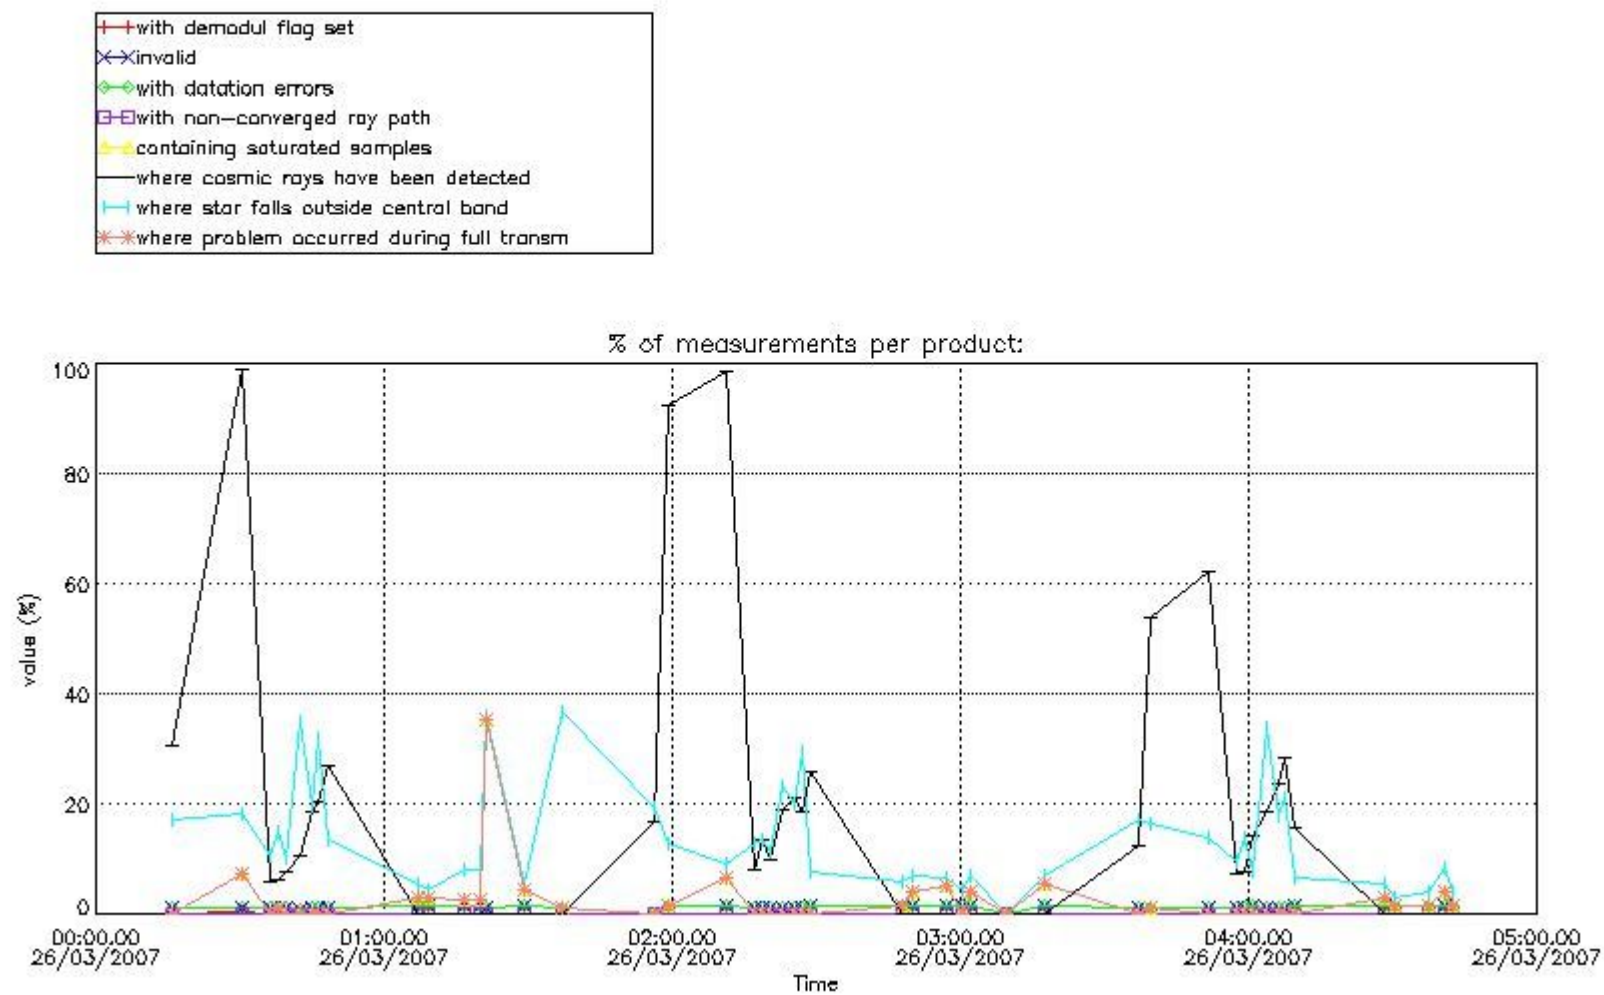

In this section it is presented the modulation information extracted from the pcd (product confidence data) at measurement level and information extracted from the Quality Summary dataset. Only products without errors (error flag in the MPH set to "0") are used.

5.1 Percentage of products during reporting period with:

At least one measurement with demodulation flag set:	22.9167 %
Reference spectrum computed from DB:	0.00000 %
Reference spectrum with small number of measurements:	0.00000 %
SATU data not used:	0.00000 %

5.2 Plot quality information per product (time dependant)

5.3 Plot quality information per product (world map)