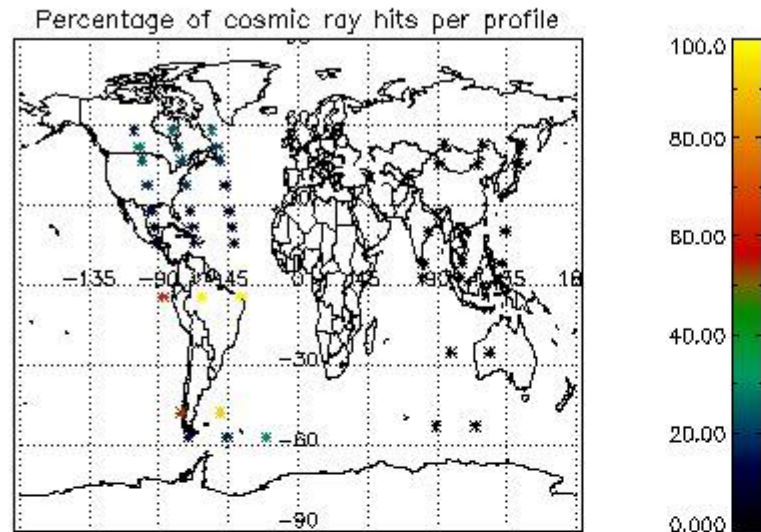

6. Statistics and plot of tangent altitude of the last measurement (DARK & BRIGHT products without errors)

6.1 Statistics on tangent altitude lost:

Statistics	DARK	BRIGHT	TWILIGHT
Mean:	15.090	19.684	12.529
St. deviation:	4.8695	6.0071	0.35804
Maximum:	20.013	27.535	12.788
Minimum:	3.3219	3.3133	12.120
Number of data:	17.000	19.000	3.0000

6.2 Plot for DARK limb products