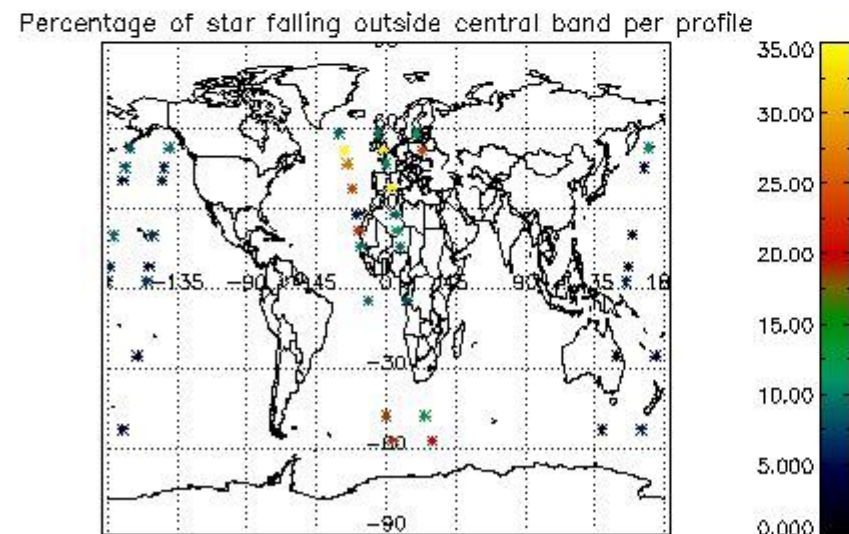

6. Statistics and plot of tangent altitude of the last measurement (DARK & BRIGHT products without errors)

6.1 Statistics on tangent altitude lost:

Statistics	DARK	BRIGHT	TWILIGHT
Mean:	15.801	21.652	11.083
St. deviation:	5.1978	2.7684	0.15909
Maximum:	21.844	28.558	11.196
Minimum:	3.9506	16.975	10.971
Number of data:	12.000	23.000	2.0000

6.2 Plot for DARK limb products