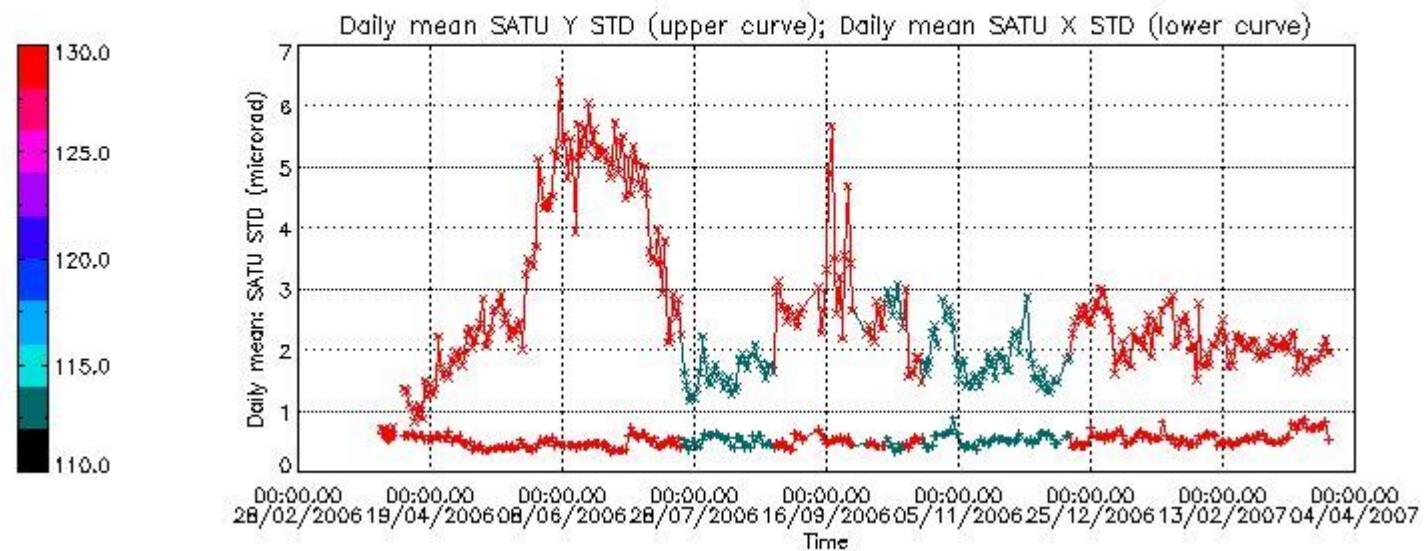

Number of data:	11000.	11000.	19100.	19100.

7.2.2 Trend of daily SATU NEA St. deviation since 1st April 2006 (dark limb)

The long term trend of the SATU 'X' and 'Y' standard deviations should be constant during the whole mission.

The colorbar represents the start tangent altitude (km) of the occultations.

Upper curve: STD of SATU Y axis

Lower curve: STD of SATU X axis

8. Auxiliary Data Files used for the production reported in section 2.4

The number reported in the third column indicates since which file (see list in section 2.4) the corresponding auxiliary file has been used. The fourth column is the date of those product files.

Type	Auxiliary Filename	Used since product	Used since product date
INST_PHYS_CHARACTERISTICS	GOM_INS_AXNIEC20050627_150713_20030716_120000_20100101_000000	1	25-MAR-2007 19:44:35
CALIBRATION_DATABASE	GOM_CAL_AXVIEC20070322_111040_20070321_000000_20100101_000000	1	25-MAR-2007 19:44:35
LEVEL-1B_PROC_CONFIG	GOM_PR1_AXNIEC20050627_151042_20020301_000000_20100101_000000	1	25-MAR-2007 19:44:35
STAR_CATALOGUE	GOM_CAT_AXVIEC20020121_161009_20020101_000000_20200101_000000	1	25-MAR-2007 19:44:35
STELLAR_SPECTRA_DATABANK	GOM_STS_AXNIEC20040308_103538_20020101_160000_20100101_000000	1	25-MAR-2007 19:44:35
ECMWF_FILE	AUX_ECF_AXNECM20070325_062110_20070325_150000_20070326_030000	1	25-MAR-2007 19:44:35
ECMWF_FILE	AUX_ECF_AXNECM20070325_062110_20070325_210000_20070326_090000	31	25-MAR-2007 22:49:58
OPTIONAL_ECMWF_FILE	MISSING	1	25-MAR-2007 19:44:35
ORBIT_DATA_FILE	DOR_NAV_OPNPDE20070325_194423_000035072056_00386_26492_3046.N1	1	25-MAR-2007 19:44:35
ORBIT_DATA_FILE	DOR_NAV_OPNPDE20070325_204808_000063762056_00386_26492_3047.N1	31	25-MAR-2007 22:49:58