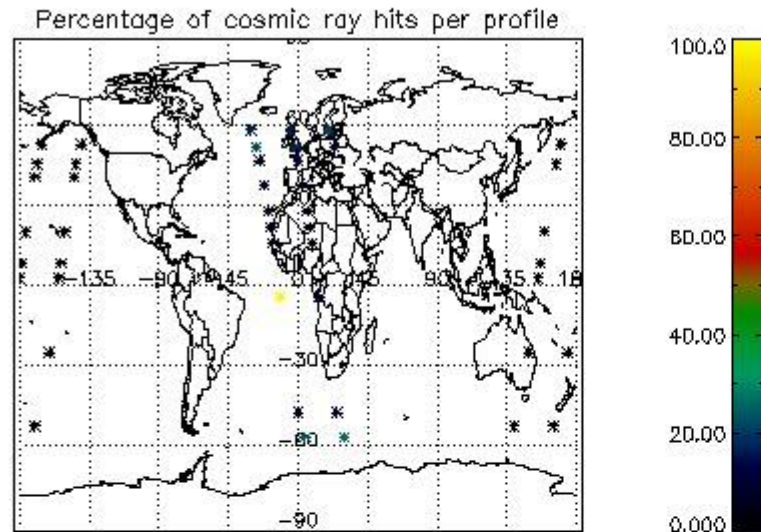

6. Statistics and plot of tangent altitude of the last measurement (DARK & BRIGHT products without errors)

6.1 Statistics on tangent altitude lost:

Statistics	DARK	BRIGHT	TWILIGHT
Mean:	15.801	21.652	11.083
St. deviation:	5.1978	2.7684	0.15909
Maximum:	21.844	28.558	11.196
Minimum:	3.9506	16.975	10.971
Number of data:	12.000	23.000	2.0000

6.2 Plot for DARK limb products