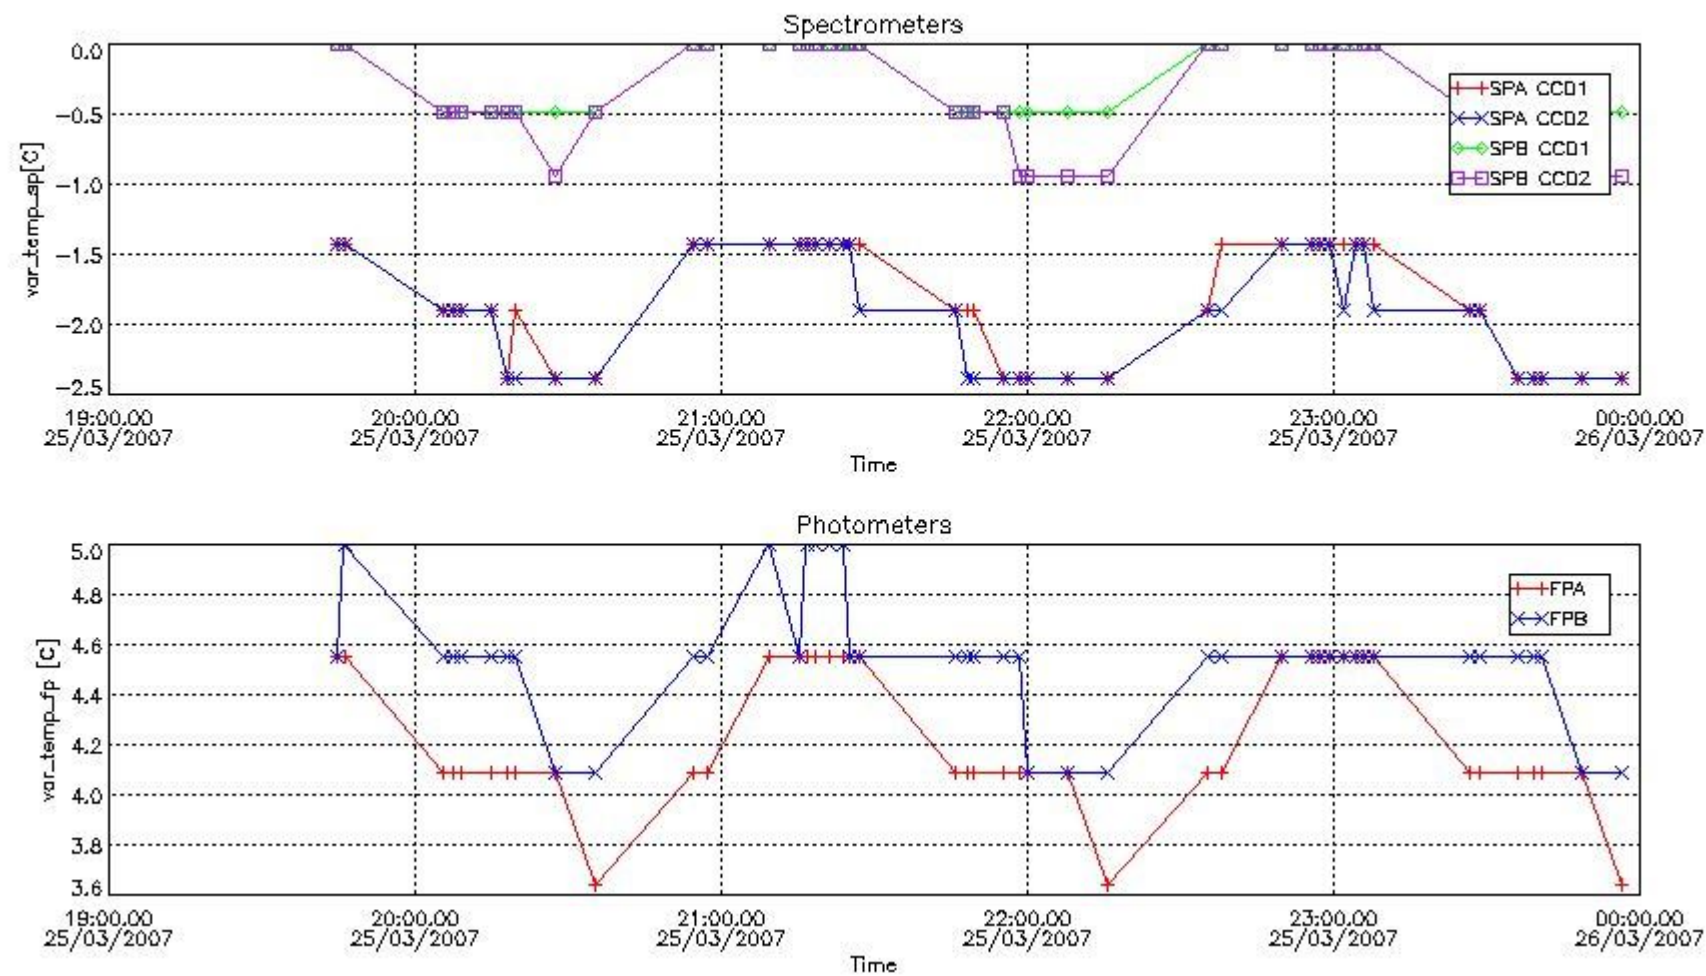

3. Plot of GOMOS spectrometers and photometers temperatures from level 1b data

4. Overview of dark signal processing per product

The Dark Charge (DC) is a temperature-dependant signal added to the useful measurements and it is therefore subtracted from them during the processing. There are two phenomena that produce a continuous increase of the DC: the "hot pixels" (a pixel is "hot" when its DC exceeds by a significant amount its value measured on ground at the same temperature) and the "Random Telegraphic Signal" (abrupt change positive or negative of the CCD pixel signal, random in time, affecting only the DC part of the signal and not the photon generated signal).

In this section a list of products that did not use the Dark Sky Area (DSA) observation for the DC computation is given. It is also provided the mean DC plot per product for dark limb products with no error flag set.