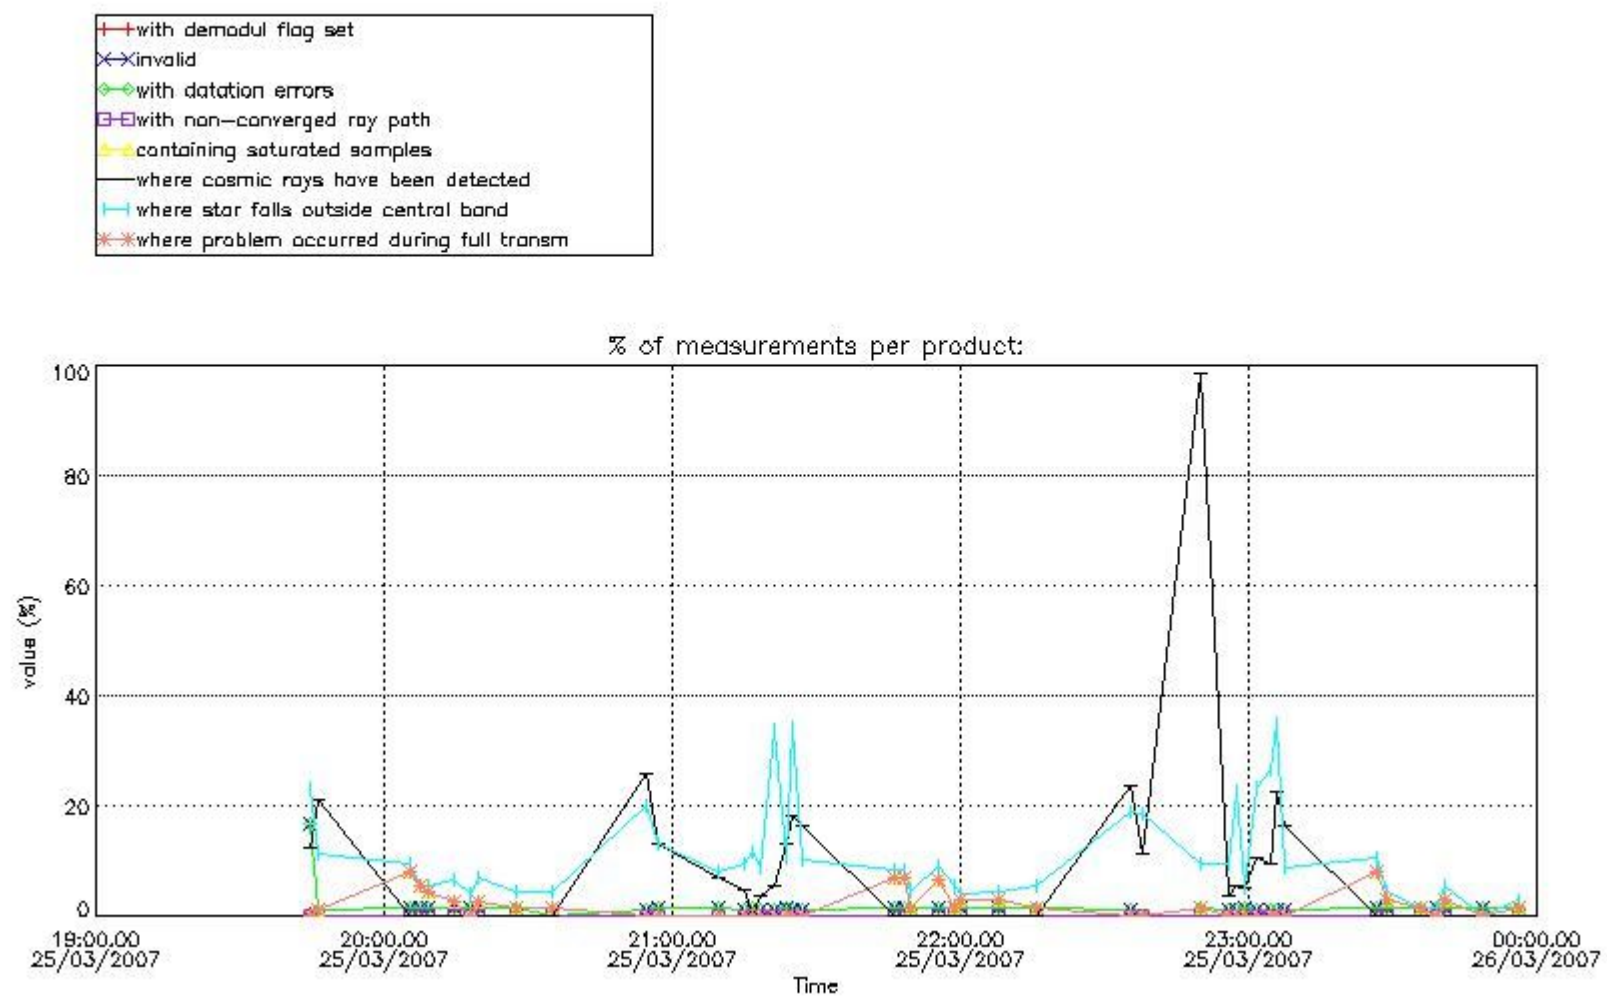

At least one measurement with demodulation flag set:	6.66667 %
Reference spectrum computed from DB:	0.00000 %
Reference spectrum with small number of measurements:	0.00000 %
SATU data not used:	0.00000 %

5.2 Plot quality information per product (time dependant)

5.3 Plot quality information per product (world map)