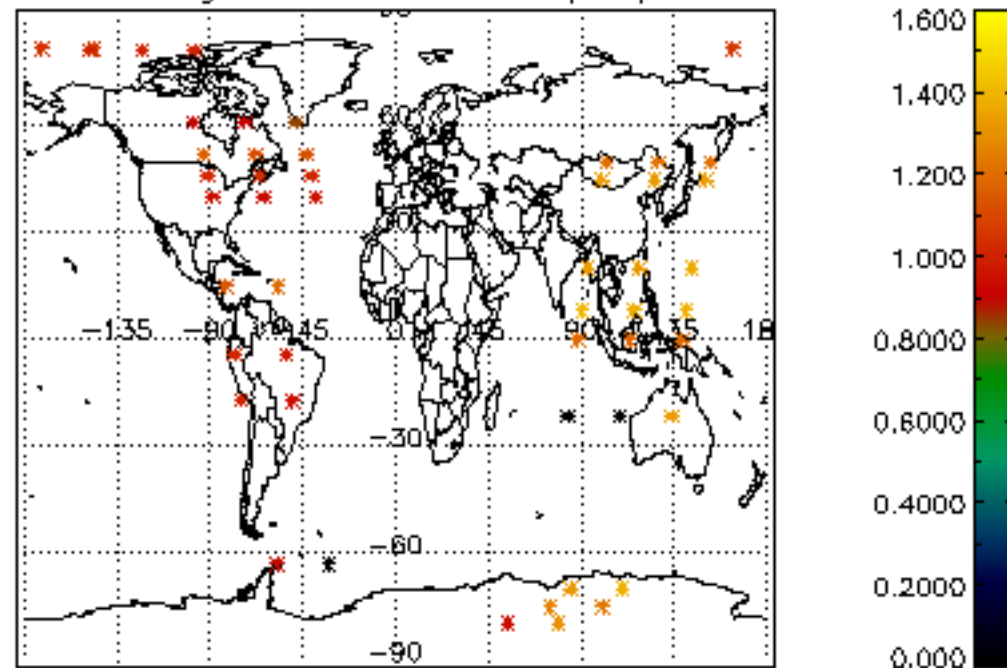

Percentage of cosmic ray hits per profile

Percentage of datation errors per profile

Percentage of star falling outside central band per profile

Percentage of saturation errors per profile

Tangent altitude at which the star is lost