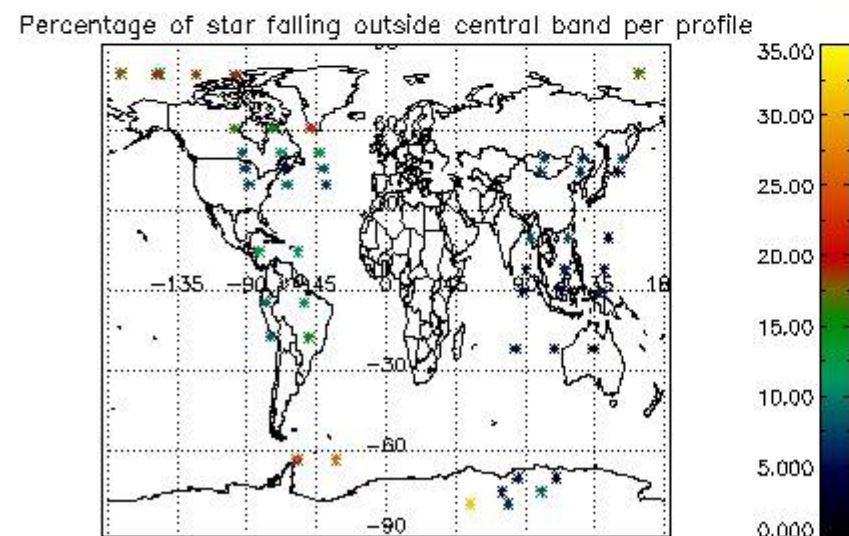

6. Statistics and plot of tangent altitude of the last measurement (DARK & BRIGHT products without errors)

6.1 Statistics on tangent altitude lost:

Statistics	DARK	BRIGHT	TWILIGHT
Mean:	18.264	21.138	NaN
St. deviation:	1.6752	3.5762	NaN
Maximum:	20.442	25.308	NaN
Minimum:	15.237	6.1458	NaN
Number of data:	9.0000	24.000	NaN

6.2 Plot for DARK limb products