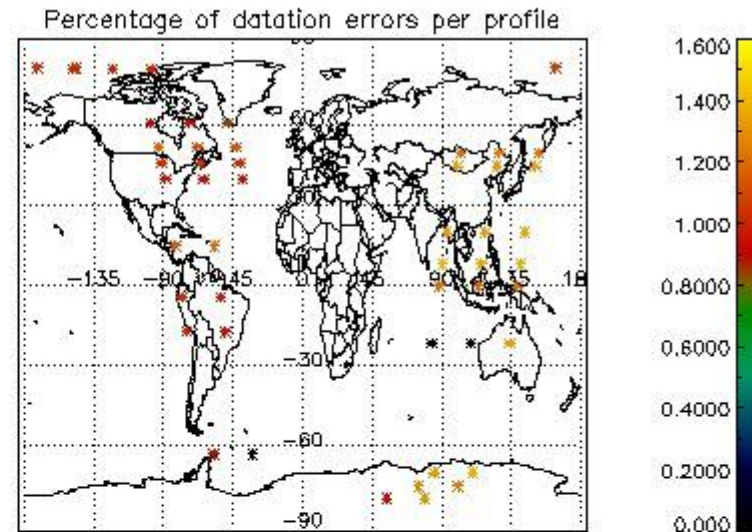

6. Statistics and plot of tangent altitude of the last measurement (DARK & BRIGHT products without errors)

6.1 Statistics on tangent altitude lost:

Statistics	DARK	BRIGHT	TWILIGHT
Mean:	18.264	21.138	NaN
St. deviation:	1.6752	3.5762	NaN
Maximum:	20.442	25.308	NaN
Minimum:	15.237	6.1458	NaN
Number of data:	9.0000	24.000	NaN

6.2 Plot for DARK limb products