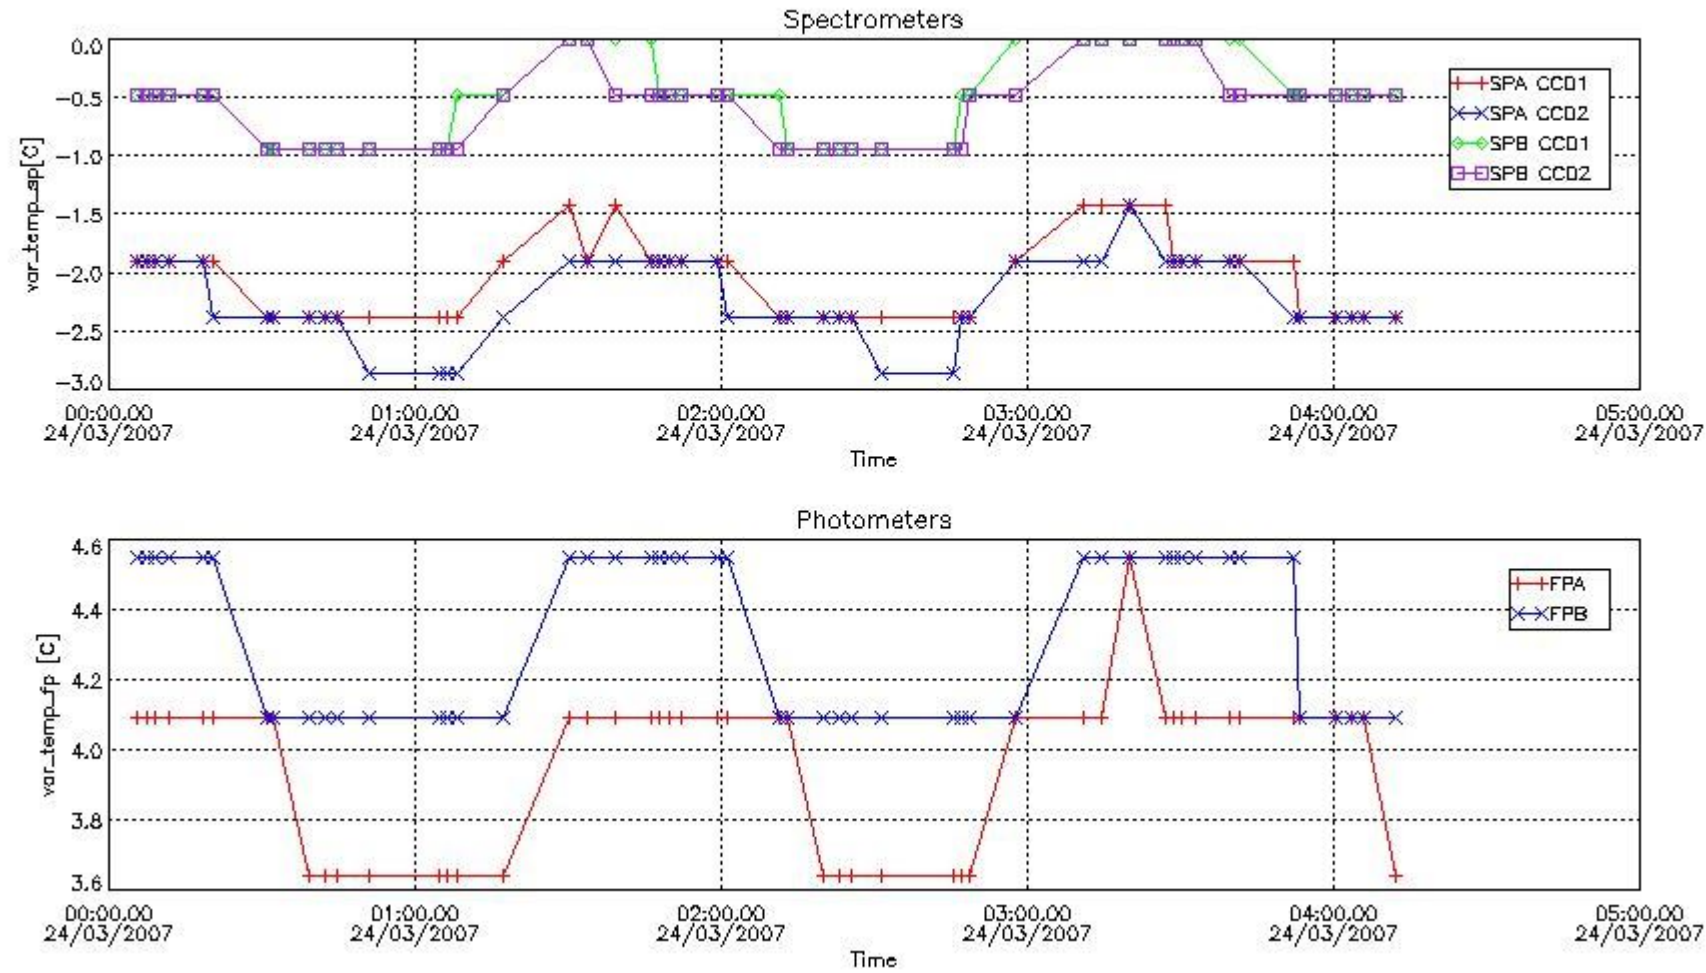

4. Overview of dark signal processing per product

The Dark Charge (DC) is a temperature-dependant signal added to the useful measurements and it is therefore subtracted from them during the processing. There are two phenomena that produce a continuous increase of the DC: the "hot pixels" (a pixel is "hot" when its DC exceeds by a significant amount its value measured on ground at the same temperature) and the "Random Telegraphic Signal" (abrupt change positive or negative of the CCD pixel signal, random in time, affecting only the DC part of the signal and not the photon generated signal).

In this section a list of products that did not use the Dark Sky Area (DSA) observation for the DC computation is given. It is also provided the mean DC plot per product for dark limb products with no error flag set.

4.1 All products used the DSA observation for the DC computation

4.2 Plot of mean dark charges per product: only products in DARK limb conditions without errors are used