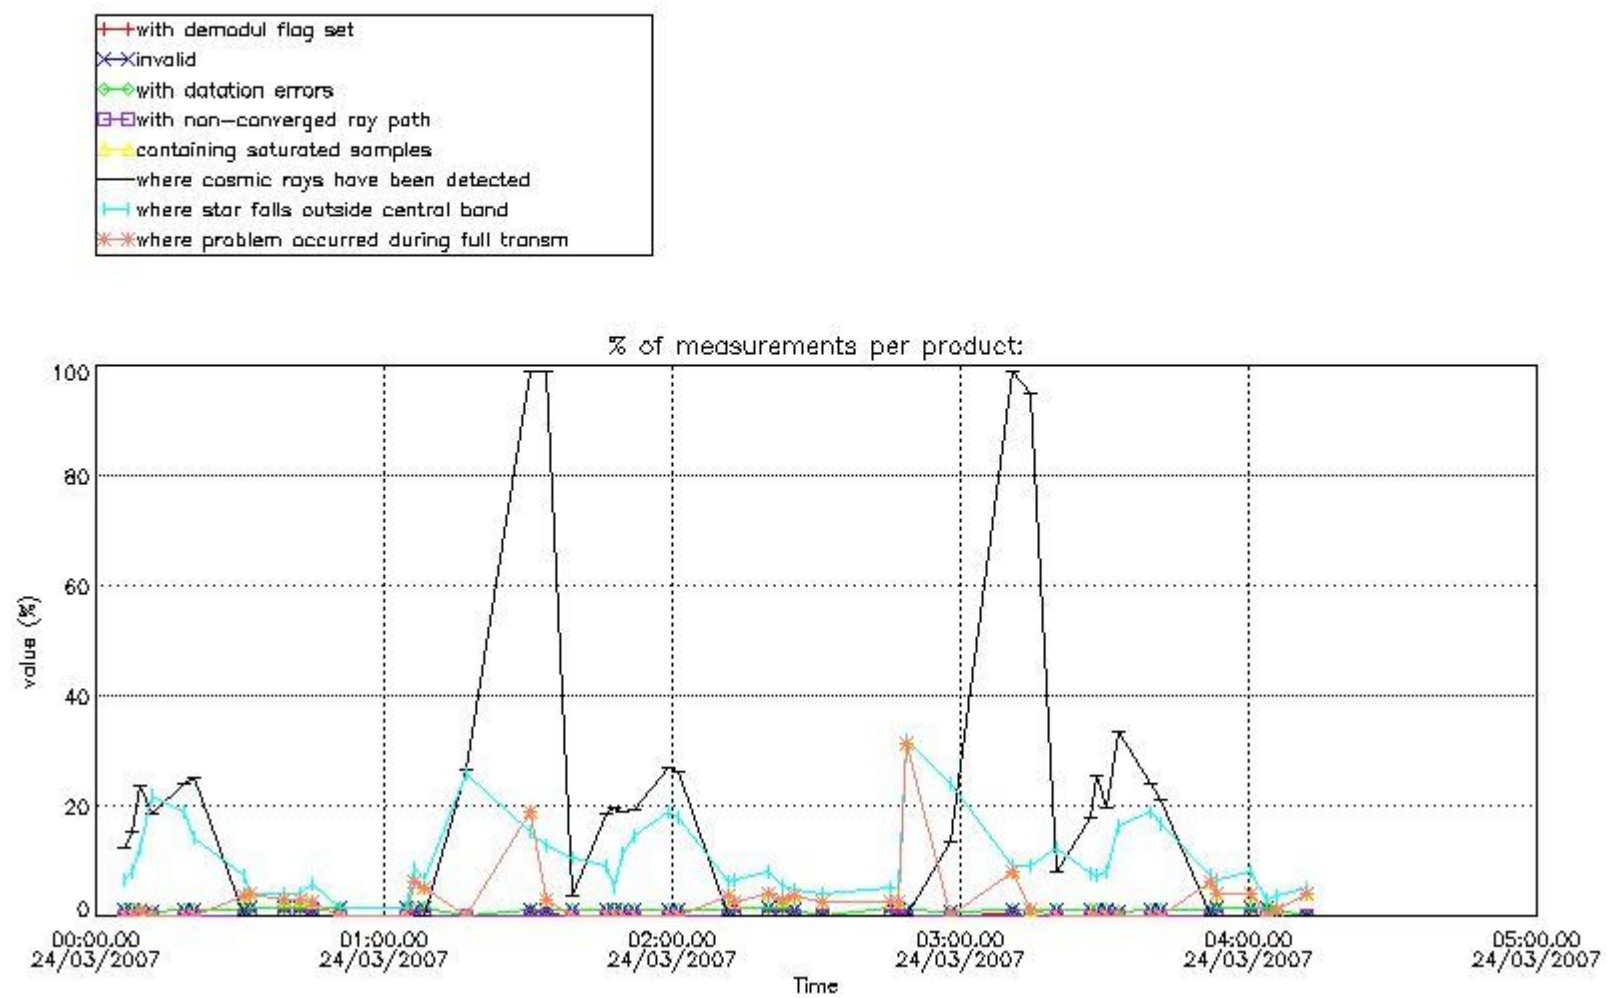

At least one measurement with demodulation flag set:	10.0000 %
Reference spectrum computed from DB:	0.00000 %
Reference spectrum with small number of measurements:	0.00000 %
SATU data not used:	0.00000 %

5.2 Plot quality information per product (time dependant)

5.3 Plot quality information per product (world map)