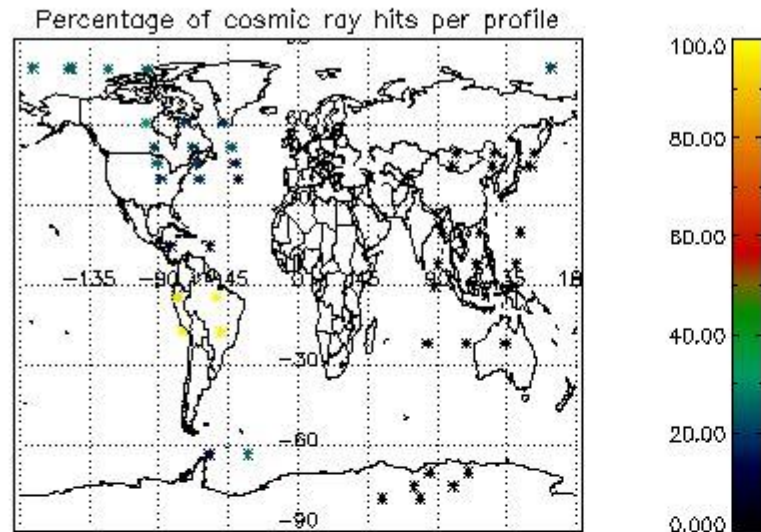

6. Statistics and plot of tangent altitude of the last measurement (DARK & BRIGHT products without errors)

6.1 Statistics on tangent altitude lost:

Statistics	DARK	BRIGHT	TWILIGHT
Mean:	18.264	21.138	NaN
St. deviation:	1.6752	3.5762	NaN
Maximum:	20.442	25.308	NaN
Minimum:	15.237	6.1458	NaN
Number of data:	9.0000	24.000	NaN

6.2 Plot for DARK limb products