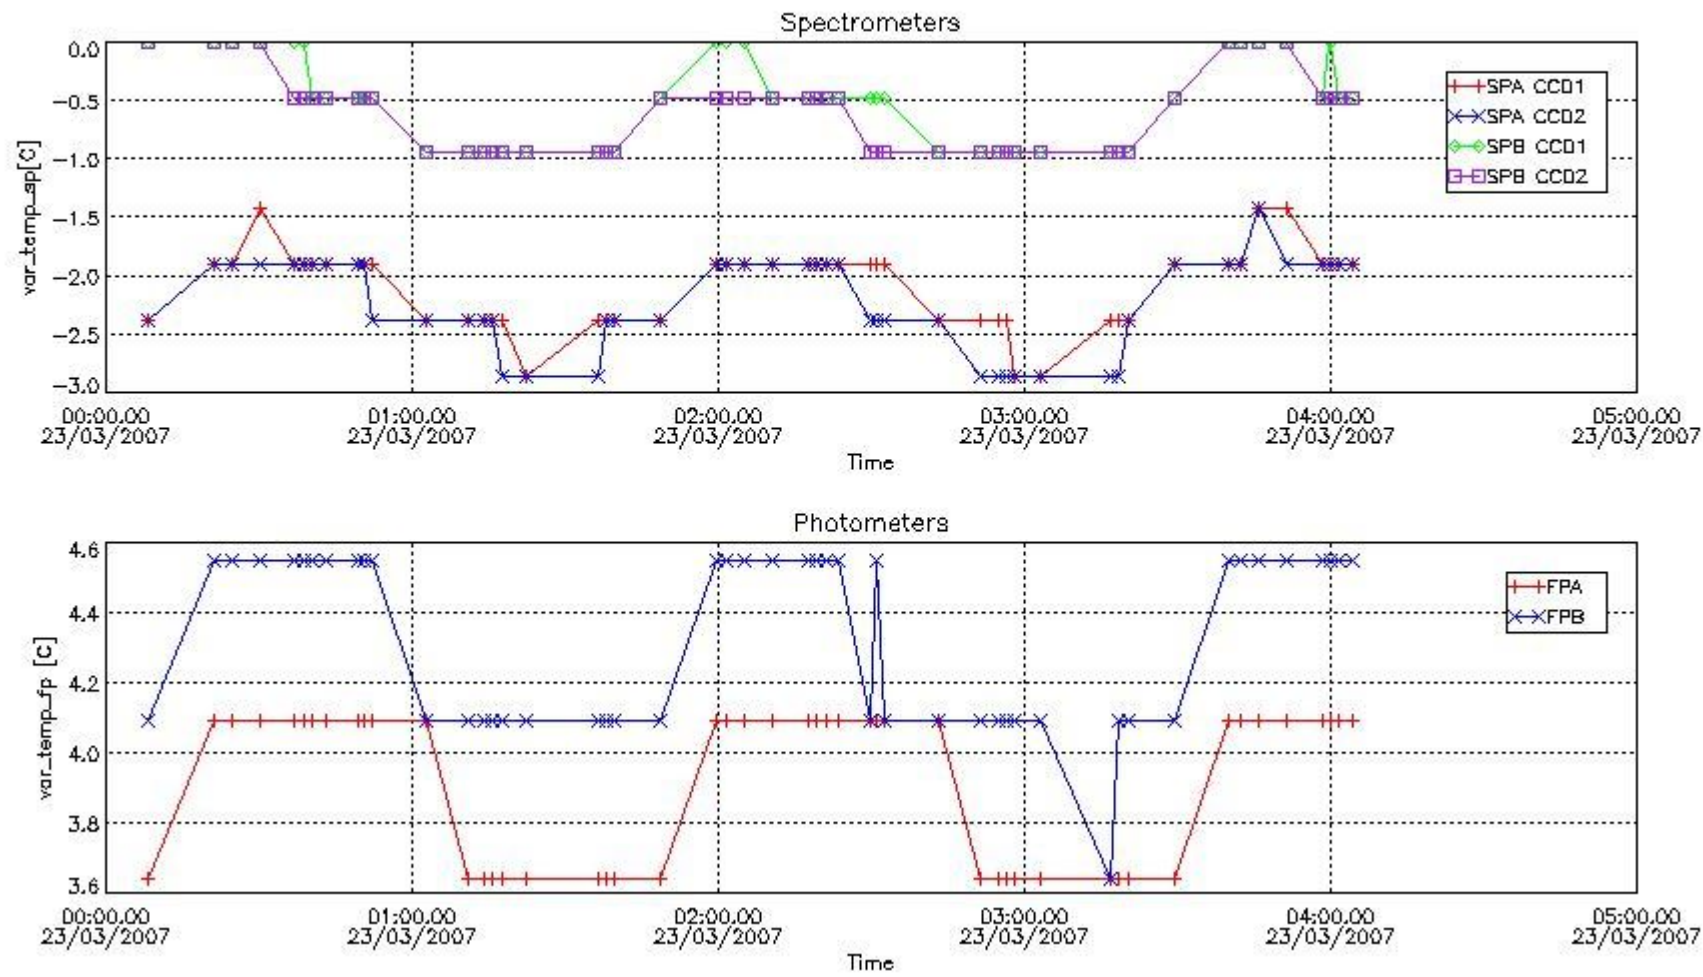

45	GOM_TRA_1PNPDE20070323_034547_000000492056_00347_26453_3367.N1	23-MAR-2007 03:45:47	Dark	49.000	38	20Eps Sgr	1.8360	11000.	98	26453	No
46	GOM_TRA_1PNPDE20070323_035117_000000442056_00348_26454_3368.N1	23-MAR-2007 03:51:17	Dark	44.000	141	Bet Ara	2.8400	4600.0	88	26454	No
47	GOM_TRA_1PNPDE20070323_035815_000000532056_00348_26454_3369.N1	23-MAR-2007 03:58:15	Dark	53.000	131	Gam Lup	2.8000	26000.	106	26454	No
48	GOM_TRA_1PNPDE20070323_035957_000000502056_00348_26454_3370.N1	23-MAR-2007 03:59:57	Straylight	49.500	109	Bet Lup	2.6770	26000.	99	26454	No
49	GOM_TRA_1PNPDE20070323_040142_000000422056_00348_26454_3371.N1	23-MAR-2007 04:01:42	Straylight	42.000	95	Zet Cen	2.5450	26000.	84	26454	No
50	GOM_TRA_1PNPDE20070323_040419_000000572056_00348_26454_3372.N1	23-MAR-2007 04:04:19	Straylight	57.000	54	5The Cen	2.0550	4500.0	114	26454	No

3. Plot of GOMOS spectrometers and photometers temperatures from level 1b data

4. Overview of dark signal processing per product

The Dark Charge (DC) is a temperature-dependant signal added to the useful measurements and it is therefore subtracted from them during the processing. There are two phenomena that produce a continuous increase of the DC: the "hot pixels" (a pixel is "hot" when its DC exceeds by a significant amount its value measured on ground at the same temperature) and the "Random Telegraphic Signal" (abrupt change positive or negative of the CCD pixel signal, random in time, affecting only the DC part of the signal and not the photon generated signal).

In this section a list of products that did not use the Dark Sky Area (DSA) observation for the DC computation is given. It is also provided the mean DC plot per product for dark limb products with no error flag set.

4.1 All products used the DSA observation for the DC computation

4.2 Plot of mean dark charges per product: only products in DARK limb conditions without errors are used