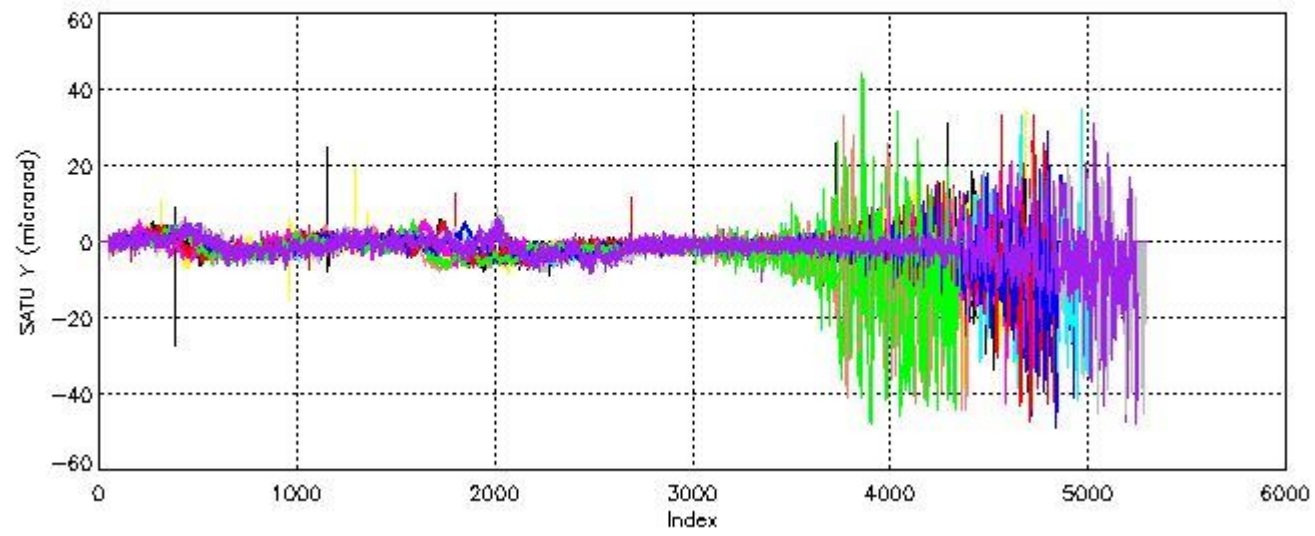

7.2 Statistics on SATU Noise Equivalent Angle (NEA) for DARK (D) and BRIGHT (B) products above 105 kms

The Star Acquisition and Tracking Unit (it is the CCD that tracks the star while it is occulted) Noise Equivalent Angle consists of the statistical angular variation of the SATU data above the atmosphere.

Statistics (in microradians) above 105 km are computed for every occultation, giving four values per occultation: one in the 'X' direction and one in the 'Y' direction for dark and bright limbs. A mean value per day in every direction and limb is calculated and monitored in order to assess instrument performance in terms of star pointing.

7.2.1 SATU NEA Statistics (table)

Statistics	SATU X (D)	SATU Y (D)	SATU X (B)	SATU Y (B)
Mean:	0.28428	-0.66593	0.16781	-0.69442
St. deviation:	0.75752	2.0425	0.62909	2.0715
Maximum:	18.100	10.700	3.8000	7.8000
Minimum:	-25.900	-27.400	-4.2000	-7.2000