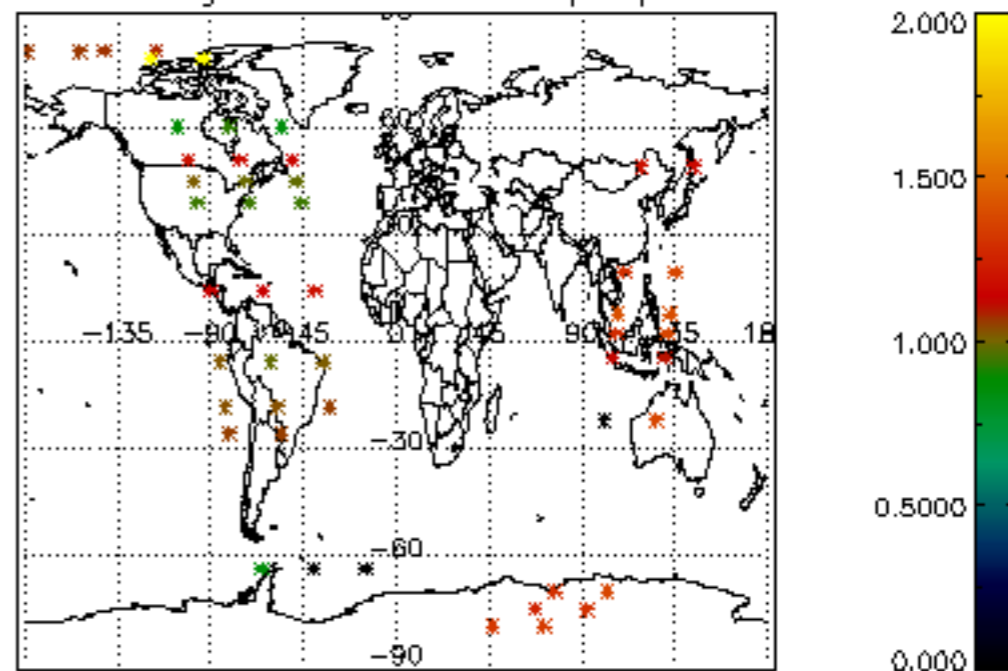

Percentage of datation errors per profile