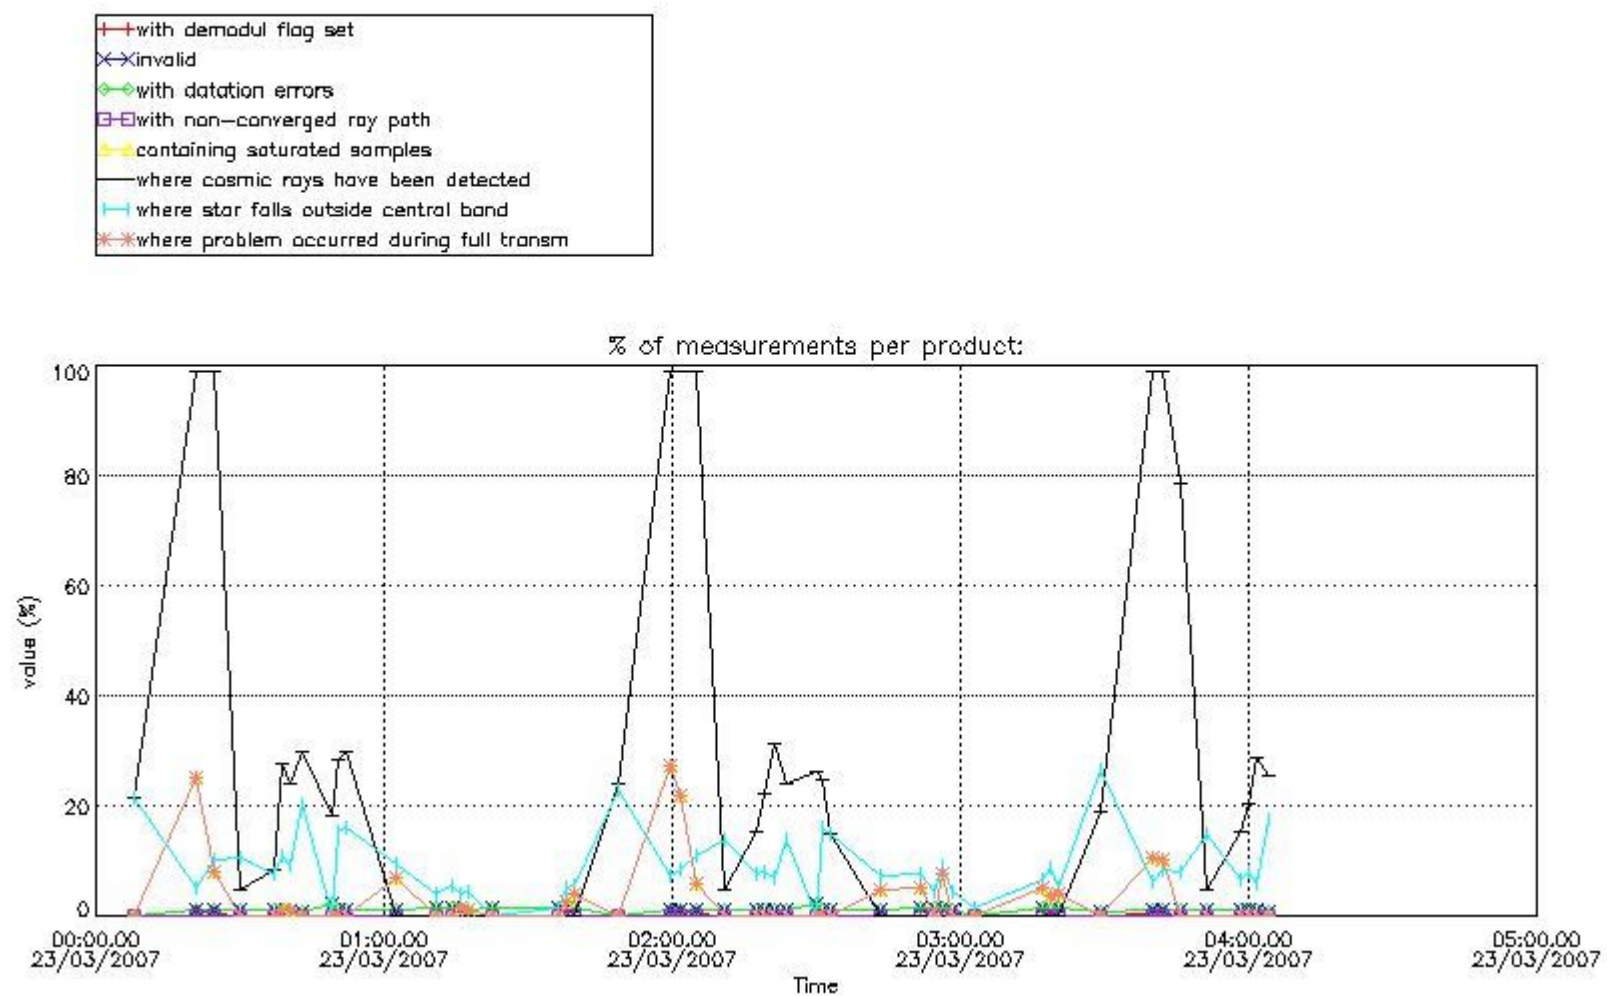

At least one measurement with demodulation flag set:	20.0000 %
Reference spectrum computed from DB:	0.00000 %
Reference spectrum with small number of measurements:	0.00000 %
SATU data not used:	0.00000 %

5.2 Plot quality information per product (time dependant)

5.3 Plot quality information per product (world map)