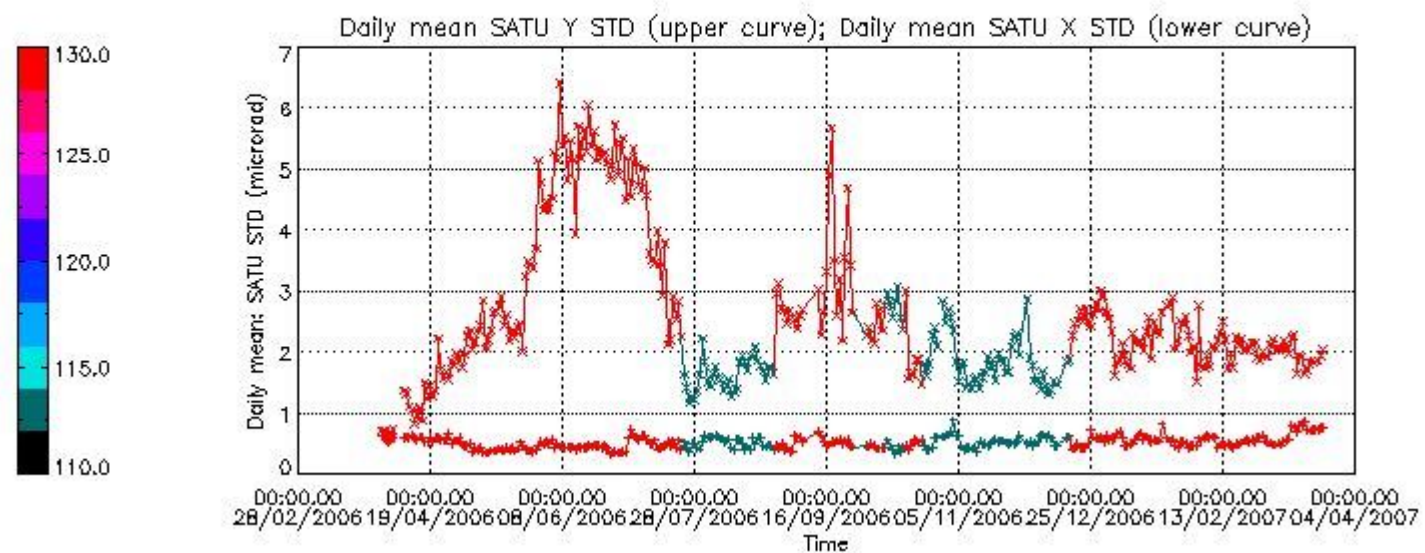

Number of data:	16300.	16300.	16450.	16450.

7.2.2 Trend of daily SATU NEA St. deviation since 1st April 2006 (dark limb)

The long term trend of the SATU 'X' and 'Y' standard deviations should be constant during the whole mission.

The colorbar represents the start tangent altitude (km) of the occultations.

Upper curve: STD of SATU Y axis

Lower curve: STD of SATU X axis

8. Auxiliary Data Files used for the production reported in section 2.4

The number reported in the third column indicates since which file (see list in section 2.4) the corresponding auxiliary file has been used. The fourth column is the date of those product files.

Type	Auxiliary Filename	Used since product	Used since product date
INST_PHYS_CHARACTERISTICS	GOM_INS_AXNIEC20050627_150713_20030716_120000_20100101_000000	1	23-MAR-2007 00:08:03
CALIBRATION_DATABASE	GOM_CAL_AXVIEC20070322_111040_20070321_000000_20100101_000000	1	23-MAR-2007 00:08:03
LEVEL-1B_PROC_CONFIG	GOM_PR1_AXNIEC20050627_151042_20020301_000000_20100101_000000	1	23-MAR-2007 00:08:03
STAR_CATALOGUE	GOM_CAT_AXVIEC20020121_161009_20020101_000000_20200101_000000	1	23-MAR-2007 00:08:03
STELLAR_SPECTRA_DATABANK	GOM_STS_AXNIEC20040308_103538_20020101_160000_20100101_000000	1	23-MAR-2007 00:08:03
ECMWF_FILE	AUX_ECF_AXNECM20070322_062110_20070322_210000_20070323_090000	1	23-MAR-2007 00:08:03
ECMWF_FILE	AUX_ECF_AXNECM20070322_181111_20070323_030000_20070323_150000	39	23-MAR-2007 03:16:57
OPTIONAL_ECMWF_FILE	MISSING	1	23-MAR-2007 00:08:03
ORBIT_DATA_FILE	DOR_NAV_OPNPDE20070322_204314_000060572056_00343_26449_3027.N1	1	23-MAR-2007 00:08:03
ORBIT_DATA_FILE	DOR_NAV_OPNPDE20070322_222930_000057382056_00344_26450_3028.N1	2	23-MAR-2007 00:20:59
ORBIT_DATA_FILE	DOR_NAV_OPNPDE20070323_001027_000057382056_00345_26451_3029.N1	22	23-MAR-2007 01:59:28
ORBIT_DATA_FILE	DOR_NAV_OPNPDE20070323_014605_000041442056_00346_26452_3030.N1	39	23-MAR-2007 03:16:57