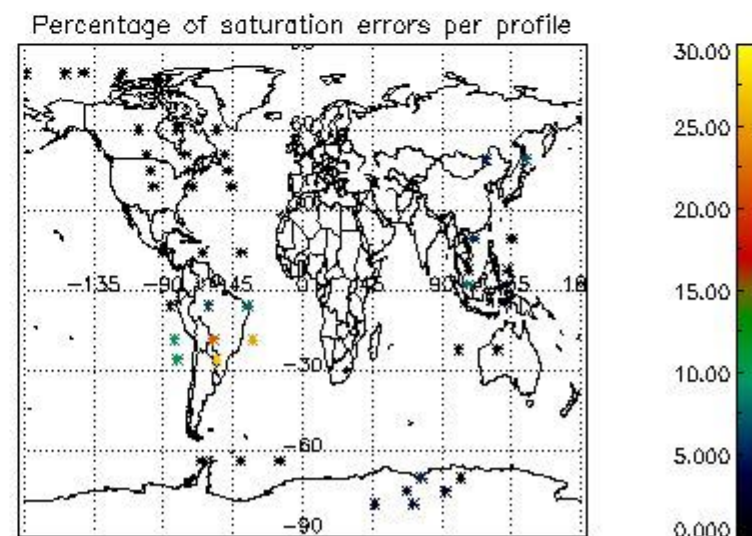

6. Statistics and plot of tangent altitude of the last measurement (DARK & BRIGHT products without errors)

6.1 Statistics on tangent altitude lost:

Statistics	DARK	BRIGHT	TWILIGHT
Mean:	18.957	22.009	NaN
St. deviation:	1.2182	2.4651	NaN
Maximum:	20.236	27.820	NaN
Minimum:	16.622	18.582	NaN
Number of data:	14.000	18.000	NaN

6.2 Plot for DARK limb products