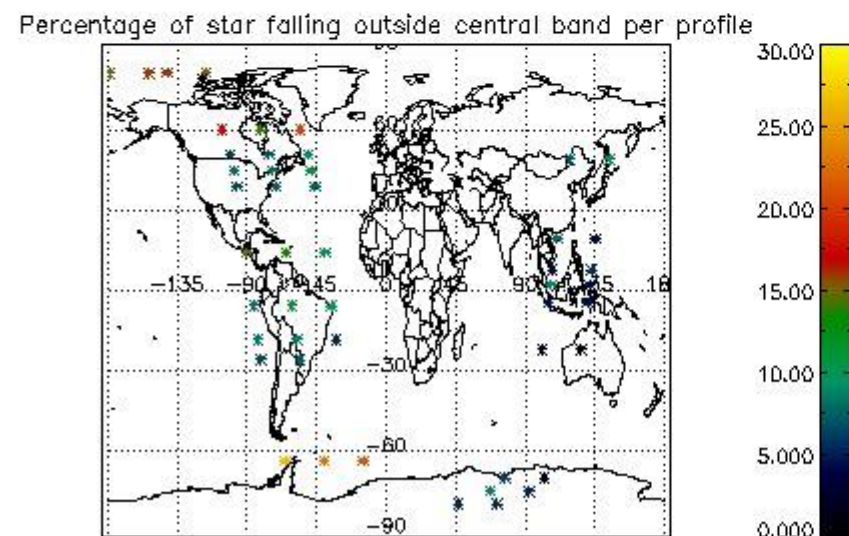

6. Statistics and plot of tangent altitude of the last measurement (DARK & BRIGHT products without errors)

6.1 Statistics on tangent altitude lost:

Statistics	DARK	BRIGHT	TWILIGHT
Mean:	18.957	22.009	NaN
St. deviation:	1.2182	2.4651	NaN
Maximum:	20.236	27.820	NaN
Minimum:	16.622	18.582	NaN
Number of data:	14.000	18.000	NaN

6.2 Plot for DARK limb products