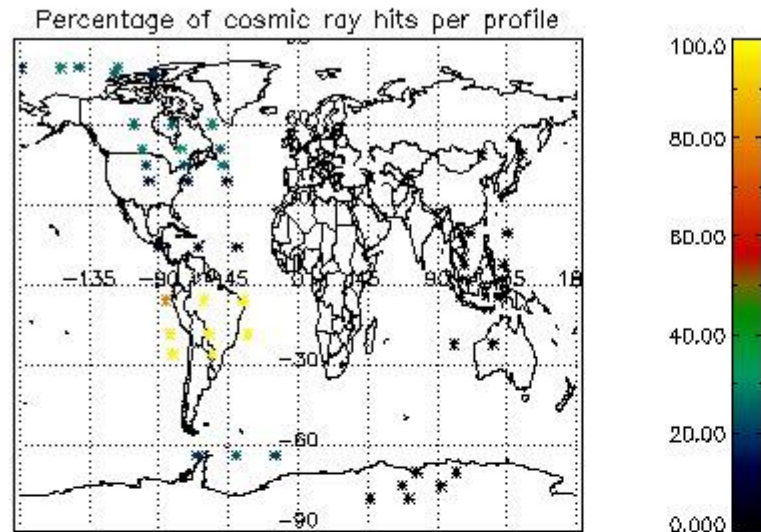

6. Statistics and plot of tangent altitude of the last measurement (DARK & BRIGHT products without errors)

6.1 Statistics on tangent altitude lost:

Statistics	DARK	BRIGHT	TWILIGHT
Mean:	18.957	22.009	NaN
St. deviation:	1.2182	2.4651	NaN
Maximum:	20.236	27.820	NaN
Minimum:	16.622	18.582	NaN
Number of data:	14.000	18.000	NaN

6.2 Plot for DARK limb products