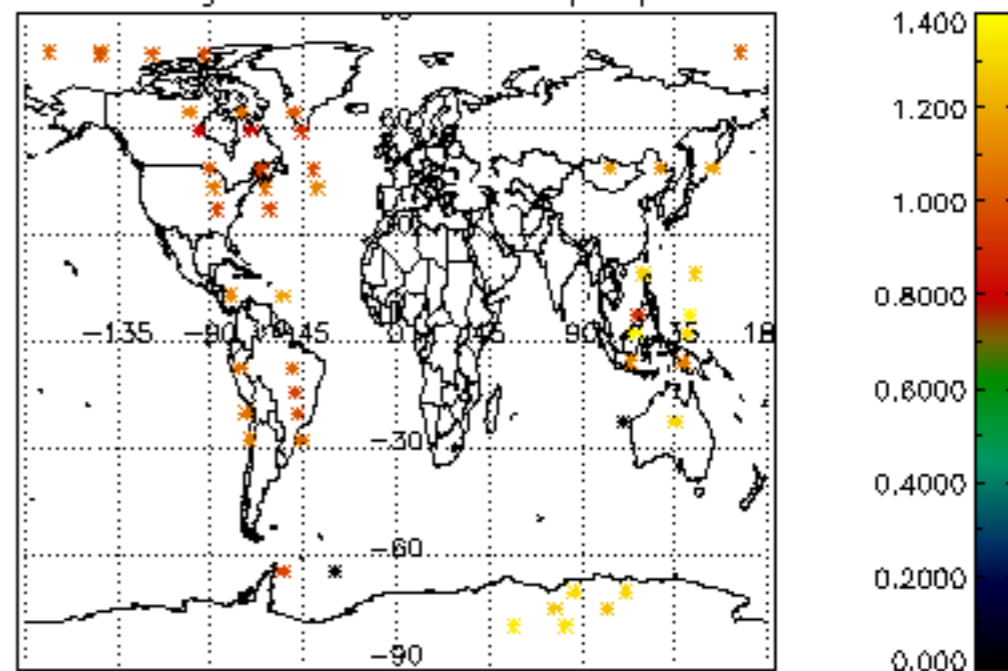

Percentage of datation errors per profile