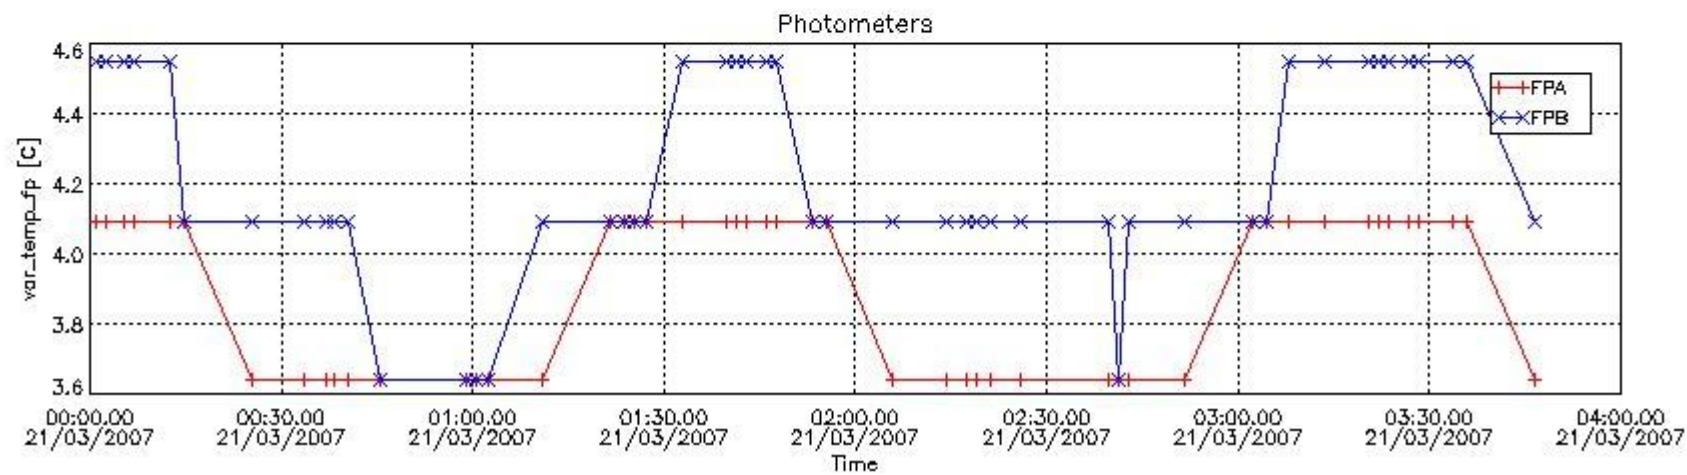

4. Overview of dark signal processing per product

The Dark Charge (DC) is a temperature-dependant signal added to the useful measurements and it is therefore subtracted from them during the processing. There are two phenomena that produce a continuous increase of the DC: the "hot pixels" (a pixel is "hot" when its DC exceeds by a significant amount its value measured on ground at the same temperature) and the "Random Telegraphic Signal" (abrupt change positive or negative of the CCD pixel signal, random in time, affecting only the DC part of the signal and not the photon generated signal).

In this section a list of products that did not use the Dark Sky Area (DSA) observation for the DC computation is given. It is also provided the mean DC plot per product for dark limb products with no error flag set.

4.1 All products used the DSA observation for the DC computation

4.2 Plot of mean dark charges per product: only products in DARK limb conditions without errors are used