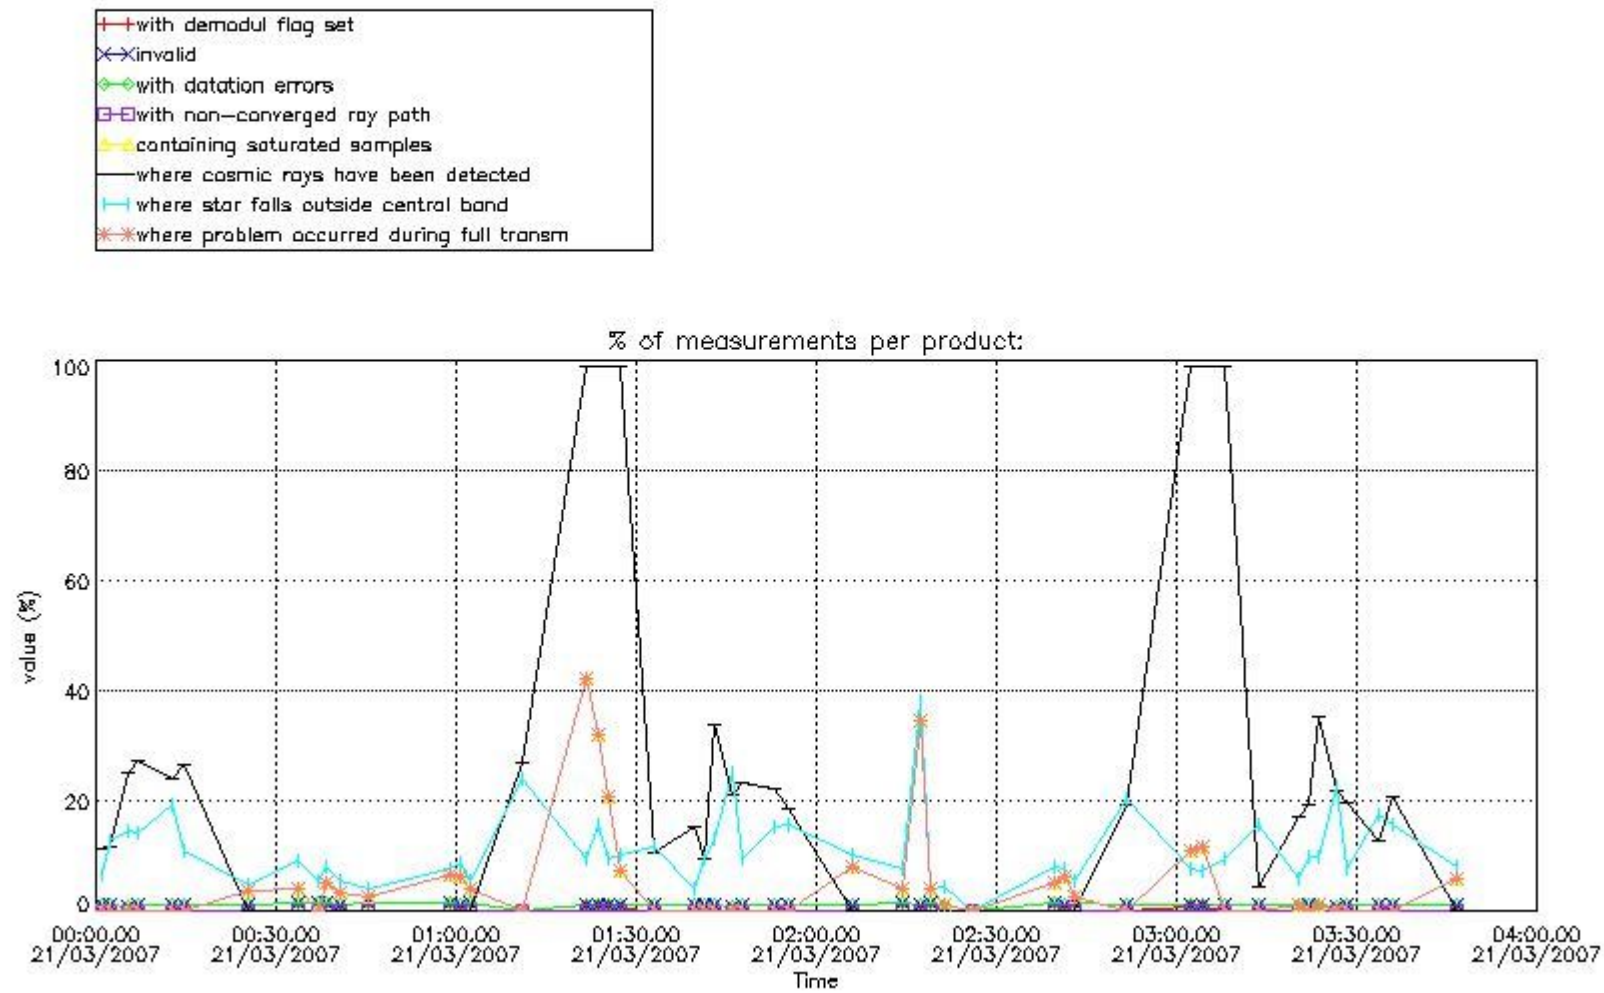

At least one measurement with demodulation flag set:	22.0000 %
Reference spectrum computed from DB:	0.00000 %
Reference spectrum with small number of measurements:	0.00000 %
SATU data not used:	0.00000 %

5.2 Plot quality information per product (time dependant)

5.3 Plot quality information per product (world map)