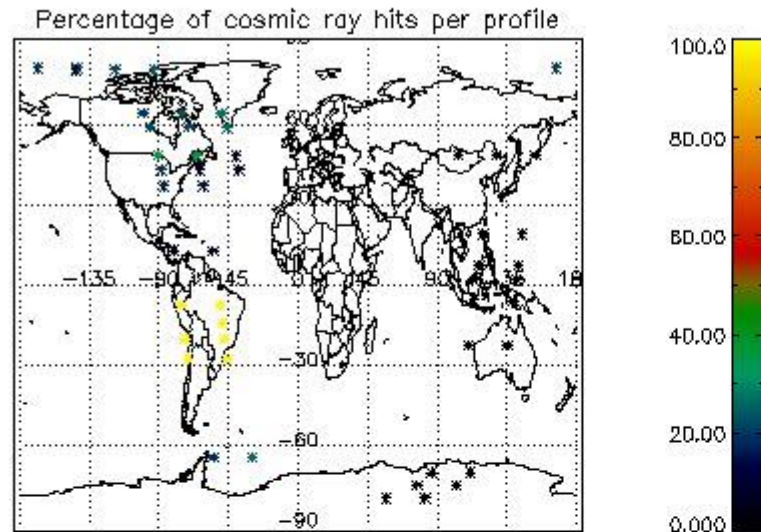

6. Statistics and plot of tangent altitude of the last measurement (DARK & BRIGHT products without errors)

6.1 Statistics on tangent altitude lost:

Statistics	DARK	BRIGHT	TWILIGHT
Mean:	18.691	20.070	NaN
St. deviation:	1.8963	4.6365	NaN
Maximum:	21.538	27.853	NaN
Minimum:	14.775	3.4891	NaN
Number of data:	14.000	19.000	NaN

6.2 Plot for DARK limb products