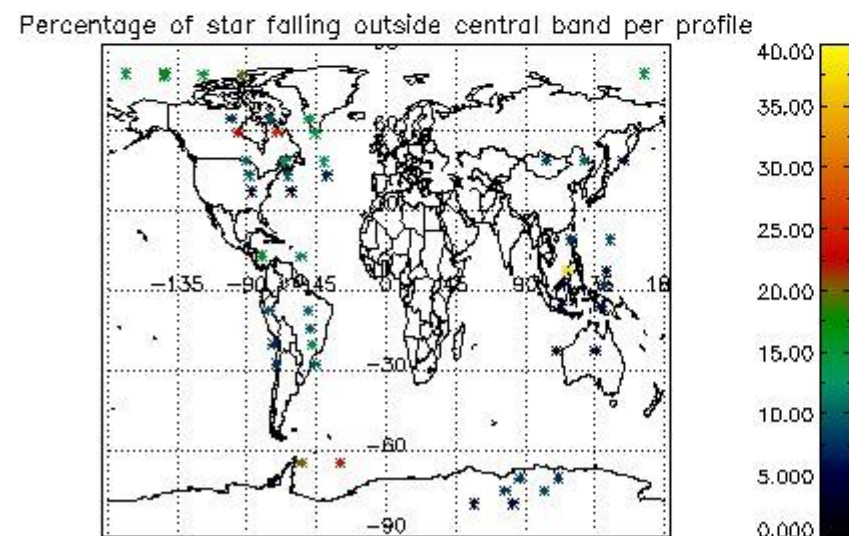

6. Statistics and plot of tangent altitude of the last measurement (DARK & BRIGHT products without errors)

6.1 Statistics on tangent altitude lost:

Statistics	DARK	BRIGHT	TWILIGHT
Mean:	18.691	20.070	NaN
St. deviation:	1.8963	4.6365	NaN
Maximum:	21.538	27.853	NaN
Minimum:	14.775	3.4891	NaN
Number of data:	14.000	19.000	NaN

6.2 Plot for DARK limb products