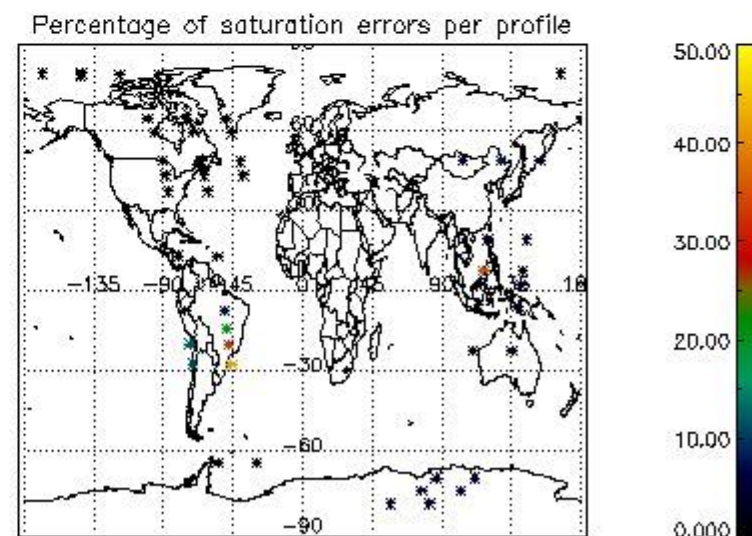

6. Statistics and plot of tangent altitude of the last measurement (DARK & BRIGHT products without errors)

6.1 Statistics on tangent altitude lost:

Statistics	DARK	BRIGHT	TWILIGHT
Mean:	18.691	20.070	NaN
St. deviation:	1.8963	4.6365	NaN
Maximum:	21.538	27.853	NaN
Minimum:	14.775	3.4891	NaN
Number of data:	14.000	19.000	NaN

6.2 Plot for DARK limb products