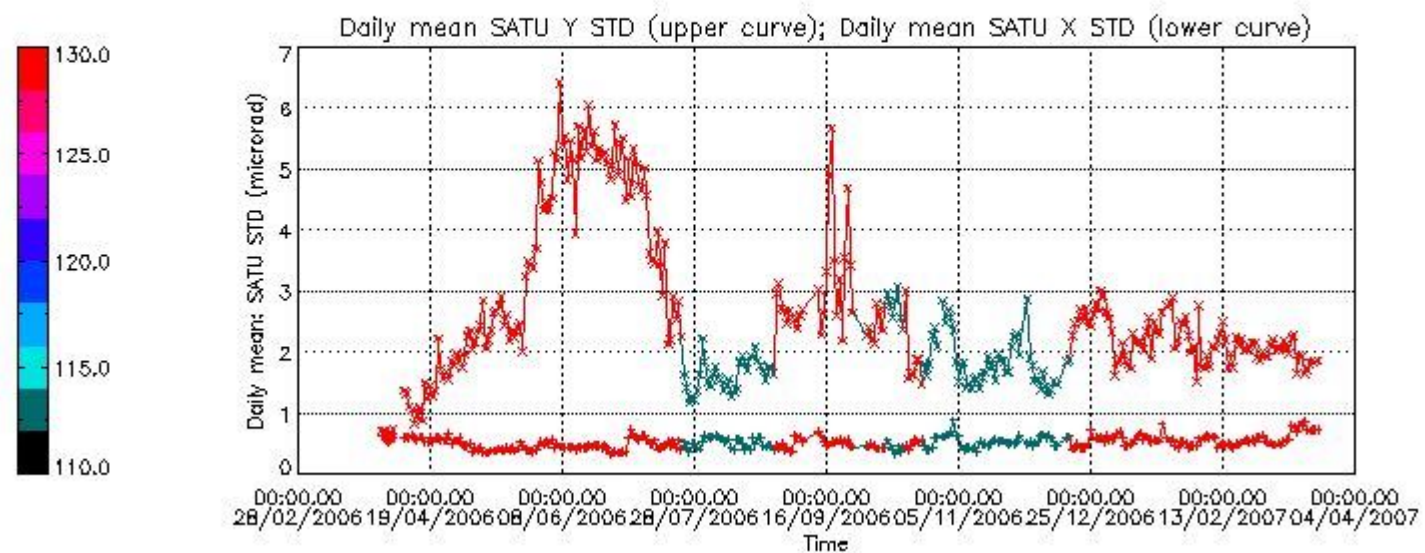

Number of data:	16100.	16100.	17350.	17350.

7.2.2 Trend of daily SATU NEA St. deviation since 1st April 2006 (dark limb)

The long term trend of the SATU 'X' and 'Y' standard deviations should be constant during the whole mission.

The colorbar represents the start tangent altitude (km) of the occultations.

Upper curve: STD of SATU Y axis

Lower curve: STD of SATU X axis

8. Auxiliary Data Files used for the production reported in section 2.4

The number reported in the third column indicates since which file (see list in section 2.4) the corresponding auxiliary file has been used. The fourth column is the date of those product files.

Type	Auxiliary Filename	Used since product	Used since product date
INST_PHYS_CHARACTERISTICS	GOM_INS_AXNIEC20050627_150713_20030716_120000_20100101_000000	1	21-MAR-2007 00:00:51
CALIBRATION_DATABASE	GOM_CAL_AXVIEC20070307_090230_20070305_000000_20100101_000000	1	21-MAR-2007 00:00:51
LEVEL-1B_PROC_CONFIG	GOM_PR1_AXNIEC20050627_151042_20020301_000000_20100101_000000	1	21-MAR-2007 00:00:51
STAR_CATALOGUE	GOM_CAT_AXVIEC20020121_161009_20020101_000000_20200101_000000	1	21-MAR-2007 00:00:51
STELLAR_SPECTRA_DATABANK	GOM_STS_AXNIEC20040308_103538_20020101_160000_20100101_000000	1	21-MAR-2007 00:00:51
ECMWF_FILE	AUX_ECF_AXNECM20070320_062112_20070320_210000_20070321_090000	1	21-MAR-2007 00:00:51
OPTIONAL_ECMWF_FILE	MISSING	1	21-MAR-2007 00:00:51
ORBIT_DATA_FILE	DOR_NAV_OPNPDE20070320_215235_000057382056_00315_26421_3013.N1	1	21-MAR-2007 00:00:51
ORBIT_DATA_FILE	DOR_NAV_OPNPDE20070320_233332_000057382056_00316_26422_3014.N1	17	21-MAR-2007 01:21:39
ORBIT_DATA_FILE	DOR_NAV_OPNPDE20070321_011429_000041442056_00317_26423_3015.N1	35	21-MAR-2007 02:39:35