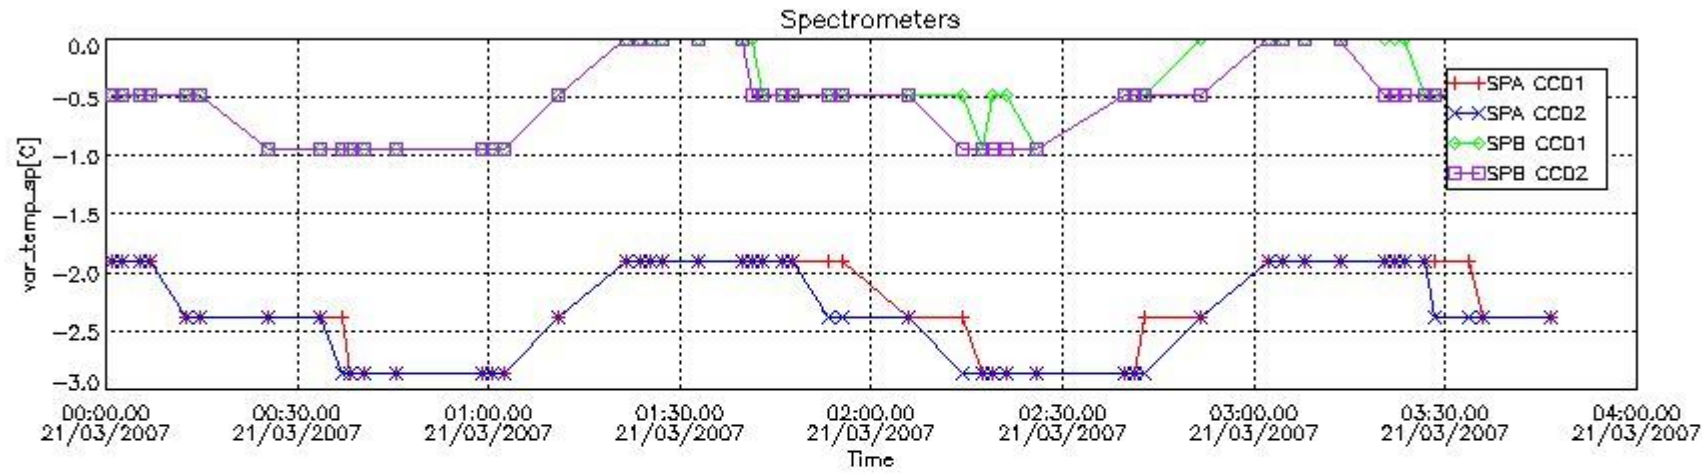

4. Overview of dark signal processing per product

The Dark Charge (DC) is a temperature-dependant signal added to the useful measurements and it is therefore subtracted from them during the processing. There are two phenomena that produce a continuous increase of the DC: the "hot pixels" (a pixel is "hot" when its DC exceeds by a significant amount its value measured on ground at the same temperature) and the "Random Telegraphic Signal" (abrupt change positive or negative of the CCD pixel signal, random in time, affecting only the DC part of the signal and not the photon generated signal).

In this section a list of products that did not use the Dark Sky Area (DSA) observation for the DC computation is given. It is also provided the mean DC plot per product for dark limb products with no error flag set.

4.1 All products used the DSA observation for the DC computation

4.2 Plot of mean dark charges per product: only products in DARK limb conditions without errors are used