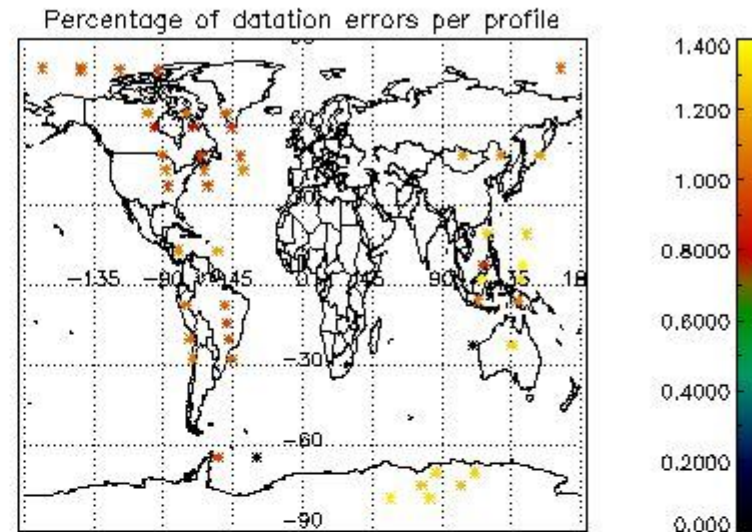

6. Statistics and plot of tangent altitude of the last measurement (DARK & BRIGHT products without errors)

6.1 Statistics on tangent altitude lost:

Statistics	DARK	BRIGHT	TWILIGHT
Mean:	18.691	20.070	NaN
St. deviation:	1.8963	4.6365	NaN
Maximum:	21.538	27.853	NaN
Minimum:	14.775	3.4891	NaN
Number of data:	14.000	19.000	NaN

6.2 Plot for DARK limb products