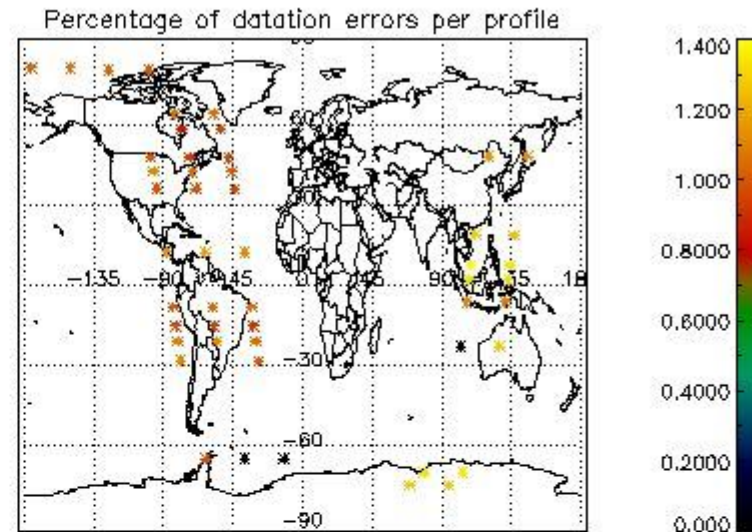

6. Statistics and plot of tangent altitude of the last measurement (DARK & BRIGHT products without errors)

6.1 Statistics on tangent altitude lost:

Statistics	DARK	BRIGHT	TWILIGHT
Mean:	18.587	20.965	NaN
St. deviation:	2.5382	1.5621	NaN
Maximum:	22.979	24.124	NaN
Minimum:	14.129	18.051	NaN
Number of data:	20.000	16.000	NaN

6.2 Plot for DARK limb products