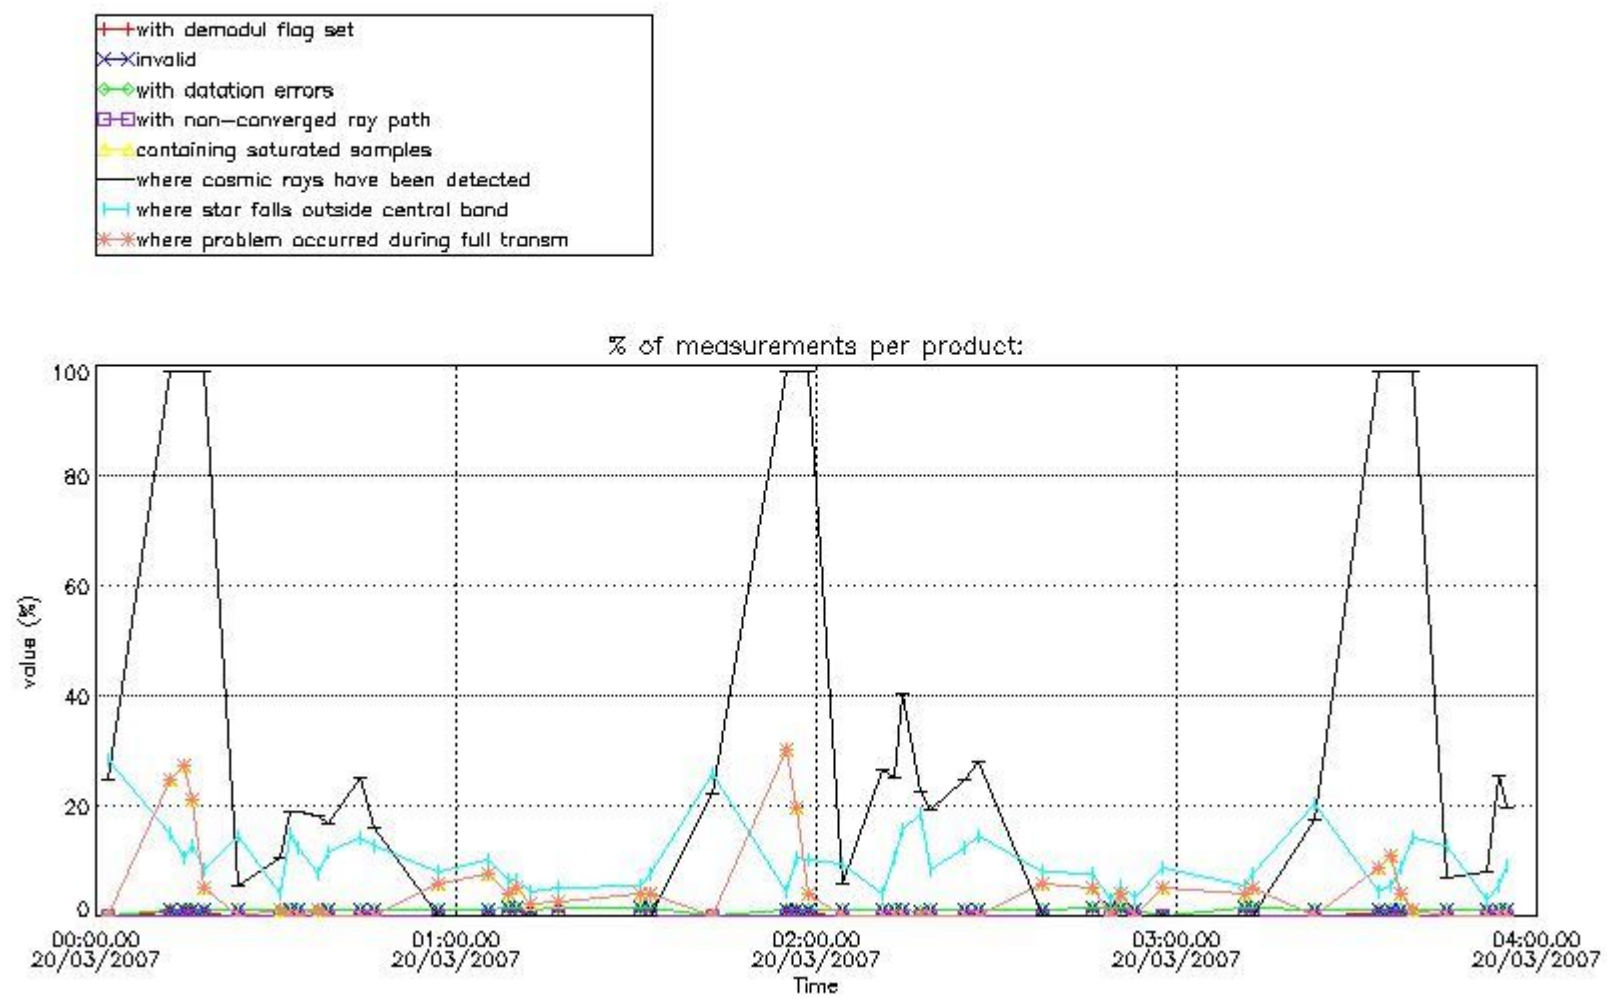

At least one measurement with demodulation flag set:	30.0000 %
Reference spectrum computed from DB:	0.00000 %
Reference spectrum with small number of measurements:	0.00000 %
SATU data not used:	0.00000 %

5.2 Plot quality information per product (time dependant)

5.3 Plot quality information per product (world map)