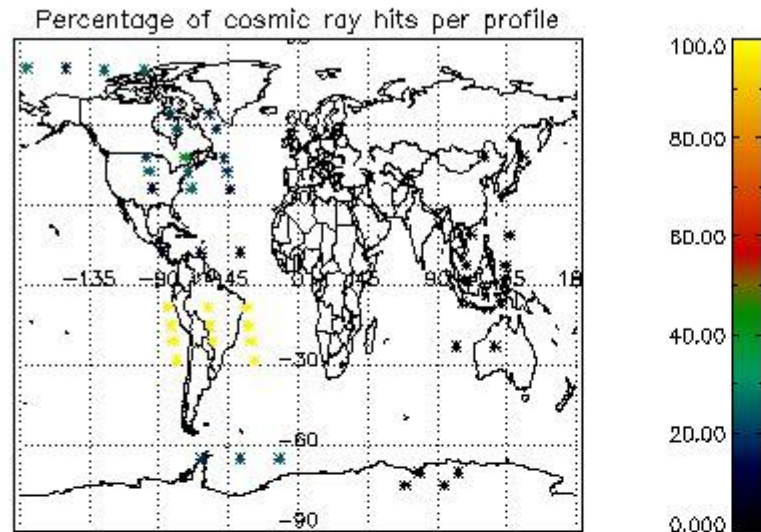

6. Statistics and plot of tangent altitude of the last measurement (DARK & BRIGHT products without errors)

6.1 Statistics on tangent altitude lost:

Statistics	DARK	BRIGHT	TWILIGHT
Mean:	18.587	20.965	NaN
St. deviation:	2.5382	1.5621	NaN
Maximum:	22.979	24.124	NaN
Minimum:	14.129	18.051	NaN
Number of data:	20.000	16.000	NaN

6.2 Plot for DARK limb products