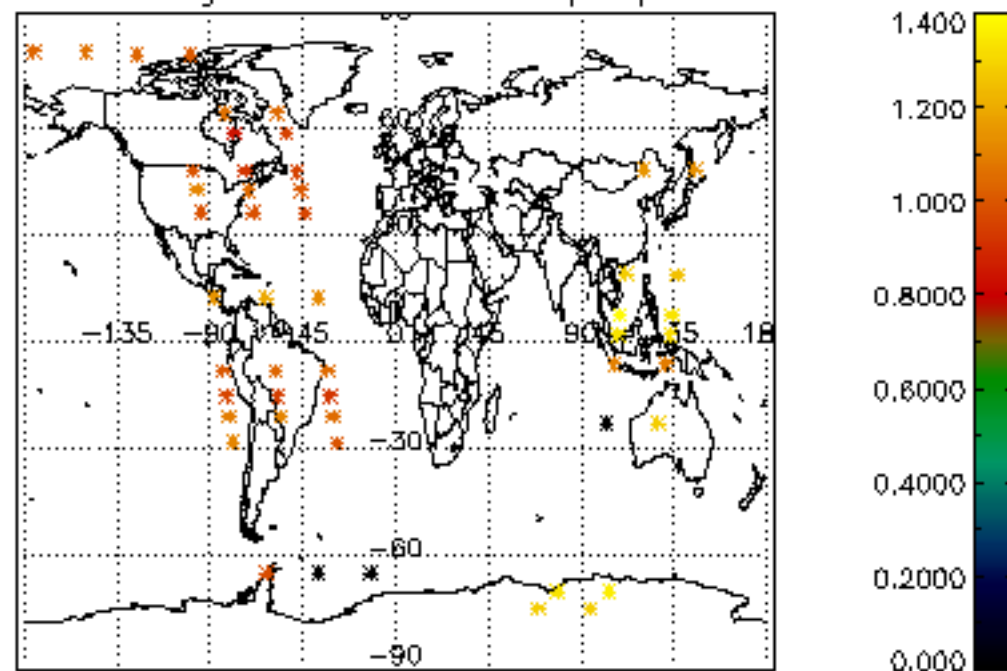

Percentage of datation errors per profile