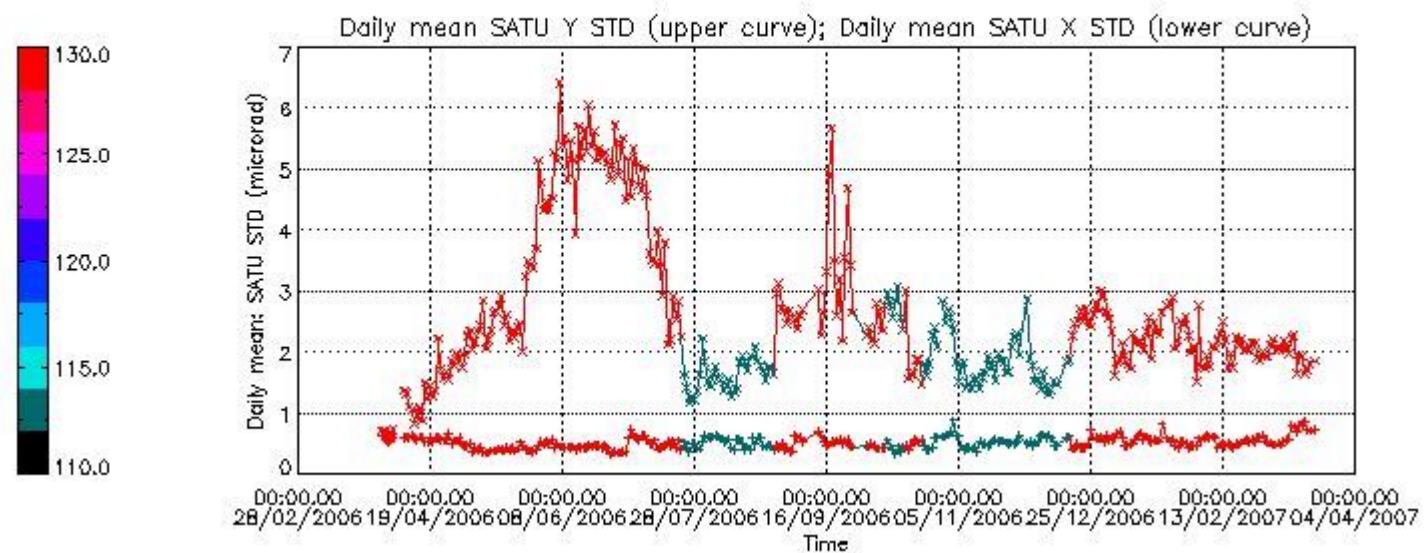

Number of data:	23200.	23200.	14750.	14750.

7.2.2 Trend of daily SATU NEA St. deviation since 1st April 2006 (dark limb)

The long term trend of the SATU 'X' and 'Y' standard deviations should be constant during the whole mission.

The colorbar represents the start tangent altitude (km) of the occultations.

Upper curve: STD of SATU Y axis

Lower curve: STD of SATU X axis

8. Auxiliary Data Files used for the production reported in section 2.4

The number reported in the third column indicates since which file (see list in section 2.4) the corresponding auxiliary file has been used. The fourth column is the date of those product files.

Type	Auxiliary Filename	Used since product	Used since product date
INST_PHYS_CHARACTERISTICS	GOM_INS_AXNIEC20050627_150713_20030716_120000_20100101_000000	1	20-MAR-2007 00:01:56
CALIBRATION_DATABASE	GOM_CAL_AXVIEC20070307_090230_20070305_000000_20100101_000000	1	20-MAR-2007 00:01:56
LEVEL-1B_PROC_CONFIG	GOM_PR1_AXNIEC20050627_151042_20020301_000000_20100101_000000	1	20-MAR-2007 00:01:56
STAR_CATALOGUE	GOM_CAT_AXVIEC20020121_161009_20020101_000000_20200101_000000	1	20-MAR-2007 00:01:56
STELLAR_SPECTRA_DATABANK	GOM_STS_AXNIEC20040308_103538_20020101_160000_20100101_000000	1	20-MAR-2007 00:01:56
ECMWF_FILE	AUX_ECF_AXNECM20070319_061112_20070319_210000_20070320_090000	1	20-MAR-2007 00:01:56
ECMWF_FILE	AUX_ECF_AXNECM20070319_182112_20070320_030000_20070320_150000	40	20-MAR-2007 03:11:11
OPTIONAL_ECMWF_FILE	MISSING	1	20-MAR-2007 00:01:56
ORBIT_DATA_FILE	DOR_NAV_OPNPDE20070319_204339_000057382056_00300_26406_3006.N1	1	20-MAR-2007 00:01:56
ORBIT_DATA_FILE	DOR_NAV_OPNPDE20070319_222436_000057382056_00301_26407_3007.N1	2	20-MAR-2007 00:12:26
ORBIT_DATA_FILE	DOR_NAV_OPNPDE20070320_000533_000057382056_00302_26408_3008.N1	23	20-MAR-2007 01:55:08
ORBIT_DATA_FILE	DOR_NAV_OPNPDE20070320_014111_000041442056_00303_26409_3009.N1	40	20-MAR-2007 03:11:11