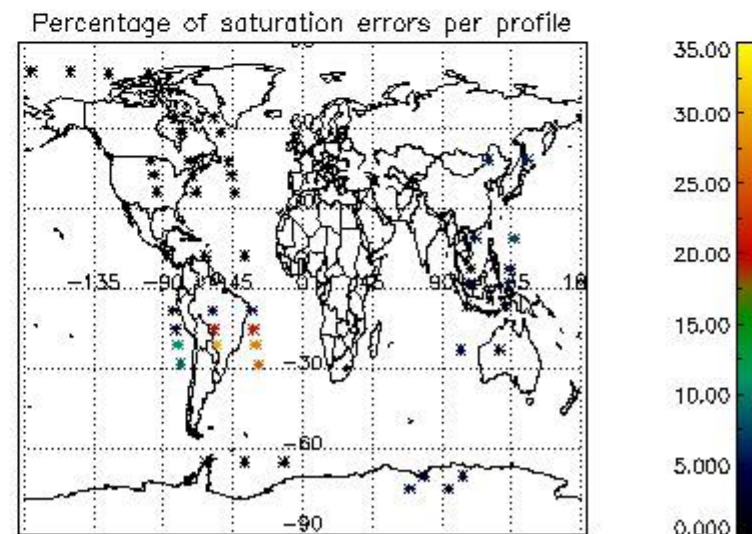

6. Statistics and plot of tangent altitude of the last measurement (DARK & BRIGHT products without errors)

6.1 Statistics on tangent altitude lost:

Statistics	DARK	BRIGHT	TWILIGHT
Mean:	18.587	20.965	NaN
St. deviation:	2.5382	1.5621	NaN
Maximum:	22.979	24.124	NaN
Minimum:	14.129	18.051	NaN
Number of data:	20.000	16.000	NaN

6.2 Plot for DARK limb products