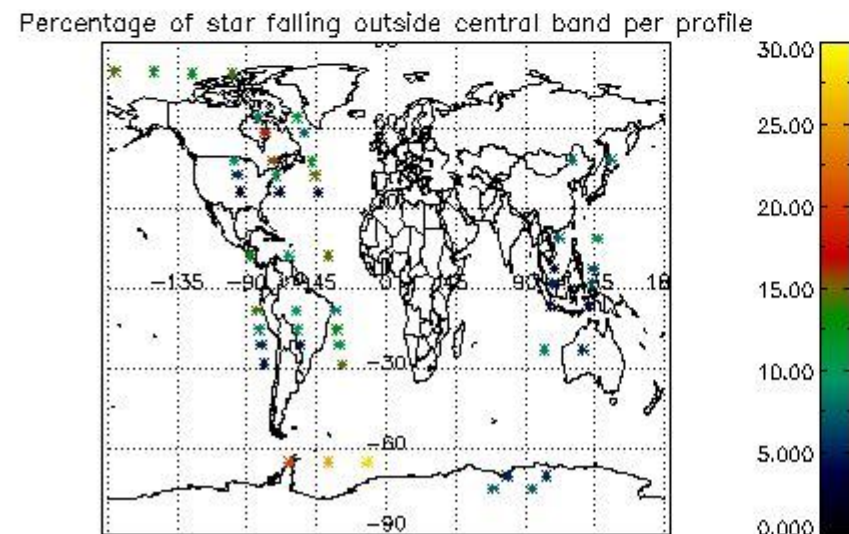

6. Statistics and plot of tangent altitude of the last measurement (DARK & BRIGHT products without errors)

6.1 Statistics on tangent altitude lost:

Statistics	DARK	BRIGHT	TWILIGHT
Mean:	18.587	20.965	NaN
St. deviation:	2.5382	1.5621	NaN
Maximum:	22.979	24.124	NaN
Minimum:	14.129	18.051	NaN
Number of data:	20.000	16.000	NaN

6.2 Plot for DARK limb products