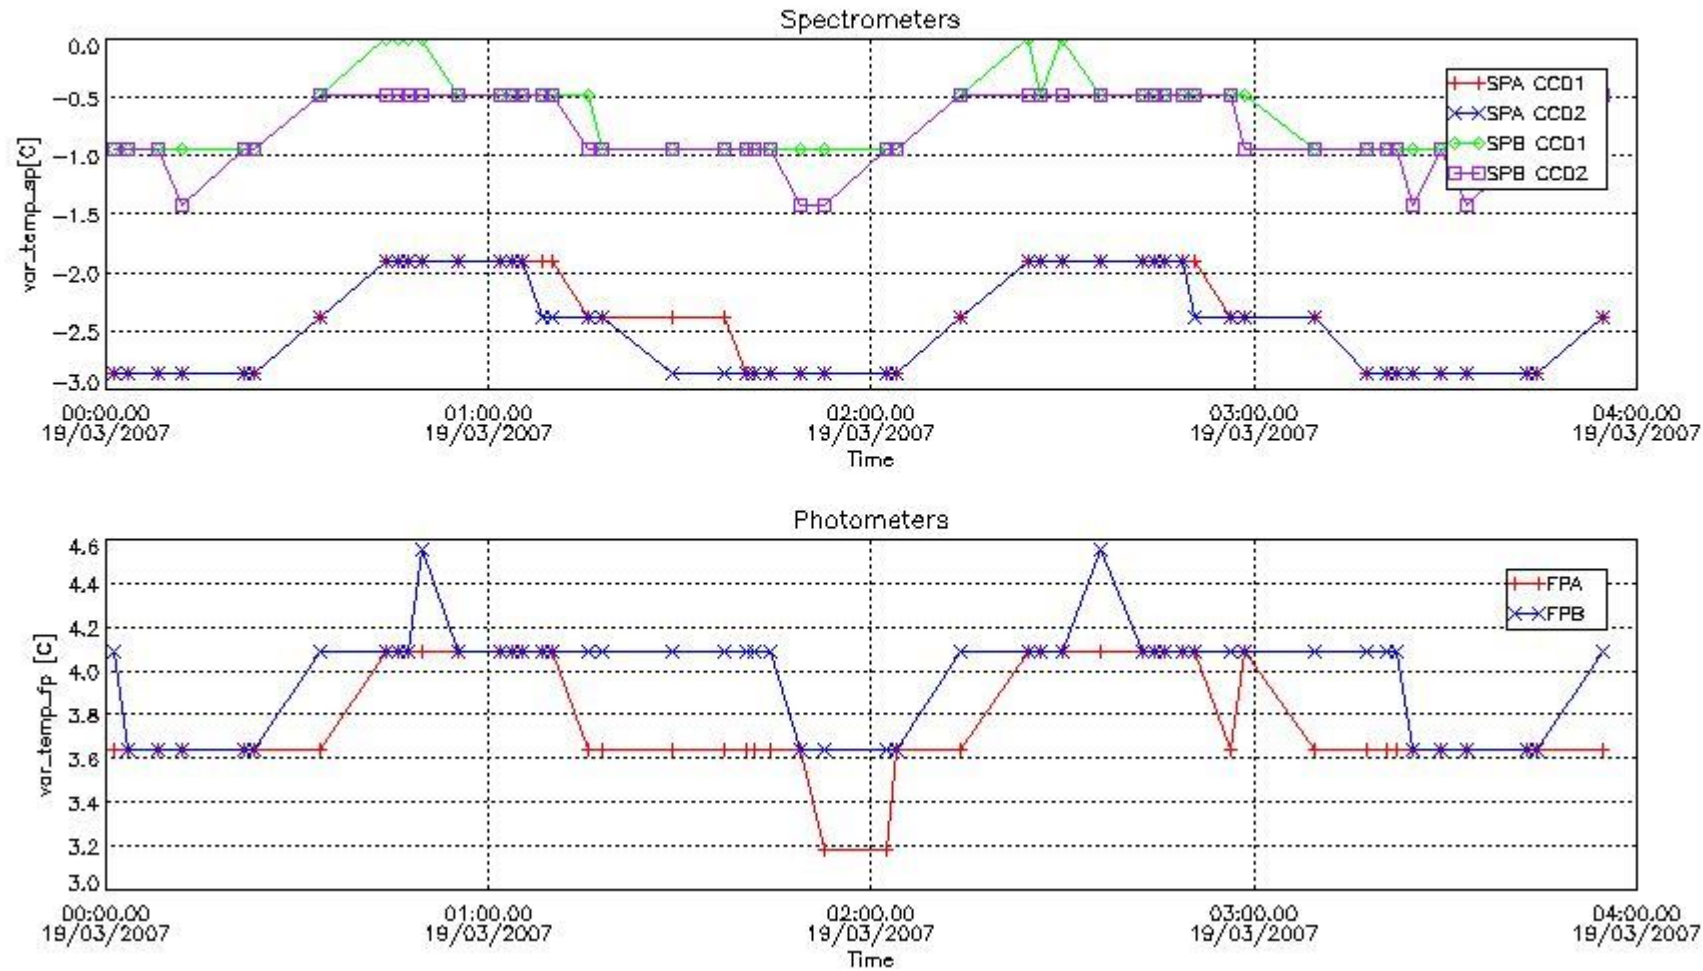

4. Overview of dark signal processing per product

The Dark Charge (DC) is a temperature-dependant signal added to the useful measurements and it is therefore subtracted from them during the processing. There are two phenomena that produce a continuous increase of the DC: the "hot pixels" (a pixel is "hot" when its DC exceeds by a significant amount its value measured on ground at the same temperature) and the "Random Telegraphic Signal" (abrupt change positive or negative of the CCD pixel signal, random in time, affecting only the DC part of the signal and not the photon generated signal).

In this section a list of products that did not use the Dark Sky Area (DSA) observation for the DC computation is given. It is also provided the mean DC plot per product for dark limb products with no error flag set.

4.1 All products used the DSA observation for the DC computation

4.2 Plot of mean dark charges per product: only products in DARK limb conditions without errors are used