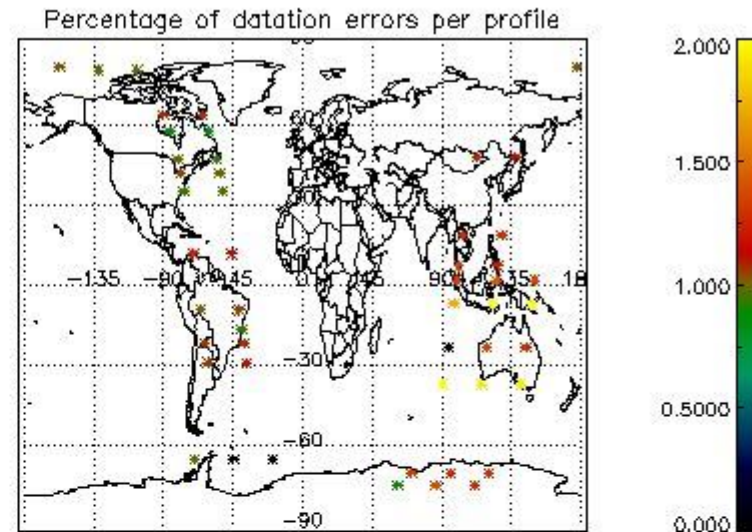

6. Statistics and plot of tangent altitude of the last measurement (DARK & BRIGHT products without errors)

6.1 Statistics on tangent altitude lost:

Statistics	DARK	BRIGHT	TWILIGHT
Mean:	18.024	20.735	NaN
St. deviation:	1.9196	5.0729	NaN
Maximum:	21.025	26.673	NaN
Minimum:	15.311	4.1491	NaN
Number of data:	13.000	18.000	NaN

6.2 Plot for DARK limb products