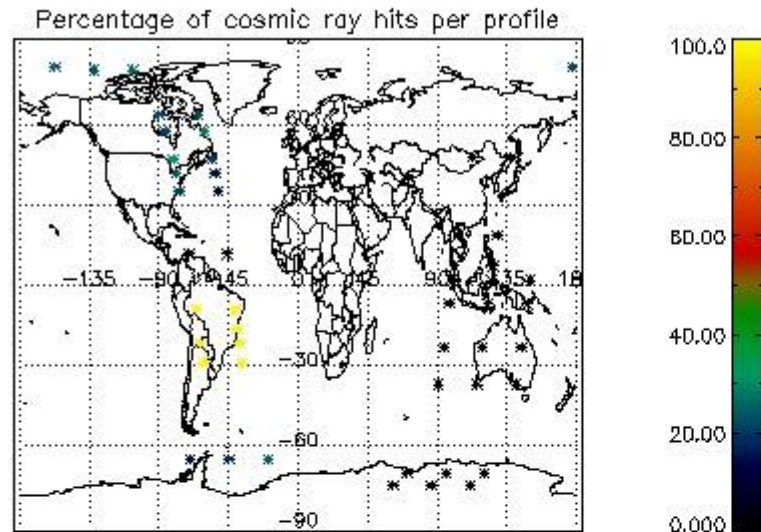

6. Statistics and plot of tangent altitude of the last measurement (DARK & BRIGHT products without errors)

6.1 Statistics on tangent altitude lost:

Statistics	DARK	BRIGHT	TWILIGHT
Mean:	18.024	20.735	NaN
St. deviation:	1.9196	5.0729	NaN
Maximum:	21.025	26.673	NaN
Minimum:	15.311	4.1491	NaN
Number of data:	13.000	18.000	NaN

6.2 Plot for DARK limb products