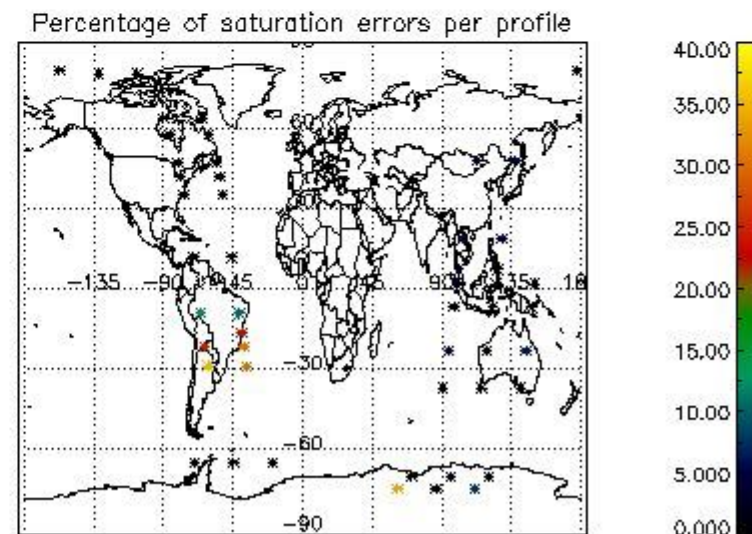

6. Statistics and plot of tangent altitude of the last measurement (DARK & BRIGHT products without errors)

6.1 Statistics on tangent altitude lost:

Statistics	DARK	BRIGHT	TWILIGHT
Mean:	18.024	20.735	NaN
St. deviation:	1.9196	5.0729	NaN
Maximum:	21.025	26.673	NaN
Minimum:	15.311	4.1491	NaN
Number of data:	13.000	18.000	NaN

6.2 Plot for DARK limb products