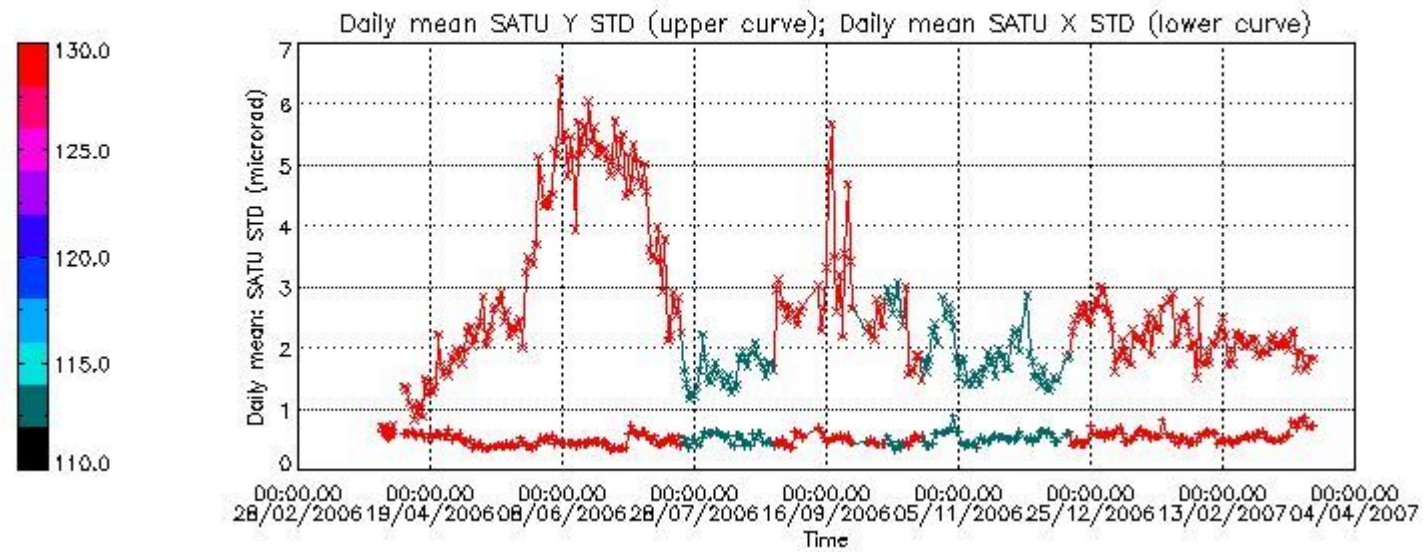

Number of data:	14800.	14800.	16150.	16150.

7.2.2 Trend of daily SATU NEA St. deviation since 1st April 2006 (dark limb)

The long term trend of the SATU 'X' and 'Y' standard deviations should be constant during the whole mission.

The colorbar represents the start tangent altitude (km) of the occultations.

Upper curve: STD of SATU Y axis

Lower curve: STD of SATU X axis

8. Auxiliary Data Files used for the production reported in section 2.4

The number reported in the third column indicates since which file (see list in section 2.4) the corresponding auxiliary file has been used. The fourth column is the date of those product files.

Type	Auxiliary Filename	Used since product	Used since product date
INST_PHYS_CHARACTERISTICS	GOM_INS_AXNIEC20050627_150713_20030716_120000_20100101_000000	1	19-MAR-2007 00:01:08
CALIBRATION_DATABASE	GOM_CAL_AXVIEC20070307_090230_20070305_000000_20100101_000000	1	19-MAR-2007 00:01:08
LEVEL-1B_PROC_CONFIG	GOM_PR1_AXNIEC20050627_151042_20020301_000000_20100101_000000	1	19-MAR-2007 00:01:08
STAR_CATALOGUE	GOM_CAT_AXVIEC20020121_161009_20020101_000000_20200101_000000	1	19-MAR-2007 00:01:08
STELLAR_SPECTRA_DATABANK	GOM_STS_AXNIEC20040308_103538_20020101_160000_20100101_000000	1	19-MAR-2007 00:01:08
ECMWF_FILE	AUX_ECF_AXNECM20070318_061112_20070318_210000_20070319_090000	1	19-MAR-2007 00:01:08
ECMWF_FILE	AUX_ECF_AXNECM20070318_181112_20070319_030000_20070319_150000	47	19-MAR-2007 03:33:14
OPTIONAL_ECMWF_FILE	MISSING	1	19-MAR-2007 00:01:08
ORBIT_DATA_FILE	DOR_NAV_OPNPDE20070318_211540_000057382056_00286_26392_2999.N1	1	19-MAR-2007 00:01:08
ORBIT_DATA_FILE	DOR_NAV_OPNPDE20070318_225637_000057382056_00287_26393_3000.N1	8	19-MAR-2007 00:43:51
ORBIT_DATA_FILE	DOR_NAV_OPNPDE20070319_003734_000054192056_00288_26394_3001.N1	30	19-MAR-2007 02:24:28
ORBIT_DATA_FILE	DOR_NAV_OPNPDE20070319_021312_000041442056_00289_26395_3002.N1	47	19-MAR-2007 03:33:14