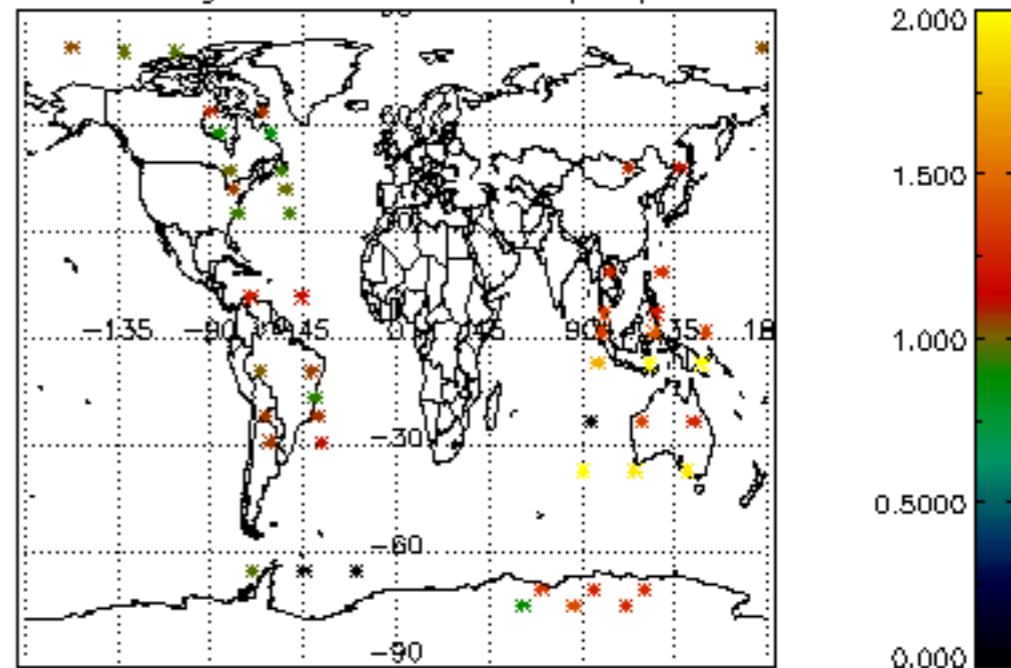

Percentage of datation errors per profile