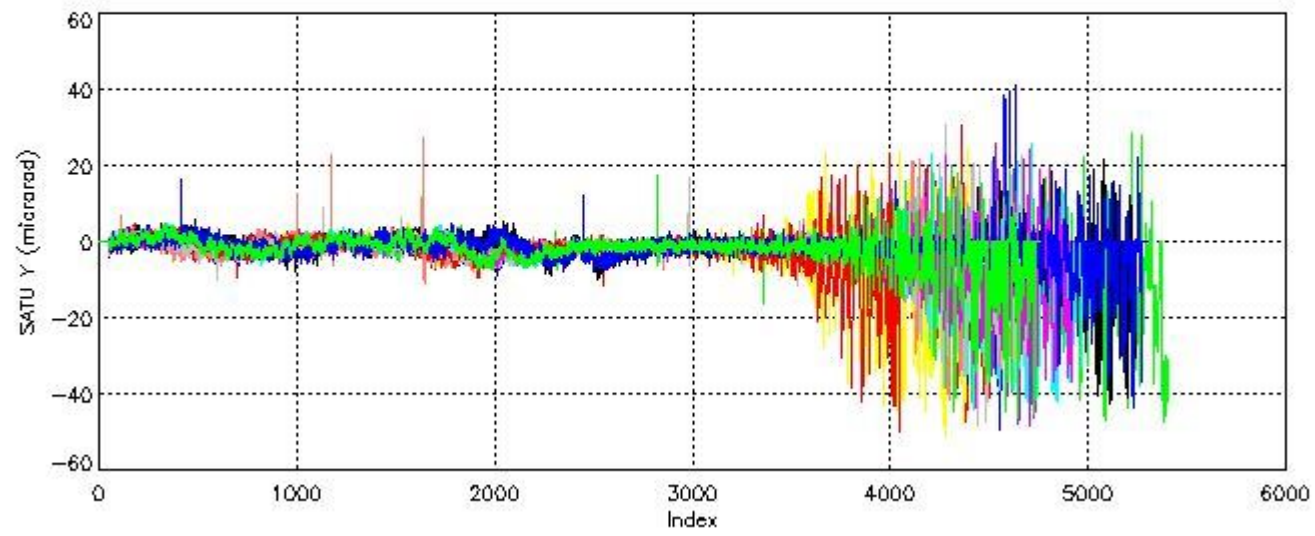

7.2 Statistics on SATU Noise Equivalent Angle (NEA) for DARK (D) and BRIGHT (B) products above 105 kms

The Star Acquisition and Tracking Unit (it is the CCD that tracks the star while it is occulted) Noise Equivalent Angle consists of the statistical angular variation of the SATU data above the atmosphere.

Statistics (in microradians) above 105 km are computed for every occultation, giving four values per occultation: one in the 'X' direction and one in the 'Y' direction for dark and bright limbs. A mean value per day in every direction and limb is calculated and monitored in order to assess instrument performance in terms of star pointing.

7.2.1 SATU NEA Statistics (table)

Statistics	SATU X (D)	SATU Y (D)	SATU X (B)	SATU Y (B)
Mean:	0.27206	-0.63001	0.22673	-0.64104
St. deviation:	0.72682	1.8261	0.71918	1.8025
Maximum:	16.300	16.300	5.3000	5.9000
Minimum:	-10.200	-10.200	-4.9000	-7.8000