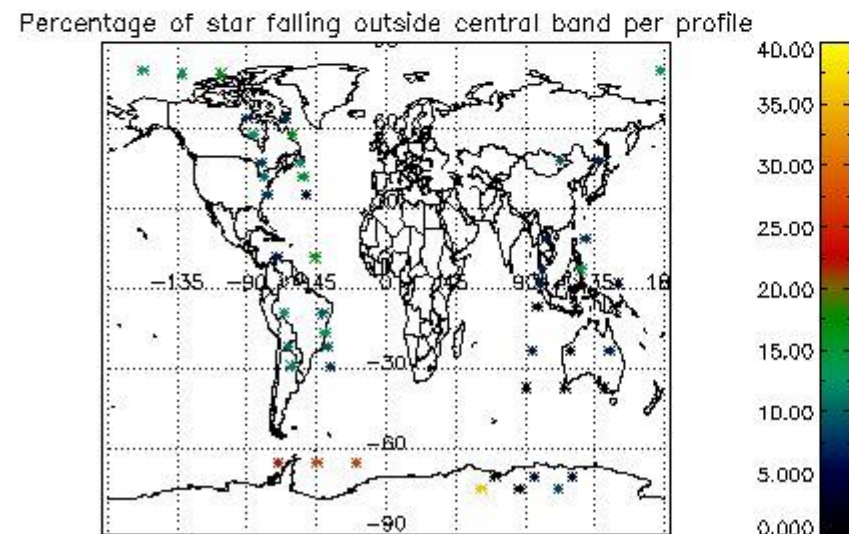

5.2 Plot quality information per product (time dependant)

5.3 Plot quality information per product (world map)

6. Statistics and plot of tangent altitude of the last measurement (DARK & BRIGHT products without errors)