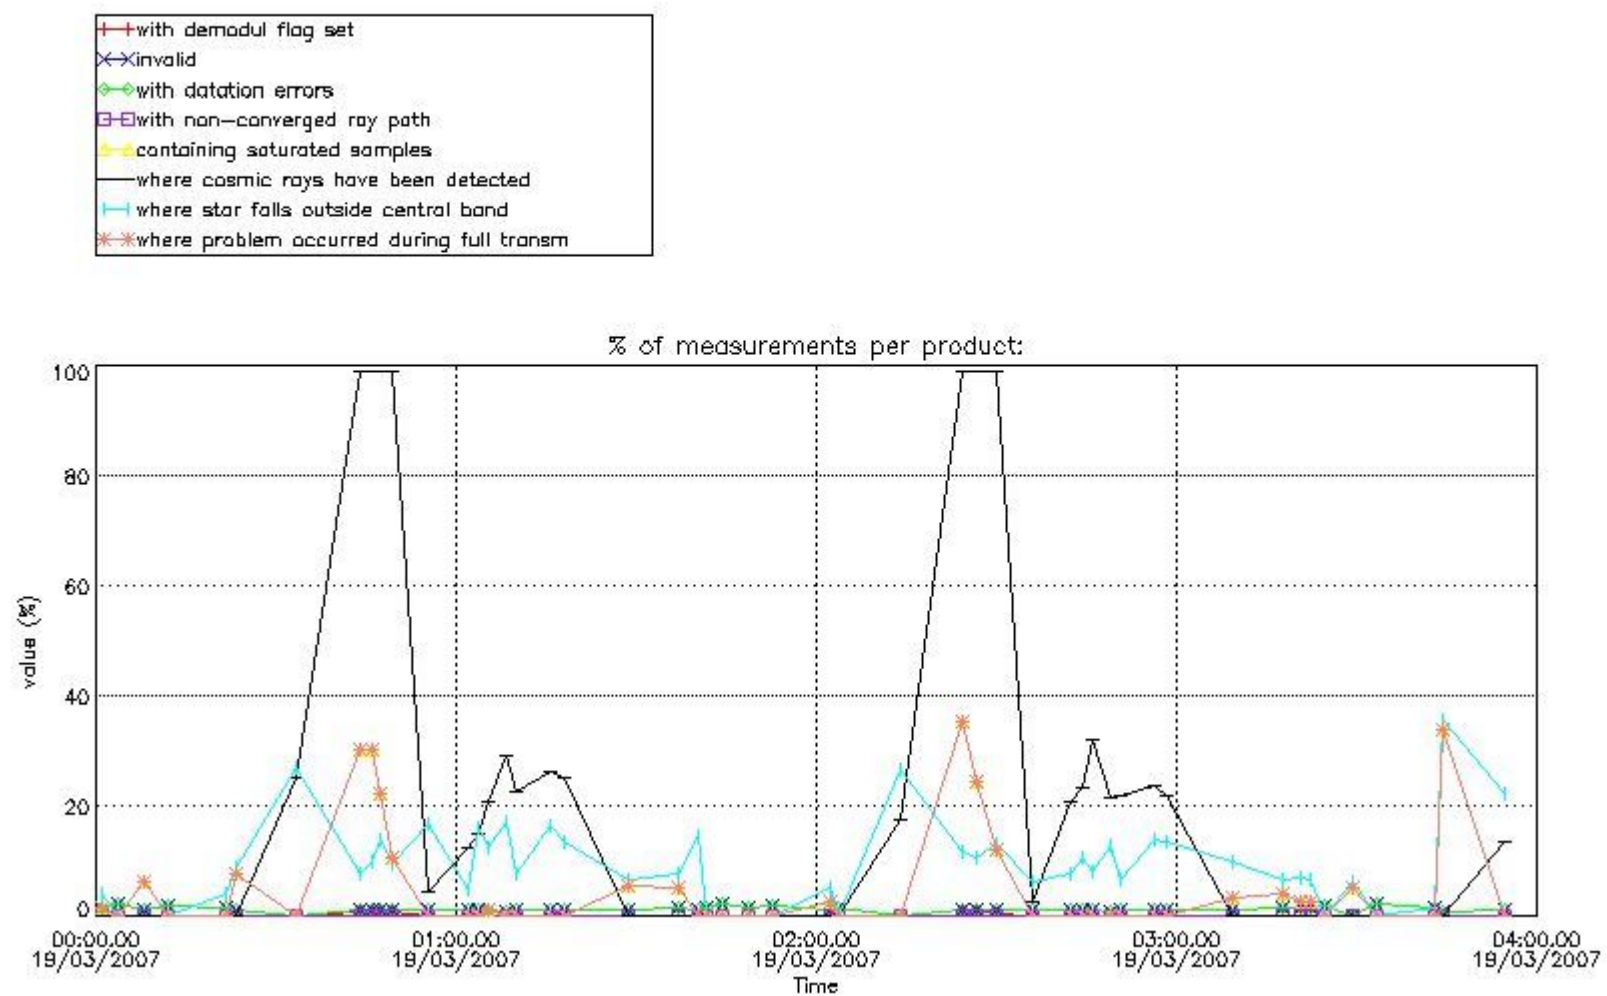

At least one measurement with demodulation flag set:	22.0000 %
Reference spectrum computed from DB:	0.00000 %
Reference spectrum with small number of measurements:	0.00000 %
SATU data not used:	0.00000 %

5.2 Plot quality information per product (time dependant)

5.3 Plot quality information per product (world map)