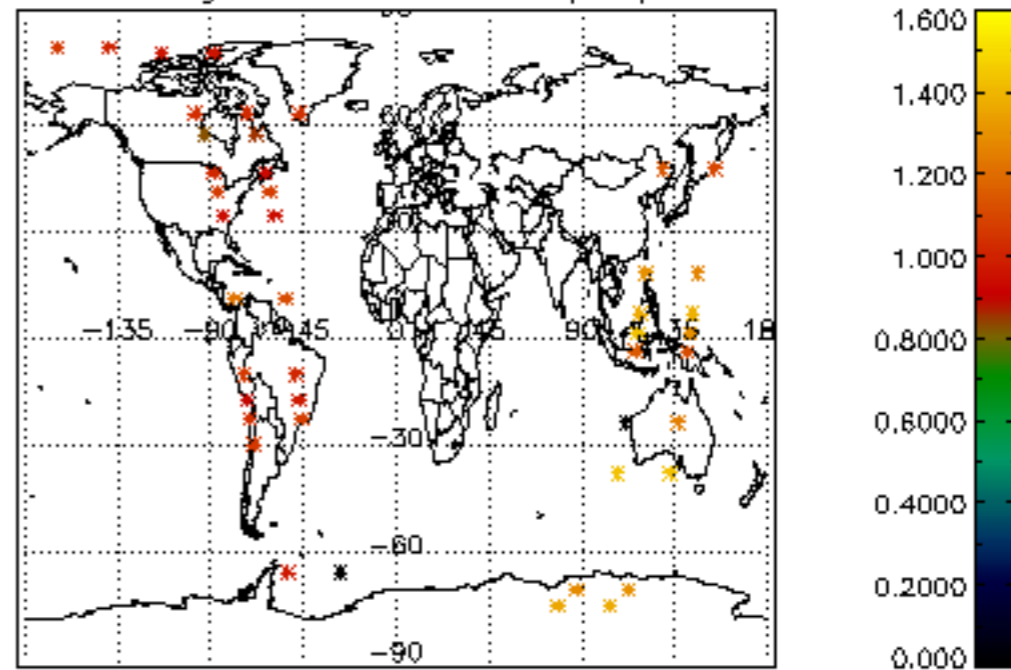

Percentage of datation errors per profile