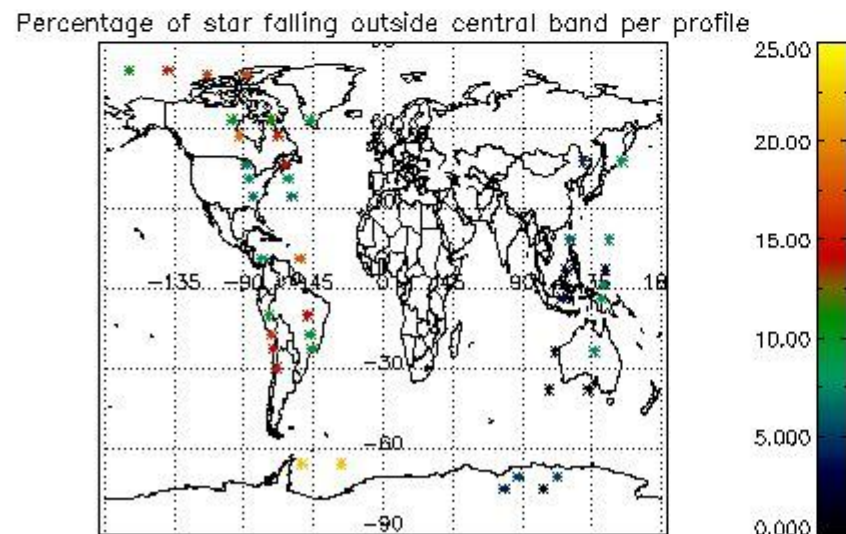

5.2 Plot quality information per product (time dependant)

5.3 Plot quality information per product (world map)

6. Statistics and plot of tangent altitude of the last measurement (DARK & BRIGHT products without errors)