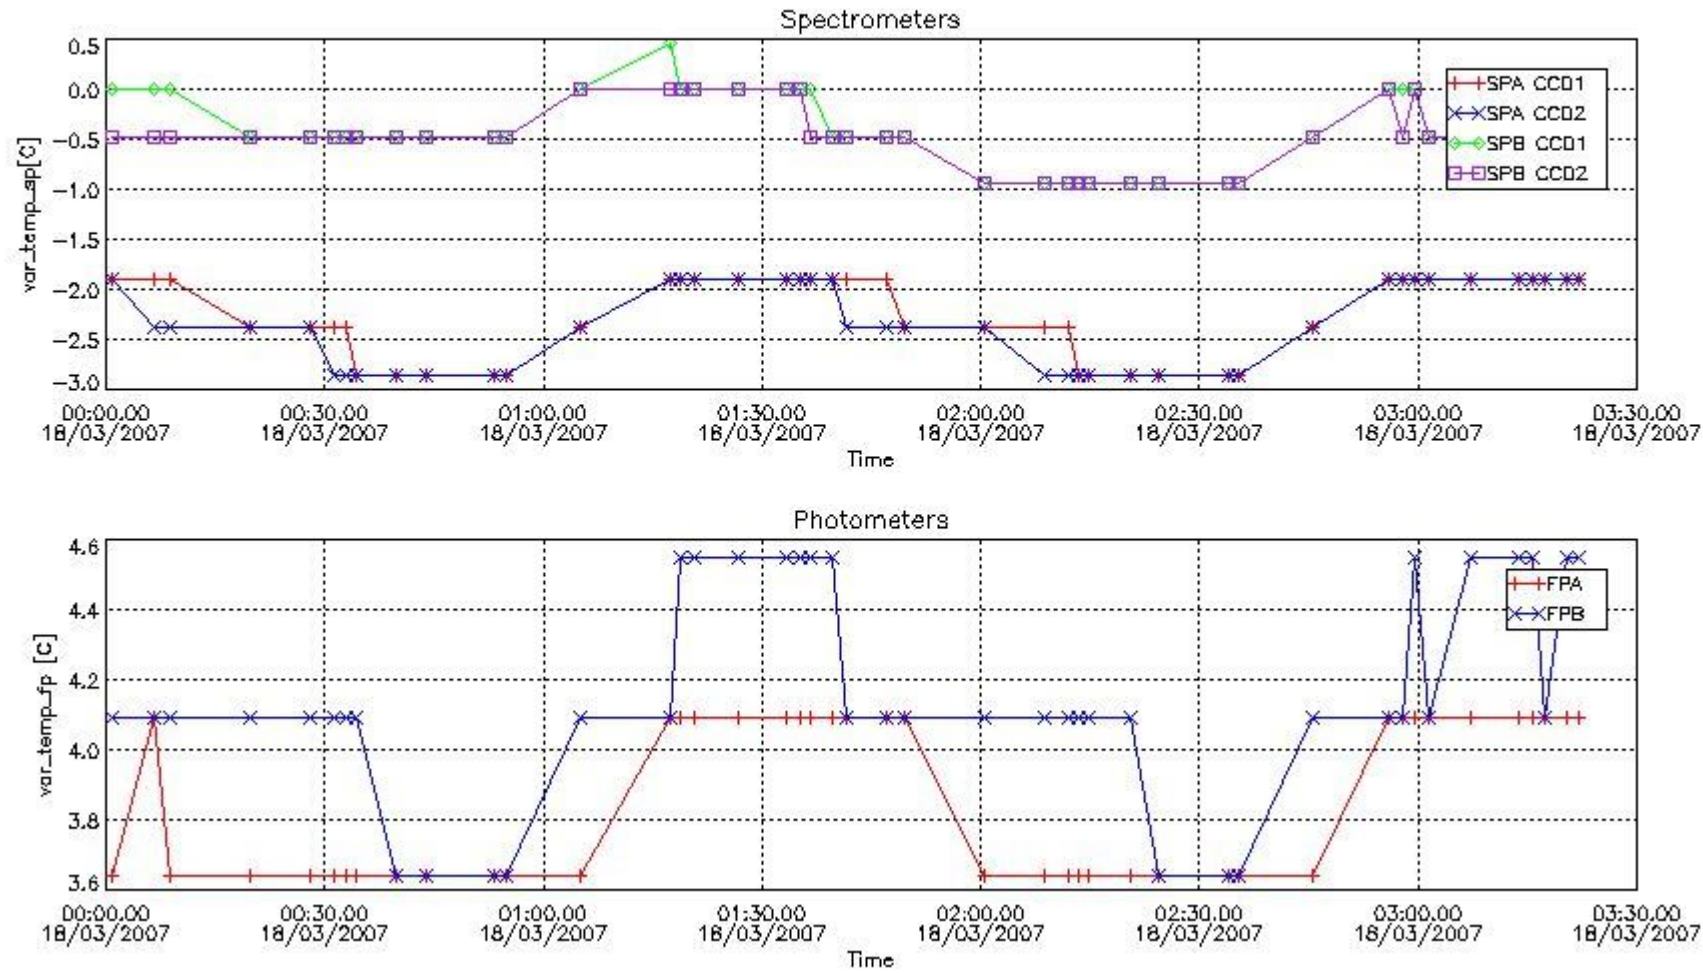

4. Overview of dark signal processing per product

The Dark Charge (DC) is a temperature-dependant signal added to the useful measurements and it is therefore subtracted from them during the processing. There are two phenomena that produce a continuous increase of the DC: the "hot pixels" (a pixel is "hot" when its DC exceeds by a significant amount its value measured on ground at the same temperature) and the "Random Telegraphic Signal" (abrupt change positive or negative of the CCD pixel signal, random in time, affecting only the DC part of the signal and not the photon generated signal).

In this section a list of products that did not use the Dark Sky Area (DSA) observation for the DC computation is given. It is also provided the mean DC plot per product for dark limb products with no error flag set.

4.1 All products used the DSA observation for the DC computation

4.2 Plot of mean dark charges per product: only products in DARK limb conditions without errors are used