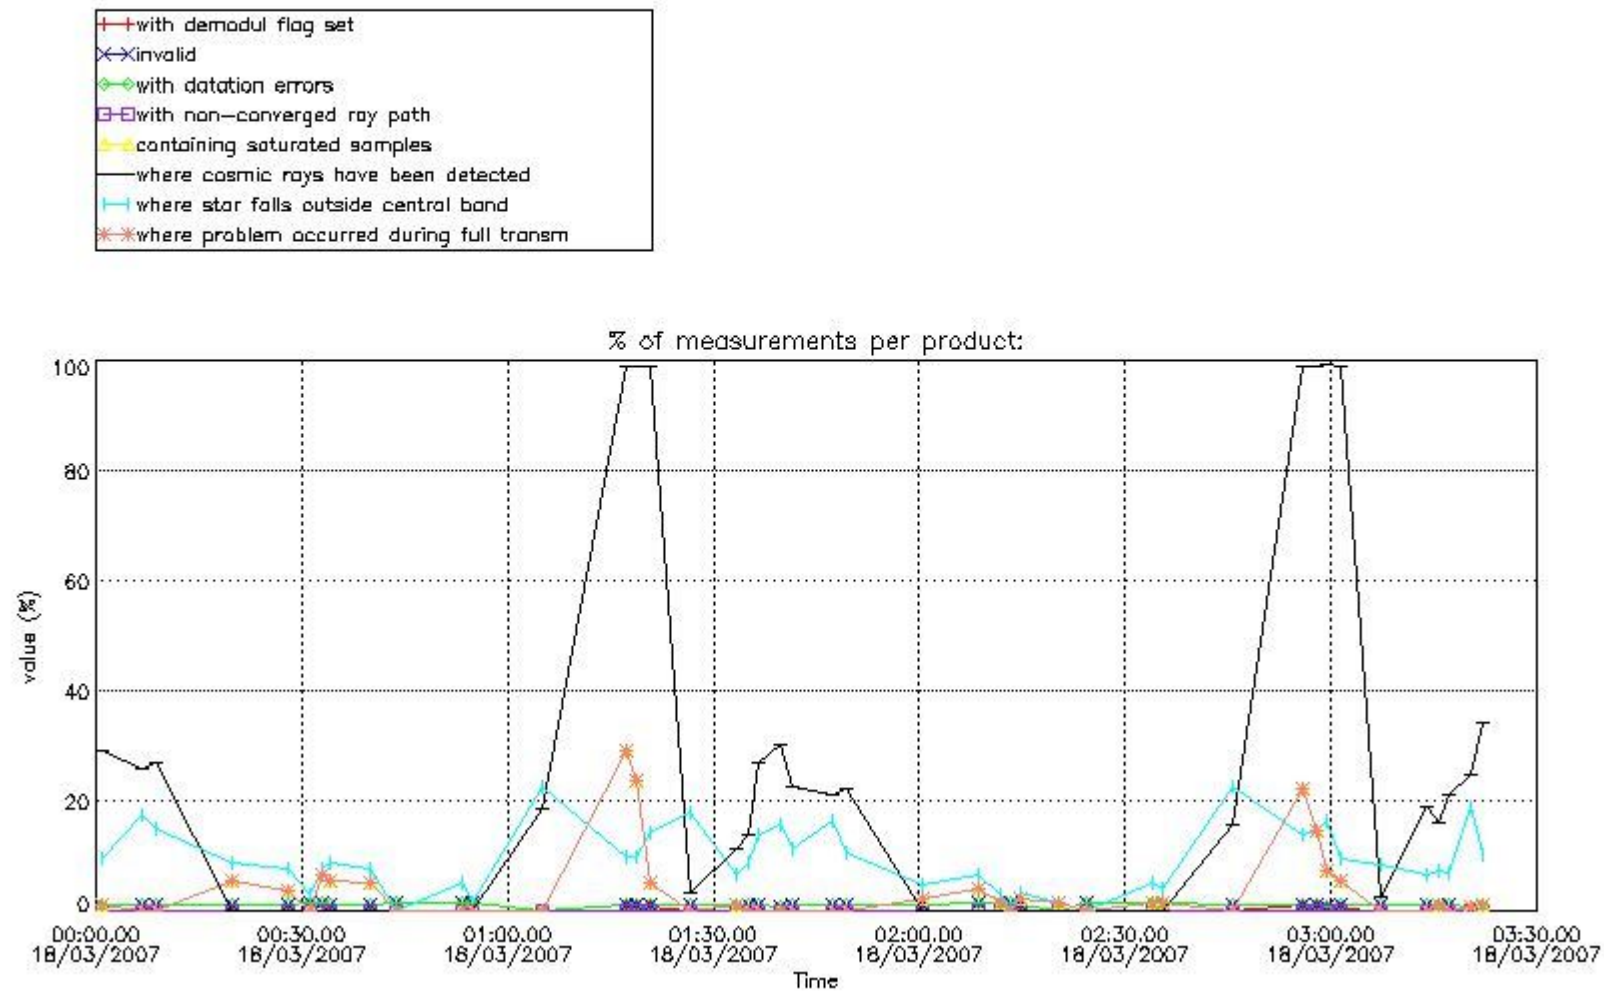

At least one measurement with demodulation flag set:	25.0000 %
Reference spectrum computed from DB:	0.00000 %
Reference spectrum with small number of measurements:	0.00000 %
SATU data not used:	0.00000 %

5.2 Plot quality information per product (time dependant)

5.3 Plot quality information per product (world map)