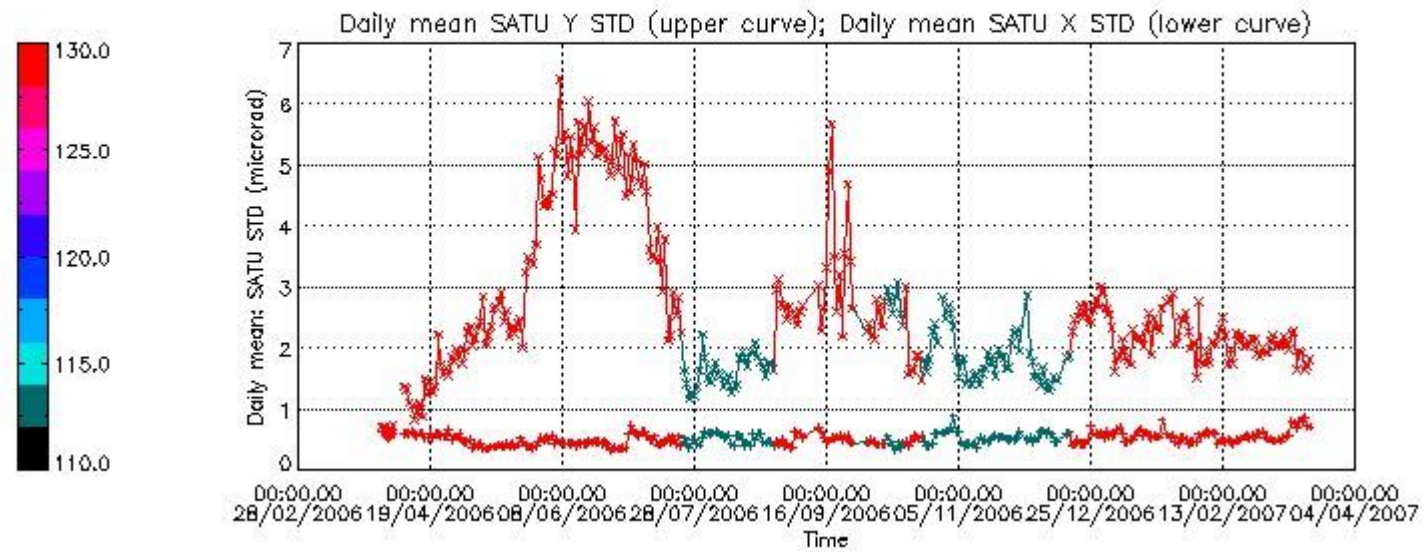

Number of data:	17350.	17350.	17050.	17050.

7.2.2 Trend of daily SATU NEA St. deviation since 1st April 2006 (dark limb)

The long term trend of the SATU 'X' and 'Y' standard deviations should be constant during the whole mission.

The colorbar represents the start tangent altitude (km) of the occultations.

Upper curve: STD of SATU Y axis

Lower curve: STD of SATU X axis

8. Auxiliary Data Files used for the production reported in section 2.4

The number reported in the third column indicates since which file (see list in section 2.4) the corresponding auxiliary file has been used. The fourth column is the date of those product files.

Type	Auxiliary Filename	Used since product	Used since product date
INST_PHYS_CHARACTERISTICS	GOM_INS_AXNIEC20050627_150713_20030716_120000_20100101_000000	1	18-MAR-2007 00:00:53
CALIBRATION_DATABASE	GOM_CAL_AXVIEC20070307_090230_20070305_000000_20100101_000000	1	18-MAR-2007 00:00:53
LEVEL-1B_PROC_CONFIG	GOM_PR1_AXNIEC20050627_151042_20020301_000000_20100101_000000	1	18-MAR-2007 00:00:53
STAR_CATALOGUE	GOM_CAT_AXVIEC20020121_161009_20020101_000000_20200101_000000	1	18-MAR-2007 00:00:53
STELLAR_SPECTRA_DATABANK	GOM_STS_AXNIEC20040308_103538_20020101_160000_20100101_000000	1	18-MAR-2007 00:00:53
ECMWF_FILE	AUX_ECF_AXNECM20070317_061112_20070317_210000_20070318_090000	1	18-MAR-2007 00:00:53
OPTIONAL_ECMWF_FILE	MISSING	1	18-MAR-2007 00:00:53
ORBIT_DATA_FILE	DOR_NAV_OPNPDE20070317_214741_000057382056_00272_26378_2992.N1	1	18-MAR-2007 00:00:53
ORBIT_DATA_FILE	DOR_NAV_OPNPDE20070317_232838_000057382056_00273_26379_2993.N1	14	18-MAR-2007 01:17:20
ORBIT_DATA_FILE	DOR_NAV_OPNPDE20070318_010935_000038252056_00274_26380_3103.N1	31	18-MAR-2007 02:24:25