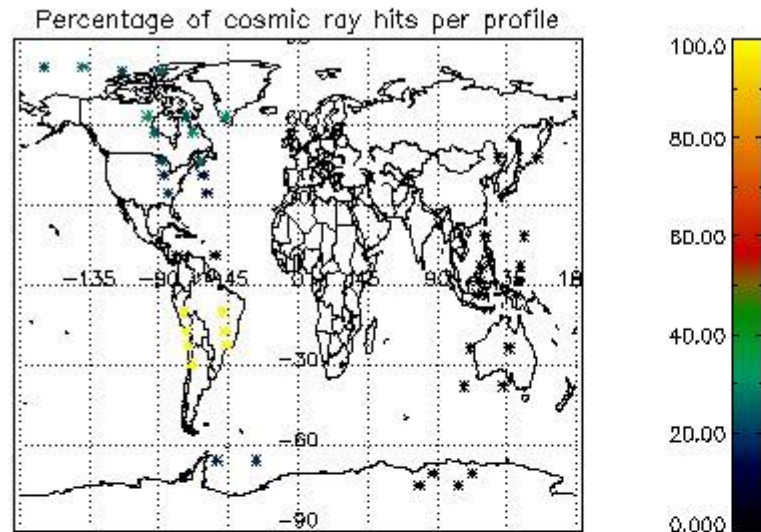

6. Statistics and plot of tangent altitude of the last measurement (DARK & BRIGHT products without errors)

6.1 Statistics on tangent altitude lost:

Statistics	DARK	BRIGHT	TWILIGHT
Mean:	17.696	25.286	NaN
St. deviation:	2.2846	8.3581	NaN
Maximum:	20.608	47.637	NaN
Minimum:	13.847	19.300	NaN
Number of data:	15.000	18.000	NaN

6.2 Plot for DARK limb products