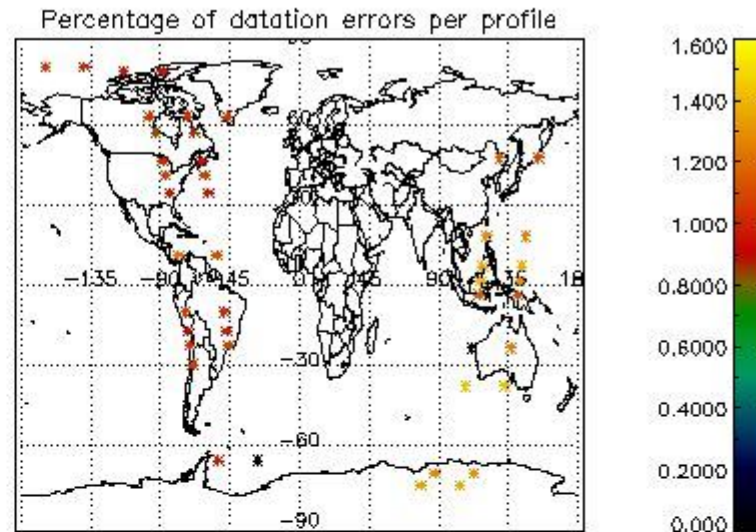

6. Statistics and plot of tangent altitude of the last measurement (DARK & BRIGHT products without errors)

6.1 Statistics on tangent altitude lost:

Statistics	DARK	BRIGHT	TWILIGHT
Mean:	17.696	25.286	NaN
St. deviation:	2.2846	8.3581	NaN
Maximum:	20.608	47.637	NaN
Minimum:	13.847	19.300	NaN
Number of data:	15.000	18.000	NaN

6.2 Plot for DARK limb products