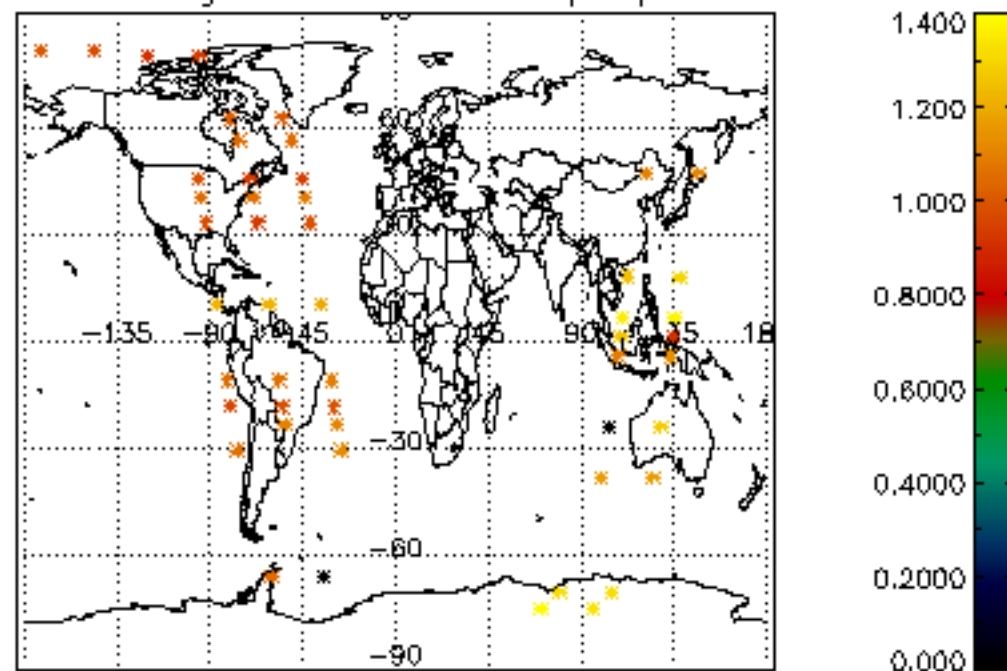

Percentage of cosmic ray hits per profile

Percentage of datation errors per profile

Percentage of star falling outside central band per profile

Percentage of saturation errors per profile

Tangent altitude at which the star is lost