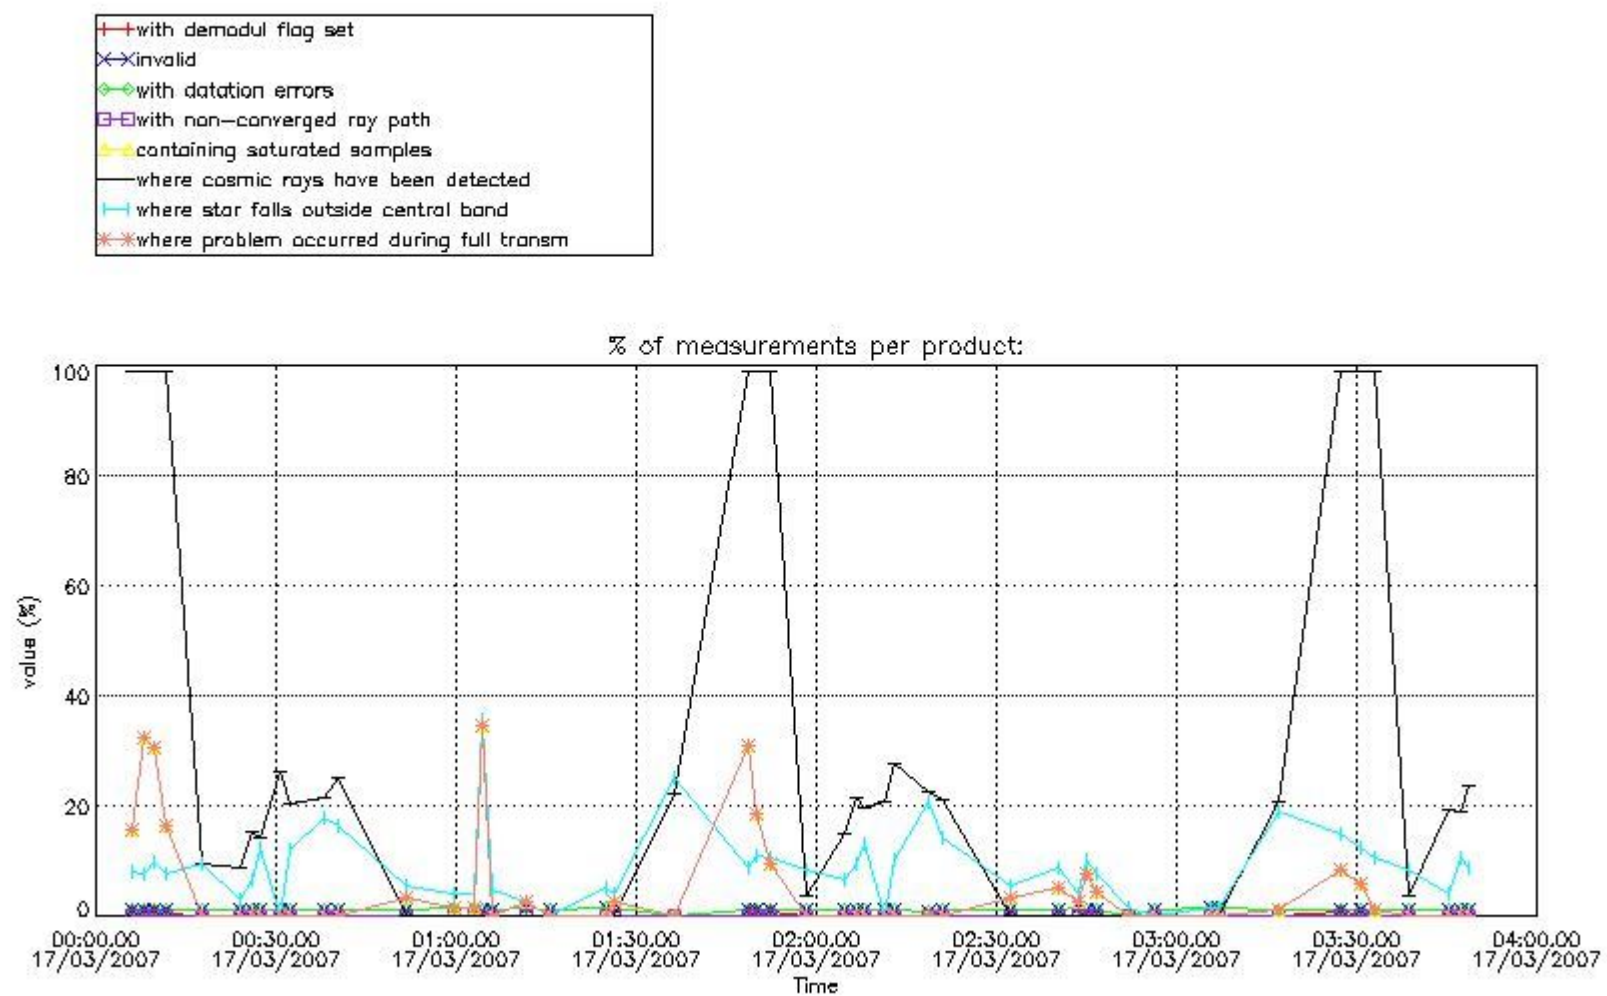

At least one measurement with demodulation flag set:	22.0000 %
Reference spectrum computed from DB:	0.00000 %
Reference spectrum with small number of measurements:	0.00000 %
SATU data not used:	0.00000 %

5.2 Plot quality information per product (time dependant)

5.3 Plot quality information per product (world map)