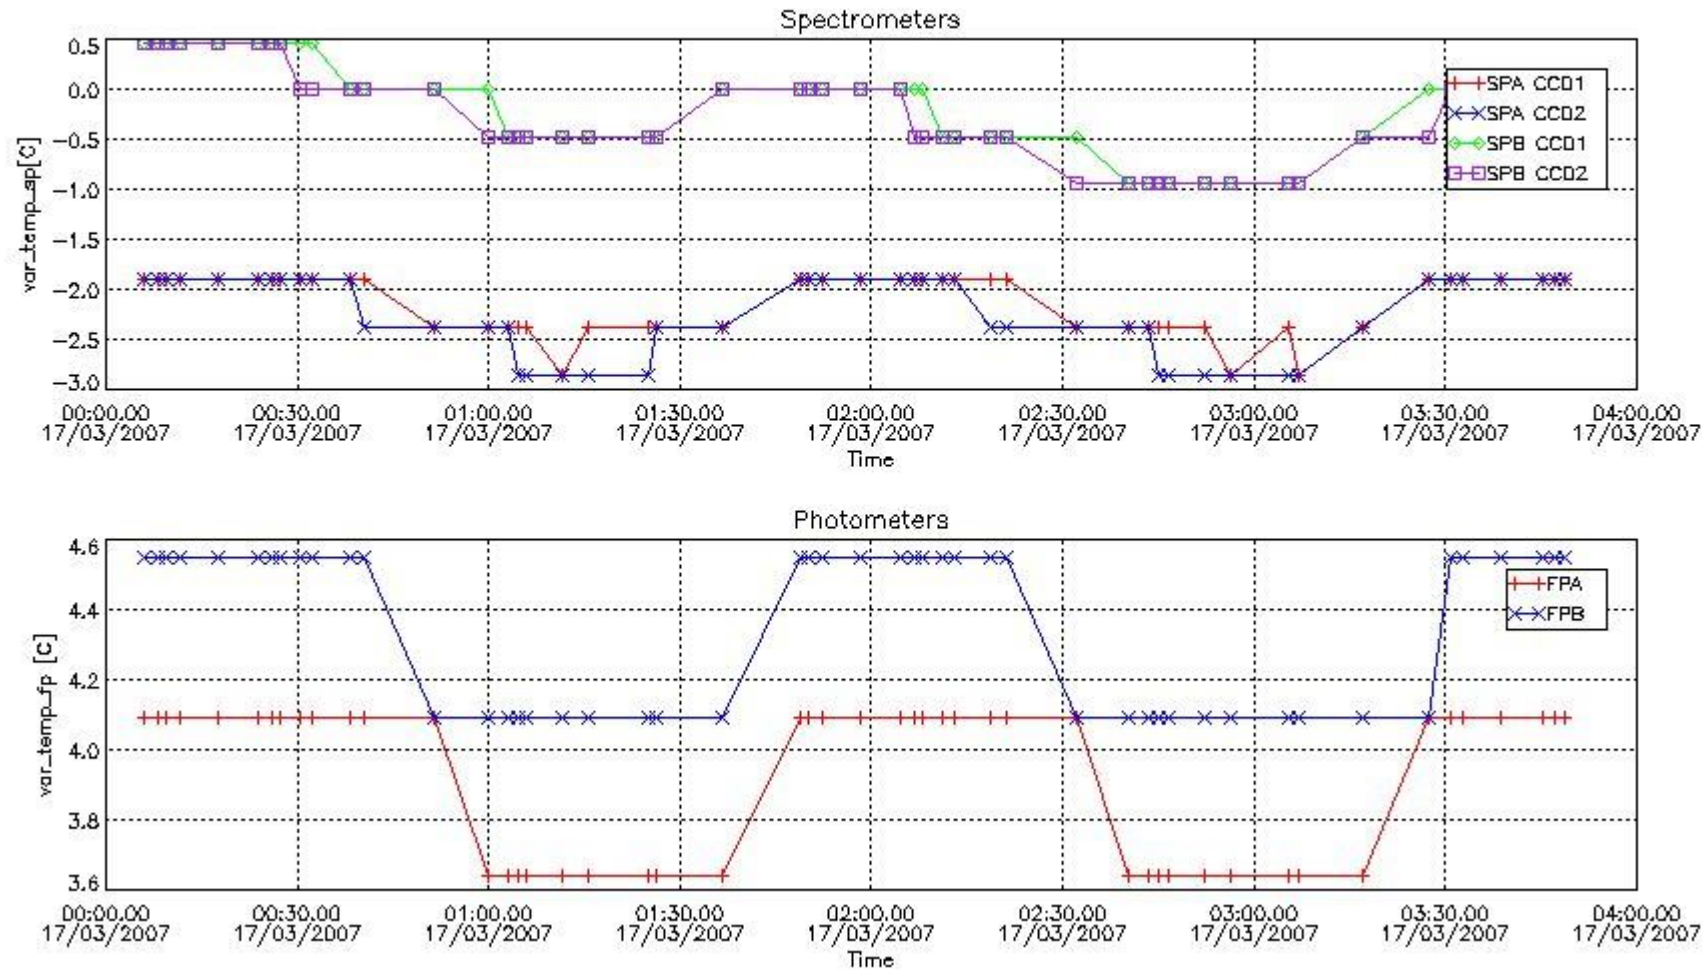

4. Overview of dark signal processing per product

The Dark Charge (DC) is a temperature-dependant signal added to the useful measurements and it is therefore subtracted from them during the processing. There are two phenomena that produce a continuous increase of the DC: the "hot pixels" (a pixel is "hot" when its DC exceeds by a significant amount its value measured on ground at the same temperature) and the "Random Telegraphic Signal" (abrupt change positive or negative of the CCD pixel signal, random in time, affecting only the DC part of the signal and not the photon generated signal).

In this section a list of products that did not use the Dark Sky Area (DSA) observation for the DC computation is given. It is also provided the mean DC plot per product for dark limb products with no error flag set.

4.1 All products used the DSA observation for the DC computation

4.2 Plot of mean dark charges per product: only products in DARK limb conditions without errors are used