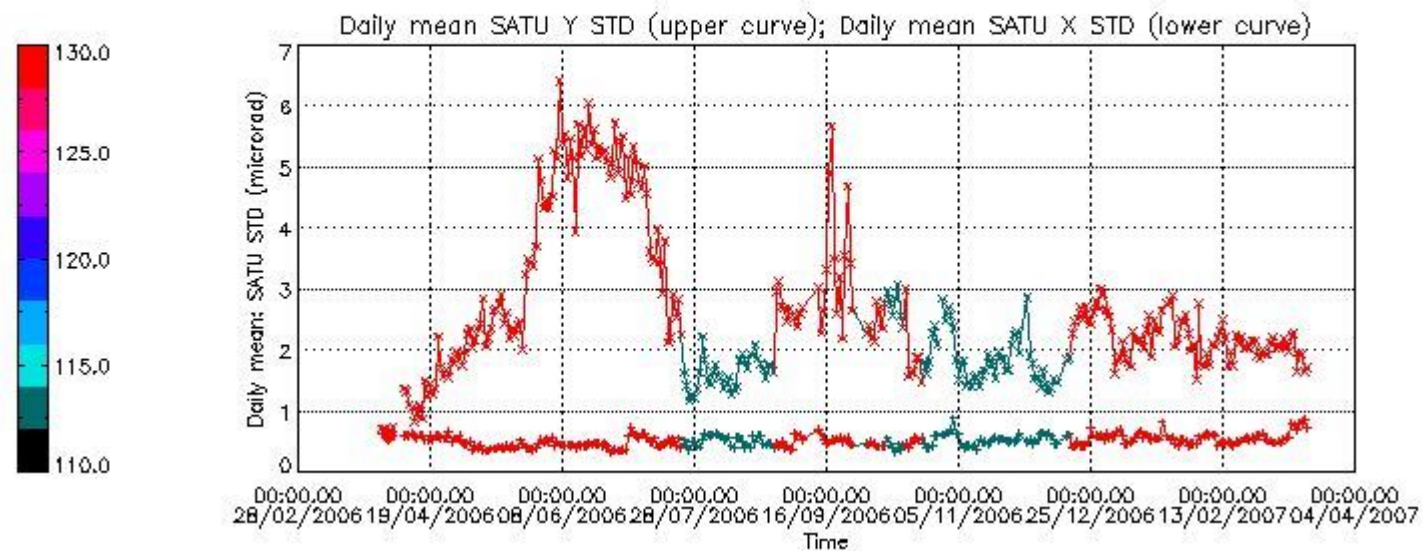

Number of data:	25500.	25500.	17350.	17350.

7.2.2 Trend of daily SATU NEA St. deviation since 1st April 2006 (dark limb)

The long term trend of the SATU 'X' and 'Y' standard deviations should be constant during the whole mission.

The colorbar represents the start tangent altitude (km) of the occultations.

Upper curve: STD of SATU Y axis

Lower curve: STD of SATU X axis

8. Auxiliary Data Files used for the production reported in section 2.4

The number reported in the third column indicates since which file (see list in section 2.4) the corresponding auxiliary file has been used. The fourth column is the date of those product files.

Type	Auxiliary Filename	Used since product	Used since product date
INST_PHYS_CHARACTERISTICS	GOM_INS_AXNIEC20050627_150713_20030716_120000_20100101_000000	1	17-MAR-2007 00:06:05
CALIBRATION_DATABASE	GOM_CAL_AXVIEC20070307_090230_20070305_000000_20100101_000000	1	17-MAR-2007 00:06:05
LEVEL-1B_PROC_CONFIG	GOM_PR1_AXNIEC20050627_151042_20020301_000000_20100101_000000	1	17-MAR-2007 00:06:05
STAR_CATALOGUE	GOM_CAT_AXVIEC20020121_161009_20020101_000000_20200101_000000	1	17-MAR-2007 00:06:05
STELLAR_SPECTRA_DATABANK	GOM_STS_AXNIEC20040308_103538_20020101_160000_20100101_000000	1	17-MAR-2007 00:06:05
ECMWF_FILE	AUX_ECF_AXNECM20070316_061111_20070316_210000_20070317_090000	1	17-MAR-2007 00:06:05
OPTIONAL_ECMWF_FILE	MISSING	1	17-MAR-2007 00:06:05
ORBIT_DATA_FILE	DOR_NAV_OPNPDE20070316_221942_000057382056_00258_26364_2986.N1	1	17-MAR-2007 00:06:05
ORBIT_DATA_FILE	DOR_NAV_OPNPDE20070317_000039_000054192056_00259_26365_2987.N1	23	17-MAR-2007 01:48:45
ORBIT_DATA_FILE	DOR_NAV_OPNPDE20070317_013617_000041442056_00260_26366_2988.N1	40	17-MAR-2007 02:56:10