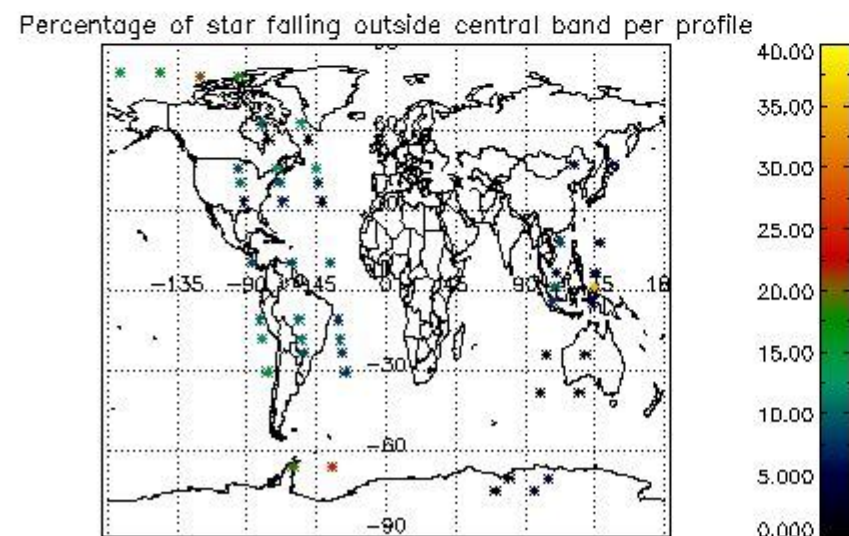

6. Statistics and plot of tangent altitude of the last measurement (DARK & BRIGHT products without errors)

6.1 Statistics on tangent altitude lost:

Statistics	DARK	BRIGHT	TWILIGHT
Mean:	18.709	22.272	NaN
St. deviation:	1.7554	5.6528	NaN
Maximum:	22.931	29.976	NaN
Minimum:	15.854	3.6143	NaN
Number of data:	22.000	18.000	NaN

6.2 Plot for DARK limb products