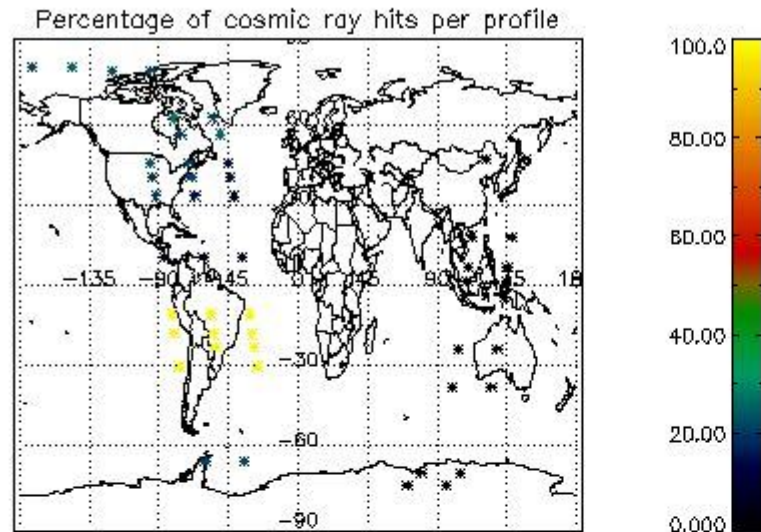

6. Statistics and plot of tangent altitude of the last measurement (DARK & BRIGHT products without errors)

6.1 Statistics on tangent altitude lost:

Statistics	DARK	BRIGHT	TWILIGHT
Mean:	18.709	22.272	NaN
St. deviation:	1.7554	5.6528	NaN
Maximum:	22.931	29.976	NaN
Minimum:	15.854	3.6143	NaN
Number of data:	22.000	18.000	NaN

6.2 Plot for DARK limb products