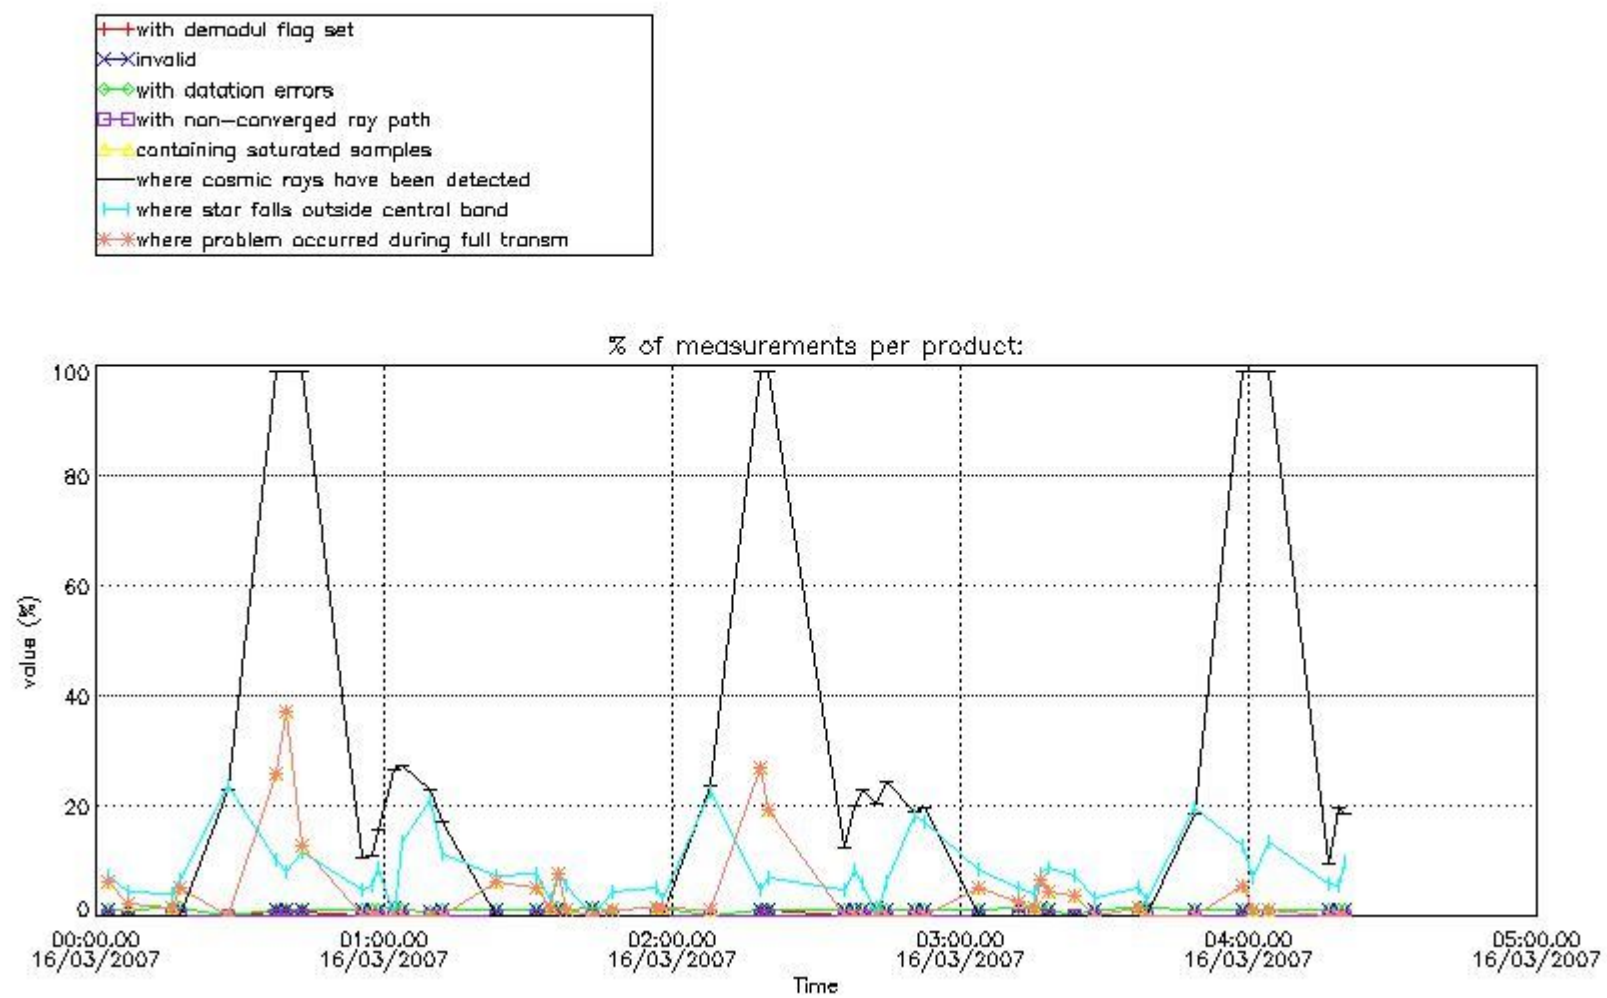

At least one measurement with demodulation flag set:	20.0000 %
Reference spectrum computed from DB:	0.00000 %
Reference spectrum with small number of measurements:	0.00000 %
SATU data not used:	0.00000 %

5.2 Plot quality information per product (time dependant)

5.3 Plot quality information per product (world map)