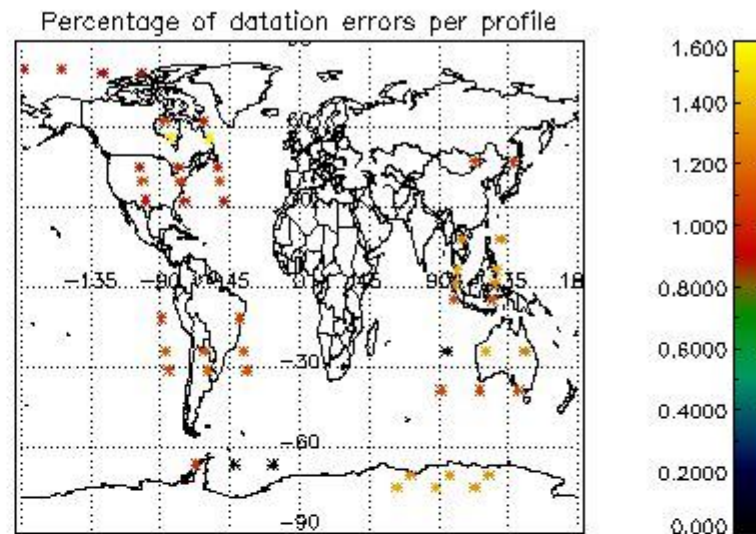

6. Statistics and plot of tangent altitude of the last measurement (DARK & BRIGHT products without errors)

6.1 Statistics on tangent altitude lost:

Statistics	DARK	BRIGHT	TWILIGHT
Mean:	19.307	21.944	NaN
St. deviation:	1.6453	2.1242	NaN
Maximum:	21.260	27.094	NaN
Minimum:	15.925	18.730	NaN
Number of data:	17.000	22.000	NaN

6.2 Plot for DARK limb products