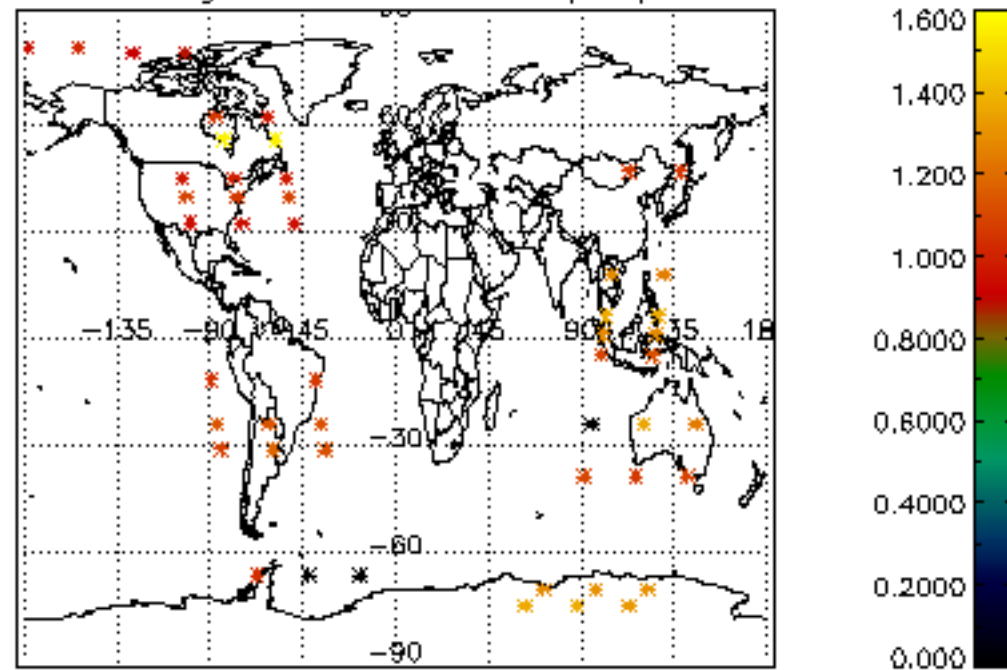

Percentage of datation errors per profile