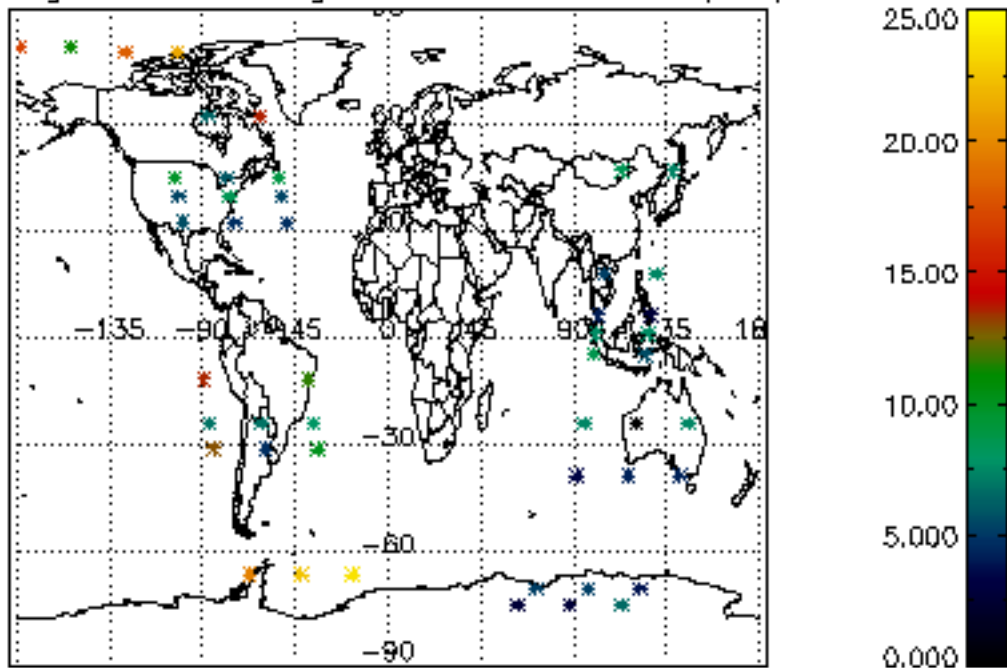

Percentage of star falling outside central band per profile