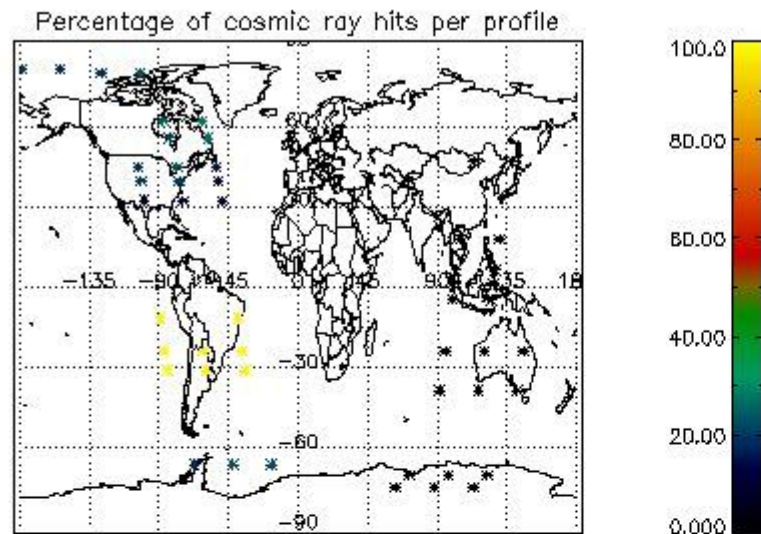

6. Statistics and plot of tangent altitude of the last measurement (DARK & BRIGHT products without errors)

6.1 Statistics on tangent altitude lost:

Statistics	DARK	BRIGHT	TWILIGHT
Mean:	19.307	21.944	NaN
St. deviation:	1.6453	2.1242	NaN
Maximum:	21.260	27.094	NaN
Minimum:	15.925	18.730	NaN
Number of data:	17.000	22.000	NaN

6.2 Plot for DARK limb products