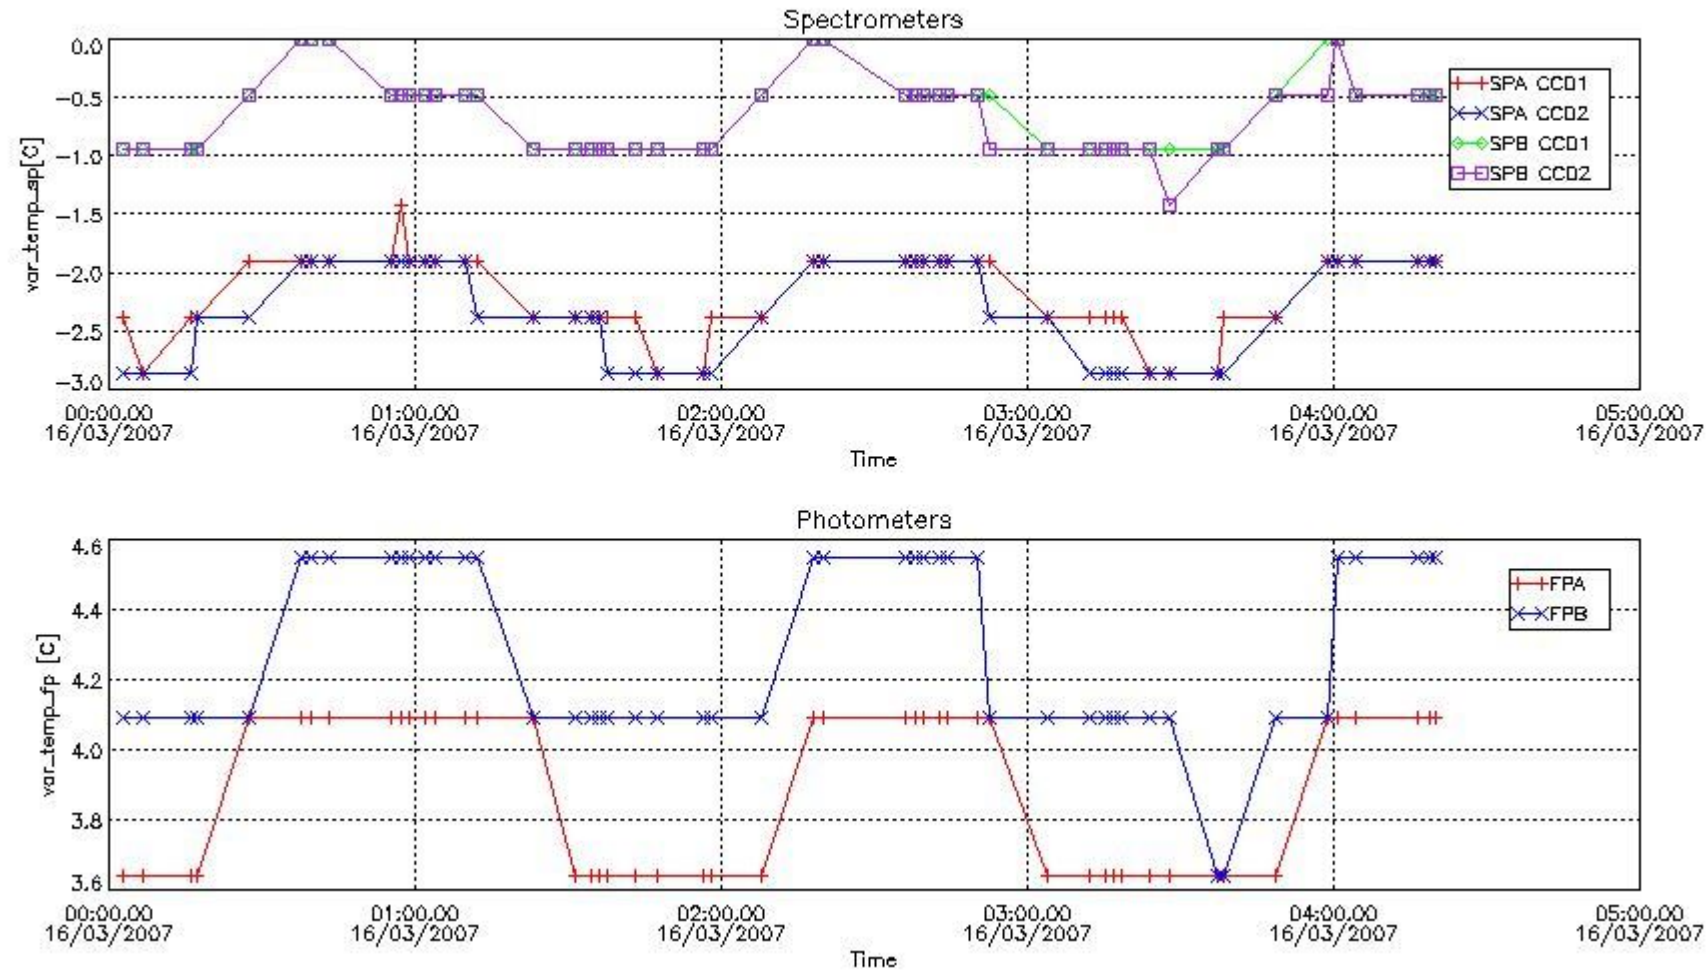

4. Overview of dark signal processing per product

The Dark Charge (DC) is a temperature-dependant signal added to the useful measurements and it is therefore subtracted from them during the processing. There are two phenomena that produce a continuous increase of the DC: the "hot pixels" (a pixel is "hot" when its DC exceeds by a significant amount its value measured on ground at the same temperature) and the "Random Telegraphic Signal" (abrupt change positive or negative of the CCD pixel signal, random in time, affecting only the DC part of the signal and not the photon generated signal).

In this section a list of products that did not use the Dark Sky Area (DSA) observation for the DC computation is given. It is also provided the mean DC plot per product for dark limb products with no error flag set.

4.1 All products used the DSA observation for the DC computation

4.2 Plot of mean dark charges per product: only products in DARK limb conditions without errors are used