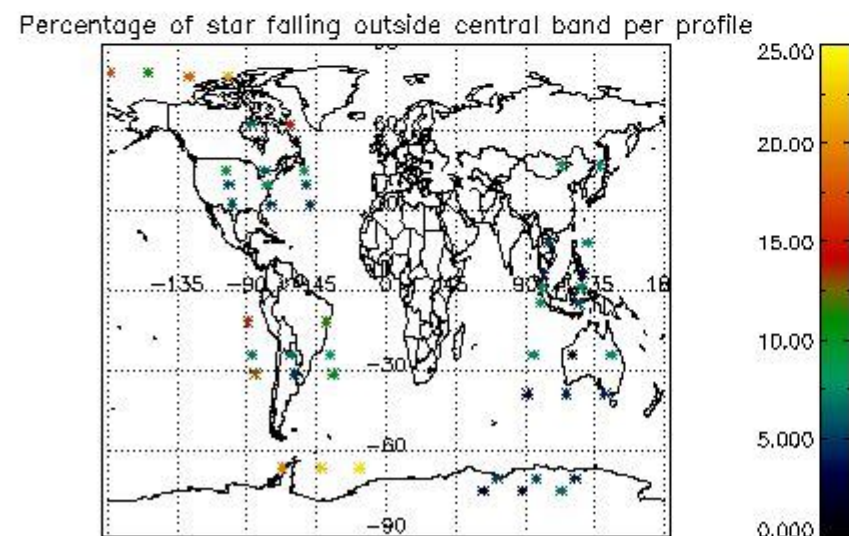

6. Statistics and plot of tangent altitude of the last measurement (DARK & BRIGHT products without errors)

6.1 Statistics on tangent altitude lost:

Statistics	DARK	BRIGHT	TWILIGHT
Mean:	19.307	21.944	NaN
St. deviation:	1.6453	2.1242	NaN
Maximum:	21.260	27.094	NaN
Minimum:	15.925	18.730	NaN
Number of data:	17.000	22.000	NaN

6.2 Plot for DARK limb products