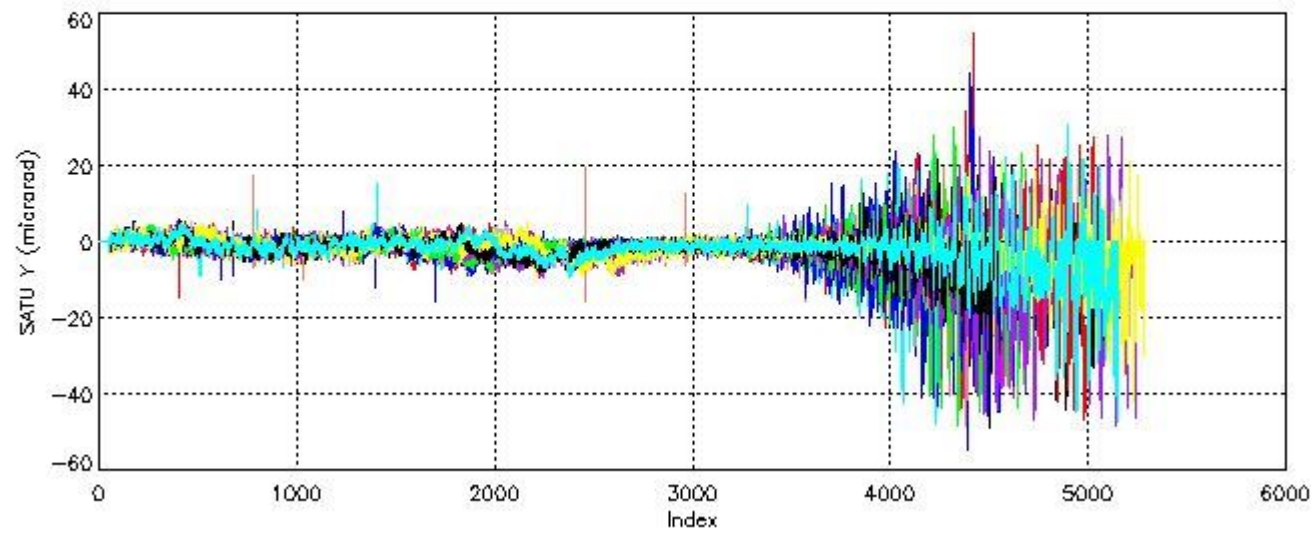

7.2 Statistics on SATU Noise Equivalent Angle (NEA) for DARK (D) and BRIGHT (B) products above 105 kms

The Star Acquisition and Tracking Unit (it is the CCD that tracks the star while it is occulted) Noise Equivalent Angle consists of the statistical angular variation of the SATU data above the atmosphere.

Statistics (in microradians) above 105 km are computed for every occultation, giving four values per occultation: one in the 'X' direction and one in the 'Y' direction for dark and bright limbs. A mean value per day in every direction and limb is calculated and monitored in order to assess instrument performance in terms of star pointing.

7.2.1 SATU NEA Statistics (table)

Statistics	SATU X (D)	SATU Y (D)	SATU X (B)	SATU Y (B)
Mean:	0.23168	-0.70861	0.21900	-0.78269
St. deviation:	0.86052	1.6388	0.72916	1.5597
Maximum:	32.200	17.600	5.2000	6.4000
Minimum:	-24.600	-15.000	-5.7000	-7.6000