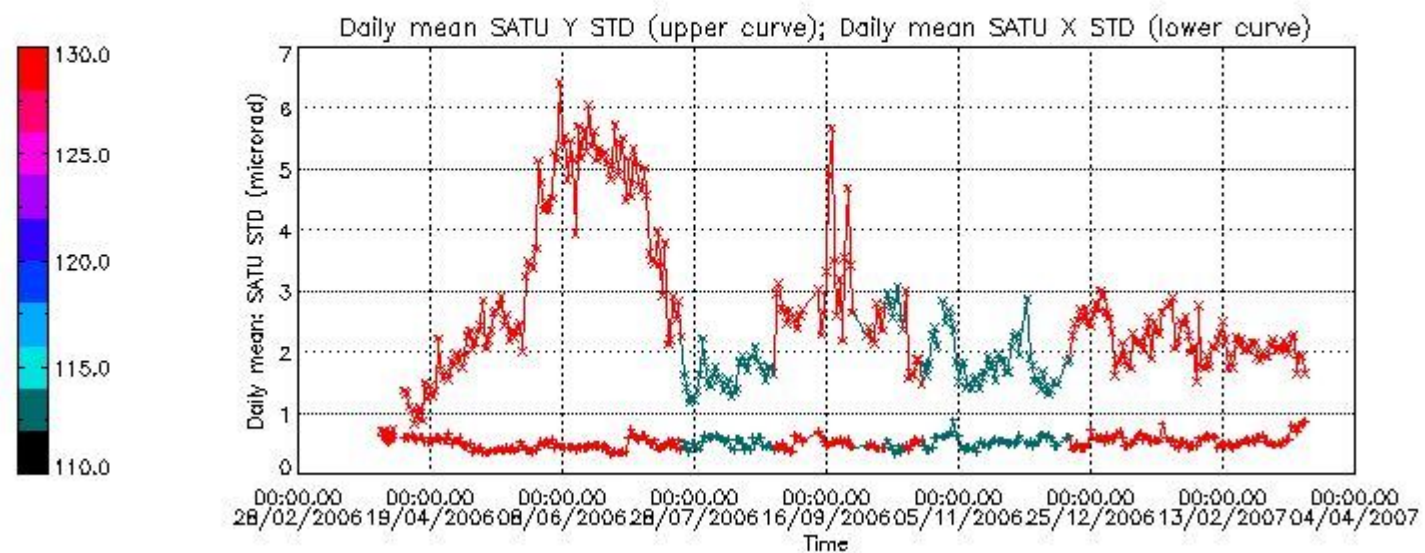

Number of data:	19850.	19850.	21300.	21300.

7.2.2 Trend of daily SATU NEA St. deviation since 1st April 2006 (dark limb)

The long term trend of the SATU 'X' and 'Y' standard deviations should be constant during the whole mission.

The colorbar represents the start tangent altitude (km) of the occultations.

Upper curve: STD of SATU Y axis

Lower curve: STD of SATU X axis

8. Auxiliary Data Files used for the production reported in section 2.4

The number reported in the third column indicates since which file (see list in section 2.4) the corresponding auxiliary file has been used. The fourth column is the date of those product files.

Type	Auxiliary Filename	Used since product	Used since product date
INST_PHYS_CHARACTERISTICS	GOM_INS_AXNIEC20050627_150713_20030716_120000_20100101_000000	1	16-MAR-2007 00:02:39
CALIBRATION_DATABASE	GOM_CAL_AXVIEC20070307_090230_20070305_000000_20100101_000000	1	16-MAR-2007 00:02:39
LEVEL-1B_PROC_CONFIG	GOM_PR1_AXNIEC20050627_151042_20020301_000000_20100101_000000	1	16-MAR-2007 00:02:39
STAR_CATALOGUE	GOM_CAT_AXVIEC20020121_161009_20020101_000000_20200101_000000	1	16-MAR-2007 00:02:39
STELLAR_SPECTRA_DATABANK	GOM_STS_AXNIEC20040308_103538_20020101_160000_20100101_000000	1	16-MAR-2007 00:02:39
ECMWF_FILE	AUX_ECF_AXNECM20070315_062112_20070315_210000_20070316_090000	1	16-MAR-2007 00:02:39
ECMWF_FILE	AUX_ECF_AXNECM20070315_181114_20070316_030000_20070316_150000	41	16-MAR-2007 03:27:56
OPTIONAL_ECMWF_FILE	MISSING	1	16-MAR-2007 00:02:39
ORBIT_DATA_FILE	DOR_NAV_OPNPDE20070315_225143_000057382056_00244_26350_2980.N1	1	16-MAR-2007 00:02:39
ORBIT_DATA_FILE	DOR_NAV_OPNPDE20070316_002721_000057382056_00245_26351_2981.N1	26	16-MAR-2007 02:18:08
ORBIT_DATA_FILE	DOR_NAV_OPNPDE20070316_032241_000057382056_00247_26353_2983.N1	41	16-MAR-2007 03:27:56