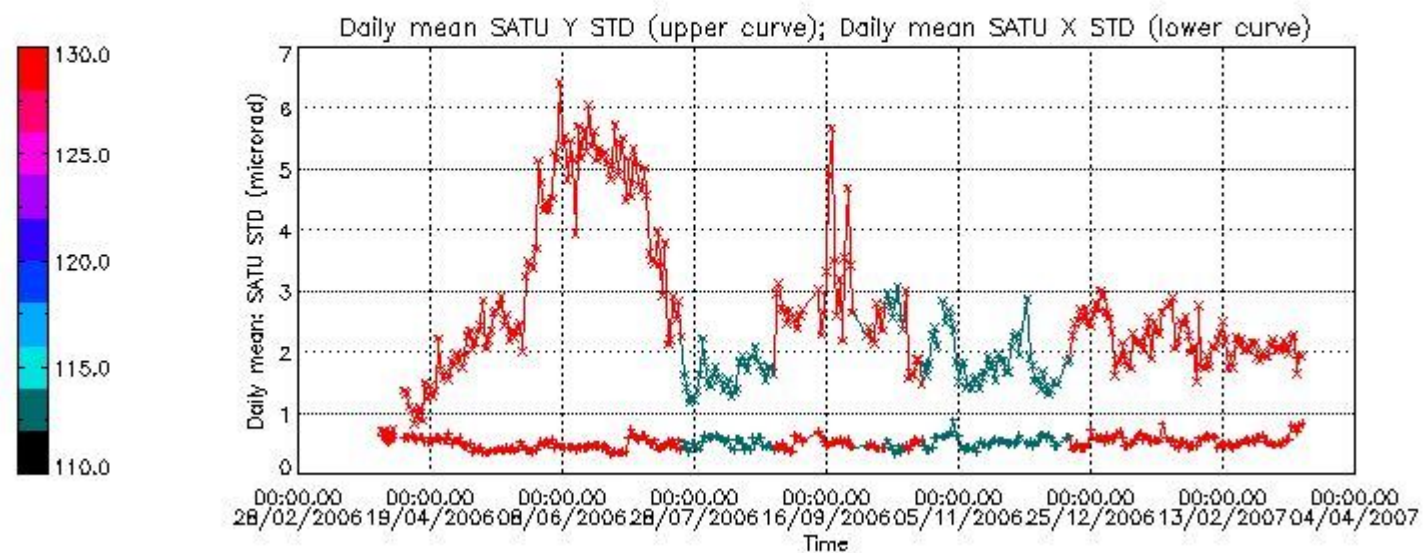

Number of data:	11500.	11500.	23150.	23150.

7.2.2 Trend of daily SATU NEA St. deviation since 1st April 2006 (dark limb)

The long term trend of the SATU 'X' and 'Y' standard deviations should be constant during the whole mission.

The colorbar represents the start tangent altitude (km) of the occultations.

Upper curve: STD of SATU Y axis

Lower curve: STD of SATU X axis

8. Auxiliary Data Files used for the production reported in section 2.4

The number reported in the third column indicates since which file (see list in section 2.4) the corresponding auxiliary file has been used. The fourth column is the date of those product files.

Type	Auxiliary Filename	Used since product	Used since product date
INST_PHYS_CHARACTERISTICS	GOM_INS_AXNIEC20050627_150713_20030716_120000_20100101_000000	1	15-MAR-2007 00:00:38
CALIBRATION_DATABASE	GOM_CAL_AXVIEC20070307_090230_20070305_000000_20100101_000000	1	15-MAR-2007 00:00:38
LEVEL-1B_PROC_CONFIG	GOM_PR1_AXNIEC20050627_151042_20020301_000000_20100101_000000	1	15-MAR-2007 00:00:38
STAR_CATALOGUE	GOM_CAT_AXVIEC20020121_161009_20020101_000000_20200101_000000	1	15-MAR-2007 00:00:38
STELLAR_SPECTRA_DATABANK	GOM_STS_AXNIEC20040308_103538_20020101_160000_20100101_000000	1	15-MAR-2007 00:00:38
ECMWF_FILE	AUX_ECF_AXNECM20070314_062111_20070314_210000_20070315_090000	1	15-MAR-2007 00:00:38
OPTIONAL_ECMWF_FILE	MISSING	1	15-MAR-2007 00:00:38
ORBIT_DATA_FILE	DOR_NAV_OPNPDE20070314_214246_000057382056_00229_26335_2972.N1	1	15-MAR-2007 00:00:38
ORBIT_DATA_FILE	DOR_NAV_OPNPDE20070314_231825_000060572056_00230_26336_2973.N1	14	15-MAR-2007 01:08:58
ORBIT_DATA_FILE	DOR_NAV_OPNPDE20070315_010440_000038252056_00231_26337_2974.N1	29	15-MAR-2007 02:19:06