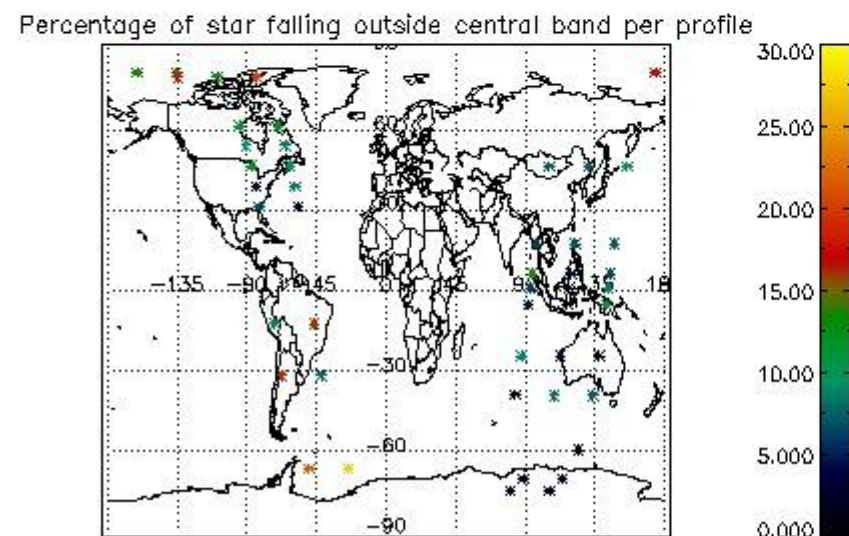

6. Statistics and plot of tangent altitude of the last measurement (DARK & BRIGHT products without errors)

6.1 Statistics on tangent altitude lost:

Statistics	DARK	BRIGHT	TWILIGHT
Mean:	18.390	21.689	NaN
St. deviation:	2.5403	2.4099	NaN
Maximum:	21.792	26.877	NaN
Minimum:	14.123	18.407	NaN
Number of data:	10.000	24.000	NaN

6.2 Plot for DARK limb products