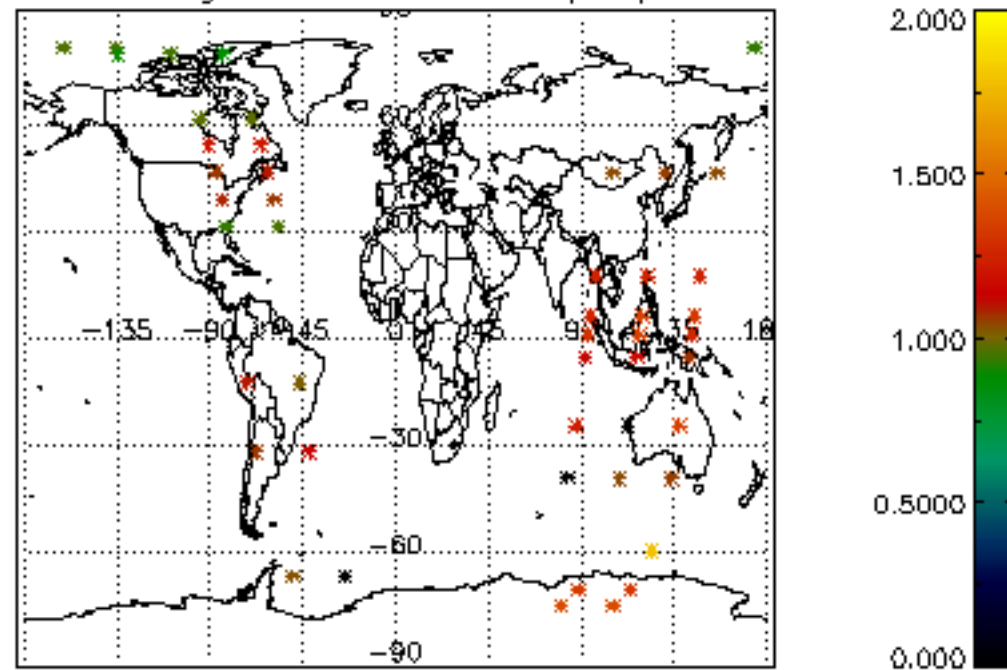

Percentage of datation errors per profile