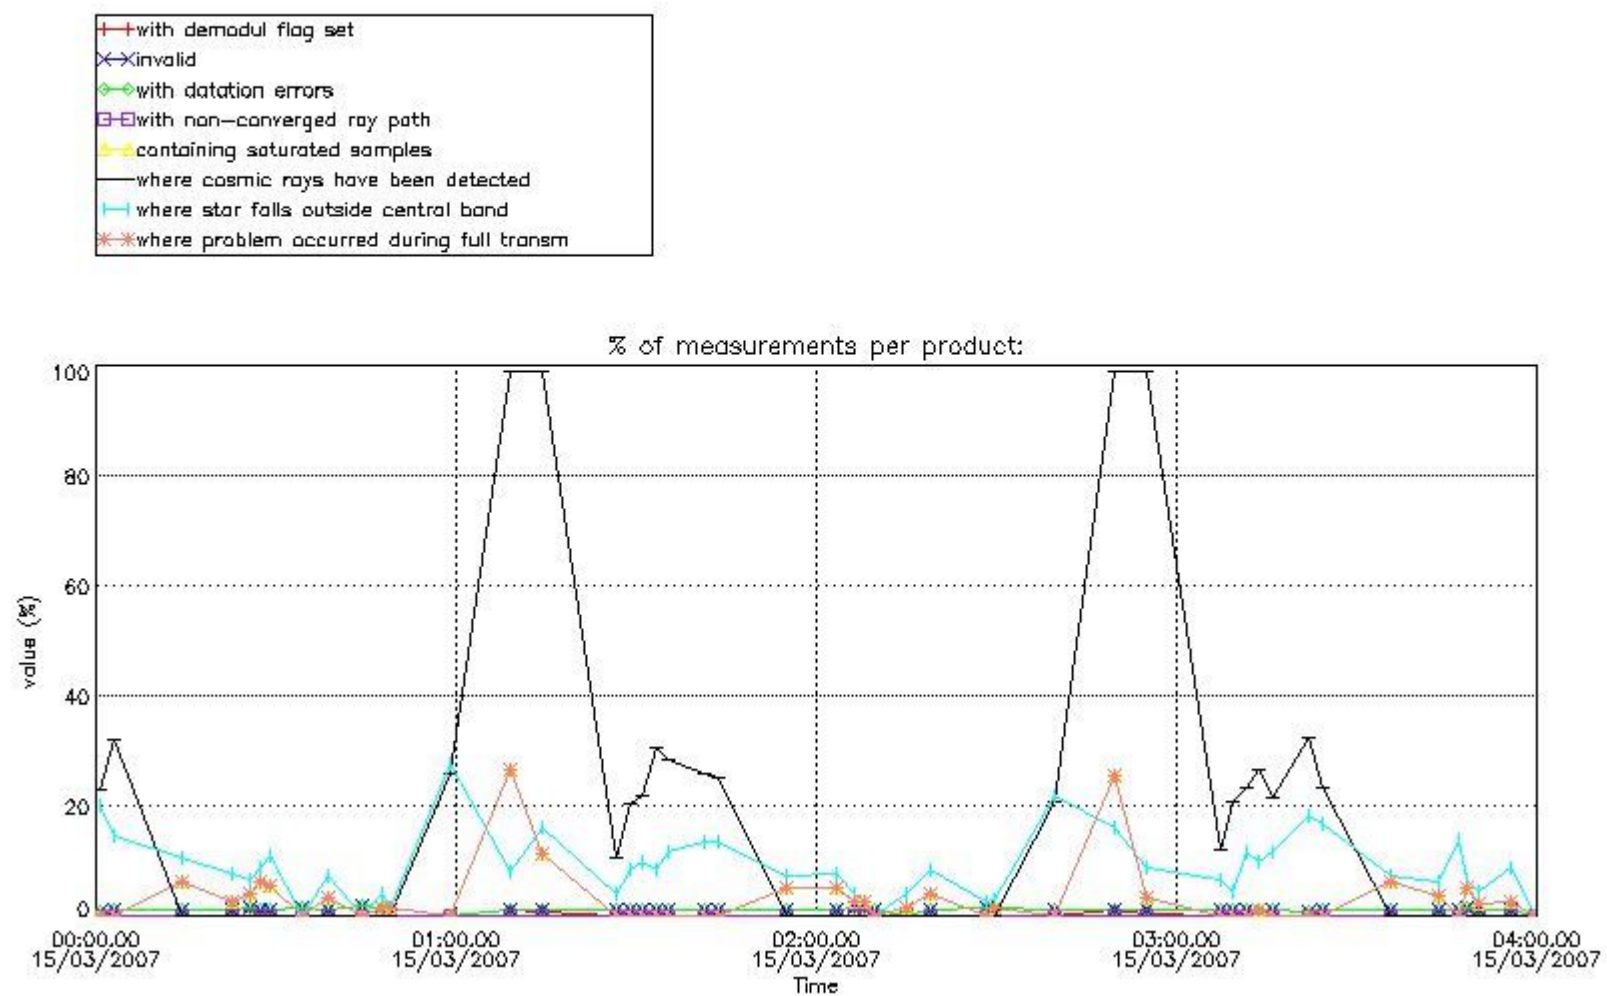

at measurement level and information extracted from the Quality Summary dataset. Only products without errors (error flag in the MPH set to "0") are used.

5.1 Percentage of products during reporting period with:

At least one measurement with demodulation flag set:	14.5833 %
Reference spectrum computed from DB:	0.00000 %
Reference spectrum with small number of measurements:	0.00000 %
SATU data not used:	0.00000 %

5.2 Plot quality information per product (time dependant)

5.3 Plot quality information per product (world map)