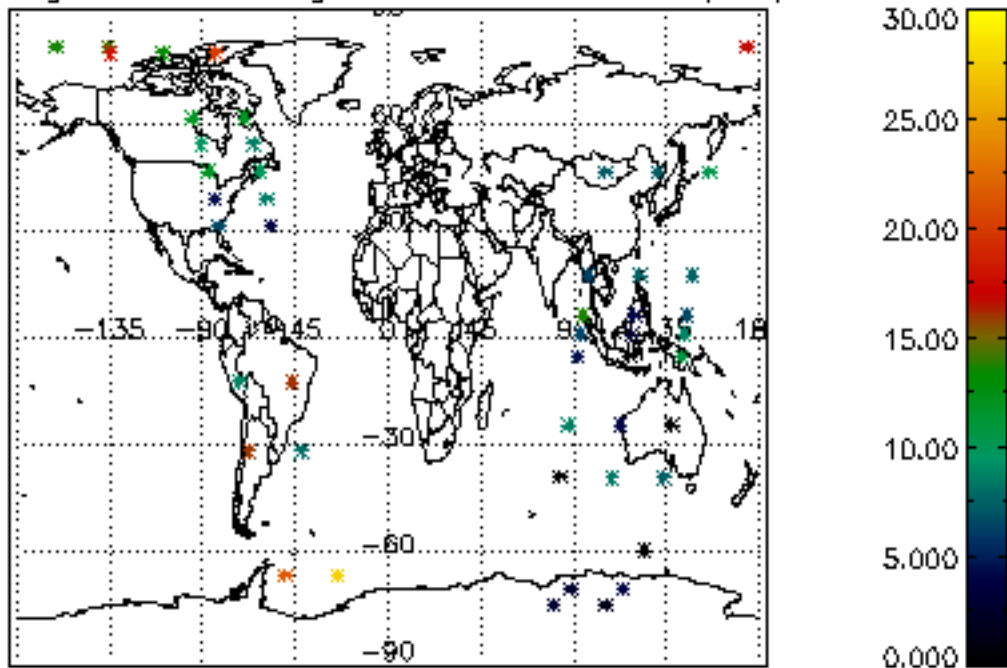

Percentage of star falling outside central band per profile