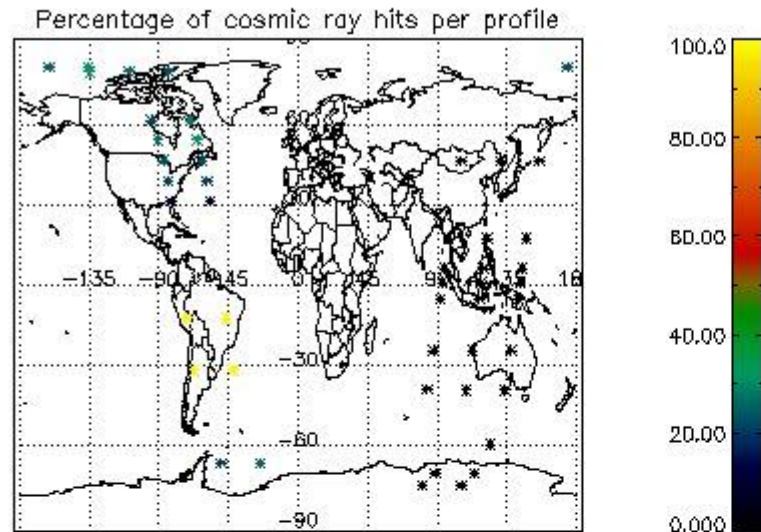

6. Statistics and plot of tangent altitude of the last measurement (DARK & BRIGHT products without errors)

6.1 Statistics on tangent altitude lost:

Statistics	DARK	BRIGHT	TWILIGHT
Mean:	18.390	21.689	NaN
St. deviation:	2.5403	2.4099	NaN
Maximum:	21.792	26.877	NaN
Minimum:	14.123	18.407	NaN
Number of data:	10.000	24.000	NaN

6.2 Plot for DARK limb products