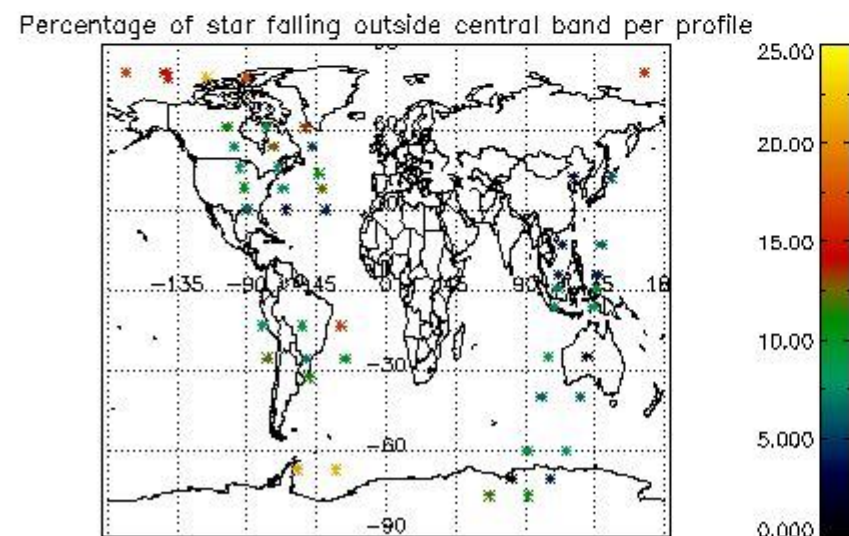

6. Statistics and plot of tangent altitude of the last measurement (DARK & BRIGHT products without errors)

6.1 Statistics on tangent altitude lost:

Statistics	DARK	BRIGHT	TWILIGHT
Mean:	18.810	21.093	NaN
St. deviation:	2.2982	2.3858	NaN
Maximum:	23.257	25.704	NaN
Minimum:	14.260	16.227	NaN
Number of data:	16.000	20.000	NaN

6.2 Plot for DARK limb products