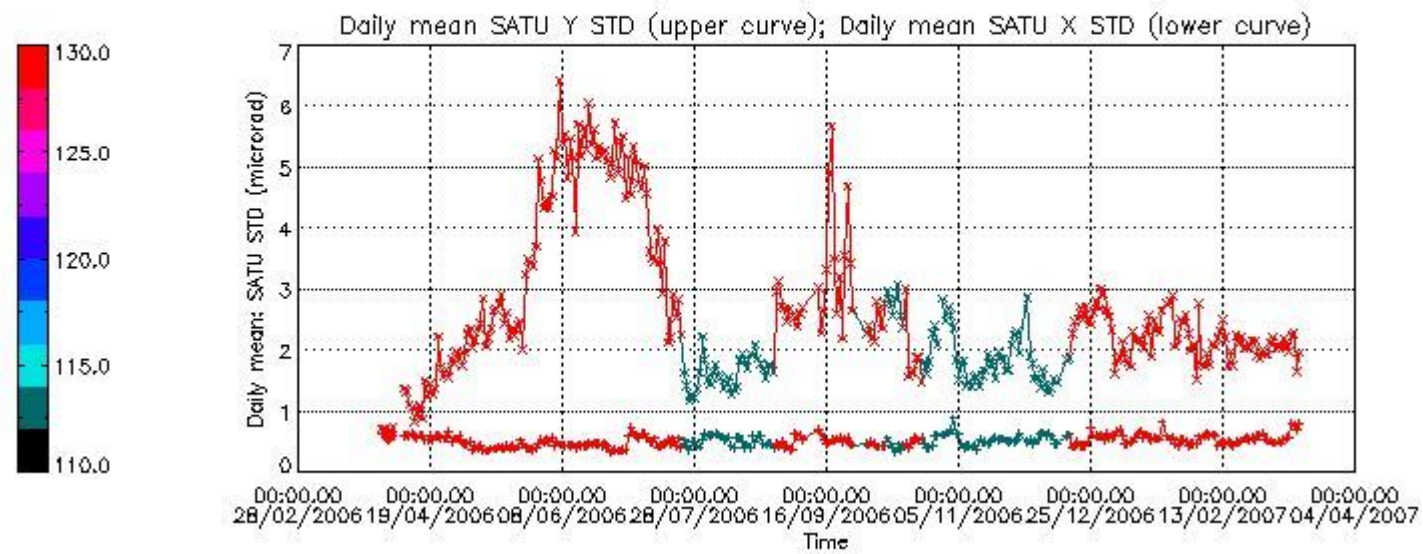

Number of data:	18200.	18200.	19900.	19900.

7.2.2 Trend of daily SATU NEA St. deviation since 1st April 2006 (dark limb)

The long term trend of the SATU 'X' and 'Y' standard deviations should be constant during the whole mission.

The colorbar represents the start tangent altitude (km) of the occultations.

Upper curve: STD of SATU Y axis

Lower curve: STD of SATU X axis

8. Auxiliary Data Files used for the production reported in section 2.4

The number reported in the third column indicates since which file (see list in section 2.4) the corresponding auxiliary file has been used. The fourth column is the date of those product files.

Type	Auxiliary Filename	Used since product	Used since product date
INST_PHYS_CHARACTERISTICS	GOM_INS_AXNIEC20050627_150713_20030716_120000_20100101_000000	1	14-MAR-2007 00:01:48
CALIBRATION_DATABASE	GOM_CAL_AXVIEC20070307_090230_20070305_000000_20100101_000000	1	14-MAR-2007 00:01:48
LEVEL-1B_PROC_CONFIG	GOM_PR1_AXNIEC20050627_151042_20020301_000000_20100101_000000	1	14-MAR-2007 00:01:48
STAR_CATALOGUE	GOM_CAT_AXVIEC20020121_161009_20020101_000000_20200101_000000	1	14-MAR-2007 00:01:48
STELLAR_SPECTRA_DATABANK	GOM_STS_AXNIEC20040308_103538_20020101_160000_20100101_000000	1	14-MAR-2007 00:01:48
ECMWF_FILE	AUX_ECF_AXNECM20070313_062110_20070313_210000_20070314_090000	1	14-MAR-2007 00:01:48
OPTIONAL_ECMWF_FILE	MISSING	1	14-MAR-2007 00:01:48
ORBIT_DATA_FILE	DOR_NAV_OPNPDE20070313_220929_000060572056_00215_26321_2966.N1	1	14-MAR-2007 00:01:48
ORBIT_DATA_FILE	DOR_NAV_OPNPDE20070313_235544_000054192056_00216_26322_2967.N1	21	14-MAR-2007 01:40:24
ORBIT_DATA_FILE	DOR_NAV_OPNPDE20070314_013123_000041442056_00217_26323_2968.N1	37	14-MAR-2007 02:50:51