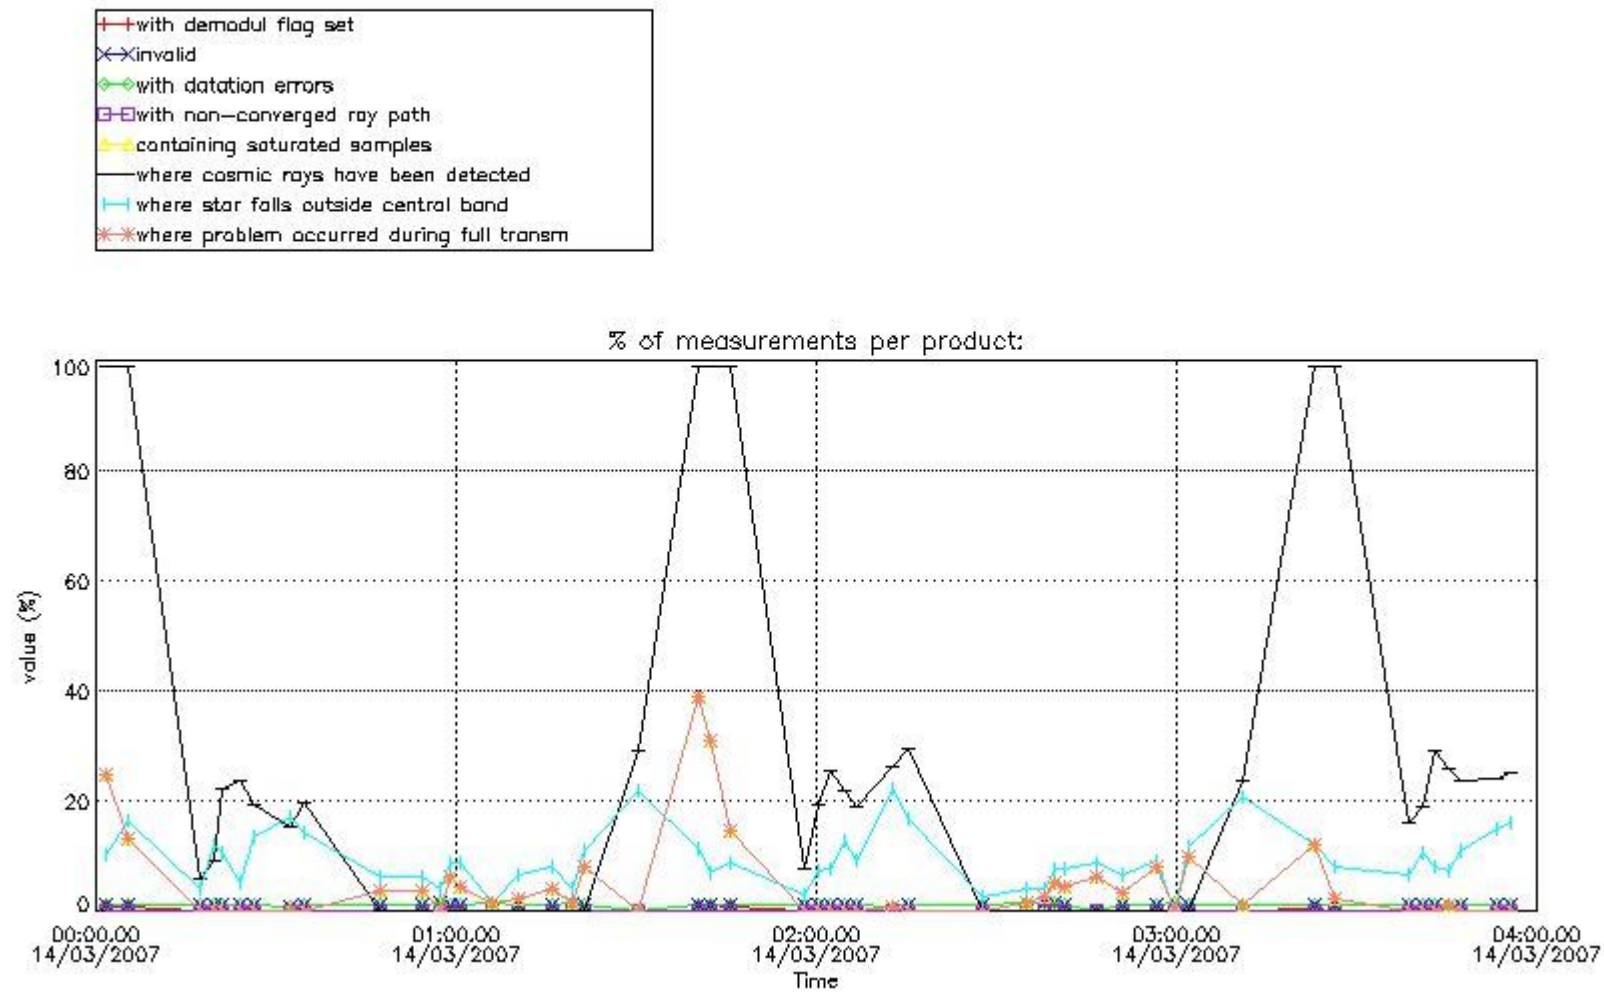

At least one measurement with demodulation flag set:	28.0000 %
Reference spectrum computed from DB:	0.00000 %
Reference spectrum with small number of measurements:	0.00000 %
SATU data not used:	0.00000 %

5.2 Plot quality information per product (time dependant)

5.3 Plot quality information per product (world map)