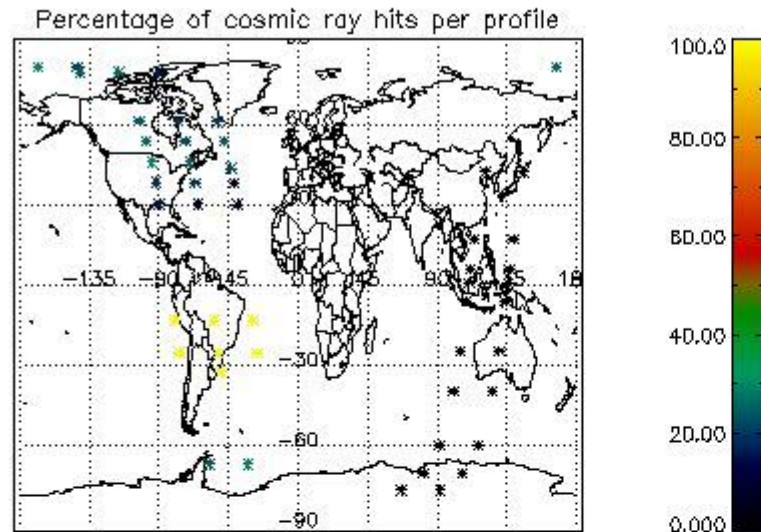

6. Statistics and plot of tangent altitude of the last measurement (DARK & BRIGHT products without errors)

6.1 Statistics on tangent altitude lost:

Statistics	DARK	BRIGHT	TWILIGHT
Mean:	18.810	21.093	NaN
St. deviation:	2.2982	2.3858	NaN
Maximum:	23.257	25.704	NaN
Minimum:	14.260	16.227	NaN
Number of data:	16.000	20.000	NaN

6.2 Plot for DARK limb products