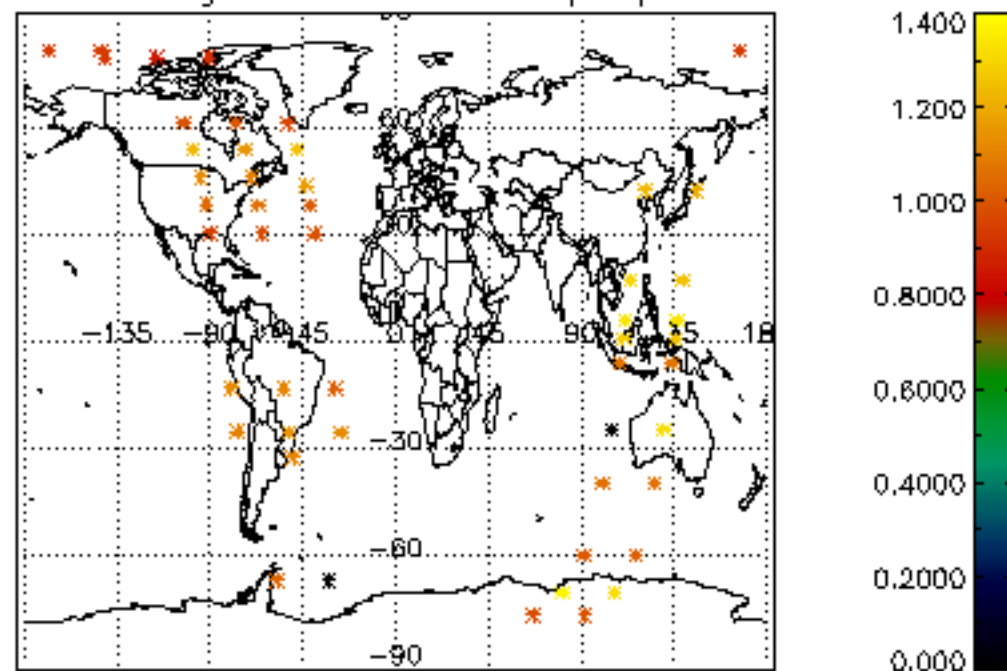

Percentage of datation errors per profile