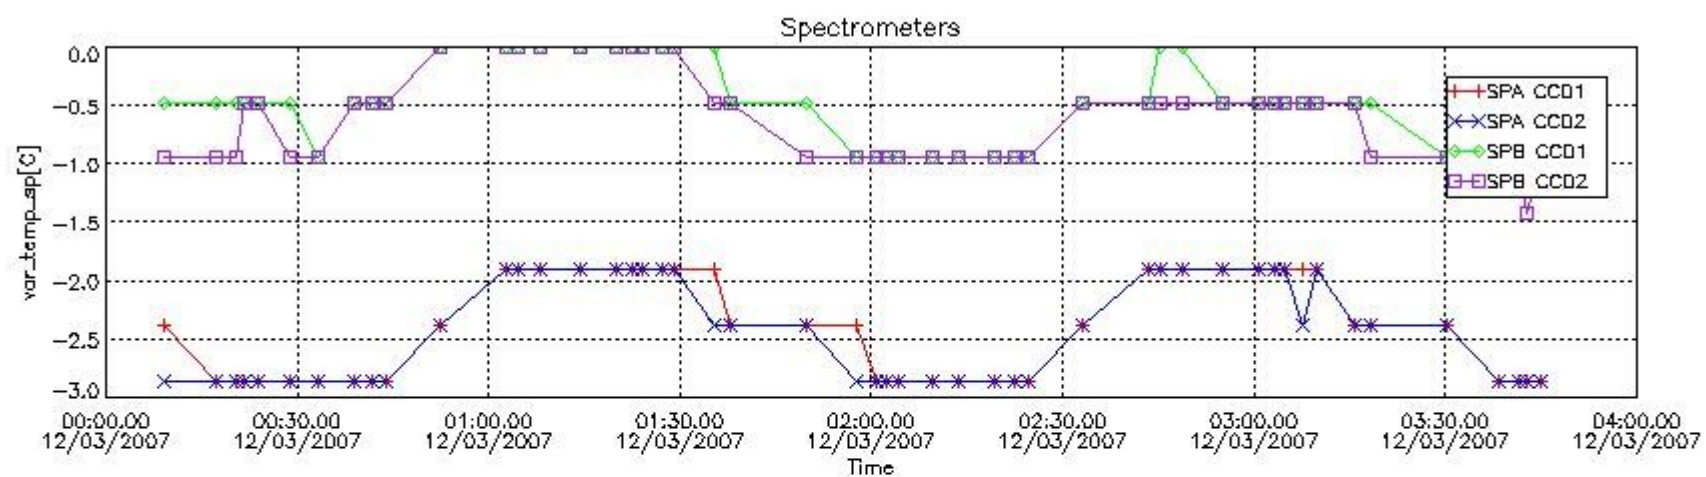

3. Plot of GOMOS spectrometers and photometers temperatures from level 1b data