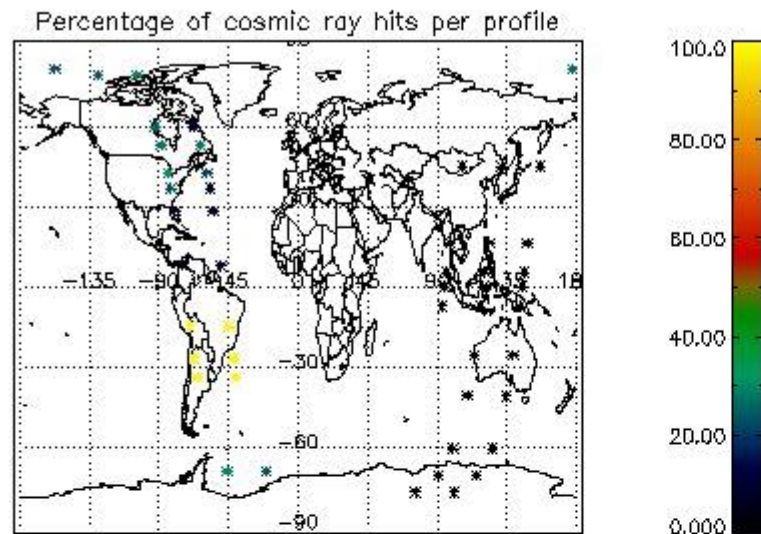

6. Statistics and plot of tangent altitude of the last measurement (DARK & BRIGHT products without errors)

6.1 Statistics on tangent altitude lost:

Statistics	DARK	BRIGHT	TWILIGHT
Mean:	19.378	21.105	NaN
St. deviation:	1.8768	2.6730	NaN
Maximum:	22.717	28.324	NaN
Minimum:	15.962	16.168	NaN
Number of data:	14.000	25.000	NaN

6.2 Plot for DARK limb products