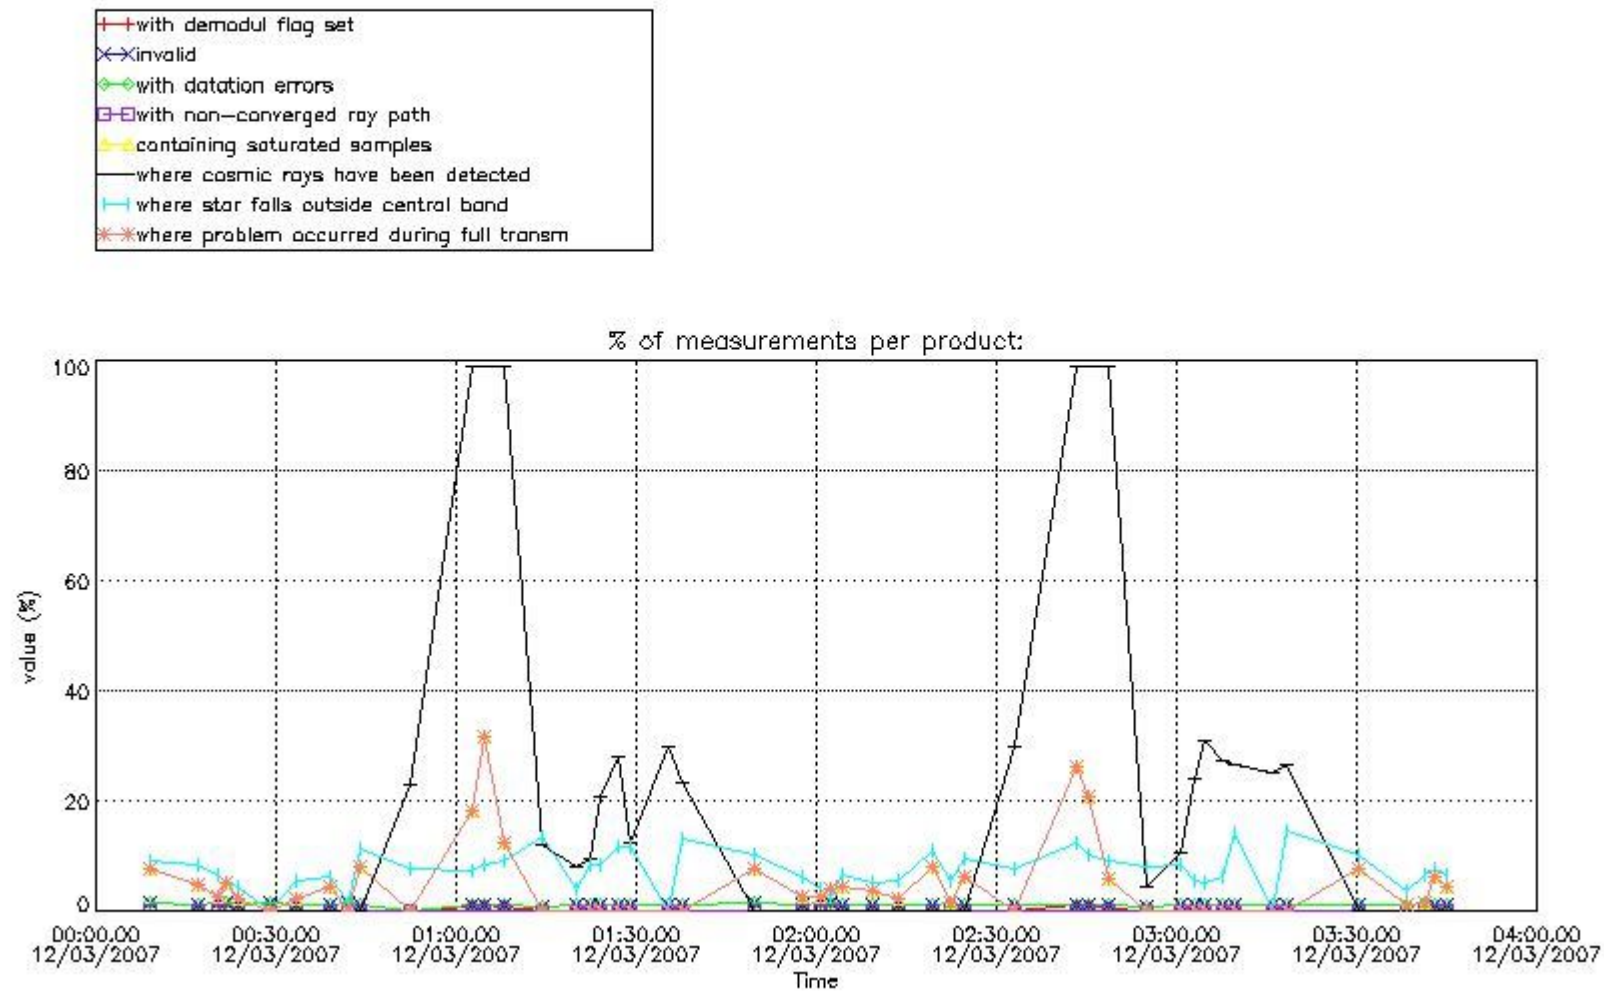

At least one measurement with demodulation flag set:	12.2449 %
Reference spectrum computed from DB:	0.00000 %
Reference spectrum with small number of measurements:	0.00000 %
SATU data not used:	0.00000 %

5.2 Plot quality information per product (time dependant)

5.3 Plot quality information per product (world map)