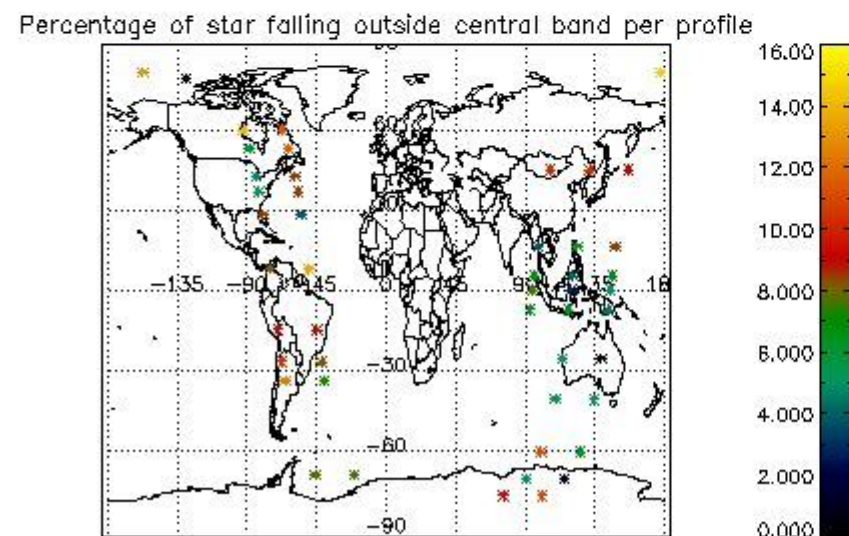

6. Statistics and plot of tangent altitude of the last measurement (DARK & BRIGHT products without errors)

6.1 Statistics on tangent altitude lost:

Statistics	DARK	BRIGHT	TWILIGHT
Mean:	19.378	21.105	NaN
St. deviation:	1.8768	2.6730	NaN
Maximum:	22.717	28.324	NaN
Minimum:	15.962	16.168	NaN
Number of data:	14.000	25.000	NaN

6.2 Plot for DARK limb products