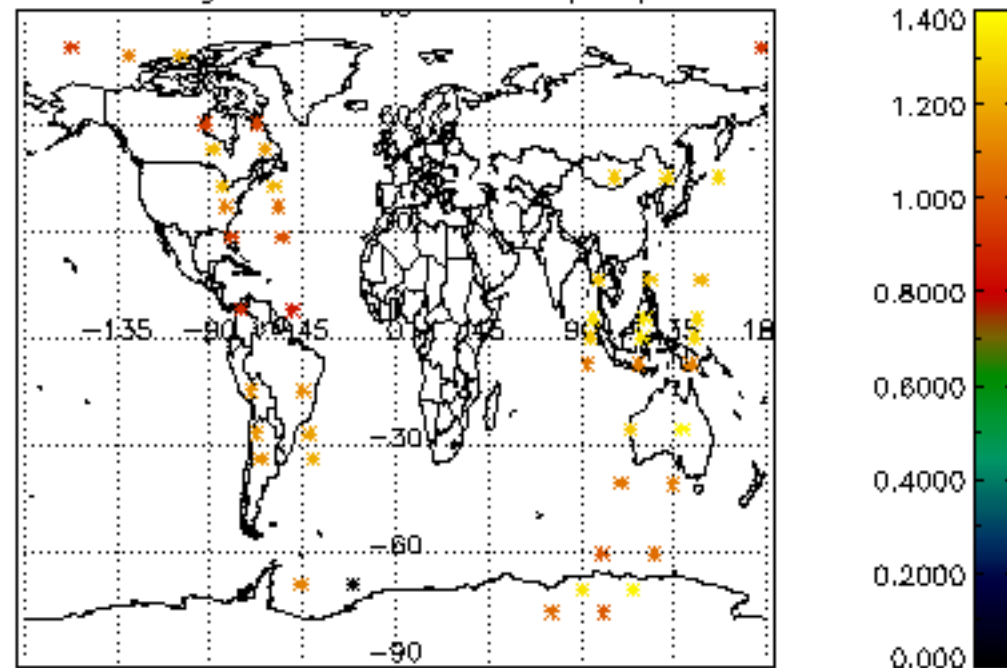

Percentage of cosmic ray hits per profile

Percentage of datation errors per profile

Percentage of star falling outside central band per profile

Percentage of saturation errors per profile

Tangent altitude at which the star is lost