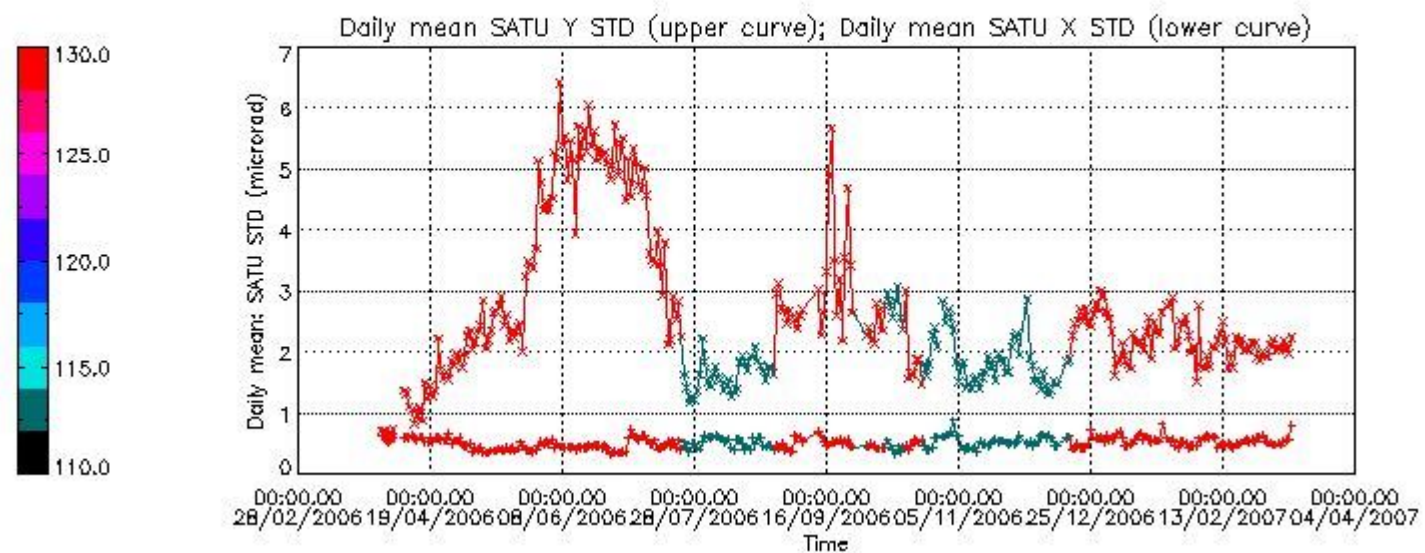

Number of data:	16900.	16900.	23050.	23050.

7.2.2 Trend of daily SATU NEA St. deviation since 1st April 2006 (dark limb)

The long term trend of the SATU 'X' and 'Y' standard deviations should be constant during the whole mission.

The colorbar represents the start tangent altitude (km) of the occultations.

Upper curve: STD of SATU Y axis

Lower curve: STD of SATU X axis

8. Auxiliary Data Files used for the production reported in section 2.4

The number reported in the third column indicates since which file (see list in section 2.4) the corresponding auxiliary file has been used. The fourth column is the date of those product files.

Type	Auxiliary Filename	Used since product	Used since product date
INST_PHYS_CHARACTERISTICS	GOM_INS_AXNIEC20050627_150713_20030716_120000_20100101_000000	1	11-MAR-2007 00:10:48
CALIBRATION_DATABASE	GOM_CAL_AXVIEC20070307_090230_20070305_000000_20100101_000000	1	11-MAR-2007 00:10:48
LEVEL-1B_PROC_CONFIG	GOM_PR1_AXNIEC20050627_151042_20020301_000000_20100101_000000	1	11-MAR-2007 00:10:48
STAR_CATALOGUE	GOM_CAT_AXVIEC20020121_161009_20020101_000000_20200101_000000	1	11-MAR-2007 00:10:48
STELLAR_SPECTRA_DATABANK	GOM_STS_AXNIEC20040308_103538_20020101_160000_20100101_000000	1	11-MAR-2007 00:10:48
ECMWF_FILE	AUX_ECF_AXNECM20070310_061111_20070310_210000_20070311_090000	1	11-MAR-2007 00:10:48
OPTIONAL_ECMWF_FILE	MISSING	1	11-MAR-2007 00:10:48
ORBIT_DATA_FILE	DOR_NAV_OPNPDE20070310_220434_000060572056_00172_26278_2946.N1	1	11-MAR-2007 00:10:48
ORBIT_DATA_FILE	DOR_NAV_OPNPDE20070310_234531_000057382056_00173_26279_2947.N1	18	11-MAR-2007 01:34:10
ORBIT_DATA_FILE	DOR_NAV_OPNPDE20070311_012628_000041442056_00174_26280_2948.N1	32	11-MAR-2007 02:45:31