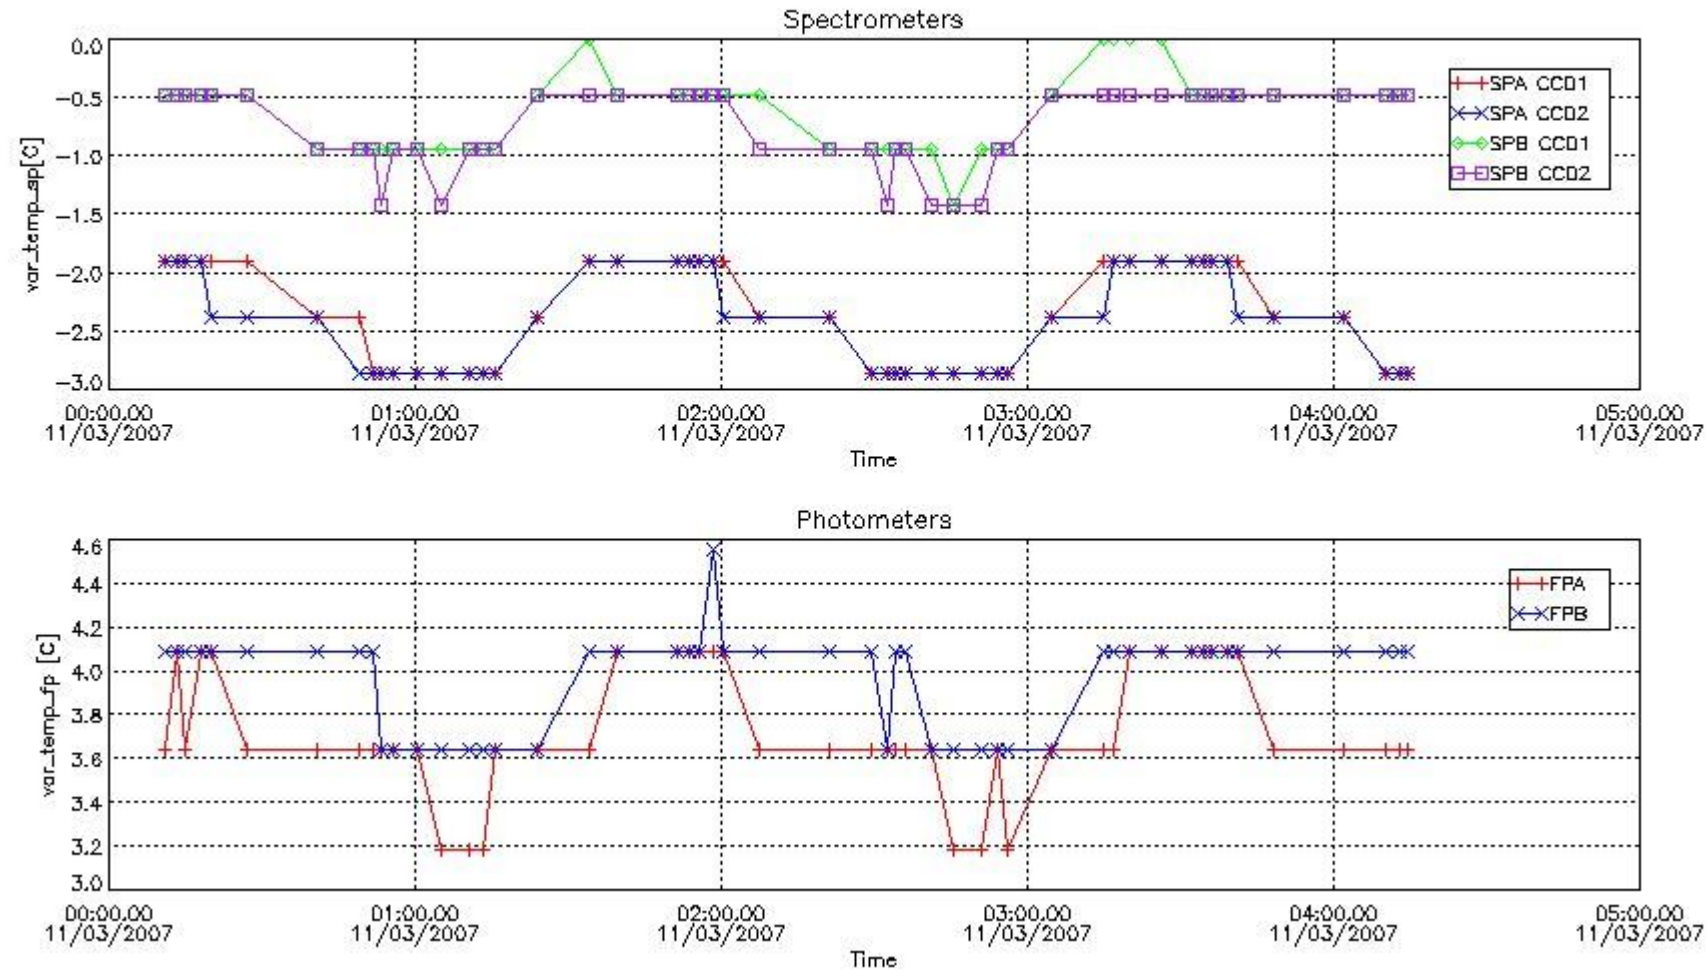

4. Overview of dark signal processing per product

The Dark Charge (DC) is a temperature-dependant signal added to the useful measurements and it is therefore subtracted from them during the processing. There are two phenomena that produce a continuous increase of the DC: the "hot pixels" (a pixel is "hot" when its DC exceeds by a significant amount its value measured on ground at the same temperature) and the "Random Telegraphic Signal" (abrupt change positive or negative of the CCD pixel signal, random in time, affecting only the DC part of the signal and not the photon generated signal).

In this section a list of products that did not use the Dark Sky Area (DSA) observation for the DC computation is given. It is also provided the mean DC plot per product for dark limb products with no error flag set.

4.1 All products used the DSA observation for the DC computation

4.2 Plot of mean dark charges per product: only products in DARK limb conditions without errors are used