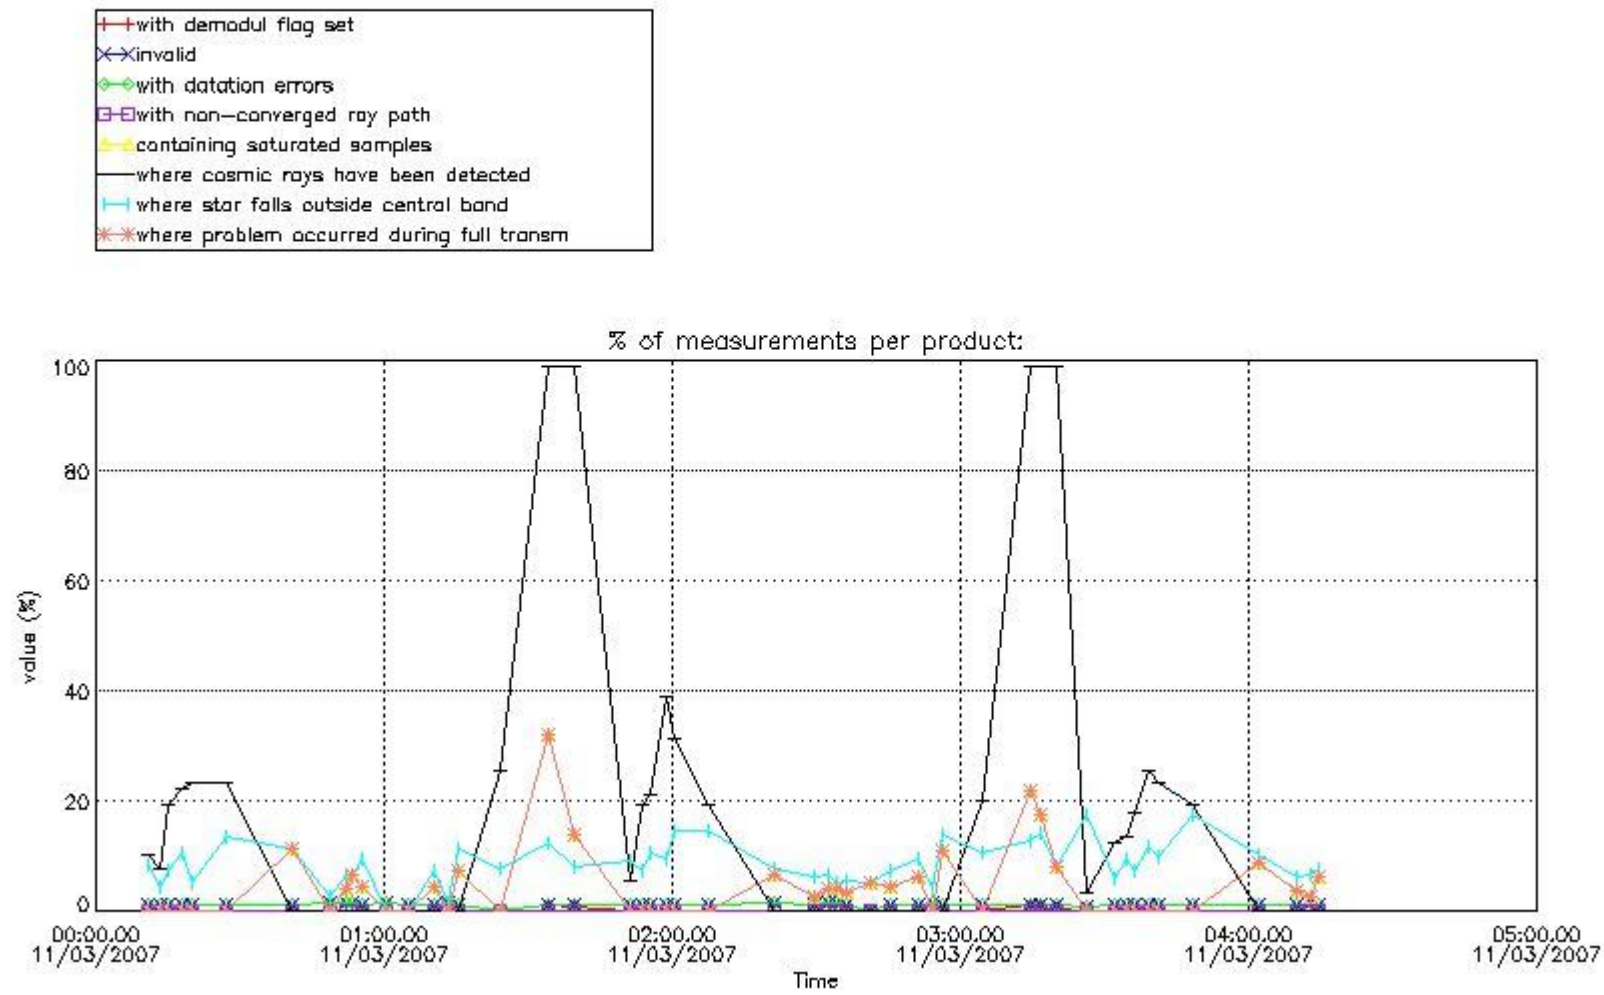

At least one measurement with demodulation flag set:	12.0000 %
Reference spectrum computed from DB:	0.00000 %
Reference spectrum with small number of measurements:	0.00000 %
SATU data not used:	0.00000 %

5.2 Plot quality information per product (time dependant)

5.3 Plot quality information per product (world map)