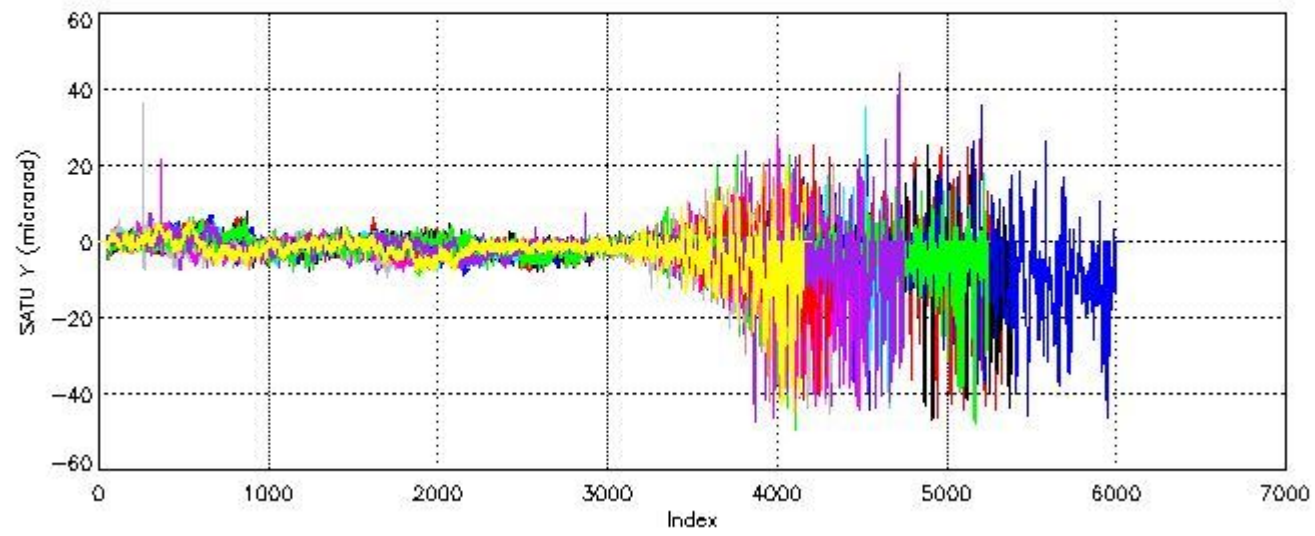

7.2 Statistics on SATU Noise Equivalent Angle (NEA) for DARK (D) and BRIGHT (B) products above 105 kms

The Star Acquisition and Tracking Unit (it is the CCD that tracks the star while it is occulted) Noise Equivalent Angle consists of the statistical angular variation of the SATU data above the atmosphere.

Statistics (in microradians) above 105 km are computed for every occultation, giving four values per occultation: one in the 'X' direction and one in the 'Y' direction for dark and bright limbs. A mean value per day in every direction and limb is calculated and monitored in order to assess instrument performance in terms of star pointing.

7.2.1 SATU NEA Statistics (table)

Statistics	SATU X (D)	SATU Y (D)	SATU X (B)	SATU Y (B)
Mean:	0.23598	-0.62778	0.23654	-0.92299
St. deviation:	0.80495	2.2326	0.60172	2.1044
Maximum:	23.200	36.100	5.3000	7.0000
Minimum:	-8.0000	-8.1000	-4.5000	-8.7000