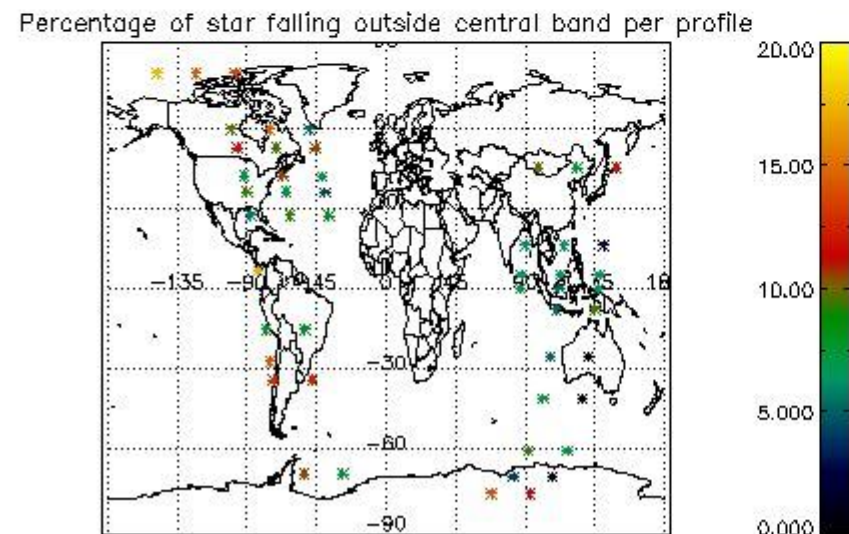

6. Statistics and plot of tangent altitude of the last measurement (DARK & BRIGHT products without errors)

6.1 Statistics on tangent altitude lost:

Statistics	DARK	BRIGHT	TWILIGHT
Mean:	18.593	21.176	NaN
St. deviation:	2.3793	3.5546	NaN
Maximum:	22.031	30.519	NaN
Minimum:	14.271	14.961	NaN
Number of data:	15.000	24.000	NaN

6.2 Plot for DARK limb products