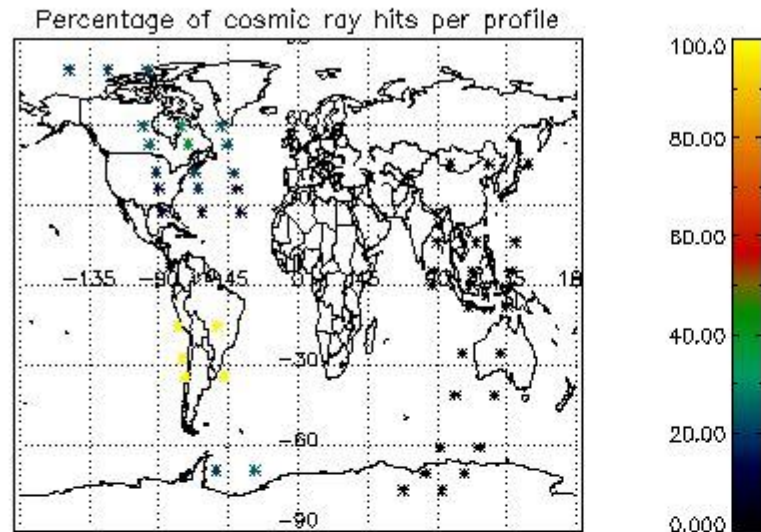

6. Statistics and plot of tangent altitude of the last measurement (DARK & BRIGHT products without errors)

6.1 Statistics on tangent altitude lost:

Statistics	DARK	BRIGHT	TWILIGHT
Mean:	18.593	21.176	NaN
St. deviation:	2.3793	3.5546	NaN
Maximum:	22.031	30.519	NaN
Minimum:	14.271	14.961	NaN
Number of data:	15.000	24.000	NaN

6.2 Plot for DARK limb products