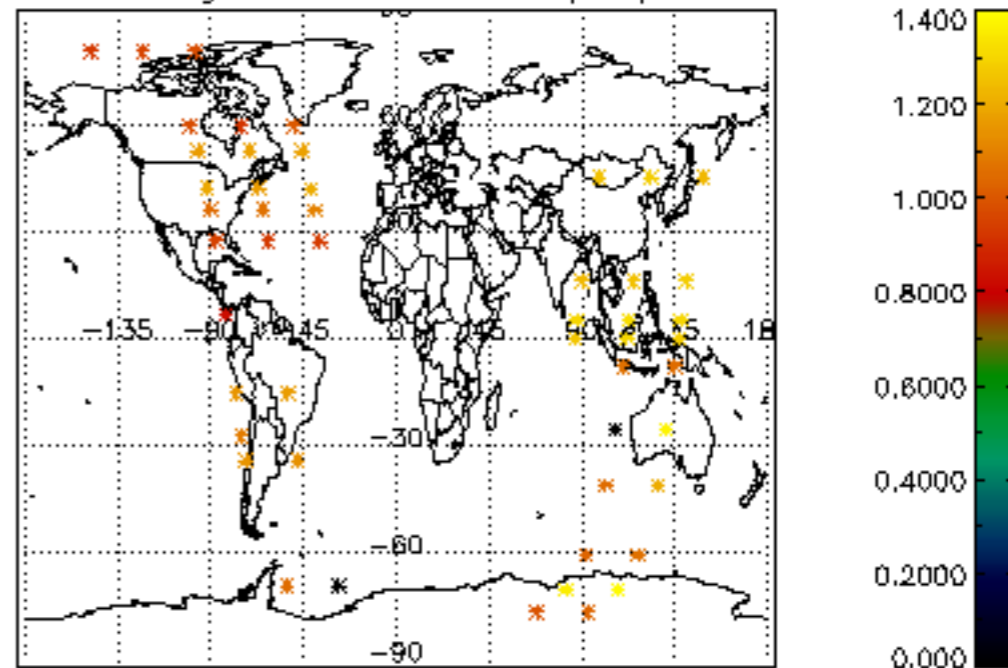

Percentage of cosmic ray hits per profile

Percentage of datation errors per profile

Percentage of star falling outside central band per profile

Percentage of saturation errors per profile

Tangent altitude at which the star is lost