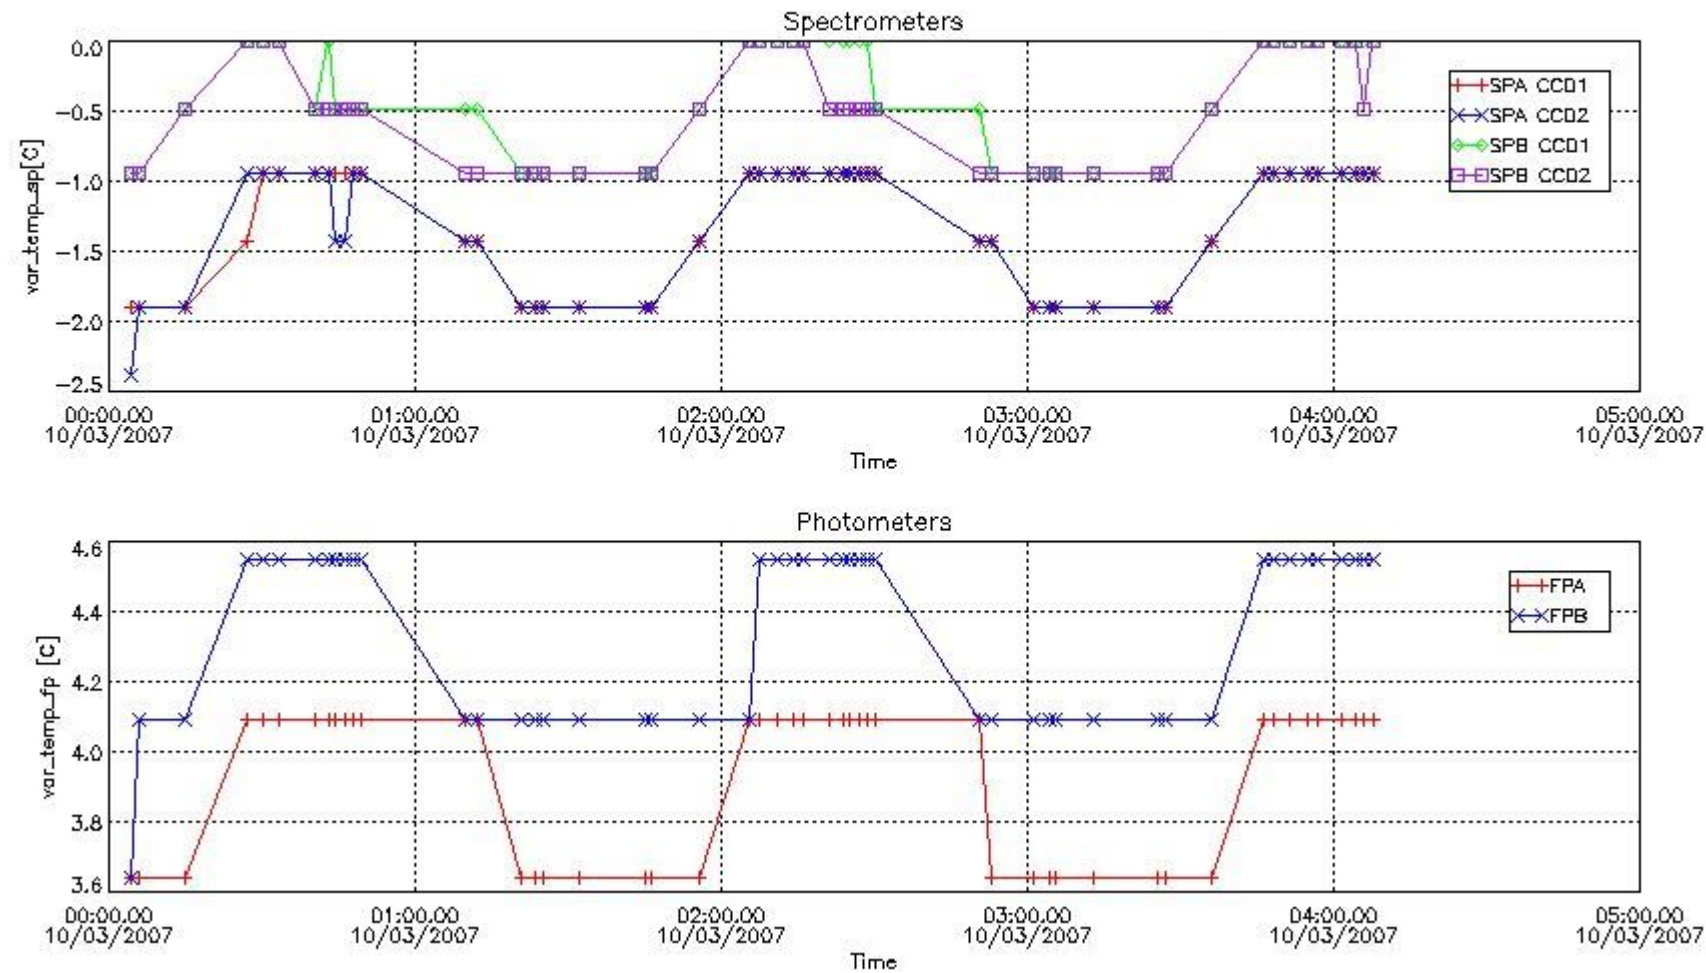

4. Overview of dark signal processing per product

The Dark Charge (DC) is a temperature-dependant signal added to the useful measurements and it is therefore subtracted from them during the processing. There are two phenomena that produce a continuous increase of the DC: the "hot pixels" (a pixel is "hot" when its DC exceeds by a significant amount its value measured on ground at the same temperature) and the "Random Telegraphic Signal" (abrupt change positive or negative of the CCD pixel signal, random in time, affecting only the DC part of the signal and not the photon generated signal).

In this section a list of products that did not use the Dark Sky Area (DSA) observation for the DC computation is given. It is also provided the mean DC plot per product for dark limb products with no error flag set.

4.1 All products used the DSA observation for the DC computation

4.2 Plot of mean dark charges per product: only products in DARK limb conditions without errors are used