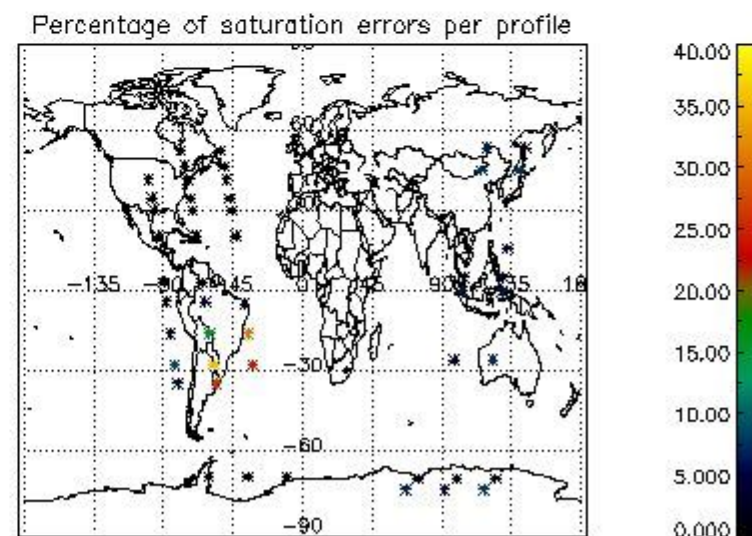

6. Statistics and plot of tangent altitude of the last measurement (DARK & BRIGHT products without errors)

6.1 Statistics on tangent altitude lost:

Statistics	DARK	BRIGHT	TWILIGHT
Mean:	15.714	20.785	NaN
St. deviation:	4.7968	2.3275	NaN
Maximum:	20.830	24.382	NaN
Minimum:	6.1316	17.281	NaN
Number of data:	27.000	18.000	NaN

6.2 Plot for DARK limb products