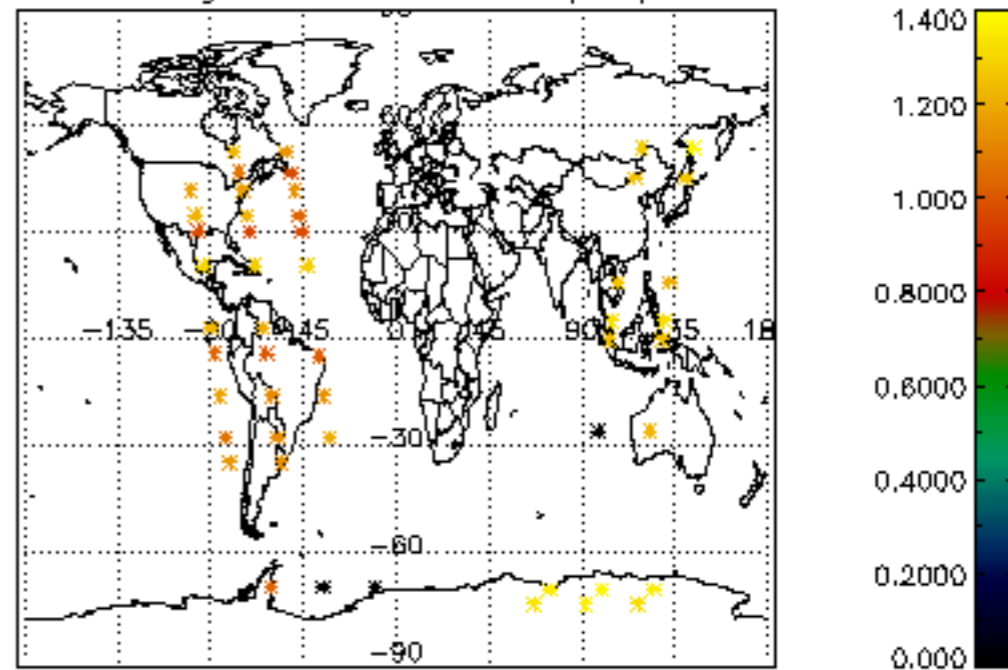

Percentage of cosmic ray hits per profile

Percentage of datation errors per profile

Percentage of star falling outside central band per profile

Percentage of saturation errors per profile

Tangent altitude at which the star is lost