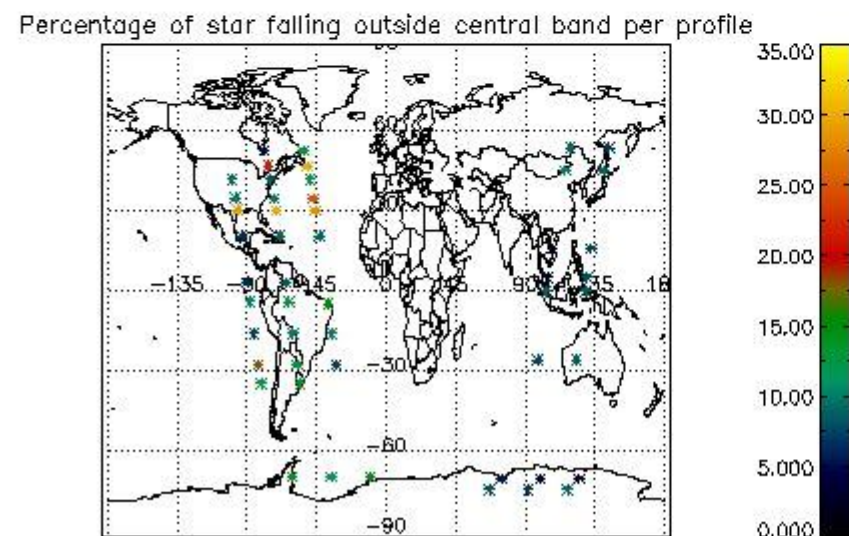

6. Statistics and plot of tangent altitude of the last measurement (DARK & BRIGHT products without errors)

6.1 Statistics on tangent altitude lost:

Statistics	DARK	BRIGHT	TWILIGHT
Mean:	15.714	20.785	NaN
St. deviation:	4.7968	2.3275	NaN
Maximum:	20.830	24.382	NaN
Minimum:	6.1316	17.281	NaN
Number of data:	27.000	18.000	NaN

6.2 Plot for DARK limb products