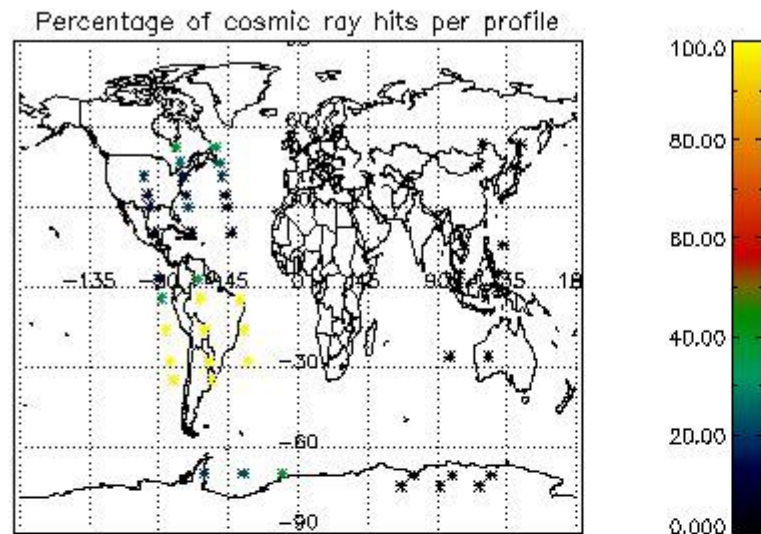

6. Statistics and plot of tangent altitude of the last measurement (DARK & BRIGHT products without errors)

6.1 Statistics on tangent altitude lost:

Statistics	DARK	BRIGHT	TWILIGHT
Mean:	15.714	20.785	NaN
St. deviation:	4.7968	2.3275	NaN
Maximum:	20.830	24.382	NaN
Minimum:	6.1316	17.281	NaN
Number of data:	27.000	18.000	NaN

6.2 Plot for DARK limb products