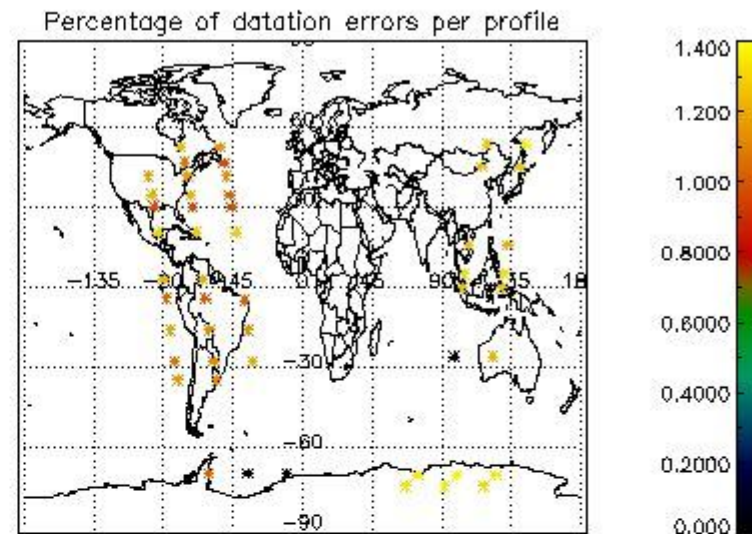

6. Statistics and plot of tangent altitude of the last measurement (DARK & BRIGHT products without errors)

6.1 Statistics on tangent altitude lost:

Statistics	DARK	BRIGHT	TWILIGHT
Mean:	15.714	20.785	NaN
St. deviation:	4.7968	2.3275	NaN
Maximum:	20.830	24.382	NaN
Minimum:	6.1316	17.281	NaN
Number of data:	27.000	18.000	NaN

6.2 Plot for DARK limb products