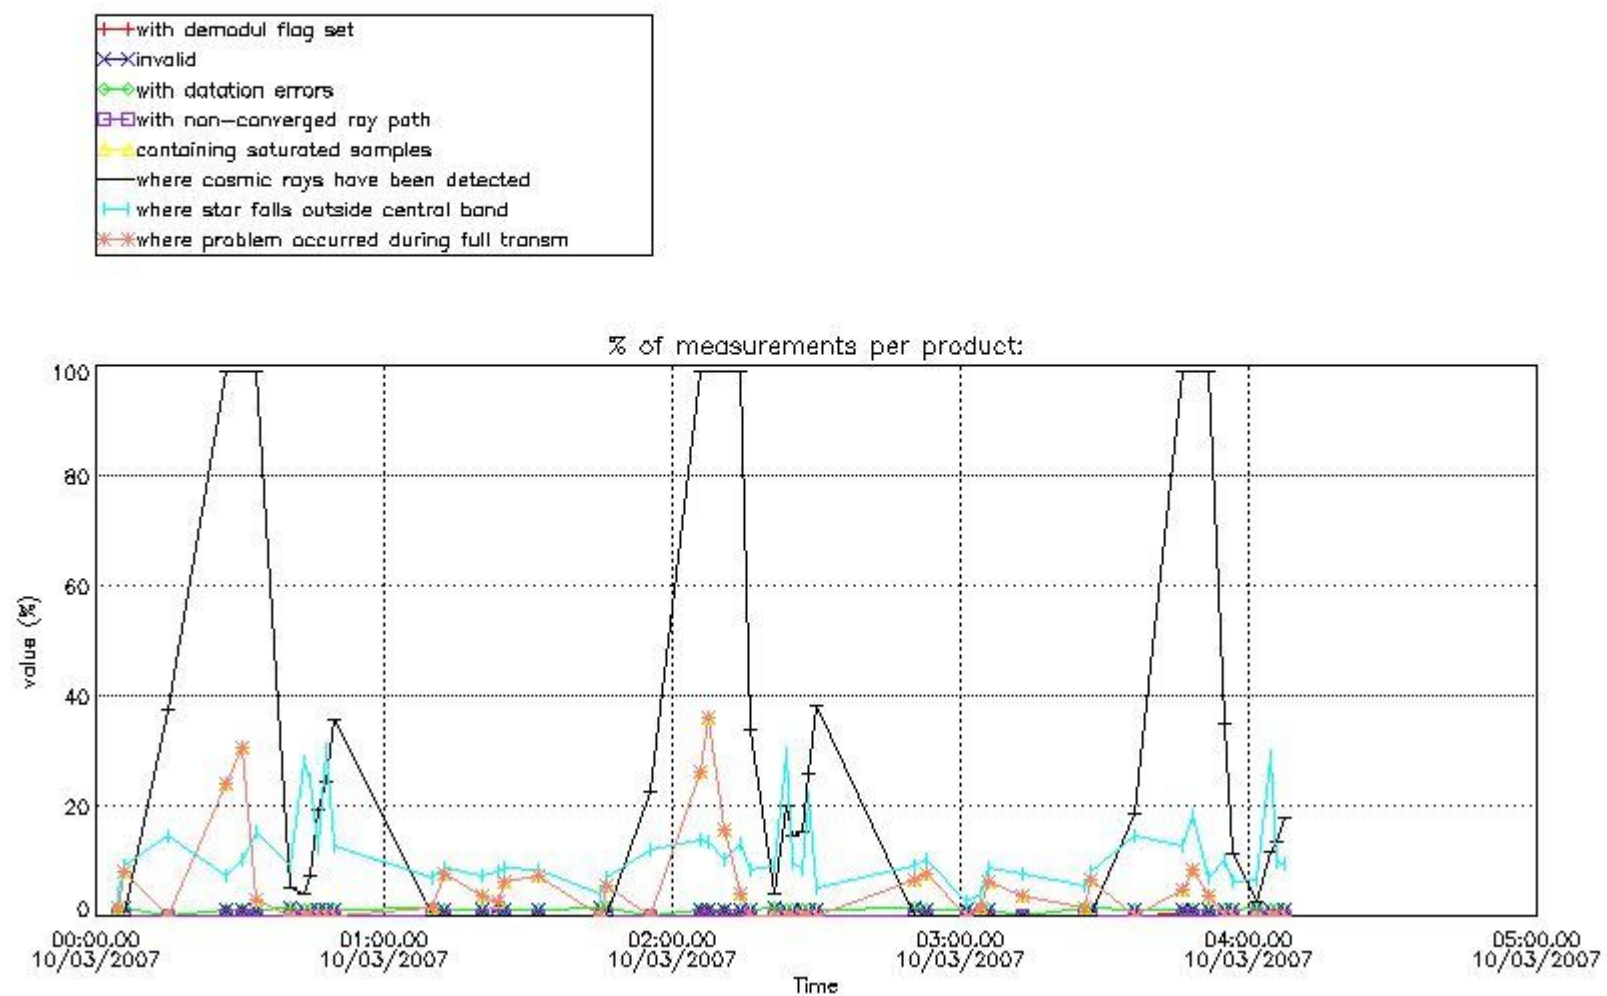

At least one measurement with demodulation flag set:	26.0000 %
Reference spectrum computed from DB:	0.00000 %
Reference spectrum with small number of measurements:	0.00000 %
SATU data not used:	0.00000 %

5.2 Plot quality information per product (time dependant)

5.3 Plot quality information per product (world map)