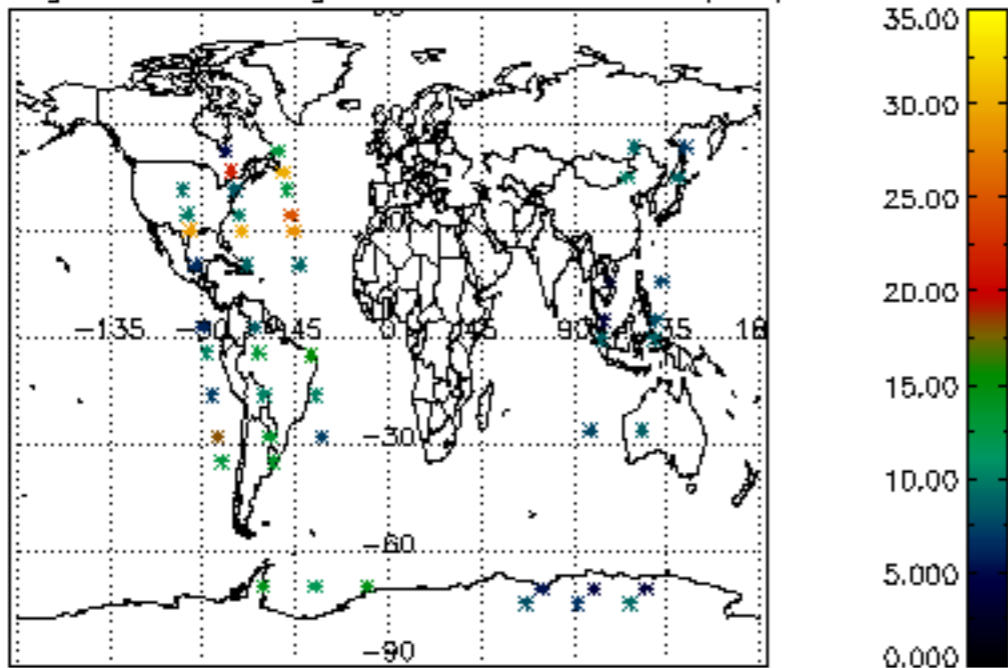

Percentage of star falling outside central band per profile