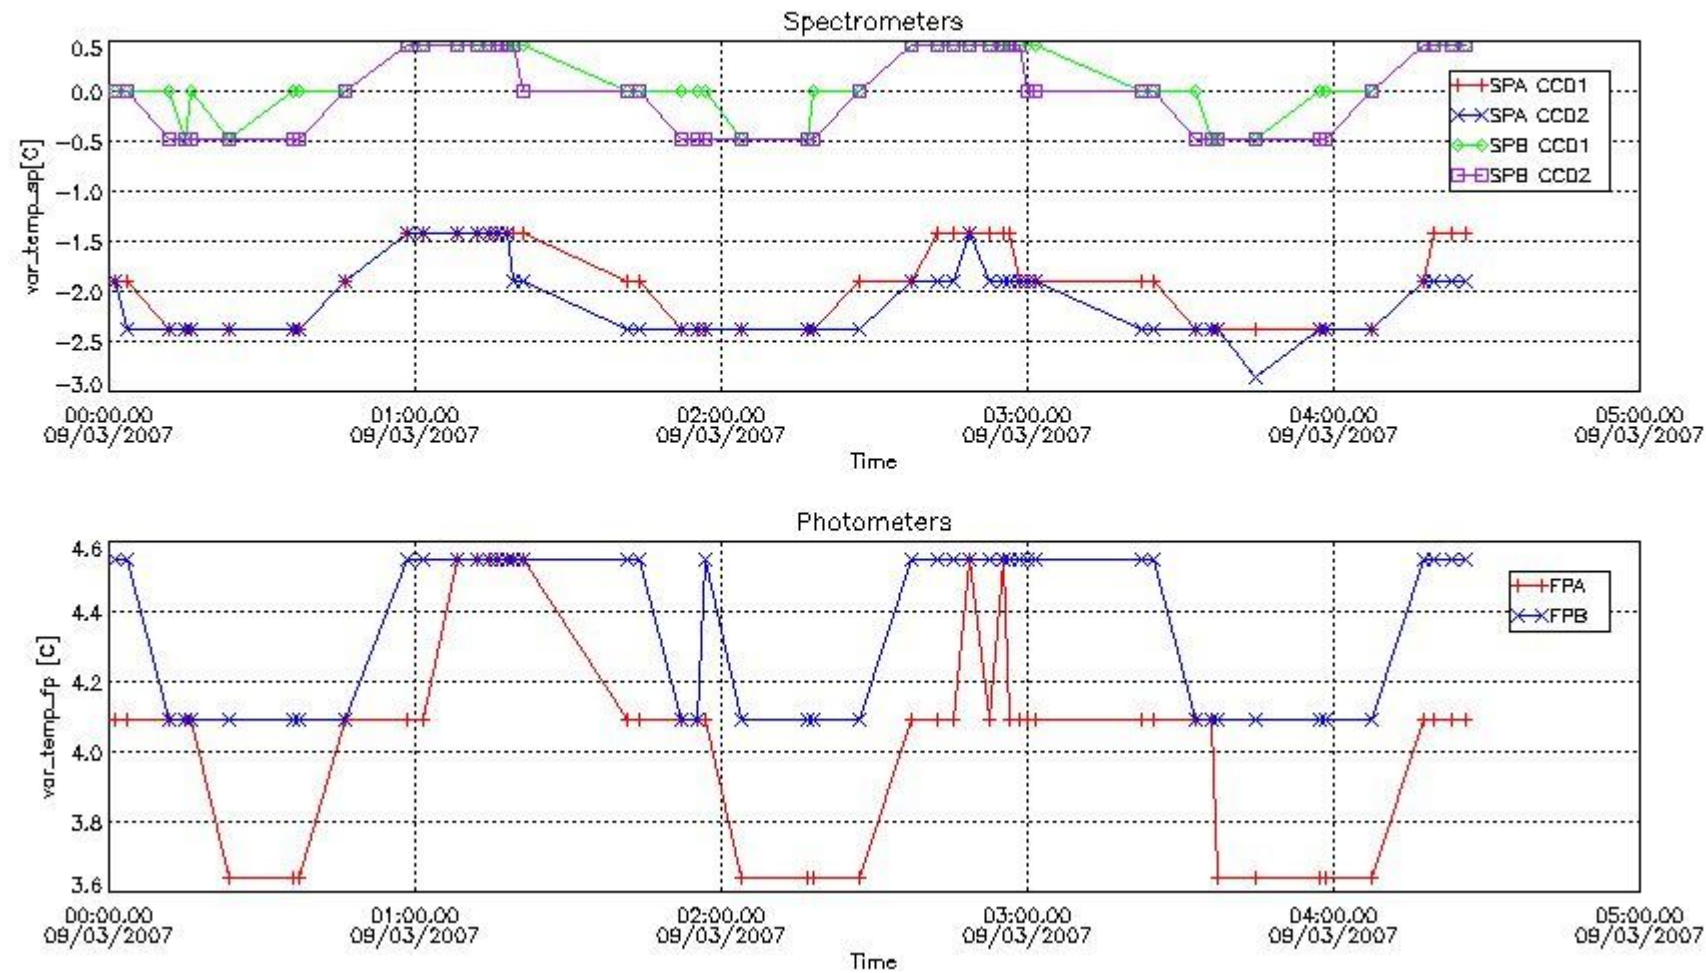

4. Overview of dark signal processing per product

The Dark Charge (DC) is a temperature-dependant signal added to the useful measurements and it is therefore subtracted from them during the processing. There are two phenomena that produce a continuous increase of the DC: the "hot pixels" (a pixel is "hot" when its DC exceeds by a significant amount its value measured on ground at the same temperature) and the "Random Telegraphic Signal" (abrupt change positive or negative of the CCD pixel signal, random in time, affecting only the DC part of the signal and not the photon generated signal).

In this section a list of products that did not use the Dark Sky Area (DSA) observation for the DC computation is given. It is also provided the mean DC plot per product for dark limb products with no error flag set.

4.1 These products did not use the DSA observation for DC computation:

Product name	DC information
GOM_TRA_1PNPDE20070309_000059_000000382056_00145_26251_5901.N1	DC map used
GOM_TRA_1PNPDE20070309_000324_000000412056_00145_26251_5902.N1	DC map used
GOM_TRA_1PNPDE20070309_001143_000000412056_00145_26251_5903.N1	DC map used
GOM_TRA_1PNPDE20070309_001444_000000402056_00145_26251_5904.N1	DC map used
GOM_TRA_1PNPDE20070309_001610_000000572056_00145_26251_5905.N1	DC map used
GOM_TRA_1PNPDE20070309_002322_000000412056_00145_26251_5906.N1	DC map used
GOM_TRA_1PNPDE20070309_003604_000000362056_00145_26251_5907.N1	DC map used
GOM_TRA_1PNPDE20070309_003723_000000362056_00145_26251_5908.N1	DC map used
GOM_TRA_1PNPDE20070309_004625_000000452056_00145_26251_5909.N1	DC map used
GOM_TRA_1PNPDE20070309_005825_000000422056_00145_26251_6039.N1	DC map used
GOM_TRA_1PNPDE20070309_010143_000000472056_00145_26251_6040.N1	DC map used
GOM_TRA_1PNPDE20070309_010806_000000402056_00146_26252_6041.N1	DC map used
GOM_TRA_1PNPDE20070309_011159_000000402056_00146_26252_6042.N1	DC map used
GOM_TRA_1PNPDE20070309_011441_000000472056_00146_26252_6043.N1	DC map used