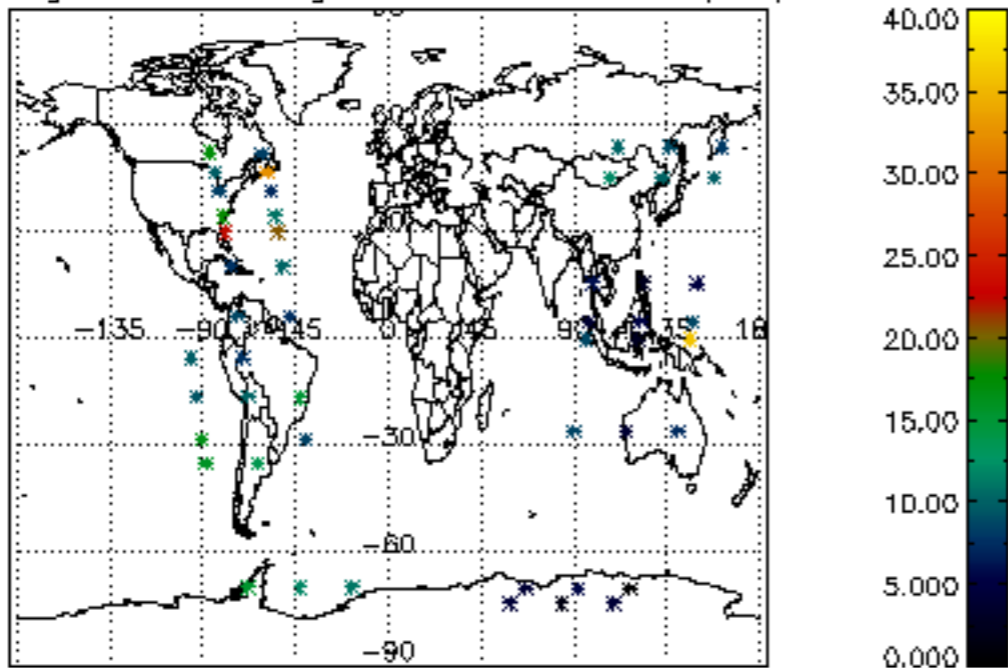

Percentage of star falling outside central band per profile