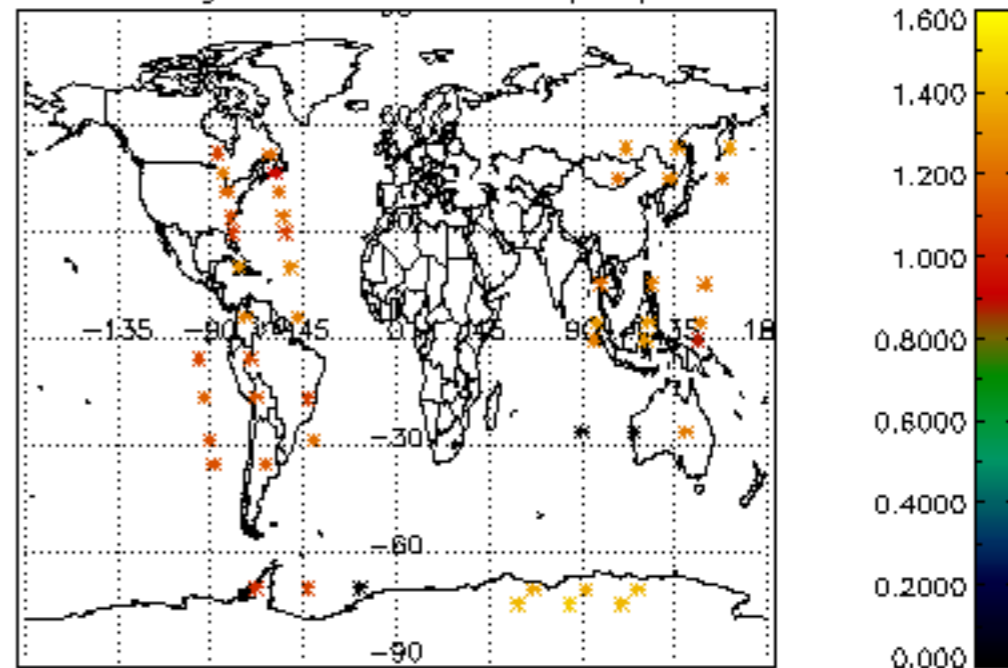

Percentage of cosmic ray hits per profile

Percentage of datation errors per profile

Percentage of star falling outside central band per profile

Percentage of saturation errors per profile

Tangent altitude at which the star is lost