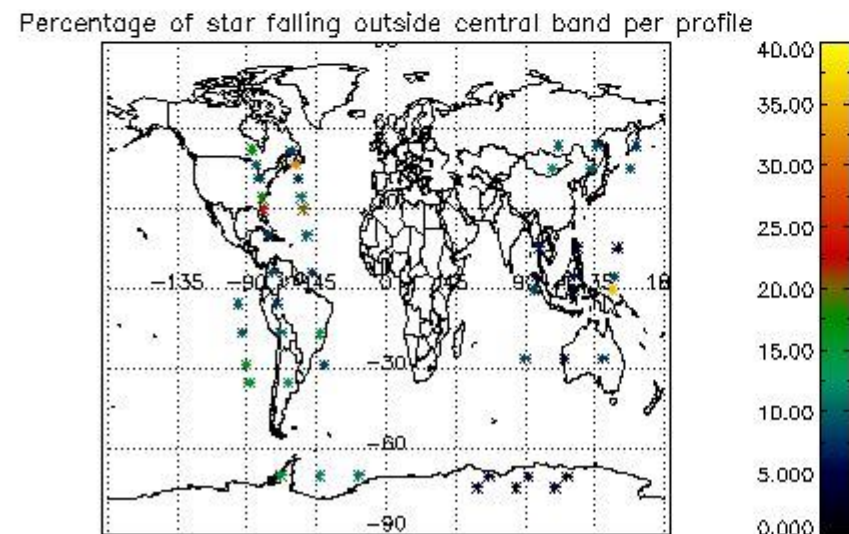

6. Statistics and plot of tangent altitude of the last measurement (DARK & BRIGHT products without errors)

6.1 Statistics on tangent altitude lost:

Statistics	DARK	BRIGHT	TWILIGHT
Mean:	16.490	19.941	NaN
St. deviation:	3.9519	4.4866	NaN
Maximum:	20.791	25.533	NaN
Minimum:	4.6025	3.4266	NaN
Number of data:	21.000	27.000	NaN

6.2 Plot for DARK limb products