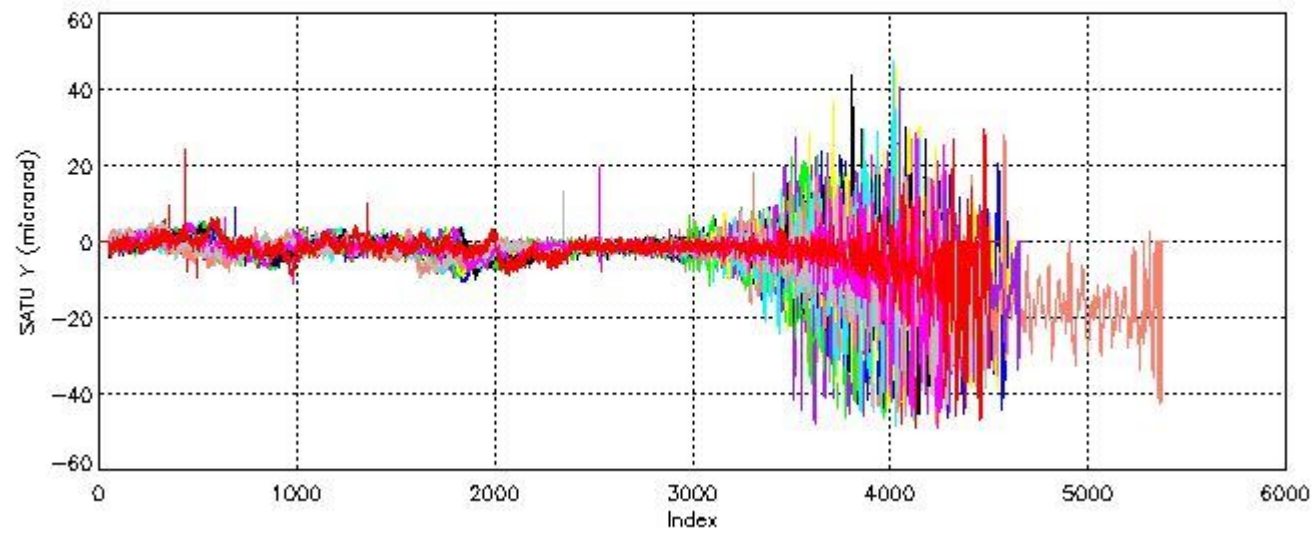

7.2 Statistics on SATU Noise Equivalent Angle (NEA) for DARK (D) and BRIGHT (B) products above 105 kms

The Star Acquisition and Tracking Unit (it is the CCD that tracks the star while it is occulted) Noise Equivalent Angle consists of the statistical angular variation of the SATU data above the atmosphere.

Statistics (in microradians) above 105 km are computed for every occultation, giving four values per occultation: one in the 'X' direction and one in the 'Y' direction for dark and bright limbs. A mean value per day in every direction and limb is calculated and monitored in order to assess instrument performance in terms of star pointing.

7.2.1 SATU NEA Statistics (table)

Statistics	SATU X (D)	SATU Y (D)	SATU X (B)	SATU Y (B)
Mean:	0.14813	-0.86371	0.19844	-0.99358
St. deviation:	0.55292	2.0569	0.69397	1.9722
Maximum:	8.0000	24.400	5.3000	8.3000
Minimum:	-23.100	-11.200	-5.2000	-8.6000