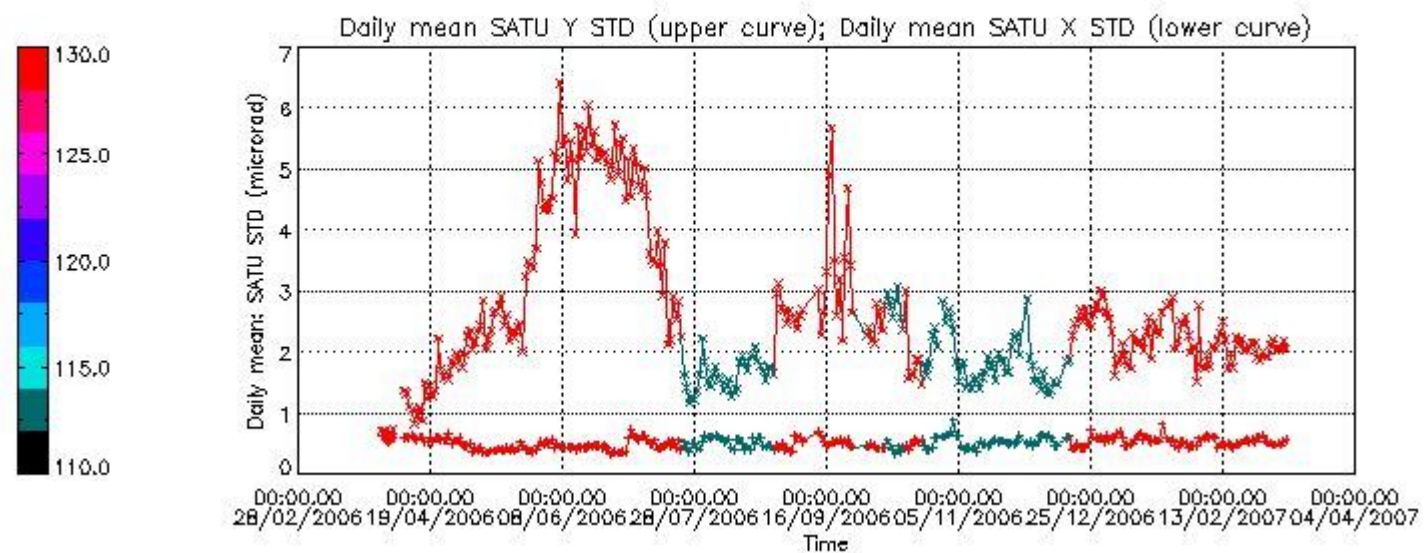

Number of data:	20650.	20650.	24450.	24450.

7.2.2 Trend of daily SATU NEA St. deviation since 1st April 2006 (dark limb)

The long term trend of the SATU 'X' and 'Y' standard deviations should be constant during the whole mission.

The colorbar represents the start tangent altitude (km) of the occultations.

Upper curve: STD of SATU Y axis

Lower curve: STD of SATU X axis

8. Auxiliary Data Files used for the production reported in section 2.4

The number reported in the third column indicates since which file (see list in section 2.4) the corresponding auxiliary file has been used. The fourth column is the date of those product files.

Type	Auxiliary Filename	Used since product	Used since product date
INST_PHYS_CHARACTERISTICS	GOM_INS_AXNIEC20050627_150713_20030716_120000_20100101_000000	1	09-MAR-2007 00:00:59
CALIBRATION_DATABASE	GOM_CAL_AXVIEC20070307_090230_20070305_000000_20100101_000000	1	09-MAR-2007 00:00:59
LEVEL-1B_PROC_CONFIG	GOM_PR1_AXNIEC20050627_151042_20020301_000000_20100101_000000	1	09-MAR-2007 00:00:59
STAR_CATALOGUE	GOM_CAT_AXVIEC20020121_161009_20020101_000000_20200101_000000	1	09-MAR-2007 00:00:59
STELLAR_SPECTRA_DATABANK	GOM_STS_AXNIEC20040308_103538_20020101_160000_20100101_000000	1	09-MAR-2007 00:00:59
ECMWF_FILE	AUX_ECF_AXNECM20070308_061111_20070308_210000_20070309_090000	1	09-MAR-2007 00:00:59
ECMWF_FILE	AUX_ECF_AXNECM20070308_181113_20070309_030000_20070309_150000	44	09-MAR-2007 03:57:16
OPTIONAL_ECMWF_FILE	MISSING	1	09-MAR-2007 00:00:59
ORBIT_DATA_FILE	DOR_NAV_OPNPDE20070308_212739_000060572056_00143_26249_2932.N1	1	09-MAR-2007 00:00:59
ORBIT_DATA_FILE	DOR_NAV_OPNPDE20070308_231355_000054192056_00144_26250_2933.N1	10	09-MAR-2007 00:58:25
ORBIT_DATA_FILE	DOR_NAV_OPNPDE20070309_004933_000041442056_00145_26251_2934.N1	25	09-MAR-2007 02:16:40
ORBIT_DATA_FILE	DOR_NAV_OPNPDE20070309_020356_000057382056_00146_26252_2935.N1	44	09-MAR-2007 03:57:16