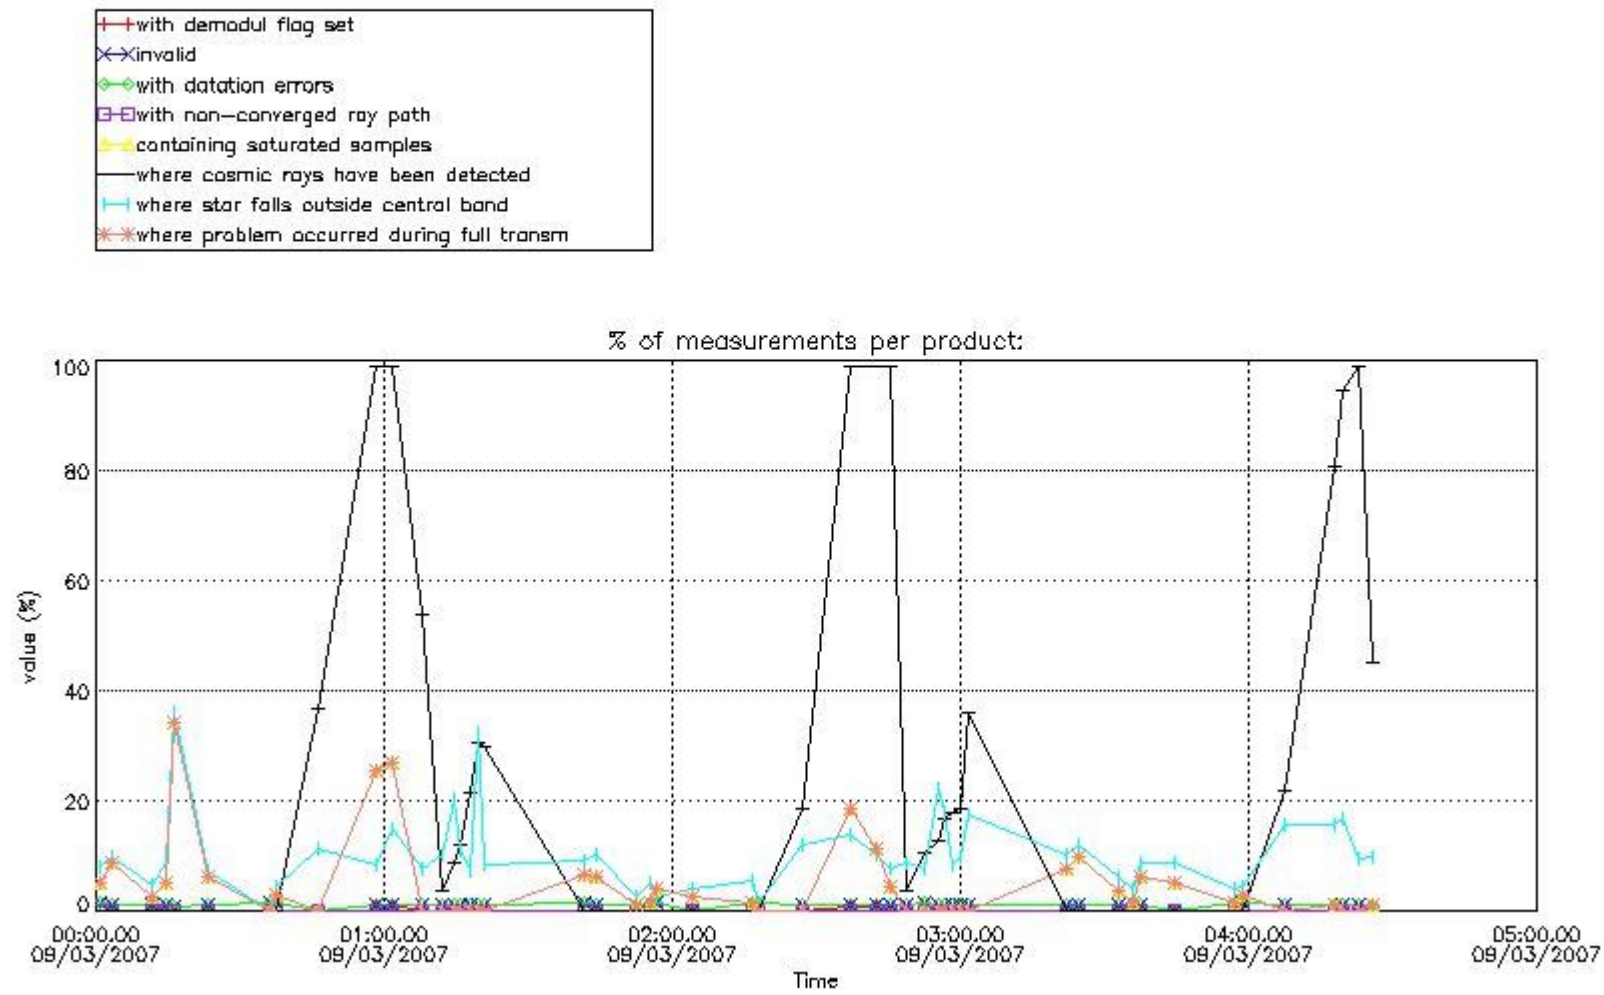

At least one measurement with demodulation flag set:	18.0000 %
Reference spectrum computed from DB:	0.00000 %
Reference spectrum with small number of measurements:	0.00000 %
SATU data not used:	0.00000 %

5.2 Plot quality information per product (time dependant)

5.3 Plot quality information per product (world map)