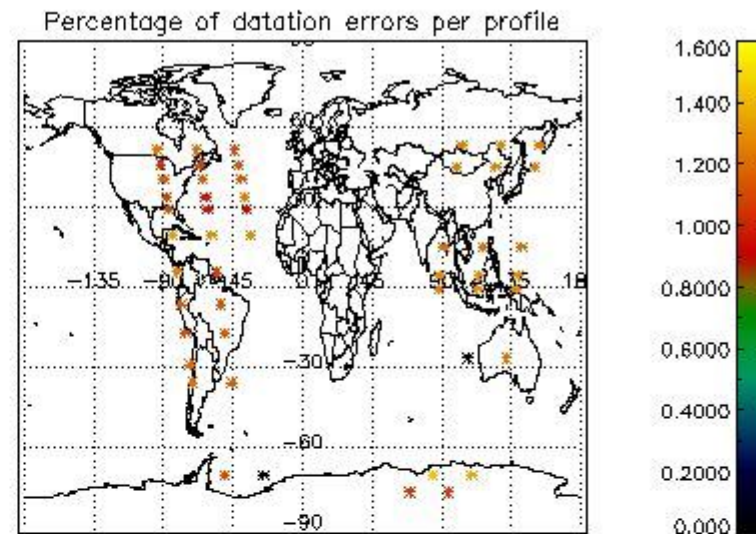

6. Statistics and plot of tangent altitude of the last measurement (DARK & BRIGHT products without errors)

6.1 Statistics on tangent altitude lost:

Statistics	DARK	BRIGHT	TWILIGHT
Mean:	15.352	19.943	NaN
St. deviation:	5.0515	2.8818	NaN
Maximum:	22.145	26.026	NaN
Minimum:	4.0063	15.805	NaN
Number of data:	24.000	23.000	NaN

6.2 Plot for DARK limb products