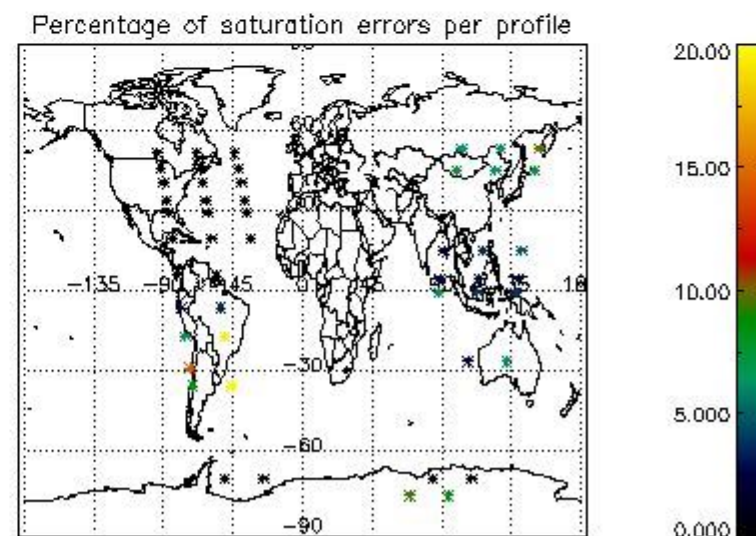

6. Statistics and plot of tangent altitude of the last measurement (DARK & BRIGHT products without errors)

6.1 Statistics on tangent altitude lost:

Statistics	DARK	BRIGHT	TWILIGHT
Mean:	15.352	19.943	NaN
St. deviation:	5.0515	2.8818	NaN
Maximum:	22.145	26.026	NaN
Minimum:	4.0063	15.805	NaN
Number of data:	24.000	23.000	NaN

6.2 Plot for DARK limb products