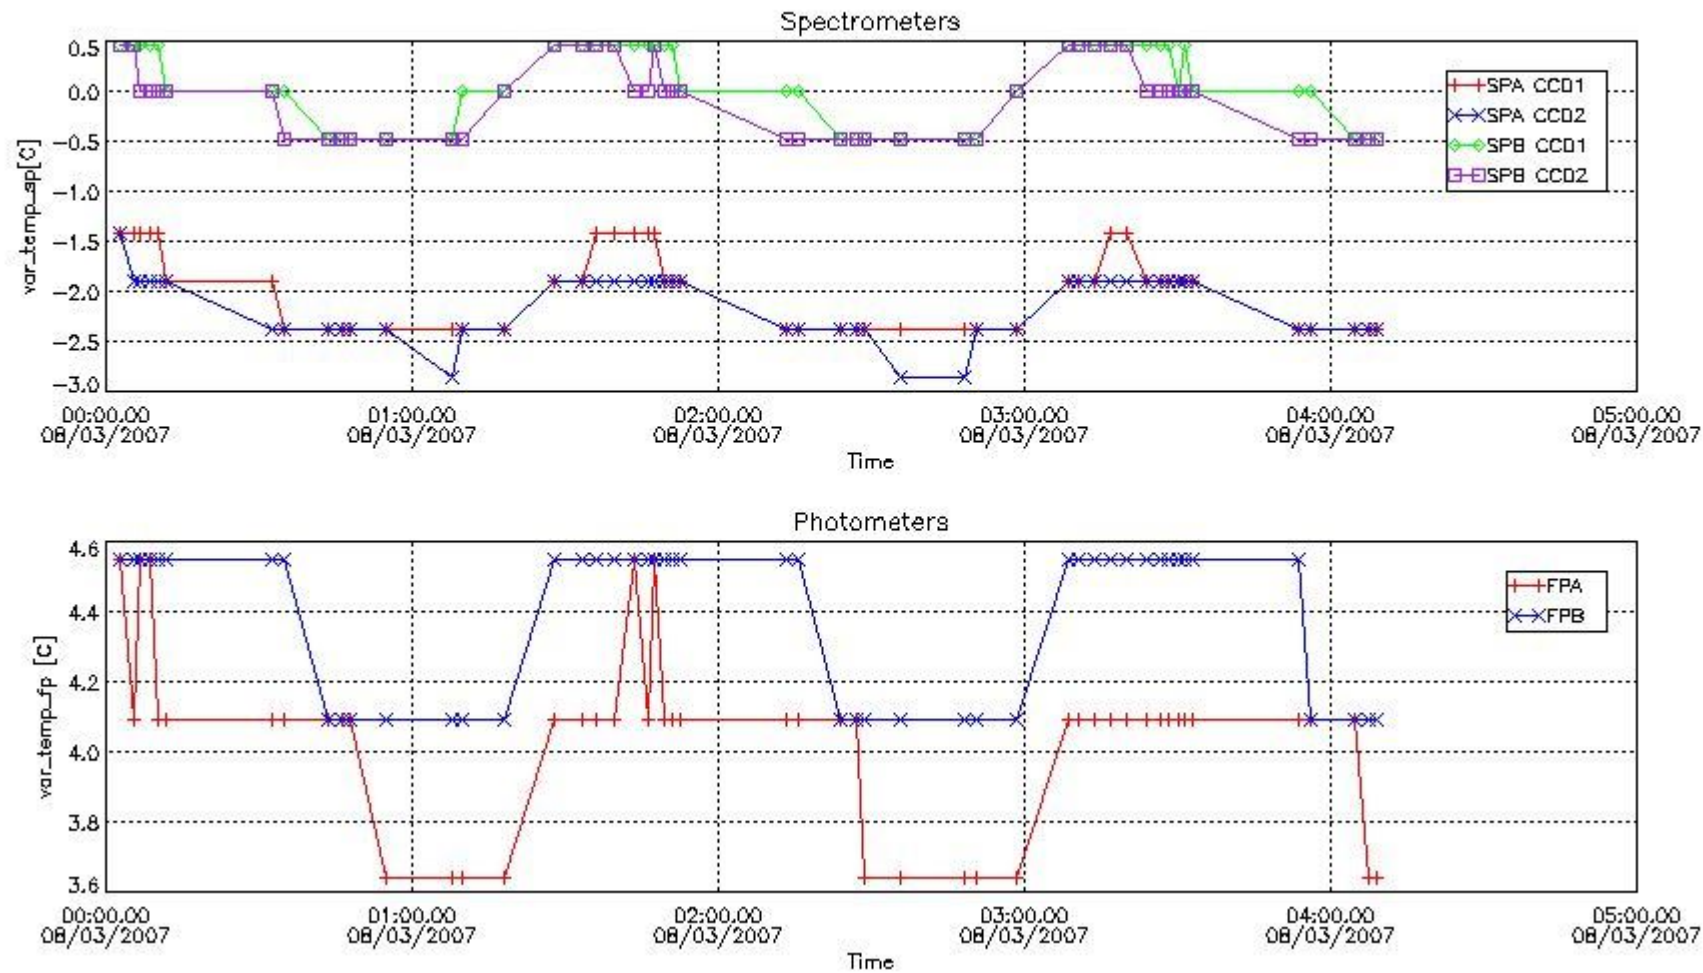

4. Overview of dark signal processing per product

The Dark Charge (DC) is a temperature-dependant signal added to the useful measurements and it is therefore subtracted from them during the processing. There are two phenomena that produce a continuous increase of the DC: the "hot pixels" (a pixel is "hot" when its DC exceeds by a significant amount its value measured on ground at the same temperature) and the "Random Telegraphic Signal" (abrupt change positive or negative of the CCD pixel signal, random in time, affecting only the DC part of the signal and not the photon generated signal).

In this section a list of products that did not use the Dark Sky Area (DSA) observation for the DC computation is given. It is also provided the mean DC plot per product for dark limb products with no error flag set.

4.1 All products used the DSA observation for the DC computation

4.2 Plot of mean dark charges per product: only products in DARK limb conditions without errors are used