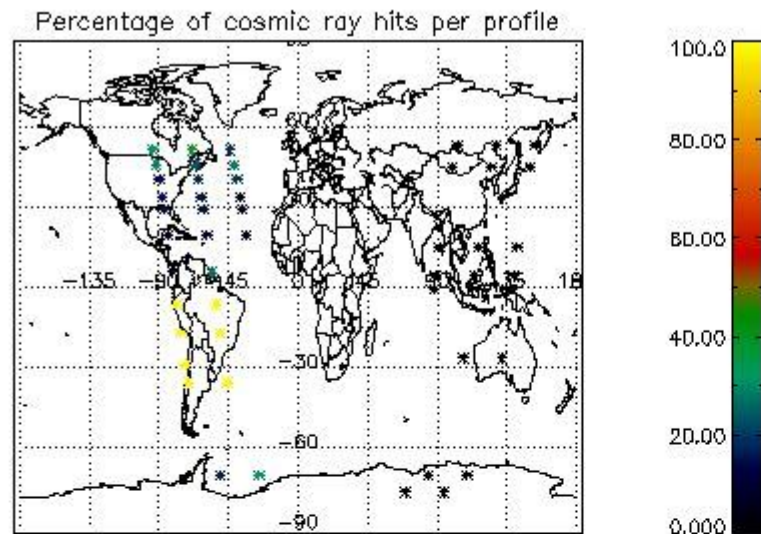

6. Statistics and plot of tangent altitude of the last measurement (DARK & BRIGHT products without errors)

6.1 Statistics on tangent altitude lost:

Statistics	DARK	BRIGHT	TWILIGHT
Mean:	15.352	19.943	NaN
St. deviation:	5.0515	2.8818	NaN
Maximum:	22.145	26.026	NaN
Minimum:	4.0063	15.805	NaN
Number of data:	24.000	23.000	NaN

6.2 Plot for DARK limb products