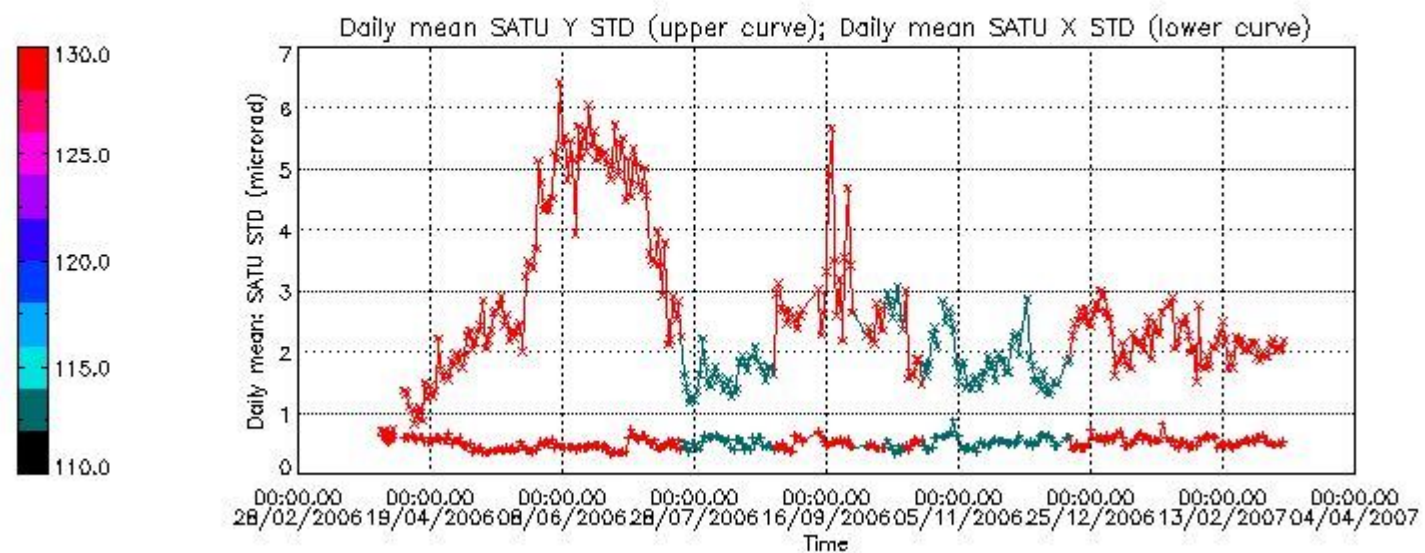

Number of data:	23400.	23400.	21350.	21350.

7.2.2 Trend of daily SATU NEA St. deviation since 1st April 2006 (dark limb)

The long term trend of the SATU 'X' and 'Y' standard deviations should be constant during the whole mission.

The colorbar represents the start tangent altitude (km) of the occultations.

Upper curve: STD of SATU Y axis

Lower curve: STD of SATU X axis

8. Auxiliary Data Files used for the production reported in section 2.4

The number reported in the third column indicates since which file (see list in section 2.4) the corresponding auxiliary file has been used. The fourth column is the date of those product files.

Type	Auxiliary Filename	Used since product	Used since product date
INST_PHYS_CHARACTERISTICS	GOM_INS_AXNIEC20050627_150713_20030716_120000_20100101_000000	1	08-MAR-2007 00:02:52
CALIBRATION_DATABASE	GOM_CAL_AXVIEC20070307_090230_20070305_000000_20100101_000000	1	08-MAR-2007 00:02:52
LEVEL-1B_PROC_CONFIG	GOM_PR1_AXNIEC20050627_151042_20020301_000000_20100101_000000	1	08-MAR-2007 00:02:52
STAR_CATALOGUE	GOM_CAT_AXVIEC20020121_161009_20020101_000000_20200101_000000	1	08-MAR-2007 00:02:52
STELLAR_SPECTRA_DATABANK	GOM_STS_AXNIEC20040308_103538_20020101_160000_20100101_000000	1	08-MAR-2007 00:02:52
ECMWF_FILE	AUX_ECF_AXNECM20070307_072113_20070307_210000_20070308_090000	1	08-MAR-2007 00:02:52
OPTIONAL_ECMWF_FILE	MISSING	1	08-MAR-2007 00:02:52
ORBIT_DATA_FILE	DOR_NAV_OPNPDE20070307_215940_000060572056_00129_26235_2926.N1	1	08-MAR-2007 00:02:52
ORBIT_DATA_FILE	DOR_NAV_OPNPDE20070307_234037_000057382056_00130_26236_2927.N1	16	08-MAR-2007 01:27:59
ORBIT_DATA_FILE	DOR_NAV_OPNPDE20070308_012134_000041442056_00131_26237_2928.N1	32	08-MAR-2007 02:48:17