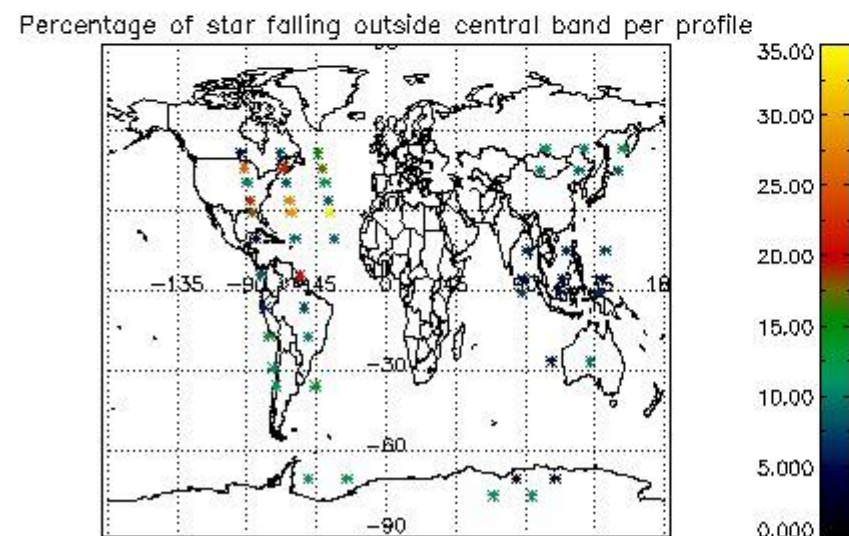

6. Statistics and plot of tangent altitude of the last measurement (DARK & BRIGHT products without errors)

6.1 Statistics on tangent altitude lost:

Statistics	DARK	BRIGHT	TWILIGHT
Mean:	15.352	19.943	NaN
St. deviation:	5.0515	2.8818	NaN
Maximum:	22.145	26.026	NaN
Minimum:	4.0063	15.805	NaN
Number of data:	24.000	23.000	NaN

6.2 Plot for DARK limb products