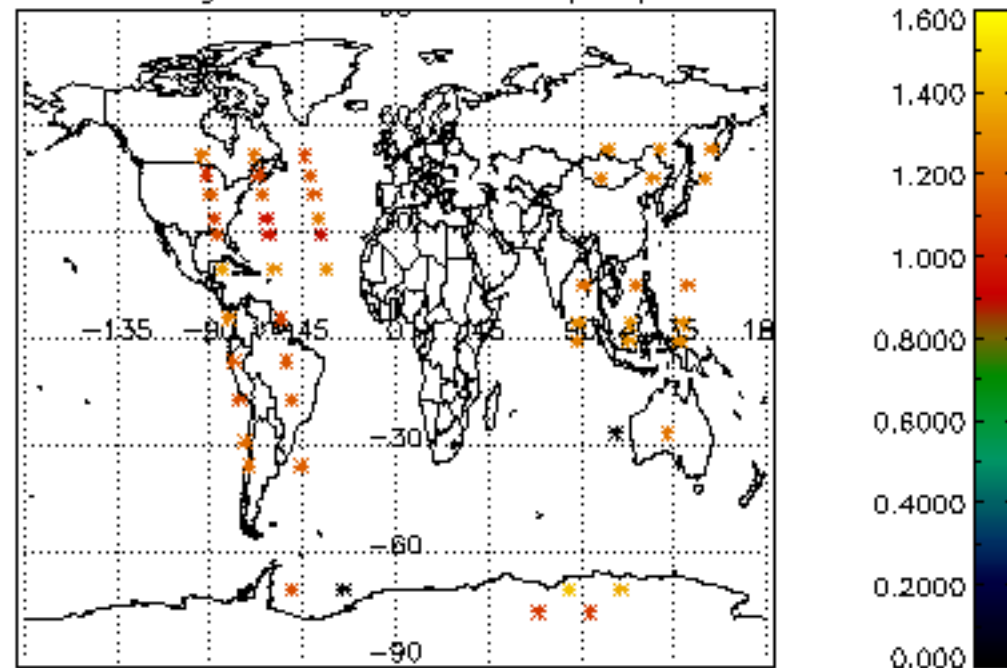

Percentage of datation errors per profile