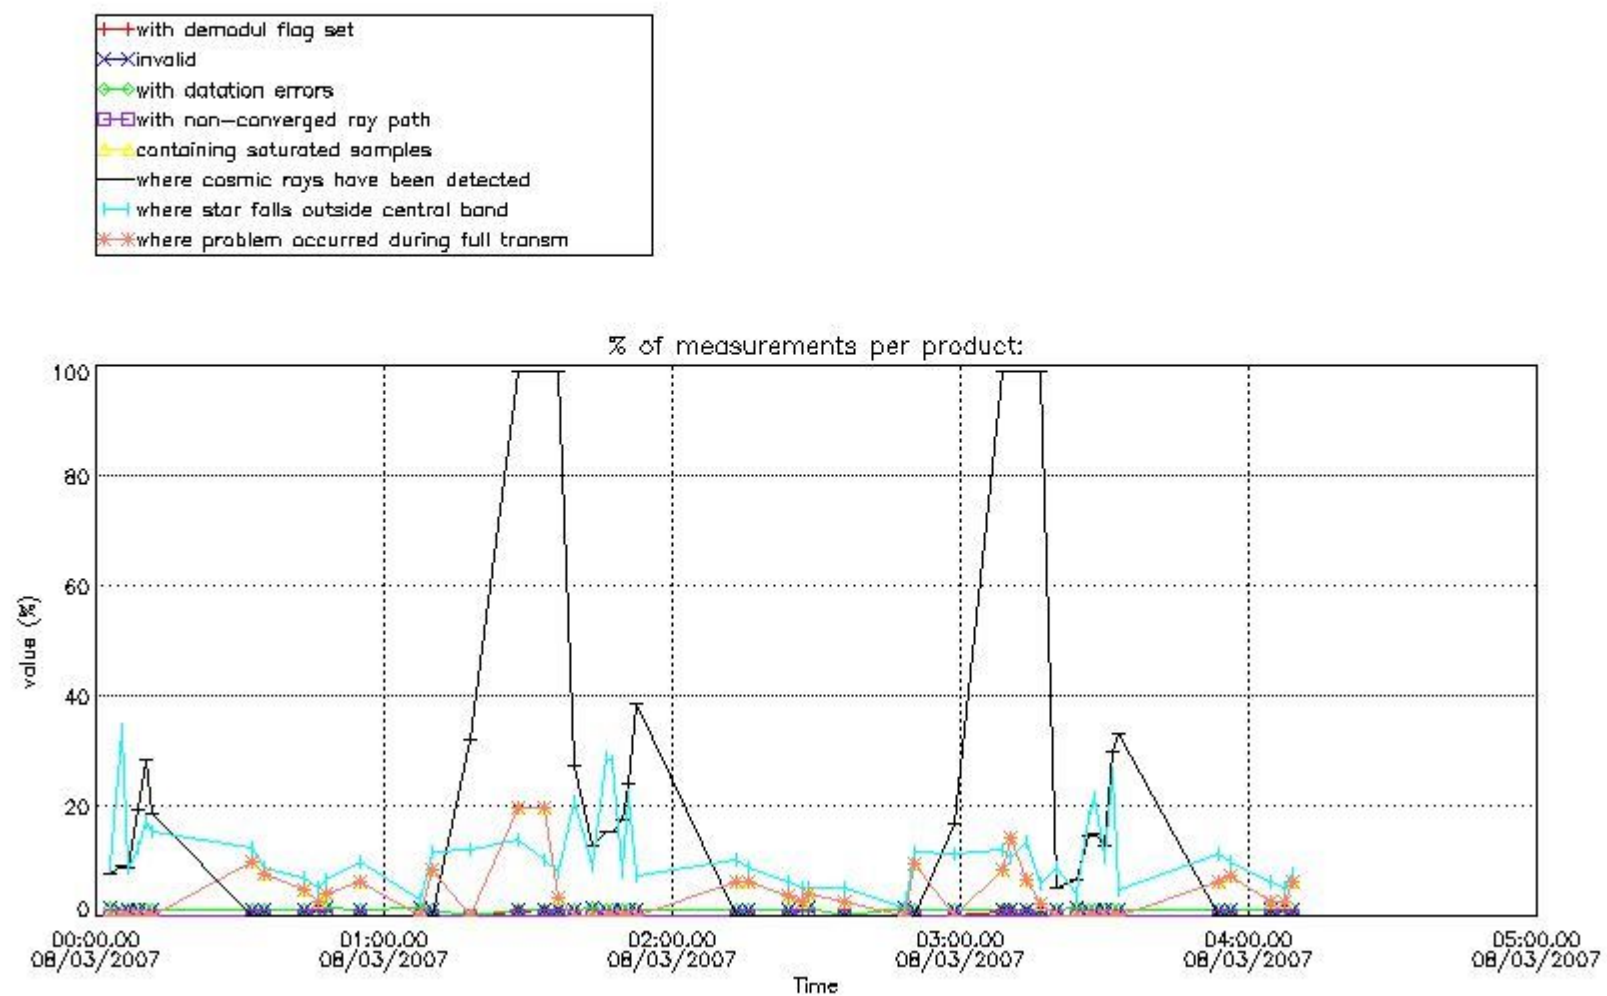

At least one measurement with demodulation flag set:	24.0000 %
Reference spectrum computed from DB:	0.00000 %
Reference spectrum with small number of measurements:	0.00000 %
SATU data not used:	0.00000 %

5.2 Plot quality information per product (time dependant)

5.3 Plot quality information per product (world map)