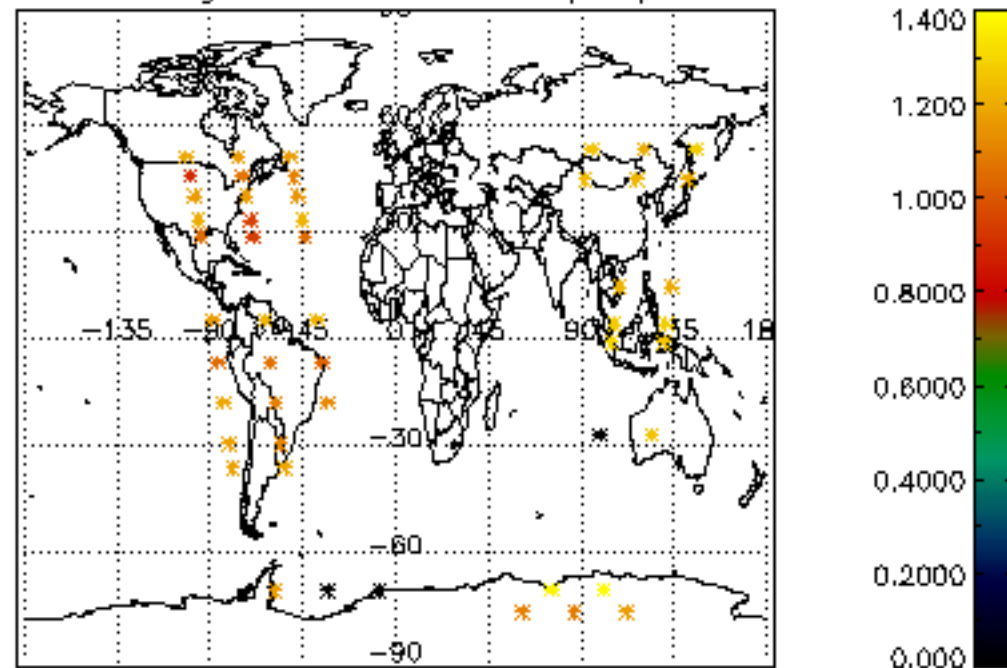

Percentage of cosmic ray hits per profile

Percentage of datation errors per profile

Percentage of star falling outside central band per profile

Percentage of saturation errors per profile

Tangent altitude at which the star is lost