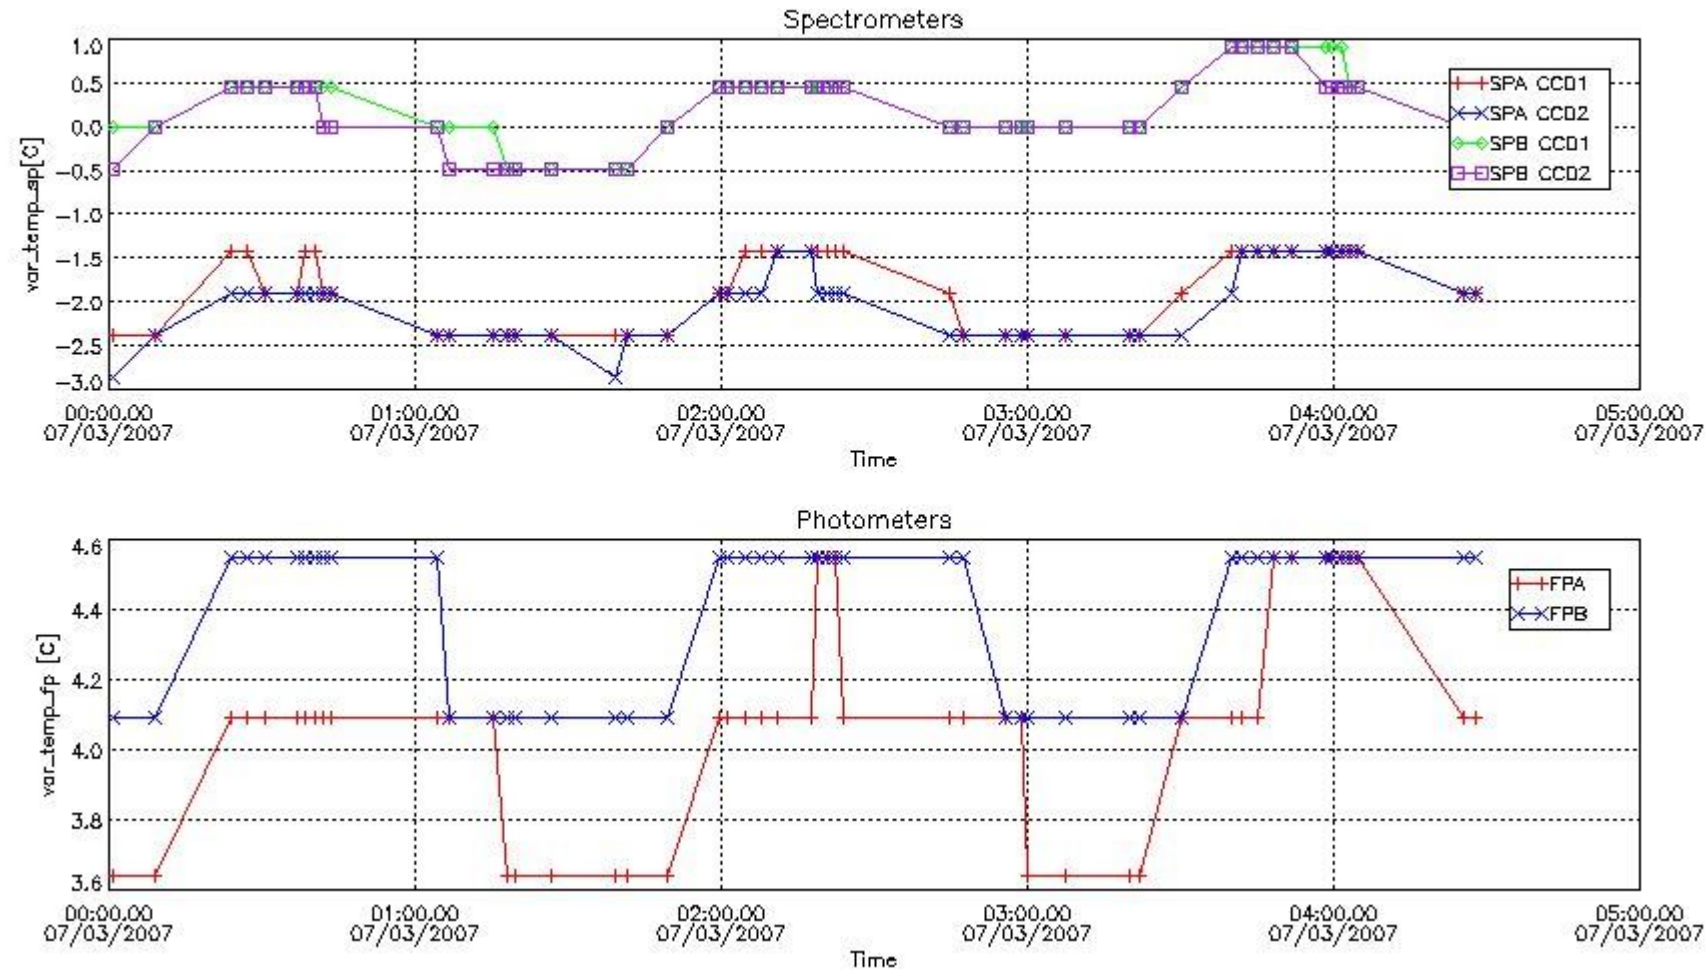

4. Overview of dark signal processing per product

The Dark Charge (DC) is a temperature-dependant signal added to the useful measurements and it is therefore subtracted from them during the processing. There are two phenomena that produce a continuous increase of the DC: the "hot pixels" (a pixel is "hot" when its DC exceeds by a significant amount its value measured on ground at the same temperature) and the "Random Telegraphic Signal" (abrupt change positive or negative of the CCD pixel signal, random in time, affecting only the DC part of the signal and not the photon generated signal).

In this section a list of products that did not use the Dark Sky Area (DSA) observation for the DC computation is given. It is also provided the mean DC plot per product for dark limb products with no error flag set.

4.1 All products used the DSA observation for the DC computation

4.2 Plot of mean dark charges per product: only products in DARK limb conditions without errors are used