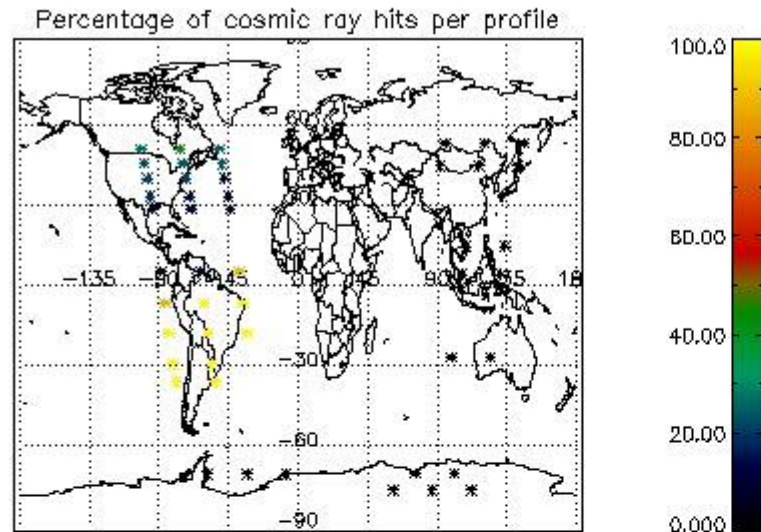

6. Statistics and plot of tangent altitude of the last measurement (DARK & BRIGHT products without errors)

6.1 Statistics on tangent altitude lost:

Statistics	DARK	BRIGHT	TWILIGHT
Mean:	15.181	20.254	NaN
St. deviation:	4.4414	2.7210	NaN
Maximum:	19.464	25.359	NaN
Minimum:	3.3245	15.296	NaN
Number of data:	28.000	22.000	NaN

6.2 Plot for DARK limb products