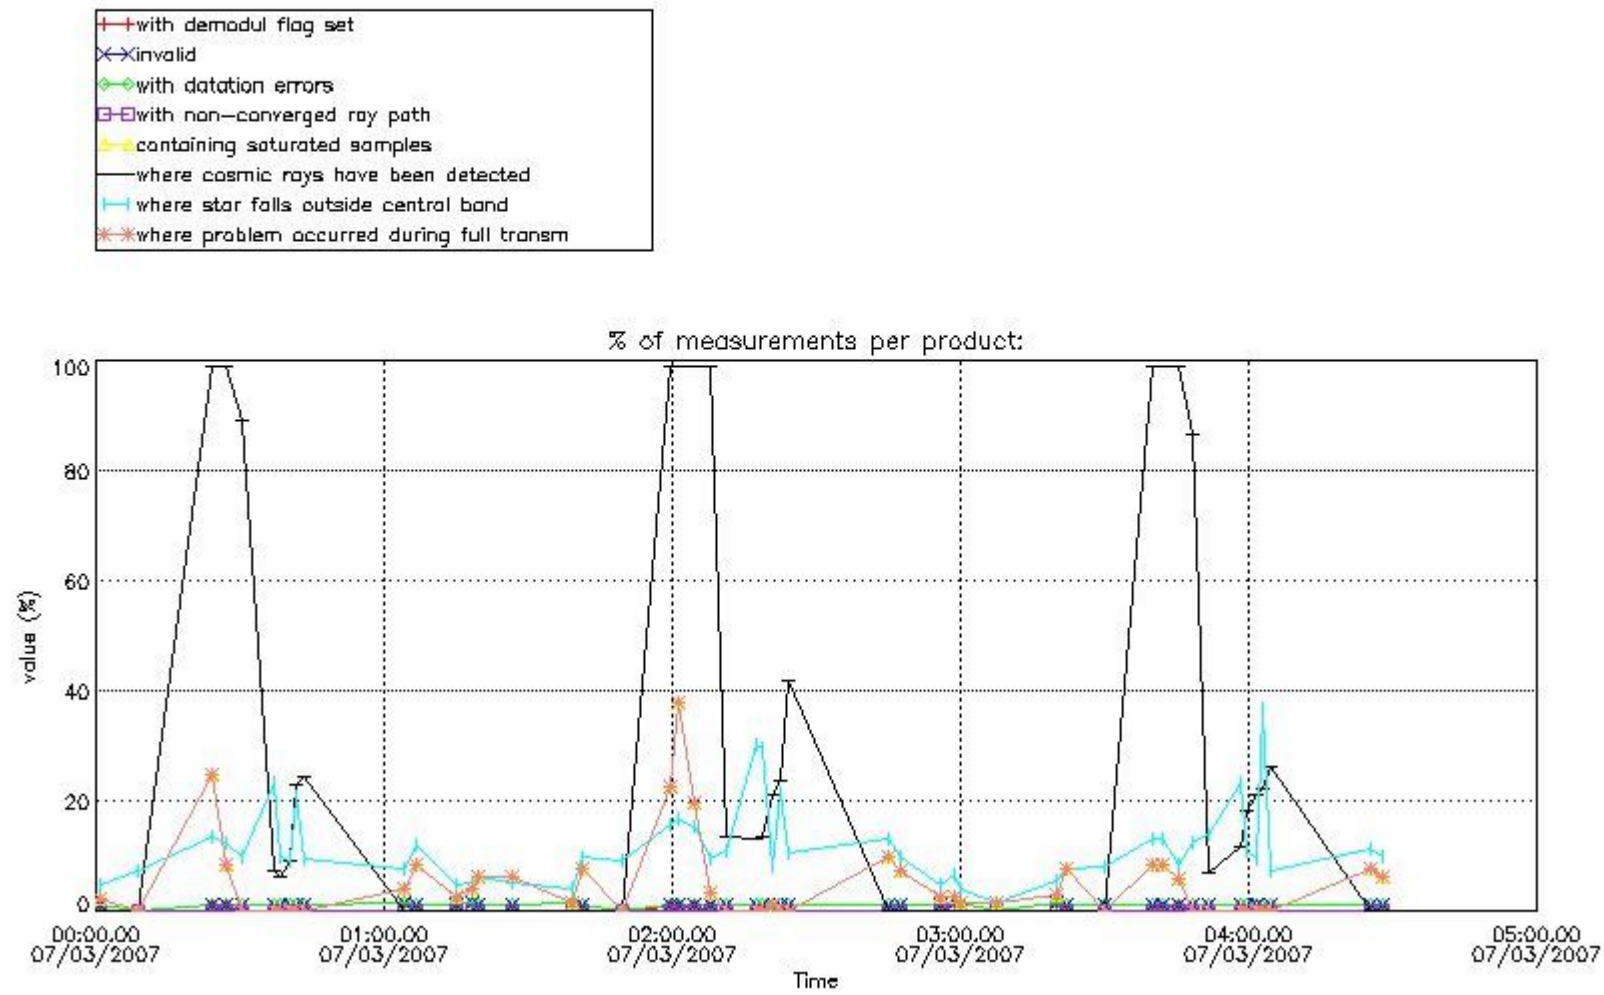

At least one measurement with demodulation flag set:	22.0000 %
Reference spectrum computed from DB:	0.00000 %
Reference spectrum with small number of measurements:	0.00000 %
SATU data not used:	0.00000 %

5.2 Plot quality information per product (time dependant)

5.3 Plot quality information per product (world map)