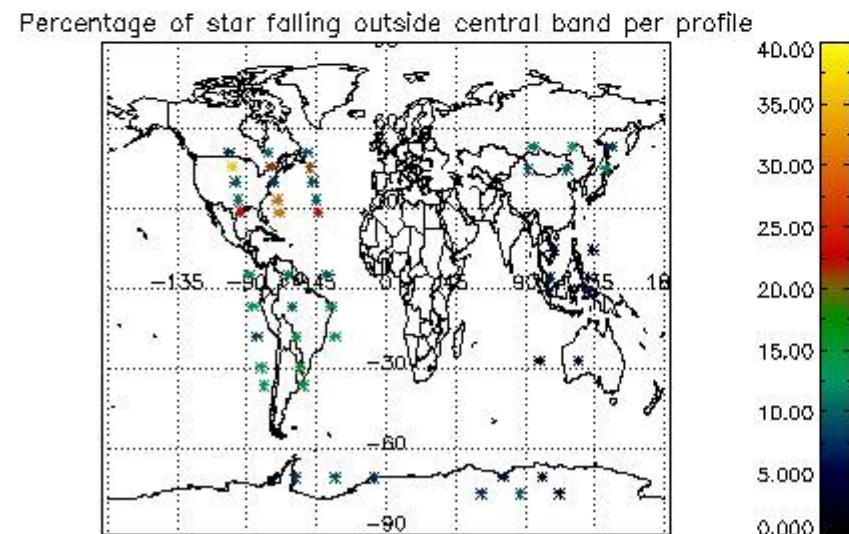

6. Statistics and plot of tangent altitude of the last measurement (DARK & BRIGHT products without errors)

6.1 Statistics on tangent altitude lost:

Statistics	DARK	BRIGHT	TWILIGHT
Mean:	15.181	20.254	NaN
St. deviation:	4.4414	2.7210	NaN
Maximum:	19.464	25.359	NaN
Minimum:	3.3245	15.296	NaN
Number of data:	28.000	22.000	NaN

6.2 Plot for DARK limb products