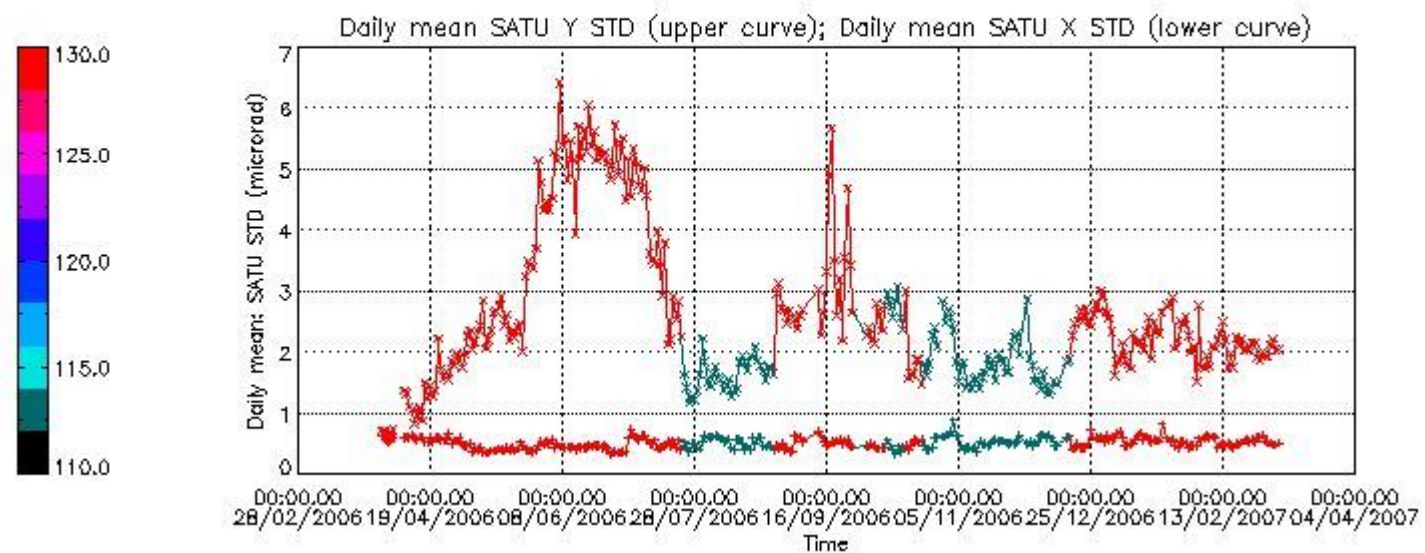

Number of data:	21750.	21750.	26350.	26350.

7.2.2 Trend of daily SATU NEA St. deviation since 1st April 2006 (dark limb)

The long term trend of the SATU 'X' and 'Y' standard deviations should be constant during the whole mission.

The colorbar represents the start tangent altitude (km) of the occultations.

Upper curve: STD of SATU Y axis

Lower curve: STD of SATU X axis

8. Auxiliary Data Files used for the production reported in section 2.4

The number reported in the third column indicates since which file (see list in section 2.4) the corresponding auxiliary file has been used. The fourth column is the date of those product files.

Type	Auxiliary Filename	Used since product	Used since product date
INST_PHYS_CHARACTERISTICS	GOM_INS_AXNIEC20050627_150713_20030716_120000_20100101_000000	1	06-MAR-2007 00:06:21
CALIBRATION_DATABASE	GOM_CAL_AXVIEC20070221_092417_20070220_000000_20100101_000000	1	06-MAR-2007 00:06:21
LEVEL-1B_PROC_CONFIG	GOM_PR1_AXNIEC20050627_151042_20020301_000000_20100101_000000	1	06-MAR-2007 00:06:21
STAR_CATALOGUE	GOM_CAT_AXVIEC20020121_161009_20020101_000000_20200101_000000	1	06-MAR-2007 00:06:21
STELLAR_SPECTRA_DATABANK	GOM_STS_AXNIEC20040308_103538_20020101_160000_20100101_000000	1	06-MAR-2007 00:06:21
ECMWF_FILE	AUX_ECF_AXNECM20070305_062109_20070305_210000_20070306_090000	1	06-MAR-2007 00:06:21
ECMWF_FILE	AUX_ECF_AXNECM20070305_181112_20070306_030000_20070306_150000	43	06-MAR-2007 03:48:55
OPTIONAL_ECMWF_FILE	MISSING	1	06-MAR-2007 00:06:21
ORBIT_DATA_FILE	DOR_NAV_OPNPDE20070305_212245_000057382056_00100_26206_2912.N1	1	06-MAR-2007 00:06:21
ORBIT_DATA_FILE	DOR_NAV_OPNPDE20070305_230342_000057382056_00101_26207_2913.N1	9	06-MAR-2007 00:50:20
ORBIT_DATA_FILE	DOR_NAV_OPNPDE20070306_004439_000054192056_00102_26208_2914.N1	28	06-MAR-2007 02:30:57
ORBIT_DATA_FILE	DOR_NAV_OPNPDE20070306_022017_000041442056_00103_26209_2915.N1	43	06-MAR-2007 03:48:55