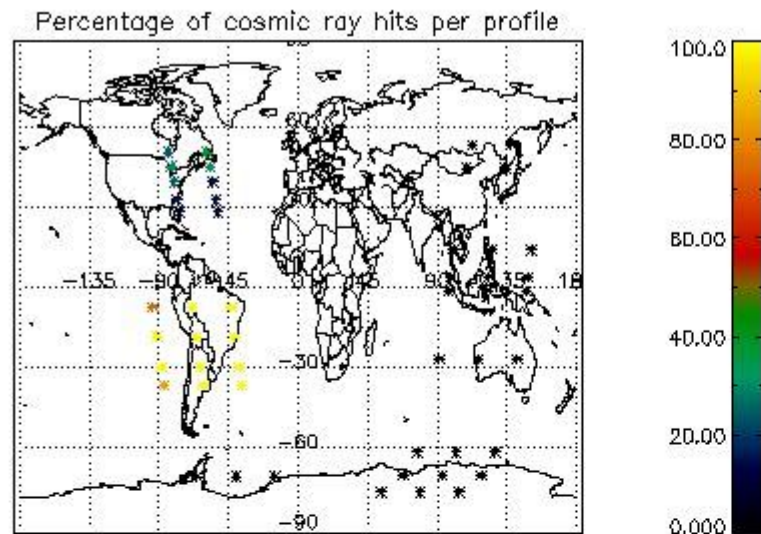

6. Statistics and plot of tangent altitude of the last measurement (DARK & BRIGHT products without errors)

6.1 Statistics on tangent altitude lost:

Statistics	DARK	BRIGHT	TWILIGHT
Mean:	15.189	20.435	NaN
St. deviation:	5.0702	3.6452	NaN
Maximum:	22.048	26.356	NaN
Minimum:	3.4174	9.3530	NaN
Number of data:	22.000	28.000	NaN

6.2 Plot for DARK limb products