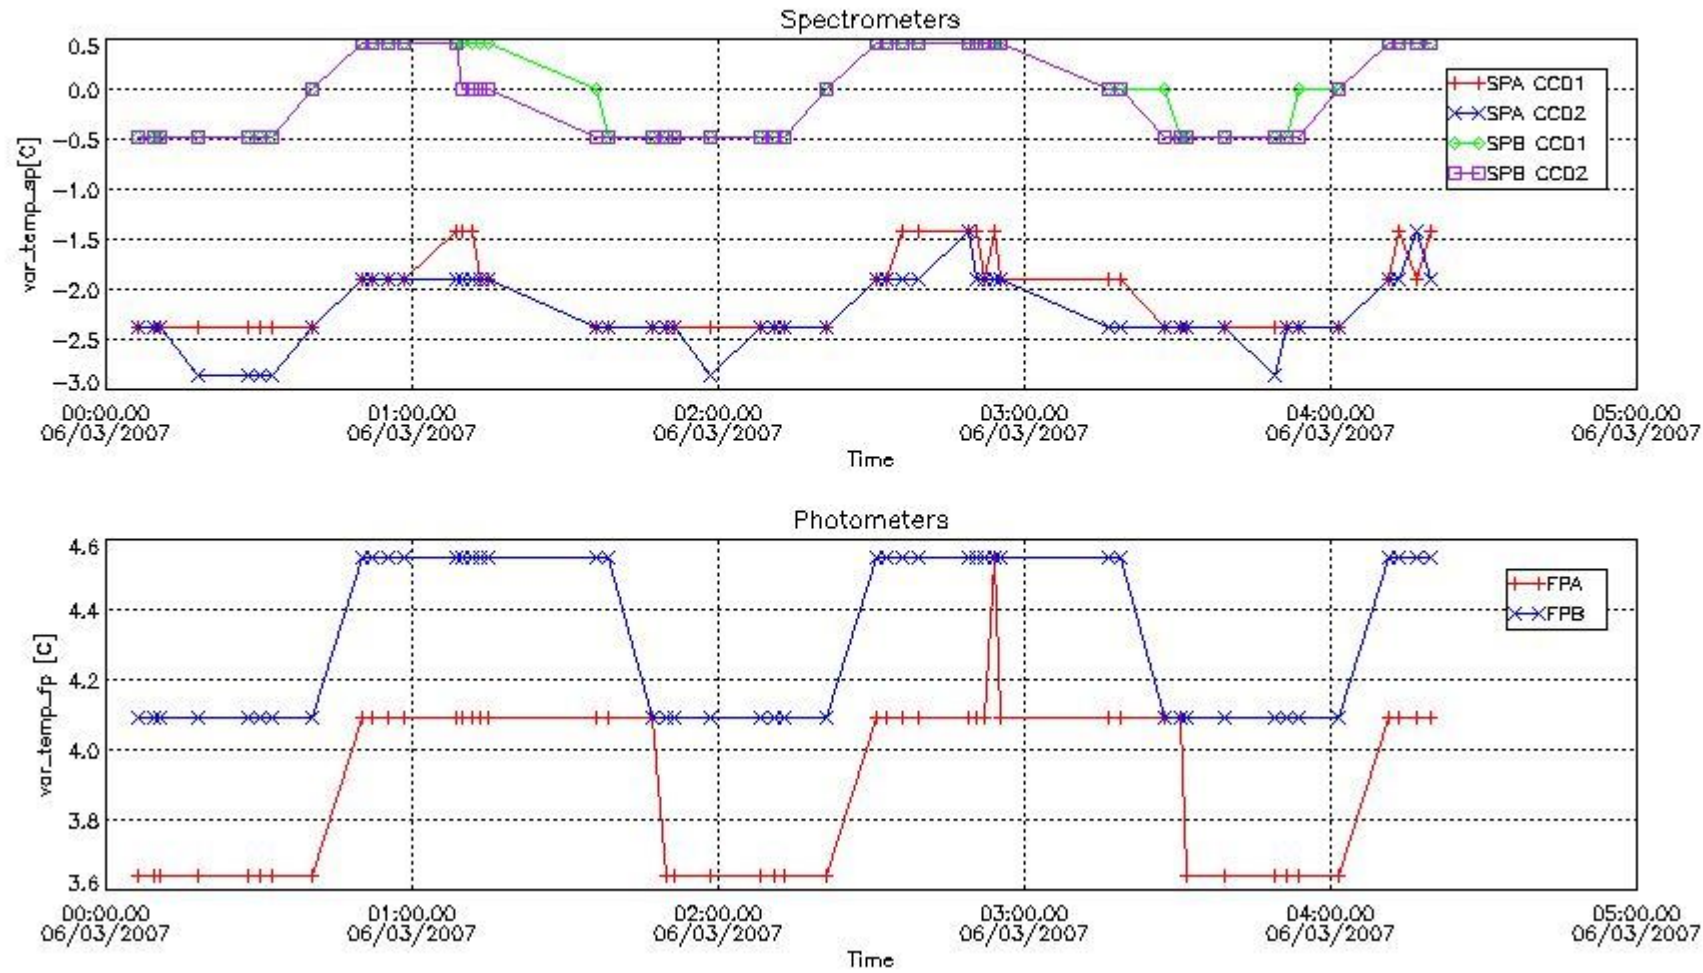

4. Overview of dark signal processing per product

The Dark Charge (DC) is a temperature-dependant signal added to the useful measurements and it is therefore subtracted from them during the processing. There are two phenomena that produce a continuous increase of the DC: the "hot pixels" (a pixel is "hot" when its DC exceeds by a significant amount its value measured on ground at the same temperature) and the "Random Telegraphic Signal" (abrupt change positive or negative of the CCD pixel signal, random in time, affecting only the DC part of the signal and not the photon generated signal).

In this section a list of products that did not use the Dark Sky Area (DSA) observation for the DC computation is given. It is also provided the mean DC plot per product for dark limb products with no error flag set.

4.1 All products used the DSA observation for the DC computation

4.2 Plot of mean dark charges per product: only products in DARK limb conditions without errors are used