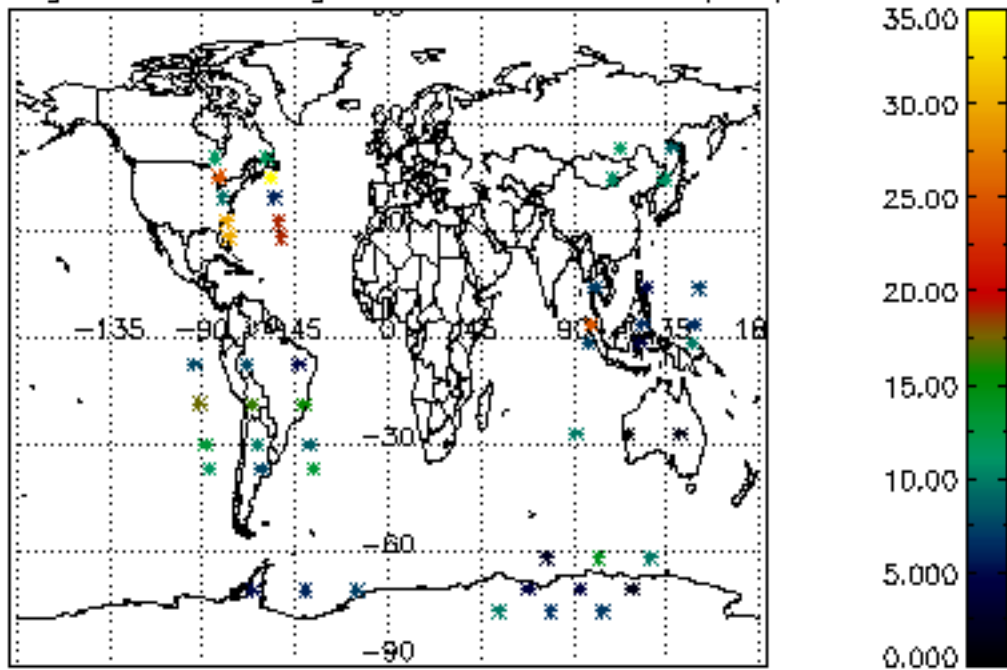

Percentage of star falling outside central band per profile