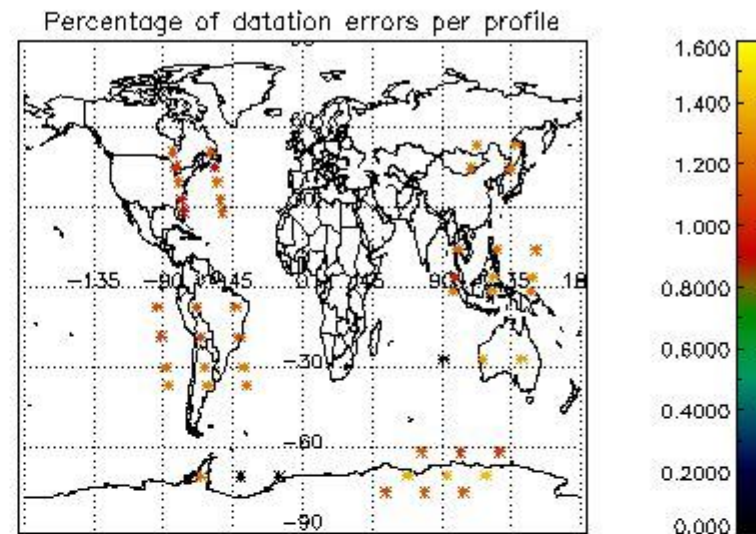

6. Statistics and plot of tangent altitude of the last measurement (DARK & BRIGHT products without errors)

6.1 Statistics on tangent altitude lost:

Statistics	DARK	BRIGHT	TWILIGHT
Mean:	15.189	20.435	NaN
St. deviation:	5.0702	3.6452	NaN
Maximum:	22.048	26.356	NaN
Minimum:	3.4174	9.3530	NaN
Number of data:	22.000	28.000	NaN

6.2 Plot for DARK limb products