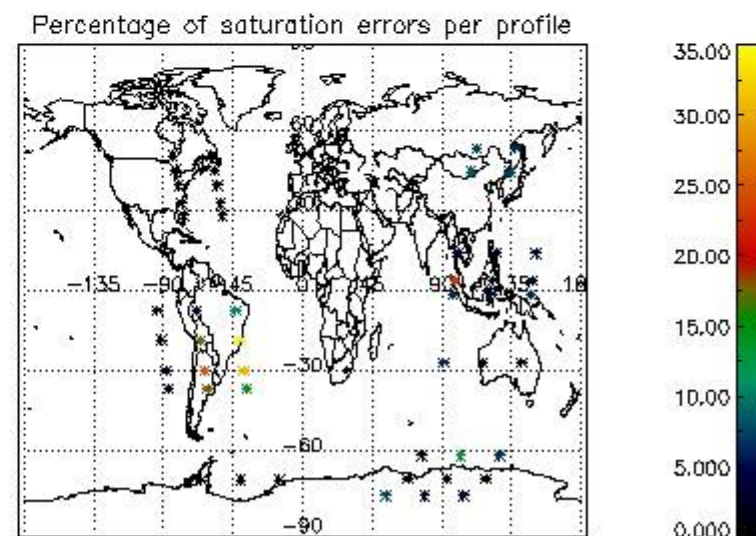

6. Statistics and plot of tangent altitude of the last measurement (DARK & BRIGHT products without errors)

6.1 Statistics on tangent altitude lost:

Statistics	DARK	BRIGHT	TWILIGHT
Mean:	15.189	20.435	NaN
St. deviation:	5.0702	3.6452	NaN
Maximum:	22.048	26.356	NaN
Minimum:	3.4174	9.3530	NaN
Number of data:	22.000	28.000	NaN

6.2 Plot for DARK limb products