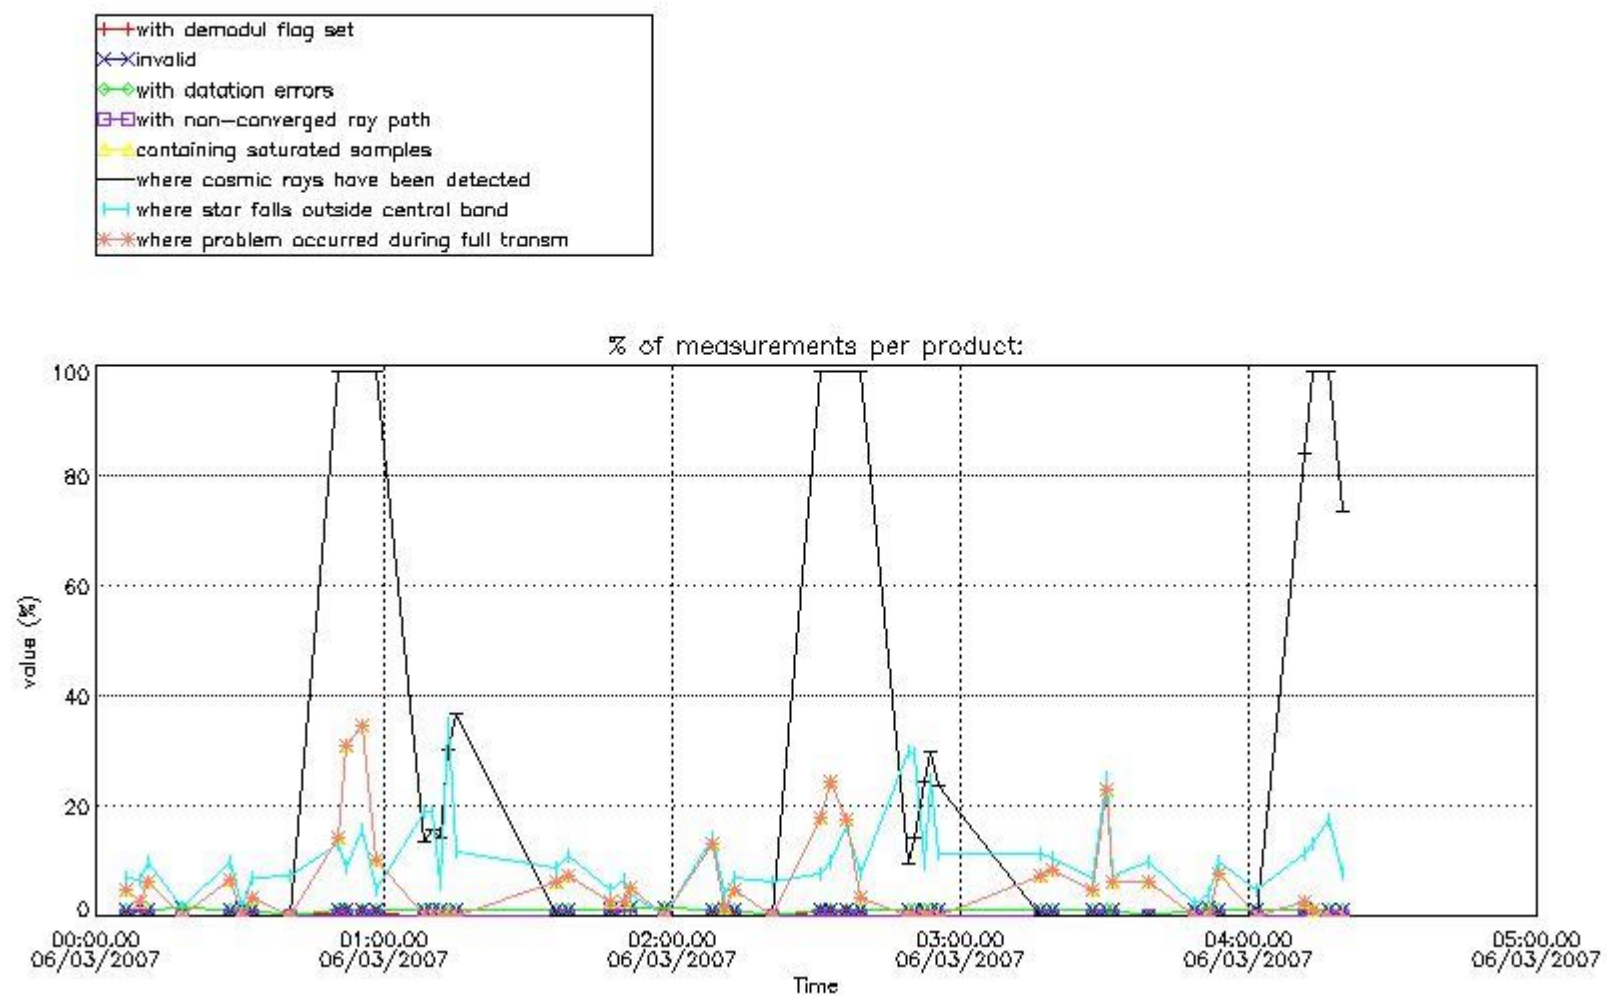

At least one measurement with demodulation flag set:	24.0000 %
Reference spectrum computed from DB:	0.00000 %
Reference spectrum with small number of measurements:	0.00000 %
SATU data not used:	0.00000 %

5.2 Plot quality information per product (time dependant)

5.3 Plot quality information per product (world map)