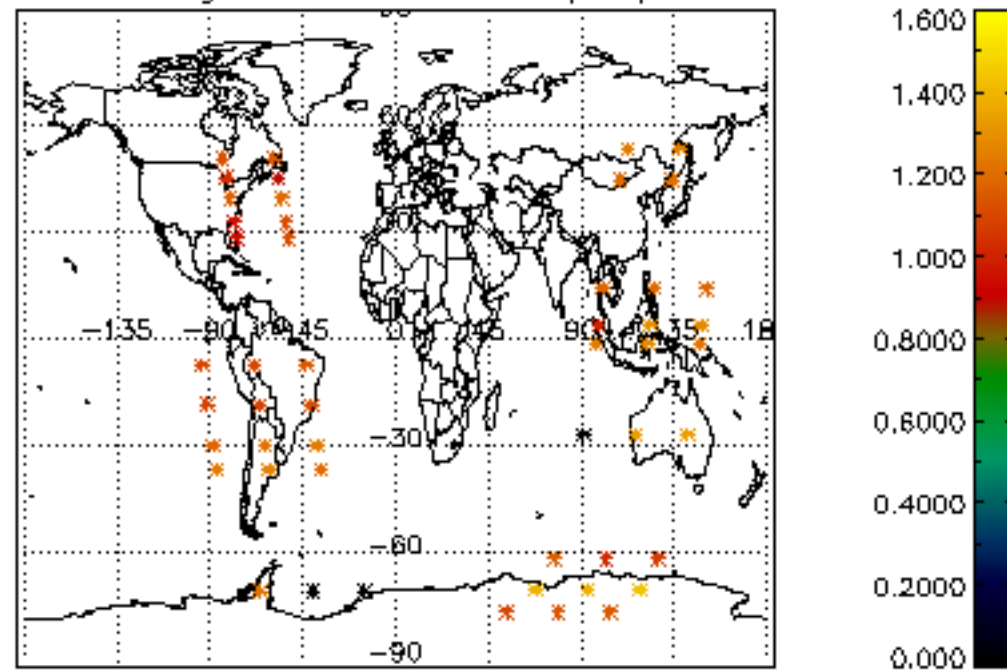

Percentage of datation errors per profile