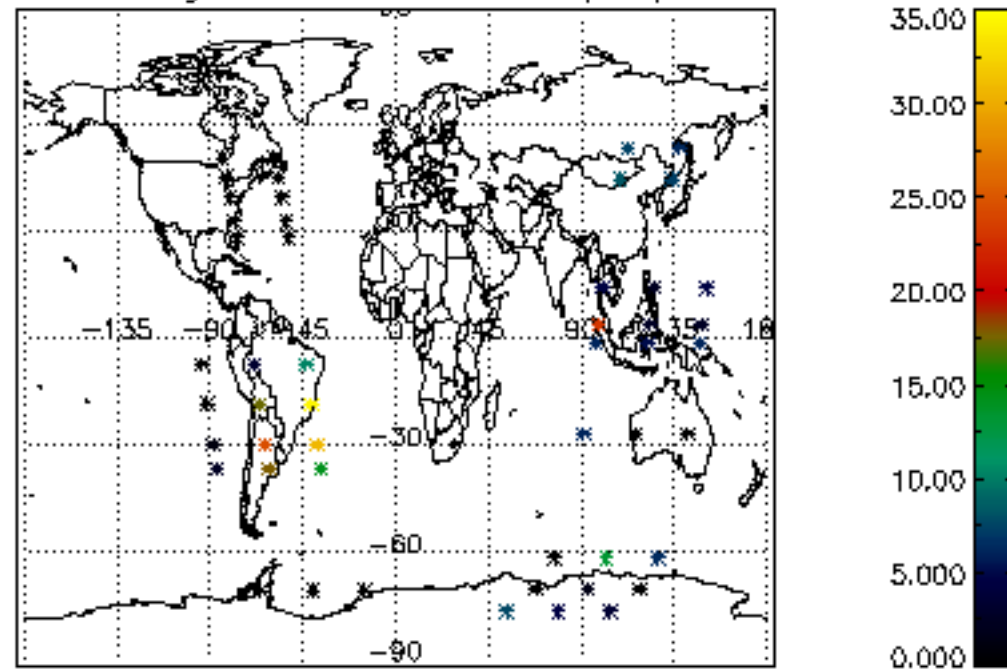

Percentage of cosmic ray hits per profile

Percentage of datation errors per profile

Percentage of star falling outside central band per profile

Percentage of saturation errors per profile

Tangent altitude at which the star is lost