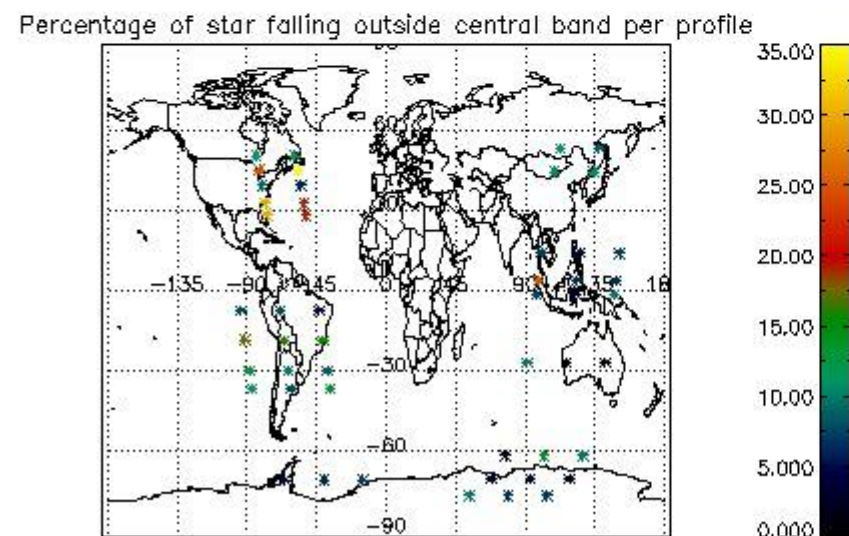

6. Statistics and plot of tangent altitude of the last measurement (DARK & BRIGHT products without errors)

6.1 Statistics on tangent altitude lost:

Statistics	DARK	BRIGHT	TWILIGHT
Mean:	15.189	20.435	NaN
St. deviation:	5.0702	3.6452	NaN
Maximum:	22.048	26.356	NaN
Minimum:	3.4174	9.3530	NaN
Number of data:	22.000	28.000	NaN

6.2 Plot for DARK limb products